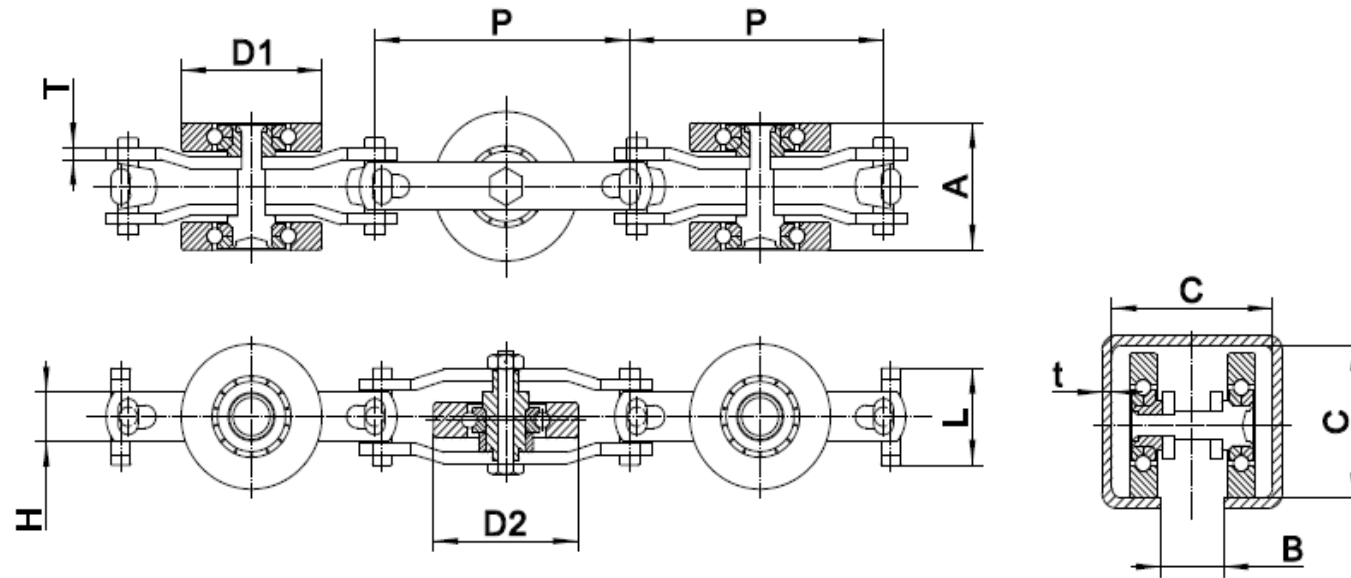

8" Enclosed Track Chain

Chain Size	☆Dimensions (mm)									
	P	D1	D2	T	H	L	A	B	C	t
8" Chain	103.1	57.0	58.6	4.5	19.1	38.0	50	25.4	60	4.0

Driver chain for 8" Enclosed Track Chain

Chain Size	☆Dimensions (mm)							
	P	W	d1	d2	T	H	b1	L
8" Driver chain	50.8	203.2	28.6	7.9	4.0	24.1	15.5	39.5

Driver chain for 7 Ton Enclosed Track Chain

Chain Size	☆Dimensions (mm)					
	P	W	d1	b1	H	A
7 Ton Driver chain	50.0	200.0	22.0	19.0	30.0	57.5

BI-Planar Chain

72032 Series

Chain Size	☆Dimensions (mm)								
	P	D	d1	d2	T	A	B	L	H
72032-1	203.2	37.0	10.0	10.5	4.0	77.0	30	78.0	25.0
72032-2	203.2	47.0	14.0	10.5	5.0	77.0	45	99.0	30.0

42032 Series

Chain Size	☆Dimensions (mm)									
	P	D	d1	d2	T	A	B	C	L	H
42032	203.2	45.0	12.0	8.5	4.0	76.0	32	163.2	106.0	30

BI-Planar Chain

72032 Series

Chain Size	☆Dimensions (mm)								
	P	D	d1	d2	T	A	B	L	H
72032-1	203.2	37.0	10.0	10.5	4.0	77.0	30	78.0	25.0
72032-2	203.2	47.0	14.0	10.5	5.0	77.0	45	99.0	30.0

42032 Series

Chain Size	☆Dimensions (mm)									
	P	D	d1	d2	T	A	B	C	L	H
42032	203.2	45.0	12.0	8.5	4.0	76.0	32	163.2	106.0	30