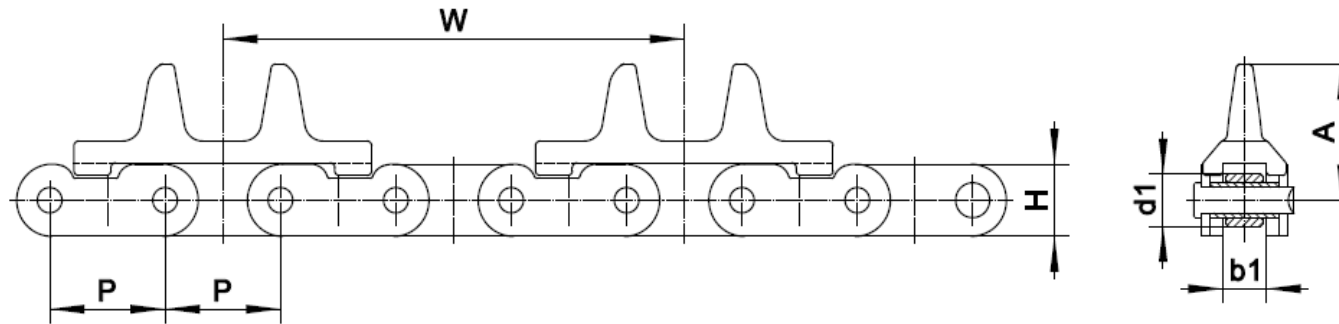

8" Enclosed Track Chain

Chain Size	☆Dimensions (mm)									
	P	D1	D2	T	H	L	A	B	C	t
8" Chain	103.1	57.0	58.6	4.5	19.1	38.0	50	25.4	60	4.0

Driver chain for 8" Enclosed Track Chain

Chain Size	☆Dimensions (mm)							
	P	W	d1	d2	T	H	b1	L
8" Driver chain	50.8	203.2	28.6	7.9	4.0	24.1	15.5	39.5

Driver chain for 7 Ton Enclosed Track Chain

Chain Size	☆Dimensions (mm)					
	P	W	d1	b1	H	A
7 Ton Driver chain	50.0	200.0	22.0	19.0	30.0	57.5

BI-Planar Chain

72032 Series

Chain Size	☆Dimensions (mm)								
	P	D	d1	d2	T	A	B	L	H
72032-1	203.2	37.0	10.0	10.5	4.0	77.0	30	78.0	25.0
72032-2	203.2	47.0	14.0	10.5	5.0	77.0	45	99.0	30.0

42032 Series

Chain Size	☆Dimensions (mm)									
	P	D	d1	d2	T	A	B	C	L	H
42032	203.2	45.0	12.0	8.5	4.0	76.0	32	163.2	106.0	30

BI-Planar Chain

72032 Series

Chain Size	☆Dimensions (mm)								
	P	D	d1	d2	T	A	B	L	H
72032-1	203.2	37.0	10.0	10.5	4.0	77.0	30	78.0	25.0
72032-2	203.2	47.0	14.0	10.5	5.0	77.0	45	99.0	30.0

42032 Series

Chain Size	☆Dimensions (mm)									
	P	D	d1	d2	T	A	B	C	L	H
42032	203.2	45.0	12.0	8.5	4.0	76.0	32	163.2	106.0	30