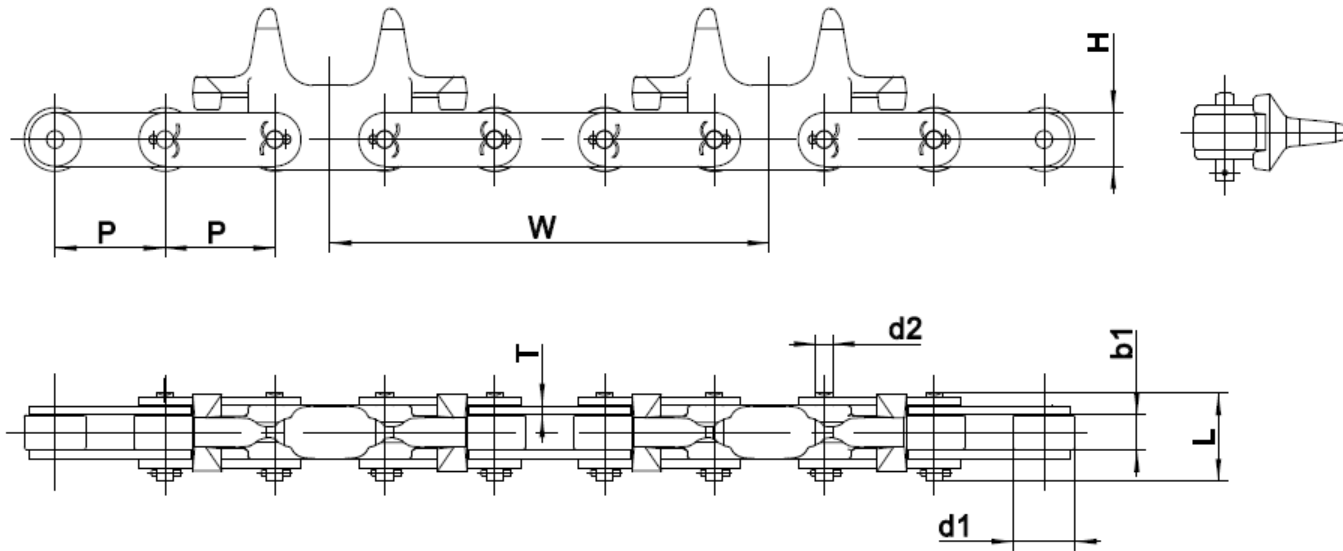

8" Enclosed Track Chain

Chain Size	☆Dimensions (mm)									
	P	D1	D2	T	H	L	A	B	C	t
8" Chain	103.1	57.0	58.6	4.5	19.1	38.0	50	25.4	60	4.0

Driver chain for 8" Enclosed Track Chain

Chain Size	☆Dimensions (mm)							
	P	W	d1	d2	T	H	b1	L
8" Driver chain	50.8	203.2	28.6	7.9	4.0	24.1	15.5	39.5

Driver chain for 7 Ton Enclosed Track Chain

Chain Size	☆Dimensions (mm)					
	P	W	d1	b1	H	A
7 Ton Driver chain	50.0	200.0	22.0	19.0	30.0	57.5

BI-Planar Chain

72032 Series

Chain Size	☆Dimensions (mm)								
	P	D	d1	d2	T	A	B	L	H
72032-1	203.2	37.0	10.0	10.5	4.0	77.0	30	78.0	25.0
72032-2	203.2	47.0	14.0	10.5	5.0	77.0	45	99.0	30.0

42032 Series

Chain Size	☆Dimensions (mm)									
	P	D	d1	d2	T	A	B	C	L	H
42032	203.2	45.0	12.0	8.5	4.0	76.0	32	163.2	106.0	30

BI-Planar Chain

72032 Series

Chain Size	☆Dimensions (mm)								
	P	D	d1	d2	T	A	B	L	H
72032-1	203.2	37.0	10.0	10.5	4.0	77.0	30	78.0	25.0
72032-2	203.2	47.0	14.0	10.5	5.0	77.0	45	99.0	30.0

42032 Series

Chain Size	☆Dimensions (mm)									
	P	D	d1	d2	T	A	B	C	L	H
42032	203.2	45.0	12.0	8.5	4.0	76.0	32	163.2	106.0	30