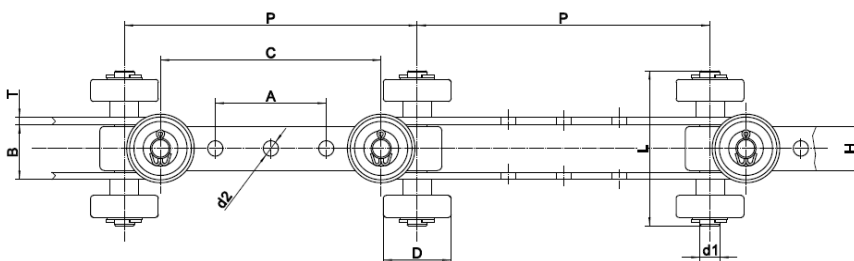

8" Enclosed Track Chain

Chain Size	☆Dimensions (mm)									
	P	D1	D2	T	H	L	A	B	C	t
8" Chain	103.1	57.0	58.6	4.5	19.1	38.0	50	25.4	60	4.0

Driver chain for 8" Enclosed Track Chain

Chain Size	☆Dimensions (mm)							
	P	W	d1	d2	T	H	b1	L
8" Driver chain	50.8	203.2	28.6	7.9	4.0	24.1	15.5	39.5

Driver chain for 7 Ton Enclosed Track Chain

Chain Size	☆Dimensions (mm)					
	P	W	d1	b1	H	A
7 Ton Driver chain	50.0	200.0	22.0	19.0	30.0	57.5

BI-Planar Chain

72032 Series

Chain Size	☆Dimensions (mm)								
	P	D	d1	d2	T	A	B	L	H
72032-1	203.2	37.0	10.0	10.5	4.0	77.0	30	78.0	25.0
72032-2	203.2	47.0	14.0	10.5	5.0	77.0	45	99.0	30.0

42032 Series

Chain Size	☆Dimensions (mm)									
	P	D	d1	d2	T	A	B	C	L	H
42032	203.2	45.0	12.0	8.5	4.0	76.0	32	163.2	106.0	30

BI-Planar Chain

72032 Series

Chain Size	☆Dimensions (mm)								
	P	D	d1	d2	T	A	B	L	H
72032-1	203.2	37.0	10.0	10.5	4.0	77.0	30	78.0	25.0
72032-2	203.2	47.0	14.0	10.5	5.0	77.0	45	99.0	30.0

42032 Series

Chain Size	☆Dimensions (mm)									
	P	D	d1	d2	T	A	B	C	L	H
42032	203.2	45.0	12.0	8.5	4.0	76.0	32	163.2	106.0	30