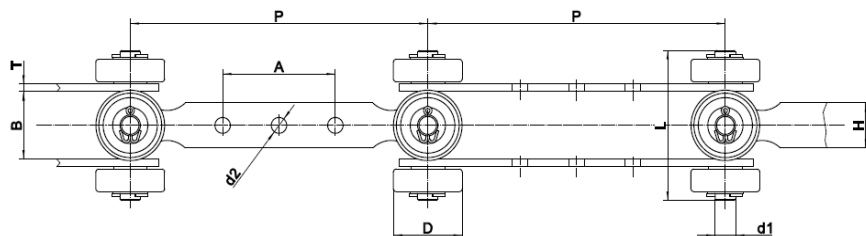

8" Enclosed Track Chain

Chain Size	☆Dimensions (mm)									
	P	D1	D2	T	H	L	A	B	C	t
8" Chain	103.1	57.0	58.6	4.5	19.1	38.0	50	25.4	60	4.0

Driver chain for 8" Enclosed Track Chain

Chain Size	☆Dimensions (mm)							
	P	W	d1	d2	T	H	b1	L
8" Driver chain	50.8	203.2	28.6	7.9	4.0	24.1	15.5	39.5

Driver chain for 7 Ton Enclosed Track Chain

Chain Size	☆Dimensions (mm)					
	P	W	d1	b1	H	A
7 Ton Driver chain	50.0	200.0	22.0	19.0	30.0	57.5

BI-Planar Chain

72032 Series

Chain Size	☆Dimensions (mm)								
	P	D	d1	d2	T	A	B	L	H
72032-1	203.2	37.0	10.0	10.5	4.0	77.0	30	78.0	25.0
72032-2	203.2	47.0	14.0	10.5	5.0	77.0	45	99.0	30.0

42032 Series

Chain Size	☆Dimensions (mm)									
	P	D	d1	d2	T	A	B	C	L	H
42032	203.2	45.0	12.0	8.5	4.0	76.0	32	163.2	106.0	30

BI-Planar Chain

72032 Series

Chain Size	☆Dimensions (mm)								
	P	D	d1	d2	T	A	B	L	H
72032-1	203.2	37.0	10.0	10.5	4.0	77.0	30	78.0	25.0
72032-2	203.2	47.0	14.0	10.5	5.0	77.0	45	99.0	30.0

42032 Series

Chain Size	☆Dimensions (mm)									
	P	D	d1	d2	T	A	B	C	L	H
42032	203.2	45.0	12.0	8.5	4.0	76.0	32	163.2	106.0	30