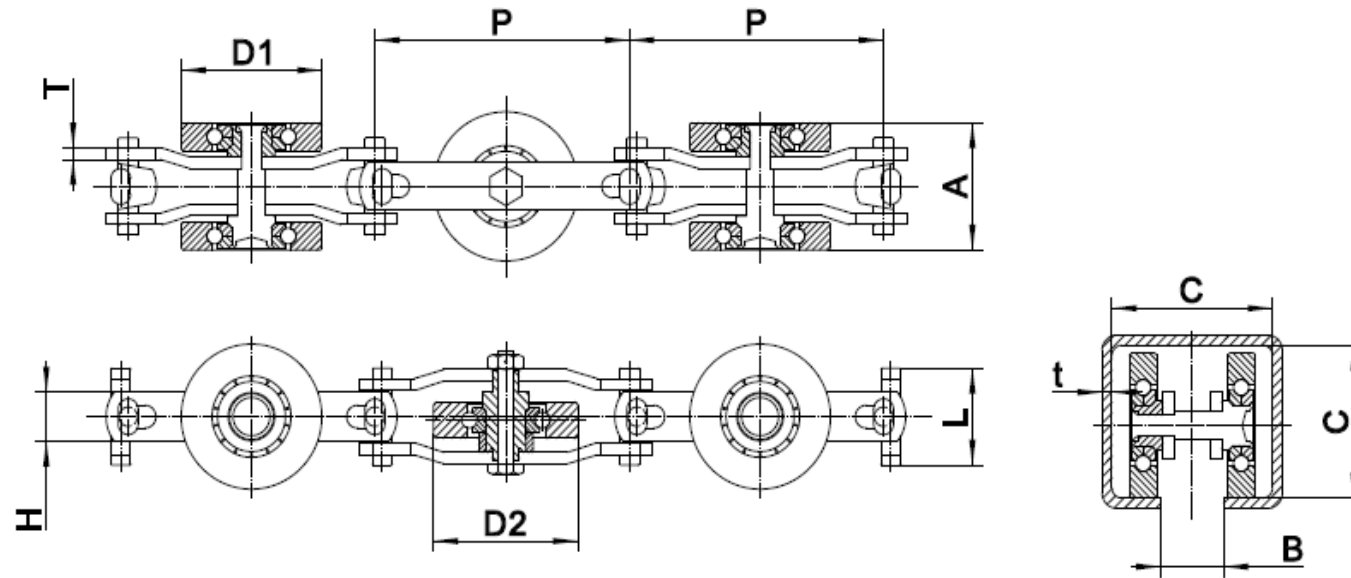

8" Enclosed Track Chain

Chain Size	☆Dimensions (mm)									
	P	D1	D2	T	H	L	A	B	C	t
8" Chain	103.1	57.0	58.6	4.5	19.1	38.0	50	25.4	60	4.0

Driver chain for 8" Enclosed Track Chain

Chain Size	☆Dimensions (mm)							
	P	W	d1	d2	T	H	b1	L
8" Driver chain	50.8	203.2	28.6	7.9	4.0	24.1	15.5	39.5

Driver chain for 7 Ton Enclosed Track Chain

Chain Size	☆Dimensions (mm)					
	P	W	d1	b1	H	A
7 Ton Driver chain	50.0	200.0	22.0	19.0	30.0	57.5

BI-Planar Chain

72032 Series

Chain Size	☆Dimensions (mm)								
	P	D	d1	d2	T	A	B	L	H
72032-1	203.2	37.0	10.0	10.5	4.0	77.0	30	78.0	25.0
72032-2	203.2	47.0	14.0	10.5	5.0	77.0	45	99.0	30.0

42032 Series

Chain Size	☆Dimensions (mm)									
	P	D	d1	d2	T	A	B	C	L	H
42032	203.2	45.0	12.0	8.5	4.0	76.0	32	163.2	106.0	30