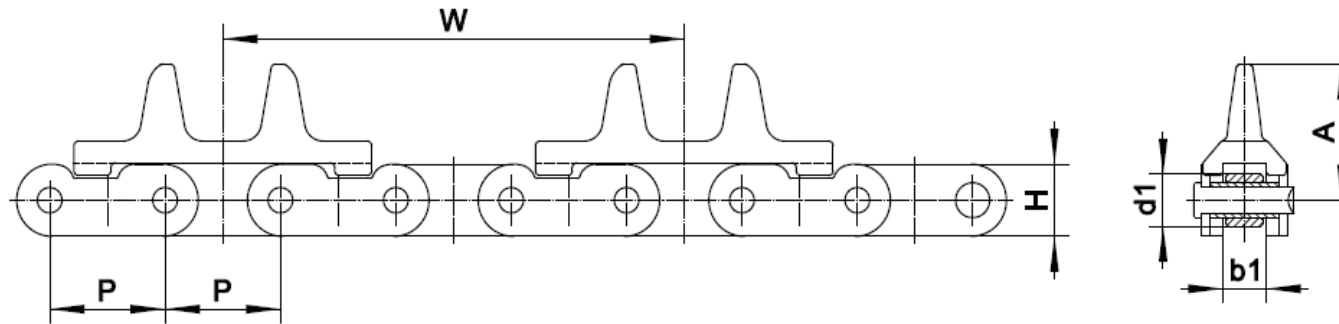

8" Enclosed Track Chain

Chain Size	☆Dimensions (mm)									
	P	D1	D2	T	H	L	A	B	C	t
8" Chain	103.1	57.0	58.6	4.5	19.1	38.0	50	25.4	60	4.0

Driver chain for 8" Enclosed Track Chain

Chain Size	☆Dimensions (mm)							
	P	W	d1	d2	T	H	b1	L
8" Driver chain	50.8	203.2	28.6	7.9	4.0	24.1	15.5	39.5

Driver chain for 7 Ton Enclosed Track Chain

Chain Size	☆Dimensions (mm)					
	P	W	d1	b1	H	A
7 Ton Driver chain	50.0	200.0	22.0	19.0	30.0	57.5

BI-Planar Chain

72032 Series

Chain Size	☆Dimensions (mm)								
	P	D	d1	d2	T	A	B	L	H
72032-1	203.2	37.0	10.0	10.5	4.0	77.0	30	78.0	25.0
72032-2	203.2	47.0	14.0	10.5	5.0	77.0	45	99.0	30.0

42032 Series

Chain Size	☆Dimensions (mm)									
	P	D	d1	d2	T	A	B	C	L	H
42032	203.2	45.0	12.0	8.5	4.0	76.0	32	163.2	106.0	30