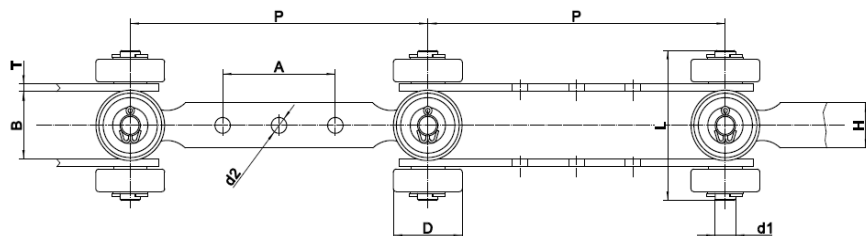

8" Enclosed Track Chain

Chain Size	☆Dimensions (mm)									
	P	D1	D2	T	H	L	A	B	C	t
8" Chain	103.1	57.0	58.6	4.5	19.1	38.0	50	25.4	60	4.0

Driver chain for 8" Enclosed Track Chain

Chain Size	☆Dimensions (mm)							
	P	W	d1	d2	T	H	b1	L
8" Driver chain	50.8	203.2	28.6	7.9	4.0	24.1	15.5	39.5

Driver chain for 7 Ton Enclosed Track Chain

Chain Size	☆Dimensions (mm)					
	P	W	d1	b1	H	A
7 Ton Driver chain	50.0	200.0	22.0	19.0	30.0	57.5

BI-Planar Chain

72032 Series

Chain Size	☆Dimensions (mm)								
	P	D	d1	d2	T	A	B	L	H
72032-1	203.2	37.0	10.0	10.5	4.0	77.0	30	78.0	25.0
72032-2	203.2	47.0	14.0	10.5	5.0	77.0	45	99.0	30.0

42032 Series

Chain Size	☆Dimensions (mm)									
	P	D	d1	d2	T	A	B	C	L	H
42032	203.2	45.0	12.0	8.5	4.0	76.0	32	163.2	106.0	30