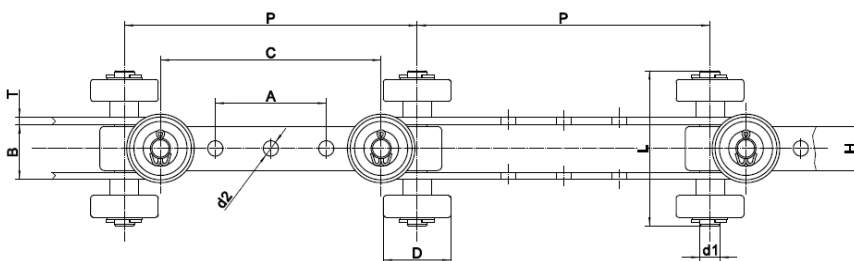

8" Enclosed Track Chain

Chain Size	☆Dimensions (mm)									
	P	D1	D2	T	H	L	A	B	C	t
8" Chain	103.1	57.0	58.6	4.5	19.1	38.0	50	25.4	60	4.0

Driver chain for 8" Enclosed Track Chain

Chain Size	☆Dimensions (mm)							
	P	W	d1	d2	T	H	b1	L
8" Driver chain	50.8	203.2	28.6	7.9	4.0	24.1	15.5	39.5

Driver chain for 7 Ton Enclosed Track Chain

Chain Size	☆Dimensions (mm)					
	P	W	d1	b1	H	A
7 Ton Driver chain	50.0	200.0	22.0	19.0	30.0	57.5

BI-Planar Chain

72032 Series

Chain Size	☆Dimensions (mm)								
	P	D	d1	d2	T	A	B	L	H
72032-1	203.2	37.0	10.0	10.5	4.0	77.0	30	78.0	25.0
72032-2	203.2	47.0	14.0	10.5	5.0	77.0	45	99.0	30.0

42032 Series

Chain Size	☆Dimensions (mm)									
	P	D	d1	d2	T	A	B	C	L	H
42032	203.2	45.0	12.0	8.5	4.0	76.0	32	163.2	106.0	30