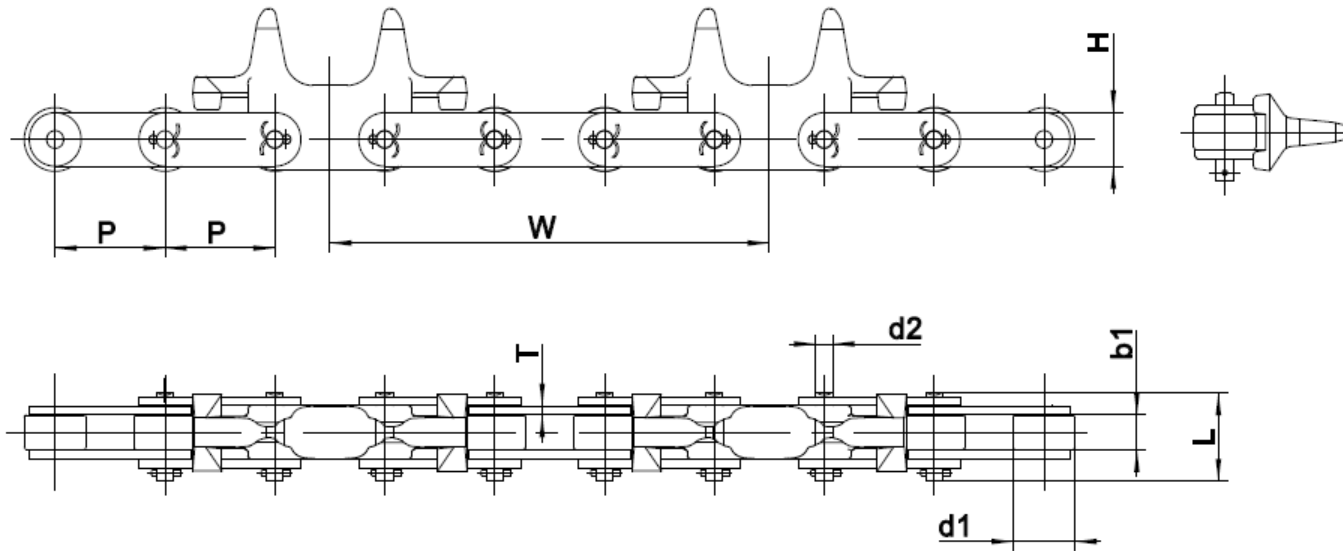

8" Enclosed Track Chain

Chain Size	☆Dimensions (mm)									
	P	D1	D2	T	H	L	A	B	C	t
8" Chain	103.1	57.0	58.6	4.5	19.1	38.0	50	25.4	60	4.0

Driver chain for 8" Enclosed Track Chain

Chain Size	☆Dimensions (mm)							
	P	W	d1	d2	T	H	b1	L
8" Driver chain	50.8	203.2	28.6	7.9	4.0	24.1	15.5	39.5

Driver chain for 7 Ton Enclosed Track Chain

Chain Size	☆Dimensions (mm)					
	P	W	d1	b1	H	A
7 Ton Driver chain	50.0	200.0	22.0	19.0	30.0	57.5

BI-Planar Chain

72032 Series

Chain Size	☆Dimensions (mm)								
	P	D	d1	d2	T	A	B	L	H
72032-1	203.2	37.0	10.0	10.5	4.0	77.0	30	78.0	25.0
72032-2	203.2	47.0	14.0	10.5	5.0	77.0	45	99.0	30.0

42032 Series

Chain Size	☆Dimensions (mm)									
	P	D	d1	d2	T	A	B	C	L	H
42032	203.2	45.0	12.0	8.5	4.0	76.0	32	163.2	106.0	30