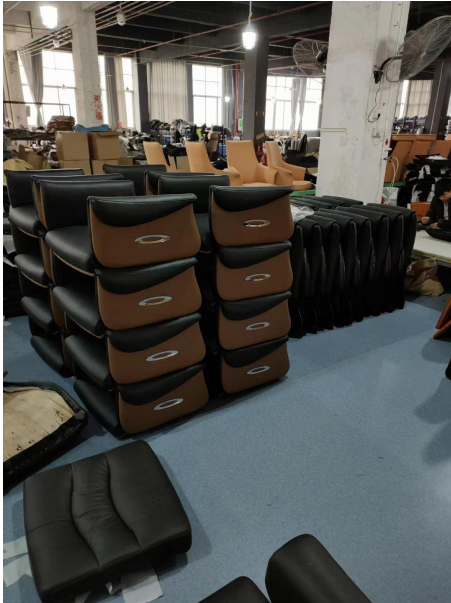

Factory picture

Semi-finished
Inspection area

Raw material

Warehouse

Project case

Project Data (Feb,2021)

LOCATION : Philippines

QTY: 500PCS