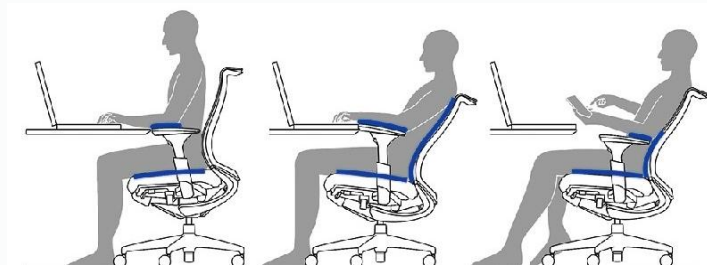

YINGFUNG FURNITURE

Office Chair series

YINGFUNG FURNITURE CO.LTD.

- TEL: +86-757-29226843
- Mobile: +86-139 2326 7760(WHATSAPP ID,WECHAT ID)
- SKYPE ID: yingfung2232
- Facebook: Sandy Qian Yingfung Furniture
- website: www.yfficechair.com
- E-mail: sandy@fsyingfung.com
- Add: NO.265 building, 325 main Road, Longjiang ,Shunde Foshan, Guangdong , China