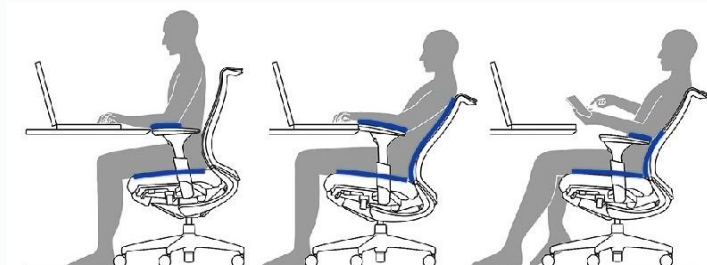

YINGFUNG FURNITURE

Office Chair series

YINGFUNG FURNITURE CO.LTD.

- TEL: +86-757-29226843
- Mobile: +86-139 2326 7760(WHATSAPP ID,WECHAT ID)
- SKYPE ID: yingfung2232
- Facebook: Sandy Qian Yingfung Furniture
- website: www.yfofficechair.com
- E-mail: sandy@fsyingfung.com
- Add: NO.265 building, 325 main Road, Longjiang ,Shunde Foshan, Guangdong , China