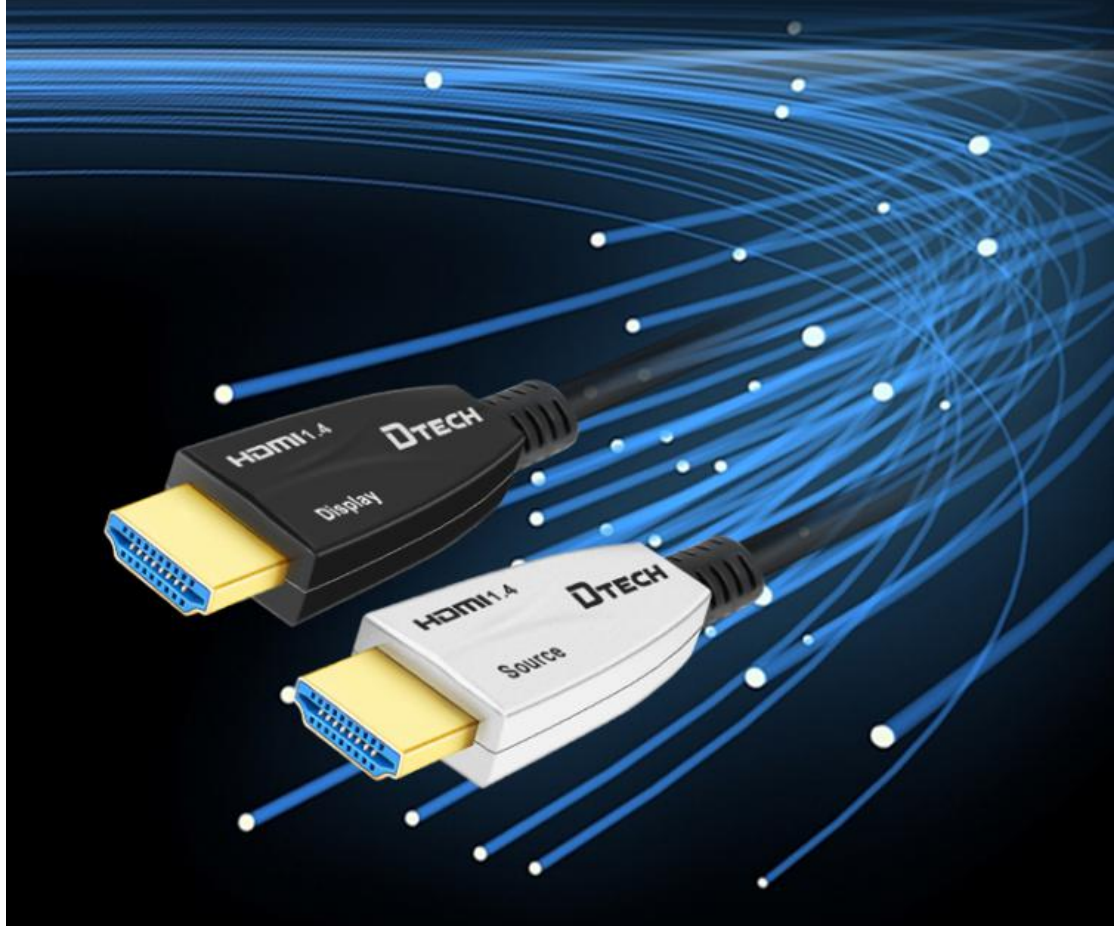

Photoelectric Technology

Fearless of electromagnetic interference, lossless signal transmission