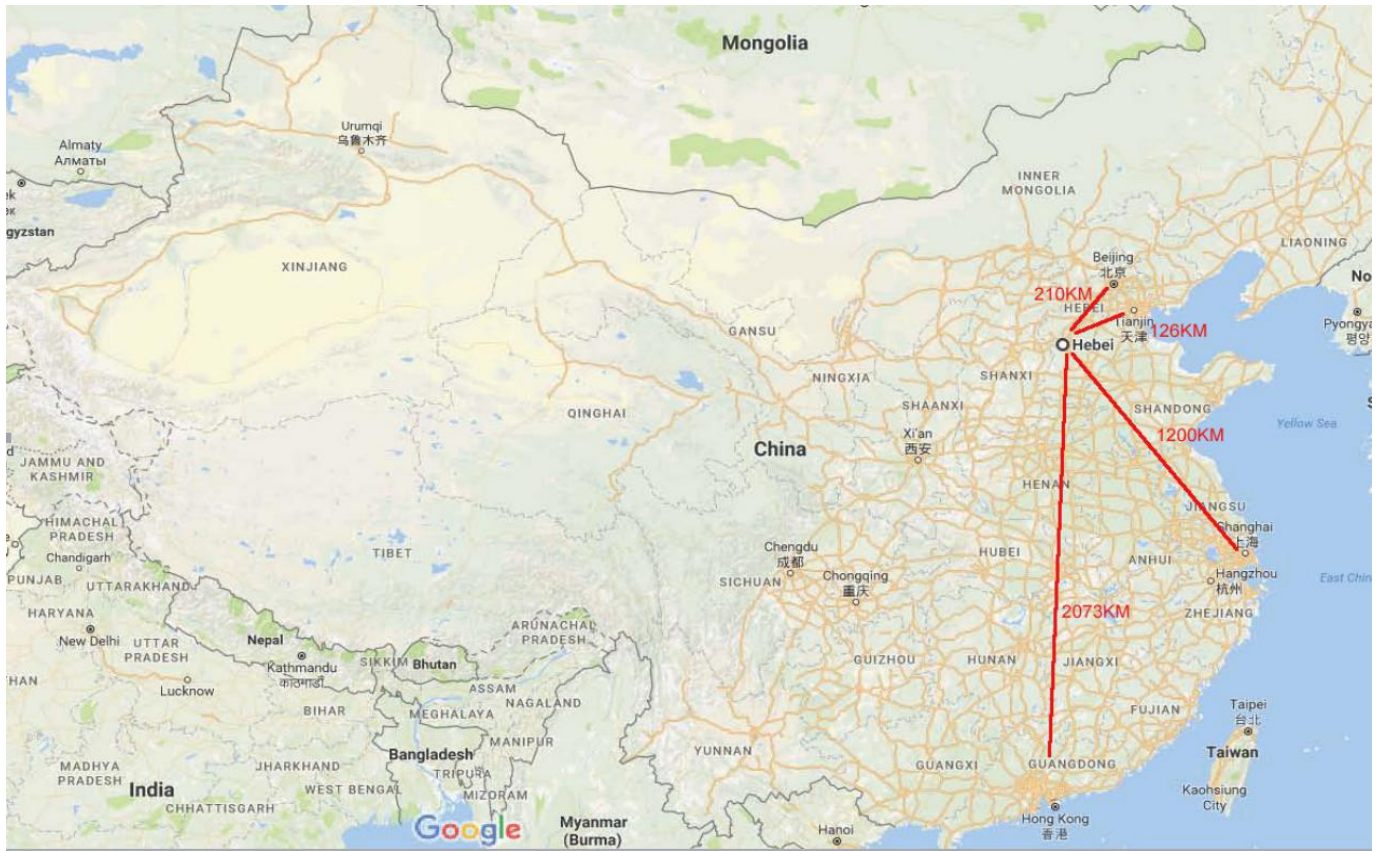

客户来访 地图，酒店指导

Map, traffic and hotel guidance

Visit instruction for customer

1. [Location in China](#)
2. [Beijing to Cangzhou city](#)
3. [Tianjin to Cangzhou city](#)
4. [Shanghai to Cangzhou city](#)
5. [Cangzhou city to JS FITTINGS factory.](#)
6. [Hotel suggestion and photos](#)

## 1. China Map Distance reference (中国地图距离参考)

## 2. Beijing To Cangzhou city

1. At first, you need to go to the **Beijing South Railway Station**.
2. There are 50 train numbers from Beijing South Station to Cangzhou West Station during 6:36 to 23:49. 1 hour can arrive.

## 3. Tianjin to Cangzhou city

1. At first, you need to go to the **Tianjin Railway Station**.
2. There are 59 train numbers from Tianjin Station to Cangzhou West Station during 0:43 to 23:55, 25 minutes can arrive.