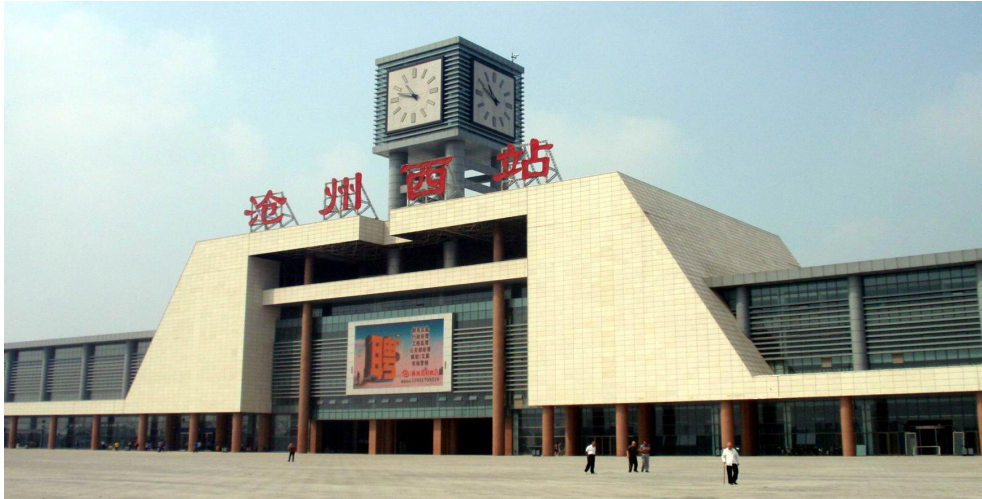

## 2. Beijing To Cangzhou city

1. At first, you need to go to the **Beijing South Railway Station**.
2. There are 50 train numbers from Beijing South Station to Cangzhou West Station during 6:36 to 23:49. 1 hour can arrive.

#### 4. Shanghai to Cangzhou city

1. At first, you need to go to the **Shanghai Hongqiao Railway Station**.
2. There are 32 train numbers from Shanghai Hongqiao Railway Station to Cangzhou West Station during 6:38 to 21:24, 5 hours can arrive.