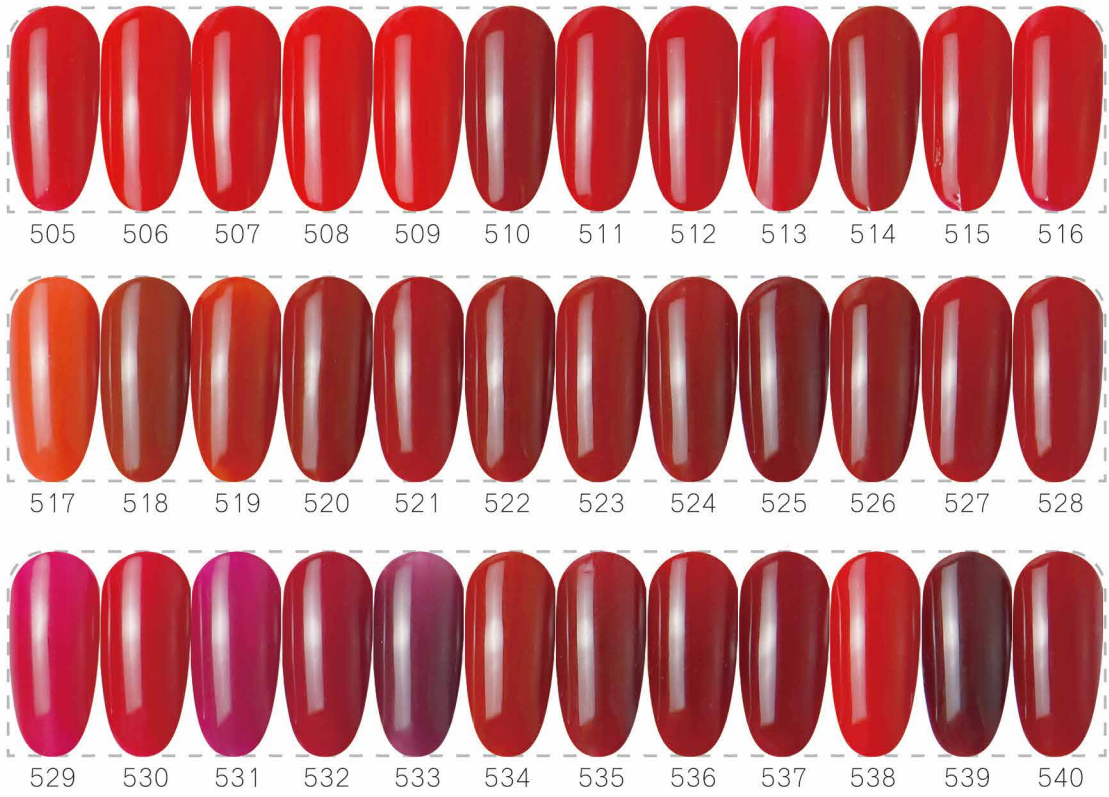

NAIL COLOR

SOLUTIONS & MANUFACTURING

SOLID COLOR
实色系列

 **NAIL COLOR** 
SOLUTIONS & MANUFACTURING

SOLID COLOR
实色系列

NAIL COLOR

SOLUTIONS & MANUFACTURING

SOLID COLOR
实色系列

NAIL COLOR
SOLUTIONS & MANUFACTURING

SOLID COLOR
实色系列

SOLID COLOR
实色系列

 **NAIL COLOR** 
SOLUTIONS & MANUFACTURING

541 542 543 544 545 546 547 548 549 550 551 552

553 554 555 556 557 558 559 560 561 562 563 564