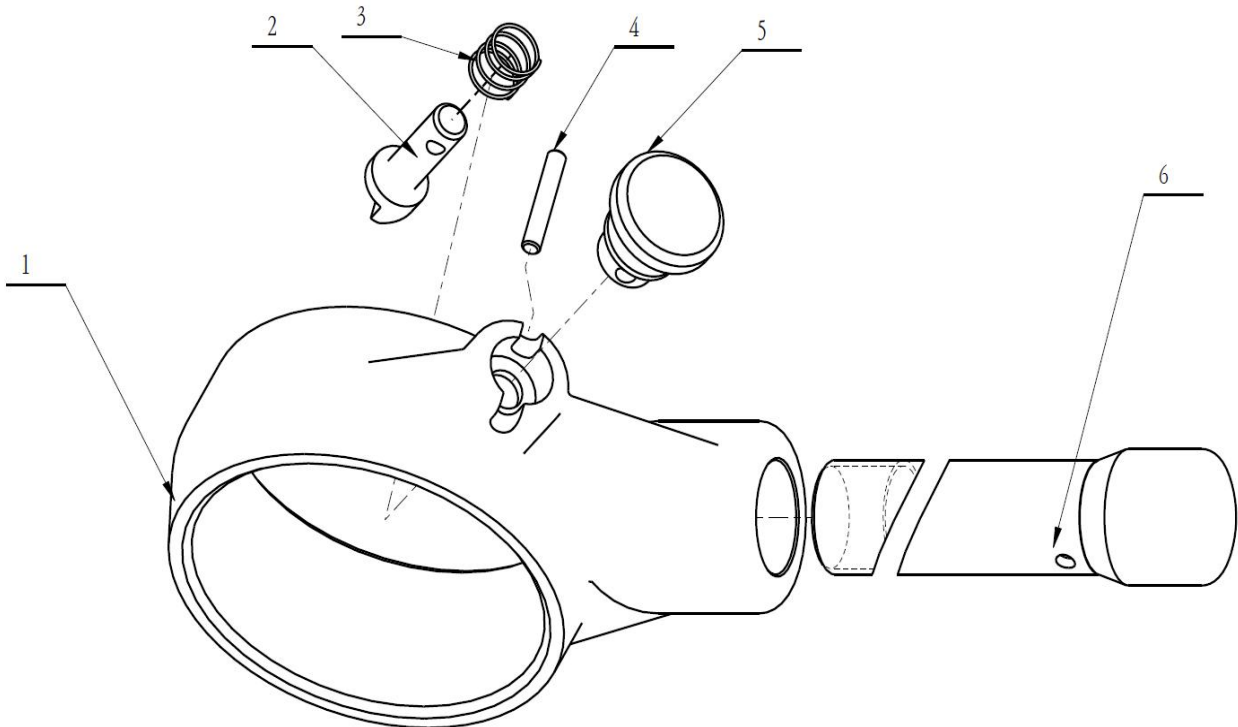

HL-12R 中英文爆炸图 (HL-12R spare parts list)

S/N	Ref.No.	品名	Description
1	40801007	棘轮体	Ratchet body
2	40402048	止动销	Pawl
3	40501024	弹簧	Spring
4	40402047	销	Roll pin
5	40402049	换向环	Knob
6	30109051	手柄	Handle
	30112038	棘轮壳总成 (不带手柄)	Ratchet Assembly (including 1.2.3.4.5)
	30111022	1/2" 铰板体组件 (BSPT)	Die head 1/2" (w/ Alloy BSPT dies)
	30111023	3/4" 铰板体组件 (BSPT)	Die head 3/4" (w/ Alloy BSPT dies)
	30111024	1" 铰板体组件 (BSPT)	Die head 1" (w/ Alloy BSPT dies)
	30111025	1 1/4" 铰板体组件 (BSPT)	Die head 1 1/4" (w/ Alloy BSPT dies)
	30111026	1 1/2" 铰板体组件 (BSPT)	Die head 1 1/2" (w/ Alloy BSPT dies)
	30111027	2" 铰板体组件 (BSPT)	Die head 2" (w/ Alloy BSPT dies)
	30111010	1/2" 铰板体组件 (NPT)	Die head 1/2" (w/ Alloy NPT dies)
	30111011	3/4" 铰板体组件 (NPT)	Die head 3/4" (w/ Alloy NPT dies)
	30111012	1" 铰板体组件 (NPT)	Die head 1" (w/ Alloy NPT dies)
	30111013	1 1/4" 铰板体组件 (NPT)	Die head 1 1/4" (w/ Alloy NPT dies)
	30111014	1 1/2" 铰板体组件 (NPT)	Die head 1 1/2" (w/ Alloy NPT dies)
	30111015	2" 铰板体组件 (NPT)	Die head 2" (w/ Alloy NPT dies)