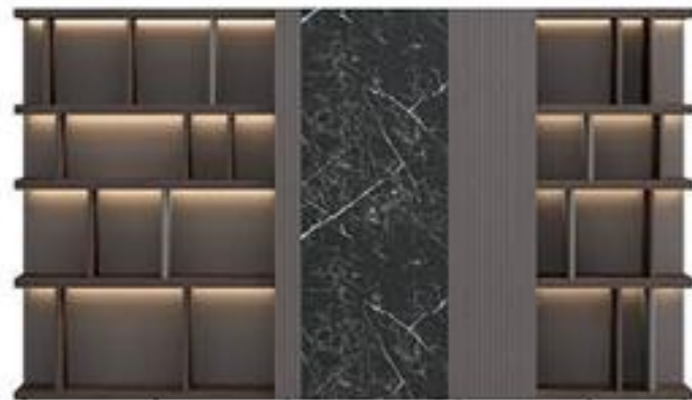

Executive Desk
ZB-12T2420 2400W*2000D*750H
ZB-12T2620 2600W*2000D*750H

Executive Desk
ZB-15T1420 1400W*2000D*750H
ZB-15T2620 2600W*2000D*750H

Executive Desk
ZB-13T2622 2600W*2200D*760H
ZB-13T3020 3000W*2200D*760H

Bookcase
ZB-12B2620 2600W*400D*2000H

Bookcase
ZB-13B3220 3200W*400D*2000H

Coffee table
ZB-11C3614 3600W*1400D*750H
ZB-11C4214 4200W*1400D*750H

Bookcase
ZB-11B2621 2600W*450D*2100H

Coffee table
ZB-12C3614 3600W*1400D*750H
ZB-12C4214 4200W*1400D*750H