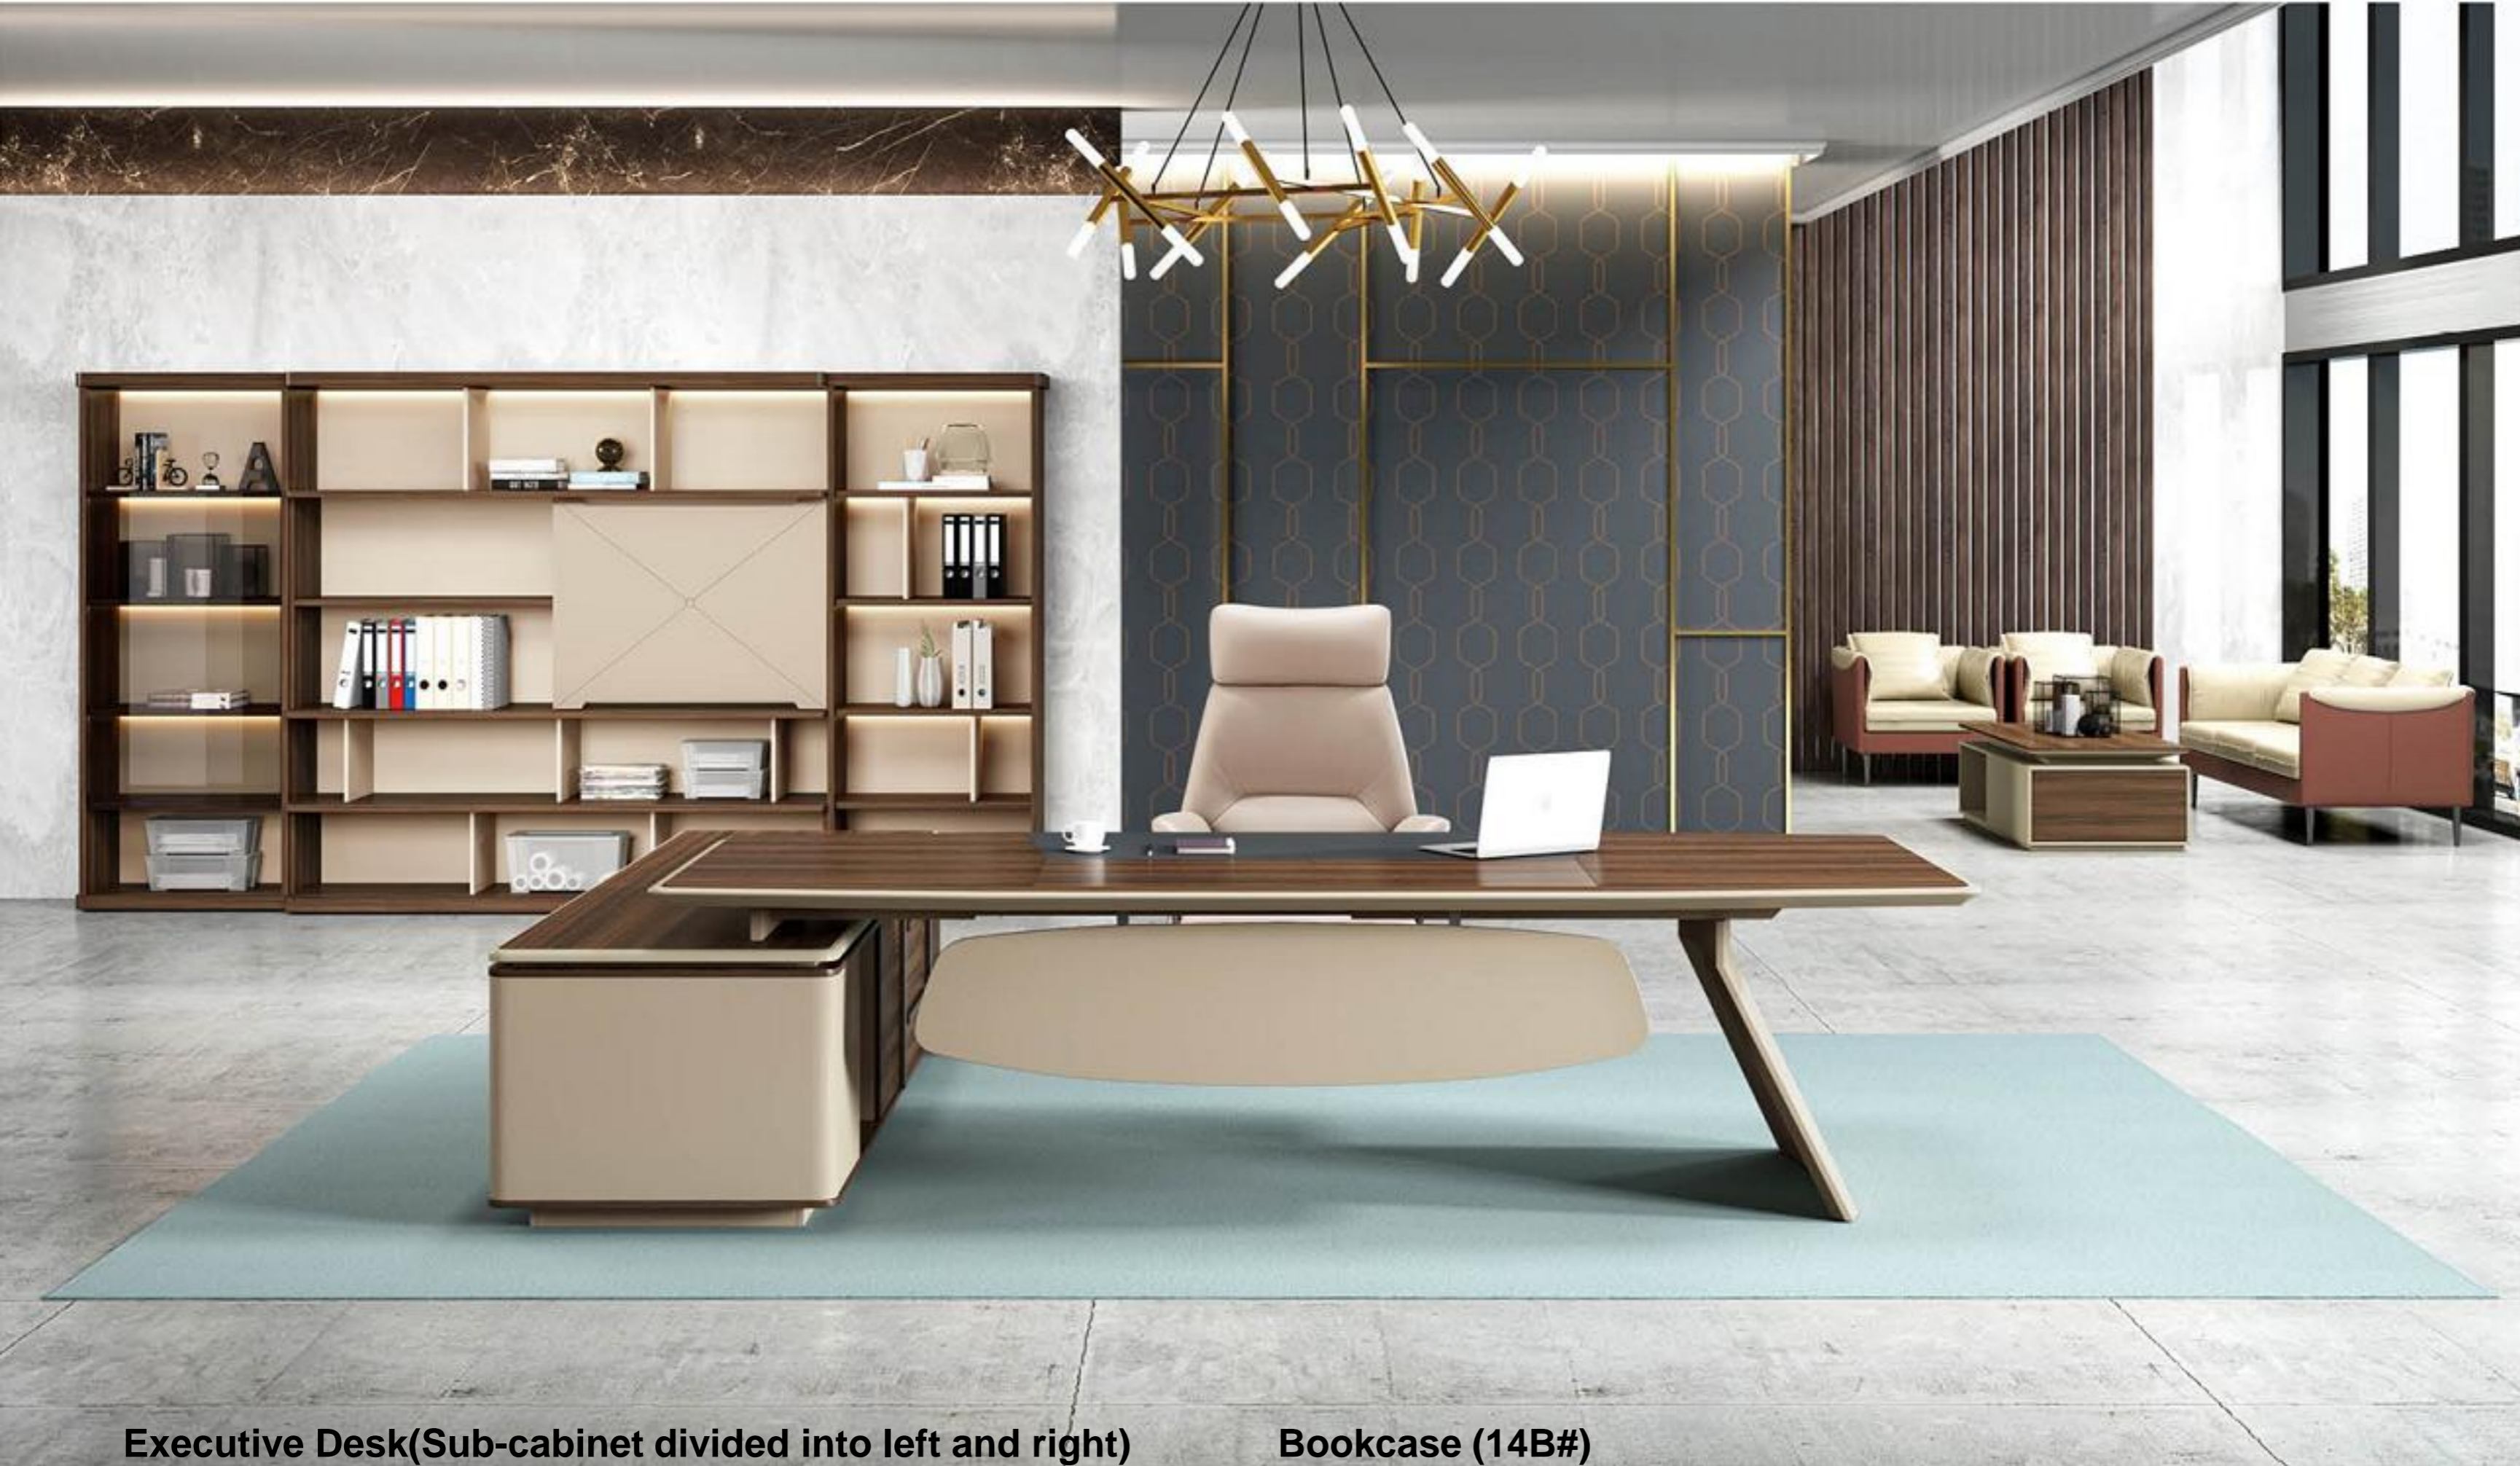

ZB-Series

S o l u t i o n

This series is simple and fashionable, comfortable and elegant, soft color and durable.

The high quality of the material makes the product not only strong, and it looks smooth and flat, in each corner can well reflect people's intentions in product quality. It is the ideal furniture and healthy furniture in modern office life.

The ZB-series includes office executive desks, office bookcases, office conference tables and coffee tables.

Y & F

Executive Desk(11T#)
ZB-11T3224 3200W*2400D*750H

Bookcase (11B#)
ZB-11B3621 3600W*450D*2100H

Bookcase (13B#)

ZB-13B3220 3200W*400D*2000H

Executive Desk(Sub-cabinet divided into left and right)
ZB-14T2824 2800W*2400D*750H
ZB-14T3224 3200W*2400D*750H

Bookcase (14B#)
ZB-14B3620 3600W*480D*2000H

Create an environmentally friendly and comfortable office living space
a touch of breeze, afternoon sun, a cup of tea, intoxicating music,
Wasting time on good things and feeling the luxury life of casual and freerhand
Improve the quality and taste of office life, creating a comfortable and quiet environment for modern office life
Use quiet, poetic to decorate the office space.
The office furniture that highlights the times without lack of cooperation gives you a warm feeling.

Executive Desk(Sub-cabinet divided into left and right)
ZB-15T2420 2400W*2000D*750H
ZB-15T2620 2600W*2000D*750H

Bookcase (15B#)
ZB-15B2820 2800W*400D*2000H

Conference Table(11C#) Customizable

ZB-11C3614 3600W*1400D*750H