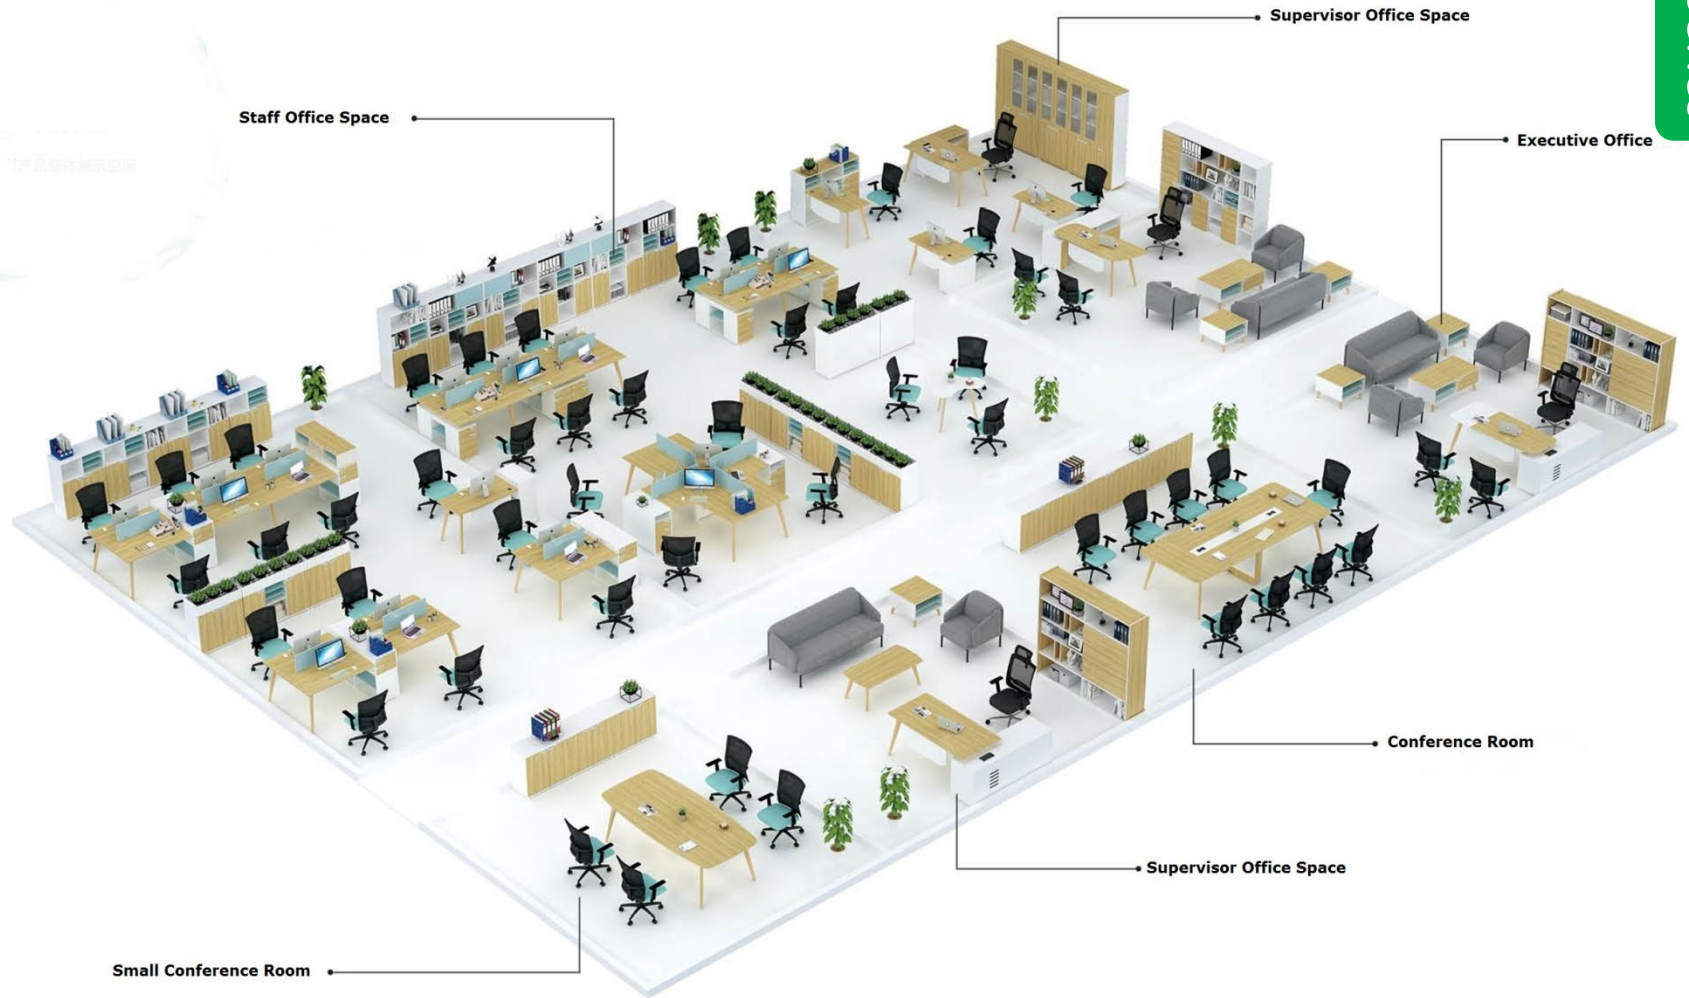

Conference table

YM-02C3214 3200W*1400D*750H

YM-02C3615 3600W*1500D*750H

YM Series

YM series office space overall display space

YM Series

Small Conference Room

Staff Office Space