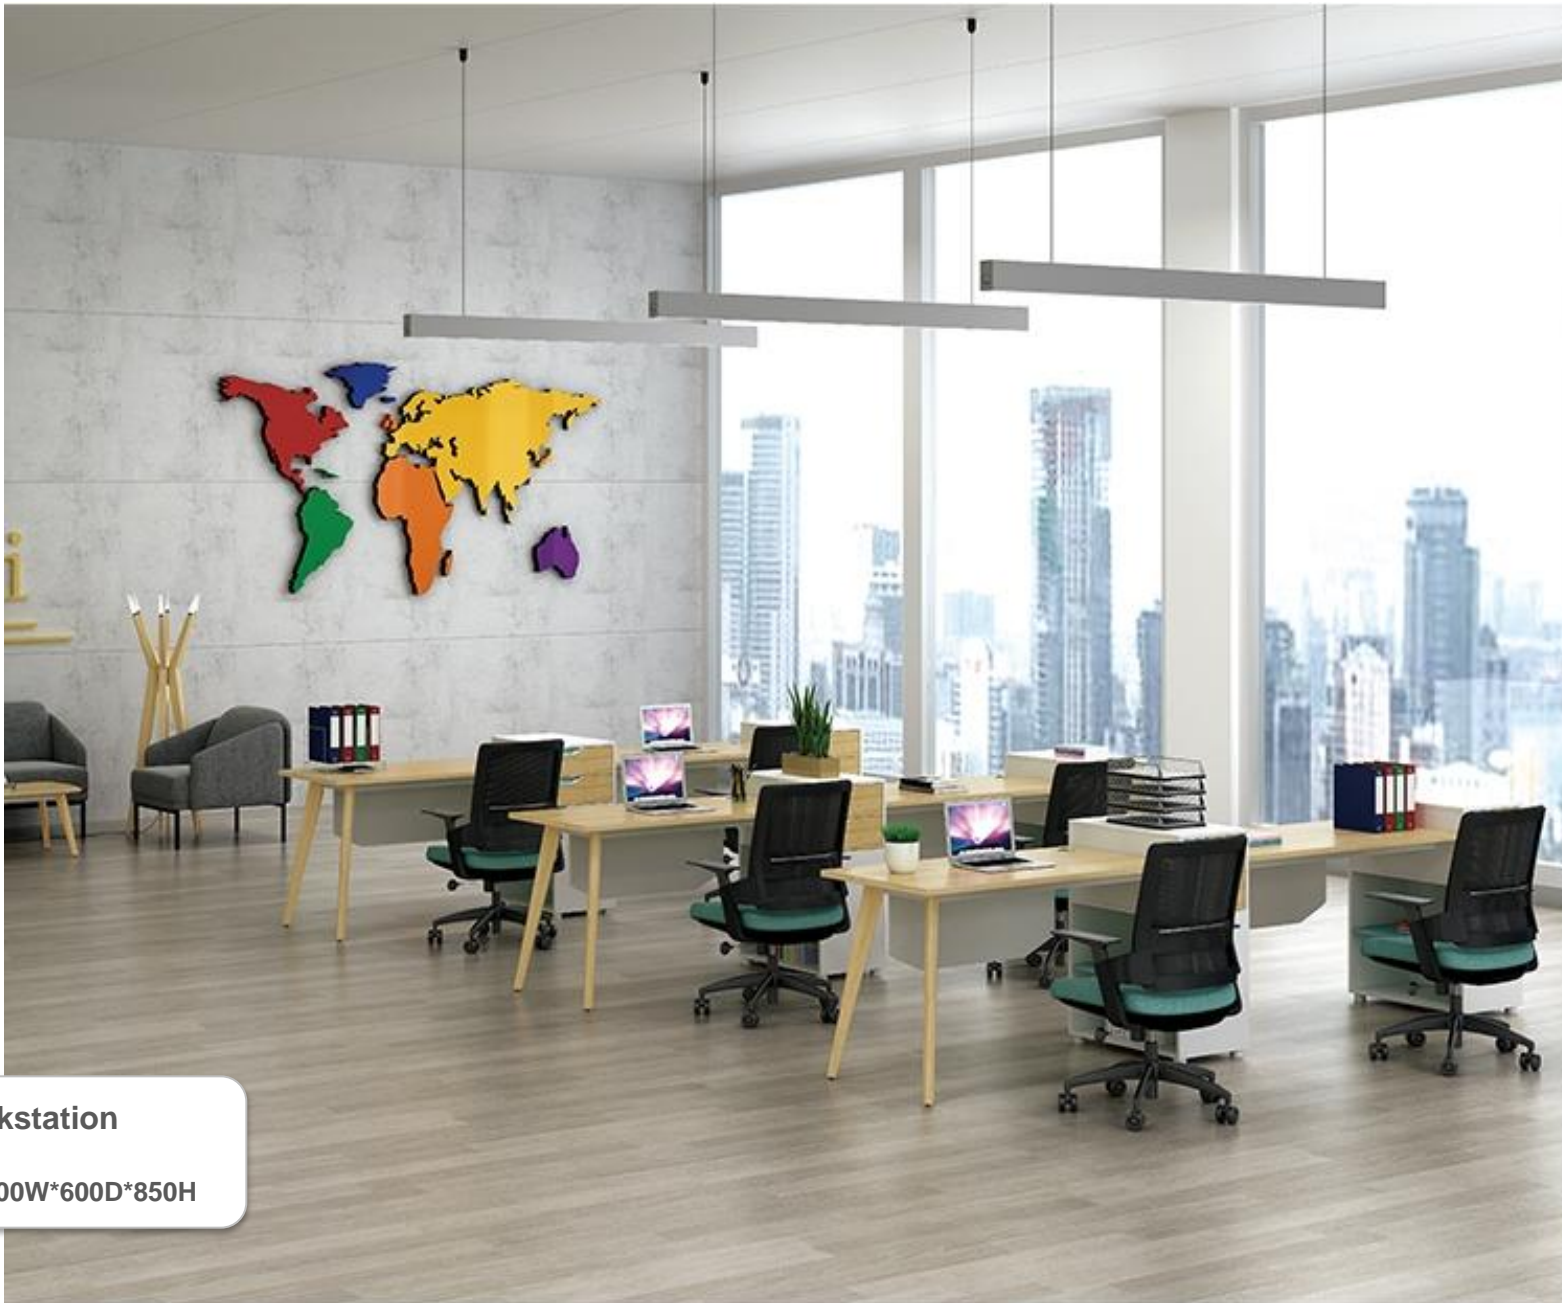

1-Person Workstation

YM-01W1506 1500W*600D*850H