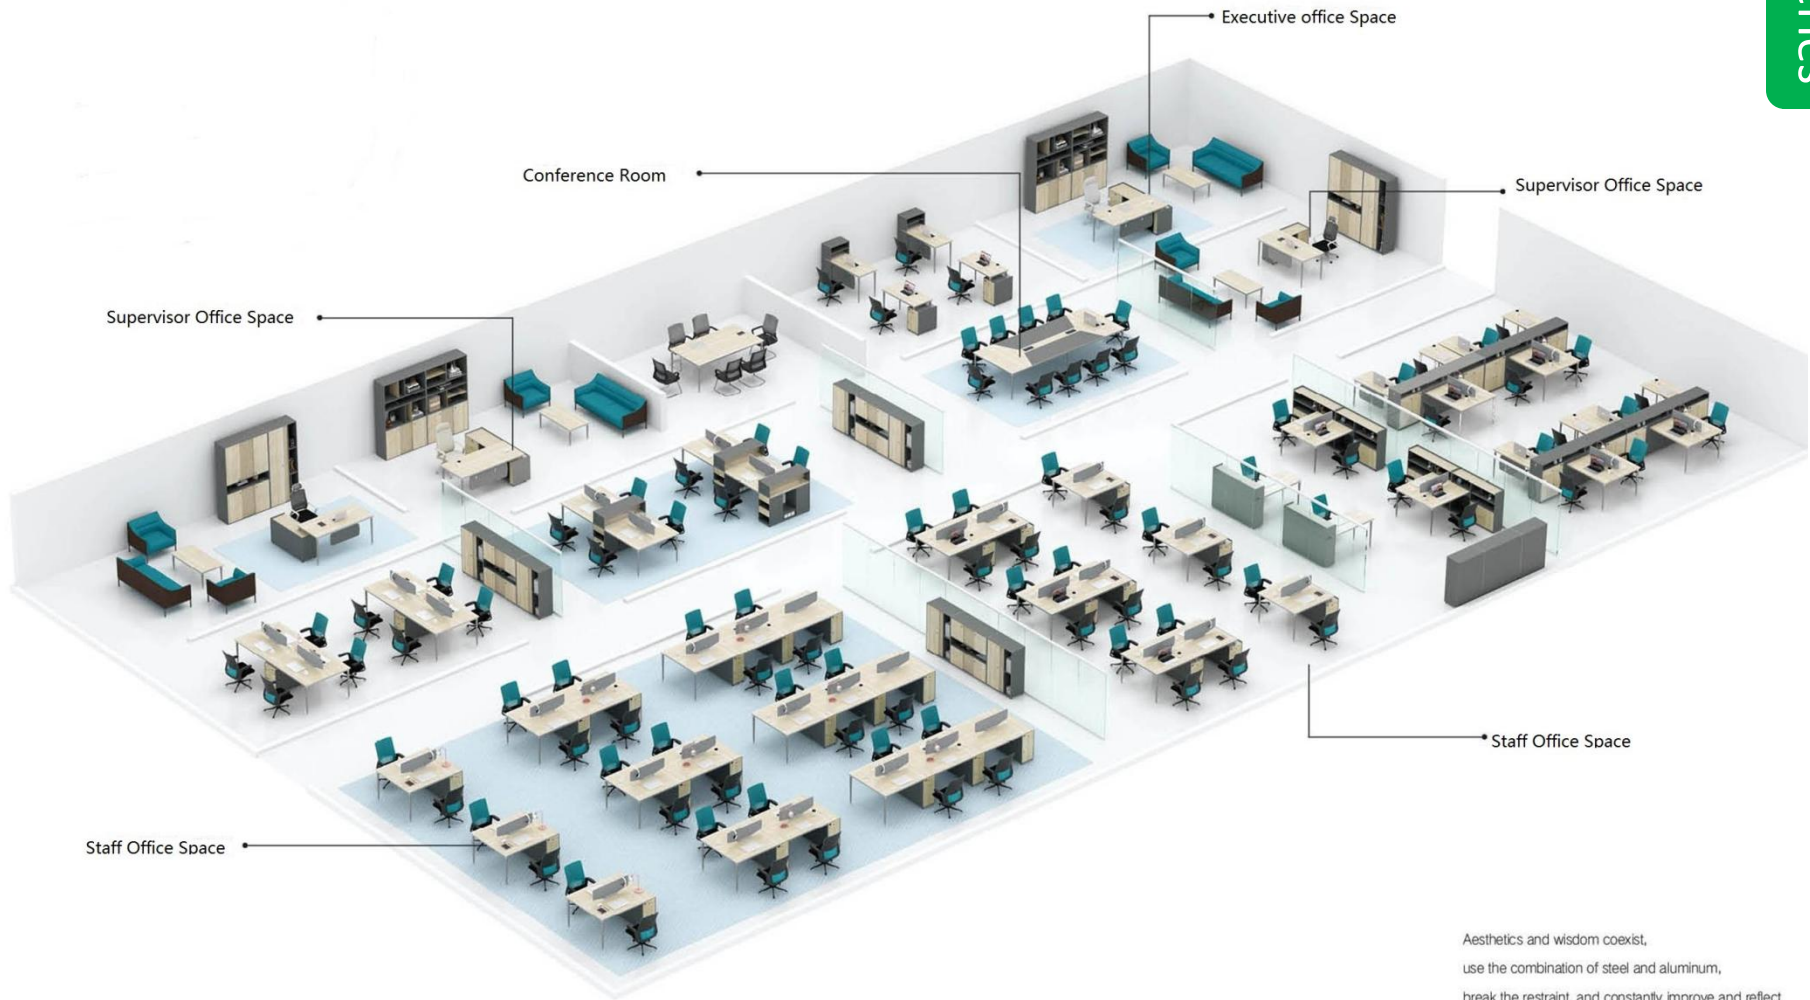

**RS-32C2412 2400W\*1200D\*750H**

**RS Series**

**Conference Table(32C#)**

RS-32C3214 3200W\*1400D\*750H

**Bookcase(34Z#)**

RS-34Z8012 800W\*400D\*1200H

**Bookcase(31Z#)**

RS-31Z1212 1200W\*400D\*1200H