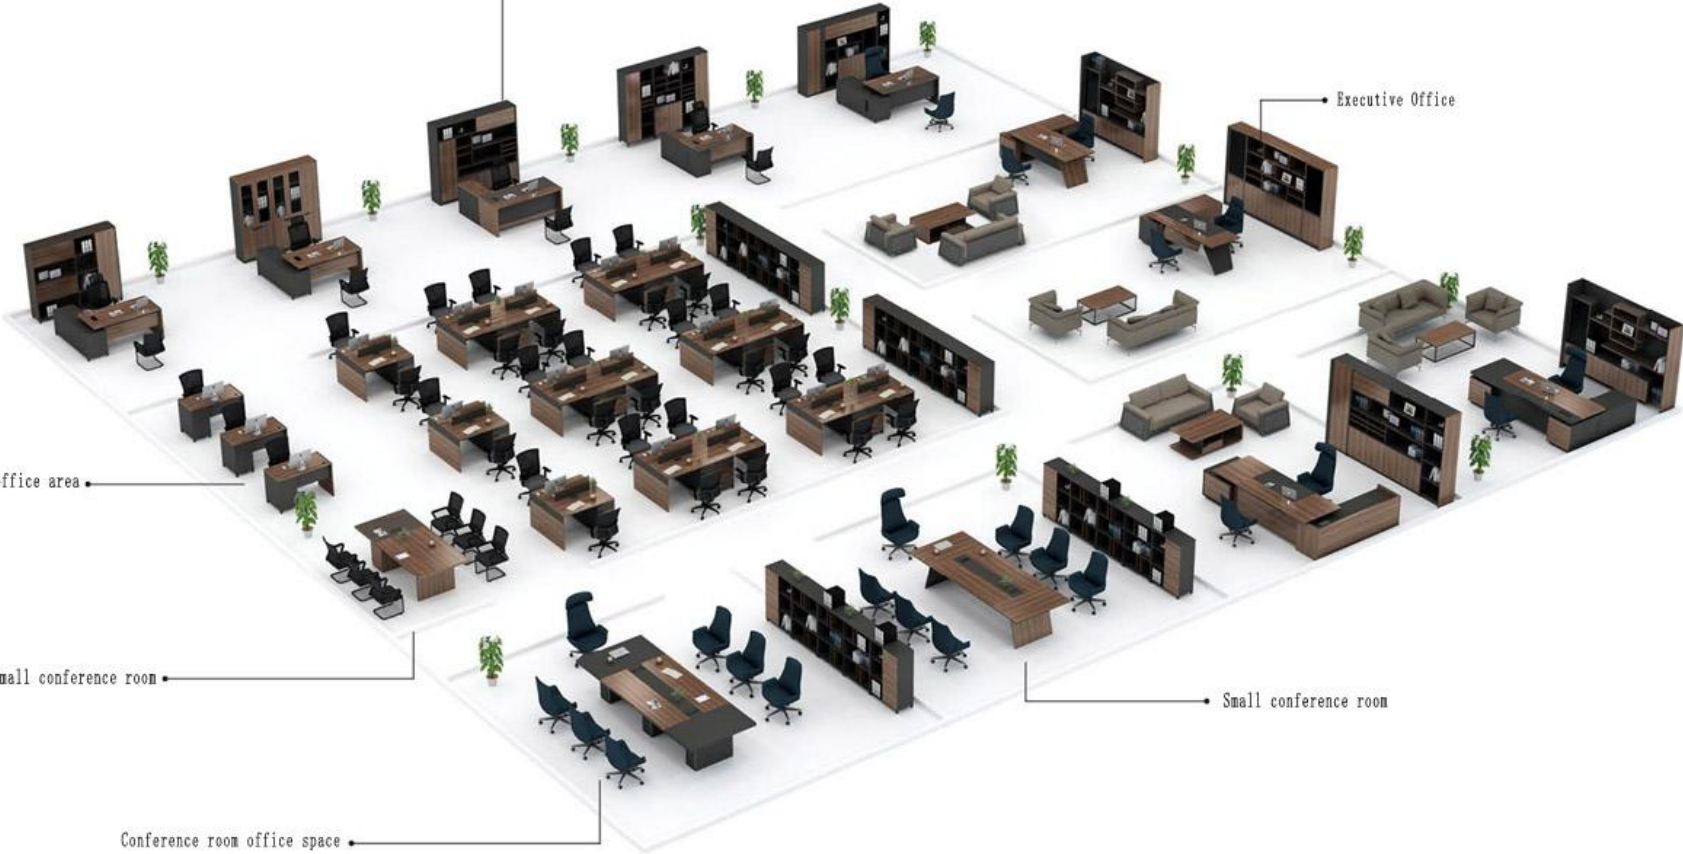

Executive Office

Executive Office

Staff office area

Small conference room

Small conference room

Conference room office space

Executive Desk

KT-01T2820 2800W*2000D*750H