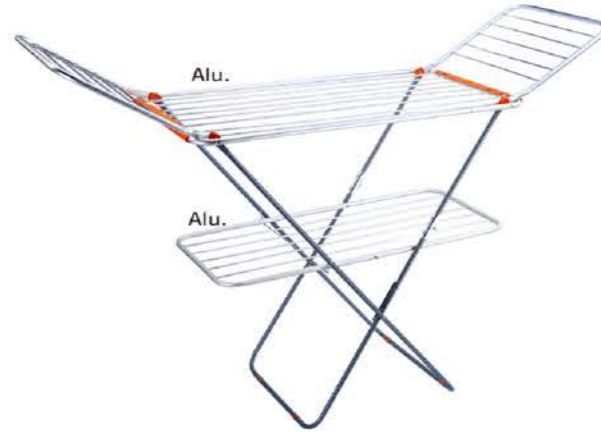

Item no.: YTCR006
Product size: 182X55X94cm