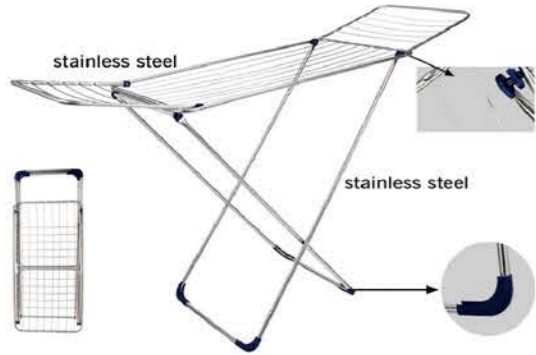

HAMMOCK & CLOTH RACK

Item no.: YTCR005
Product size: 182X55X94cm