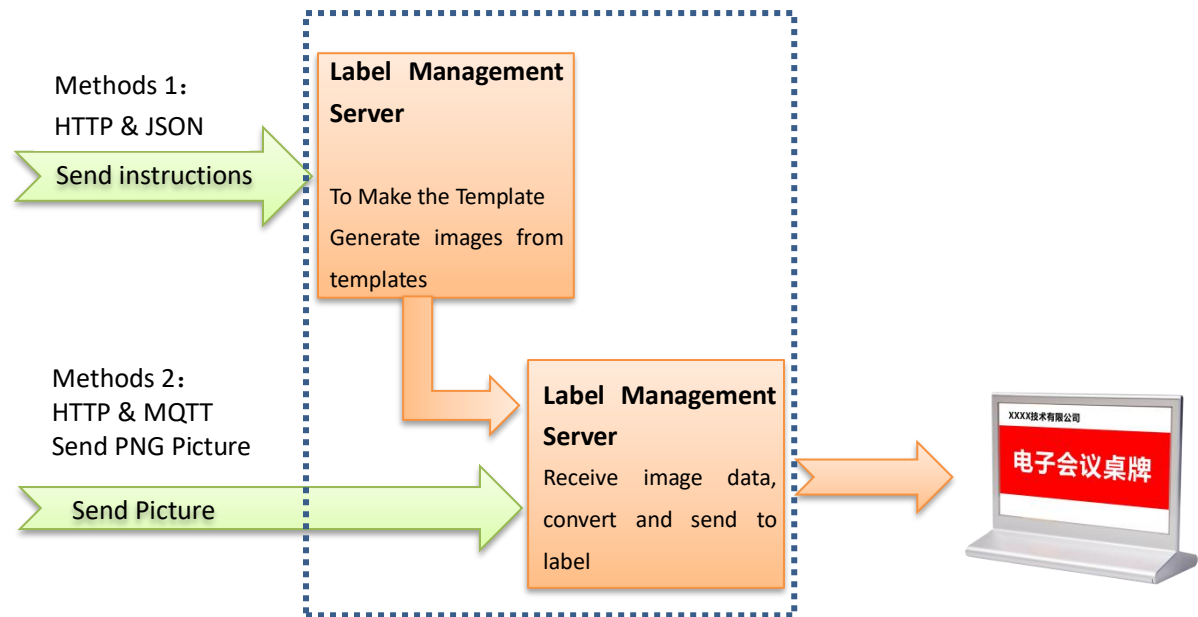

Interface Interconnection Mode

ESL SERTAG
SMART TAG LEADER