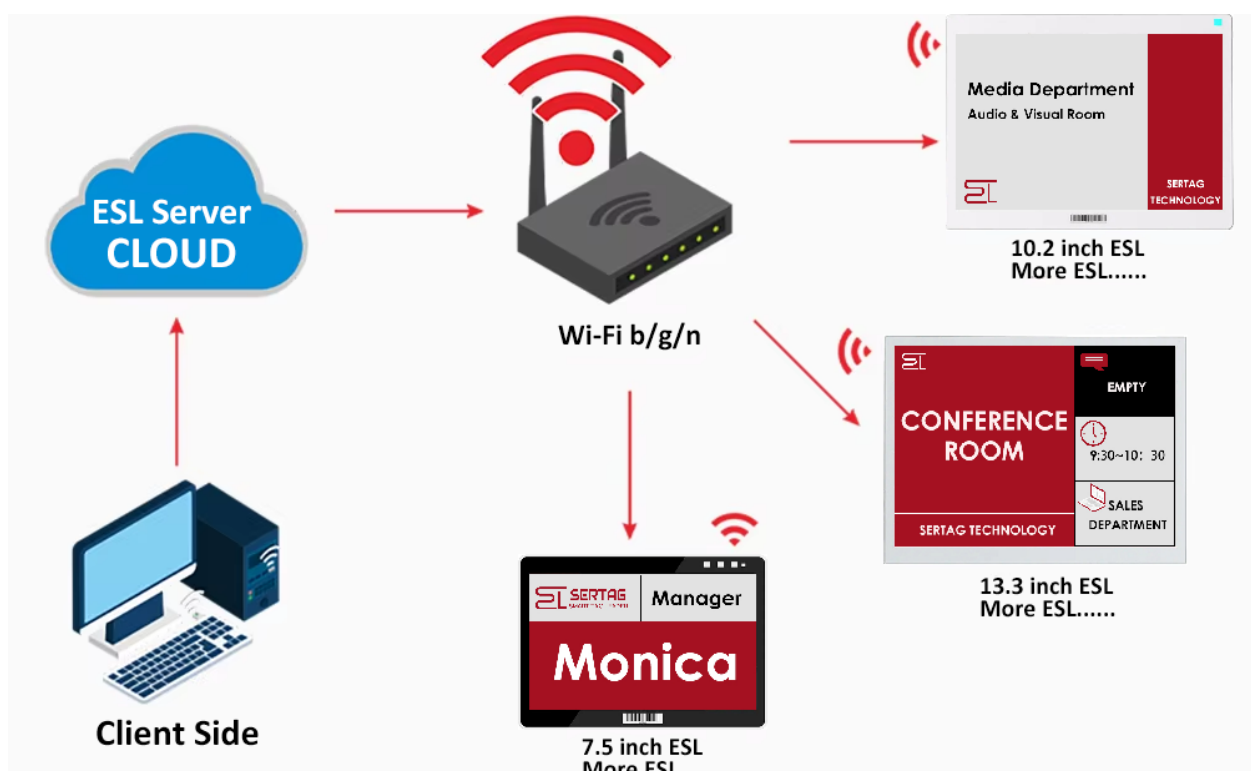

Wi-Fi 7.5 inch Electronic Nameplate SETPW0750R_D Solution

DALIAN SERTAG TECHNOLOGY CO., LTD

WiFi ESL System Overview

WiFi Electronic Office Signage System is a kind of advanced wireless automatic updating system, which replaces the way of traditional paper sign/table cards that need manual replacement. WIFI ESL System with all you only need is an electronic office sign devices to make it work in the office or conference space to quickly change the people or conference information. It is a paperless, accurate, efficient, and cost-effective solution.

7.5 inch WiFi ESL Parameter

7.5 inch Parameter	Product Model	SETPW0750R_D
	Dimensions (mm)	176.2*137.15*80mm
	Display Technology	3-color E ink display
	Active Display Area (mm)	163.2(H) * 97.92(V)
	Resolution (pixels)	800x480
	Appearance Color	Slivery
	Pixel colors	Black/White/Red
	Viewing Angle	Nearly 180°
	Working Temperature	0 - 40°C
	Battery	2300mAh(Rechargeable polymer batteries)
	Power	Type-C interface charging
	Battery Lifetime	Up to 1year of autonomy on a single charge
	Communication Mode	WiFi b/g/n
	Support Content Format	Text/Picture/QR code/Barcode
	Wireless Firmware Update	Yes
	Support Remote Control	Yes
	Interface Interconnection	Yes

Notable Features

1. Ultra-low power consumption: Up to 1 year of autonomy on a single charge.
2. Easy installation without a cable connection.
3. Real-time online communication based on standard WIFI network (no additional deployment of dedicated base station).
4. Display technology: E ink screen clear display.

System Structure

Interface Interconnection Mode

ESL SERTAG
SMART TAG LEADER