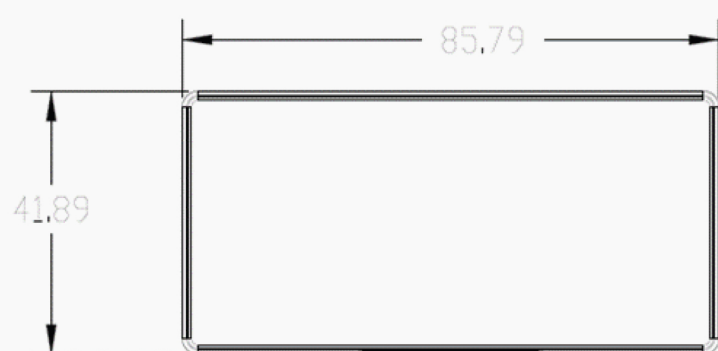

# 2.66" F

### TECHNICAL DETAILS

Model	SETRV3-0266-3C
Dimensions (mm)	85.79 x 41.89 x 12.3
Color	Blue + White
Weight	38g
Display technology	Full graphic E-ink display
Pixel color	Black / White
Active display area (mm)	60.09 x 30.70
Resolution (Pixel)	296 x 152
Pixel density	125 DPI
Viewing angle	>170°
Operating temperature	-25° - 10°C
Storage temperature	-25° - 10°C
Operating Humidity	45% - 70%RH
Waterproof Grade	IP68
Battery	2 x CR2450
Battery lifetime	4 update/day, no less than 5 years
Wireless connectivity	Private Protocol
ESL operating frequency	2.400-2.480 GHz, maximum EIRP ≤ 10mW
Communication mode	AP
Communication Distance	Within 30m (Open distance: 50m)
NFC	Null
Wireless firmware update	YES
Usable pages	8
LED	Red, Green and Blue, 7 colors can be displayed
Complicance	CE, RoHS
Package unit	270/Box, 11.7kg/Box (Full)