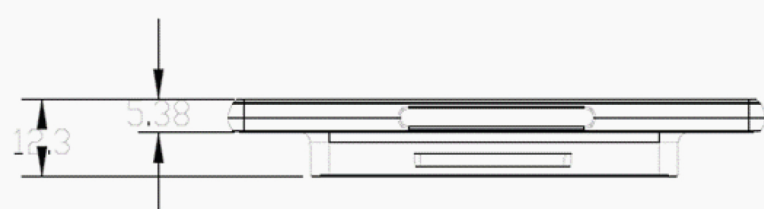

# 2.66" F

### TECHNICAL DETAILS

Model	SETRV3-0266-3C
Dimensions (mm)	85.79 x 41.89 x 12.3
Color	Blue + White
Weight	38g
Display technology	Full graphic E-ink display
Pixel color	Black / White
Active display area (mm)	60.09 x 30.70
Resolution (Pixel)	296 x 152
Pixel density	125 DPI
Viewing angle	>170°
Operating temperature	-25° - 10°C
Storage temperature	-25° - 10°C
Operating Humidity	45% - 70%RH
Waterproof Grade	IP68
Battery	2 x CR2450
Battery lifetime	4 update/day, no less than 5 years
Wireless connectivity	Private Protocol
ESL operating frequency	2.400-2.480 GHz, maximum EIRP ≤ 10mW
Communication mode	AP
Communication Distance	Within 30m (Open distance: 50m)
NFC	Null
Wireless firmware update	YES
Usable pages	8
LED	Red, Green and Blue, 7 colors can be displayed
Complicance	CE, RoHS
Package unit	270/Box, 11.7kg/Box (Full)