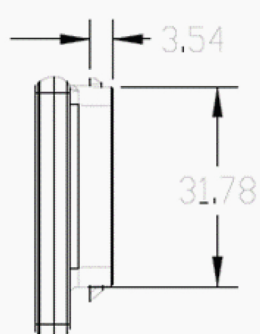

# 2.66" F

### TECHNICAL DRAWINGS

### TECHNICAL DETAILS

Model	SETRV3-0266-3C
Dimensions (mm)	85.79 x 41.89 x 12.3
Color	Blue + White
Weight	38g
Display technology	Full graphic E-ink display
Pixel color	Black / White
Active display area (mm)	60.09 x 30.70
Resolution (Pixel)	296 x 152
Pixel density	125 DPI
Viewing angle	>170°
Operating temperature	-25° - 10°C
Storage temperature	-25° - 10°C
Operating Humidity	45% - 70%RH
Waterproof Grade	IP68
Battery	2 x CR2450
Battery lifetime	4 update/day, no less than 5 years
Wireless connectivity	Private Protocol
ESL operating frequency	2.400-2.480 GHz, maximum EIRP ≤ 10mW
Communication mode	AP
Communication Distance	Within 30m (Open distance: 50m)
NFC	Null
Wireless firmware update	YES
Usable pages	8
LED	Red, Green and Blue, 7 colors can be displayed
Complicance	CE, RoHS
Package unit	270/Box, 11.7kg/Box (Full)