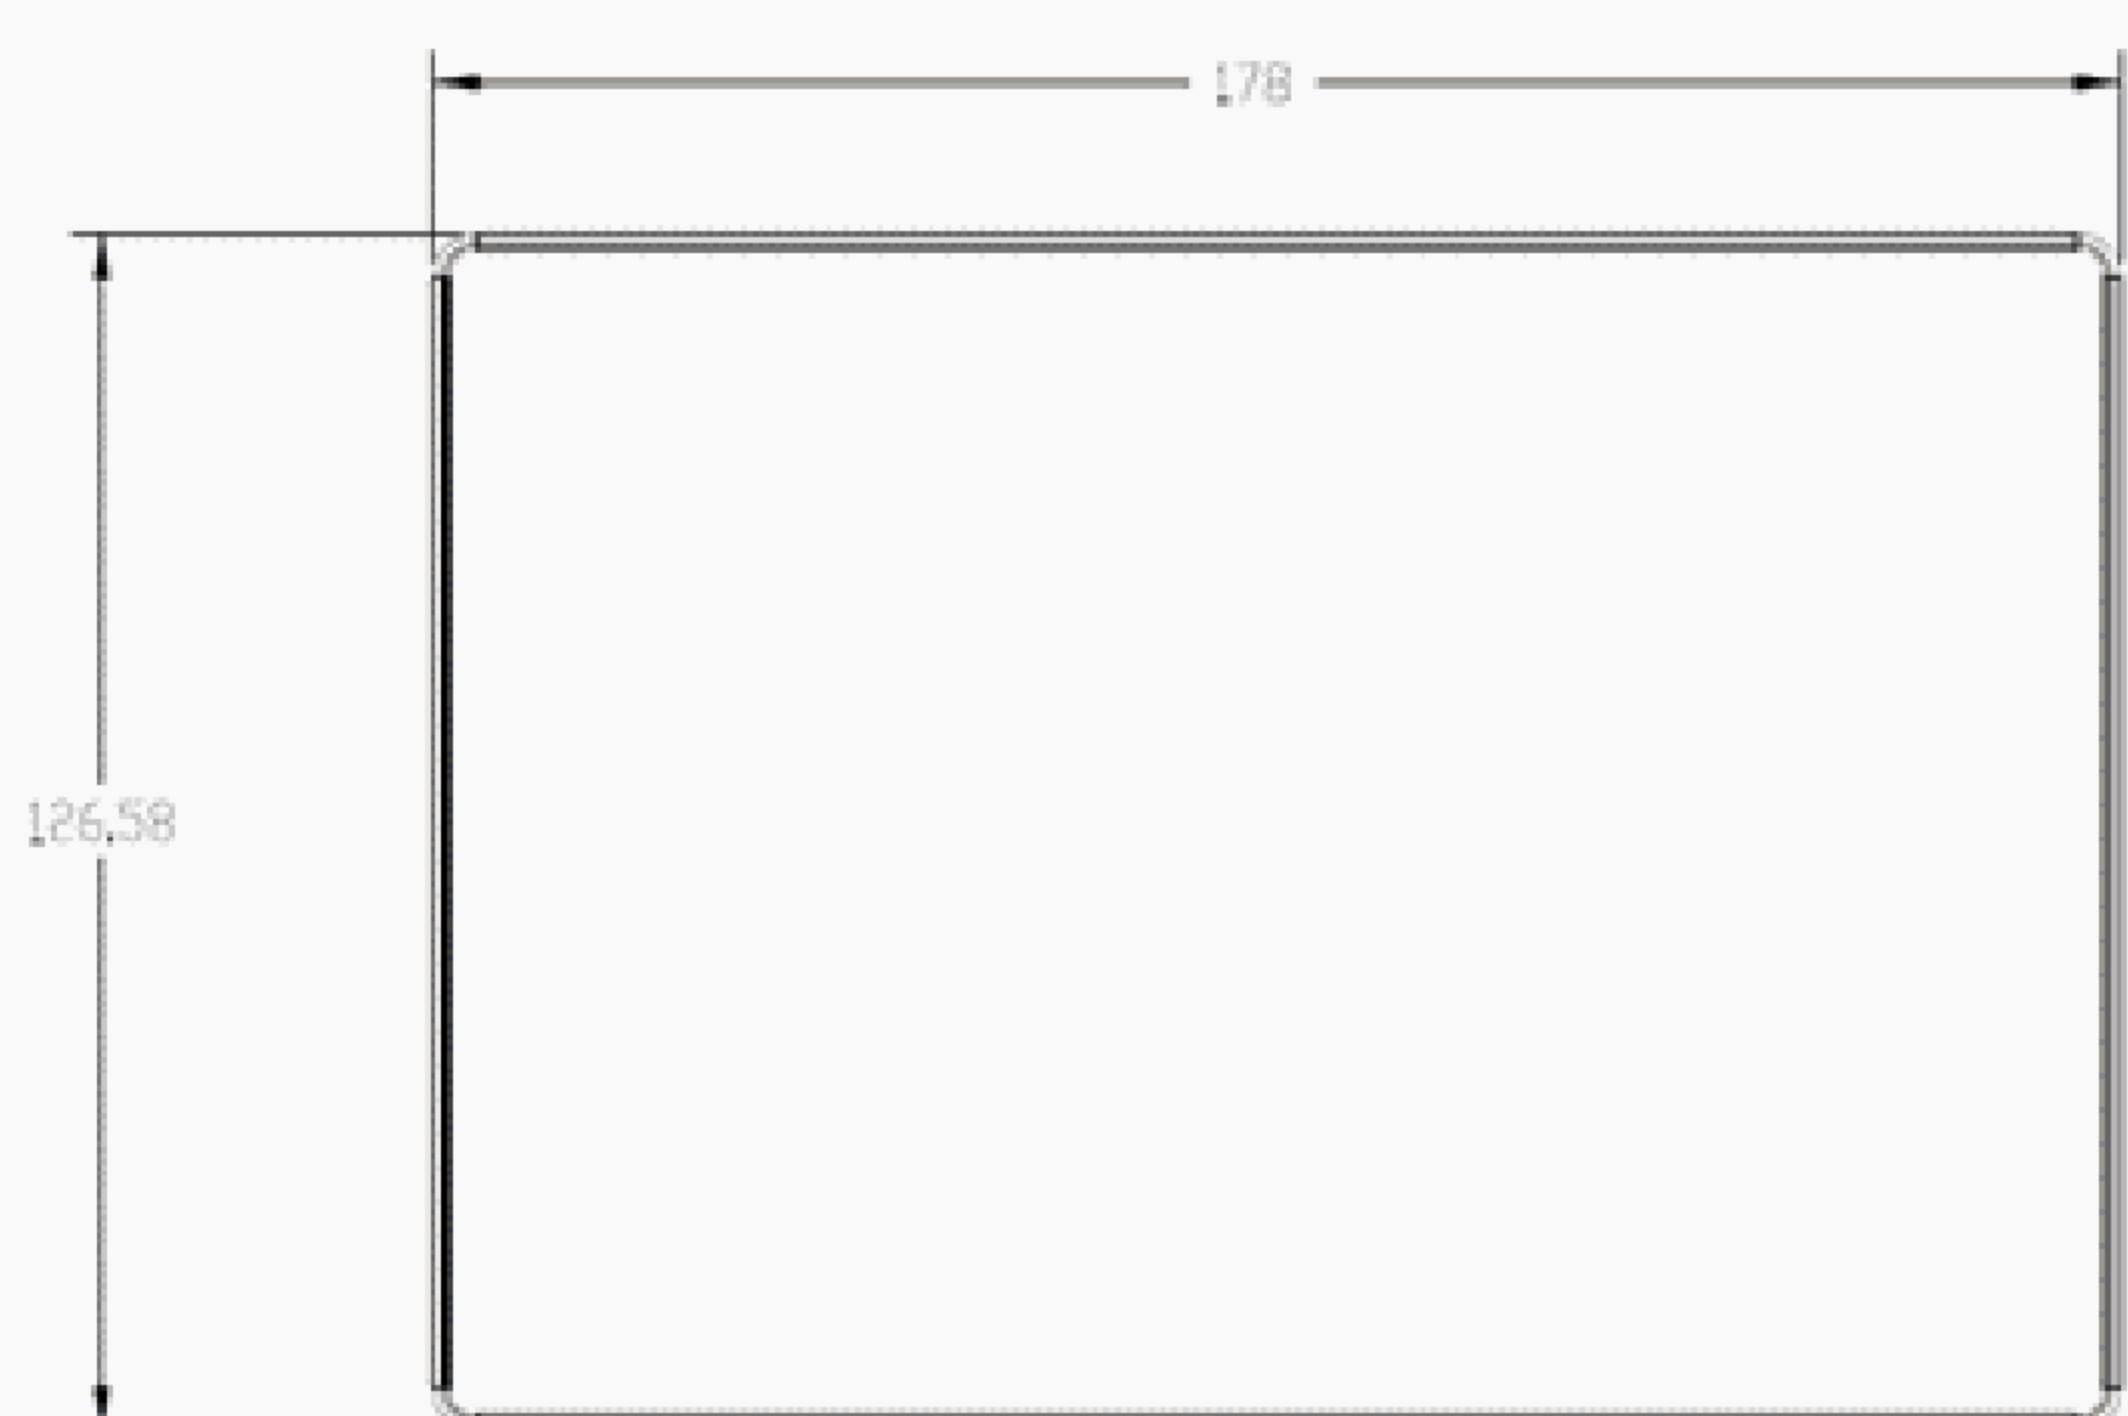

# 7.50" BWRY ESL

## TECHNICAL DRAWINGS

## TECHNICAL DETAILS

Model	SETRV3-0750-45
Dimensions (mm)	178 x 126.58 x 9
Color	White
Weight	186g
Display technology	Full graphic E-ink display
Pixel color	Black / White / Red / Yellow
Active display area (mm)	163.2 x 97.9
Resolution (Pixel)	800 x 480
Pixel density	136 DPI
Viewing angle	>170°
Operating temperature	0°- 40°C
Storage temperature	0°- 40°C
Operating Humidity	45% - 70%RH
Protection Grade	IP65
Battery	6 x CR2430
Wireless connectivity	Private Protocol
ESL operating frequency	2.400-2.480 GHz, maximum EIRP ≤ 10mW
Communication mode	AP
Communication Distance	Within 30m (Open diatance: 50m)
NFC	YES
Wireless firmware update	YES
Usable pages	8
LED	Red, Green and Blue, 7 colors can be displayed
Complicance	CE, RoHS
Package unit	80/Box, 15.88Kg, 400mm*295mm*310mm