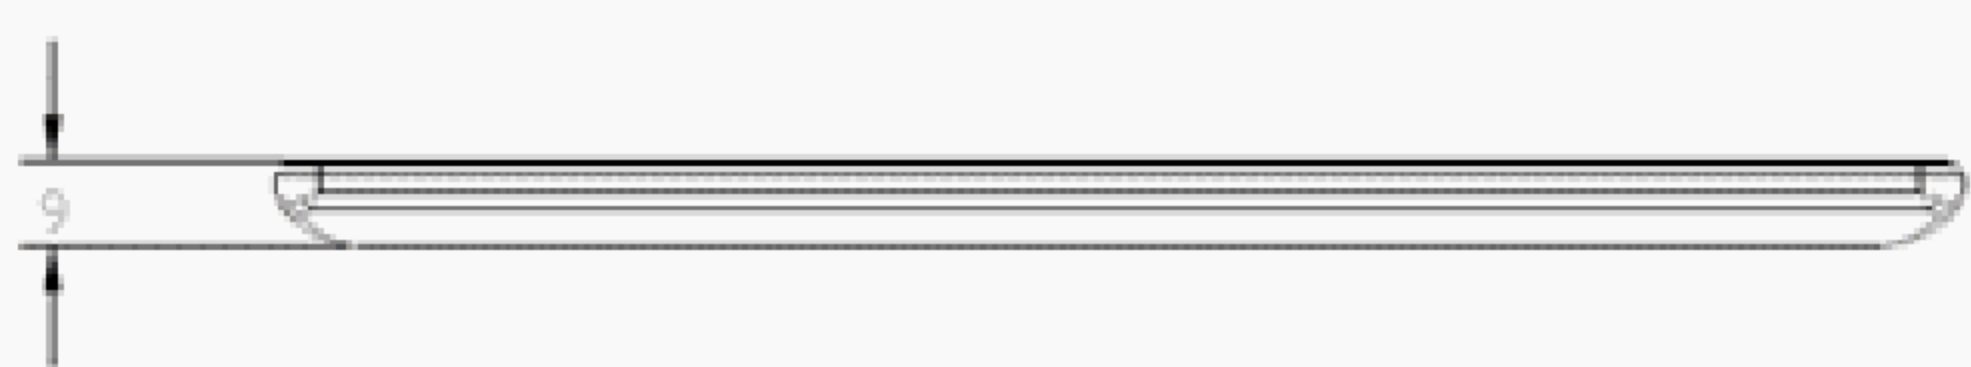

# 7.50" BWRY ESL

## TECHNICAL DRAWINGS

## TECHNICAL DETAILS

Model	SETRV3-0750-45
Dimensions (mm)	178 x 126.58 x 9
Color	White
Weight	186g
Display technology	Full graphic E-ink display
Pixel color	Black / White / Red / Yellow
Active display area (mm)	163.2 x 97.9
Resolution (Pixel)	800 x 480
Pixel density	136 DPI
Viewing angle	>170°
Operating temperature	0°- 40°C
Storage temperature	0°- 40°C
Operating Humidity	45% - 70%RH
Protection Grade	IP65
Battery	6 x CR2430
Wireless connectivity	Private Protocol
ESL operating frequency	2.400-2.480 GHz, maximum EIRP ≤ 10mW
Communication mode	AP
Communication Distance	Within 30m (Open diatance: 50m)
NFC	YES
Wireless firmware update	YES
Usable pages	8
LED	Red, Green and Blue, 7 colors can be displayed
Complicance	CE, RoHS
Package unit	80/Box, 15.88Kg, 400mm*295mm*310mm