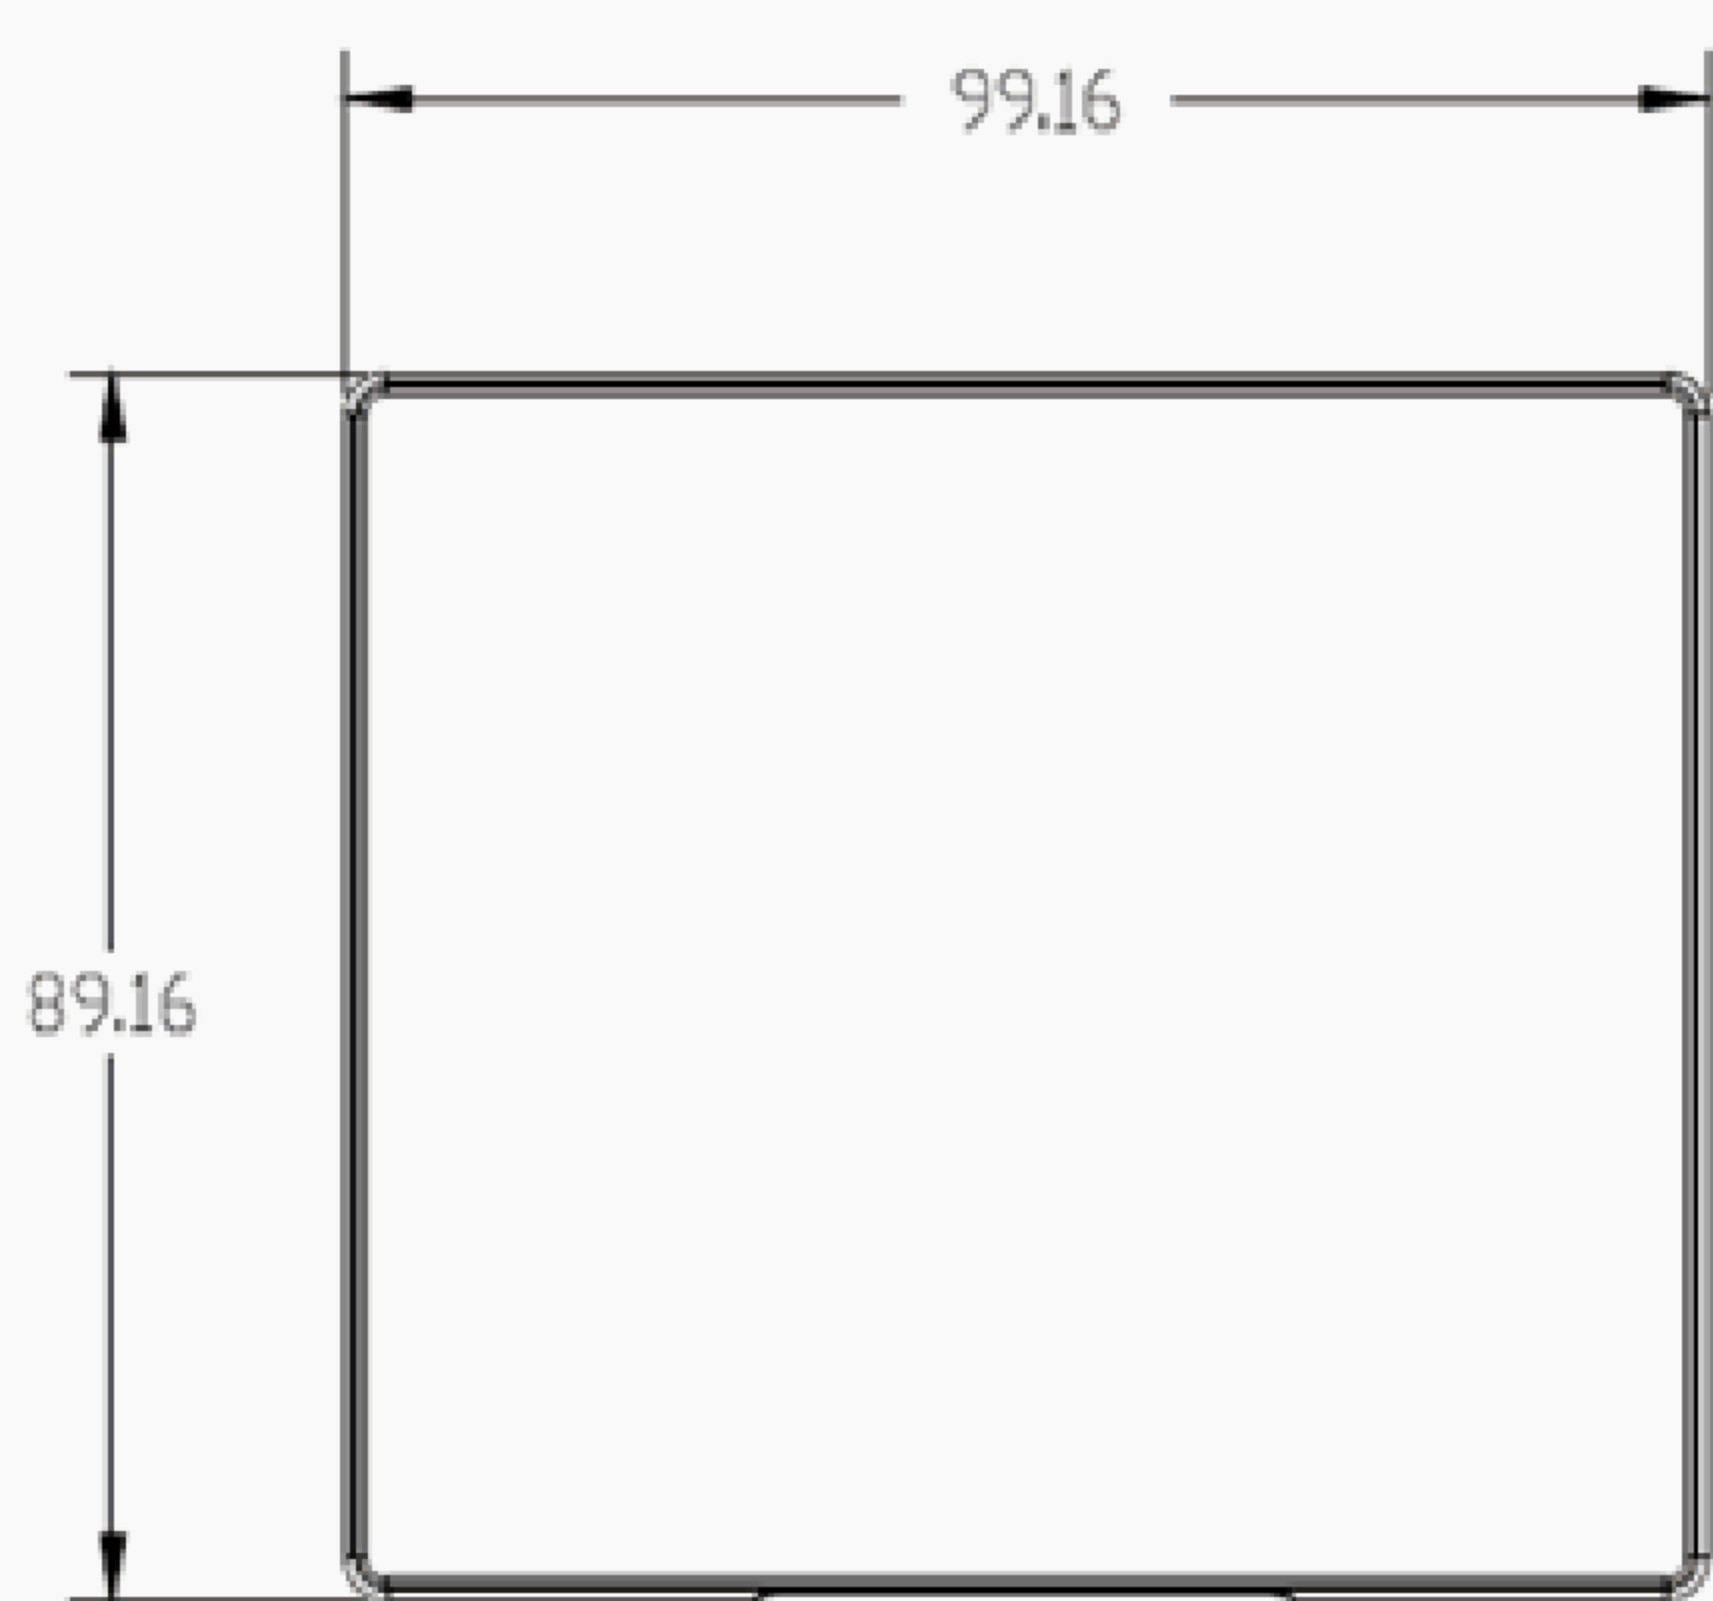

4.2" BWRY ESL

TECHNICAL DRAWINGS

TECHNICAL DETAILS

Model	SETRV3-0420-41
Dimensions (mm)	99.16 x 89.16 x 12.3
Color	White
Weight	82g
Display technology	Full graphic E-ink display
Pixel color	Black / White / Red / Yellow
Active display area (mm)	84.8 x 63.6
Resolution (Pixel)	400 x 300
Pixel density	119 DPI
Viewing angle	>170°
Operating temperature	0°- 40°C
Storage temperature	0°- 40°C
Operating Humidity	45% - 70%RH
Protection Grade	IP65
Battery	3 x CR2450
Wireless connectivity	Private Protocol
ESL operating frequency	2.400-2.480 GHz, maximum EIRP ≤ 10mW
Communication mode	AP
Communication Distance	Within 30m (Open distance: 50m)
NFC	YES
Wireless firmware update	YES
Usable pages	8
LED	Red, Green and Blue, 7 colors can be displayed
Complicance	CE, RoHS
Package unit	180/Box, 15.76Kg, 390mm*350mm*240mm