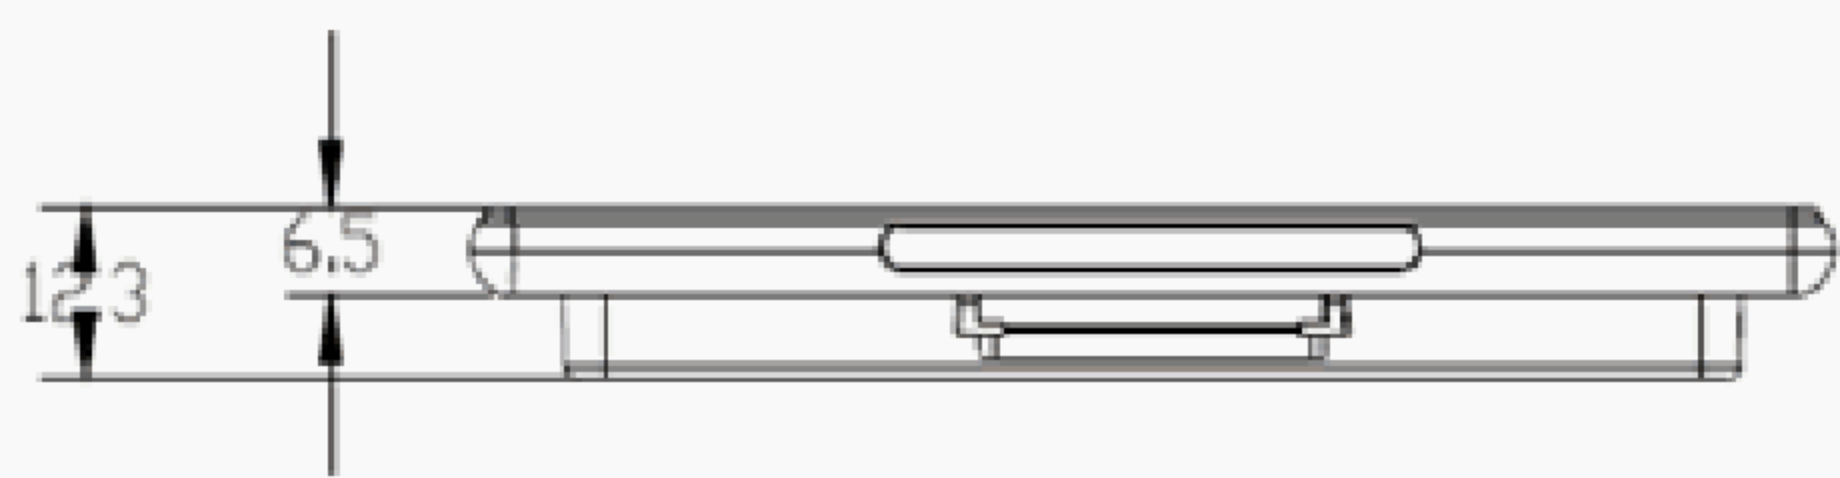

4.2" BWRY ESL

TECHNICAL DRAWINGS

TECHNICAL DETAILS

Model	SETRV3-0420-41
Dimensions (mm)	99.16 x 89.16 x 12.3
Color	White
Weight	82g
Display technology	Full graphic E-ink display
Pixel color	Black / White / Red / Yellow
Active display area (mm)	84.8 x 63.6
Resolution (Pixel)	400 x 300
Pixel density	119 DPI
Viewing angle	>170°
Operating temperature	0°- 40°C
Storage temperature	0°- 40°C
Operating Humidity	45% - 70%RH
Protection Grade	IP65
Battery	3 x CR2450
Wireless connectivity	Private Protocol
ESL operating frequency	2.400-2.480 GHz, maximum EIRP ≤ 10mW
Communication mode	AP
Communication Distance	Within 30m (Open distance: 50m)
NFC	YES
Wireless firmware update	YES
Usable pages	8
LED	Red, Green and Blue, 7 colors can be displayed
Complicance	CE, RoHS
Package unit	180/Box, 15.76Kg, 390mm*350mm*240mm