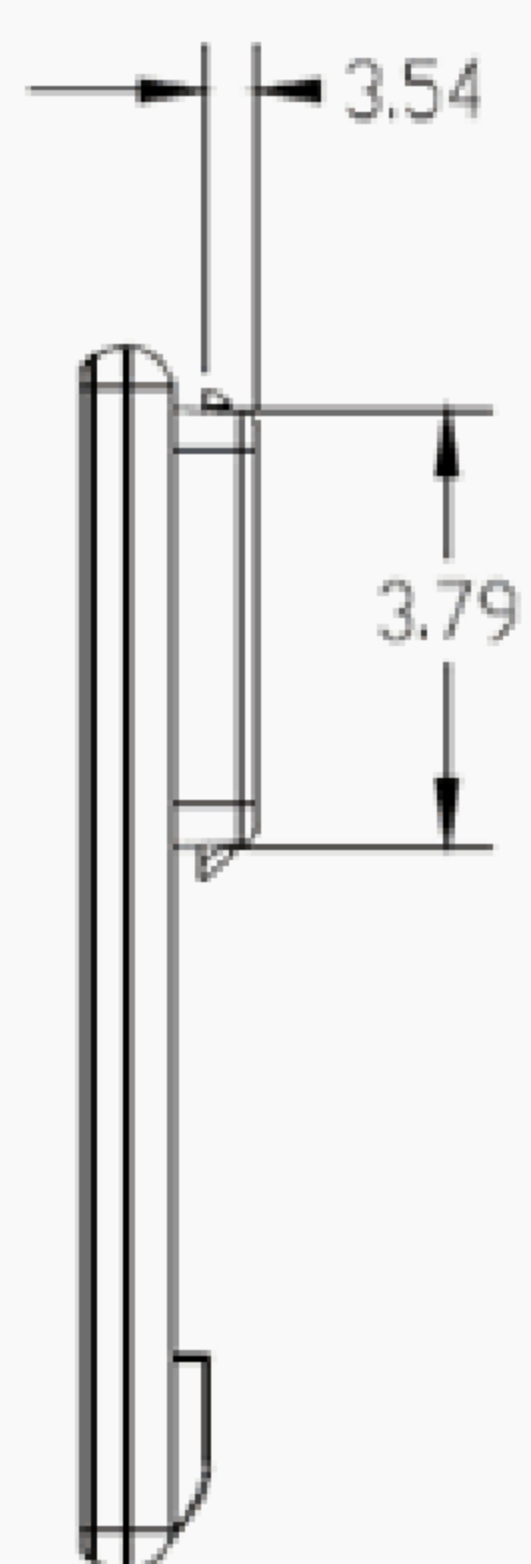

4.2" BWRY ESL

TECHNICAL DRAWINGS

TECHNICAL DETAILS

Model	SETRV3-0420-41
Dimensions (mm)	99.16 x 89.16 x 12.3
Color	White
Weight	82g
Display technology	Full graphic E-ink display
Pixel color	Black / White / Red / Yellow
Active display area (mm)	84.8 x 63.6
Resolution (Pixel)	400 x 300
Pixel density	119 DPI
Viewing angle	>170°
Operating temperature	0°- 40°C
Storage temperature	0°- 40°C
Operating Humidity	45% - 70%RH
Protection Grade	IP65
Battery	3 x CR2450
Wireless connectivity	Private Protocol
ESL operating frequency	2.400-2.480 GHz, maximum EIRP ≤ 10mW
Communication mode	AP
Communication Distance	Within 30m (Open distance: 50m)
NFC	YES
Wireless firmware update	YES
Usable pages	8
LED	Red, Green and Blue, 7 colors can be displayed
Complicance	CE, RoHS
Package unit	180/Box, 15.76Kg, 390mm*350mm*240mm