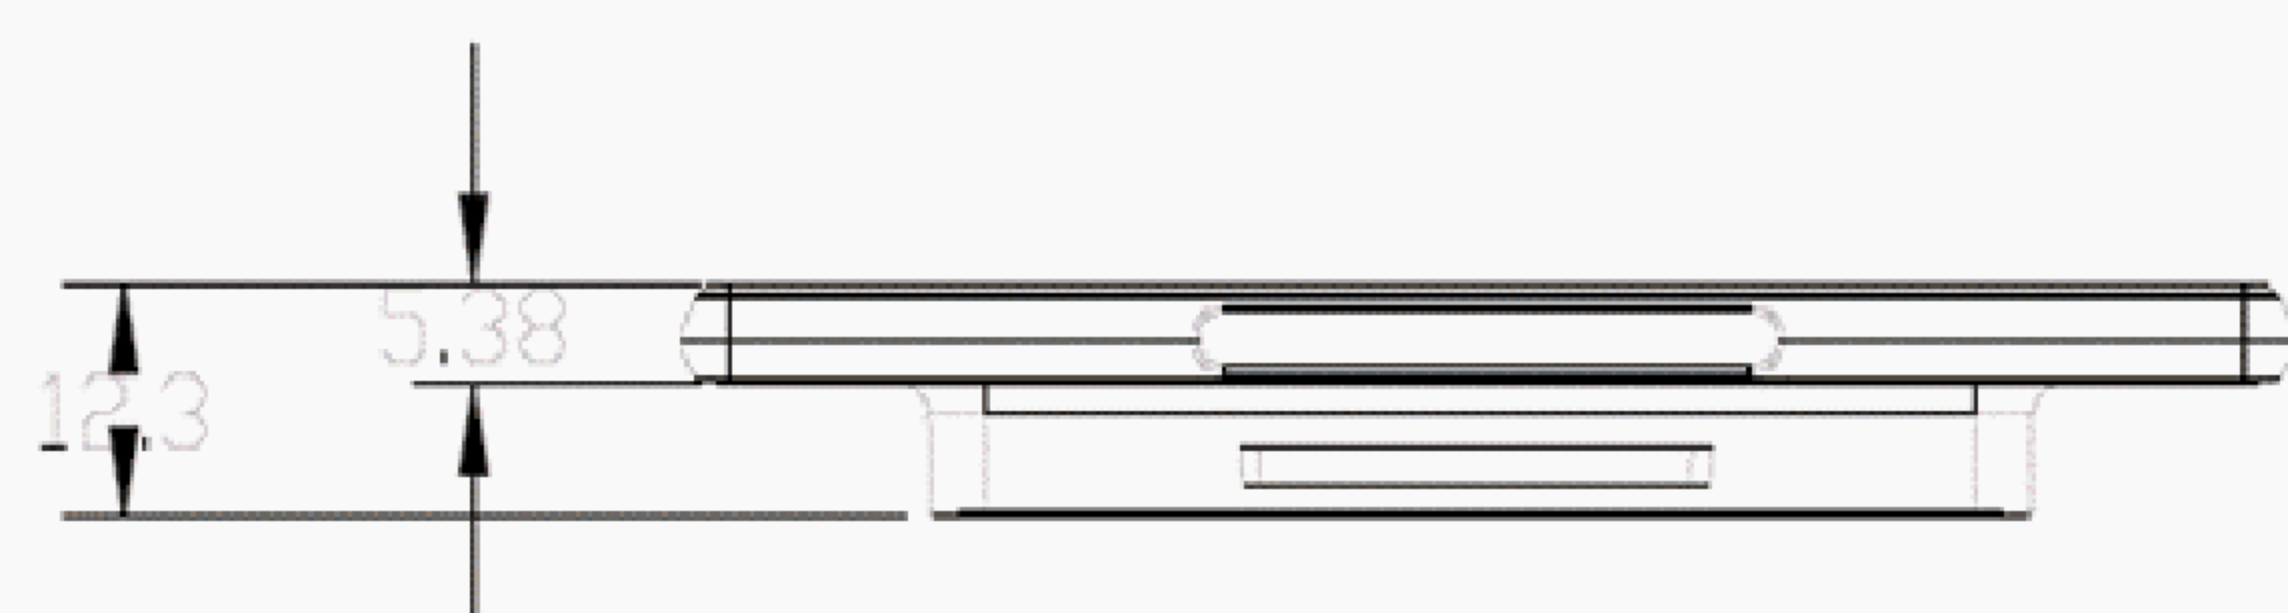

2.66" BWRY ESL

TECHNICAL DRAWINGS

TECHNICAL DETAILS

Model	SETRV3-0266-3B
Dimensions (mm)	85.79 x 41.89 x 12.3
Color	White
Weight	37g
Display technology	Full graphic E-ink display
Pixel color	Black / White / Red /Yellow
Active display area (mm)	60.09 x 30.70
Resolution (Pixel)	296 x 152
Pixel density	125 DPI
Viewing angle	>170°
Operating temperature	0°- 40°C
Storage temperature	0°- 40°C
Operating Humidity	45% - 70%RH
Protection Grade	IP65
Battery	2 x CR2450
Wireless connectivity	Private Protocol
ESL operating frequency	2.400-2.480 GHz, maximum EIRP ≤ 10mW
Communication mode	AP
Communication Distance	Within 30m (Open distance: 50m)
NFC	YES
Wireless firmware update	YES
Usable pages	8
LED	Red, Green and Blue, 7 colors can be displayed
Complicance	CE, RoHS
Package unit	360/Box, 14.32Kg, 390mm*300mm*260mm