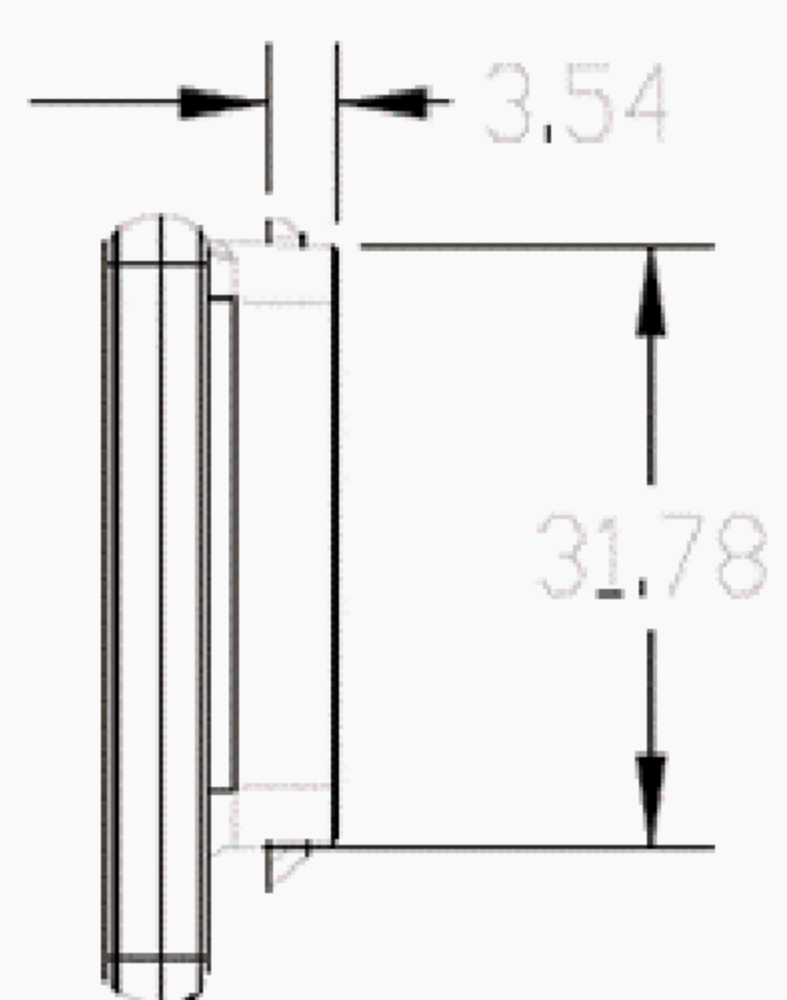

2.66" BWRY ESL

TECHNICAL DRAWINGS

TECHNICAL DETAILS

Model	SETRV3-0266-3B
Dimensions (mm)	85.79 x 41.89 x 12.3
Color	White
Weight	37g
Display technology	Full graphic E-ink display
Pixel color	Black / White / Red /Yellow
Active display area (mm)	60.09 x 30.70
Resolution (Pixel)	296 x 152
Pixel density	125 DPI
Viewing angle	>170°
Operating temperature	0°- 40°C
Storage temperature	0°- 40°C
Operating Humidity	45% - 70%RH
Protection Grade	IP65
Battery	2 x CR2450
Wireless connectivity	Private Protocol
ESL operating frequency	2.400-2.480 GHz, maximum EIRP ≤ 10mW
Communication mode	AP
Communication Distance	Within 30m (Open distance: 50m)
NFC	YES
Wireless firmware update	YES
Usable pages	8
LED	Red, Green and Blue, 7 colors can be displayed
Complicance	CE, RoHS
Package unit	360/Box, 14.32Kg, 390mm*300mm*260mm