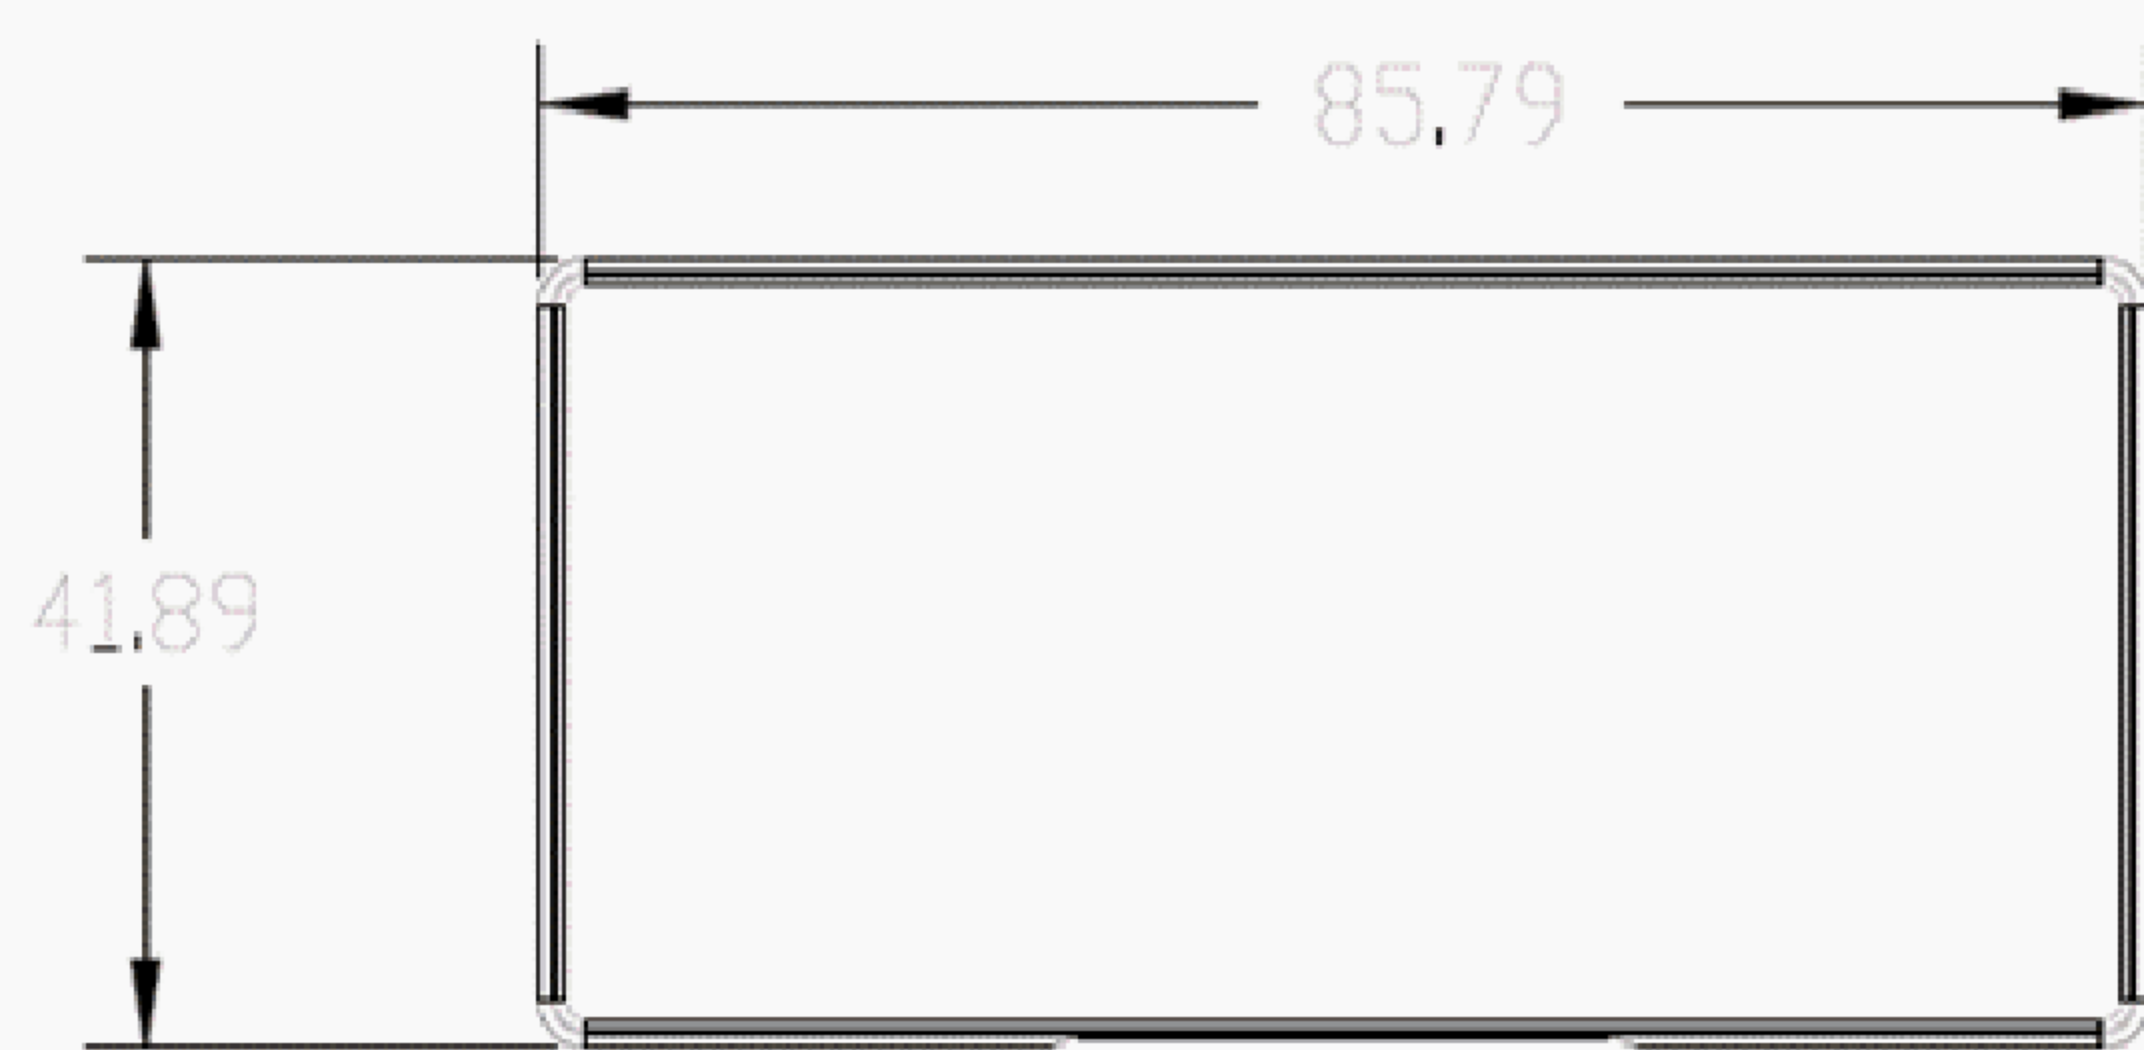

2.66" BWRY ESL

TECHNICAL DRAWINGS

TECHNICAL DETAILS

Model	SETRV3-0266-3B
Dimensions (mm)	85.79 x 41.89 x 12.3
Color	White
Weight	37g
Display technology	Full graphic E-ink display
Pixel color	Black / White / Red /Yellow
Active display area (mm)	60.09 x 30.70
Resolution (Pixel)	296 x 152
Pixel density	125 DPI
Viewing angle	>170°
Operating temperature	0°- 40°C
Storage temperature	0°- 40°C
Operating Humidity	45% - 70%RH
Protection Grade	IP65
Battery	2 x CR2450
Wireless connectivity	Private Protocol
ESL operating frequency	2.400-2.480 GHz, maximum EIRP ≤ 10mW
Communication mode	AP
Communication Distance	Within 30m (Open distance: 50m)
NFC	YES
Wireless firmware update	YES
Usable pages	8
LED	Red, Green and Blue, 7 colors can be displayed
Complicance	CE, RoHS
Package unit	360/Box, 14.32Kg, 390mm*300mm*260mm