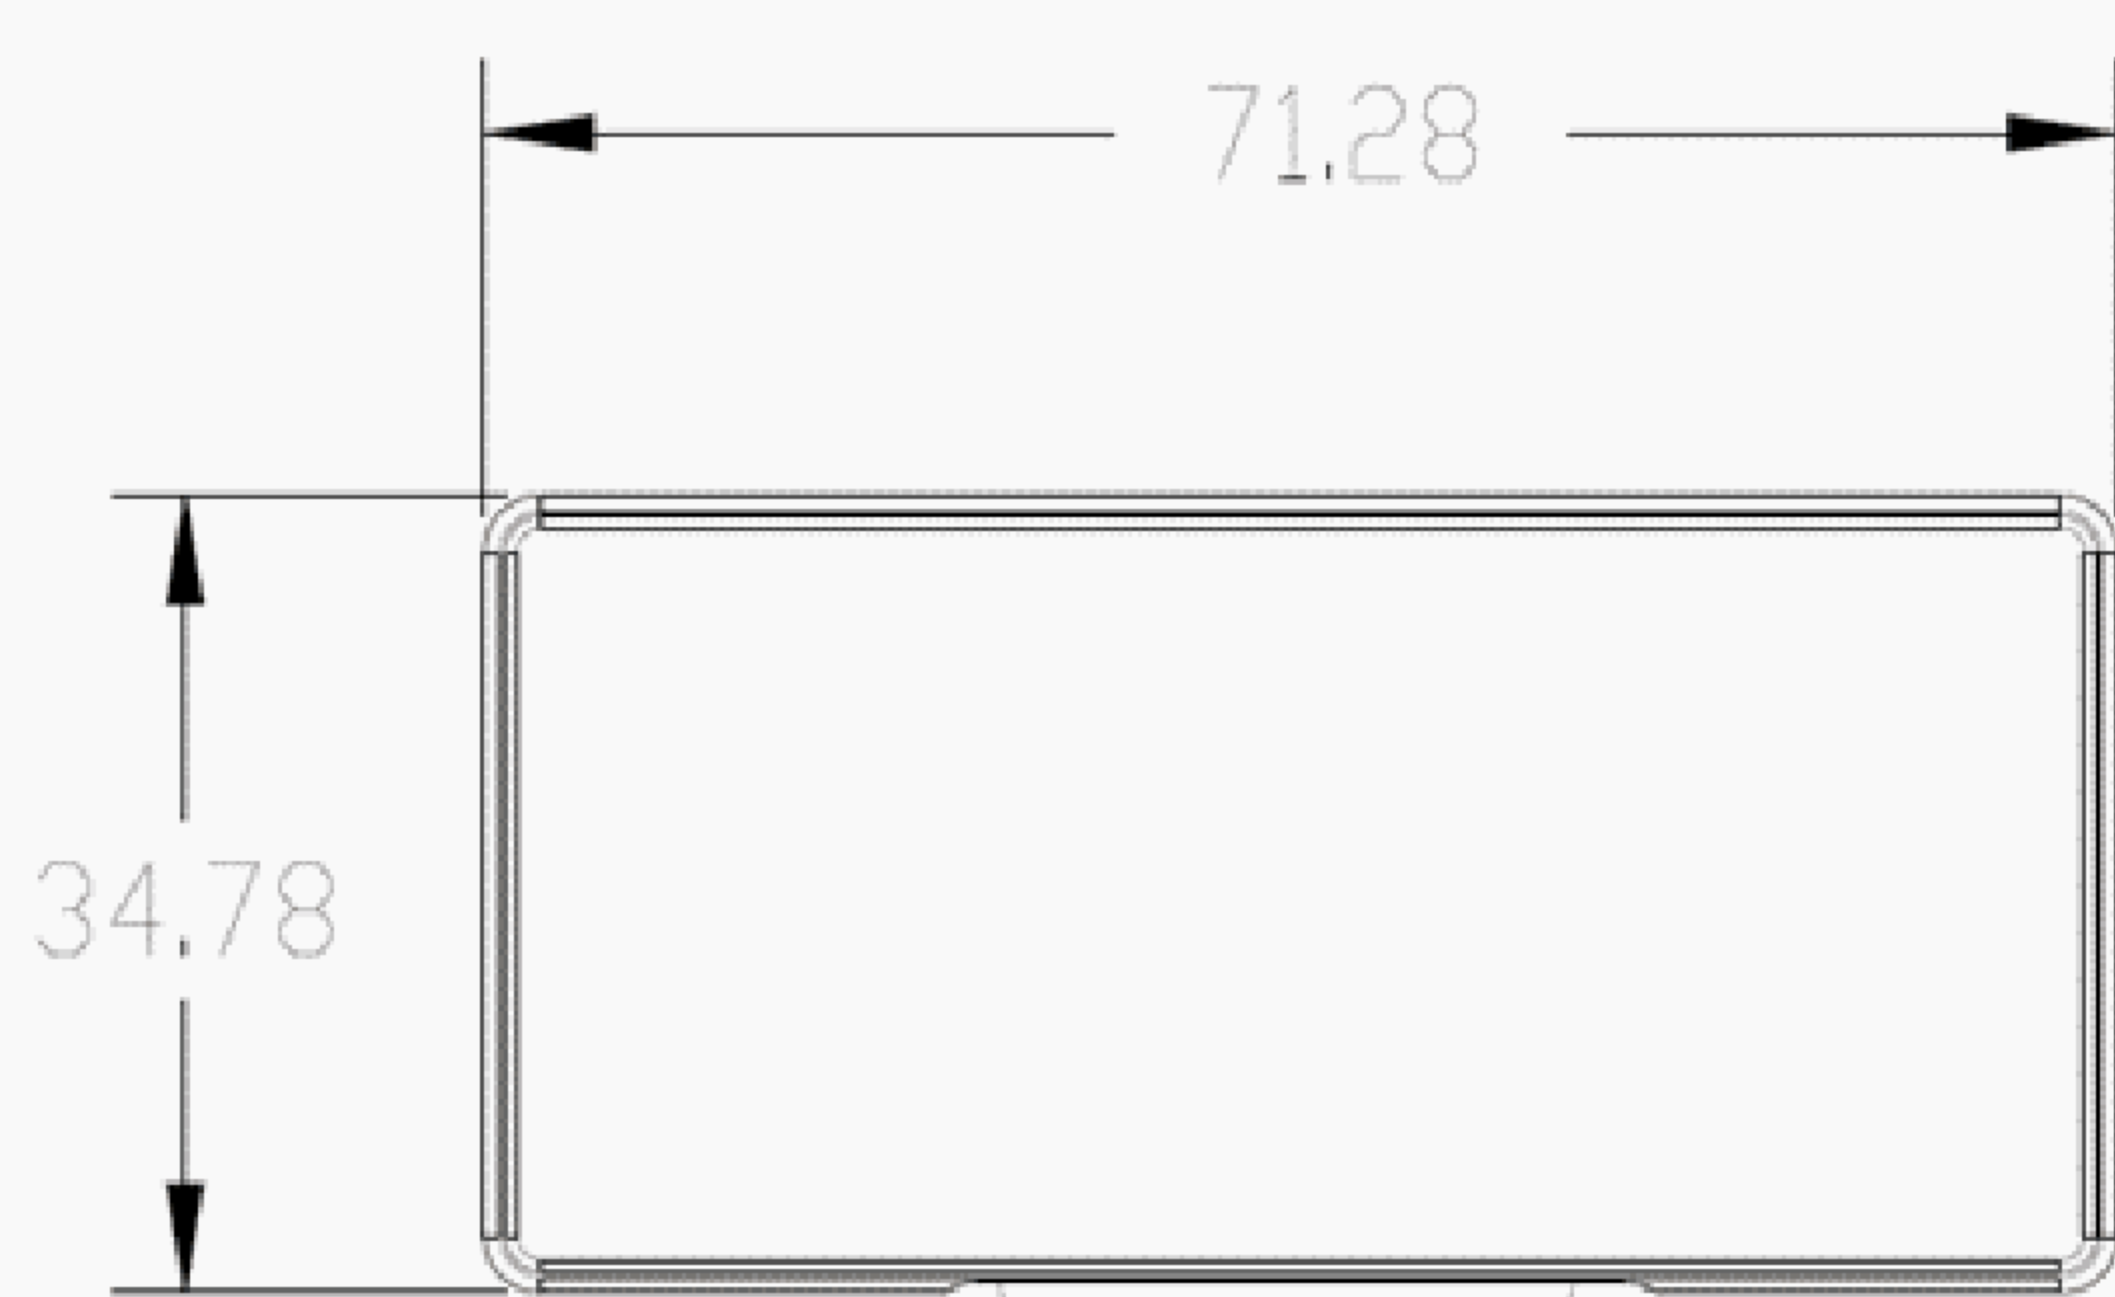

2.13" BWRY ESL

TECHNICAL DRAWINGS

TECHNICAL DETAILS

Model	SETRV3-0213-37
Dimensions (mm)	71.28 x 34.78 x 12.3
Color	White
Weight	32g
Display technology	Full graphic E-ink display
Pixel color	Black / White / Red / Yellow
Active display area (mm)	48.55 x 23.70
Resolution (Pixel)	250 x 122
Pixel density	131 DPI
Viewing angle	>170°
Operating temperature	0°- 40°C
Storage temperature	0°- 40°C
Operating Humidity	45% - 70%RH
Protection Grade	IP65
Battery	2 x CR2450
Wireless connectivity	Private Protocol
ESL operating frequency	2.400-2.480 GHz, maximum EIRP ≤ 10mW
Communication mode	AP
Communication Distance	Within 30m (Open distance: 50m)
NFC	YES
Wireless firmware update	YES
Usable pages	8
LED	Red, Green and Blue, 7 colors can be displayed
Compliance	CE, RoHS
Package unit	450/Box, 15.4Kg, 390mm*300mm*260mm