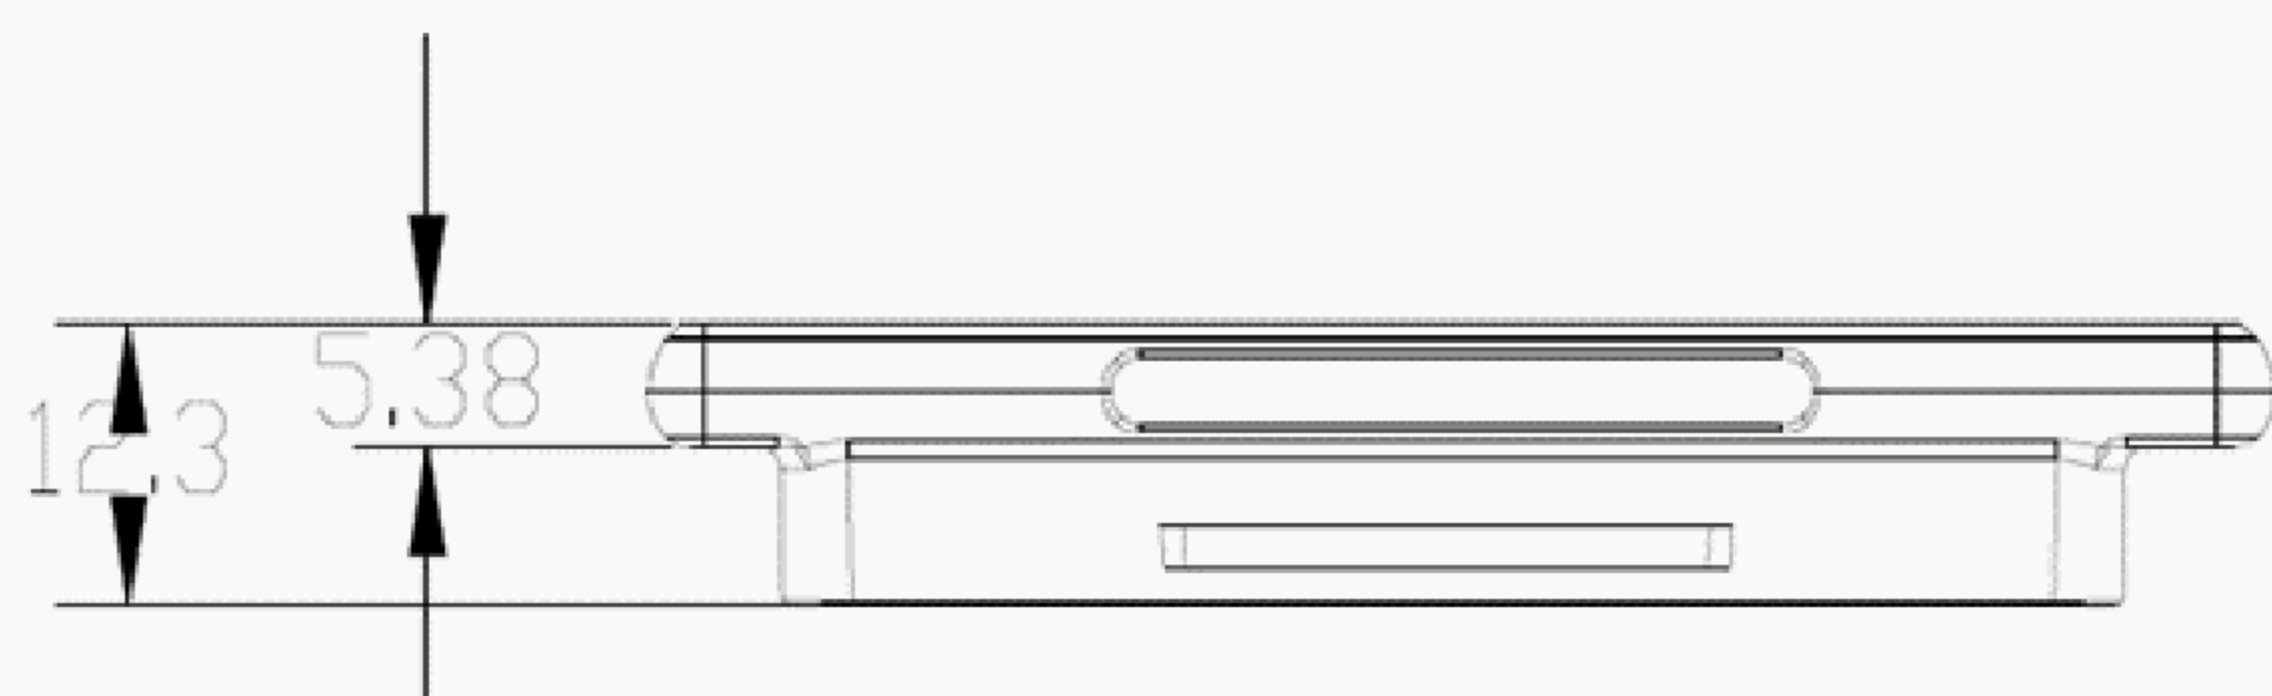

2.13" BWRY ESL

TECHNICAL DRAWINGS

TECHNICAL DETAILS

Model	SETRV3-0213-37
Dimensions (mm)	71.28 x 34.78 x 12.3
Color	White
Weight	32g
Display technology	Full graphic E-ink display
Pixel color	Black / White / Red / Yellow
Active display area (mm)	48.55 x 23.70
Resolution (Pixel)	250 x 122
Pixel density	131 DPI
Viewing angle	>170°
Operating temperature	0°- 40°C
Storage temperature	0°- 40°C
Operating Humidity	45% - 70%RH
Protection Grade	IP65
Battery	2 x CR2450
Wireless connectivity	Private Protocol
ESL operating frequency	2.400-2.480 GHz, maximum EIRP ≤ 10mW
Communication mode	AP
Communication Distance	Within 30m (Open distance: 50m)
NFC	YES
Wireless firmware update	YES
Usable pages	8
LED	Red, Green and Blue, 7 colors can be displayed
Compliance	CE, RoHS
Package unit	450/Box, 15.4Kg, 390mm*300mm*260mm