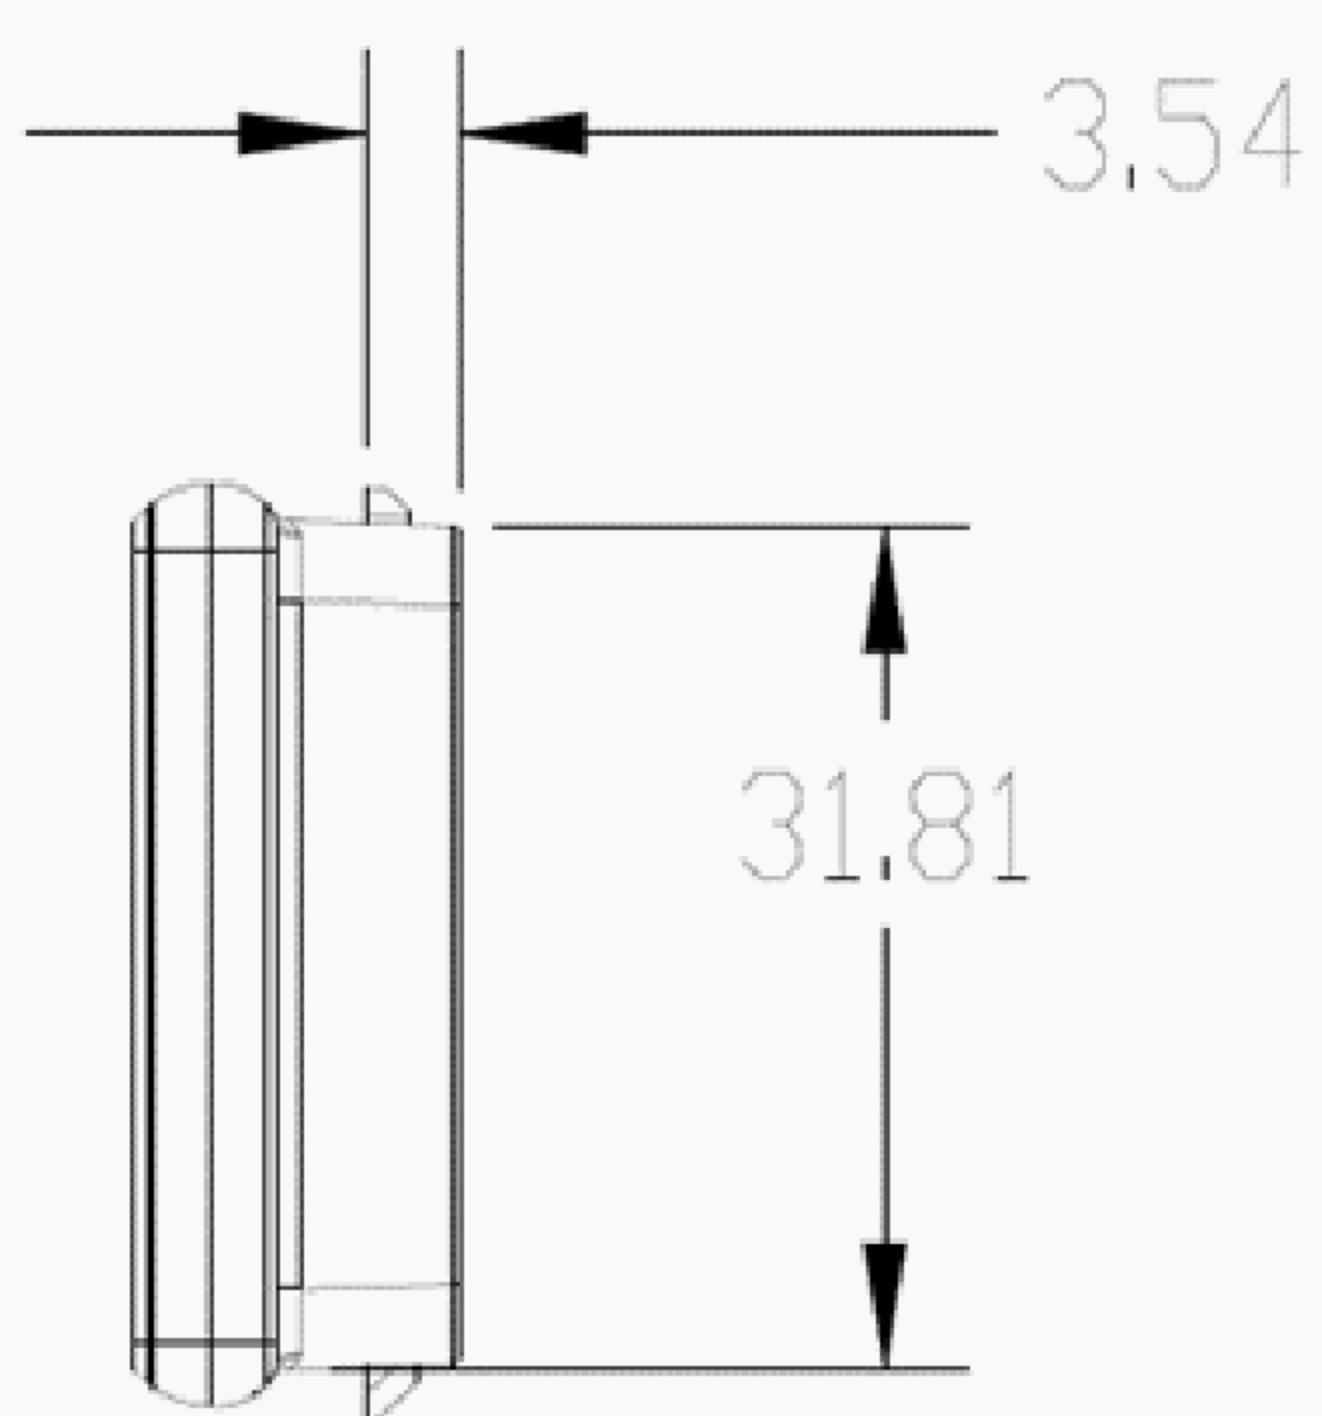

2.13" BWRY ESL

TECHNICAL DRAWINGS

TECHNICAL DETAILS

Model	SETRV3-0213-37
Dimensions (mm)	71.28 x 34.78 x 12.3
Color	White
Weight	32g
Display technology	Full graphic E-ink display
Pixel color	Black / White / Red / Yellow
Active display area (mm)	48.55 x 23.70
Resolution (Pixel)	250 x 122
Pixel density	131 DPI
Viewing angle	>170°
Operating temperature	0°- 40°C
Storage temperature	0°- 40°C
Operating Humidity	45% - 70%RH
Protection Grade	IP65
Battery	2 x CR2450
Wireless connectivity	Private Protocol
ESL operating frequency	2.400-2.480 GHz, maximum EIRP ≤ 10mW
Communication mode	AP
Communication Distance	Within 30m (Open distance: 50m)
NFC	YES
Wireless firmware update	YES
Usable pages	8
LED	Red, Green and Blue, 7 colors can be displayed
Compliance	CE, RoHS
Package unit	450/Box, 15.4Kg, 390mm*300mm*260mm