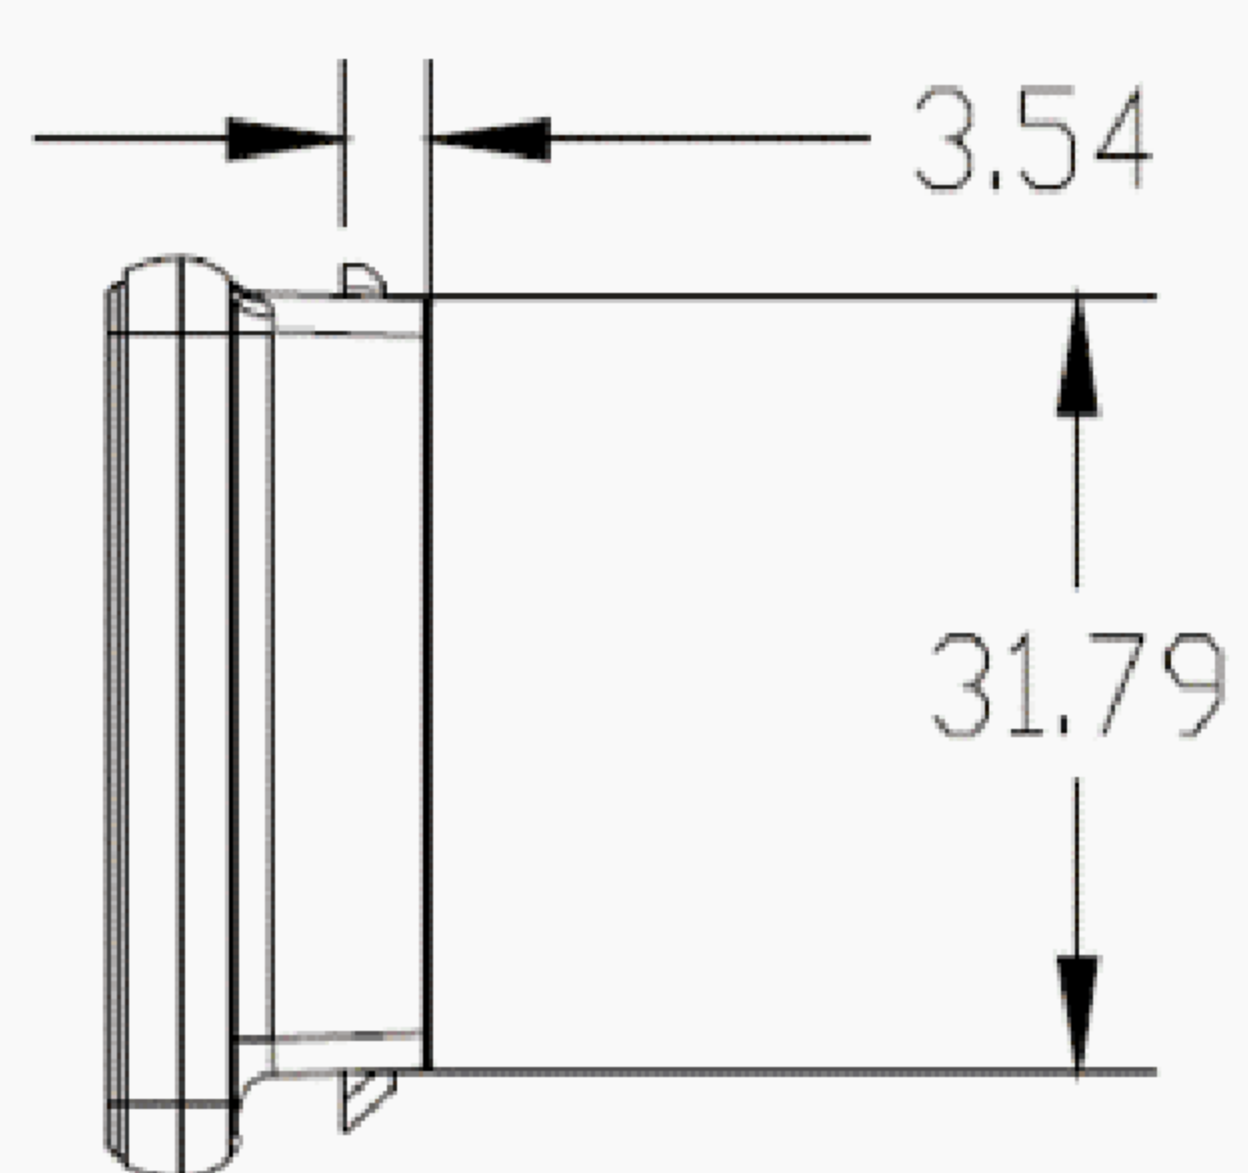

1.54" BWRY ESL

TECHNICAL DRAWINGS

TECHNICAL DETAILS

Model	SETRV3-0154-34
Dimensions (mm)	49 x 37.62 x 13.3
Color	White
Weight	20g
Display technology	Full graphic E-ink display
Pixel color	Black / White / Red / Yellow
Active display area (mm)	27.00 x 27.00
Resolution (Pixel)	200 x 200
Pixel density	189 DPI
Viewing angle	>170°
Operating temperature	0°- 40°C
Storage temperature	0°- 40°C
Operating Humidity	45% - 70%RH
Protection Grade	IP65
Battery	1 x CR2450
Wireless connectivity	Private Protocol
ESL operating frequency	2.400-2.480 GHz, maximum EIRP ≤ 10mW
Communication mode	AP
Communication Distance	Within 30m (Open diatance: 50m)
NFC	YES
Wireless firmware update	YES
Usable pages	8
LED	Red, Green and Blue, 7 colors can be displayed
Complicance	CE, RoHS