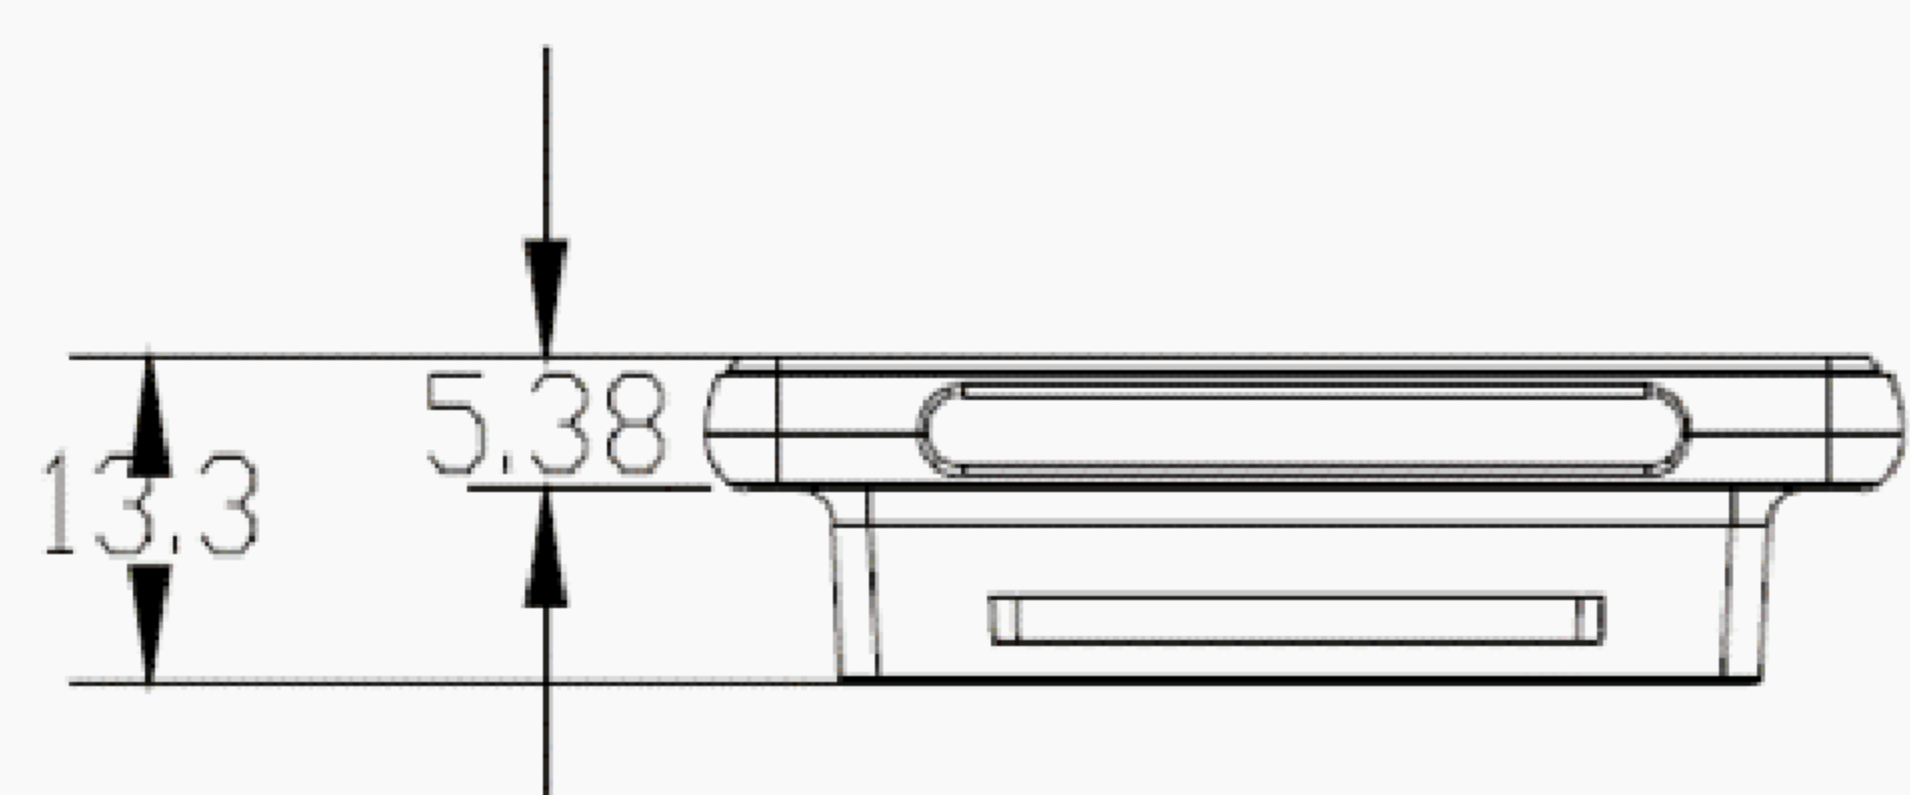

1.54" BWRY ESL

TECHNICAL DRAWINGS

TECHNICAL DETAILS

Model	SETRV3-0154-34
Dimensions (mm)	49 x 37.62 x 13.3
Color	White
Weight	20g
Display technology	Full graphic E-ink display
Pixel color	Black / White / Red / Yellow
Active display area (mm)	27.00 x 27.00
Resolution (Pixel)	200 x 200
Pixel density	189 DPI
Viewing angle	>170°
Operating temperature	0°- 40°C
Storage temperature	0°- 40°C
Operating Humidity	45% - 70%RH
Protection Grade	IP65
Battery	1 x CR2450
Wireless connectivity	Private Protocol
ESL operating frequency	2.400-2.480 GHz, maximum EIRP ≤ 10mW
Communication mode	AP
Communication Distance	Within 30m (Open diatance: 50m)
NFC	YES
Wireless firmware update	YES
Usable pages	8
LED	Red, Green and Blue, 7 colors can be displayed
Complicance	CE, RoHS