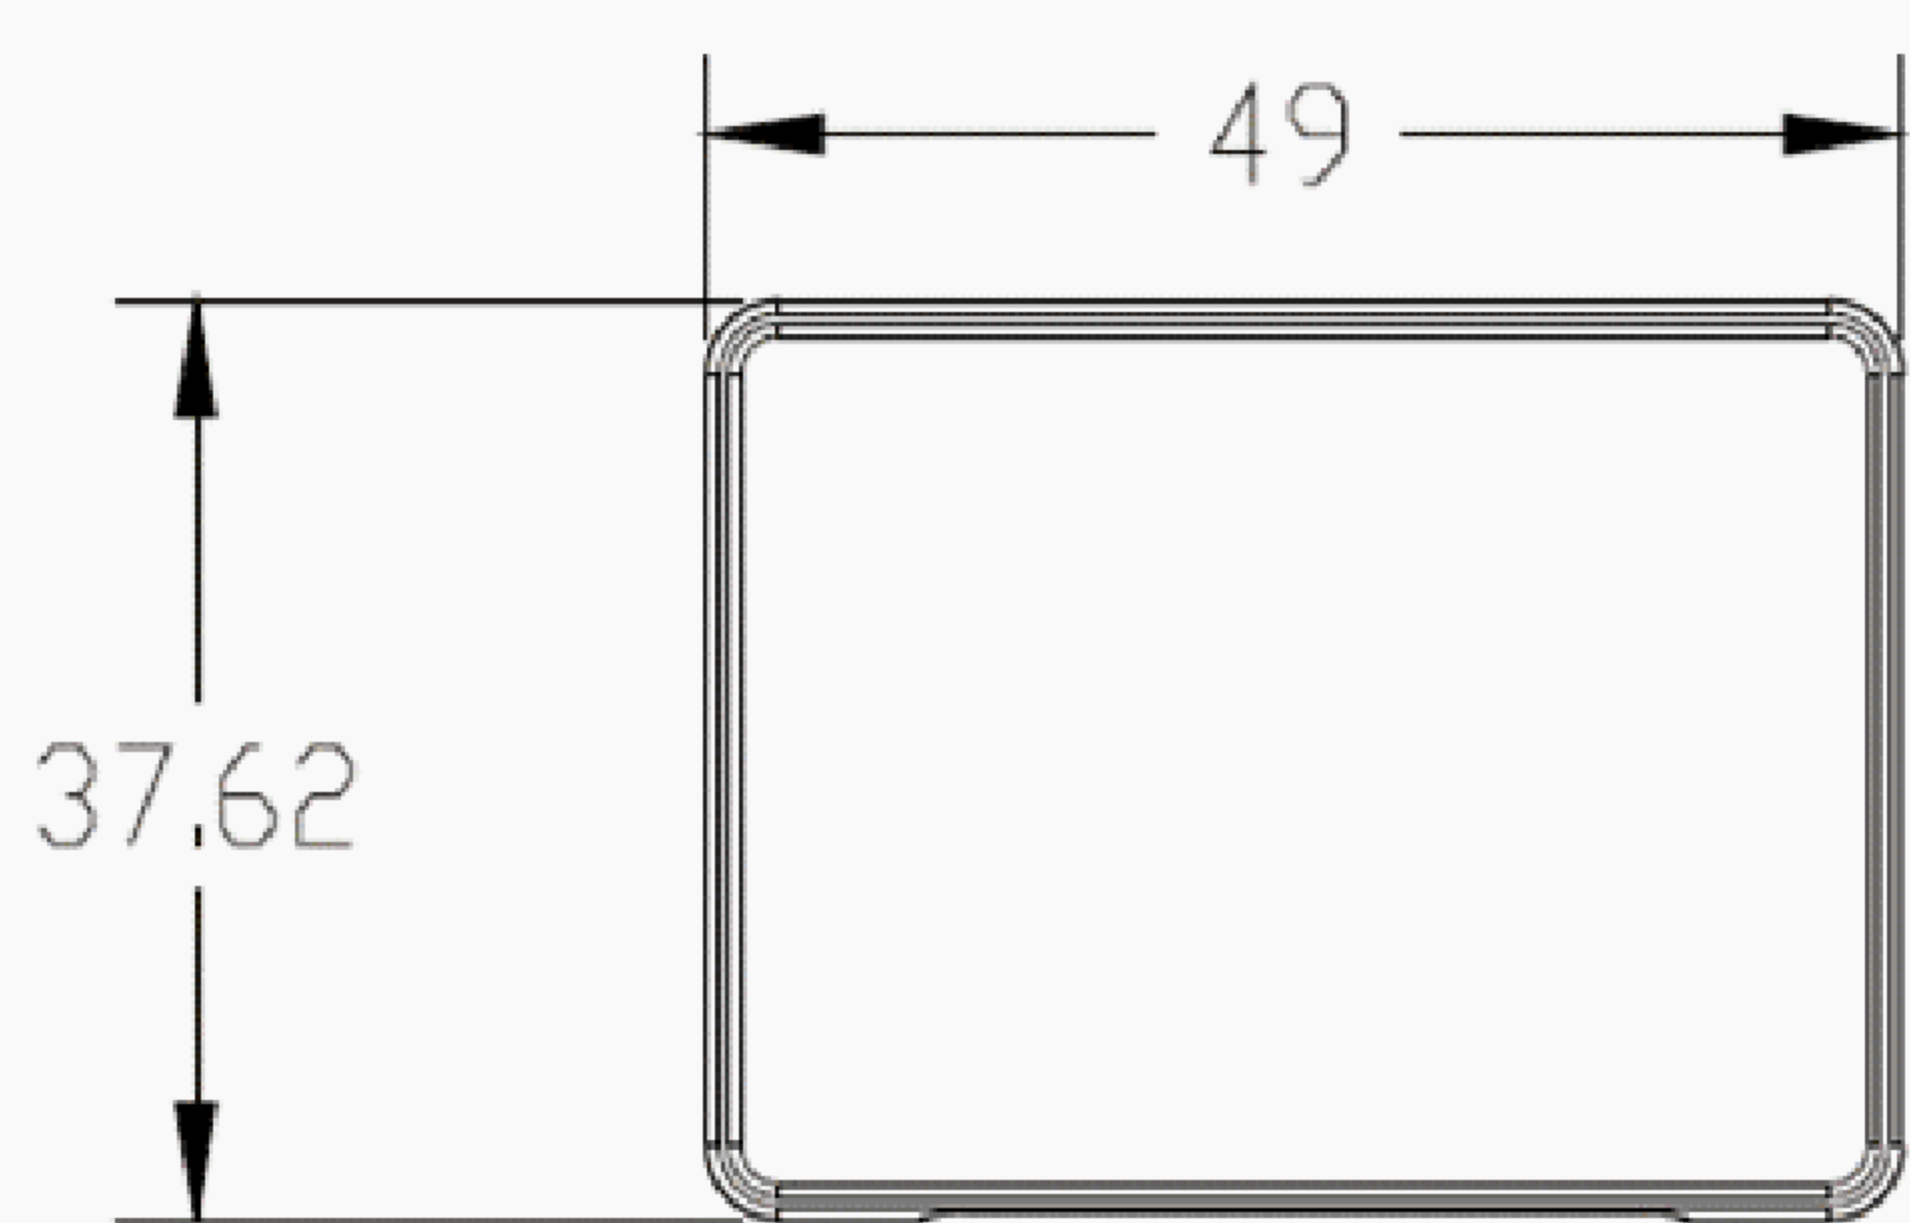

1.54" BWRY ESL

TECHNICAL DRAWINGS

TECHNICAL DETAILS

Model	SETRV3-0154-34
Dimensions (mm)	49 x 37.62 x 13.3
Color	White
Weight	20g
Display technology	Full graphic E-ink display
Pixel color	Black / White / Red / Yellow
Active display area (mm)	27.00 x 27.00
Resolution (Pixel)	200 x 200
Pixel density	189 DPI
Viewing angle	>170°
Operating temperature	0°- 40°C
Storage temperature	0°- 40°C
Operating Humidity	45% - 70%RH
Protection Grade	IP65
Battery	1 x CR2450
Wireless connectivity	Private Protocol
ESL operating frequency	2.400-2.480 GHz, maximum EIRP ≤ 10mW
Communication mode	AP
Communication Distance	Within 30m (Open diatance: 50m)
NFC	YES
Wireless firmware update	YES
Usable pages	8
LED	Red, Green and Blue, 7 colors can be displayed
Complicance	CE, RoHS