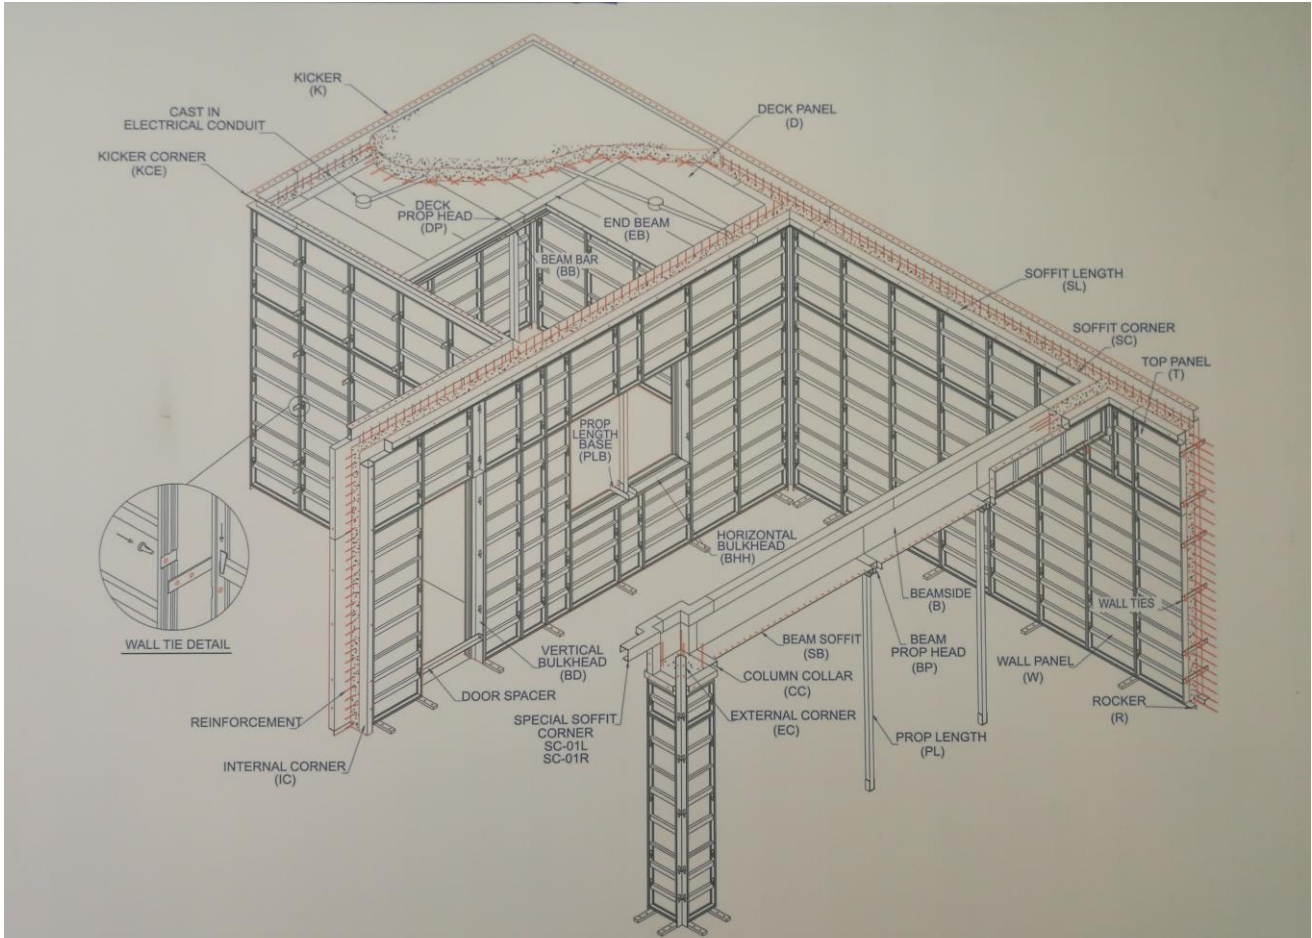

TIANDI SCAFFOLDING & FORMWORK MANUFACTURE CO.,LTD

ZHONGHONGJIANGONG STEEL STRUCTURE CO.,LTD

FACTORY:
NO 977,JIN WEI ROAD,BEICHEN DISTRICT
TIANJIN, CHINA

TEL:86-22-87892091   Email:michaelliu@scaffolds.com.cn
www.scaffolds.com.cn   www.chinaformworks.com

ALUMINUM FORMWORK PANEL