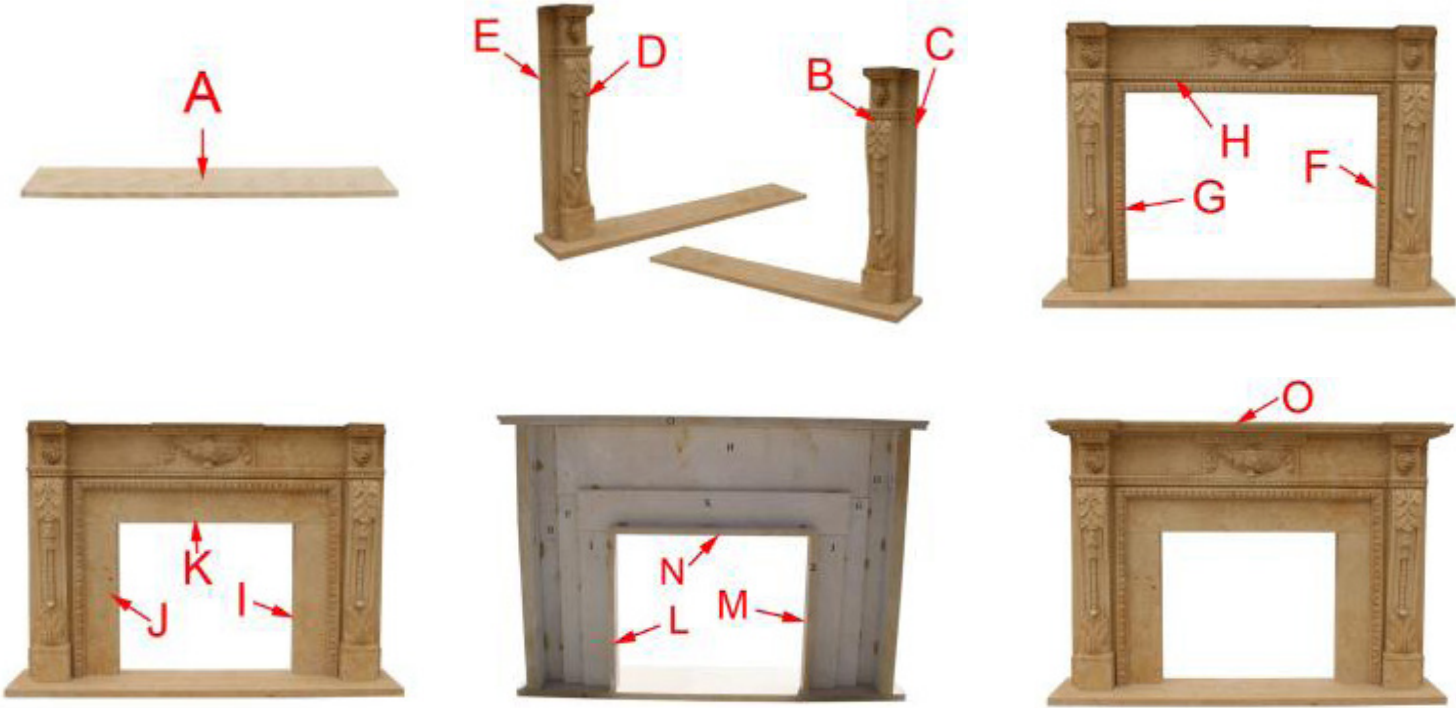

STEP 3:

All of our fireplaces are expertly assembled and polished by hand to ensure that the finished result is absolutely perfect.