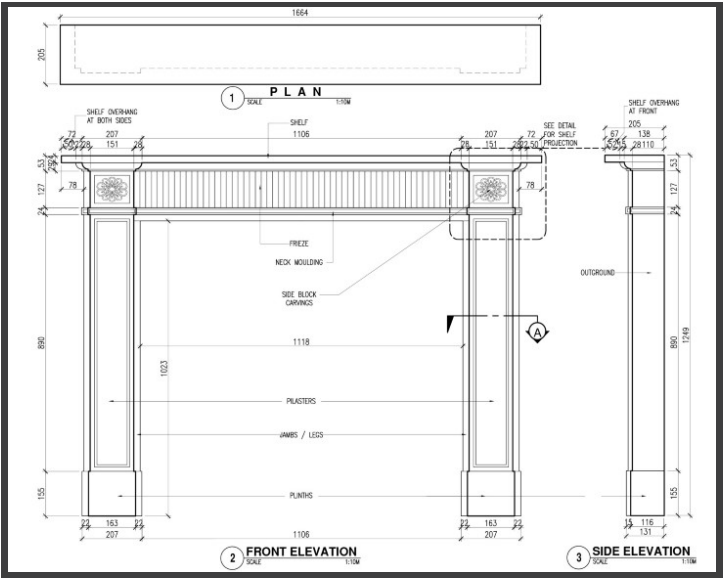

STEP 1:

Prior to commencing production, we would produce a technical drawing for review and approval.