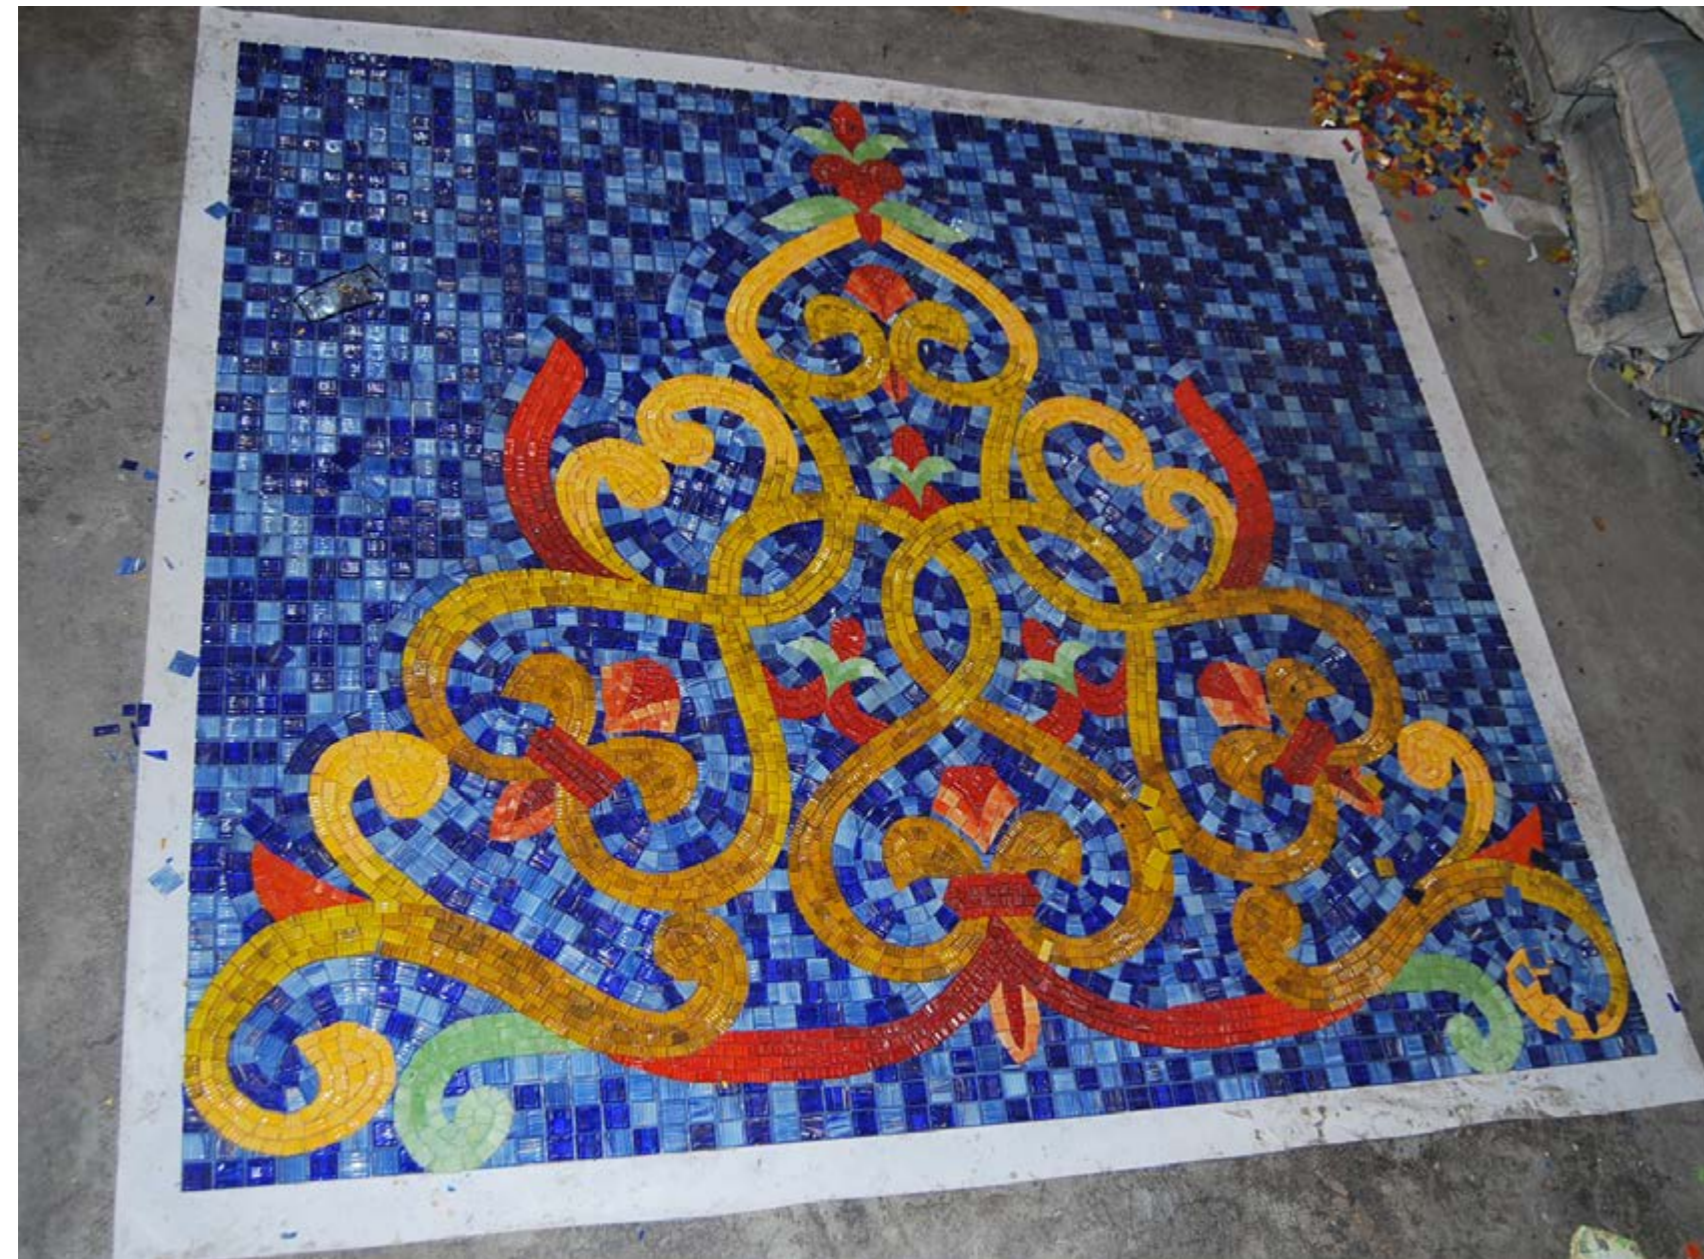

CAD Drawing For Basement Pool