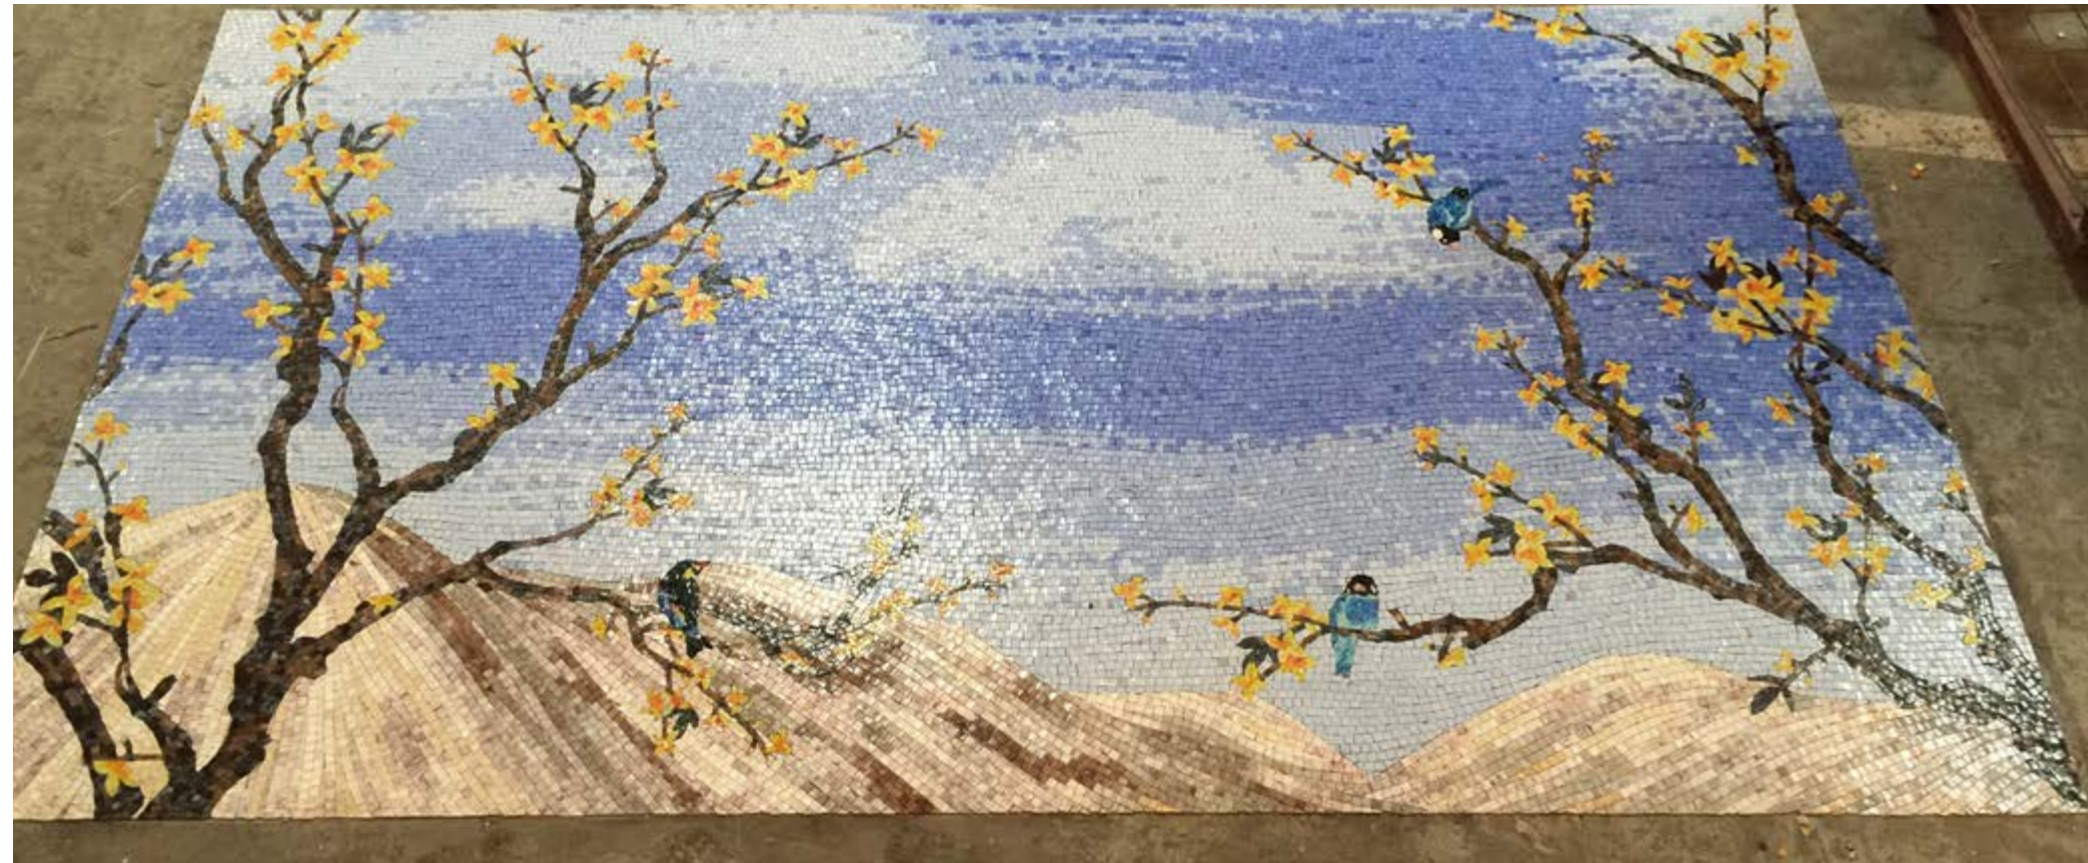

CAD Drawing For Basement Wall Mosaic