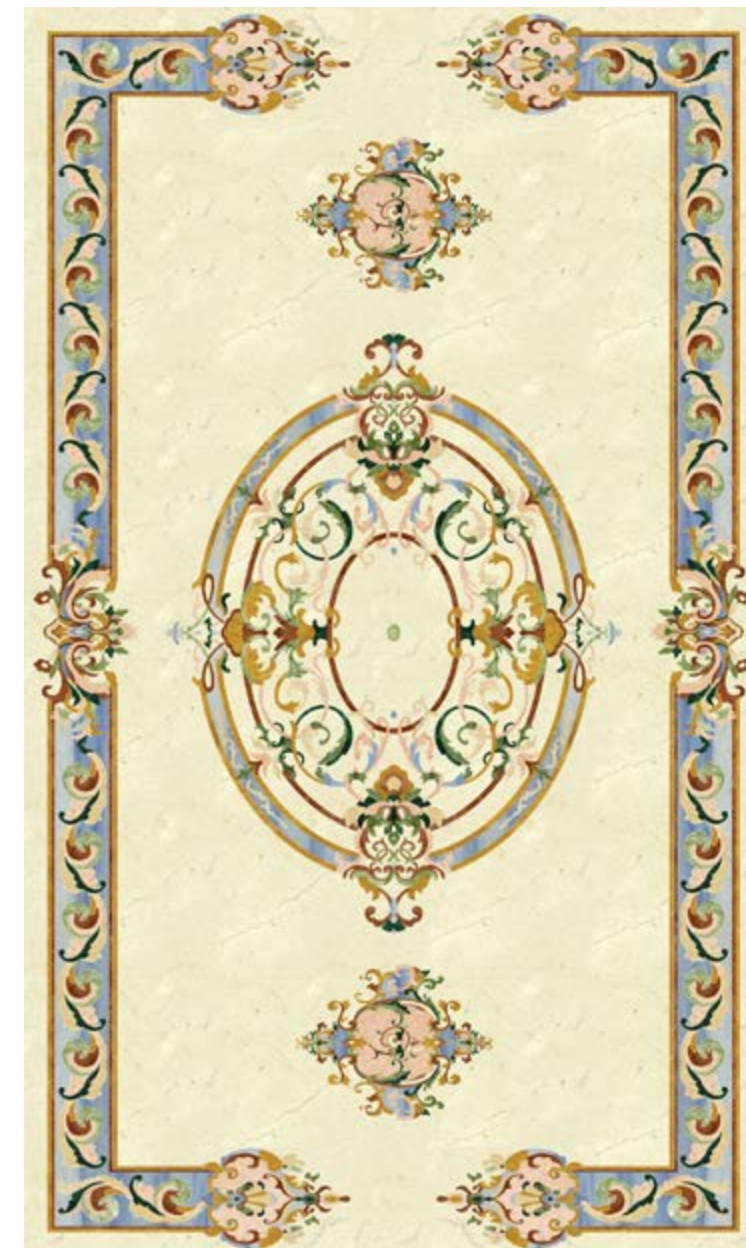

Date: July, 2013

| "Le Chateau" Medallion Design

| After Installation

| After Installation

| Design Picture

Medallion (With Sodaite Blue Material) Design Picture

After Installation

After Installation