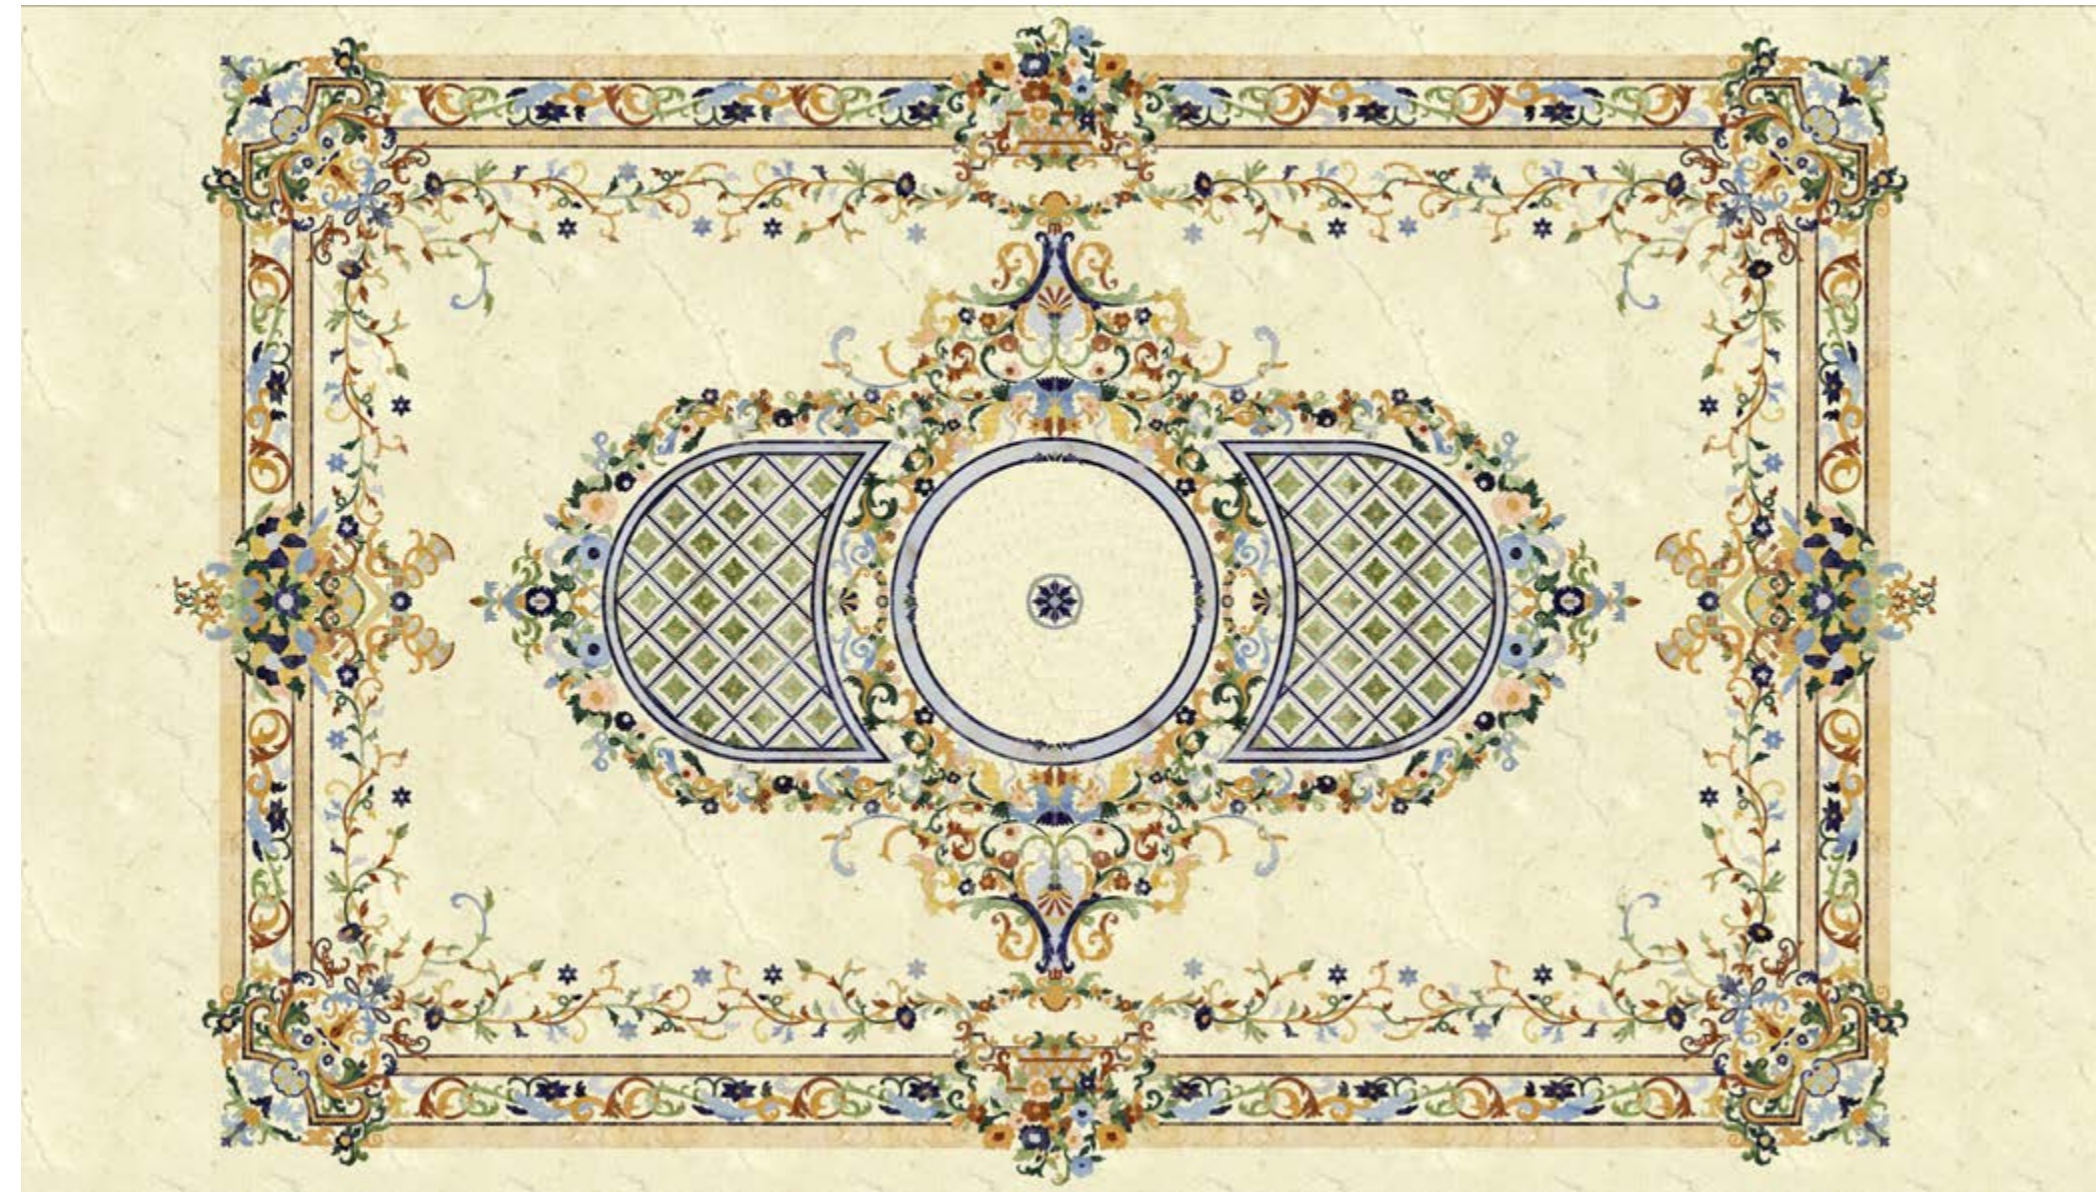

Medallion Design Picture