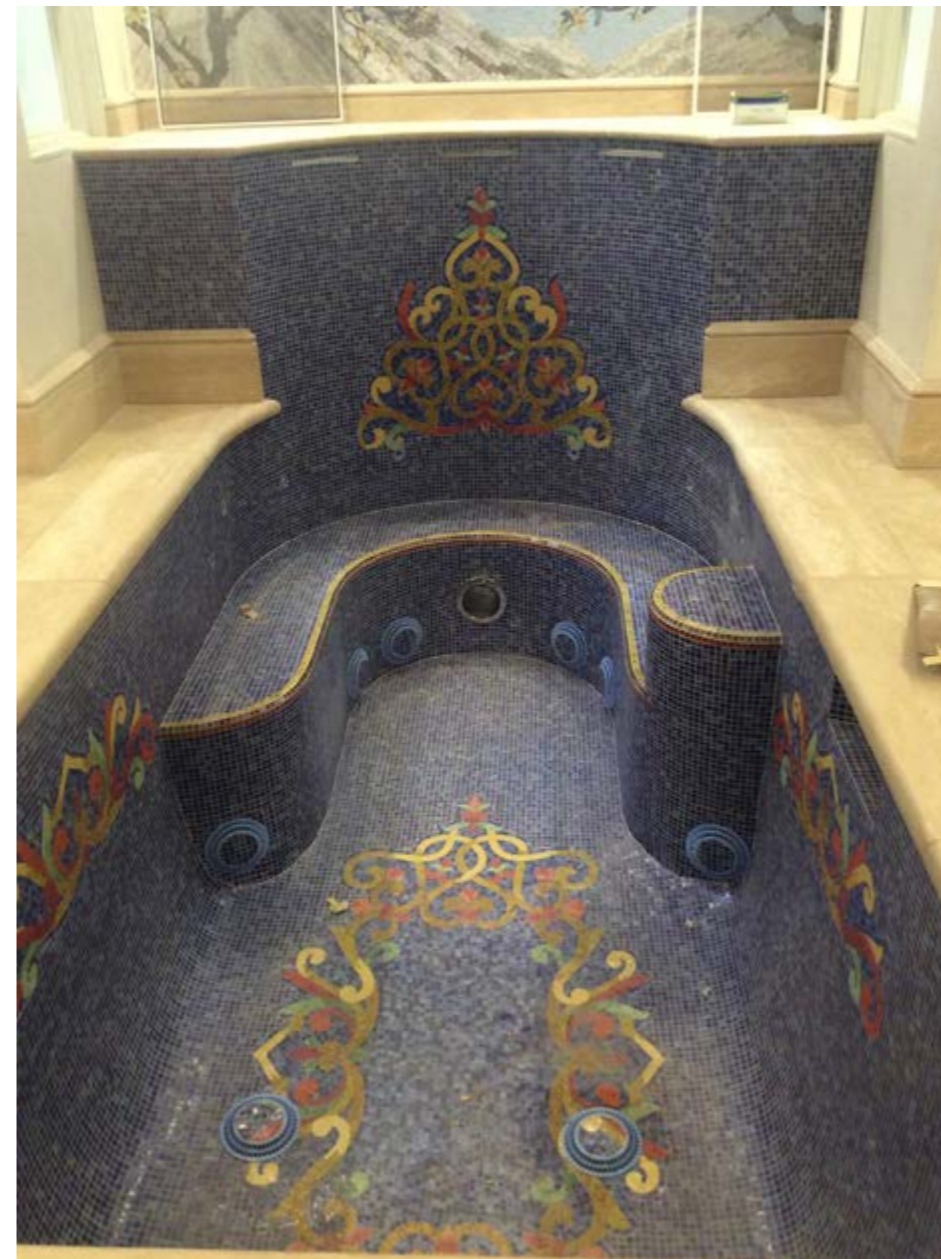

■ Bar Backsplash After Installation

| Kitchen

| Main Bar

CAD Drawing For Basement Wall Mosaic

| Finished Product

| Basement After Installation

CAD Drawing For Basement Pool

Finished Product

| Detail Of Pool Mosaic

| After Installation

| Basement Pool (Backlight)

| Basement

| Living room

| Master Bathroom

| Grand Hall

| Foyer

| Master Closet

Le Chateau Palace

Location: Bucharest, Romania

Material:

- Sodillite Blue
- Spanish Cream Marfil Molding
- Spanish Cream Marfil Tiles
- Waterjet Medallion

Application:

- Banquet Hall
- Conference Room
- Vip Room
- Dining Hall