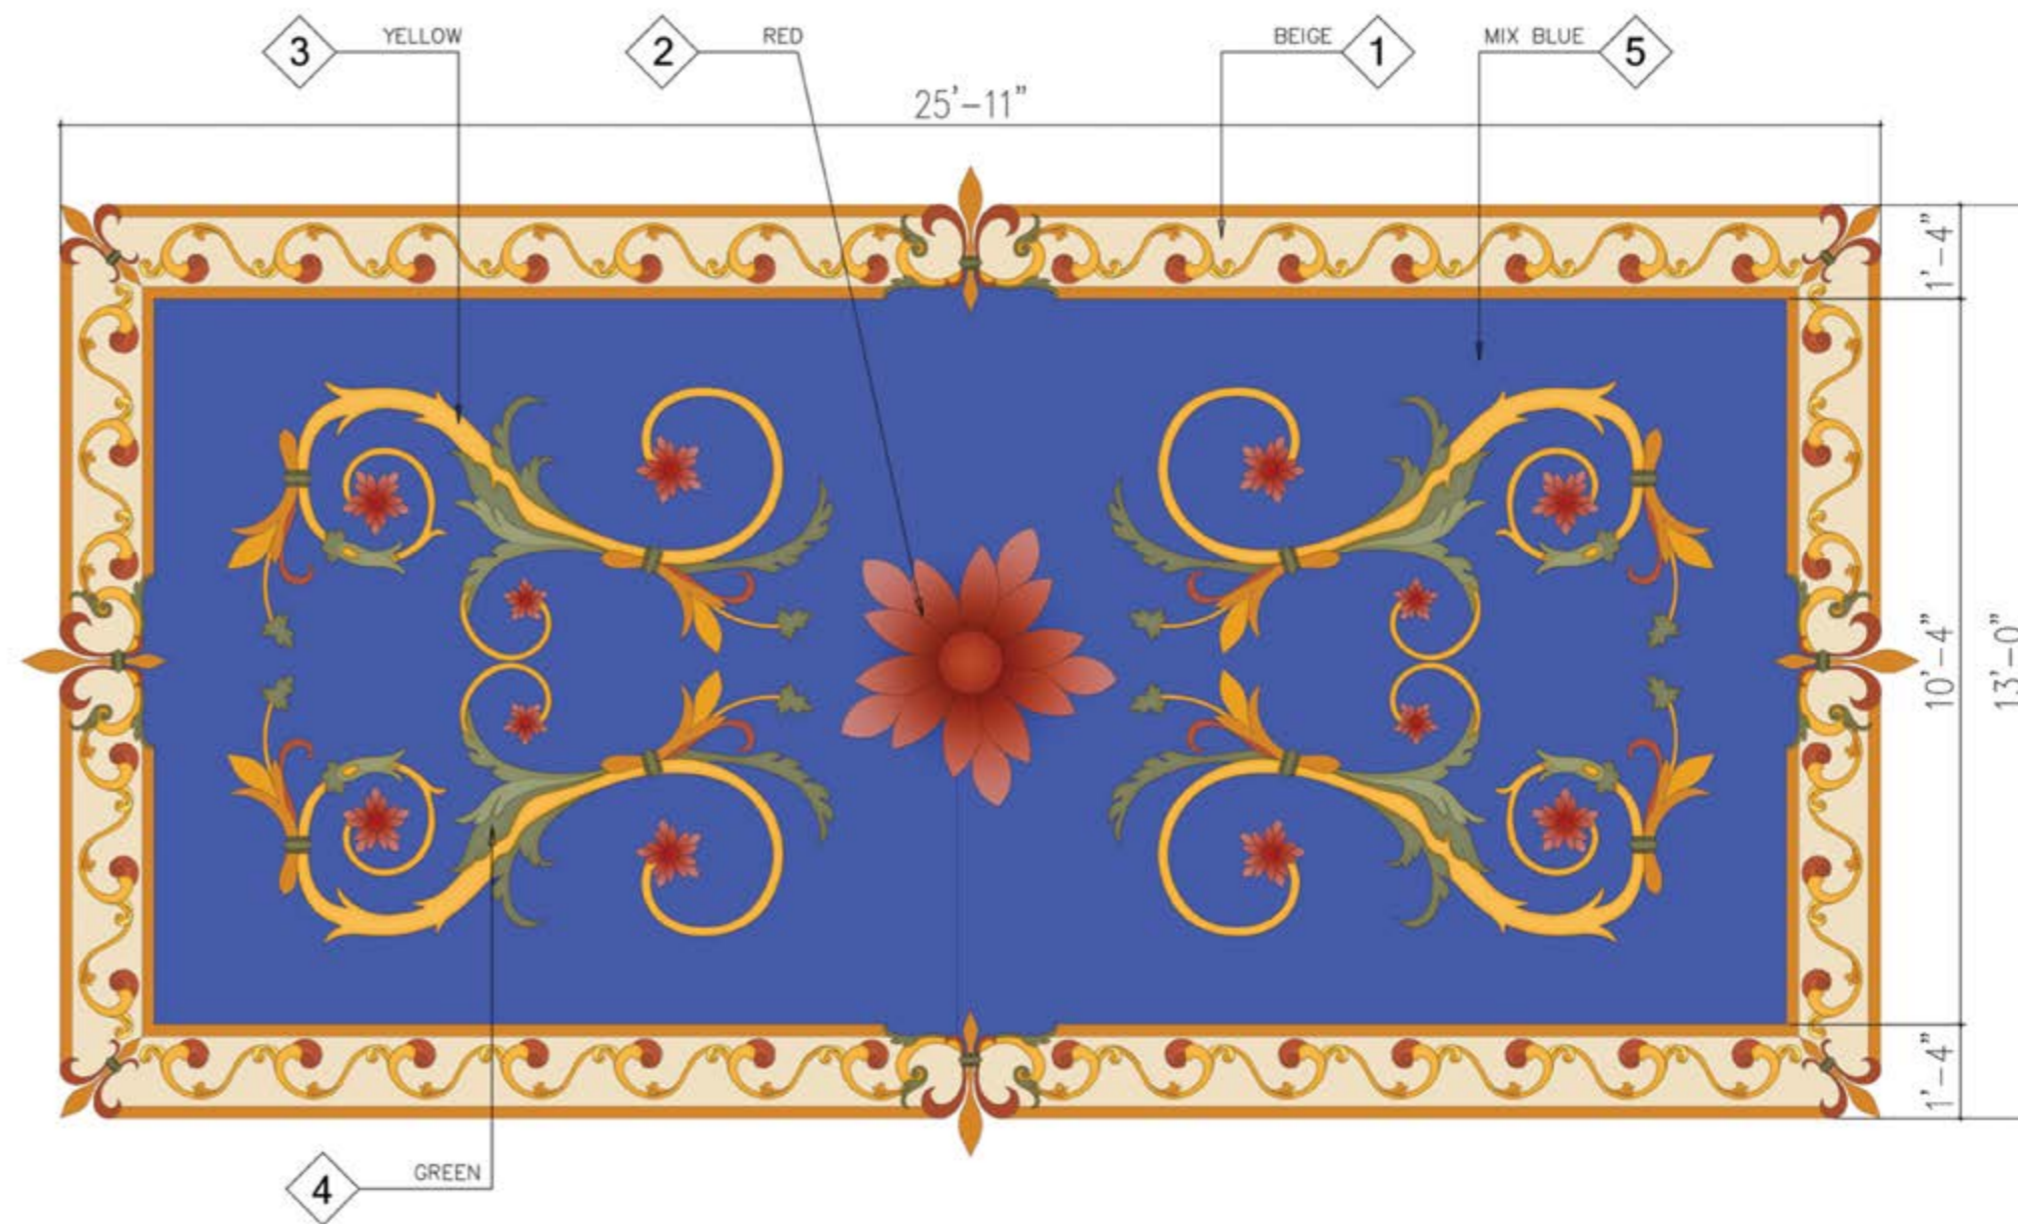

Beverly Hills Vol.5

Location: Los Angeles, USA

Material:

- Glass Art Mosaic
- Marble Art Medallion
- Bianco Carrara Fireplace
- Carrara Relief Carvings
- Honey Onyx

Application:

- Swimming Pool
- Kitchen
- Living Room
- Garden
- Wall Fountain

Date: September, 2013