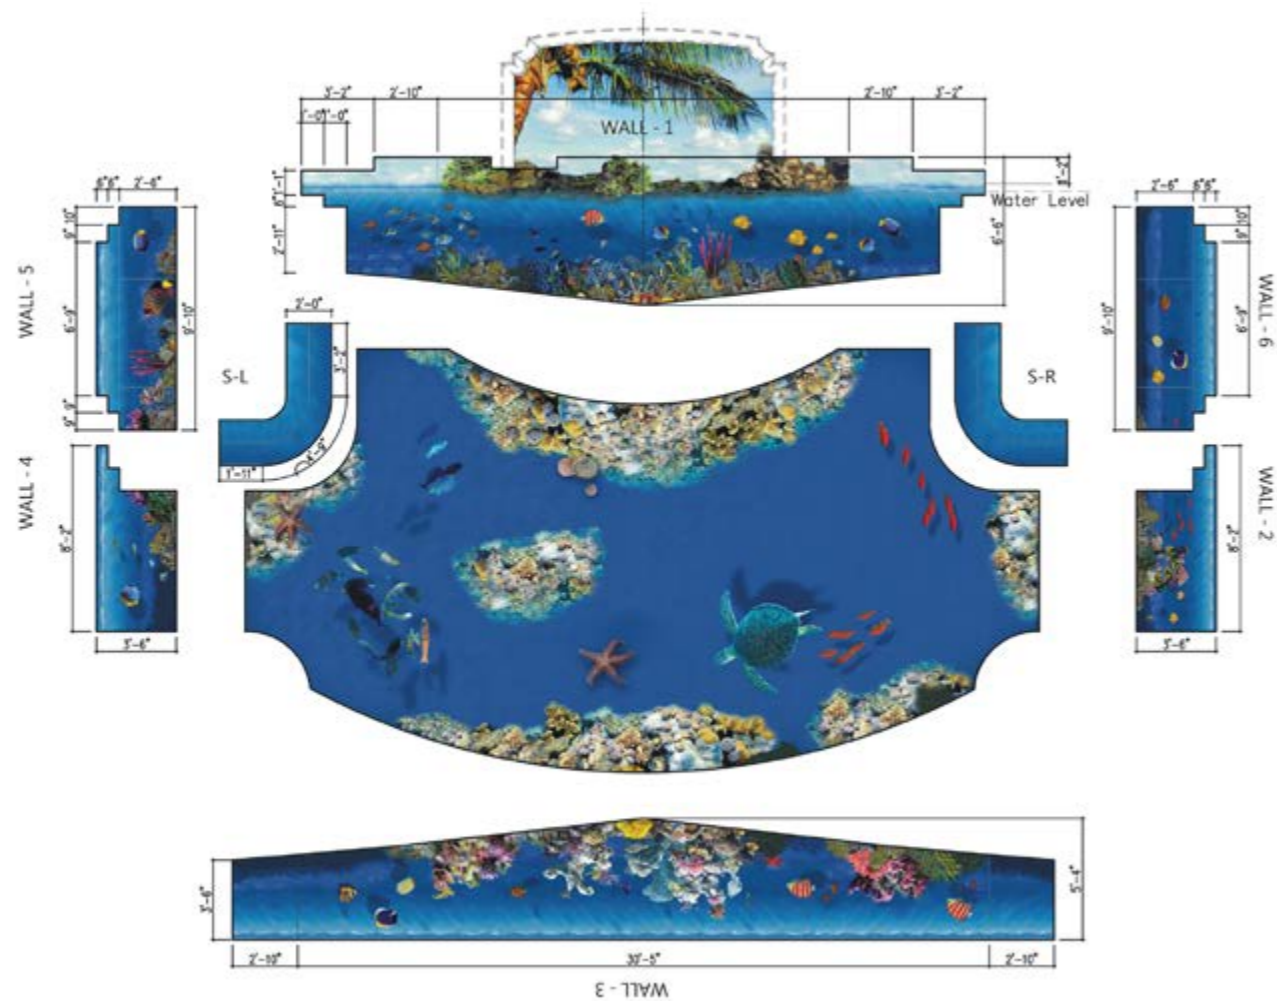

Detailed Design Of Pool