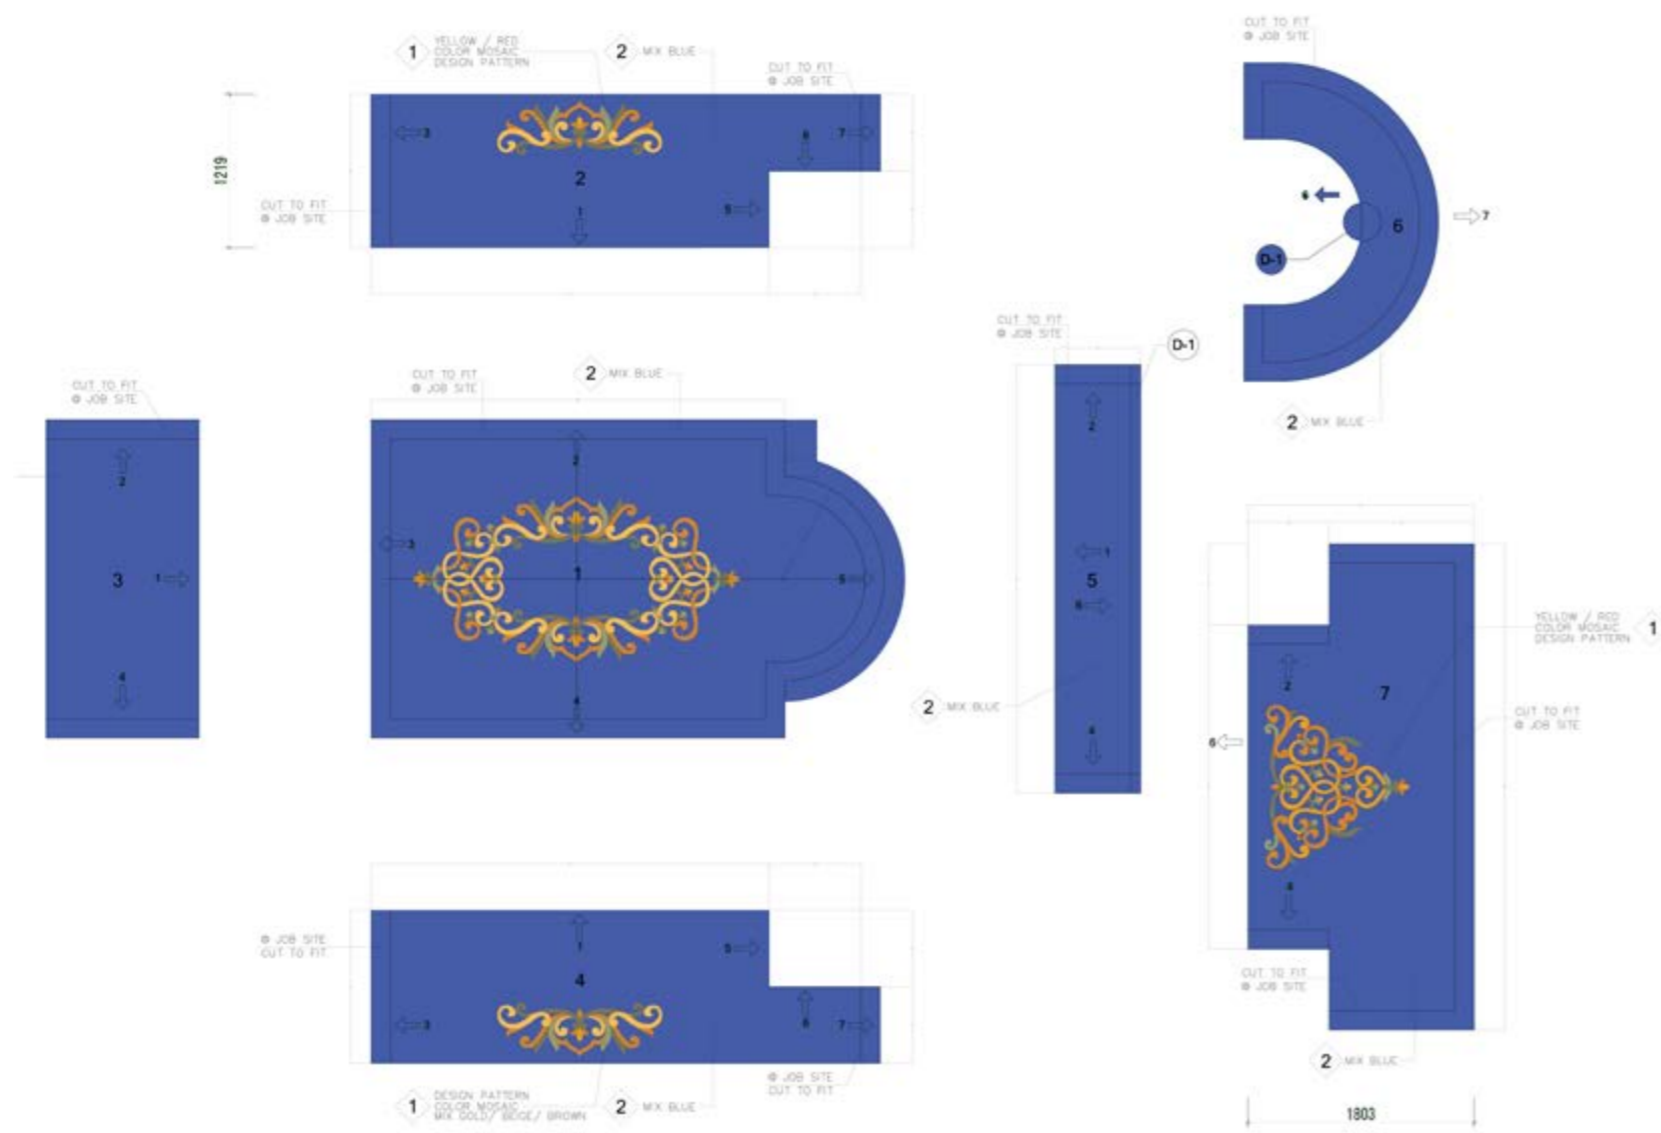

■ Bar Backsplash After Installation

| Kitchen

| Main Bar

CAD Drawing For Basement Wall Mosaic

| Finished Product

| Basement After Installation

CAD Drawing For Basement Pool

Finished Product