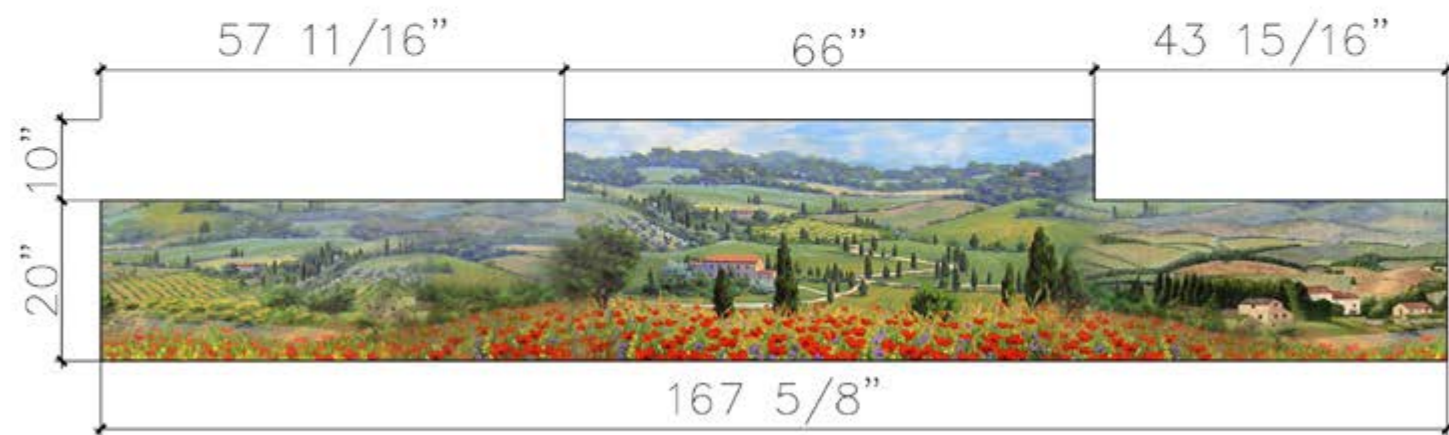

Date: September, 2011

| Front Fascia

| Main Entry

| Family Room Trellis

| Backyard

Detailed Design Of Pool

Pool Area - Glass Mosaic Pattern

Elevation - B