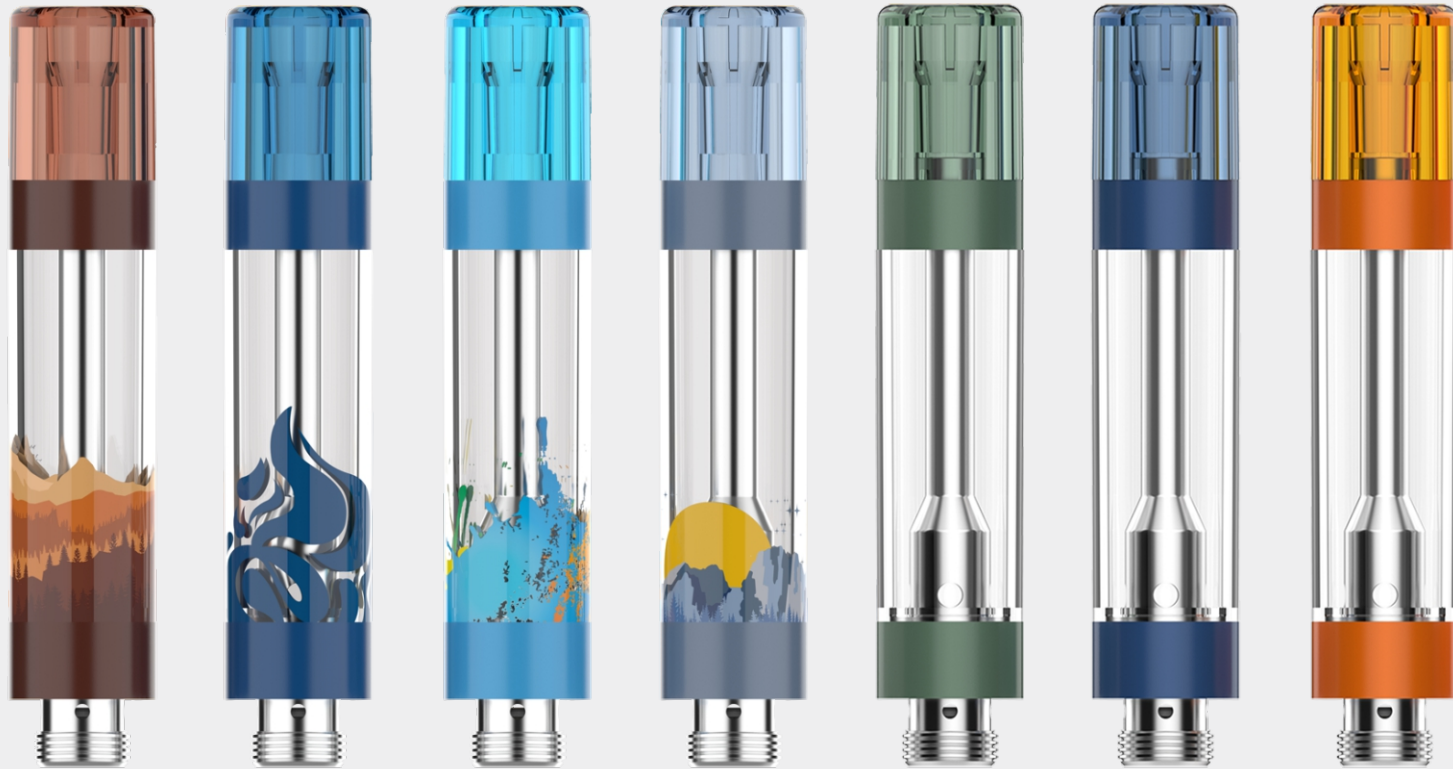

CannaMate™ P14 (0.5ml/1.0ml)

MOQ-3,000PCS