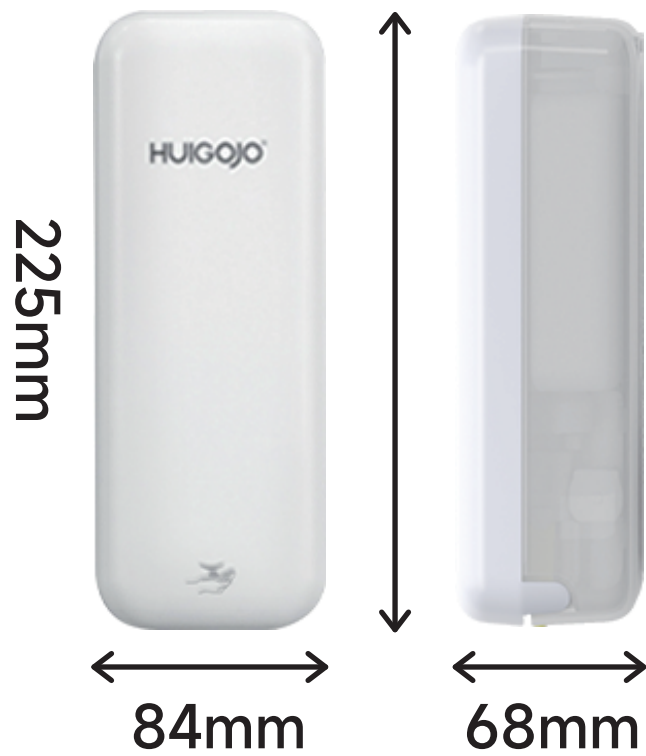

AUTOMATIC BATHROOM SOAP DISPENSER

ADVANTAGE

**IPX7 SUPER
WATERPROOF GRADE**

**10,000 TIMES LONG
BATTERY LIFE**

**LIQUID/GEL
DOSE 1.5ML**

COMPACT SIZE: 84*68*225mm

POWER SUPPLY: 2PCS AA BATTERY

CARTON SIZE: L485*W295*H505mm

PACKAGE: 36PCS/CARTON

20'GP: 13680PCS

COMPACT SIZE

POWER SUPPLY:
2PCS AA BATTERY

OPTIONAL CARTRIDGE

Refill Bottle **400ml**

Non-refill Bottle **400ml**

OPTIONAL INSTALLATION&COLOR

○ White ● Black

Single Dispenser

Double Dispenser

Double Dispenser