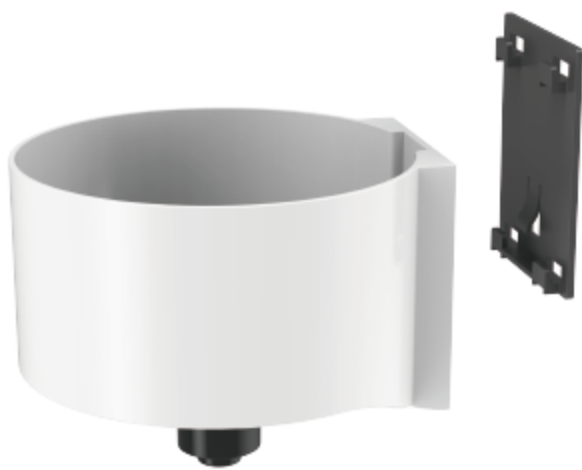

KITCHEN PAPER TOWEL DISPENSER

Product size: 156L*164W*126Hmm
Material: 100% ABS
Carton size: 505L*355W*415Hmm
Package: 18pcs/carton
Accessories: Back plate
Color: White
Installation mode: Wall Mounted
20"GP: 6800pcs

EASY TO WASH

Back plate and dispensers separation

Paper roll size: Dia < 14.3cm

SUITABLE FOR RESTAURANT, KITCHEN