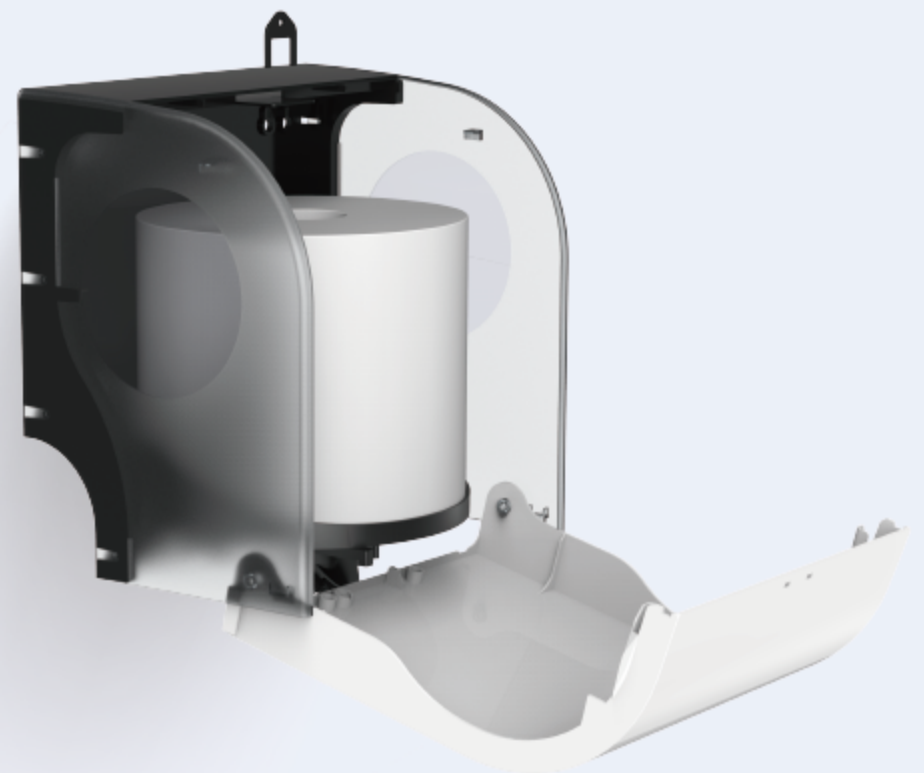

DOWN PULL PAPER TOWEL DISPENSER

Product size: 295L*227D*307H mm
Material: 100% ABS
Carton size: L383*W355*H285mm
Package: 1pc/carton
Color: White+Black
Installation: Wall Mounted

ADVANTAGE

- ① One-at-a-time dispensing, reduce consumption
- ② Large capacity, reduce replacement and labor cost
- ③ Large area for logo/picture printing
- ④ Two windows on the side, check paper level

**SUQARE COVER, NEAT LOOK
NO BREAK INSIDE,
NO CONTINUE DISPENSING**

**NEED SPECIFIC
PAPER ROLL TO FIT**

LOCK: KEY/BUTTON

PAPER ROLL SIZE: DIA92*H95MM