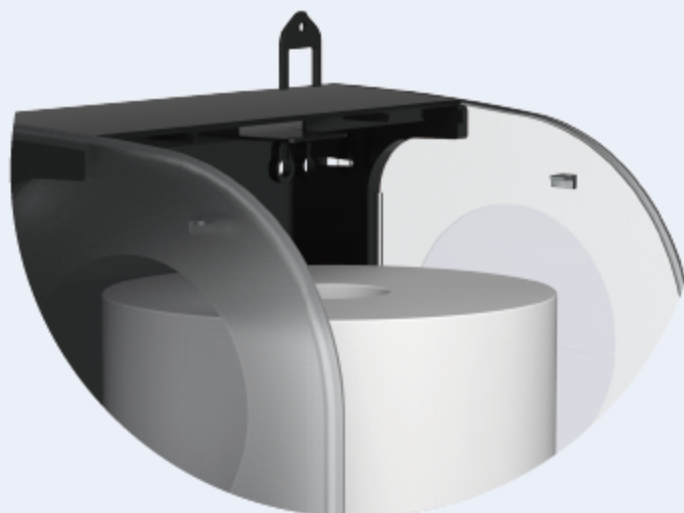

DOWN PULL PAPER TOWEL DISPENSER

Product size: 295L*227D*307H mm
Material: 100% ABS
Carton size: L383*W355*H285mm
Package: 1pc/carton
Color: White+Black
Installation: Wall Mounted

ADVANTAGE

- ① One-at-a-time dispensing, reduce consumption
- ② Large capacity, reduce replacement and labor cost
- ③ Large area for logo/picture printing
- ④ Two windows on the side, check paper level

**SUQARE COVER, NEAT LOOK
NO BREAK INSIDE,
NO CONTINUE DISPENSING**

**NEED SPECIFIC
PAPER ROLL TO FIT**

LOCK: KEY/BUTTON

PAPER ROLL SIZE: DIA92*H95MM