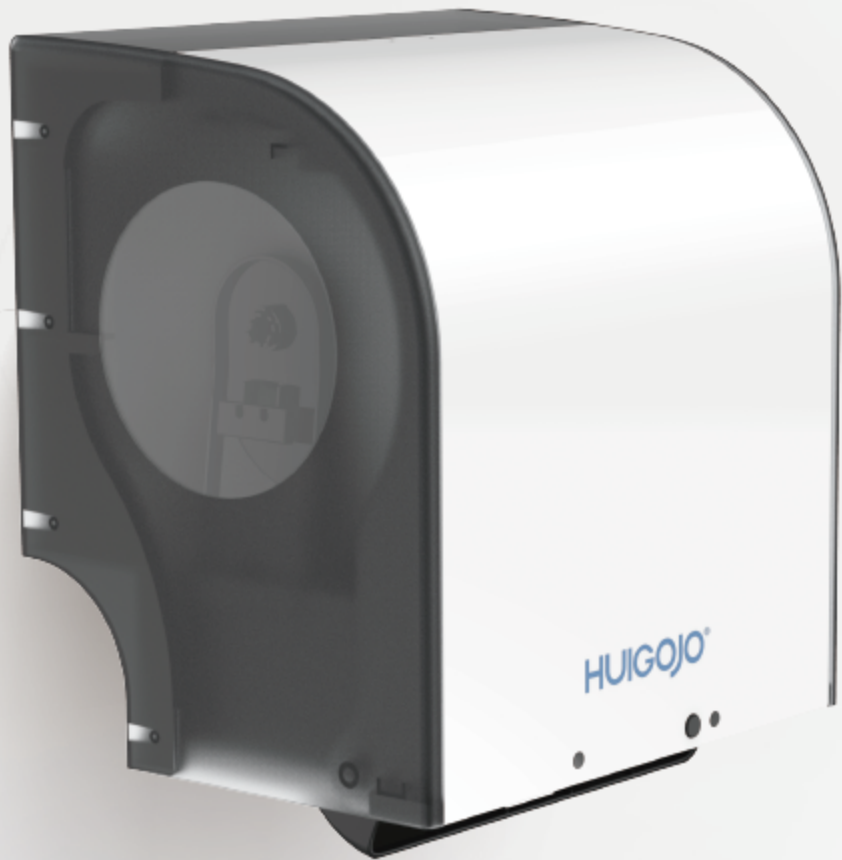

# SENSOR PAPER TOWEL DISPENSER

Without cutter,  
easy tear and safe

Low battery light,  
low paper light

Suit for specific paper roll  
with perforation

**Product size:** 307H\*295L\*227D mm  
**Material:** 100%ABS  
**Carton size:** L385\*W355\*H285mm  
**Package:** 1pc/ctn  
**Color:** White+Black  
**Installation:** Wall mounted

Clear side  
can easy see paper using

Automatic paper end feed