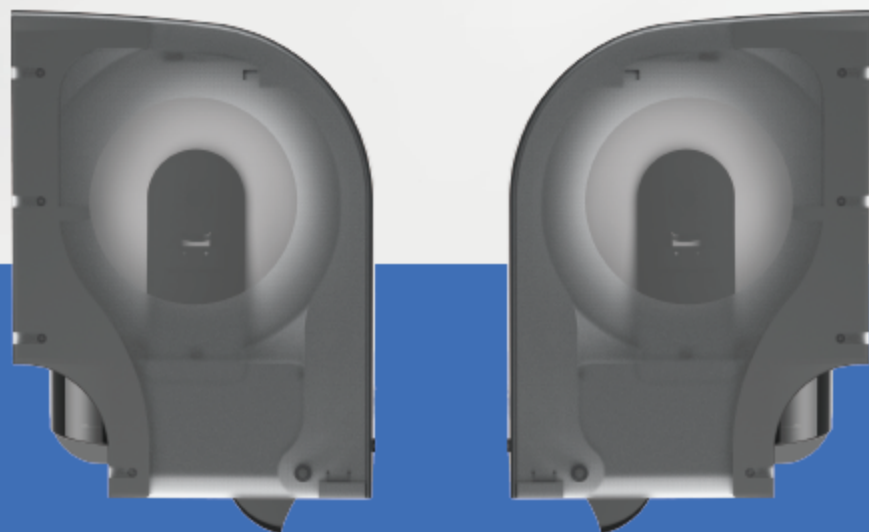

# SENSOR PAPER TOWEL DISPENSER

Without cutter,  
easy tear and safe

Low battery light,  
low paper light

Suit for specific paper roll  
with perforation

**Product size:** 307H\*295L\*227D mm  
**Material:** 100%ABS  
**Carton size:** L385\*W355\*H285mm  
**Package:** 1pc/ctn  
**Color:** White+Black  
**Installation:** Wall mounted

Clear side  
can easy see paper using

Automatic paper end feed