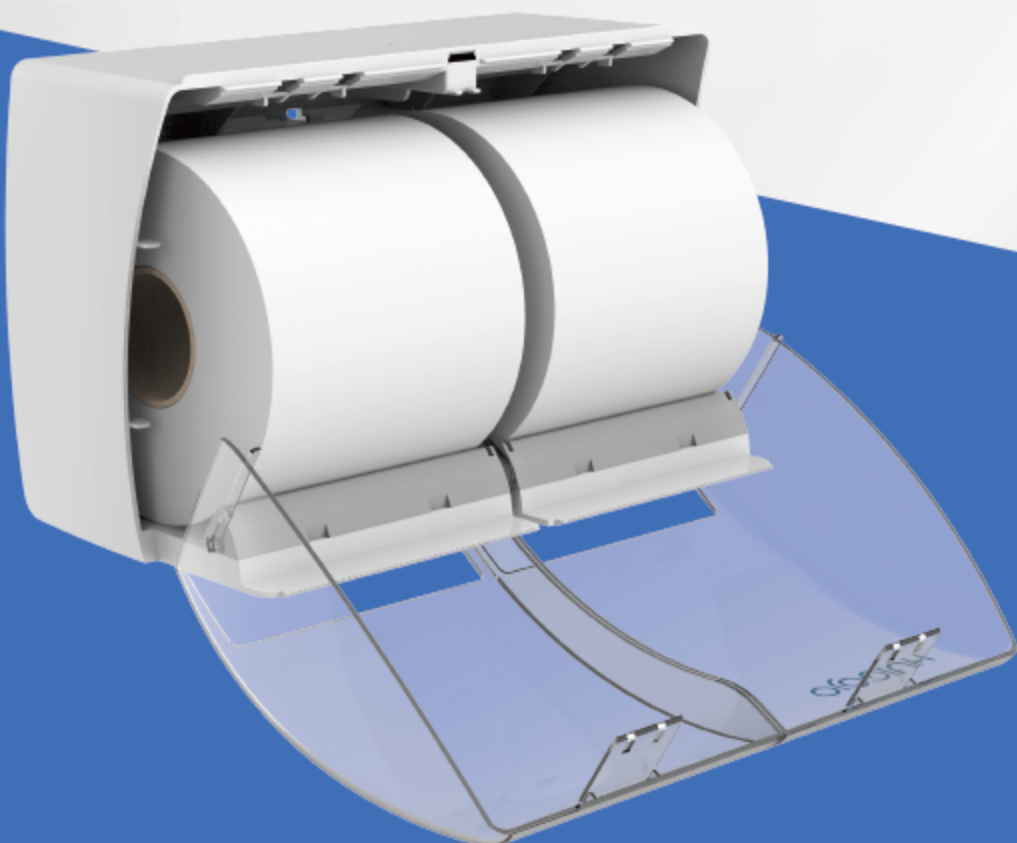

DOUBLE ROLL TISSUE DISPENSER

SIZE: 160H*264L*142D MM
MATERIAL: 100% ABS
INSTALLATION: WALL MOUNTED
CARTON SIZE: L570*W320*H375MM
PACKAGE: 8PCS/CTN

SUITABLE FOR

HOTEL

WASHROOM

RESTAURANT

PAPER SIZE:
WIDTH < 110MM SMALL ROLL TISSUE
ROLL DIAMETER < 120MM

ADVANTAGE

**DOUBLE ROLL DESIGN,
NO WORRY OUT OF TISSUE**

**NO PAPER CORE,
MORE CONVENIENT**

**INDIVIDUAL COVER DESIGN,
NO CONTAMINATION**

**WITH LOCK,
PREVENT TAKING AWAY**

CUSTOMIZED COLOR & LOGO