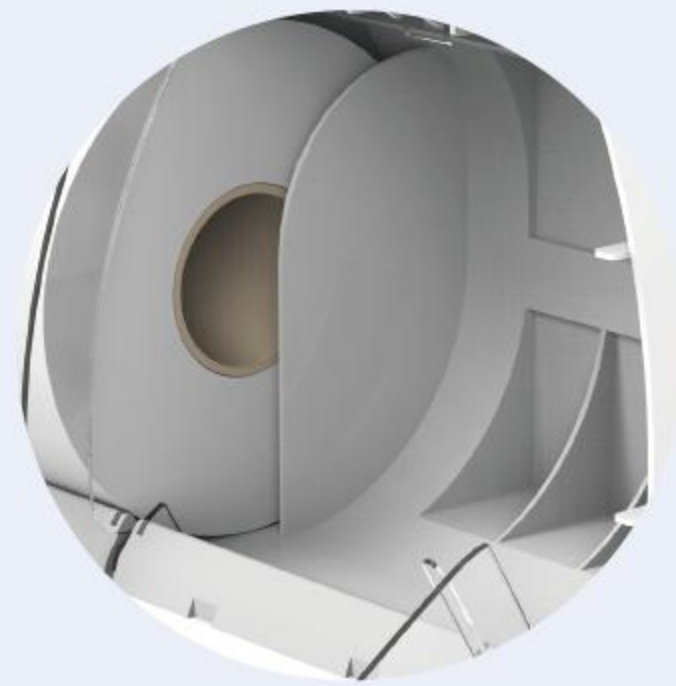

DOUBLE ROLL TISSUE DISPENSER

SIZE: 160H*264L*142D MM
MATERIAL: 100% ABS
INSTALLATION: WALL MOUNTED
CARTON SIZE: L570*W320*H375MM
PACKAGE: 8PCS/CTN

SUITABLE FOR

HOTEL

WASHROOM

RESTAURANT

PAPER SIZE:
WIDTH < 110MM SMALL ROLL TISSUE
ROLL DIAMETER < 120MM

ADVANTAGE

**DOUBLE ROLL DESIGN,
NO WORRY OUT OF TISSUE**

**NO PAPER CORE,
MORE CONVENIENT**

**INDIVIDUAL COVER DESIGN,
NO CONTAMINATION**

**WITH LOCK,
PREVENT TAKING AWAY**

CUSTOMIZED COLOR & LOGO