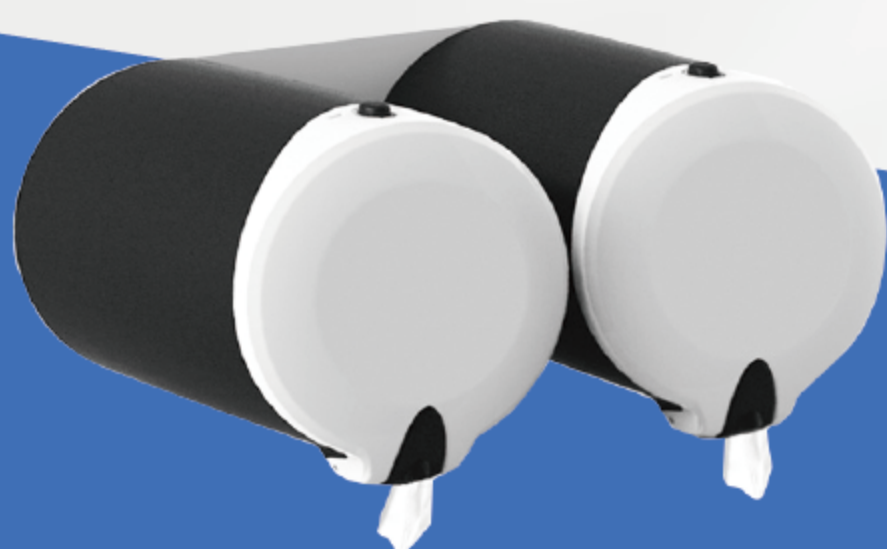

DOWN PULL TISSUE DISPENSER

Compact Size: $\phi 120 \times H 105$ mm
Material: 100% ABS
Installation: Wall Mounted/table
Carton size: 605L*450W*295H mm
Package: 24pcs/ctn

Paper size

Paper Length*Width : 180*102mm
Core Diameter: 30mm
Roll Diameter: 115mm

ADVANTAGE

-  **SMALL SIZE, SUITABLE FOR HOTEL**
-  **WITH LOCK, PREVENT TAKING AWAY**
-  **ONE-AT-A-TIME DISPENSING REDUCES CONSUMPTION**
-  **COMPLETELY ENCLOSED ROLL: WATER-PROOF, PREVENT CROSS-CONTAMINATION.**

**DOUBLE PULL TISSUE DISPENSER
FOR YOUR CHOICE**