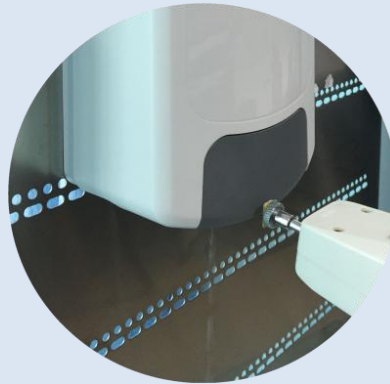

Smarlean

--Manual Soap Dispenser

Unit size:	150*100*270mm
Material:	ABS
Capacity:	1000ml
Color:	White, black
N.W/G.W:	0.8kg/1.0kg
Package:	Carton + poly bag
Inner Ctn size:	165*110*285mm
Master Ctn size:	565*345*580mm (20pcs)

Advantage:
ADA compliance; Rotary switch

- **Adjustable dose**
Foam: 0.4/0.6ml or
0.4/0.8ml
Liquid: 0.5/1.0ml
Spray: 0.8ml
- **ADA compliance:**
Hallway <4";
Pushing force <5lbs

(ADA: Americans with Disabilities Act)