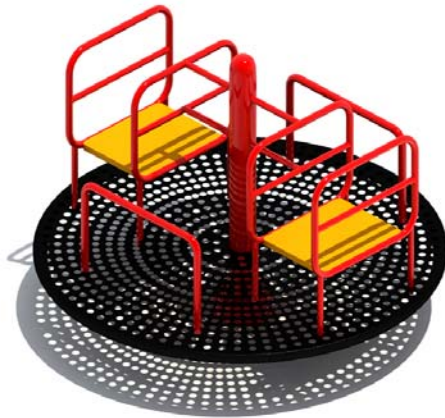

Merry go round

LE.ZM.016

Front

Materials

- a. Plastic parts: UV Resistance LLDPE
- b. Post, Metal Parts : Galvanized steel pipe
- c. Decks, Stairs: Black Steel with PVC Coated

Modules

Posts, handrail,

Unit Size(mm)

Ø1800*1000

Safety Area(mm)

Ø1800*1000

Installation (2 person): 0.5 hours

Falling Height(cm): 100

Age Range: 3-12years old