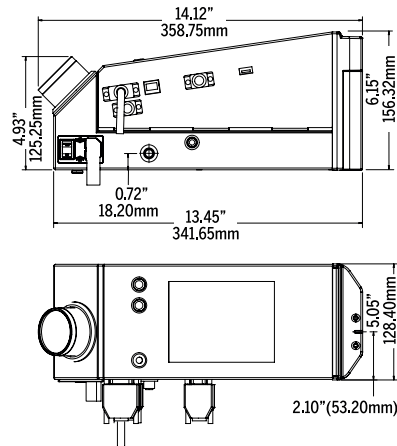

On-Board Memory

512 MB memory, CompactFlash®

Inputs / Outputs

Multiple inputs and outputs available. Contact Technical Support or see Service Manual for details.

Supported Field Types

Fixed, variable (user entered), merged, database, counters, date, offsets, time, paragraph (Text Blocks)

Basic shape drawing (circles, rectangles etc.)

Communications Protocols

RS-232 point-to-point communications
Ethernet 10/100 Base TX network communications
Binary and ASCII comms protocols and Windows drivers
Host PC mode (Remote Database) using CLARINET™
USB connectivity for job download and software updates
Zebra (ZPL) protocol support

Connectivity

Up to (4) printheads in leader/follower mode
Group job selection function and group printer control function

Network Control Software

CLARINET™ network management software
CLARiTY™ Configuration Manager
'Off-Line' set up and parameter storage available as standard

Ink/Ink System

Non-pressurized, screw-in canister; 175ml or 365ml
Colors available: black, blue, green, orange, purple, red, yellow

Power Supply

90-264VAC, 47-63 Hz, 140VA (max)
0.7 maximum amps required

Air Supply

6 Bar, 90psi, dry, uncontaminated

Operating Temperature

10°-35° C (50°-95° F)

Weight

Boxed: 12lbs (5.4kg); Unboxed: 9lbs (4.1kg)

Approvals

CE/UL60950:2000 (3rd edition)

Dimensions

New printer quote 866-871-3226

Order supplies shop.videojet.com

Call **800-843-3610**

Email info@videojet.com

or visit www.videojet.com

Videojet Technologies Inc.

1500 Mittel Blvd. Wood Dale IL 60191 / USA

©2020 Videojet Technologies Inc. — All rights reserved.

Videojet Technologies Inc.'s policy is one of continued product improvement. We reserve the right to alter design and/or specifications without notice. TrueType is a registered trademark of Apple Inc., registered in the United States and other countries.

Part No. SL000645
ss-2351-2361-us-0920
Printed in U.S.A.