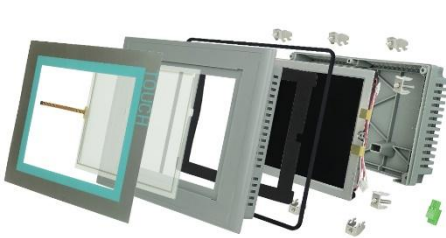

SIMATIC MP 277 8" TOUCH

REPLACEMENT PART - SIMATIC MP 277 8" TOUCH - KIT (ASSEMBLED) WITH FRONT CASING, BACK COVER, TOUCHSCREEN, OVERLAY, POWER SUPPLY CONNECTOR, MOUNTING CLIPS, GASKET AND SCREWS

Category : HMI
Subcategory: REPLACEMENT KIT
Sale price : $
For : 6AV6643-0CB01-1AX0
6AV6643-0CB01-1AX1
6AV6643-0CB01-1AX2
6AV6652-3MB01-0AA0
6AV6652-3MC01-1AA0