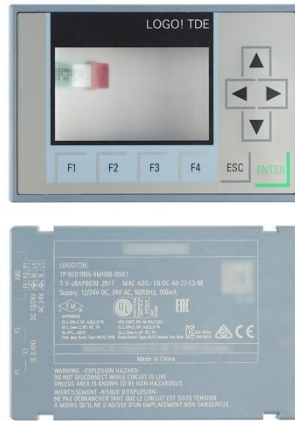

LOGO! TD TEXT DISPLAY

REPLACEMENT PART - LOGO! TD TEXT DISPLAY - KIT (ASSEMBLED) WITH FRONT CASING, BACK COVER, MEMBRANE (KEYPAD), LCD DISPLAY, GASKET, POWER SUPPLY CONNECTOR, MOUNTING CLIPS AND SCREWS

Category : TEXT DISPLAY
Subcategory: REPLACEMENT KIT
Sale price : $
For : 6ED1055-4MH00-0BA0
6ED1055-4MH00-0BA1
6ED1055-4MH08-0BA0
6ED1055-4MH08-0BA1

SIPLUS LOGO! TDE

REPLACEMENT PART - SIPLUS LOGO! TDE - KIT (ASSEMBLED) WITH FRONT CASING, BACK COVER, MEMBRANE (KEYPAD), POWER SUPPLY CONNECTOR, MOUNTING CLIPS AND SCREWS

Category : OPERATOR PANEL
Subcategory: REPLACEMENT KIT
Sale price : $
For : 6AG1055-4MH00-7BA1
6AG1055-4MH08-2BA1
6AG1055-4MH08-2BA0
6AG1055-4MH00-2BA0

TD17 TEXT DISPLAY

REPLACEMENT PART - TOUCH PANEL TP070 - KIT (ASSEMBLED) WITH FRONT CASING, BACK COVER, TOUCHSCREEN, OVERLAY, LCD DISPLAY, GASKET, POWER SUPPLY CONNECTOR, MOUNTING CLIPS AND SCREWS

Category : HMI
Subcategory: REPLACEMENT KIT
Sale price : $
For : 6AV3017-1NE30-0AX1
6AV3017-1NE30-0AX0
6AV3017-1NE30