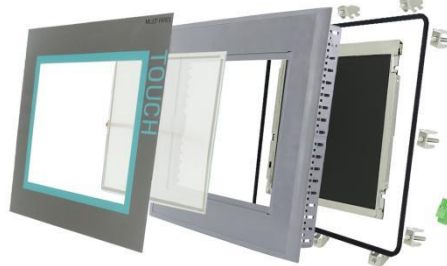

SIMATIC MP 277 10" TOUCH

REPLACEMENT PART - SIMATIC MP 277 10" TOUCH - KIT (ASSEMBLED) WITH FRONT CASING, TOUCHSCREEN, OVERLAY, LCD DISPLAY, POWER SUPPLY CONNECTOR, MOUNTING CLIPS, EVT GASKET AND GASKET

Category : HMI
Subcategory: REPLACEMENT KIT
Sale price : $
For : 6AG1643-0CD01-4AX0
6AG1643-0CD01-4AX1 6AV6643-0CB01-1AX5
6AV6643-0CD01-1AX0 6AV6643-0CD01-1AX1
6AV6643-0CD01-1AX2 6AV6643-0CD01-1AX5
6AV6643-0ED01-2AX0 6AV6643-5CD30-0YA0
6AV6643-7CD00-0CJ0 6AV6643-7CD00-0CJ1
6AV6652-3PB01-0AA0 6AV6652-3PB01-2AA0
6AV6652-3PC01-1AA0 6AV6652-3PD01-1AA0