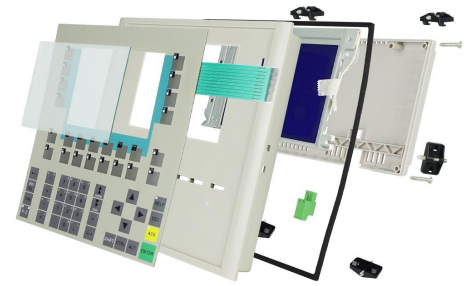

OPERATOR PANEL OP170B

REPLACEMENT PART - OPERATOR PANEL OP170B - KIT (ASSEMBLED) WITH FRONT CASING, BACK COVER, MEMBRANE (KEYPAD), GASKET, POWER SUPPLY CONNECTOR, MOUNTING CLIPS AND SCREWS

Category : OPERATOR PANEL

Subcategory: REPLACEMENT KIT

Sale price : $

For : 6AG1644-0AB01-4AX0

6AV6644-0AB01-2AX0
6AV6644-2AB01-2AX0
6AV6644-5AB10-0BJ0
6AV6644-5AB10-0BS0
6AV6644-8AB20-0AA1
6AV6652-4GA01-0AA0