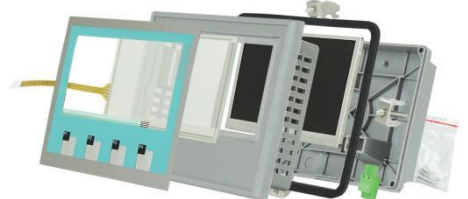

TP177B 4" PN/DP COLOR

REPLACEMENT PART - TP177B 4" PN/DP COLOR - KIT (ASSEMBLED) WITH FRONT CASING, BACK COVER, TOUCHSCREEN, OVERLAY, LCD DISPLAY, GASKET, POWER SUPPLY CONNECTOR, MOUNTING CLIPS AND SCREWS

Category : HMI
Subcategory: REPLACEMENT KIT
Sale price : $
For : 6AG1642-0BD01-2AX0
6AG1642-0BD01-4AX0
6AV6642-0BD01-3AX0