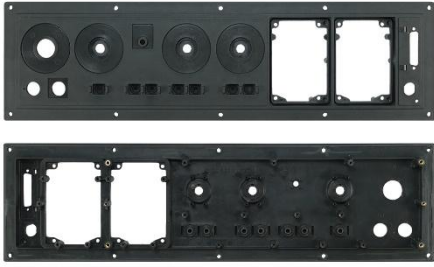

SINUMERIK 820/850/880

REPLACEMENT PART – SINUMERIK 820/850/880 - KIT (ASSEMBLED) WITH FRONT CASING

Category : OPERATOR PANEL
Subcategory: REPLACEMENT KIT
Sale price : $
For : 6FC3538-3EF20
6FC3808-3EF
6FC3238-3EF20
6FC3986-3EG20
6FC3488-3EF
6FC3181-3EF