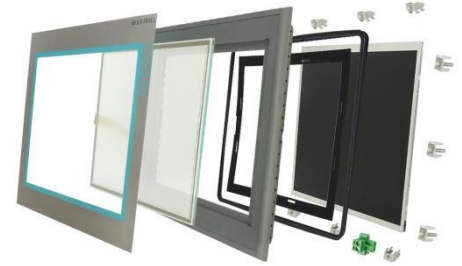

SIMATIC MP 377 12" TOUCH

REPLACEMENT PART - SIMATIC MP 377 12" TOUCH - KIT (ASSEMBLED) WITH FRONT CASING, TOUCHSCREEN, OVERLAY, LCD DISPLAY, POWER SUPPLY CONNECTOR, MOUNTING CLIPS, EVT GASKET AND GASKET

Category : HMI
Subcategory: REPLACEMENT KIT
Sale price : $
For : 6AG1644-0AA01-4AX0
6AV6644-0AA01-2AX0
6AV6644-0AA01-2AX1
6AV6644-5AA10-0BJ0
6AV6644-5AA10-0CG0
6AV6644-5AA10-0HW0
6AV6652-4FA01-0AA0
6AV6652-4FC01-2AA0