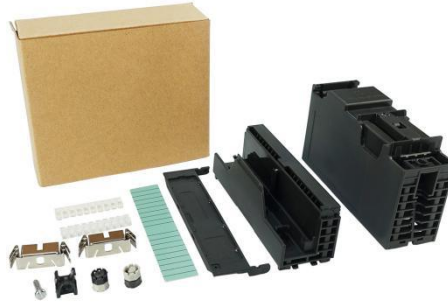

SIMATIC S7-300 PLC 20-Pole

REPLACEMENT PART - SIMATIC S7-300 PLC 20-Pole - KIT (ASSEMBLED) WITH FRONT CASING, BACK COVER, LABEL, LIGHT GUIDE, METAL FITTINGS AND SCREWS

Category : OPERATOR PANEL
Subcategory: REPLACEMENT KIT
Sale price : $
For : 6AG1195-7KF00-2XA0

- 6AG1321-1BH02-2AA0 6ES7321-7RD00-0AB0
- 6AG1321-1CH20-2AA0 6ES7322-1BF01-0AA0
- 6AG1321-1FF01-2AA0 6ES7322-1BH01-0AA0
- 6AG1321-7BH01-2AB0 6ES7322-1BH10-0AA0
- 6AG1321-7RD00-4AB0 6ES7322-1CF00-0AA0
- 6AG1322-1BF01-2XB0 6ES7322-1FF01-0AA0
- 6AG1322-1BH01-2AA0 6ES7322-1FH00-0AA0
- 6AG1322-1CF00-7AA0 6ES7322-1FL00-0AA0
- 6AG1322-1FF01-7AA0 6ES7322-1HF01-0AA0
- 6AG1322-1FH00-7AA0 6ES7322-1HH01-0AA0
- 6AG1322-8BF00-2AB0 6ES7322-5RD00-0AB0
- 6AG1323-1BH01-2AA0 6ES7322-5SD00-0AB0
- 6AG1331-7RD00-2AB0 6ES7322-8BF00-0AB0
- 6AG1331-7SF00-4AB0 6ES7323-1BH01-0AA0
- 6AG1332-5HB01-2AB0 6ES7327-1BH00-0AB0
- 6AG1332-5HD01-7AB0 6ES7331-7RD00-0AB0
- 6AG1332-7ND02-4AB0 6ES7331-7SF00-0AB0
- 6AG1334-0KE00-7AB0 6ES7332-5HB01-0AB0
- 6AG1336-4GE00-2AB0 6ES7332-5HD01-0AB0
- 6AG1350-1AH03-2AE0 6ES7332-5HF00-0AB0
- 6AG1350-1AH03-2AY0 6ES7332-5RD00-0AB0
- 6AG1370-0AA01-7AA0 6ES7332-7ND02-0AB0
- 6AG1950-2AA01-4AA0 6ES7334-0CE01-0AA0
- 6ES7195-7KF00-0XA0 6ES7334-0KE00-0AB0
- 6ES7321-1BH02-0AA0 6ES7336-4GE00-0AB0
- 6ES7321-1BH10-0AA0 6ES7338-4BC01-0AB0
- 6ES7321-1BH50-0AA0 6ES7350-1AH03-0AE0
- 6ES7321-1BL00-0AA0 6ES7370-0AA01-0AA0
- 6ES7321-1CH20-0AA0 6ES7374-2XH01-0AA0
- 6ES7321-1FF01-0AA0 6GT2002-0GA10
- 6ES7321-1FH00-0AA0 7MH4950-1AA01
- 6ES7321-7BH01-0AB0 7MH4950-2AA01