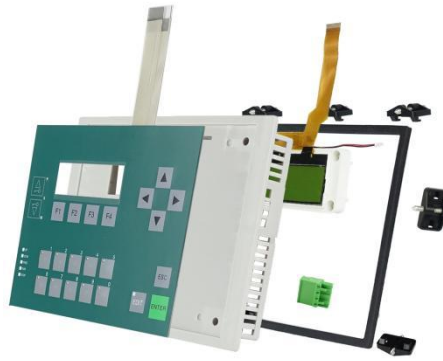

SIPLUS GEA C7-613

REPLACEMENT PART - SIPLUS GEA C7-613 OPERATOR PANEL - KIT (ASSEMBLED) WITH FRONT CASING, MEMBRANE (KEYPAD), LCD DISPLAY, POWER SUPPLY CONNECTOR, MOUNTING CLIPS AND EVT GASKET

Category : OPERATOR PANEL
Subcategory: REPLACEMENT KIT
Sale price : $
For : 6AG1613-1SB01-4AC0
6AG1613-1SB02-4AC0
6ES7613-1SB02-0AC0
6ES7613-1SB02-1AC0
0005-4050-430