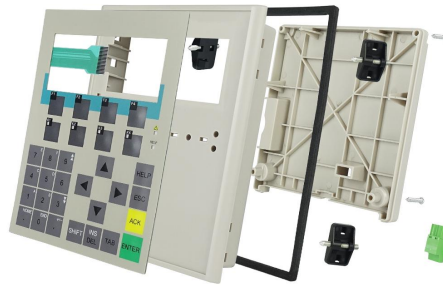

OPERATOR PANEL OP77

REPLACEMENT PART - OPERATOR PANEL OP77 - KIT (ASSEMBLED) WITH FRONT CASING, BACK COVER, MEMBRANE (KEYPAD), GASKET, POWER SUPPLY CONNECTOR, MOUNTING CLIPS AND SCREWS

Category : OPERATOR PANEL

Subcategory: REPLACEMENT KIT

Sale price : $

For : 6AG1644-0AA01-4AX0

6AV6644-0AA01-2AX0
6AV6644-0AA01-2AX1
6AV6644-5AA10-0BJ0
6AV6644-5AA10-0CG0
6AV6644-5AA10-0HW0
6AV6652-4FA01-0AA0
6AV6652-4FC01-2AA0