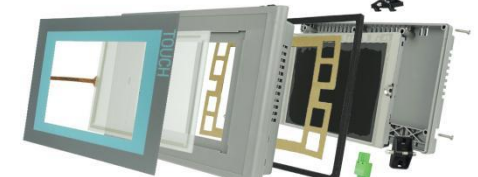

TP277 6" TOUCH PANEL

REPLACEMENT PART - TP277 6" TOUCH PANEL - KIT (ASSEMBLED) WITH FRONT CASING, BACK COVER, TOUCHSCREEN, OVERLAY, LCD DISPLAY, GASKET, POWER SUPPLY CONNECTOR, MOUNTING CLIPS AND SCREWS

Category : HMI
Subcategory: REPLACEMENT KIT
Sale price : $
For : 6AG1643-0AA01-4AX0
6AV6643-0AA01-1AX0
6AV6643-0AA01-1AX1