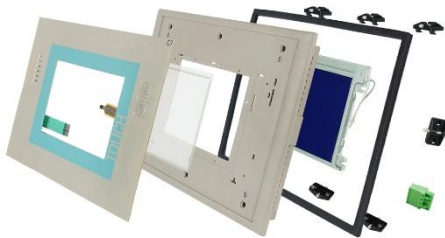

SIMATIC C7-634

REPLACEMENT PART - SIMATIC C7-634 OPERATOR PANEL - KIT (ASSEMBLED) WITH FRONT CASING, POWER SUPPLY CONNECTOR, MOUNTING CLIPS, EVT GASKET AND MEMBRANE (KEYPAD)

Category : OPERATOR PANEL
 Subcategory: REPLACEMENT KIT
 Sale price : \$
 For : 6ES7634-1DF00-0AE3
 6ES7634-1DF01-0AE3
 6ES7634-1DF02-0AE3
 6ES7634-2BF00-0AE3
 6ES7634-2BF01-0AE3
 6ES7634-2BF02-0AE3
 6ES7634-2DF00-0AE3

SIMATIC C7-635 KEYS

REPLACEMENT PART - SIMATIC C7-635 Keys OPERATOR PANEL - KIT (ASSEMBLED) WITH FRONT CASING, EVT GASKET, POWER SUPPLY CONNECTOR, MOUNTING CLIPS, MEMBRANE (KEYPAD) ADN FRONT GLASS

Category : OPERATOR PANEL
 Subcategory: REPLACEMENT KIT
 Sale price : \$
 For : 6AG1635-2EC02-4AE3
 6ES7635-2EB00-0AE2
 6ES7635-2EC00-0AE3
 6ES7635-2EC01-0AE3
 6ES7635-2EC02-0AE3
 6ES7635-2SE00-0AE3

SIPLUS C7-635 KEY GEA

REPLACEMENT PART - SIPLUS C7-635 KEY GEA OPERATOR PANEL - KIT (ASSEMBLED) WITH FRONT CASING, MEMBRANE (KEYPAD), POWER SUPPLY CONNECTOR, MOUNTING CLIPS, EVT GASKET ADN FRONT GLASS

Category : OPERATOR PANEL
 Subcategory: REPLACEMENT KIT
 Sale price : \$
 For : 6AG1635-2SB02-4AC0
 6AG1935-2SB00-4AC0
 6ES7635-2SB00-0AC0
 6ES7635-2SB01-0AC0
 6ES7635-2SB02-0AC0
 0005-4050-400
 0005-4050-408
 0005-4050-608
 0005-4050-630