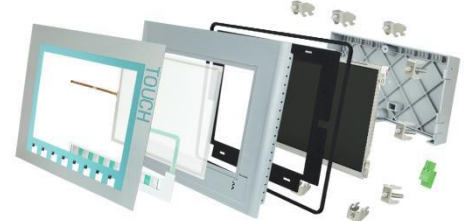

SIMATIC HMI KTP1000 BASIC

REPLACEMENT PART - SIMATIC HMI KTP1000 BASIC - KIT (ASSEMBLED) WITH FRONT CASING, TOUCHSCREEN, MEMBRANE, POWER SUPPLY CONNECTOR, MOUNTING CLIPS, EVT GASKET AND KEYPAD

Category : HMI
Subcategory: REPLACEMENT KIT
Sale price : $
For : 6AG1647-0AE11-4AX0
6AG1647-0AF11-4AX0
6AV6647-0AE11-3AX0
6AV6647-0AF11-3AX0