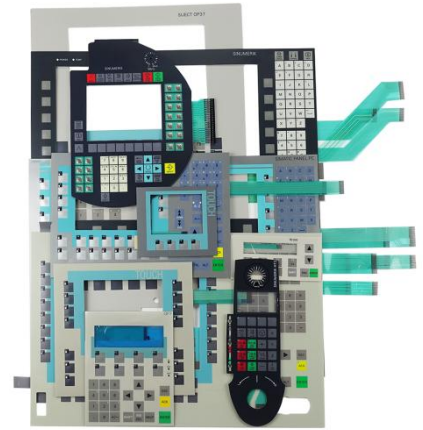

MEMBRANT KEYPAD FOR SIEMENS HMI & OPERATOR PANEL

REPLACEMENT PART - SIEMENS HMI & OPERATOR PANEL - MEMBRANE KEYPAD, MEMBRANE KEYBOARD SWITCH

Category : HMI & OPERATOR PANEL
Subcategory: REPLACEMENT KIT
Sale price : $
For :