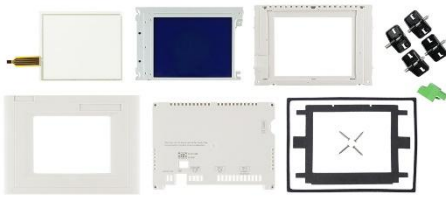

TOUCH PANEL TP070

REPLACEMENT PART - TOUCH PANEL TP070 - KIT (ASSEMBLED) WITH FRONT CASING, BACK COVER, TOUCHSCREEN, OVERLAY, LCD DISPLAY, GASKET, POWER SUPPLY CONNECTOR, MOUNTING CLIPS AND SCREWS

Category : HMI
Subcategory: REPLACEMENT KIT
Sale price : $
For : 6AV6545-0AA10-0XA0
6AV6545-0AA15-2AX0