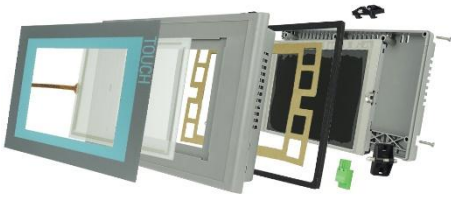

SIMATIC MP 177 6" TOUCH

REPLACEMENT PART - SIMATIC MP 177 6" TOUCH - KIT (ASSEMBLED) WITH FRONT CASING, BACK COVER, TOUCHSCREEN, OVERLAY, LCD DISPLAY, GASKET, POWER SUPPLY CONNECTOR, MOUNTING CLIPS AND SCREWS

Category : HMI
Subcategory: REPLACEMENT KIT
Sale price : $
For : 6AG1642-0EA01-4AX0
6AV6642-0EA01-3AX0
6AV6652-2JC01-2AA0
6AV6652-2JD01-2AA0
6AV6652-2JD01-2AA1