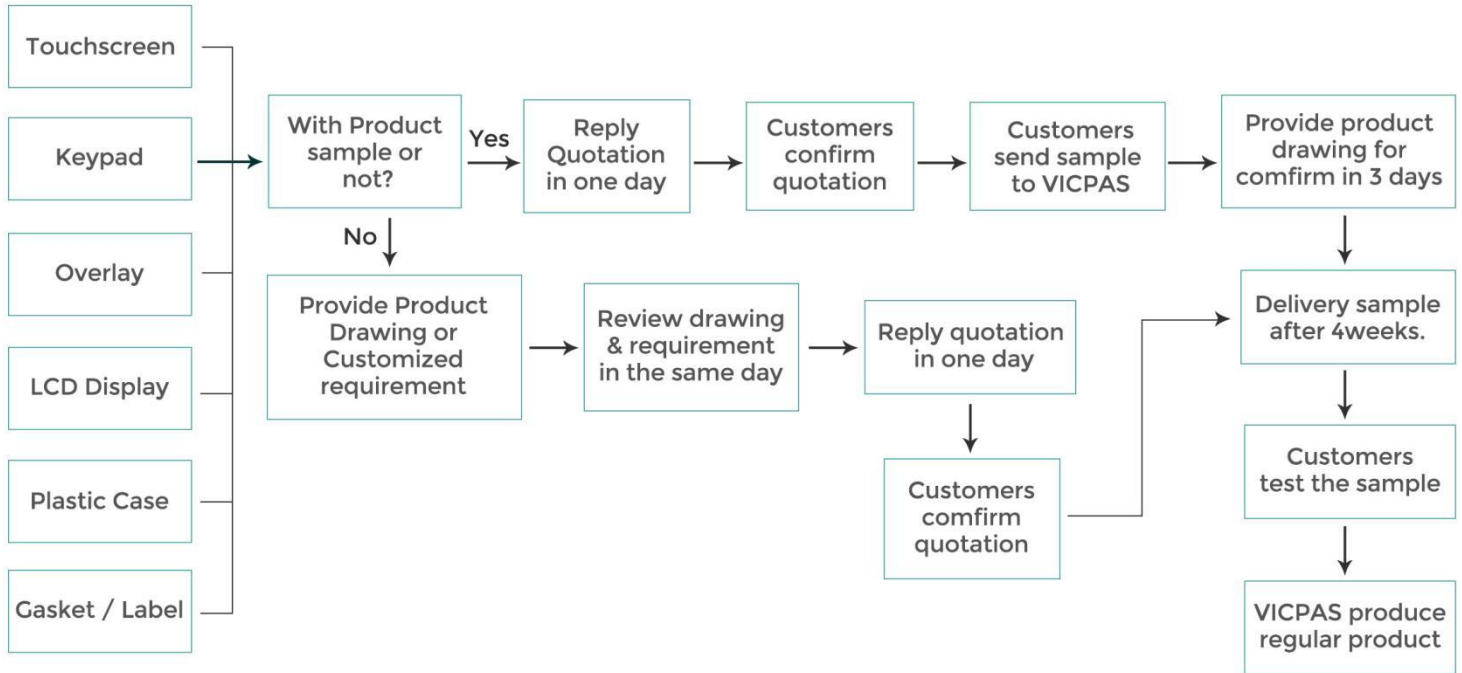

How to customize HMI parts?

Why can VICPAS provide the best HMI Parts solutions to you?

Unparalleled Expertise

With over 15 years of HMI operator panel parts experience. VICPAS continue to lead the way in HMI Parts Supply.

Full Support

A dedicated team of highly skilled technicians and engineers are on call for whenever you need them.

Personal Customization

VICPAS' s thoughtfully crafted design and advanced testing facilities ensure best-in-class products.

Small MOQ

VICPAS fully considers the needs of each customer, and there is no minimum order quantity limit. Even if only one piece is needed, it can be customized for production.

Fast Producing

VICPAS has a strong HMI Parts supply chain management system and major manufacturers around the world Elo, 3M Microtouch, Gunze, DMC, AMT, Liyitec etc.

Superior Quality

VICPAS' s thoughtfully crafted design and advanced testing facilities ensure best-in-class products.