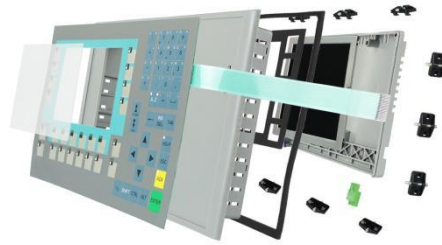

SIMATIC HMI OP277 6"

REPLACEMENT PART - SIMATIC HMI OP277 6" - KIT (ASSEMBLED) WITH FRONT CASING, BACK COVER, MEMBRANE (KEYPAD), LCD DISPLAY, GASKET, POWER SUPPLY CONNECTOR, MOUNTING CLIPS AND SCREWS

Category : OPERATOR PANEL
Subcategory: REPLACEMENT KIT
Sale price : $
For : 6AG1643-0BA01-4AX1
6AV6643-0BA01-1AX0
6AV6643-0BA01-1AX1
6AV6643-7BA00-0CJ0
6AV6643-7BA00-0CJ1