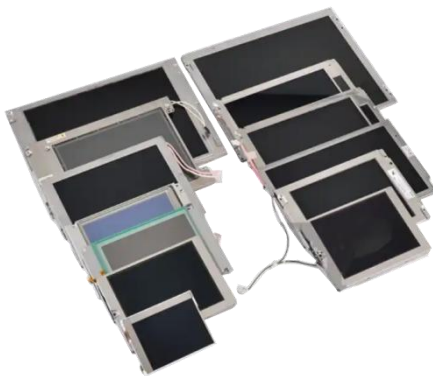

LCD DISPLAY for SIEMENS HMI & OPERATOR PANEL

REPLACEMENT PART - SIEMENS HMI & OPERATOR PANEL - LCD DISPLAY, LED DISPLAY

Category : HMI & OPERATOR PANEL
Subcategory: REPLACEMENT KIT
Sale price : $
For :