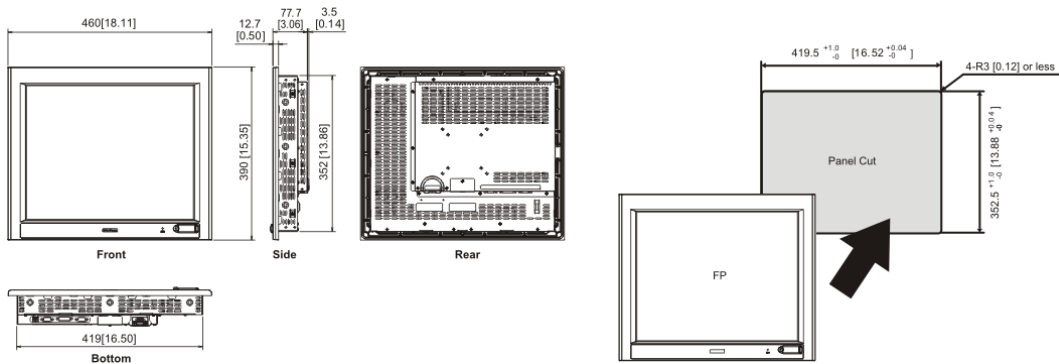

FP3900-T41-U

Display type	TFT Colour LCD 19 inch
Display resolution	1280 x 1024 pixels
Display size	376.32mmW x 301.056 mmH
Colours	16.777.216
Backlight	CCFL (not replaceable)
Touch panel	Resistive Film (Analog)
Touch Panel Resolution	1024 x 1024
Touch Panel Interface	Serial Interface (RS-232C) or USB Interface (USB 2.0 compliant)
Video I/F	Analog RGB or DVI-D Interface
Front USB	1
Rated voltage	AC100 to 240V
Rating	Equivalent to IP65f (Only not using Front USB)
Surrounding Air Temperature	0°C to 50°C
External Dimensions (wxhxd)	460mm x 390mm x 77.7mm
Panel Cut Dimensions (wxh)	419.5mm X 352.5mm

- ▶ FP3900-T41-U
- ▶ Colour TFT - 1280 x 1024
- ▶ 16.777.216
- ▶ Video I/F - RS-232C - USB
- ▶ AC100..240V