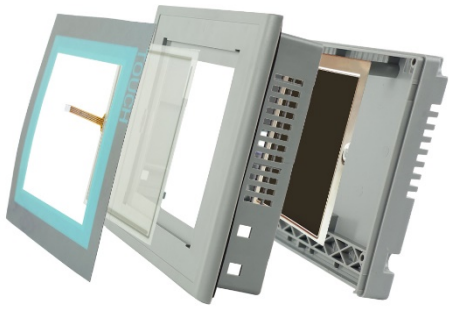

### SIMATIC HMI KTP1200 BASIC

REPLACEMENT PART - SIMATIC HMI KTP1200 BASIC - KIT (ASSEMBLED) WITH FRONT CASING, TOUCHSCREEN, MEMBRANE AND KEYPAD

Category : HMI  
 Subcategory: REPLACEMENT KIT  
 Sale price :  
 For : 6AG1123-2MA03-2AX0  
 6AG1123-2MB03-2AX0  
 6AV2123-2MA03-0AX0  
 6AV2123-2MB03-0AX0