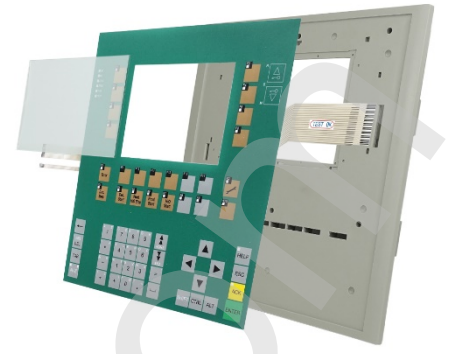

**SIMATIC C7-633**

REPLACEMENT PART - SIMATIC C7-633 OPERATOR PANEL - KIT (ASSEMBLED) WITH FRONT CASING AND MEMBRANE (KEYPAD)

Category : OPERATOR PANEL  
 Subcategory: REPLACEMENT KIT  
 Sale price :  
 For : 6ES7633-1DF00-0AE3  
 6ES7633-1DF01-0AE3  
 6ES7633-1DF02-0AE3  
 6ES7633-2BF00-0AE3  
 6ES7633-2BF01-0AE3  
 6ES7633-2BF02-0AE3  
 6ES7633-2BJ01-0AE3  
 6ES7633-2BJ02-0AE3  
 6ES7633-2SE00-0AE3  
 6ES7633-2DF00-0AE3

### SIMATIC C7-634

REPLACEMENT PART - SIMATIC C7-634  
OPERATOR PANEL - KIT (ASSEMBLED) WITH  
FRONT CASING AND MEMBRANE (KEYPAD)

Category : OPERATOR PANEL  
Subcategory: REPLACEMENT KIT  
Sale price :  
For : 6ES7634-1DF00-0AE3  
6ES7634-1DF01-0AE3  
6ES7634-1DF02-0AE3  
6ES7634-2BF00-0AE3  
6ES7634-2BF01-0AE3  
6ES7634-2BF02-0AE3  
6ES7634-2DF00-0AE3

### SIMATIC C7-635 KEYS

REPLACEMENT PART - SIMATIC C7-635 Keys  
OPERATOR PANEL - KIT (ASSEMBLED) WITH  
FRONT CASING, MEMBRANE (KEYPAD) AND  
FRONT GLASS

Category : OPERATOR PANEL  
Subcategory: REPLACEMENT KIT  
Sale price :  
For : 6AG1635-2EC02-4AE3  
6ES7635-2EB00-0AE2  
6ES7635-2EC00-0AE3  
6ES7635-2EC01-0AE3  
6ES7635-2EC02-0AE3  
6ES7635-2SE00-0AE3

### SIPLUS C7-635 KEY GEA

REPLACEMENT PART - SIPLUS C7-635 KEY  
GEA OPERATOR PANEL - KIT (ASSEMBLED)  
WITH FRONT CASING, MEMBRANE (KEYPAD)  
AND FRONT GLASS

Category : OPERATOR PANEL  
Subcategory: REPLACEMENT KIT  
Sale price :  
For : 6AG1635-2SB02-4AC0  
6AG1935-2SB00-4AC0  
6ES7635-2SB00-0AC0  
6ES7635-2SB01-0AC0  
6ES7635-2SB02-0AC0  
0005-4050-400  
0005-4050-408  
0005-4050-608  
0005-4050-630