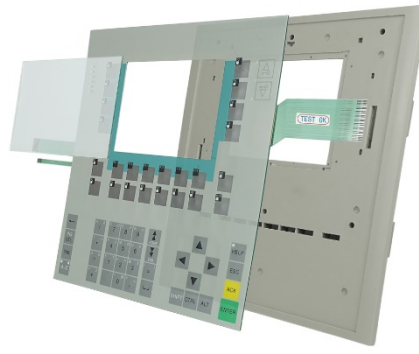

SIMATIC C7-635 KEYS

REPLACEMENT PART - SIMATIC C7-635 Keys
OPERATOR PANEL - KIT (ASSEMBLED) WITH
FRONT CASING, MEMBRANE (KEYPAD) AND
FRONT GLASS

Category : OPERATOR PANEL
Subcategory: REPLACEMENT KIT
Sale price :
For : 6AG1635-2EC02-4AE3
6ES7635-2EB00-0AE2
6ES7635-2EC00-0AE3
6ES7635-2EC01-0AE3
6ES7635-2EC02-0AE3
6ES7635-2SE00-0AE3