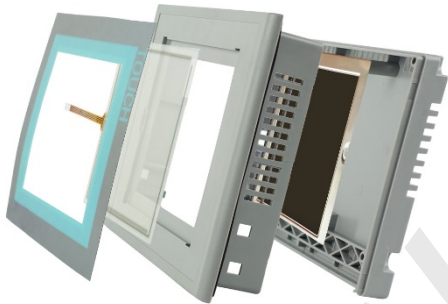

TP277 6" TOUCH PANEL

REPLACEMENT PART - TP277 6" TOUCH PANEL - KIT (ASSEMBLED) WITH FRONT CASING, BACK COVER, TOUCHSCREEN, OVERLAY, LCD DISPLAY, GASKET AND SCREWS

Category : HMI
Subcategory: REPLACEMENT KIT
Sale price :
For : 6AG1643-0AA01-4AX0

6AG1643-0AA01-1AX0
6AV6643-0AA01-1AX1