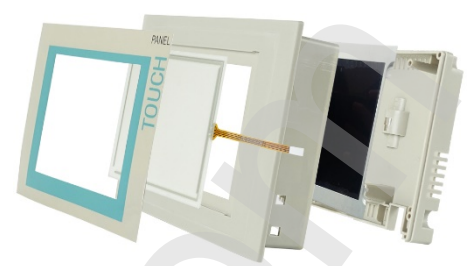

SIMATIC HMI TP270 6"

REPLACEMENT PART - SIMATIC HMI TP270 6" - KIT (ASSEMBLED) WITH FRONT CASING, BACK COVER, TOUCHSCREEN, OVERLAY, LCD DISPLAY, GASKET AND SCREWS

Category : HMI
Subcategory: REPLACEMENT KIT
Sale price :
For : 6AV6545-0CA10-0AX0

6AV6545-0CA10-0AX1
6AV6545-0CA10-2AX0