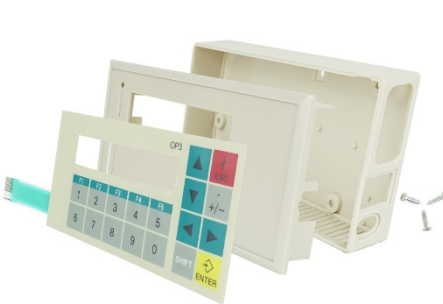

OP 3 OPERATOR PANEL

REPLACEMENT PART - OP 3 OPERATOR PANEL - KIT (ASSEMBLED) WITH FRONT CASING, BACK COVER, MEMBRANE (KEYPAD) AND SCREWS

Category : OPERATOR PANEL
Subcategory: REPLACEMENT KIT
Sale price :
For : 6AV3503-1DB10