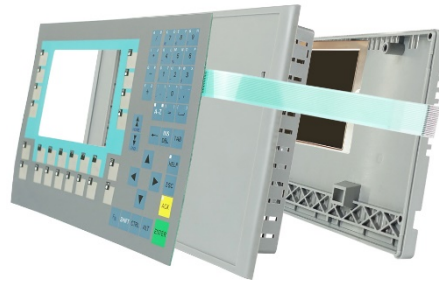

SMATIC HMI OP270 6"

REPLACEMENT PART - SMATIC HMI OP270 6" - KIT (ASSEMBLED) WITH FRONT CASING, BACK COVER, KEYPAD, LCD DISPLAY AND SCREWS

Category : HMI
Subcategory: REPLACEMENT KIT
Sale price :
For : 6AV6542-0CA10-0AX1
6AV6542-0CA10-0AX0

SIMATIC HMI OP277 6"

REPLACEMENT PART - SIMATIC HMI OP277 6" - KIT (ASSEMBLED) WITH FRONT CASING, BACK COVER, MEMBRANE (KEYPAD), LCD DISPLAY, GASKET AND SCREWS

Category : OPERATOR PANEL
Subcategory: REPLACEMENT KIT
Sale price :
For : 6AG1643-0BA01-4AX1
6AV6643-0BA01-1AX0
6AV6643-0BA01-1AX1
6AV6643-7BA00-0CJ0
6AV6643-7BA00-0CJ1