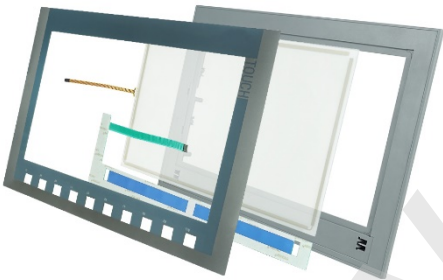

SIMATIC HMI KTP1200 BASIC

REPLACEMENT PART - SIMATIC HMI KTP1200 BASIC - KIT (ASSEMBLED) WITH FRONT CASING, TOUCHSCREEN, MEMBRANE AND KEYPAD

Category : HMI
Subcategory: REPLACEMENT KIT
Sale price :
For : 6AG1123-2MA03-2AX0
6AG1123-2MB03-2AX0
6AV2123-2MA03-0AX0
6AV2123-2MB03-0AX0