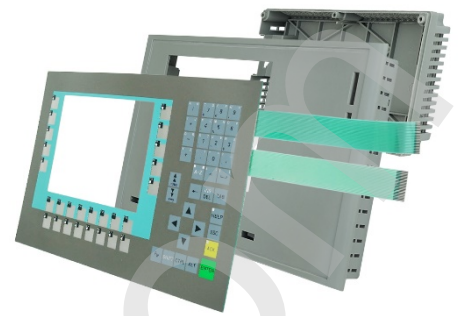

SIMATIC MP 277 8" KEY

REPLACEMENT PART - SIMATIC MP 277 8" KEY - KIT (ASSEMBLED) WITH FRONT CASING,BACK COVER, MEMBRANE (KEYPAD) AND SCREWS

Category : HMI
Subcategory: REPLACEMENT KIT
Sale price :
For : 6AV6643-0DB01-1AX0
6AV6643-0DB01-1AX1
6AV6643-0DB01-1AX2
6AV6643-0DB01-1AX5
6AV6652-3LC01-1AA0