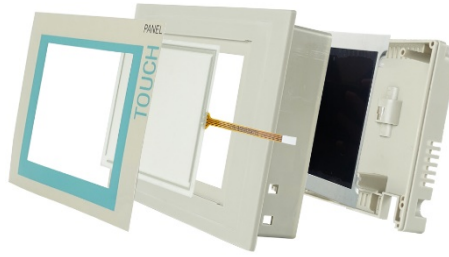

SIMATIC MP 270 6" TOUCH

REPLACEMENT PART - SIMATIC MP 270 6" TOUCH - KIT (ASSEMBLED) WITH FRONT CASING,BACK COVER, TOUCHSCREEN, PROTECTIVE FILM, LCD DISPLAY AND SCREWS

Category : HMI
Subcategory: REPLACEMENT KIT
Sale price :
For : 6AV6545-0AH10-0AX0
6AV6545-0AH10-0AX1
6AV6545-6CA00-0BW0