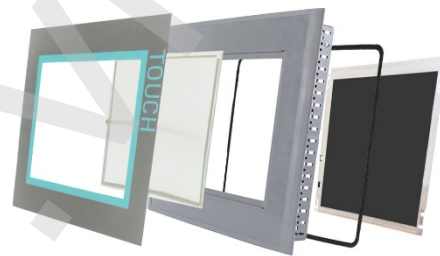

SIMATIC MP 277 10" TOUCH

REPLACEMENT PART - SIMATIC MP 277 10" TOUCH - KIT (ASSEMBLED) WITH FRONT CASING, TOUCHSCREEN, OVERLAY, LCD DISPLAY AND GASKET

Category : HMI
Subcategory: REPLACEMENT KIT
Sale price :
For : 6AG1643-0CD01-4AX0
6AG1643-0CD01-4AX1 6AV6643-0CB01-1AX5
6AV6643-0CD01-1AX0 6AV6643-0CD01-1AX1
6AV6643-0CD01-1AX2 6AV6643-0CD01-1AX5
6AV6643-0ED01-2AX0 6AV6643-5CD30-0YA0
6AV6643-7CD00-0CJ0 6AV6643-7CD00-0CJ1
6AV6652-3PB01-0AA0 6AV6652-3PB01-2AA0
6AV6652-3PC01-1AA0 6AV6652-3PD01-1AA0