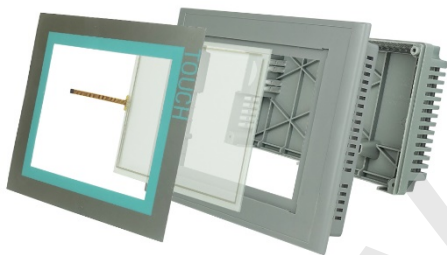

SIMATIC MP 277 8" TOUCH

REPLACEMENT PART - SIMATIC MP 277 8" TOUCH - KIT (ASSEMBLED) WITH FRONT CASING,BACK COVER, TOUCHSCREEN, OVERLAY AND SCREWS

Category : HMI
Subcategory: REPLACEMENT KIT
Sale price :
For : 6AV6643-0CB01-1AX0
6AV6643-0CB01-1AX1
6AV6643-0CB01-1AX2
6AV6652-3MB01-0AA0
6AV6652-3MC01-1AA0