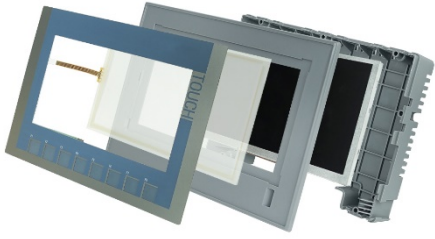

### SIMATIC HMI KTP400 BASIC

REPLACEMENT PART - SIMATIC HMI KTP400  
BASIC - KIT (ASSEMBLED) WITH FRONT  
CASING, BACK COVER, TOUCHSCREEN,  
MEMBRANE (KEYPAD), LCD DISPLAY AND  
SCREWS

Category : HMI  
Subcategory: REPLACEMENT KIT  
Sale price :  
For : 6AG1123-2DB03-2AX0  
6AV2123-2DB03-0AX0

### SIMATIC HMI KTP600 BASIC

REPLACEMENT PART - SIMATIC HMI KTP600  
BASIC - KIT (ASSEMBLED) WITH FRONT  
CASING, BACK COVER, TOUCHSCREEN,  
MEMBRANE (KEYPAD), LCD DISPLAY, GASKET  
AND SCREWS

Category : HMI  
Subcategory: REPLACEMENT KIT  
Sale price :  
For : 6AG1647-0AD11-2AX0  
6AV6647-0AB11-3AX0  
6AV6647-0AC11-3AX0  
6AV6647-0AD11-3AX0