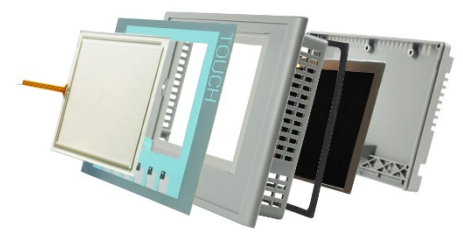

### K-TP 178MICRO

REPLACEMENT PART - K-TP 178MICRO HMI -  
KIT (ASSEMBLED) WITH FRONT CASING, BACK  
COVER, TOUCHSCREEN, MEMBRANE  
(KEYPAD), LCD DISPLAY AND SCREWS

Category : HMI  
Subcategory: REPLACEMENT KIT  
Sale price :  
For : 6AV6640-0DA11-0AX0

### SIMATIC HMI KTP400 BASIC

REPLACEMENT PART - SIMATIC HMI KTP400  
BASIC - KIT (ASSEMBLED) WITH FRONT  
CASING, BACK COVER, TOUCHSCREEN,  
MEMBRANE (KEYPAD), LCD DISPLAY AND  
SCREWS

Category : HMI  
Subcategory: REPLACEMENT KIT  
Sale price :  
For : 6AG1123-2DB03-2AX0  
6AV2123-2DB03-0AX0