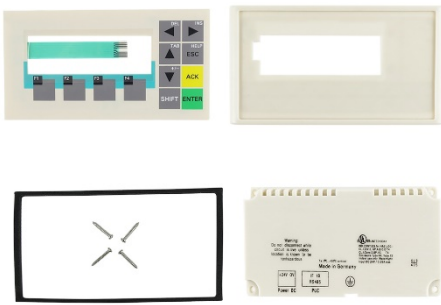

SIMATIC OP73MICRO

REPLACEMENT PART - SIMATIC OP73MICRO - KIT (ASSEMBLED) WITH FRONT CASING, BACK COVER, MEMBRANE (KEYPAD), GASKET AND SCREWS

Category : OPERATOR PANEL
Subcategory: REPLACEMENT KIT
Sale price :
For : 6AG1643-0CD01-4AX0
6AG1643-0CD01-4AX1 6AV6643-0CB01-1AX5
6AV6643-0CD01-1AX0 6AV6643-0CD01-1AX1
6AV6643-0CD01-1AX2 6AV6643-0CD01-1AX5
6AV6643-0ED01-2AX0 6AV6643-5CD30-0YA0
6AV6643-7CD00-0CJ0 6AV6643-7CD00-0CJ1
6AV6652-3PB01-0AA0 6AV6652-3PB01-2AA0
6AV6652-3PC01-1AA0 6AV6652-3PD01-1AA0