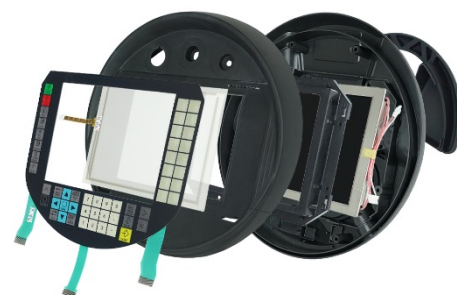

SINUMERIK HT8

REPLACEMENT PART - SINUMERIK HT8 - KIT (ASSEMBLED) WITH FRONT CASING, BACK COVER, TOUCHSCREEN, MEMBRANE (KEYPAD), LCD DISPLAY, RUBBER HANDLE AND SCREWS

Category : OPERATOR PANEL
Subcategory: REPLACEMENT KIT
Sale price :
For : 6FC5403-0AA20-0AA0
6FC5403-0AA20-0AA1
6FC5403-0AA20-1AA0
6FC5403-0AA20-1AA1