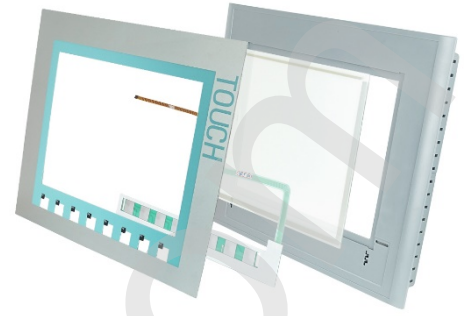

SIMATIC HMI KTP700 BASIC

REPLACEMENT PART - SIMATIC HMI KTP700 BASIC - KIT (ASSEMBLED) WITH FRONT CASING, BACK COVER, TOUCHSCREEN, MEMBRANE (KEYPAD), LCD DISPLAY AND SCREWS

Category : HMI
Subcategory: REPLACEMENT KIT
Sale price :
For : 6AG1123-2GA03-2AX0
6AG1123-2GB03-2AX0
6AV2123-2GA03-0AX0
6AV2123-2GB03-0AX0

SIMATIC HMI KTP900 BASIC

REPLACEMENT PART - SIMATIC HMI KTP900 BASIC - KIT (ASSEMBLED) WITH FRONT CASING, TOUCHSCREEN AND MEMBRANE (KEYPAD)

Category : HMI
Subcategory: REPLACEMENT KIT
Sale price :
For : 6AG1123-2JB03-2AX0
6AV2123-2JB03-0AX0

SIMATIC HMI KTP1000 BASIC

REPLACEMENT PART - SIMATIC HMI KTP1000 BASIC - KIT (ASSEMBLED) WITH FRONT CASING, TOUCHSCREEN, MEMBRANE AND KEYPAD

Category : HMI
Subcategory: REPLACEMENT KIT
Sale price :
For : 6AG1647-0AE11-4AX0
6AG1647-0AF11-4AX0
6AV6647-0AE11-3AX0
6AV6647-0AF11-3AX0

6ED1055-4MH08-0BA1