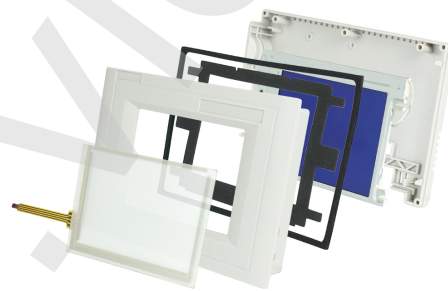

HMI TP170B TOUCH PANEL

REPLACEMENT PART - HMI TP170B TOUCH
PANEL - KIT (ASSEMBLED) WITH FRONT
CASING, BACK COVER, TOUCHSCREEN,
OVERLAY, LCD DISPLAY, GASKET AND
SCREWS

Category : HMI
Subcategory: REPLACEMENT KIT
Sale price :
For : 6AG1545-0BC15-2AX0
6AV6545-0BA15-2AX0
6AV6545-0BB15-2AX0
6AV6545-0BC15-2AX0
6AV6640-0CA01-0AX0