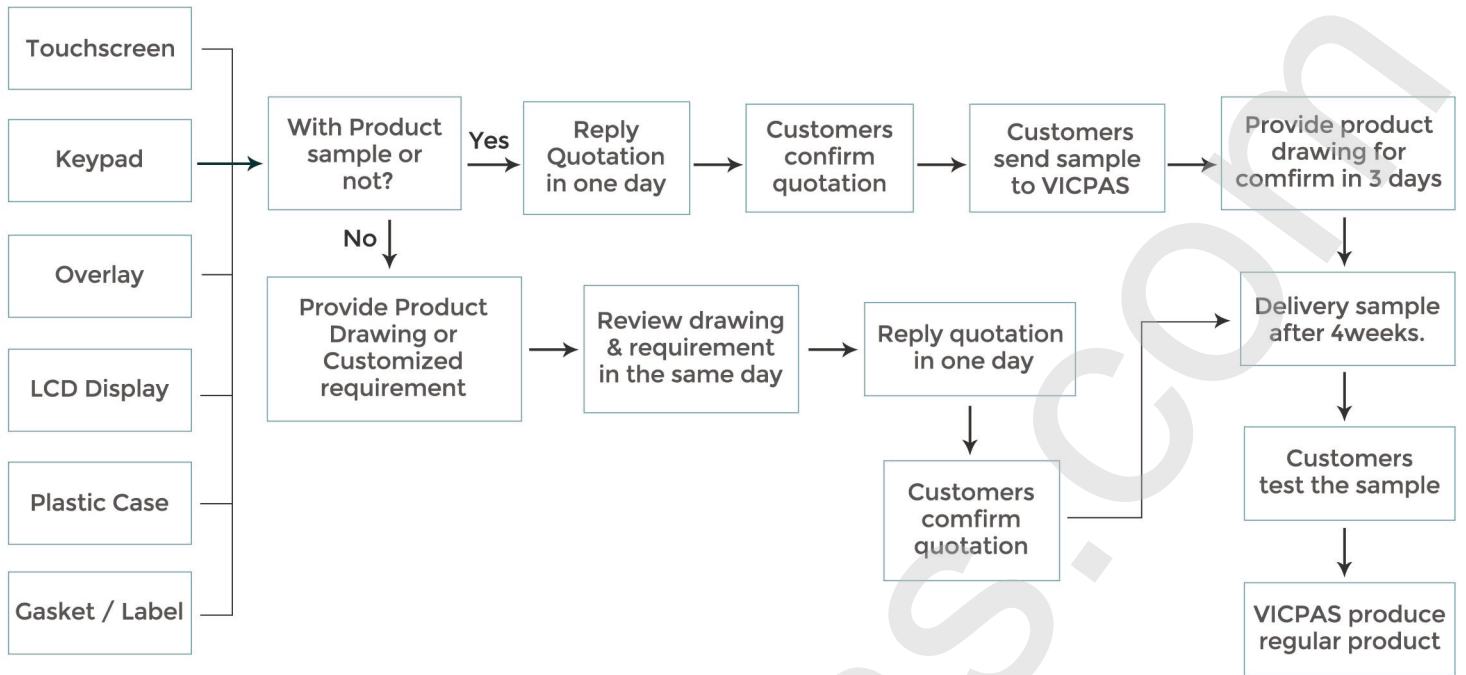

How to customize HMI parts?

Why can VICPAS provide the best HMI Parts solutions to you?

Unparalleled Expertise

With over 15 years of HMI operator panel parts experience. VICPAS continue to lead the way in HMI Parts Supply.

Full Support

A dedicated team of highly skilled technicians and engineers are on call for whenever you need them.

Personal Customization

VICPAS' s thoughtfully crafted design and advanced testing facilities ensure best-in-class products.

Small MOQ

VICPAS fully considers the needs of each customer, and there is no minimum order quantity limit. Even if only one piece is needed, it can be customized for production.

Fast Producing

VICPAS has a strong HMI Parts supply chain management system and major manufacturers around the world Elo, 3M Microtouch, Gunze, DMC, AMT, Liyitec etc.

Superior Quality

VICPAS' s thoughtfully crafted design and advanced testing facilities ensure best-in-class products.