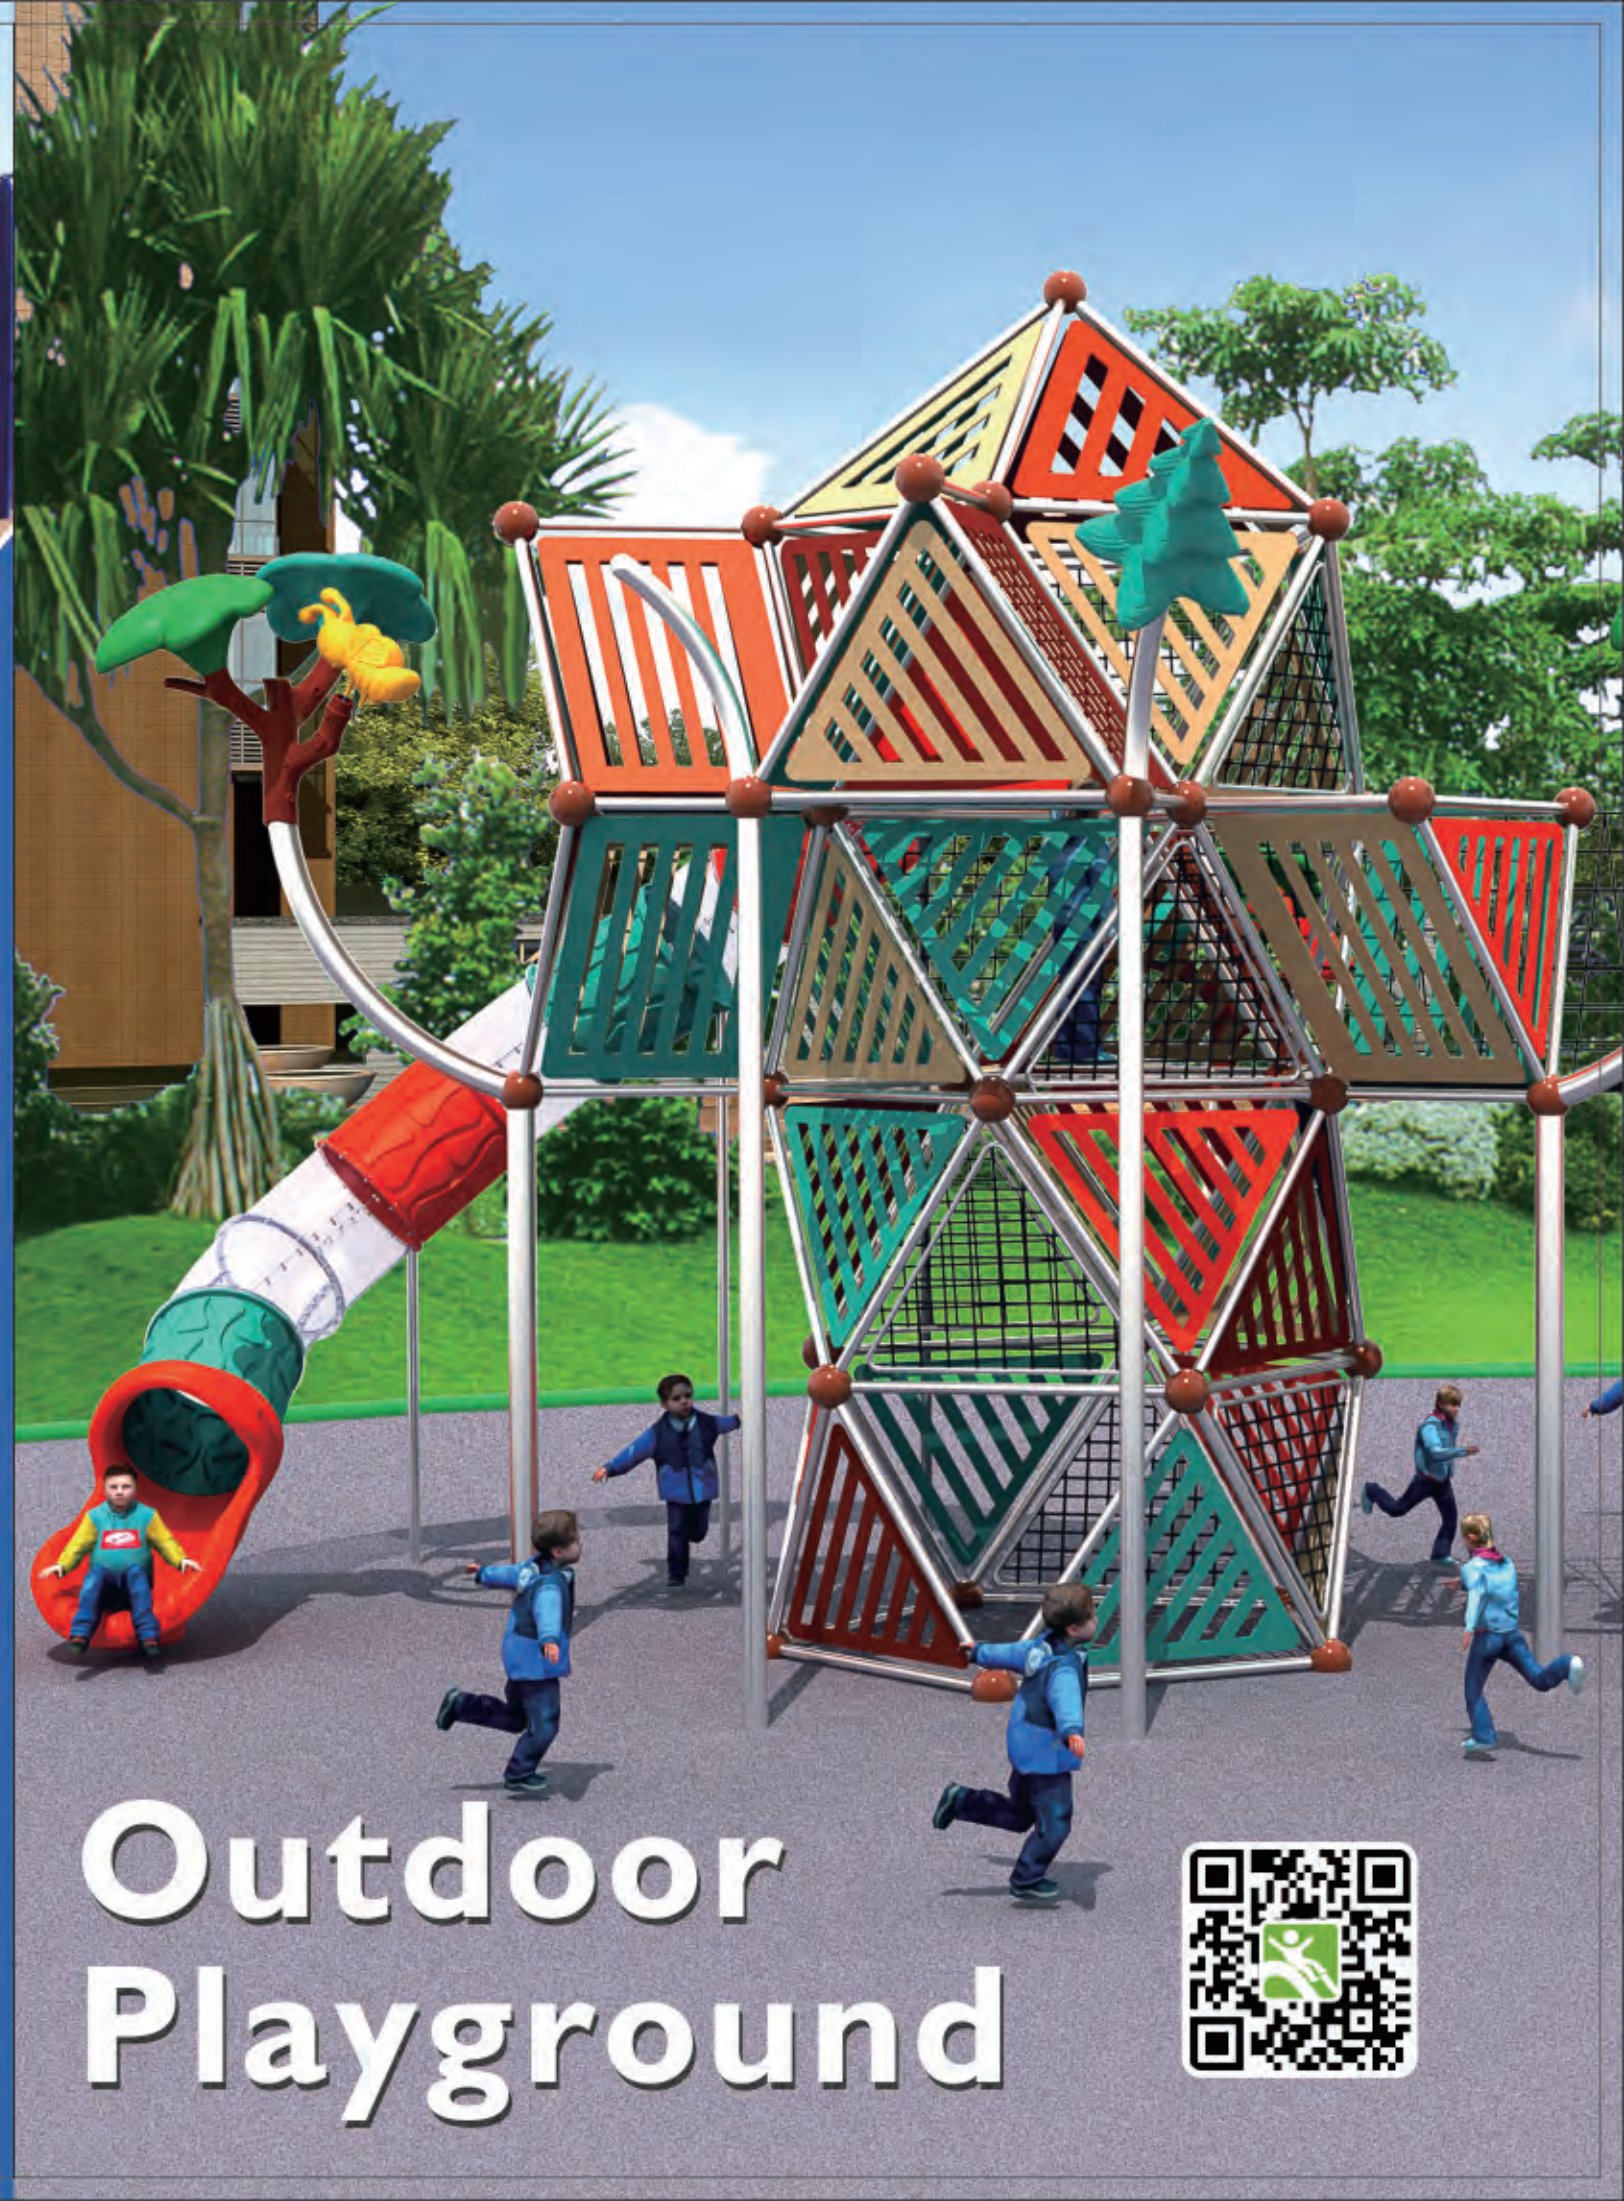

Outdoor Playground

LIBEN GROUP CORPORATION COMPANY PROFILE

Liben Group Corporation is located in Qiaoxia town of Wenzhou City, which is well know as "The Capital of Playground Equipment in China". As a private joint-stock enterprise, with total investment of 50 Million USD, we have dedicated to the research, development, manufacture, sales and service of Amusement Park and Playground Equipment since 2011.