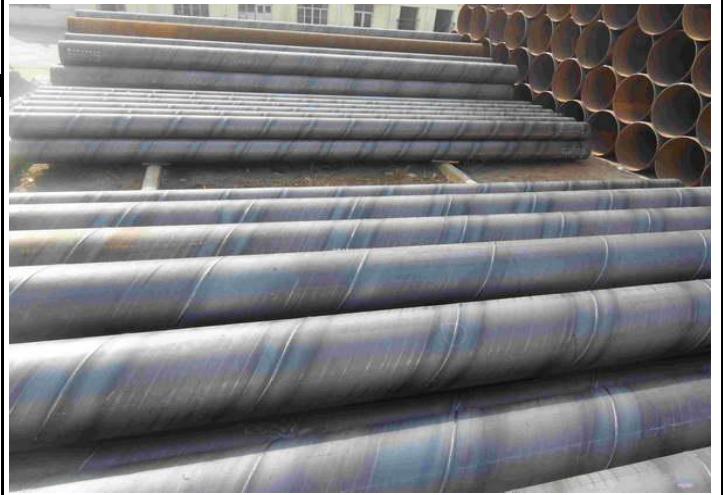

SSAW Steel Pipe

Product : Welded Steel Pipe
Kind: SSAW Steel Pipe
Material: Q195,Q235B,Q345B,S355JOH,S355J2H
Standard: EN10210 EN10219 EN10204 etc.
Specification: Round pipe
Outside Diameter: 21.3mm-2000mm
Thickness: 0.8mm-80mm
Length: Any length
ETD: 30 days after receiving deposit
Loading Port: Xingang, Shanghai port, Ningbo port, Qingdao port, Rizhao port
MOQ: 1 PC
Packing : Standard for Export