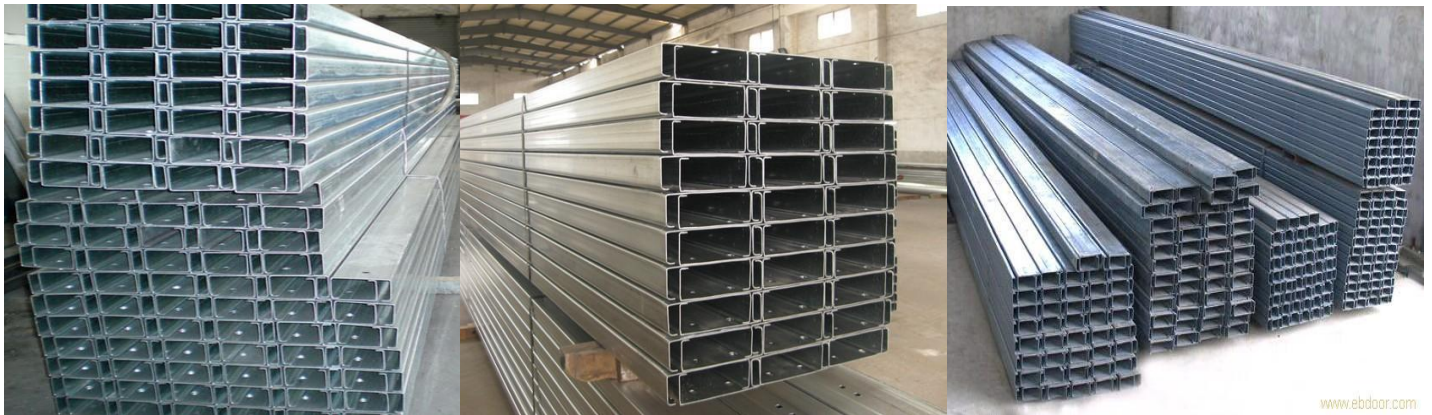

C Channel Show Item