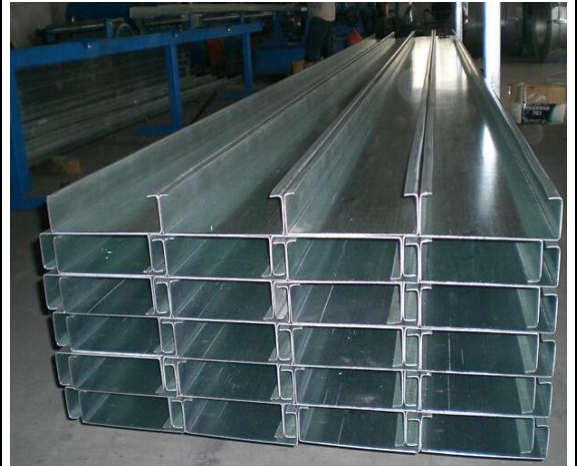

Enterprise Mission

Establish a professional steel product supermarket for all over the world, make all customers can get the right product and service from our company.

Product Catalog

1. Steel pipe / Steel tube
Welded / Seamless / Stainless / Galvanized / API
2. Steel coil
Galvanized / PPGI / PPGL / Aluminium / Stainless / Steel plate
3. Steel beam
H beam / I beam / Ms angle / U channel / C channel / Deformed channel
4. Fitting
Elbow / Tee / Cross / Movable joint / Bu core / Reducer / Pipe cap / Choke plug / Inside the wire / Outside the wire / Turned-over edge / Increaser
5. Special steel product
Ellipse steel pipe / Tapered steel tube / Hexagon tube / Octagonal tube

C Channel

Product : C Channel
Kind: C Channel
Material: Q195,Q235B,Q345B,S355JOH,S355J2H
Standard: GB,EN,JIS,ASTM etc.
Specification: C
Size: 80*40*20~180*60*20
Thickness: 1.0~2.5mm
Length: Any length
ETD: 30DAYS FATRE RECEIVE THE PREPAYMENT
FOB Port: XINGANG ,TIANJIN CITY ,CHINA
MOQ: 1 PC
Packing : Standard for Export