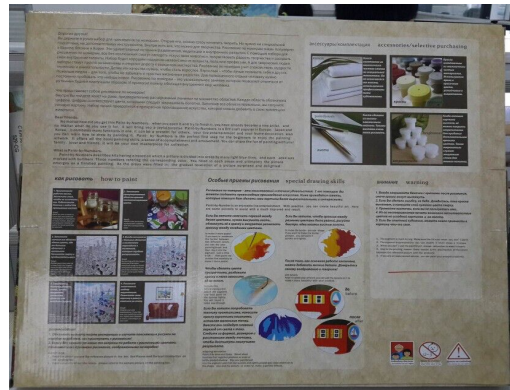

Contacts: Kelly Xu

CONTENTS

acrylic paints+ 3pcs brush+ 2 screw+ 2 hook+canvas with wood frame+1 pc preprinted paper direction +color gift box packing

PRODUCT PHOTO

PACKING BOX

Remark:

1, MOQ of order qty: no MOQ.