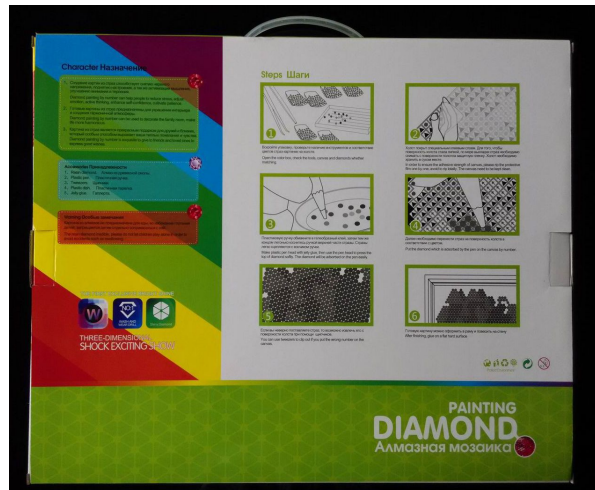

CONTENTS

square resin diamond+jelly glue+plastic dish+tweezers+plastic pen

PRODUCT PHOTO

PRODUCTS FRONT

BACKSIDE AND CONTENTS

2.5mm square diamond

PACKING BOX

Remark: