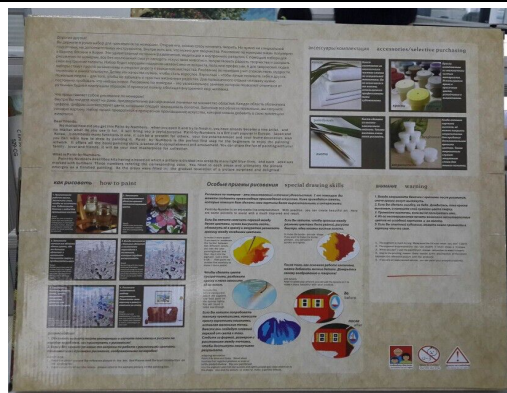

Contacts: Kelly Xu

QUOTATION

SIZE	Q'TY/CTN	LxWxD	VOL	G.W.	N.W.
10*15cm	100pcs	55*27*36cm	0.053	8	7
40*50*3	10PCS	69*53*53cm	0.194	23	22
50*50*3	10PCS	69*53*53cm	0.194	23	22
50*50*4	5PCS	69*53*53cm	0.194	23	22

CONTENTS

acrylic paints+ 3pcs brush+ 2 screw+ 2 hook+canvas with wood frame+1 pc preprinted paper direction +color gift box packing

PRODUCT PHOTO

PACKING BOX

10x15cm & 15x20CM PAINTINGS

Remark:

- 1, MOQ of order qty: no MOQ.
- 2, MOQ of per picture: some pictures no MOQ, and some MOQ 30pcs per picture.
- 3, Delivery time: 7-15 days after deposit.
- 4, OEM designs can accept.
- 5, Payment: T/T, WesternUnion, MoneyGram