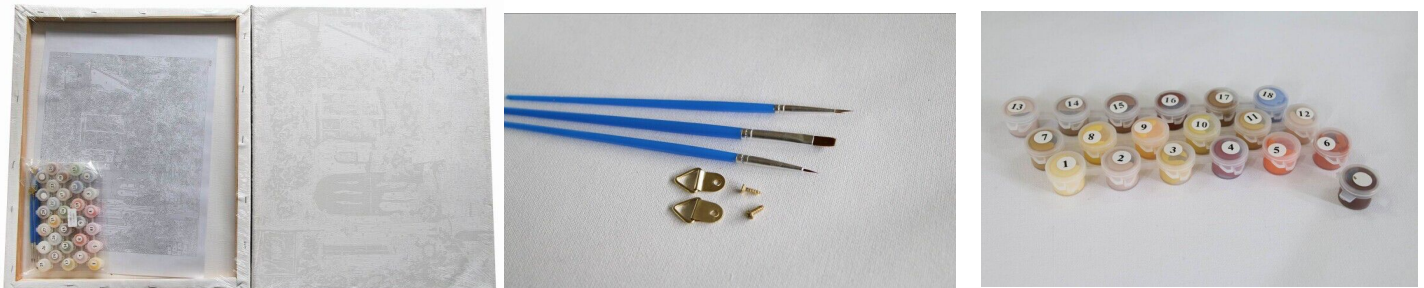

Contacts: Kelly Xu

QUOTATION

SIZE	Q'TY/CTN	LxWxD	VOL	G.W.	N.W.
10*15cm	100pcs	55*27*36cm	0.053	8	7
15*20cm	120pcs	57*44*64cm	0.161	13	12
20*20cm	88pcs	57*44*64cm	0.161	30	29
20*30cm	88pcs	57*44*64cm	0.161	30	29
30*30cm	44pcs	57*44*64cm	0.161	28	27
30*40cm	44pcs	57*44*64cm	0.161	28	27
40*40cm	30pcs	79*52*43cm	0.177	20	19
40*50cm	30pcs	79*52*43cm	0.177	23	22
50*65cm	20PCS	69*53*53cm	0.194	18	17
40*40*3	10PCS	69*53*53cm	0.194	23	22
40*50*3	10PCS	69*53*53cm	0.194	23	22
50*50*3	10PCS	69*53*53cm	0.194	23	22
50*50*4	5PCS	69*53*53cm	0.194	23	22

CONTENTS

acrylic paints+ 3pcs brush+ 2 screw+ 2 hook+canvas with wood frame+1 pc preprinted paper
direction +color gift box packing

PRODUCT PHOTO

PACKING BOX

10x15cm & 15x20CM PAINTINGS

Remark:

- 1, MOQ of order qty: no MOQ.
- 2, MOQ of per picture: some pictures no MOQ, and some MOQ 30pcs per picture.
- 3, Delivery time: 7-15 days after deposit.
- 4, OEM designs can accept.
- 5, Payment: T/T, WesternUnion, MoneyGram