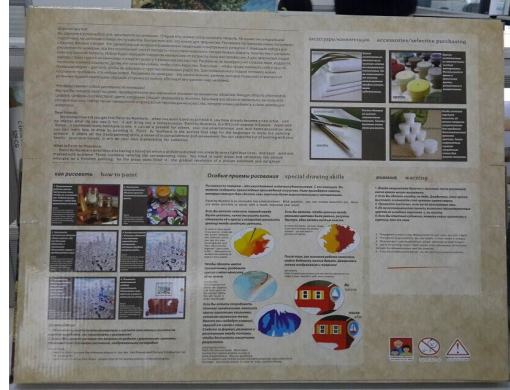

Contacts: Kelly Xu

QUOTATION

SIZE	Q'TY/CTN	LxWxD	VOL	G.W.	N.W.
10*15cm	100pcs	55*27*36cm	0.053	8	7
15*20cm	120pcs	57*44*64cm	0.161	13	12
20*20cm	88pcs	57*44*64cm	0.161	30	29
20*30cm	88pcs	57*44*64cm	0.161	30	29
30*30cm	44pcs	57*44*64cm	0.161	28	27
30*40cm	44pcs	57*44*64cm	0.161	28	27
40*40cm	30pcs	79*52*43cm	0.177	20	19
40*50cm	30pcs	79*52*43cm	0.177	23	22
50*65cm	20PCS	69*53*53cm	0.194	18	17
40*40*3	10PCS	69*53*53cm	0.194	23	22
40*50*3	10PCS	69*53*53cm	0.194	23	22
50*50*3	10PCS	69*53*53cm	0.194	23	22
50*50*4	5PCS	69*53*53cm	0.194	23	22

CONTENTS

acrylic paints+ 3pcs brush+ 2 screw+ 2 hook+canvas with wood frame+1 pc preprinted paper
direction +color gift box packing

PRODUCT PHOTO

PACKING BOX

10x15cm & 15x20CM PAINTINGS

Remark:

- 1, MOQ of order qty: no MOQ.
- 2, MOQ of per picture: some pictures no MOQ, and some MOQ 30pcs per picture.
- 3, Delivery time: 7-15 days after deposit.
- 4, OEM designs can accept.
- 5, Payment: T/T, WesternUnion, MoneyGram