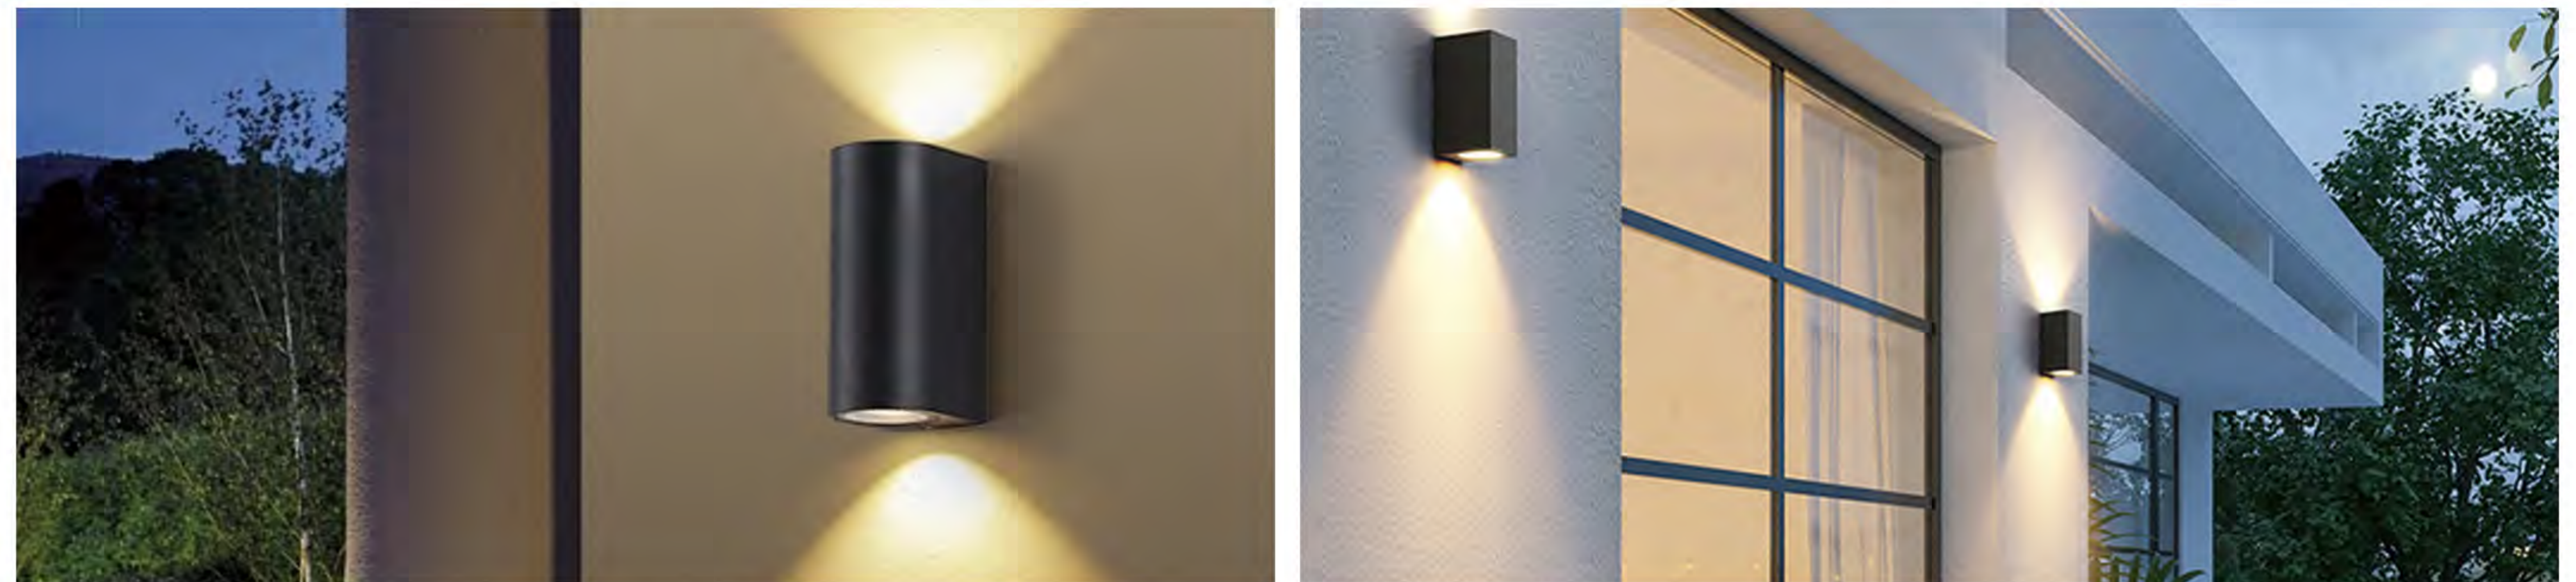

MB-40239/MB-40240

Features&Benefit (功能和优点)

Category (品类)	Wall Light
Diffuser Material (扩散器材质)	Glass
Cover Material (面盖材质)	Aluminum
Operating made (运行)	Built in
Steuerbar (开关)	On/Off
IP (防水等级)	54
Mounting type (安装类型)	Wall mounted
Mounting location (安装位置)	Wall
Application environment (应用环境)	Indoor/Outdoor
Body color (表面颜色)	Black/Dark Gray/Sliver Gray

Product Description (产品描述)

Suitable for use on the exterior walls, fences or suitable places of buildings such as courtyards, commercial buildings, office buildings, parks and so on. Providing general lighting or decoration in outdoor areas, they help distribute light evenly throughout a space, eliminating dark corners and enhancing overall brightness. Often used in conjunction with other light sources to create well-lit environments; highlighting display features, artwork or architectural elements to add a sense of accent to a space.

Beam Angle (光束角度)

Technical Date (技术参数)

Item No.	Lamp Type	Power	LM	CCT	PF	Voltage	CRI	A	B	C (mm)
MB-40239	LED	2*5W	700	2700-6000K	0.6	AC110-265V	80-90	65	80	150
MB-40239	GU10/G5.3	-	-	-	-	-	-	68	92	150
MB-40240	LED	2*5W	700	2700-6000K	0.6	AC110-265V	80-90	65	80	150
MB-40240	GU10/G5.3	-	-	-	-	-	-	68	92	150