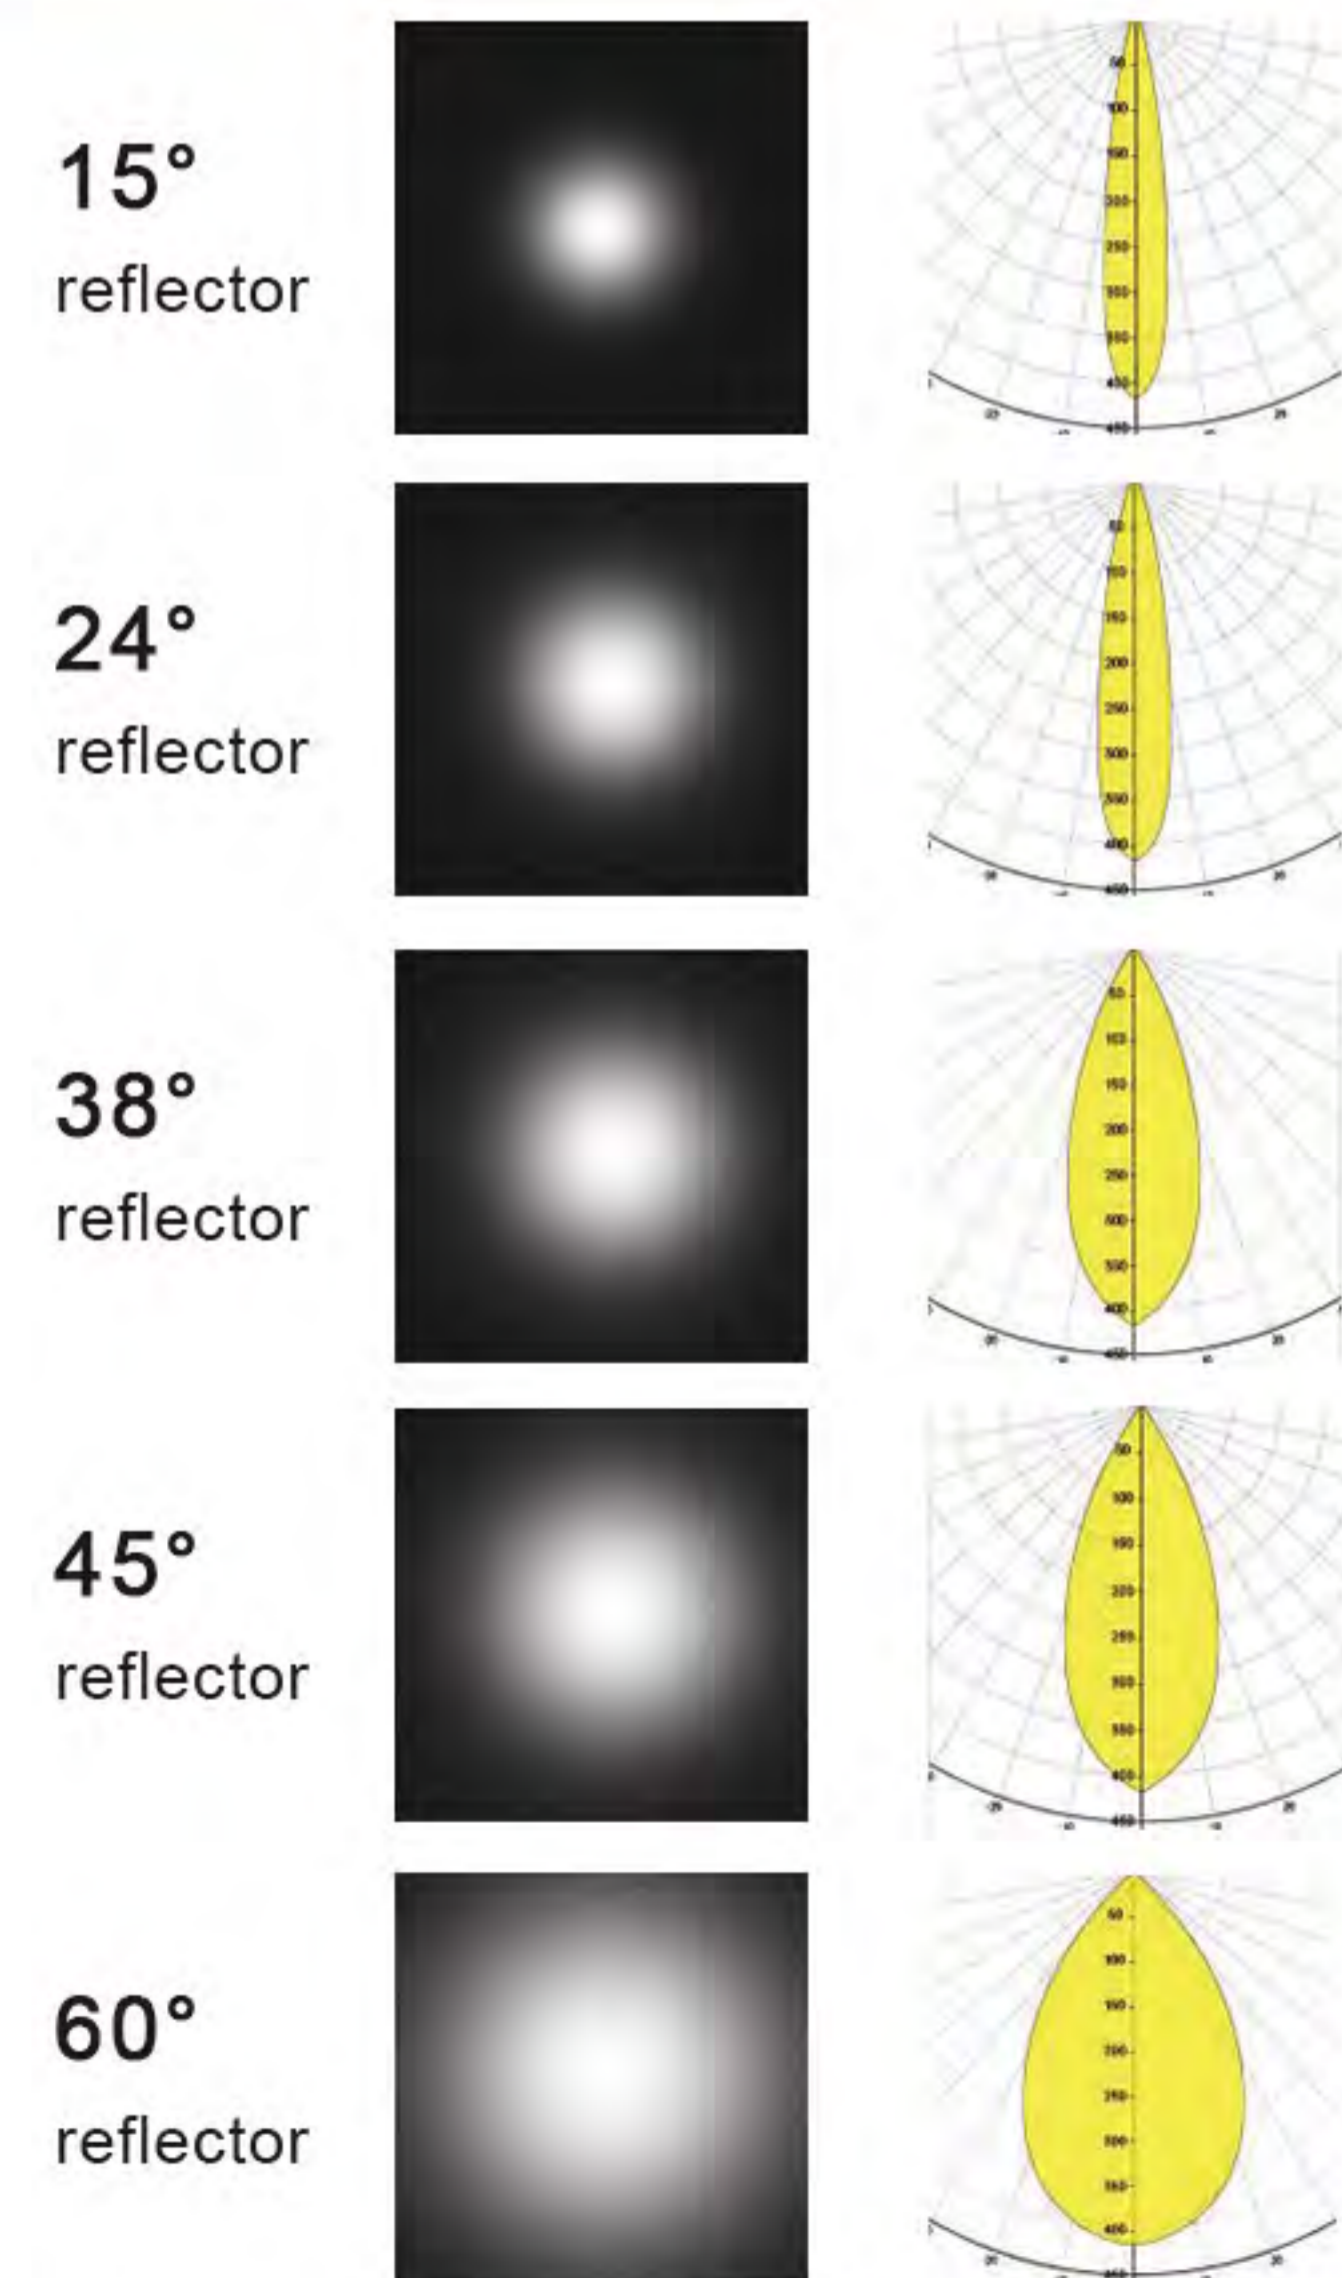

MB-40239/MB-40240

Features&Benefit (功能和优点)

Category (品类)	Wall Light
Diffuser Material (扩散器材质)	Glass
Cover Material (面盖材质)	Aluminum
Operating made (运行)	Built in
Steuerbar (开关)	On/Off
IP (防水等级)	54
Mounting type (安装类型)	Wall mounted
Mounting location (安装位置)	Wall
Application environment (应用环境)	Indoor/Outdoor
Body color (表面颜色)	Black/Dark Gray/Sliver Gray

Product Description (产品描述)

Suitable for use on the exterior walls, fences or suitable places of buildings such as courtyards, commercial buildings, office buildings, parks and so on. Providing general lighting or decoration in outdoor areas, they help distribute light evenly throughout a space, eliminating dark corners and enhancing overall brightness. Often used in conjunction with other light sources to create well-lit environments; highlighting display features, artwork or architectural elements to add a sense of accent to a space.

Beam Angle (光束角度)

Technical Date (技术参数)

Item No.	Lamp Type	Power	LM	CCT	PF	Voltage	CRI	A	B	C (mm)
MB-40239	LED	2*5W	700	2700-6000K	0.6	AC110-265V	80-90	65	80	150
MB-40239	GU10/G5.3	-	-	-	-	-	-	68	92	150
MB-40240	LED	2*5W	700	2700-6000K	0.6	AC110-265V	80-90	65	80	150
MB-40240	GU10/G5.3	-	-	-	-	-	-	68	92	150