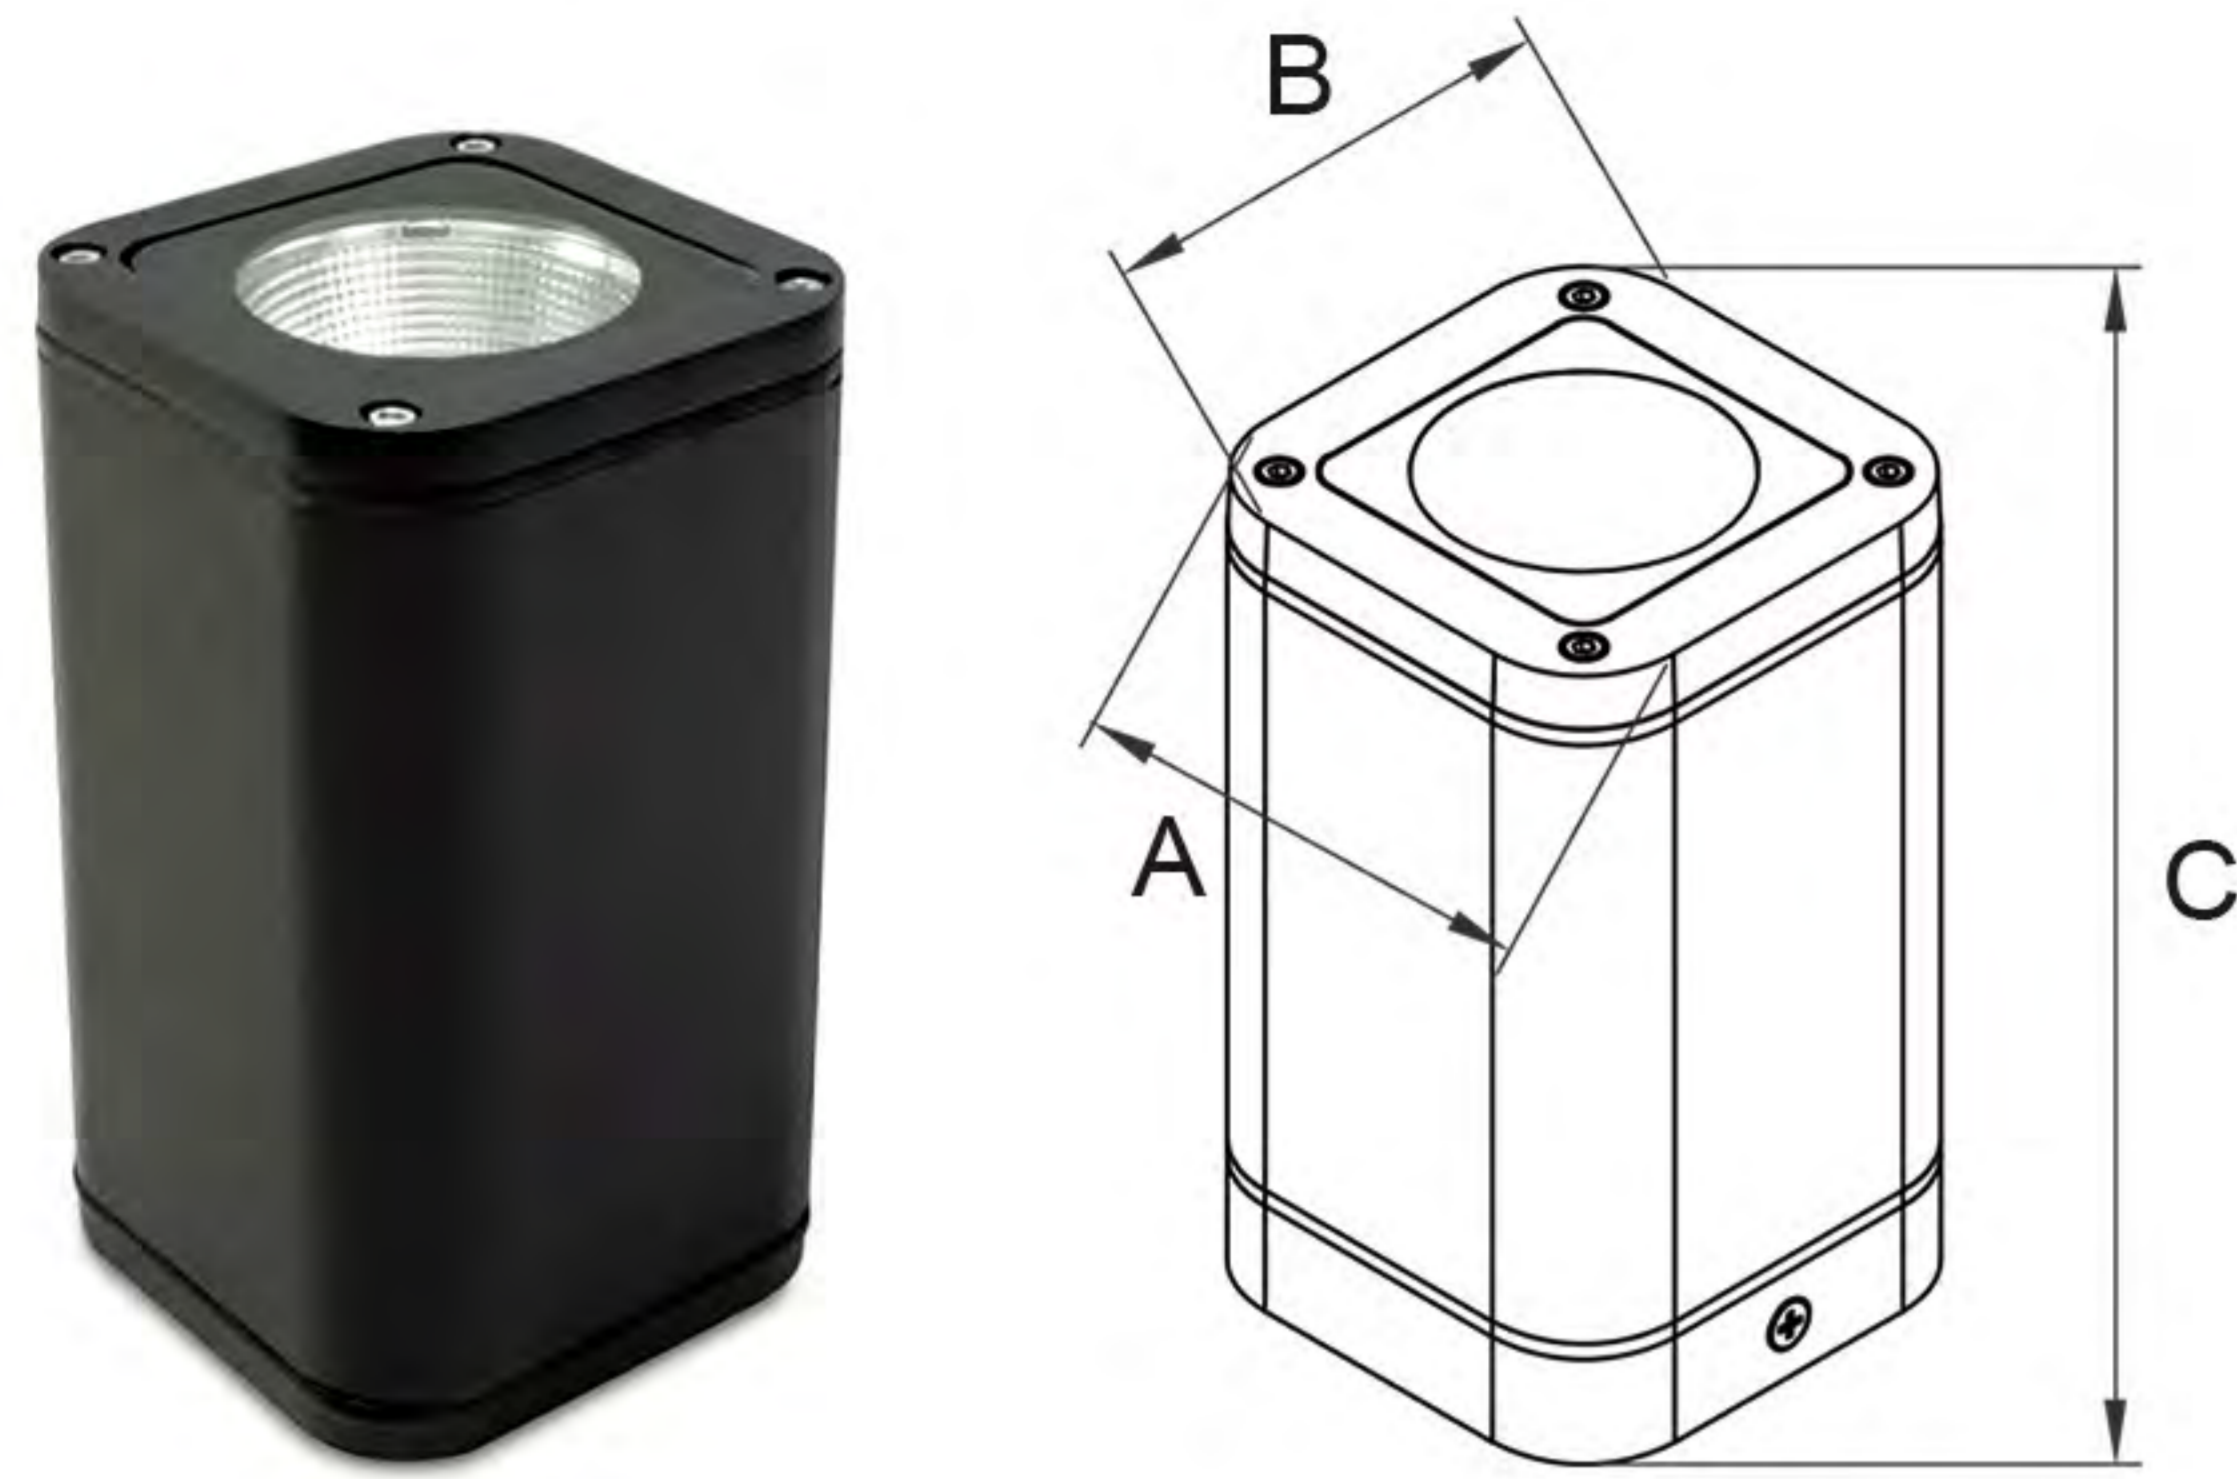

MB23-0903

Features&Benefit (功能和优点)

Category (品类)	Wall Light
Diffuser Material (扩散器材质)	Glass
Cover Material (面盖材质)	Aluminum
Operating mode (运行)	Built in
Steuerbar (开关)	On/Off
IP (防水等级)	54
Mounting type (安装类型)	Wall mounted
Mounting location (安装位置)	Wall
Application environment (应用环境)	Indoor/Outdoor
Body color (表面颜色)	Black/Dark Gray/Sliver Gray

Product Description (产品描述)

Suitable for use on the exterior walls, fences or suitable places of buildings such as courtyards, commercial buildings, office buildings, parks and so on. Providing general lighting or decoration in outdoor areas, they help distribute light evenly throughout a space, eliminating dark corners and enhancing overall brightness. Often used in conjunction with other light sources to create well-lit environments; highlighting display features, artwork or architectural elements to add a sense of accent to a space.