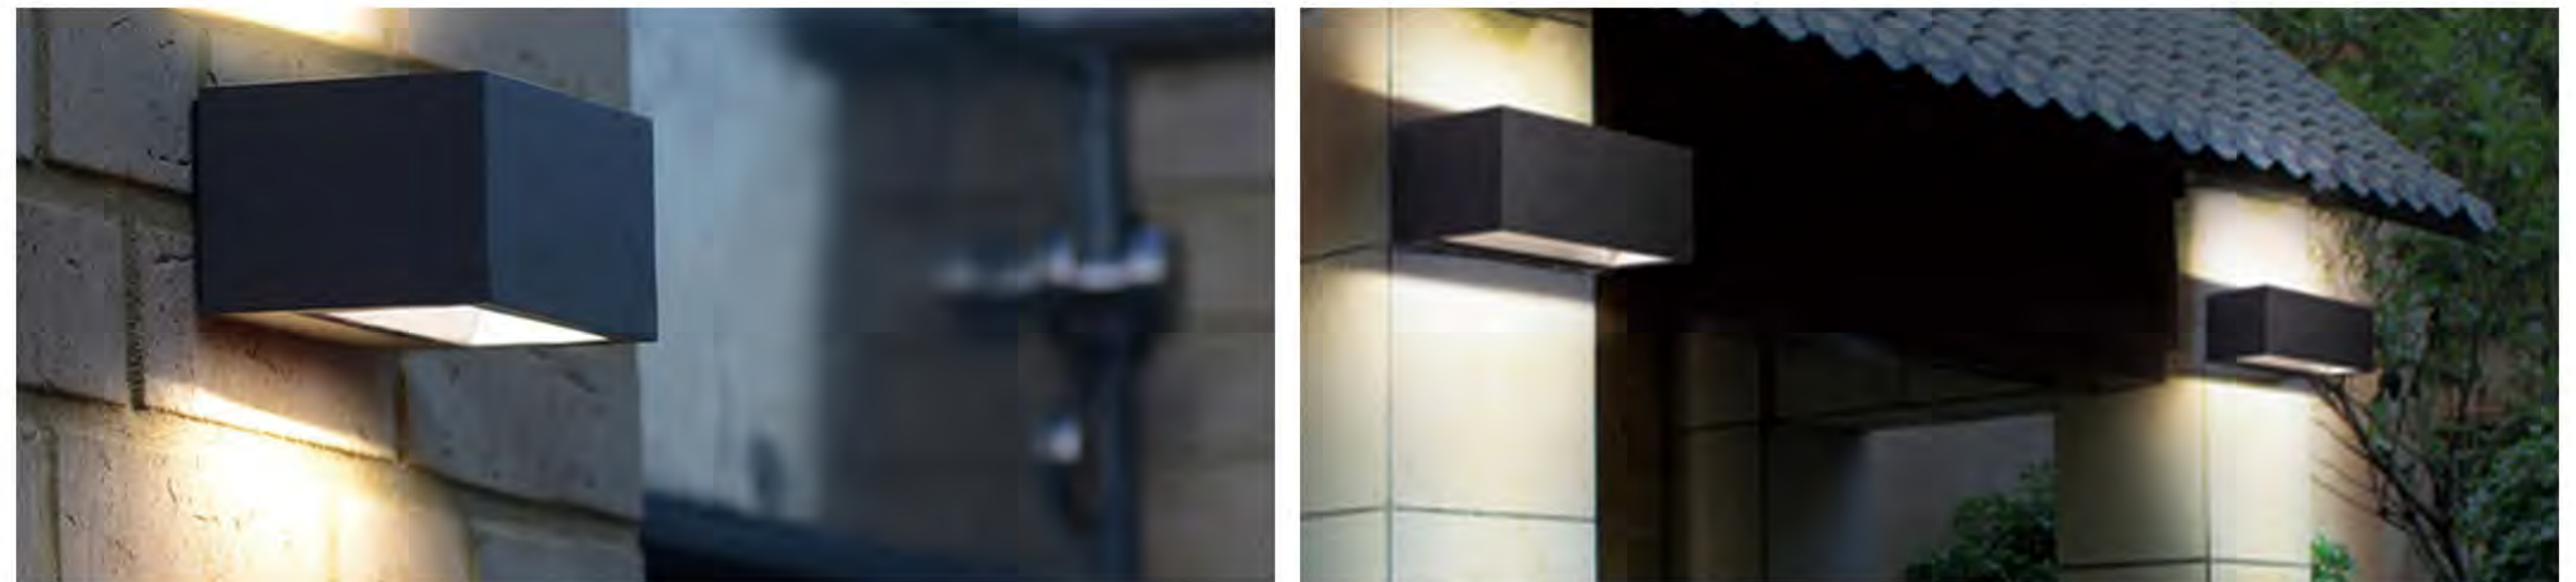

Technical Date (技术参数)

Item No.	Lamp Type	Power	LM	CCT	PF	Voltage	CRI	A	B	C (mm)
MB24-0415140	LED	8W	560	2700K-6000K	0.6	AC110-265V	80-90	140	90	65
MB24-0415185	LED	12W	840	2700K-6000K	0.6	AC110-265V	80-90	185	90	75
MB24-0415220	LED	20W	1400	2700K-6000K	0.6	AC110-265V	80-90	220	105	85
MB24-0415300	LED	30W	2100	2700K-6000K	0.6	AC110-265V	80-90	300	120	110