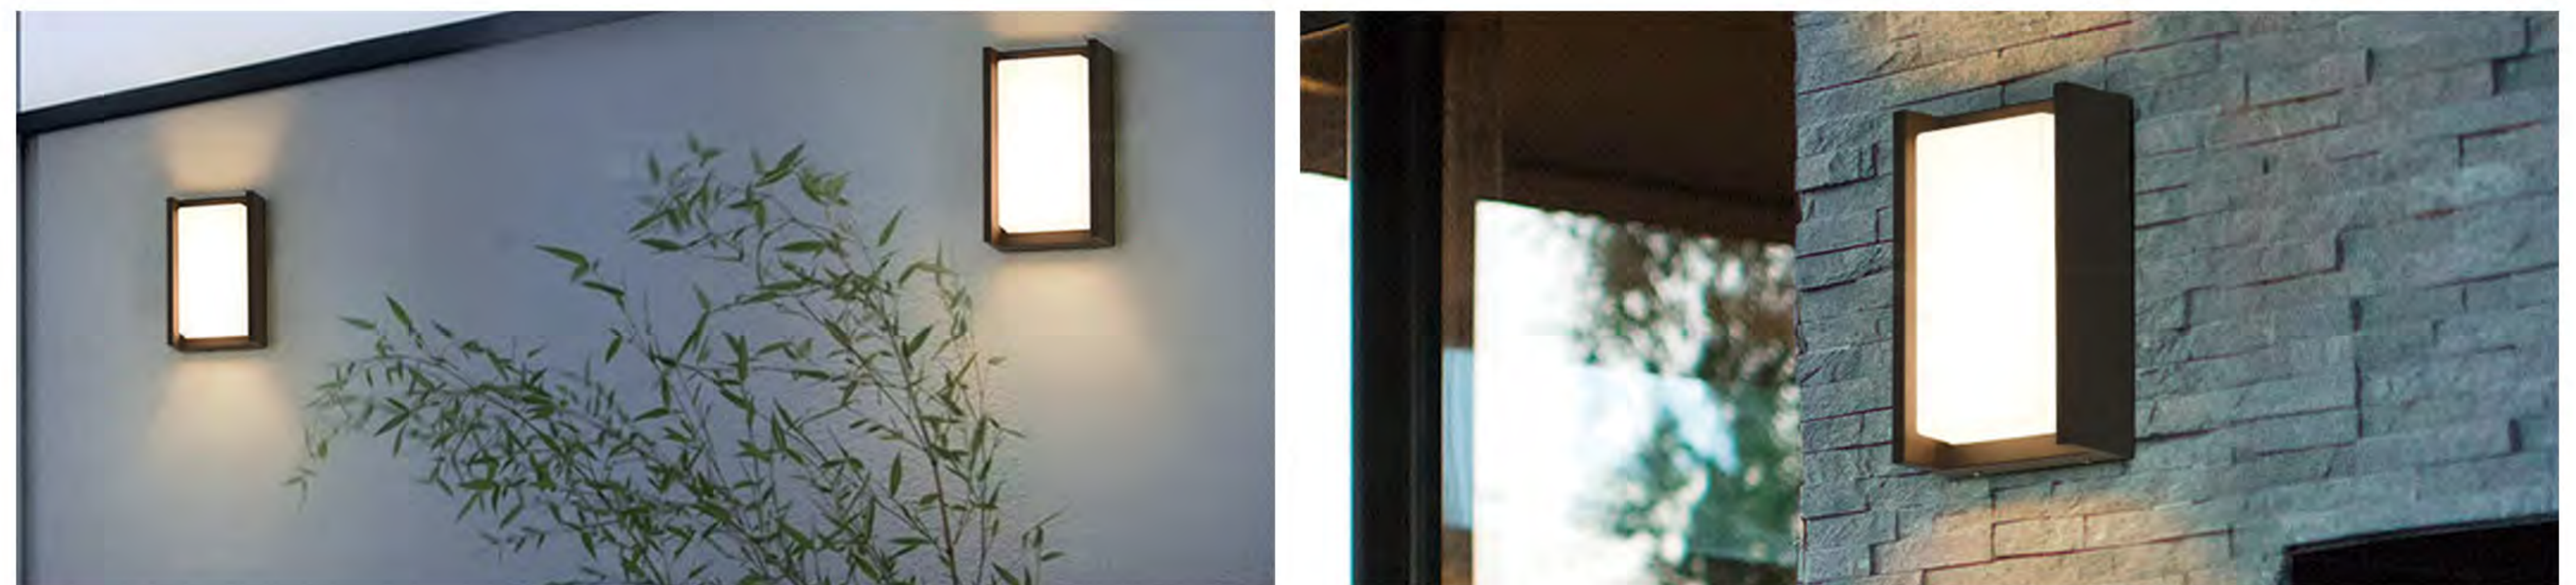

Technical Date (技术参数)

Item No.	Lamp Type	Power	LM	CCT	PF	Voltage	CRI	A	B	C (mm)
MB-FU807	LED	12W	840	2700K-6000K	0.6	AC110-265V	80-90	157	240	70
MB-FU808	LED	12W	840	2700K-6000K	0.6	AC110-265V	80-90	157	240	70