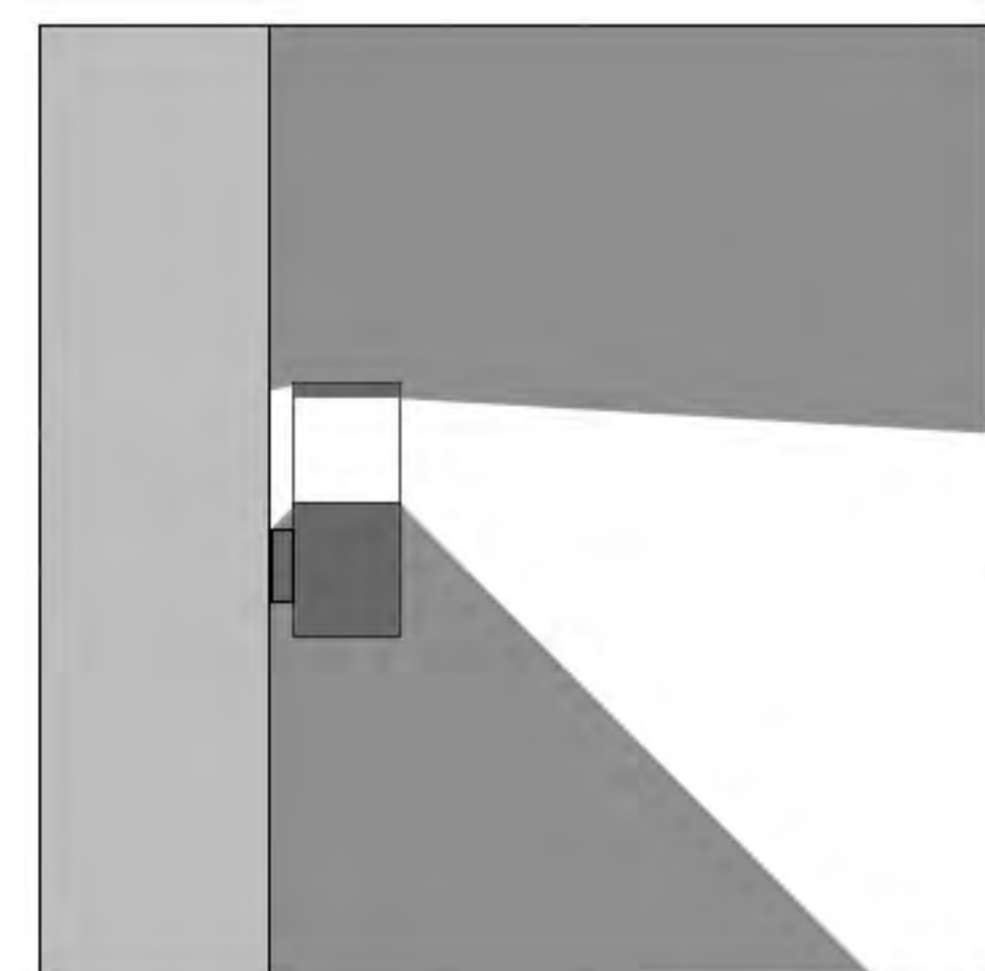

Lightmap (光影图)

front view (正面图)