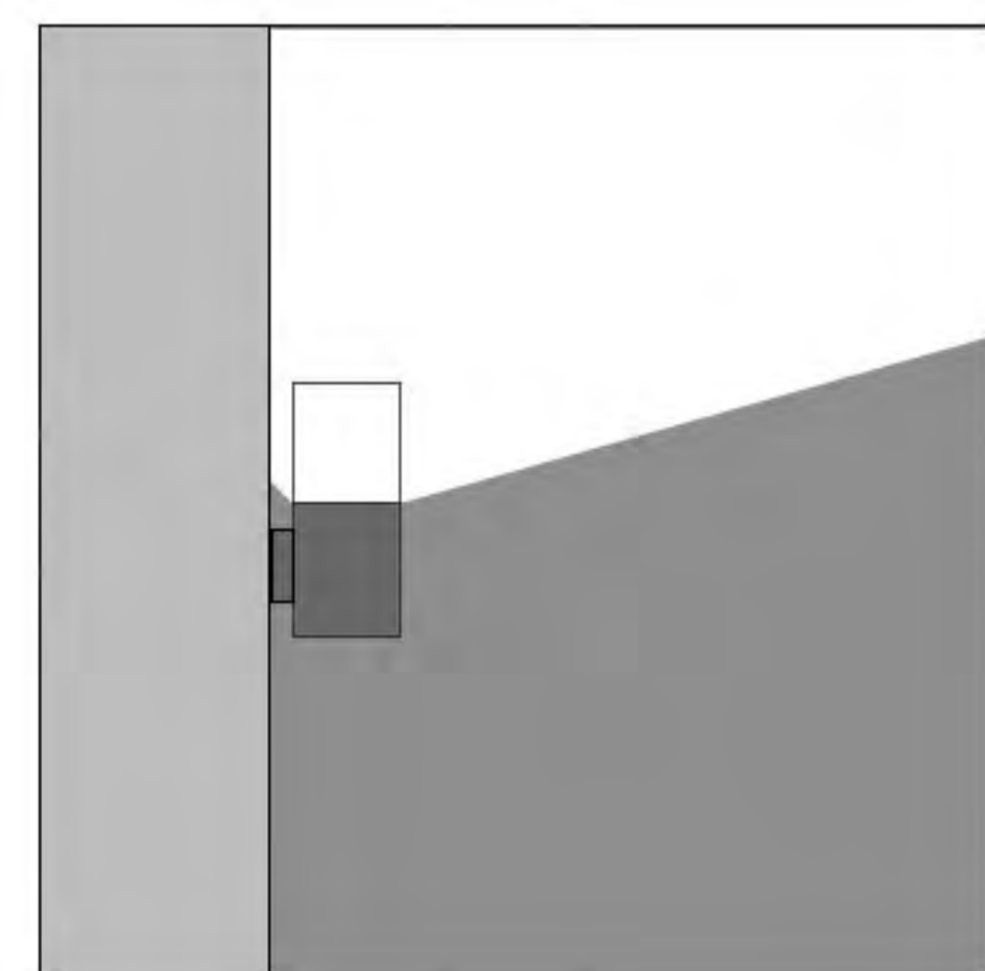

Lightmap (光影图)

front view (正面图)