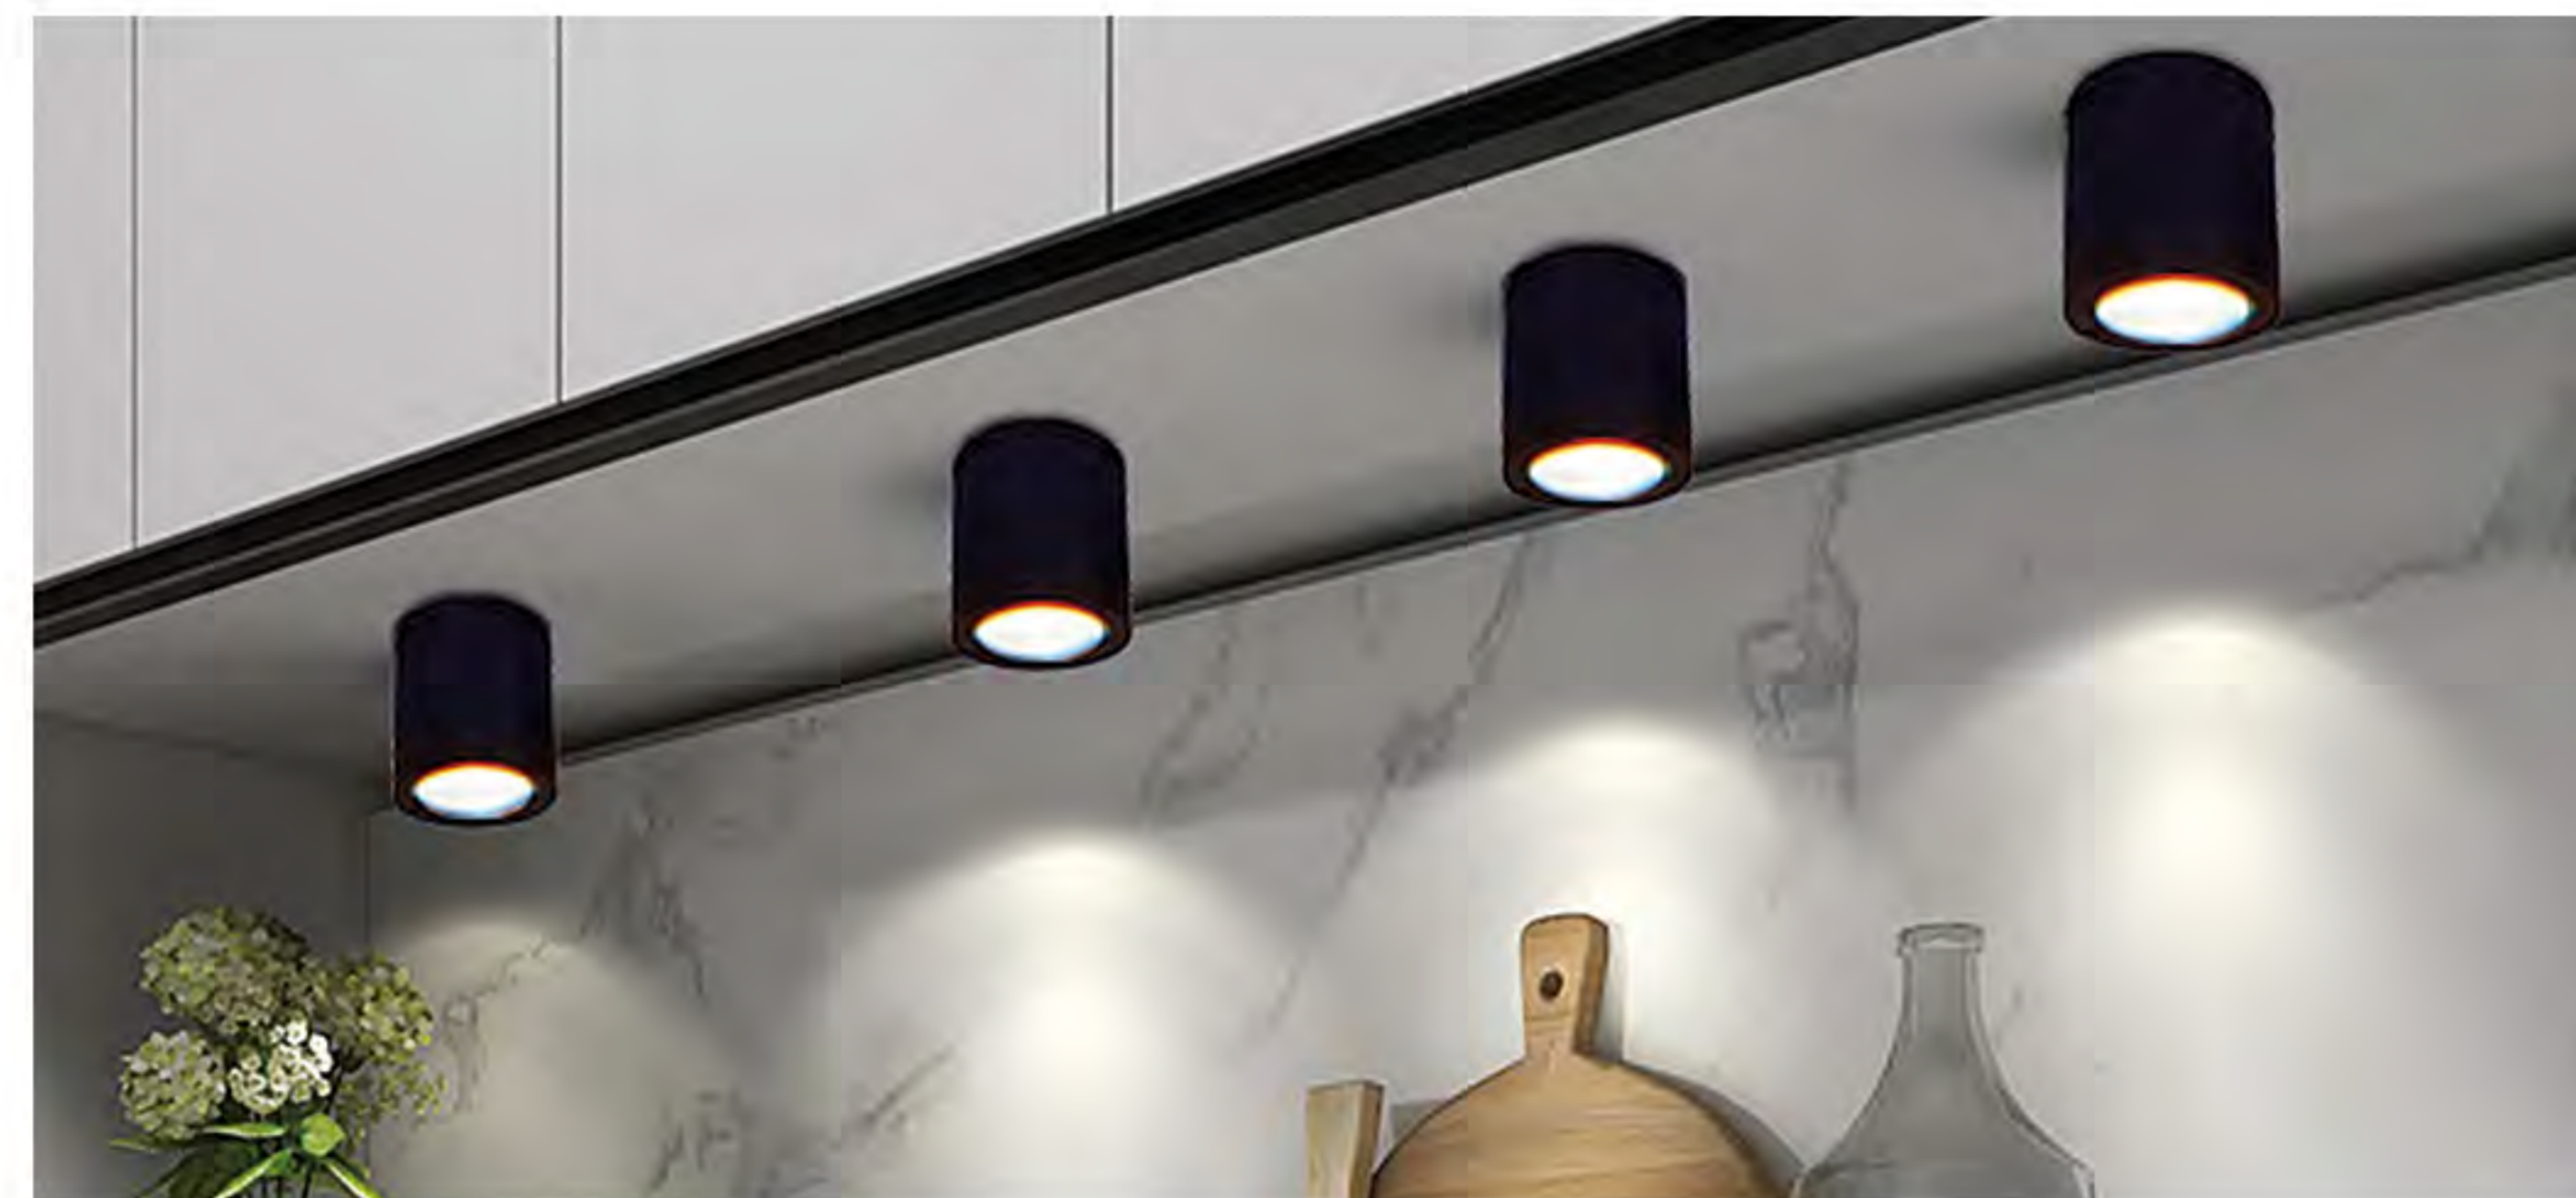

Technical Date (技术参数)

Item No.	Lamp Type	Power	LM	CCT	PF	Voltage	CRI	A	B	C (mm)
MB23-0902A	LED	20W	1400	2700K-6000K	0.9	AC110-265V	80-90	Ø120	120	-
MB23-0902B	LED	20W	1400	2700K-6000K	0.9	AC110-265V	80-90	Ø120	180	-
MB23-0902B	E27	-	-	-	-	-	-	Ø120	180	-