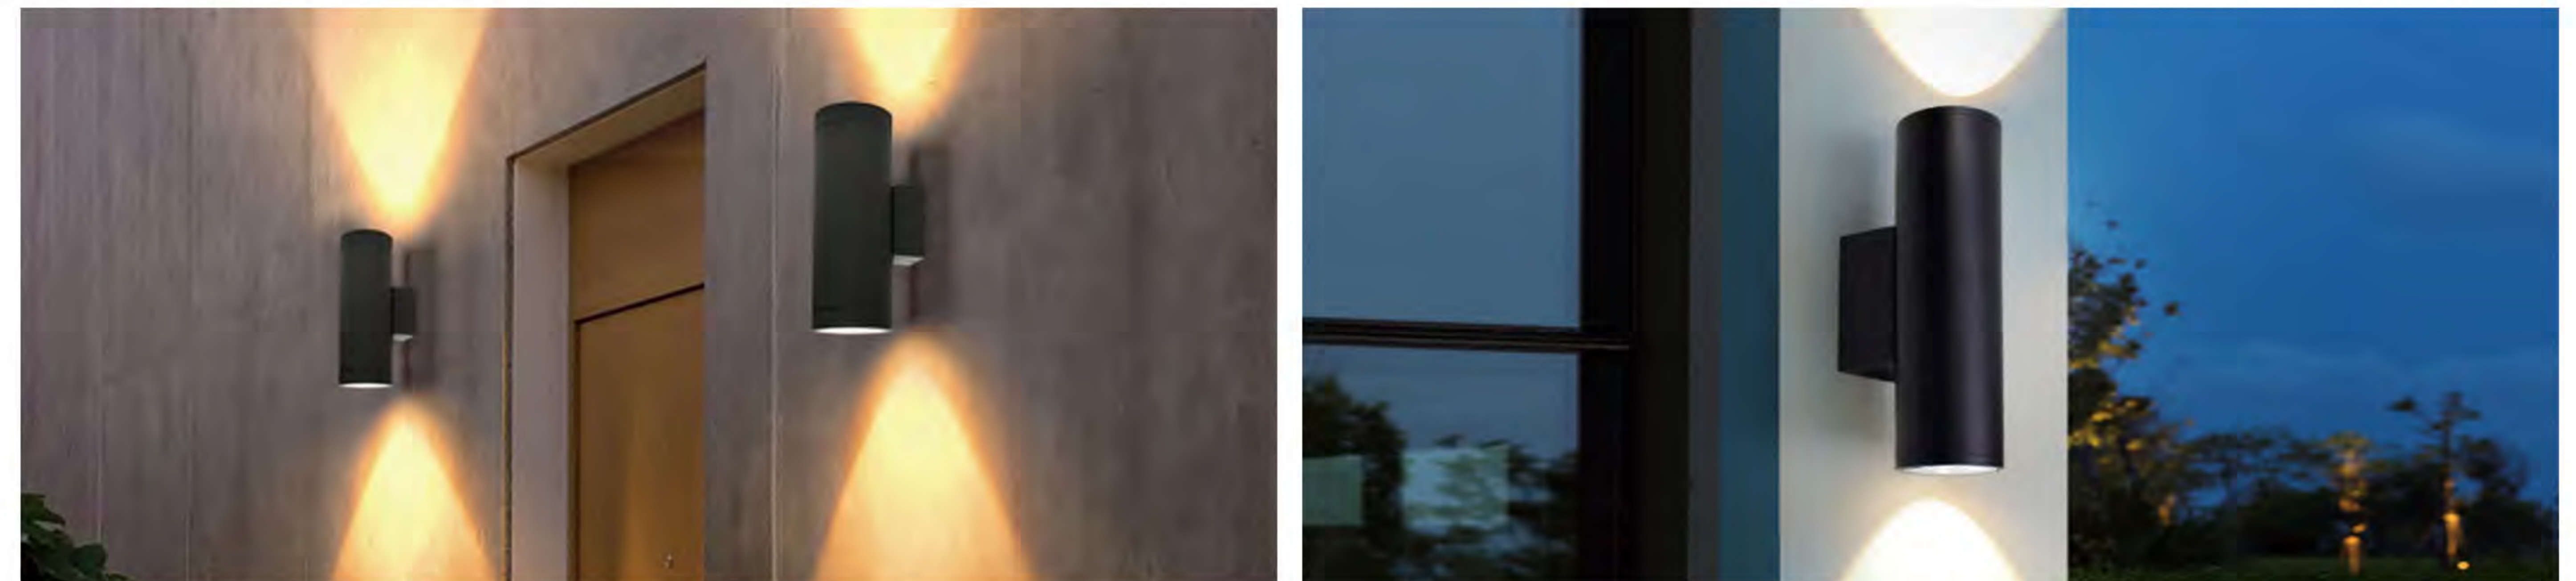

Beam Angle (光束角度)

Technical Date (技术参数)

Item No.	Lamp Type	Power	LM	CCT	PF	Voltage	CRI	A	B	C (mm)
MB19-3002A	LED	2*5W	700	2700K-6000K	0.6	AC110-265V	80-90	Ø65	97	160
MB19-3002B	LED	2*10W	1400	2700K-6000K	0.6	AC110-265V	80-90	Ø90	122	160
MB19-3002C	LED	2*15W	2100	2700K-6000K	0.6	AC110-265V	80-90	Ø108	140	160
MB19-3002A	GU10	-	-	-	-	-	-	Ø65	97	160