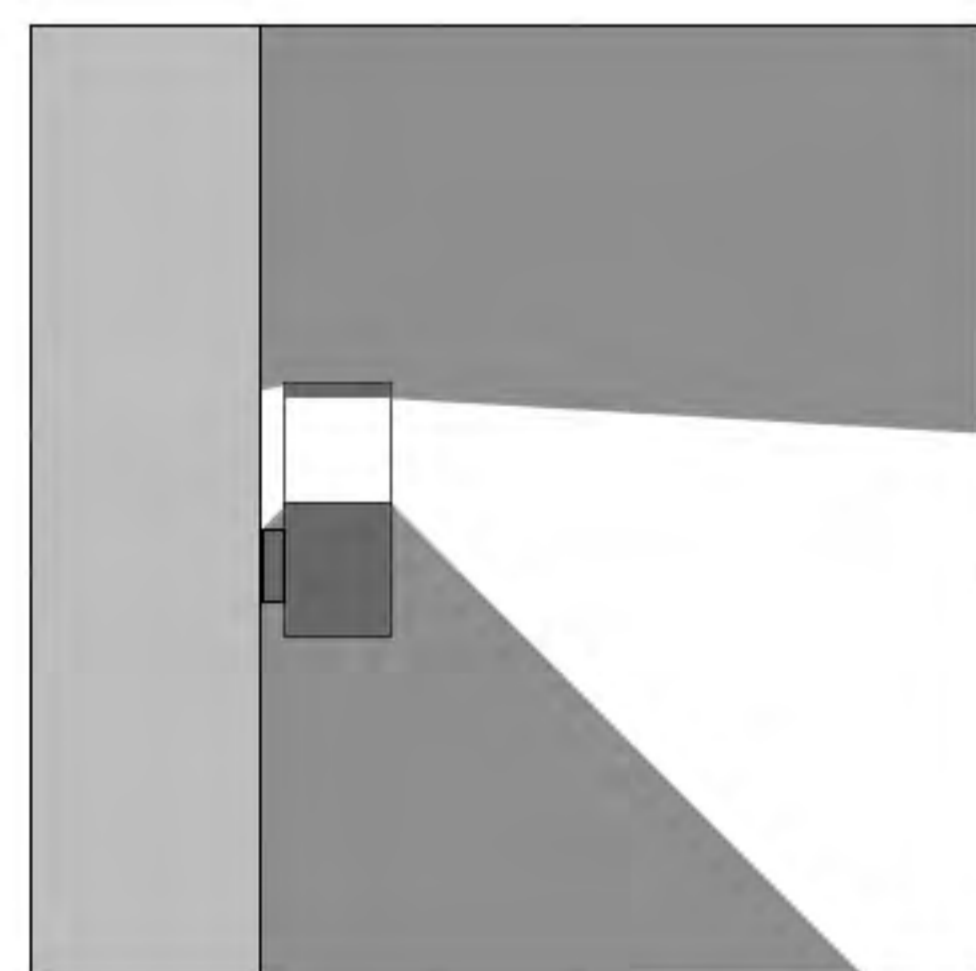

Lightmap (光影图)

front view (正面图)