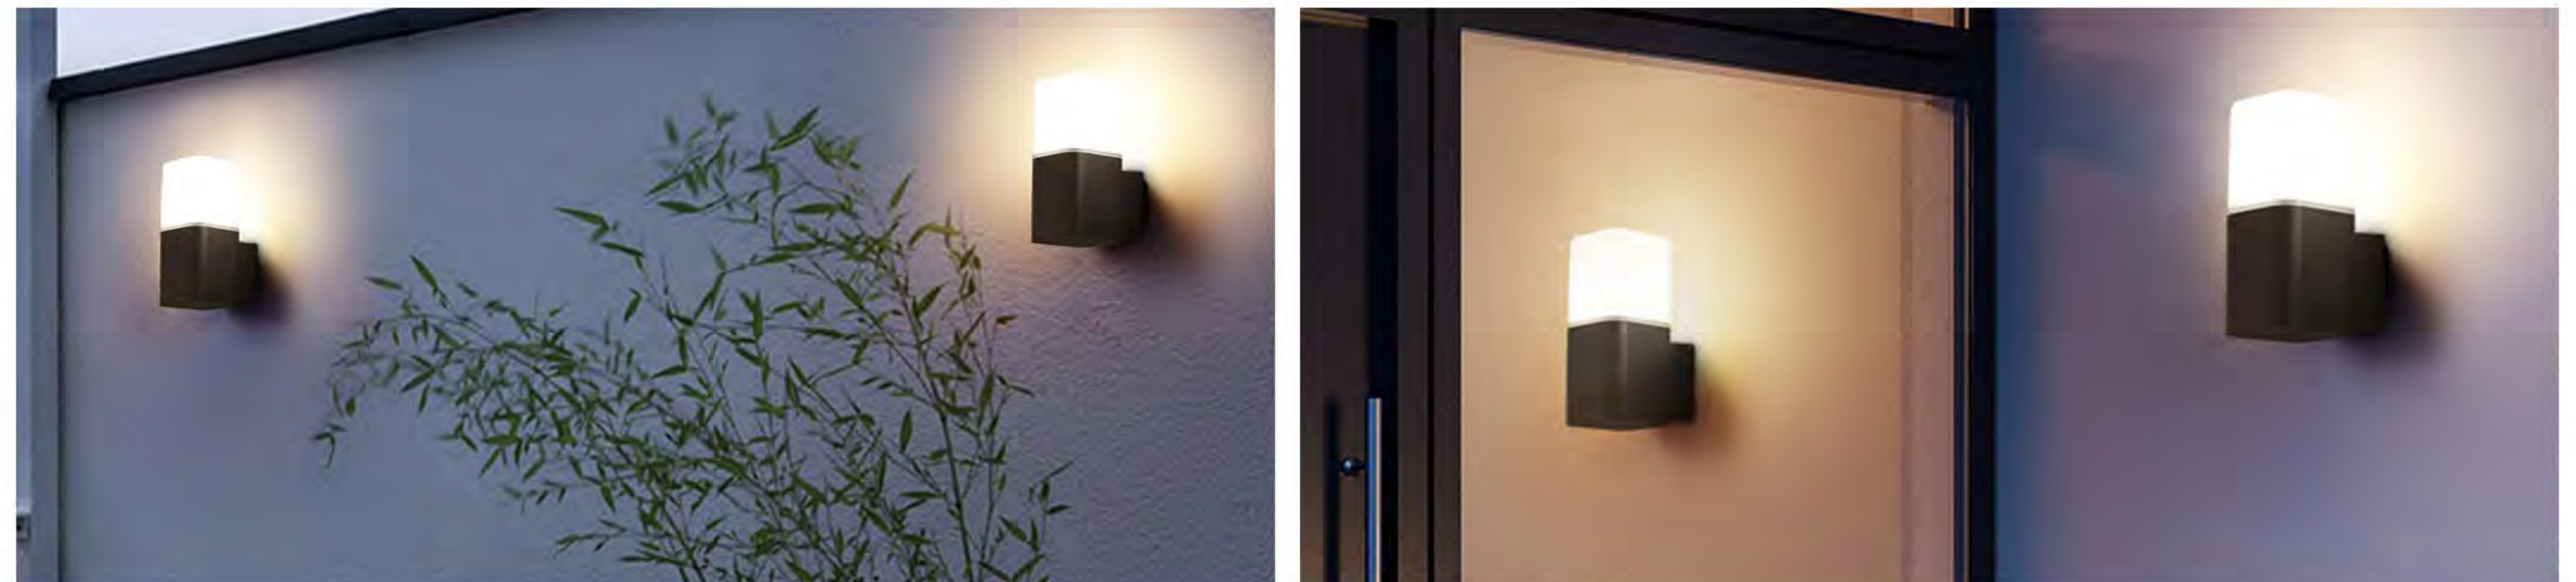

Technical Date (技术参数)

Item No.	Lamp Type	Power	LM	CCT	PF	Voltage	CRI	A	B	C (mm)
MB23-040290	E14/GU10	-	-	-	-	-	-	90	90	260
MB23-0402120	E27/GU10	-	-	-	-	-	-	125	125	260