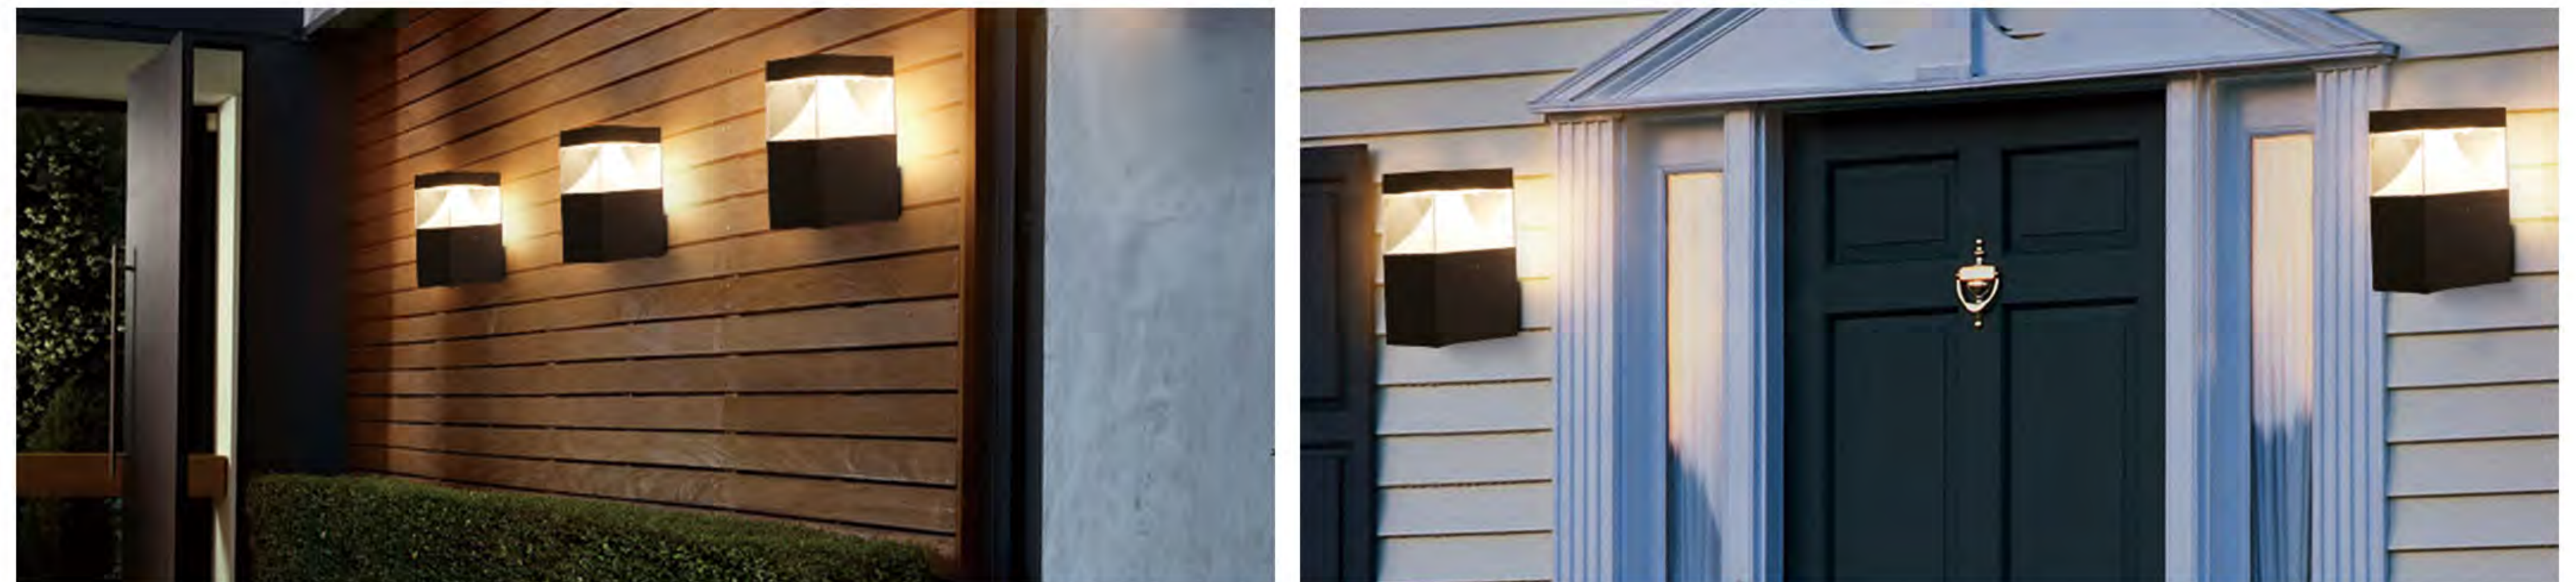

Technical Date (技术参数)

Item No.	Lamp Type	Power	LM	CCT	PF	Voltage	CRI	A	B	C (mm)
MB23-0406	LED	12W	840	2700K-6000K	0.6	AC110-265V	80-90	150	150	260