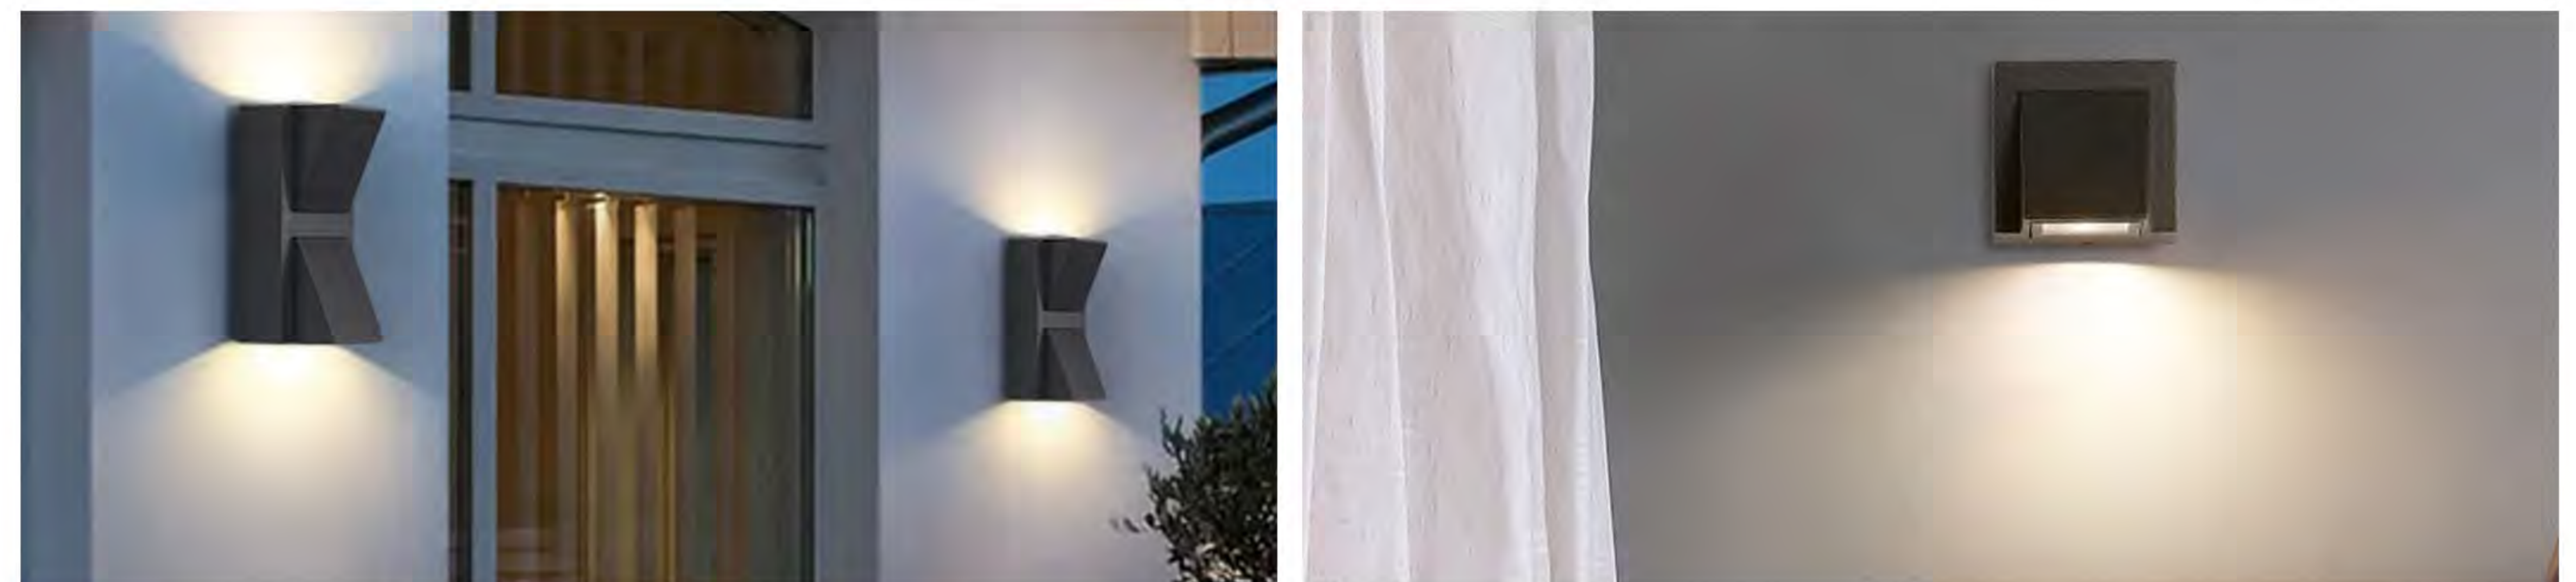

Technical Date (技术参数)

Item No.	Lamp Type	Power	LM	CCT	PF	Voltage	CRI	A	B	C (mm)
MB16-059A	LED	5W	350	2700K-6000K	0.6	AC110-265V	80-90	81	76	63
MB16-059B	LED	2*5W	700	2700K-6000K	0.6	AC110-265V	80-90	81	142	63