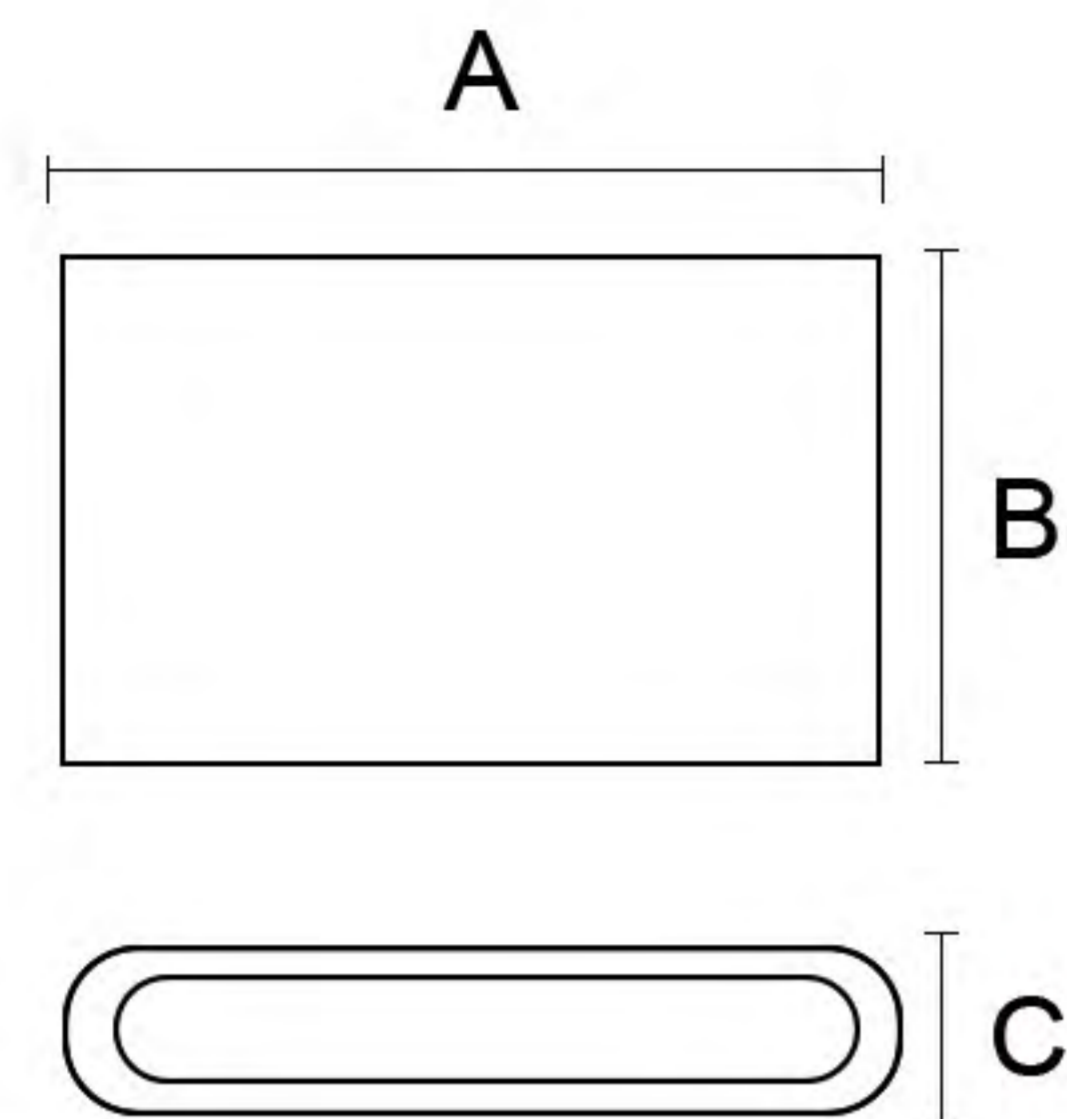

## Features&Benefit (功能和优点)

Category (品类)	Wall Light
Diffuser Material (扩散器材质)	Glass
Cover Material (面盖材质)	Aluminum
Operating mode (运行)	Built in
Steuerbar (开关)	On/Off
IP (防水等级)	54
Mounting type (安装类型)	Wall mounted
Mounting location (安装位置)	Wall
Application environment (应用环境)	Indoor/Outdoor
Body color (表面颜色)	Black/Dark Gray/Sliver Gray