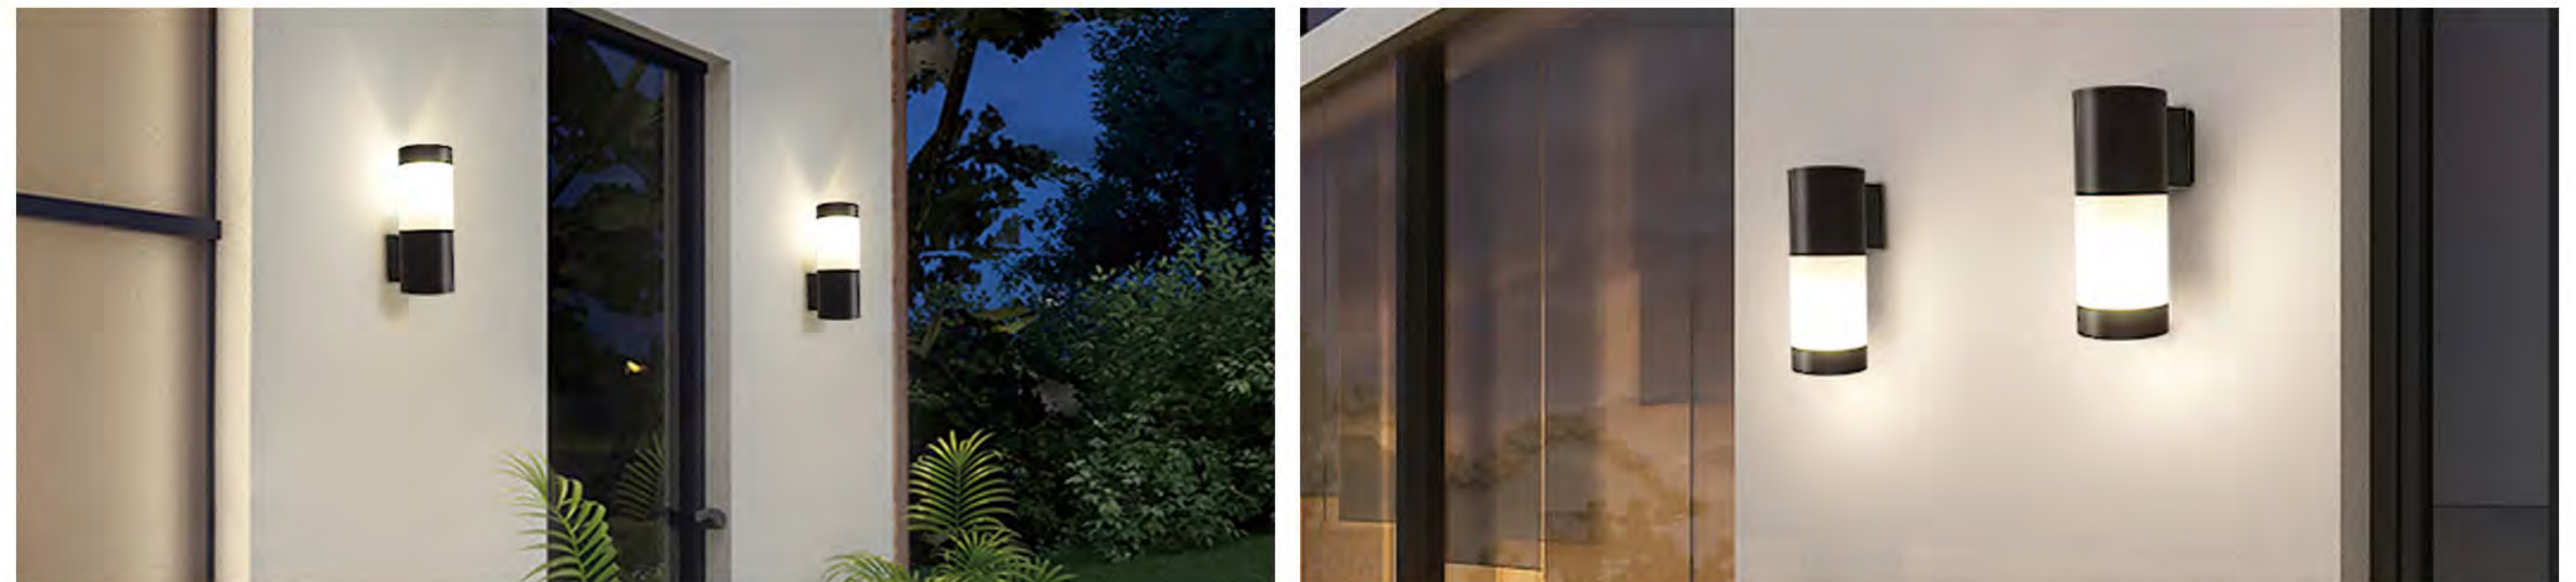

Technical Date (技术参数)

Item No.	Lamp Type	Power	LM	CCT	PF	Voltage	CRI	A	B	C (mm)
MB23-0407	LED	7W	490	2700K-6000K	0.6	AC110-265V	80-90	Ø90	235	-