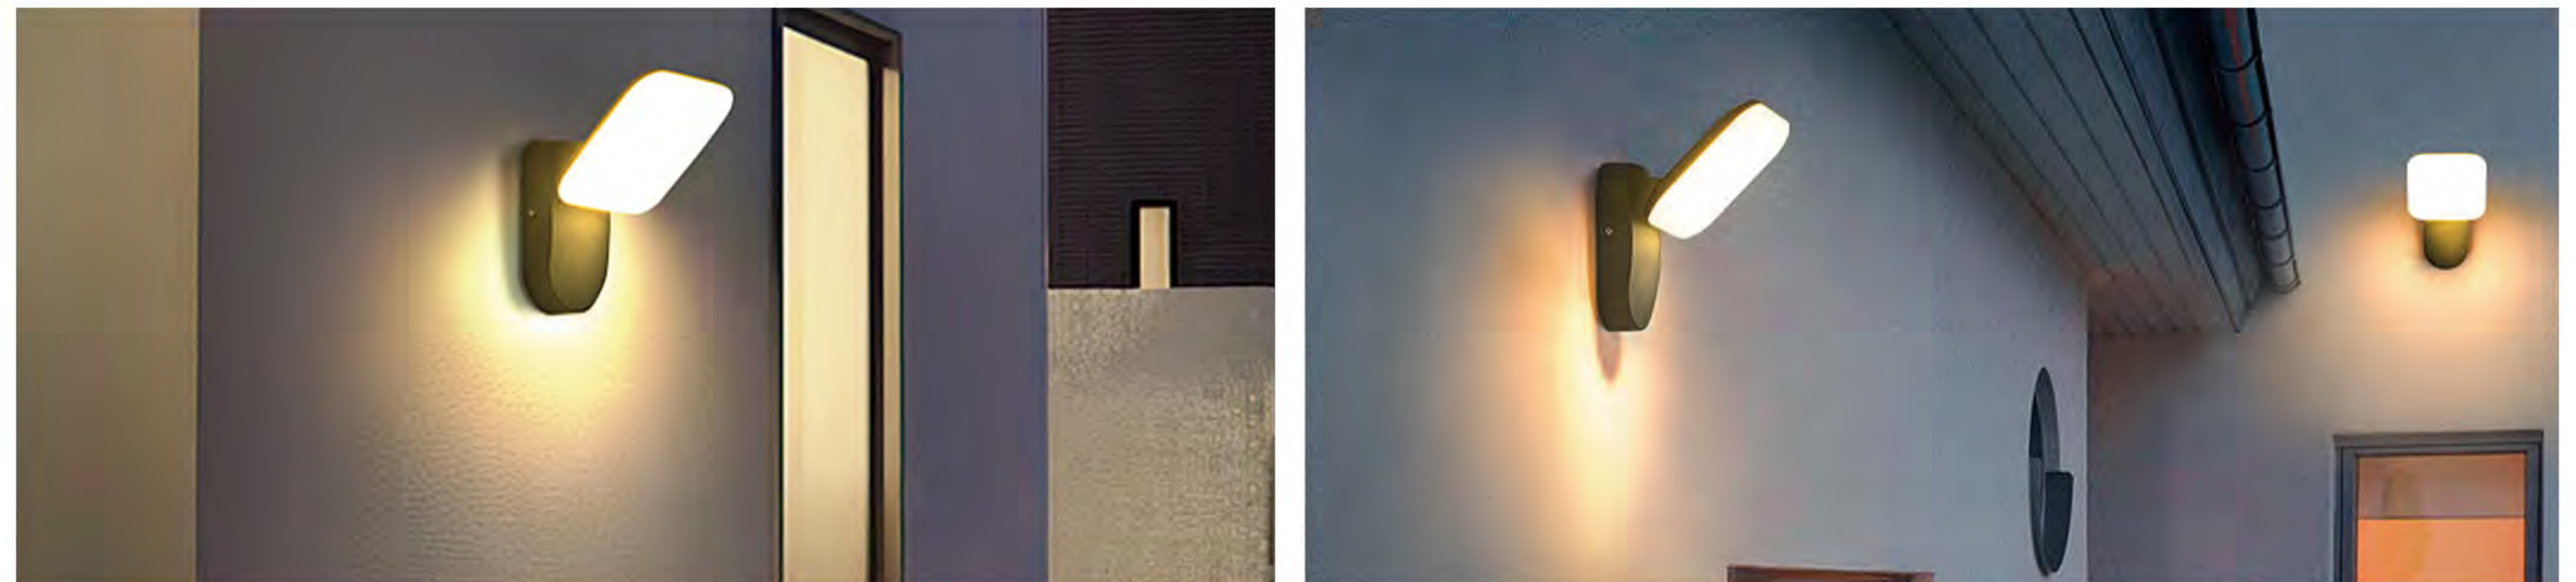

Technical Date (技术参数)

Item No.	Lamp Type	Power	LM	CCT	PF	Voltage	CRI	A	B	C (mm)
MB23-0415	LED	7W	490	2700K-6000K	0.6	AC110-265V	80-90	130	135	180