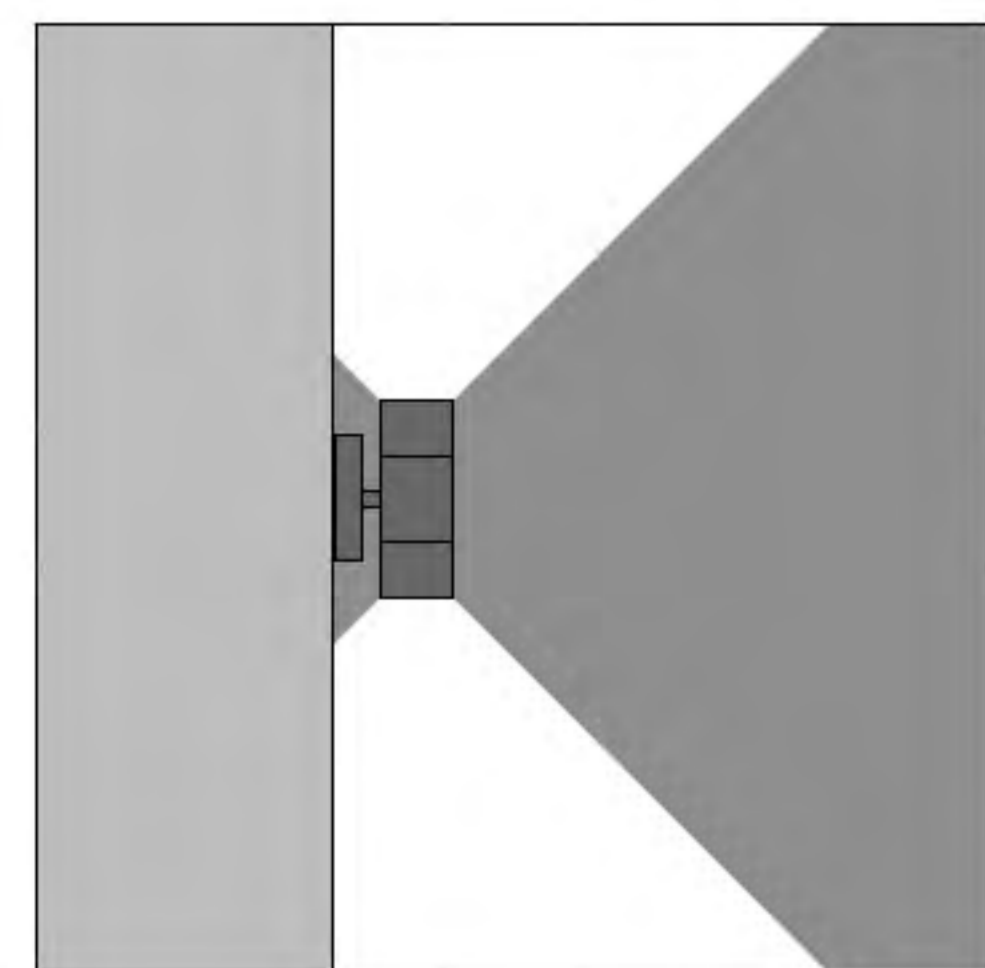

front view (正面图)