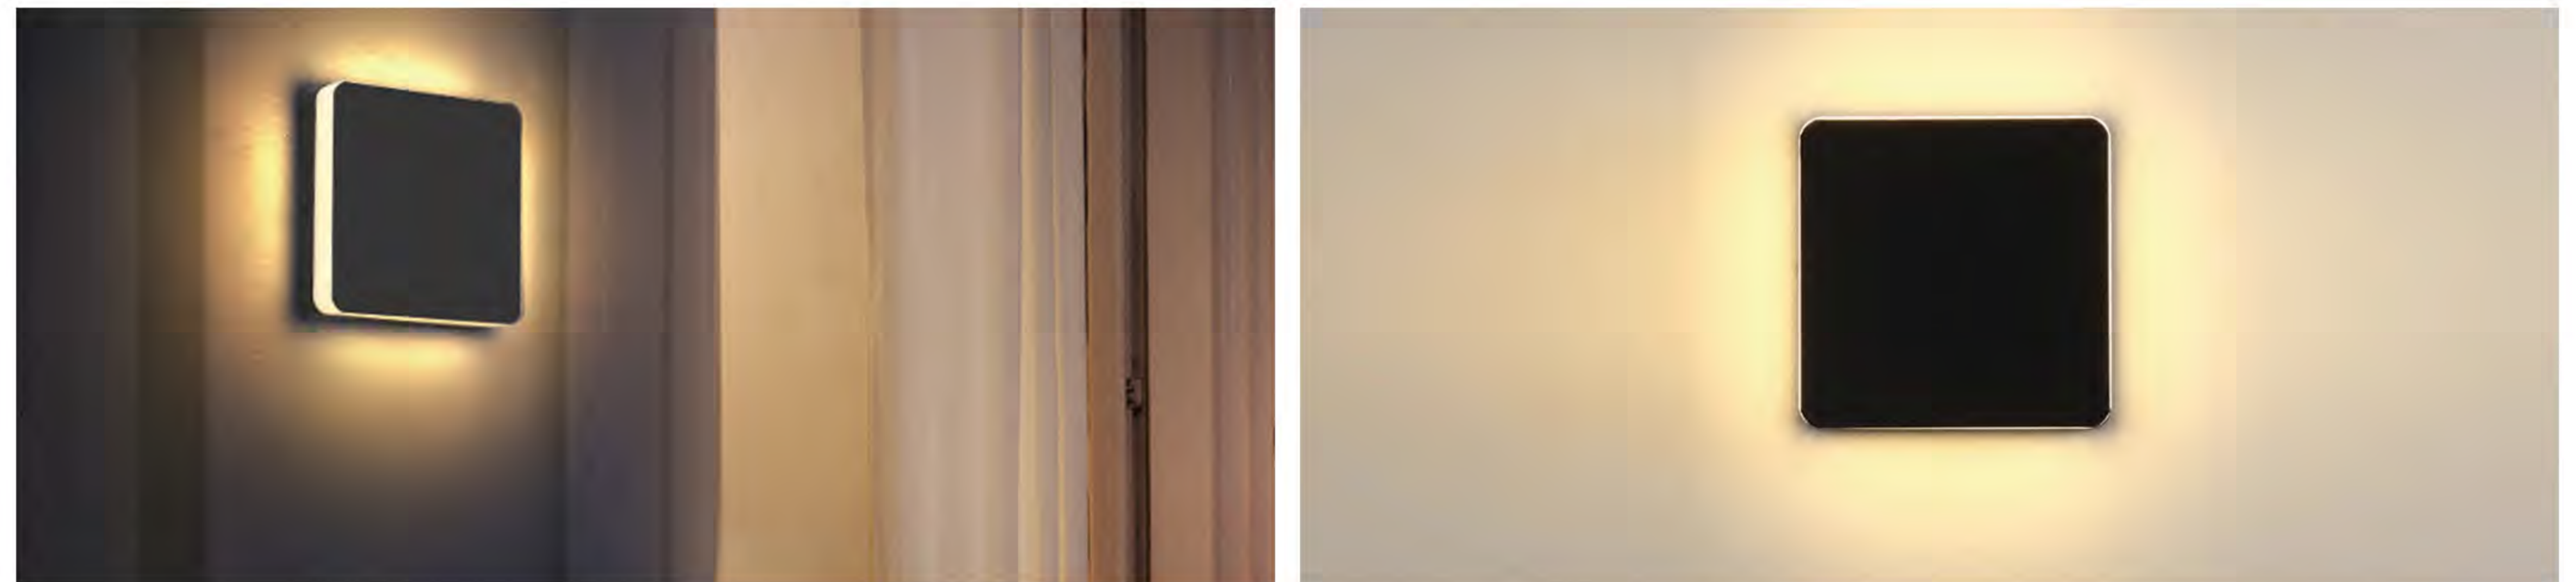

Technical Date (技术参数)

Item No.	Lamp Type	Power	LM	CCT	PF	Voltage	CRI	A	B	C (mm)
MB23-0422155	LED	10W	700	2700K-6000K	0.6	AC110-265V	80-90	155	155	55
MB23-0422220	LED	15W	1050	2700K-6000K	0.6	AC110-265V	80-90	220	220	55