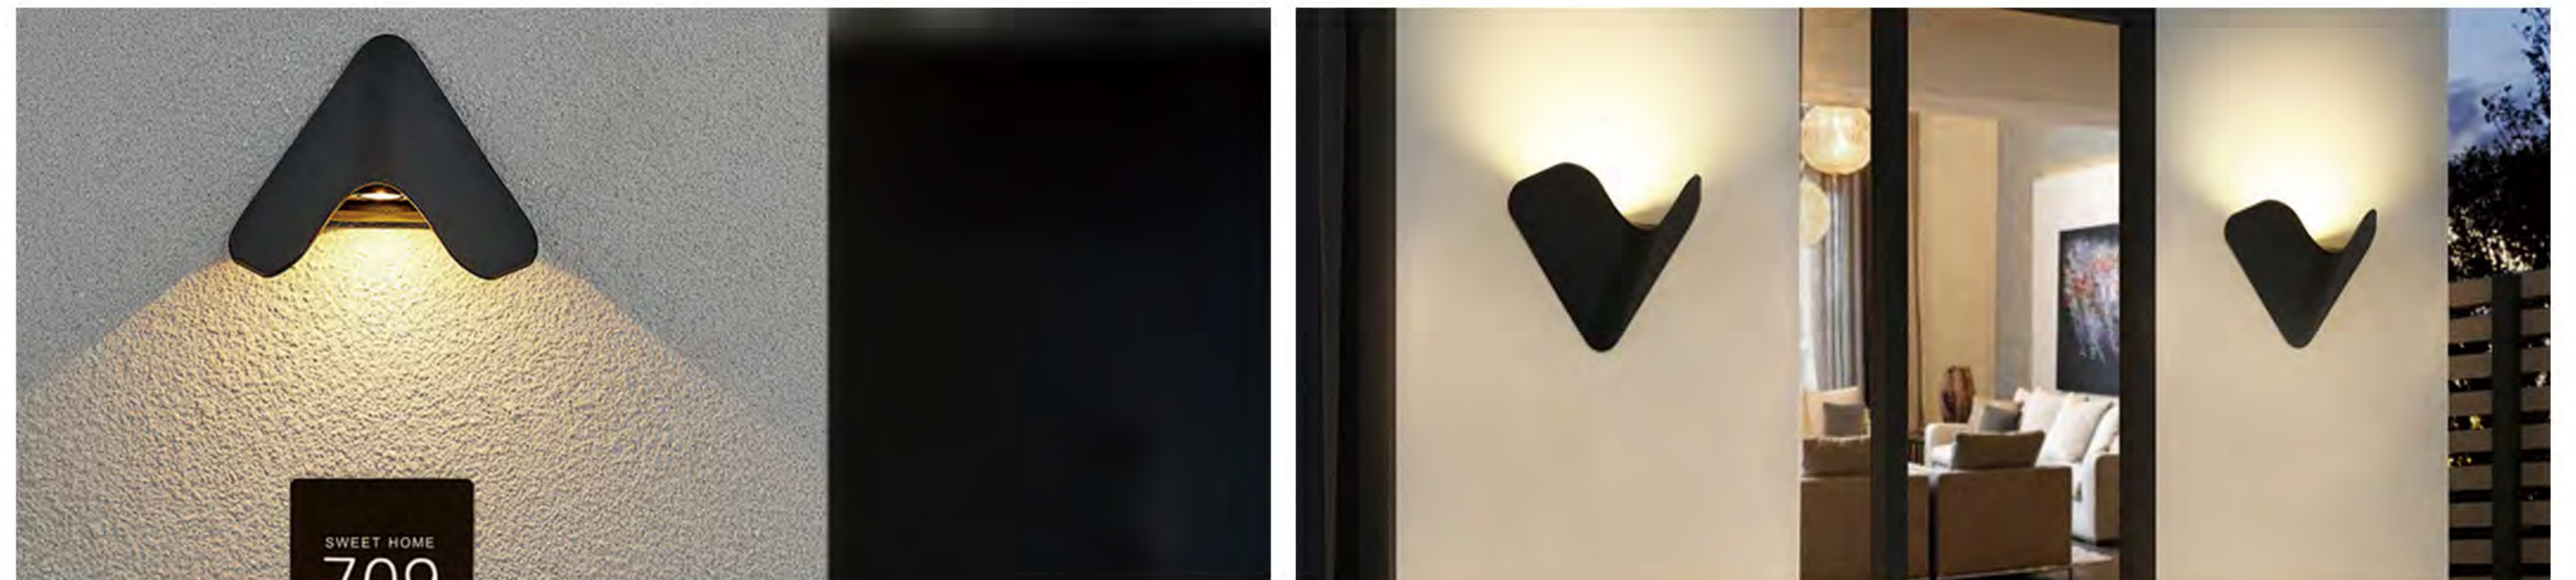

Technical Date (技术参数)

Item No.	Lamp Type	Power	LM	CCT	PF	Voltage	CRI	A	B	C (mm)
MB23-0426	LED	10W	700	2700K-6000K	0.6	AC110-265V	80-90	200	165	90