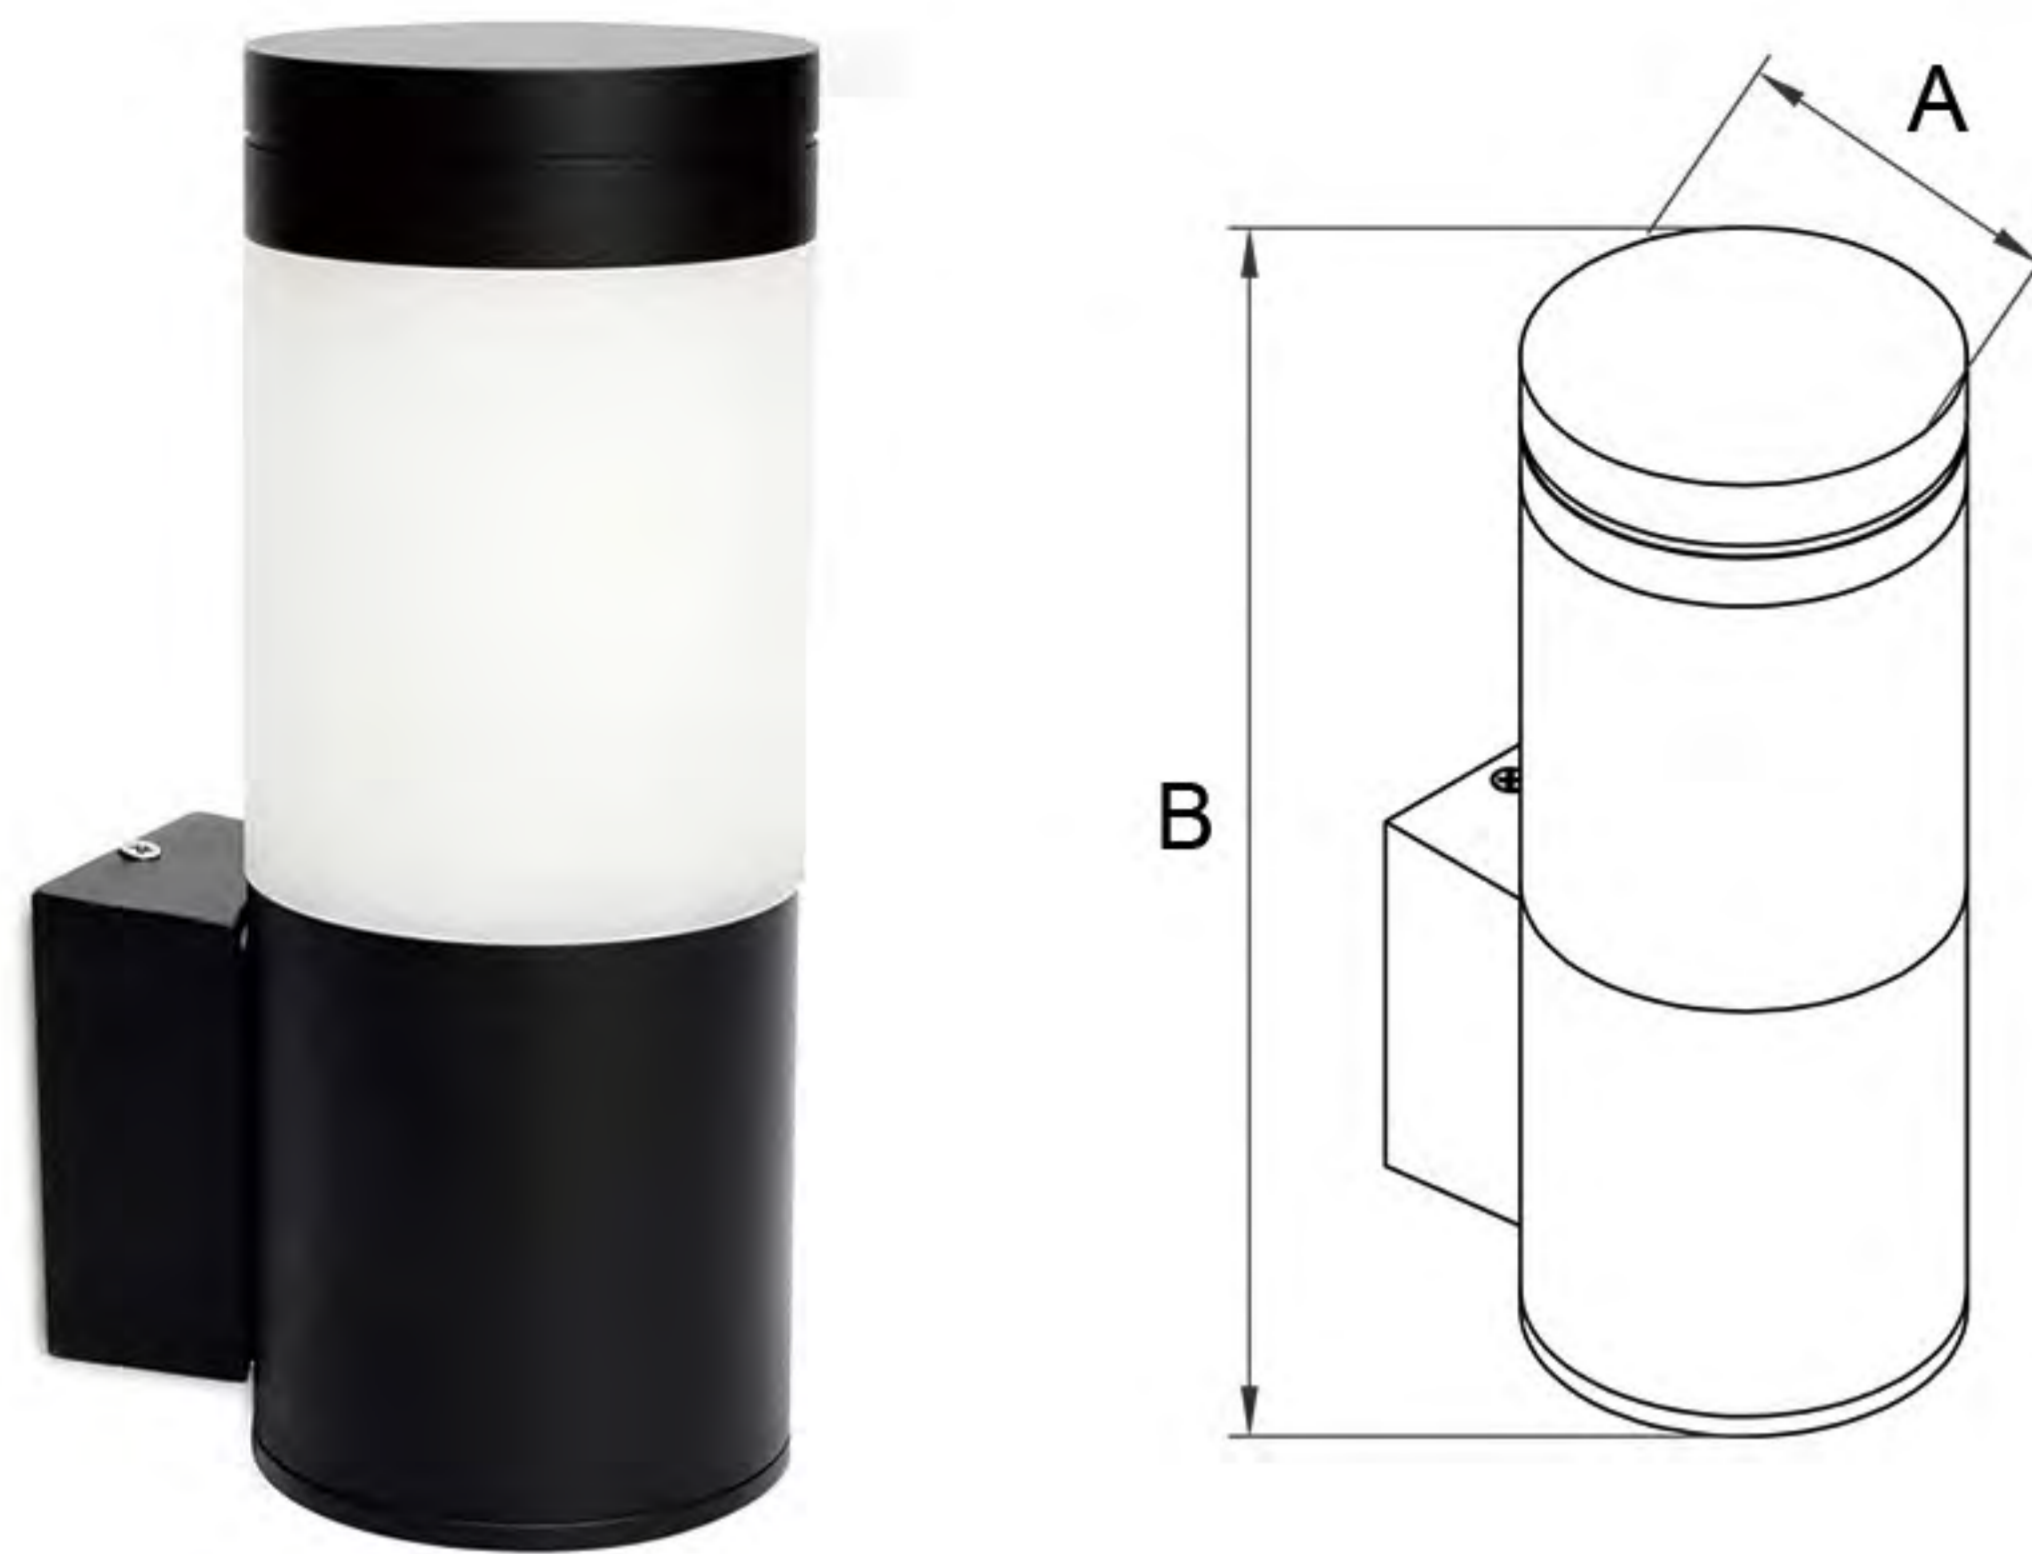

MB23-0407

Features&Benefit (功能和优点)

Category (品类)	Wall Light
Diffuser Material (扩散器材质)	Acrylic
Cover Material (面盖材质)	Aluminum
Operating mode (运行)	Built in
Steuerbar (开关)	On/Off
IP (防水等级)	54
Mounting type (安装类型)	Wall mounted
Mounting location (安装位置)	Wall
Application environment (应用环境)	Indoor/Outdoor
Body color (表面颜色)	Black/Dark Gray/Sliver Gray

Product Description (产品描述)

Suitable for use on the exterior walls, fences or suitable places of buildings such as courtyards, commercial buildings, office buildings, parks and so on. Providing general lighting or decoration in outdoor areas, they help distribute light evenly throughout a space, eliminating dark corners and enhancing overall brightness. Often used in conjunction with other light sources to create well-lit environments; highlighting display features, artwork or architectural elements to add a sense of accent to a space.