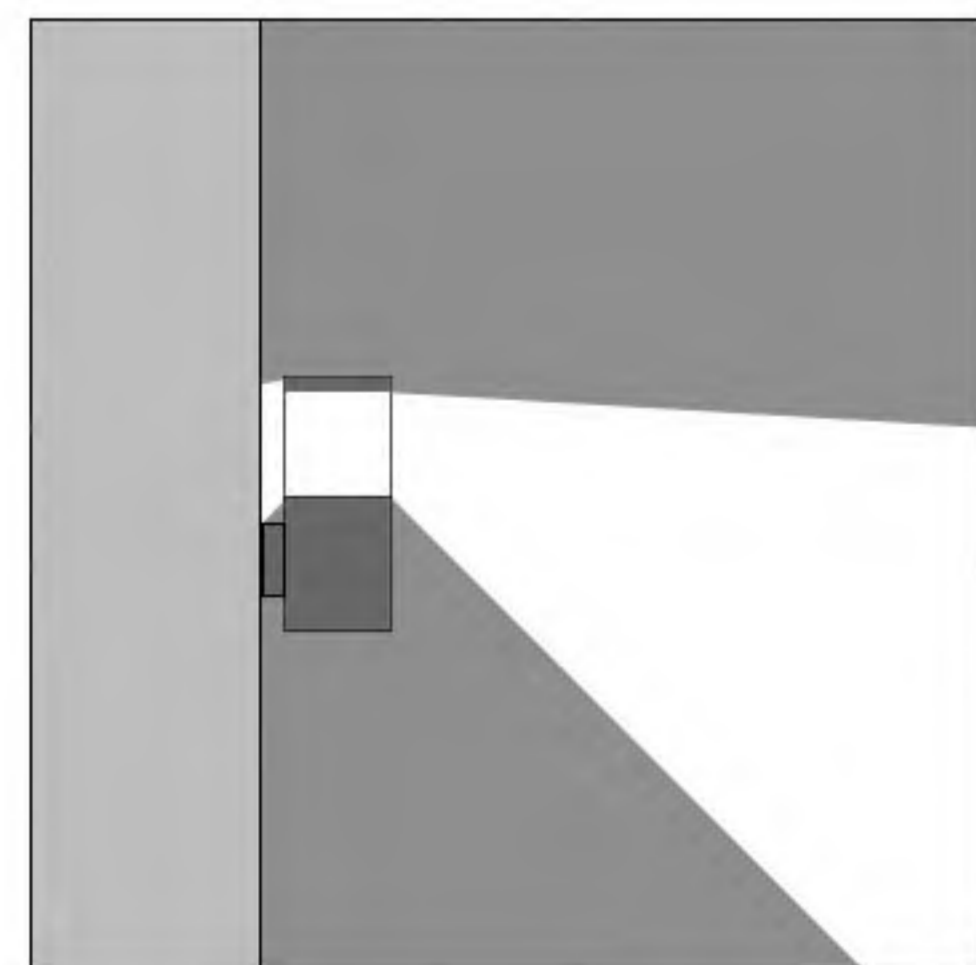

Lightmap (光影图)

front view (正面图)