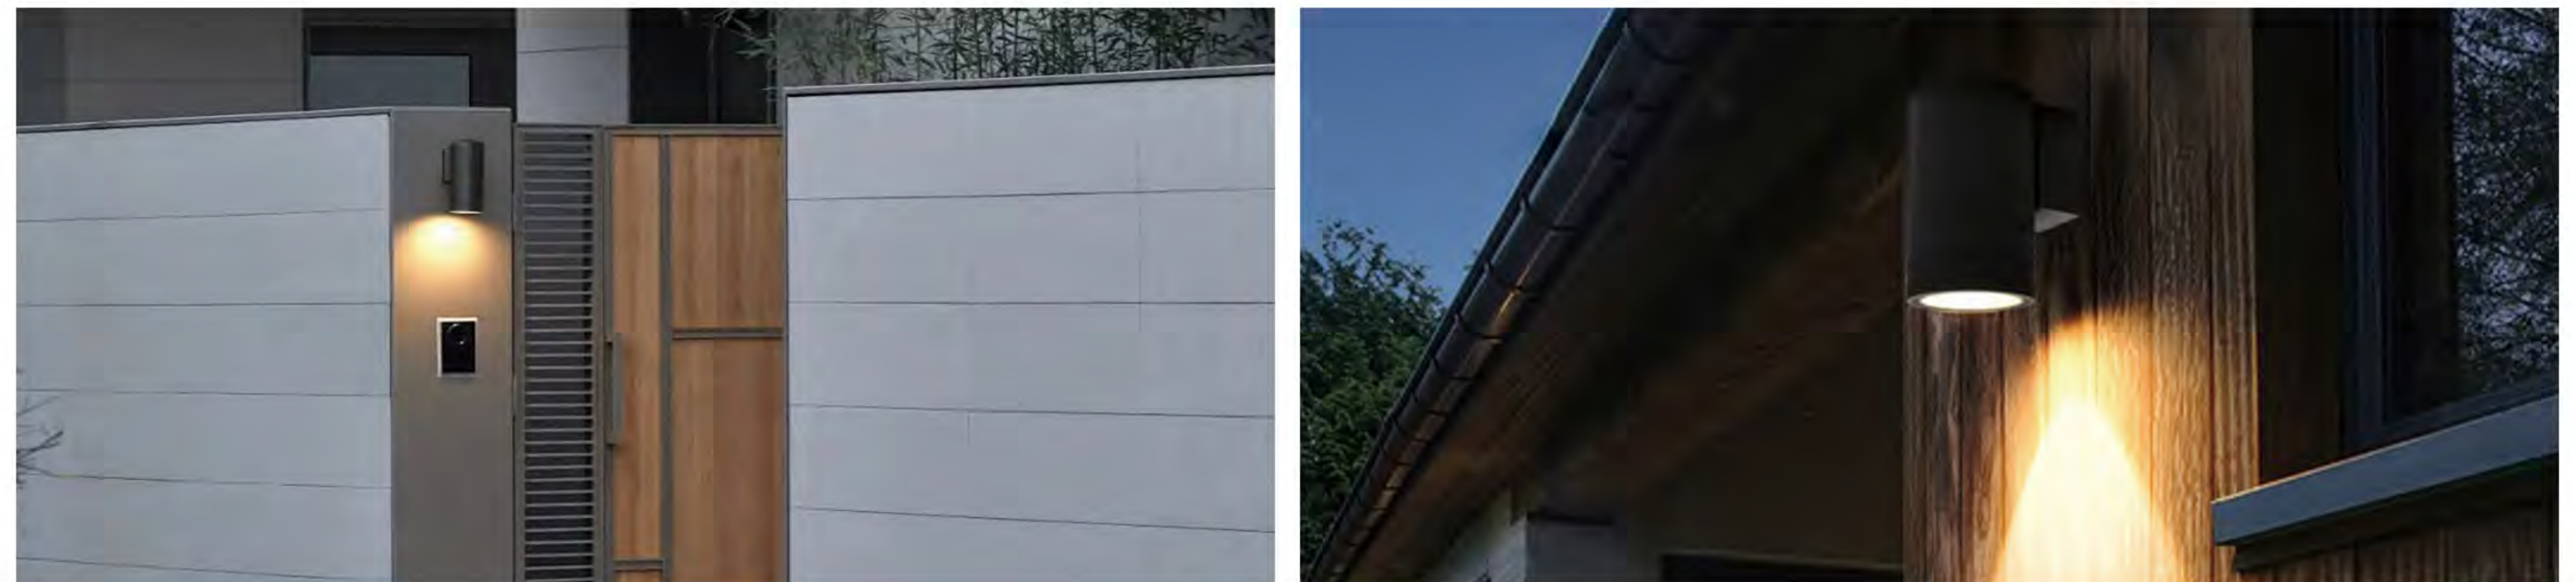

Beam Angle (光束角度)

Technical Date (技术参数)

Item No.	Lamp Type	Power	LM	CCT	PF	Voltage	CRI	A	B	C (mm)
MB19-3001A	LED	5W	350	2700K-6000K	0.6	AC110-265V	80-90	Ø65	97	160
MB19-3001B	LED	10W	700	2700K-6000K	0.6	AC110-265V	80-90	Ø90	122	160
MB19-3001C	LED	15W	1050	2700K-6000K	0.6	AC110-265V	80-90	Ø108	140	160
MB19-3001A	GU10	-	-	-	-	-	-	Ø65	97	160