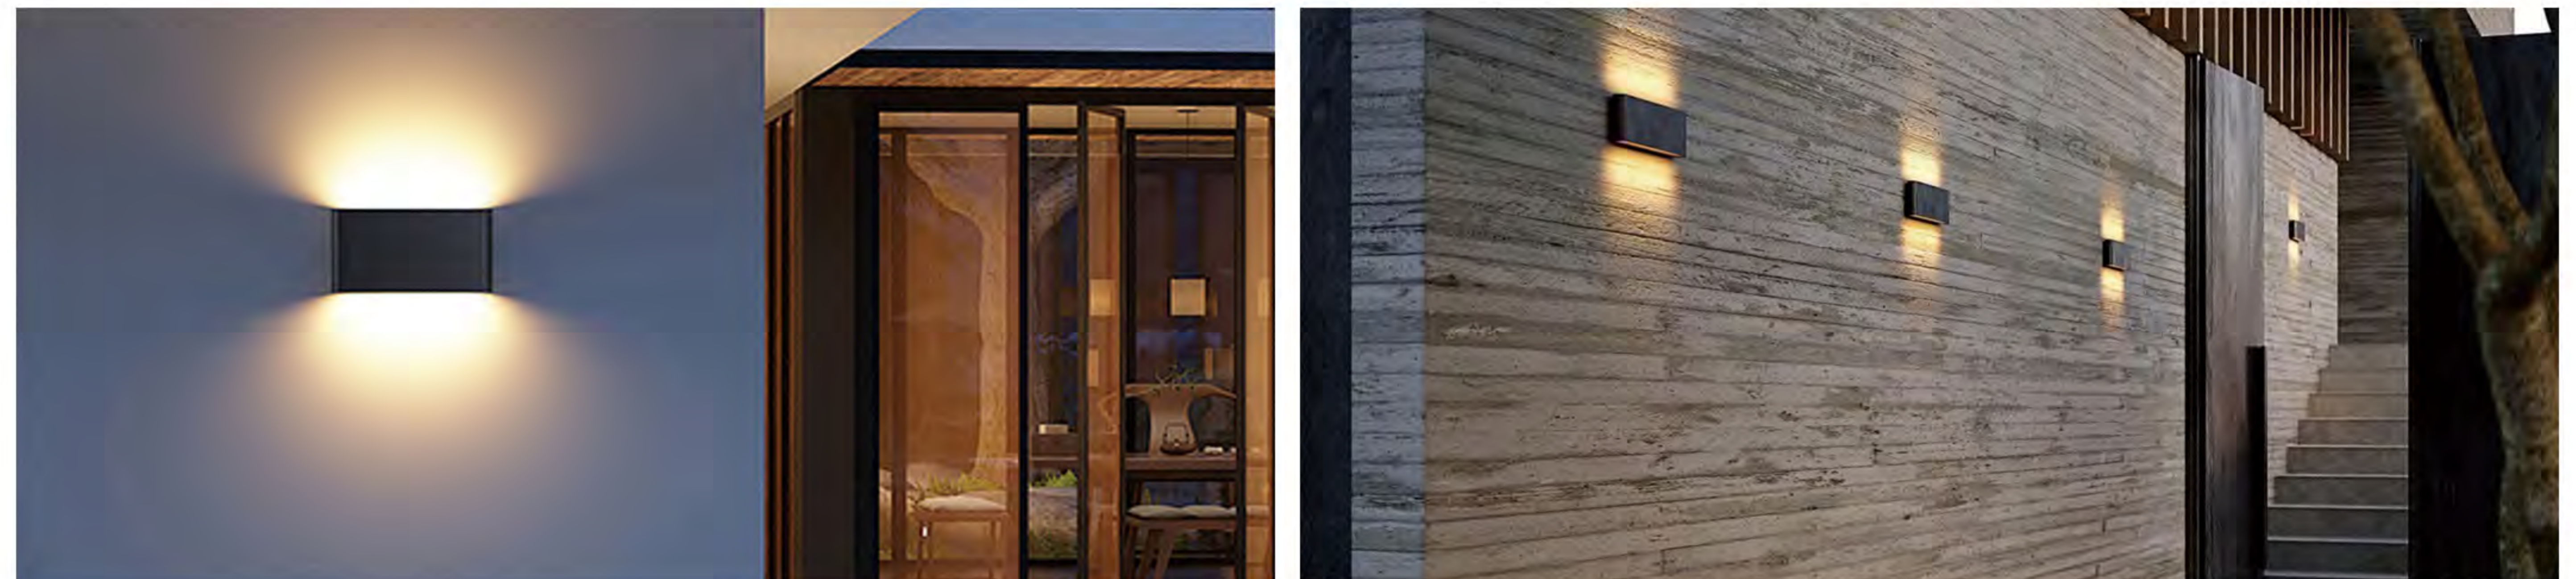

Technical Date (技术参数)

Item No.	Lamp Type	Power	LM	CCT	PF	Voltage	CRI	A	B	C (mm)
MB16-053A	LED	2*3W	420	2700K-6000K	0.6	AC110-265V	80-90	115	90	28
MB16-053B	LED	2*5W	700	2700K-6000K	0.6	AC110-265V	80-90	175	90	28