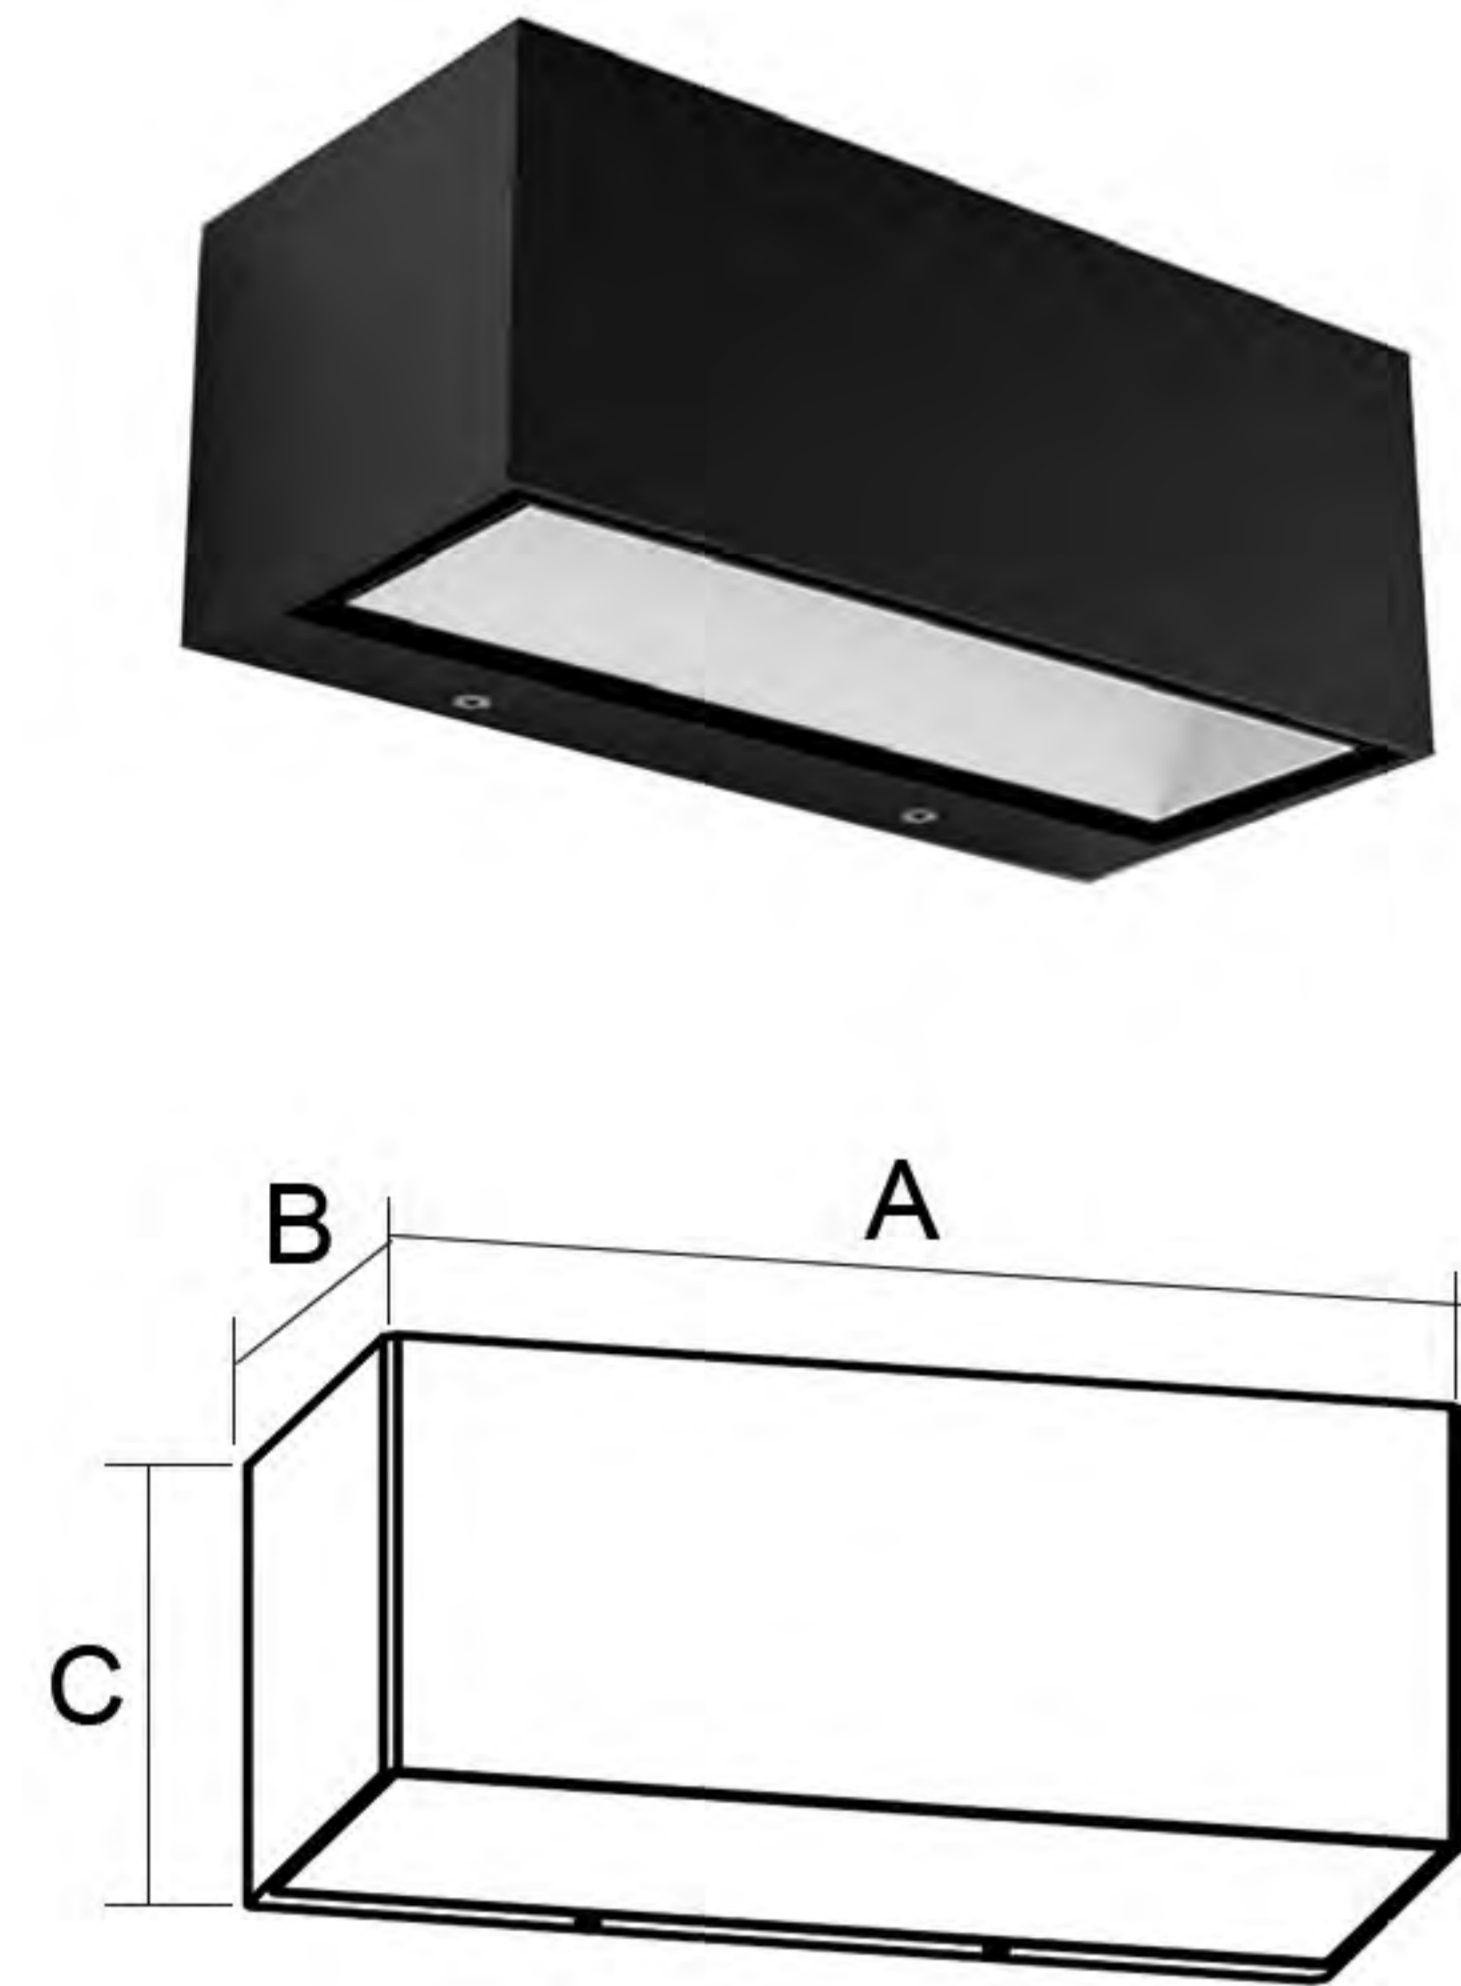

MB24-0415

Features&Benefit (功能和优点)

Category (品类)	Wall Light
Diffuser Material (扩散器材质)	Glass
Cover Material (面盖材质)	Aluminum
Operating mode (运行)	Built in
Steuerbar (开关)	On/Off
IP (防水等级)	54
Mounting type (安装类型)	Wall mounted
Mounting location (安装位置)	Wall
Application environment (应用环境)	Indoor/Outdoor
Body color (表面颜色)	Black/Dark Gray/Sliver Gray

Product Description (产品描述)

Suitable for use on the exterior walls, fences or suitable places of buildings such as courtyards, commercial buildings, office buildings, parks and so on. Providing general lighting or decoration in outdoor areas, they help distribute light evenly throughout a space, eliminating dark corners and enhancing overall brightness. Often used in conjunction with other light sources to create well-lit environments; highlighting display features, artwork or architectural elements to add a sense of accent to a space.