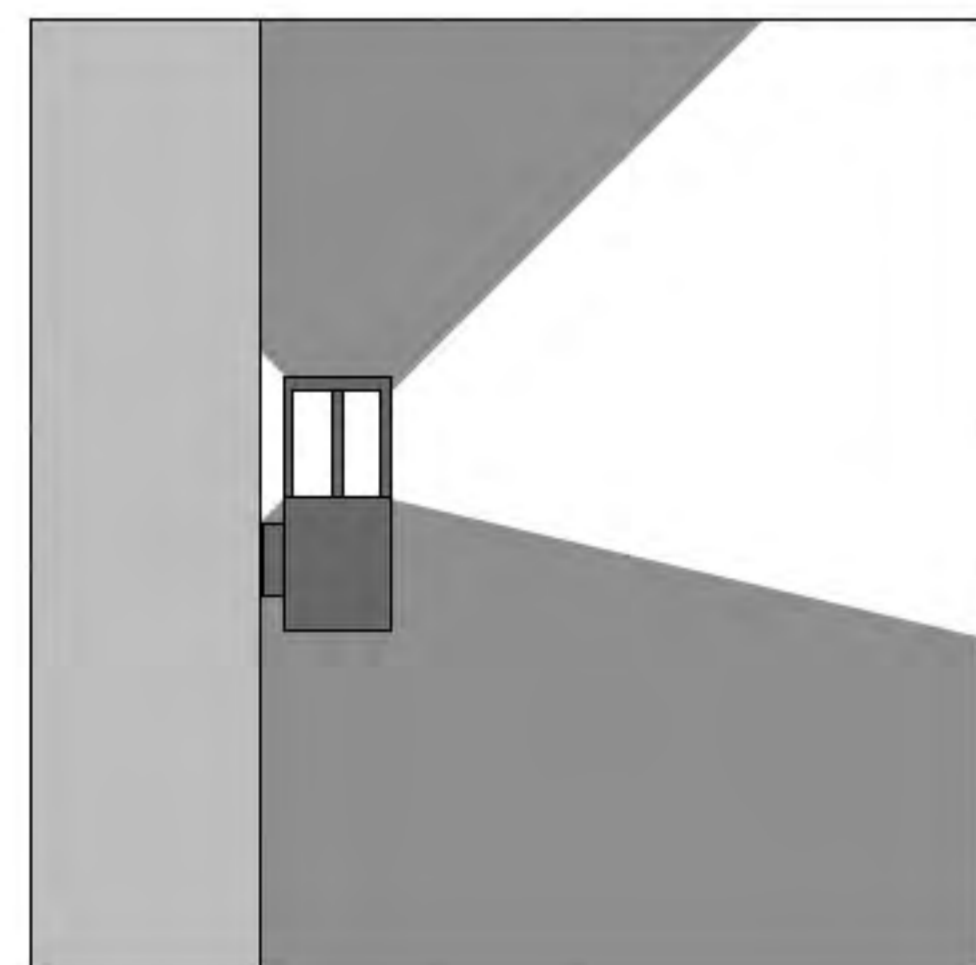

Lightmap (光影图)

front view (正面图)