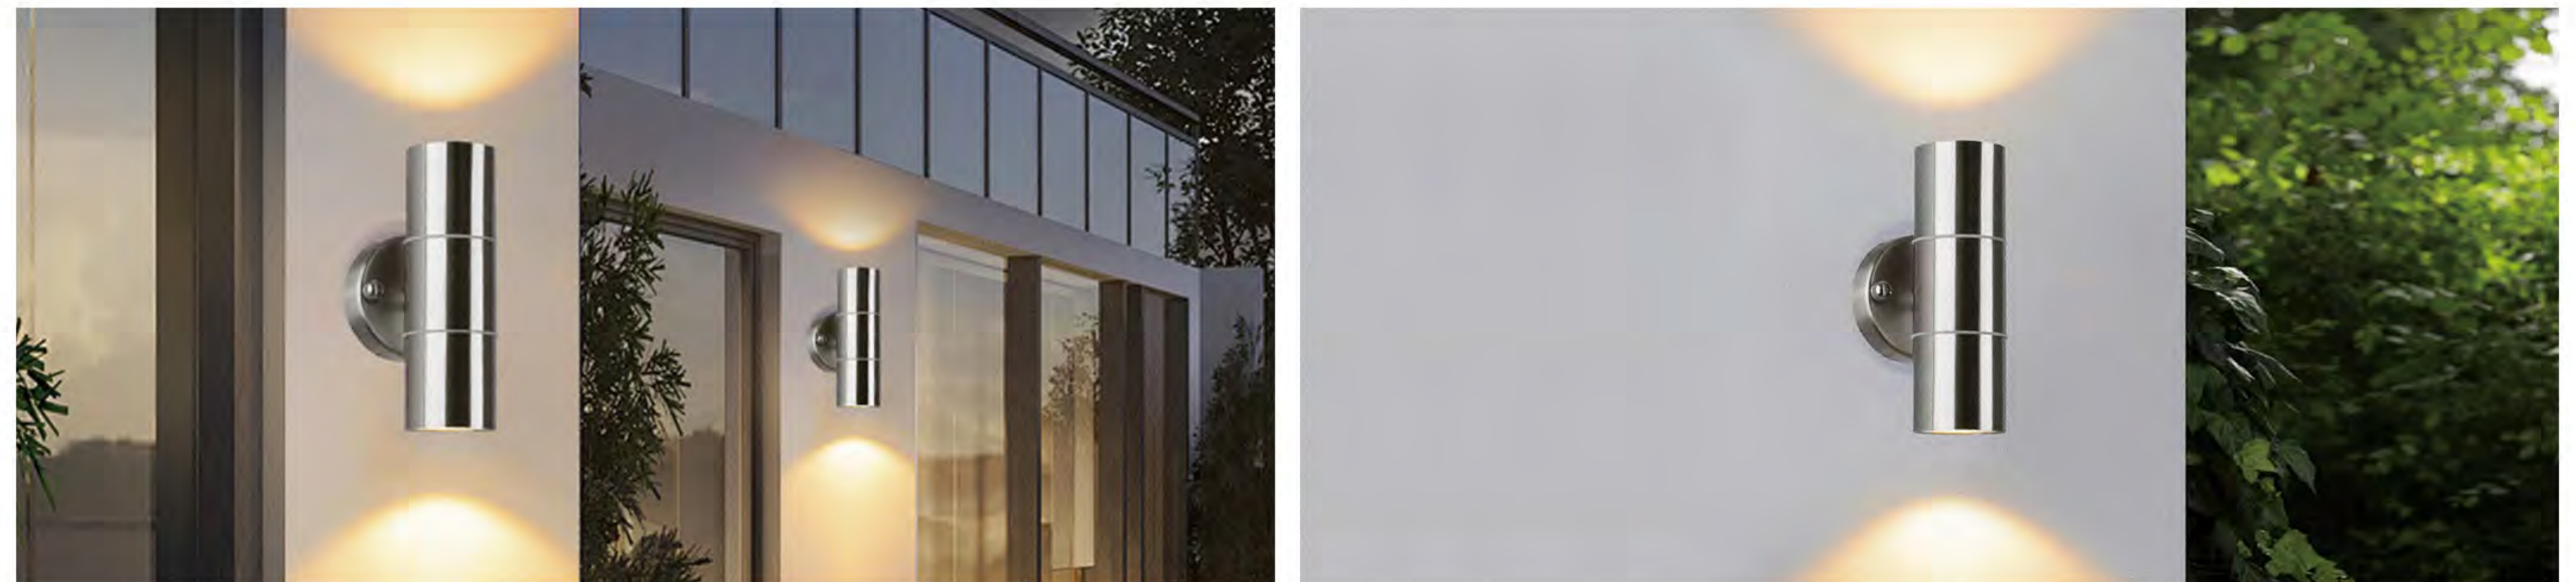

Technical Date (技术参数)

Item No.	Lamp Type	Power	LM	CCT	PF	Voltage	CRI	A	B	C (mm)
MB-2035	GU10/G5.3	-	-	-	-	-	-	Ø60	115	105
MB-2037	GU10/G5.3	-	-	-	-	-	-	Ø60	115	200