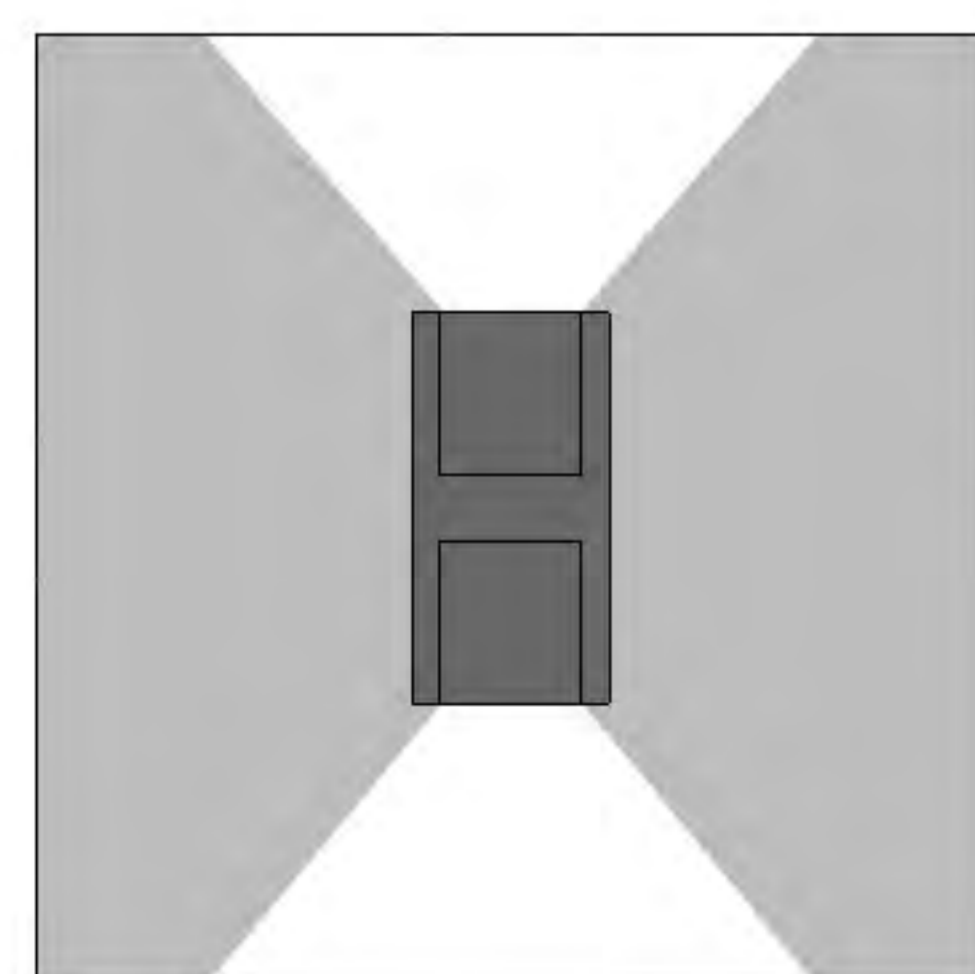

front view (正面图)