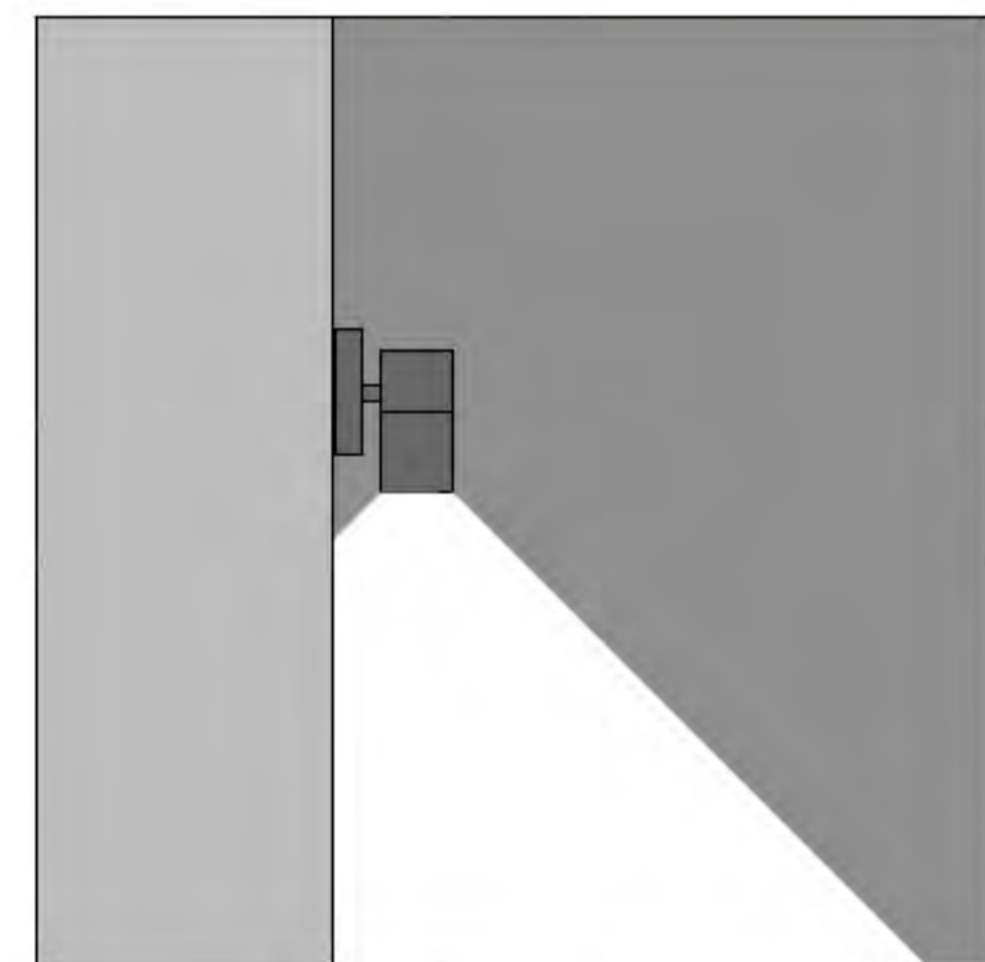

Lightmap (光影图)

front view (正面图)