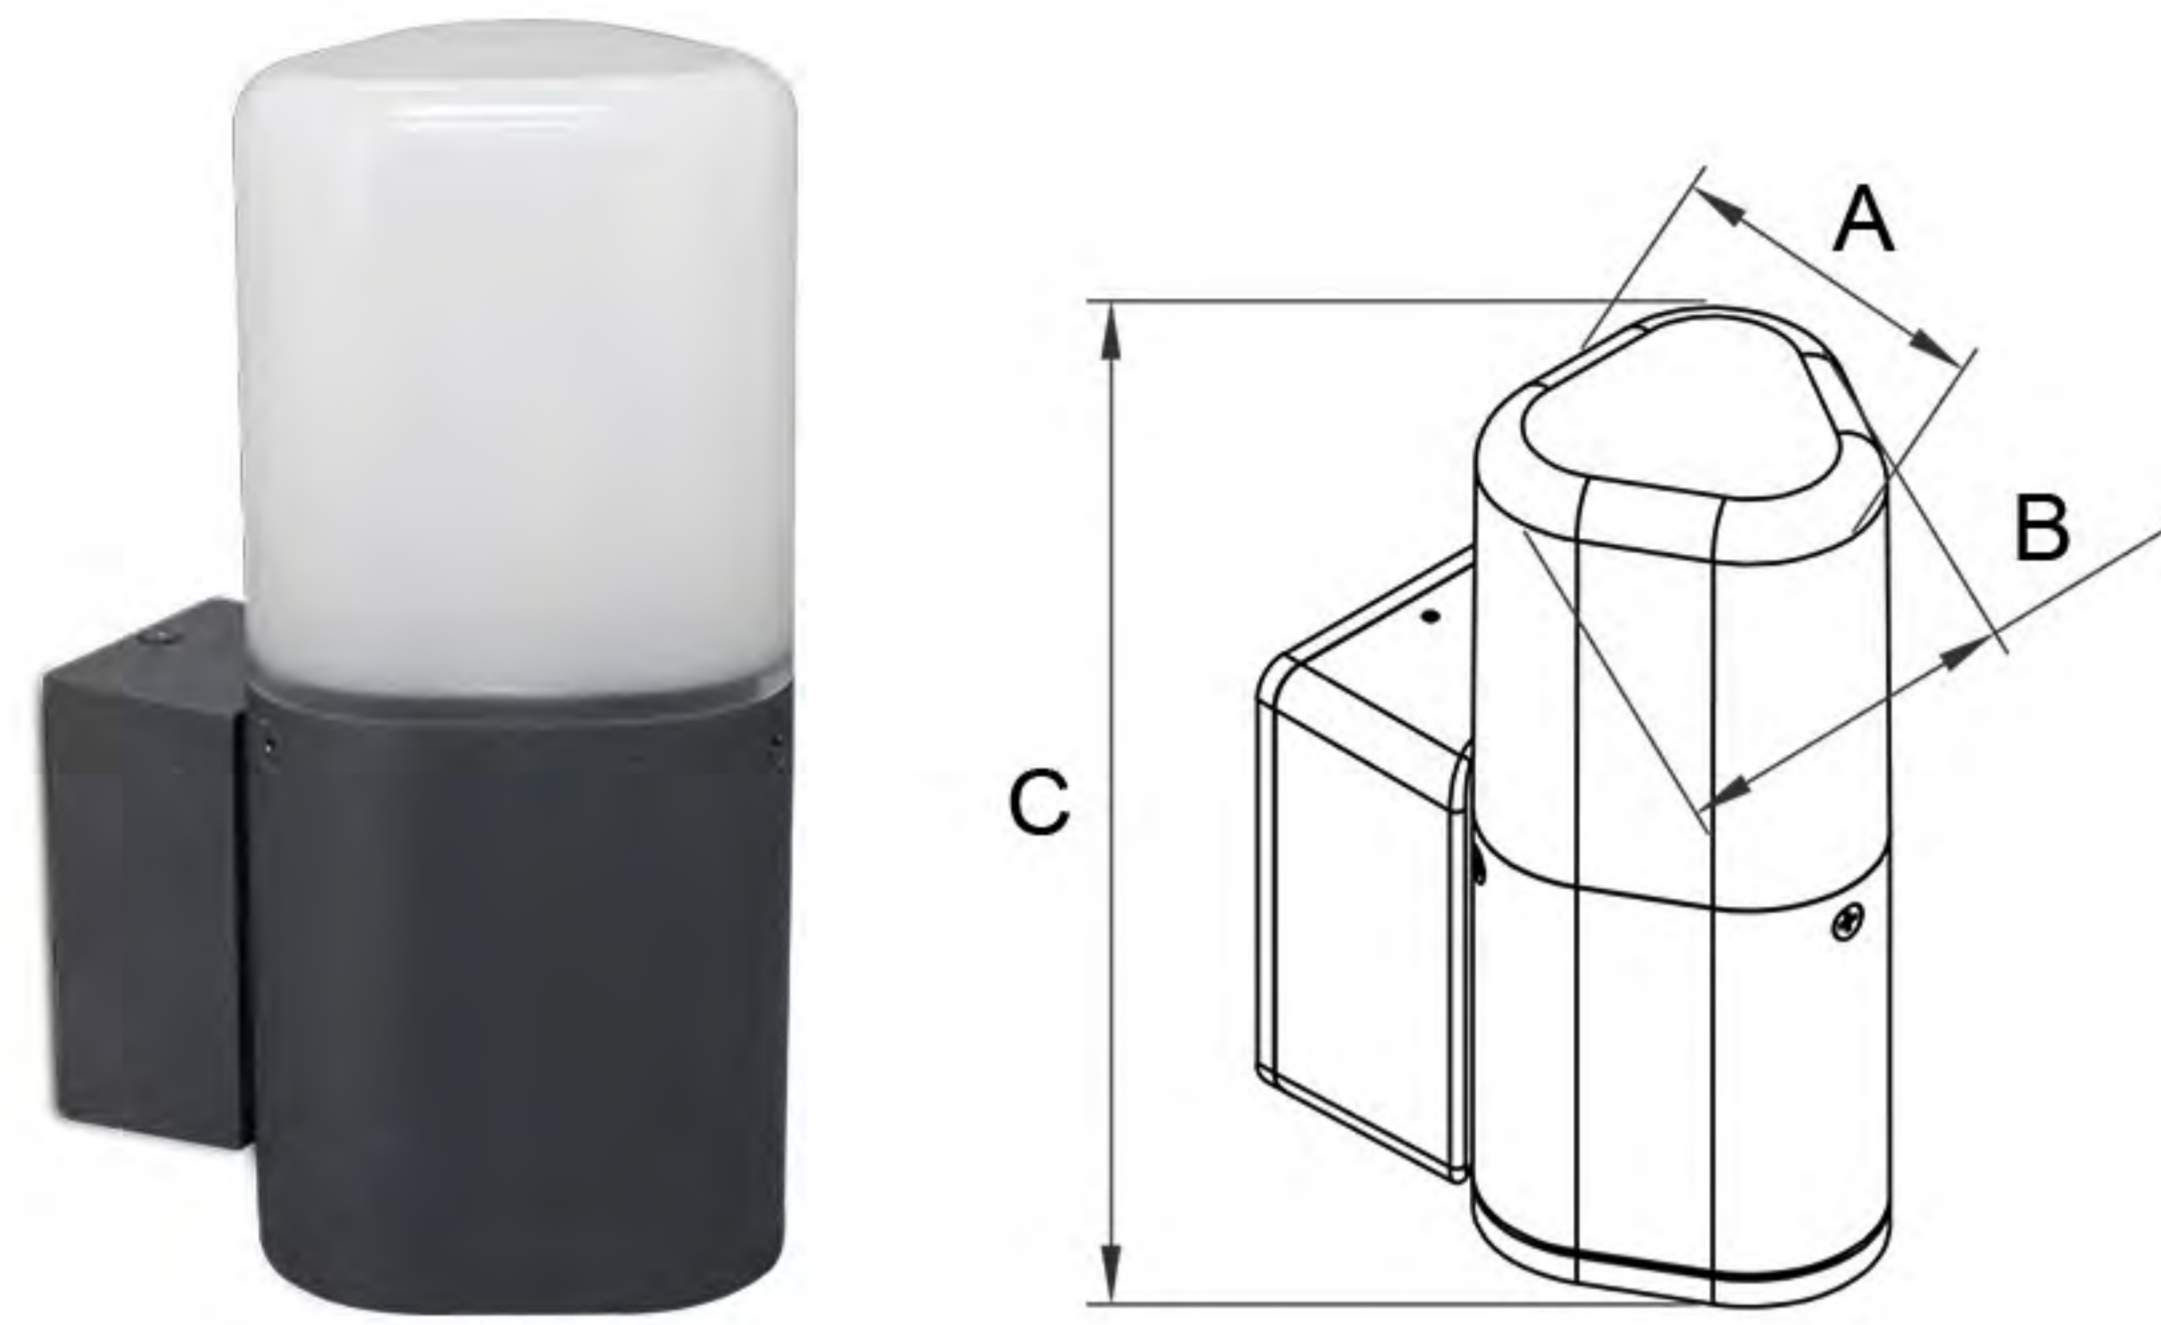

MB23-0401

Features&Benefit (功能和优点)

Category (品类)	Wall Light
Diffuser Material (扩散器材质)	PC
Cover Material (面盖材质)	Aluminum
Operating made (运行)	Built in
Steuerbar (开关)	On/Off
IP (防水等级)	54
Mounting type (安装类型)	Wall mounted
Mounting location (安装位置)	Wall
Application environment (应用环境)	Indoor/Outdoor
Body color (表面颜色)	Black/Dark Gray/Sliver Gray

Product Description (产品描述)

Suitable for use on the exterior walls, fences or suitable places of buildings such as courtyards, commercial buildings, office buildings, parks and so on. Providing general lighting or decoration in outdoor areas, they help distribute light evenly throughout a space, eliminating dark corners and enhancing overall brightness. Often used in conjunction with other light sources to create well-lit environments; highlighting display features, artwork or architectural elements to add a sense of accent to a space.