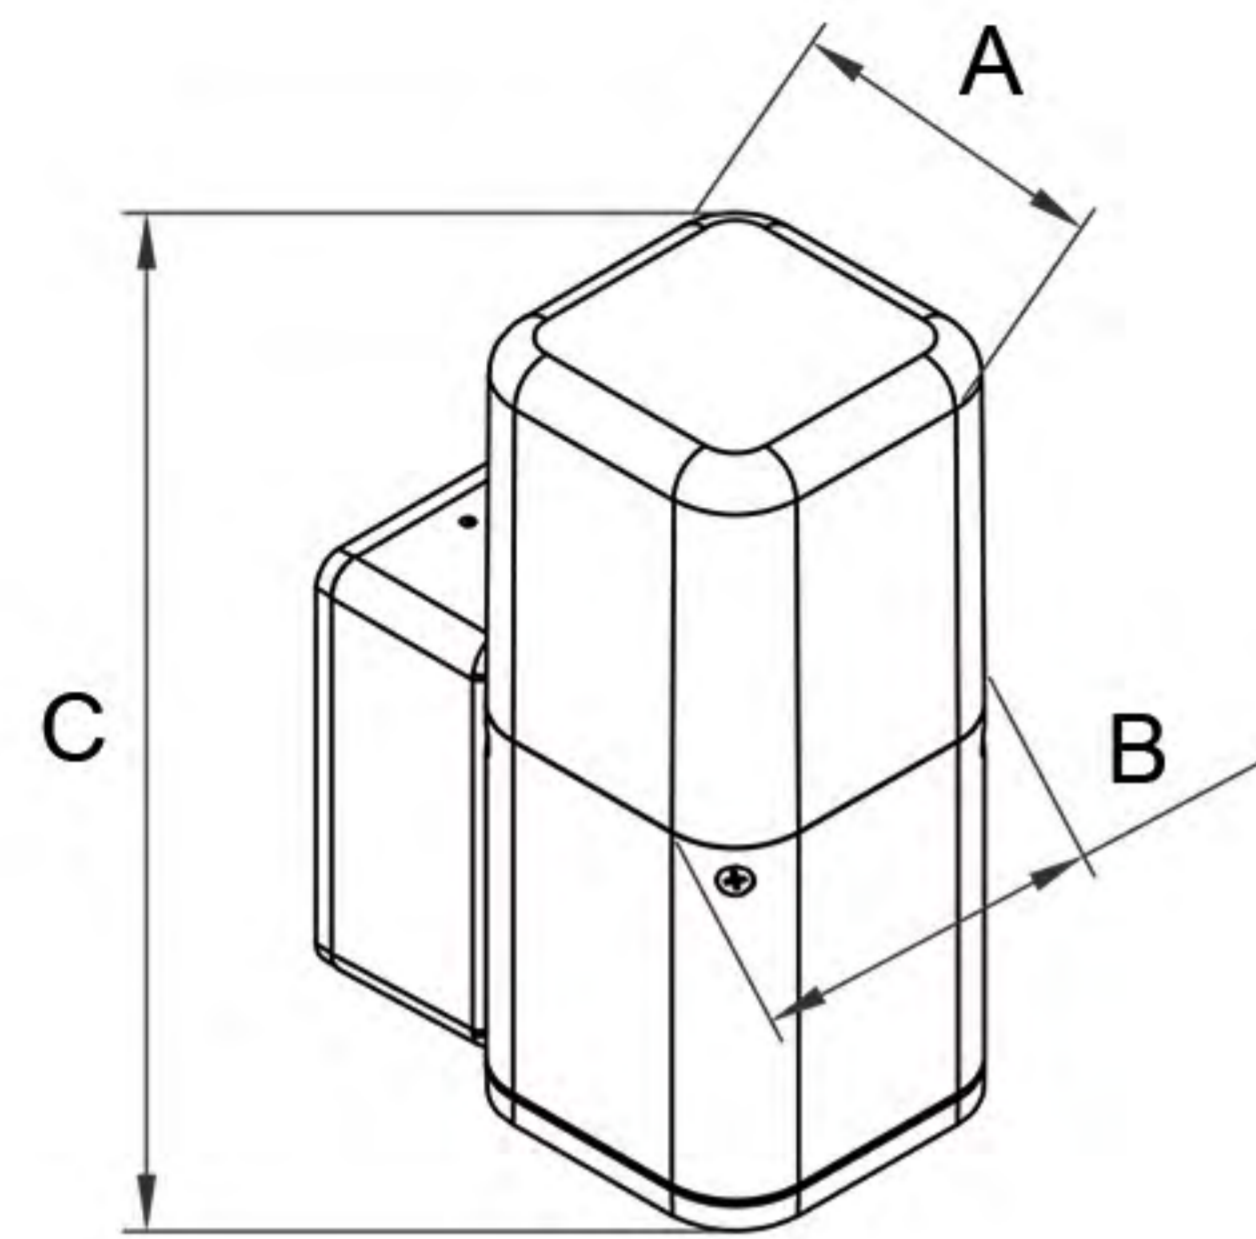

MB23-0402

Features&Benefit (功能和优点)

Category (品类)	Wall Light
Diffuser Material (扩散器材质)	PC
Cover Material (面盖材质)	Aluminum
Operating made (运行)	Built in
Steuerbar (开关)	On/Off
IP (防水等级)	54
Mounting type (安装类型)	Wall mounted
Mounting location (安装位置)	Wall
Application environment (应用环境)	Indoor/Outdoor
Body color (表面颜色)	Black/Dark Gray/Sliver Gray

Product Description (产品描述)

Suitable for use on the exterior walls, fences or suitable places of buildings such as courtyards, commercial buildings, office buildings, parks and so on. Providing general lighting or decoration in outdoor areas, they help distribute light evenly throughout a space, eliminating dark corners and enhancing overall brightness. Often used in conjunction with other light sources to create well-lit environments; highlighting display features, artwork or architectural elements to add a sense of accent to a space.