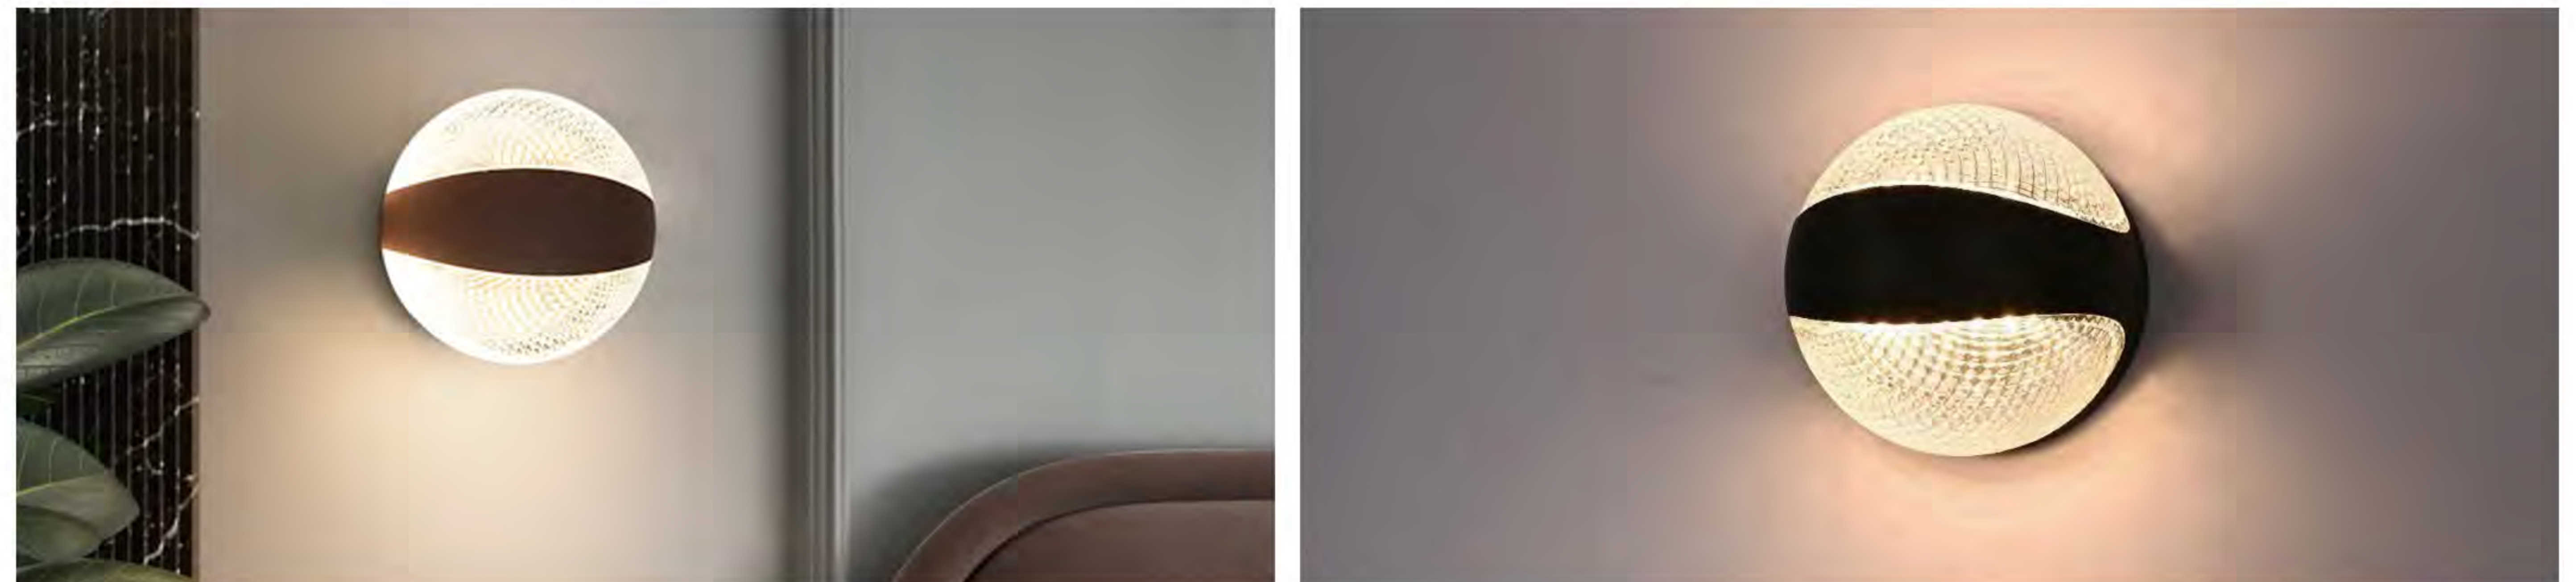

Technical Date (技术参数)

Item No.	Lamp Type	Power	LM	CCT	PF	Voltage	CRI	A	B	C (mm)
MB24-0414120	LED	10W	700	2700K-6000K	0.6	AC110-265V	80-90	Ø120	95	-
MB24-0414145	LED	15W	1050	2700K-6000K	0.6	AC110-265V	80-90	Ø145	120	-