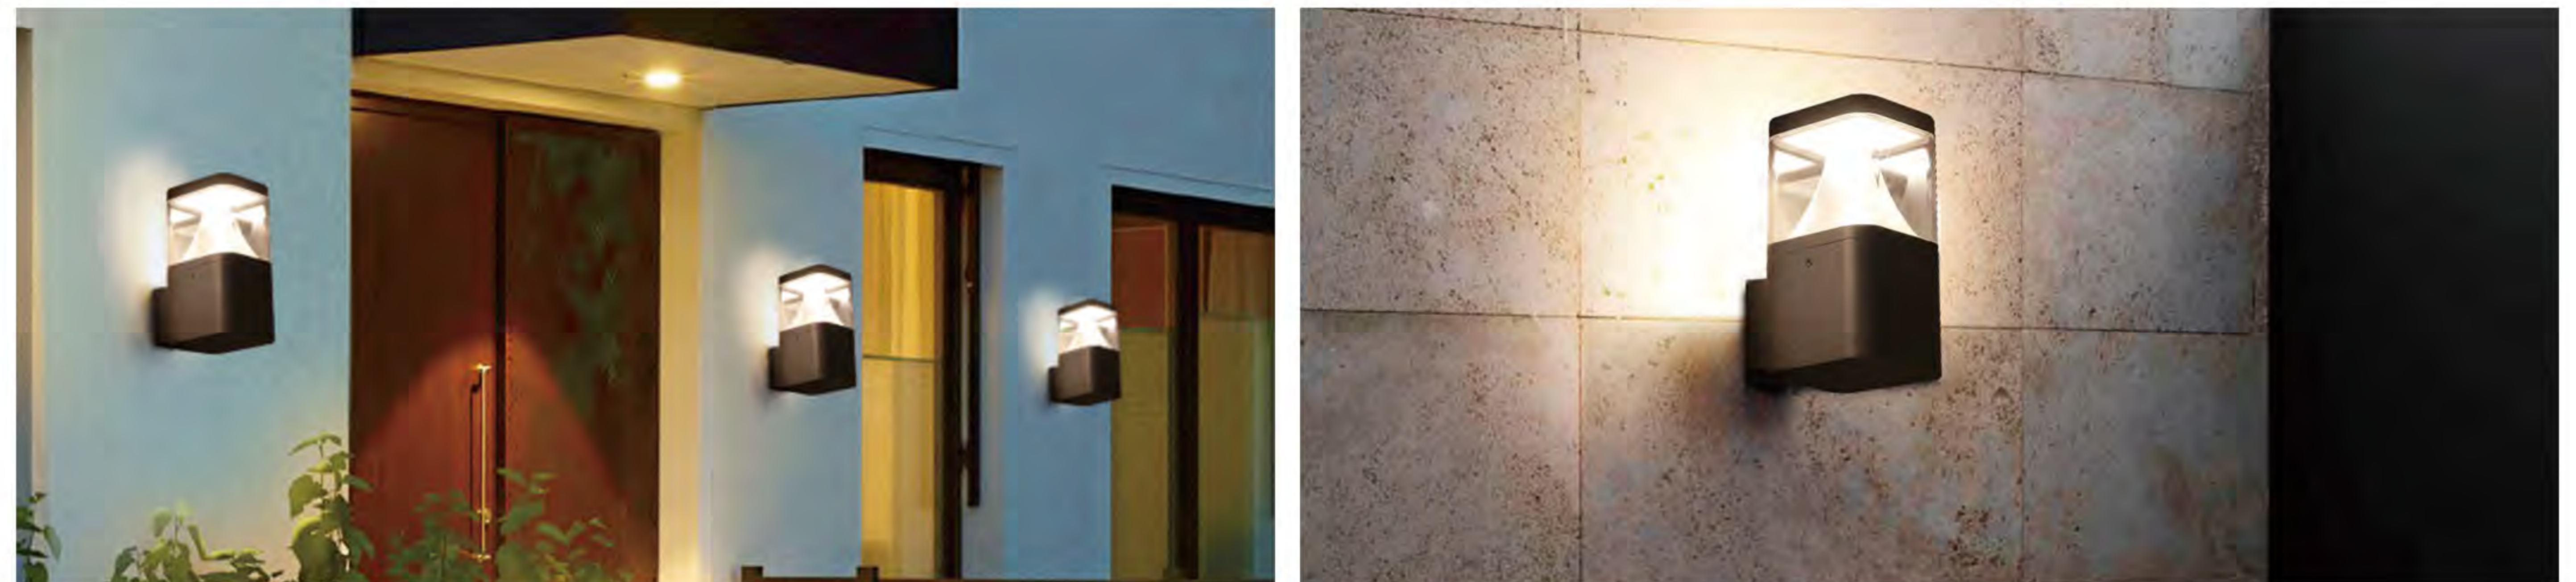

Technical Date (技术参数)

Item No.	Lamp Type	Power	LM	CCT	PF	Voltage	CRI	A	B	C (mm)
MB23-040490	LED	10W	700	2700K-6000K	0.6	AC110-265V	80-90	90	90	205
MB23-0404120	LED	10W	700	2700K-6000K	0.6	AC110-265V	80-90	125	125	230