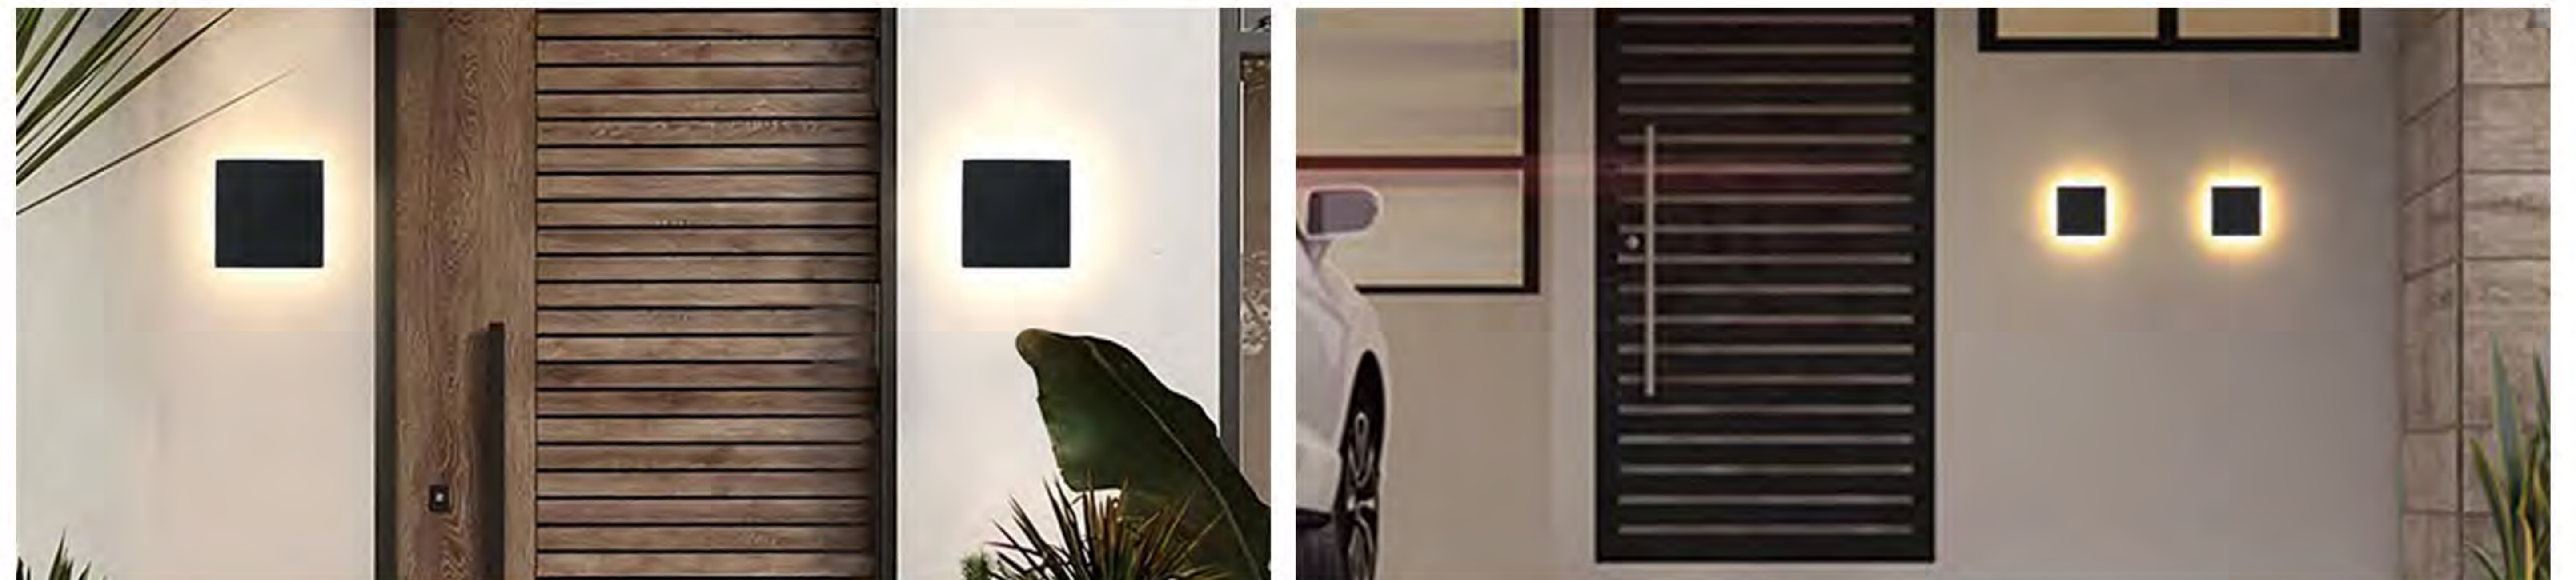

Technical Date (技术参数)

Item No.	Lamp Type	Power	LM	CCT	PF	Voltage	CRI	A	B	C (mm)
MB23-0429135	LED	6W	420	2700K-6000K	0.6	AC110-265V	80-90	135	135	30
MB23-0429180	LED	12W	840	2700K-6000K	0.6	AC110-265V	80-90	180	180	30
MB23-0429230	LED	24W	1680	2700K-6000K	0.9	AC110-265V	80-90	230	230	50