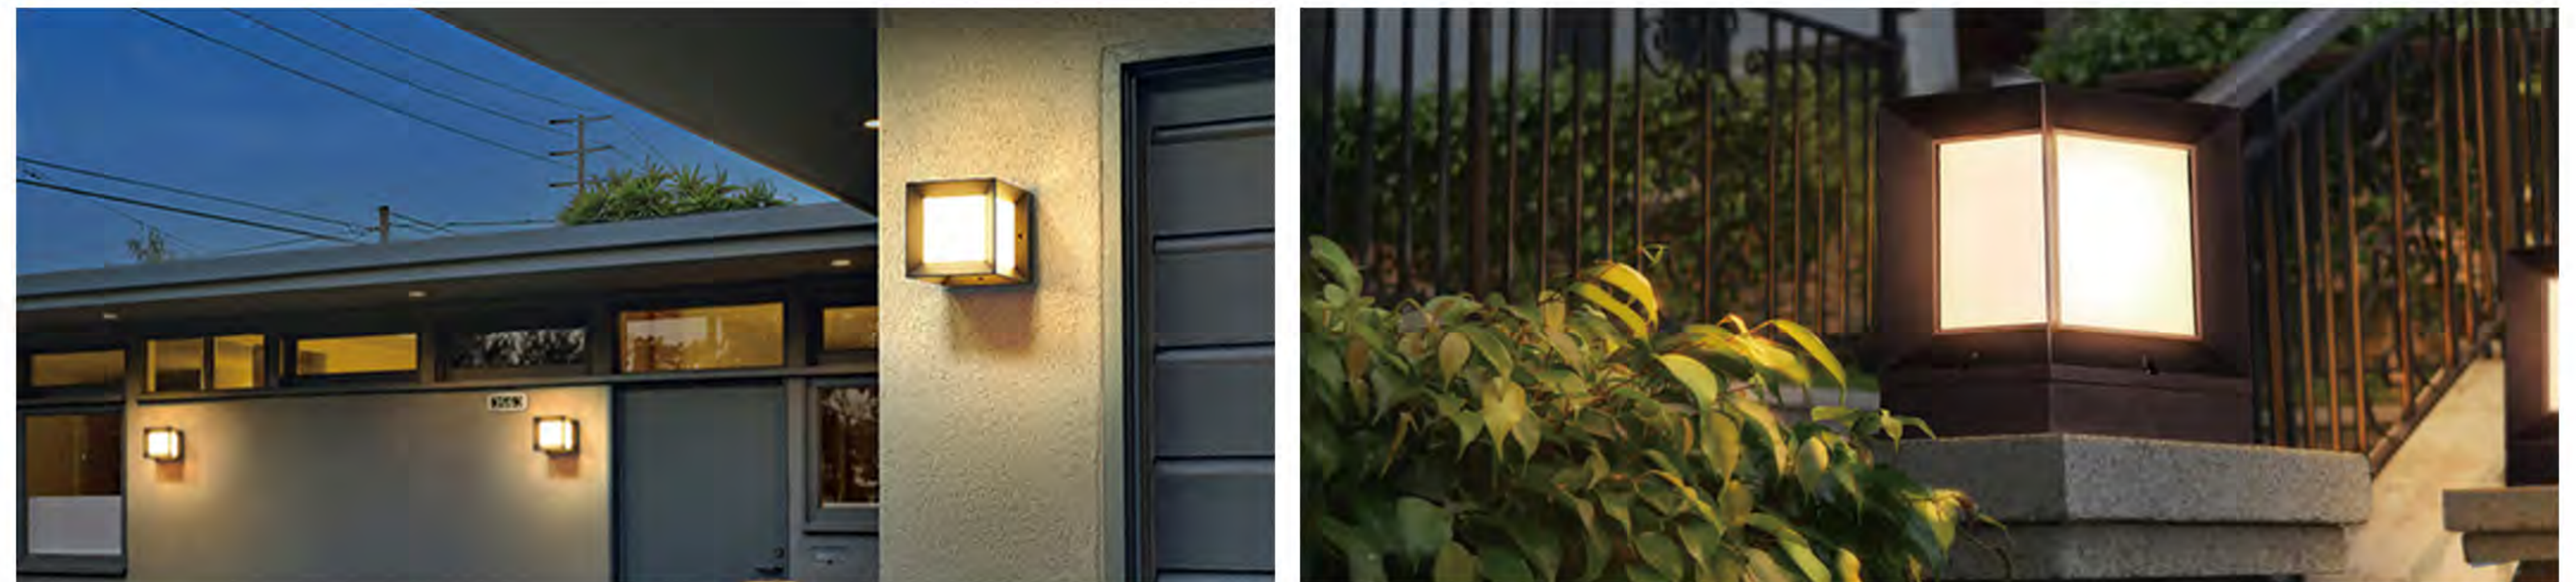

Technical Date (技术参数)

Item No.	Lamp Type	Power	LM	CCT	PF	Voltage	CRI	A	B	C (mm)
MB-40139S	LED	12W	840	2700K-6000K	0.6	AC110-265V	80-90	160	160	185
MB-40319S	E27	-	-	-	-	-	-	160	160	185
MB-40319M	LED	18W	1260	2700K-6000K	0.6	AC110-265V	80-90	220	220	270
MB-40319M	E27	-	-	-	-	-	-	220	220	270
MB-40319L	E27	-	-	-	-	-	-	300	300	340
MB-40319XL	E27	-	-	-	-	-	-	400	400	430