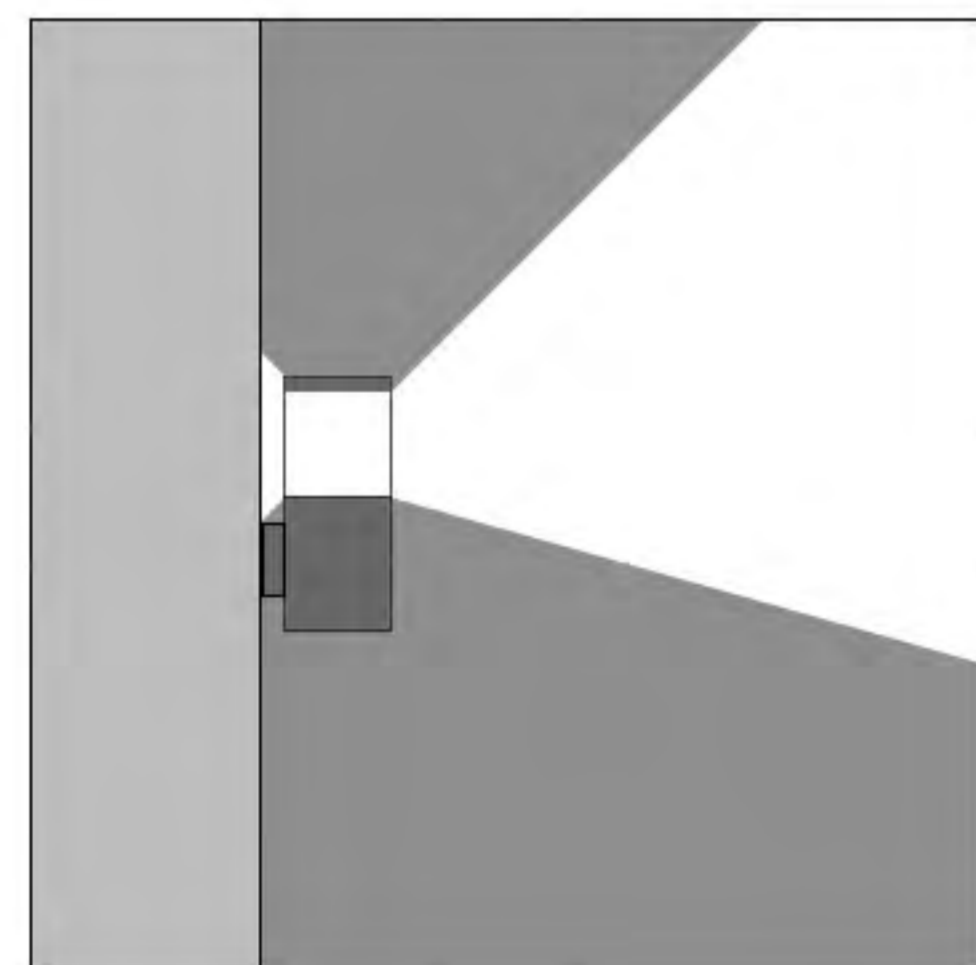

Lightmap (光影图)

front view (正面图)