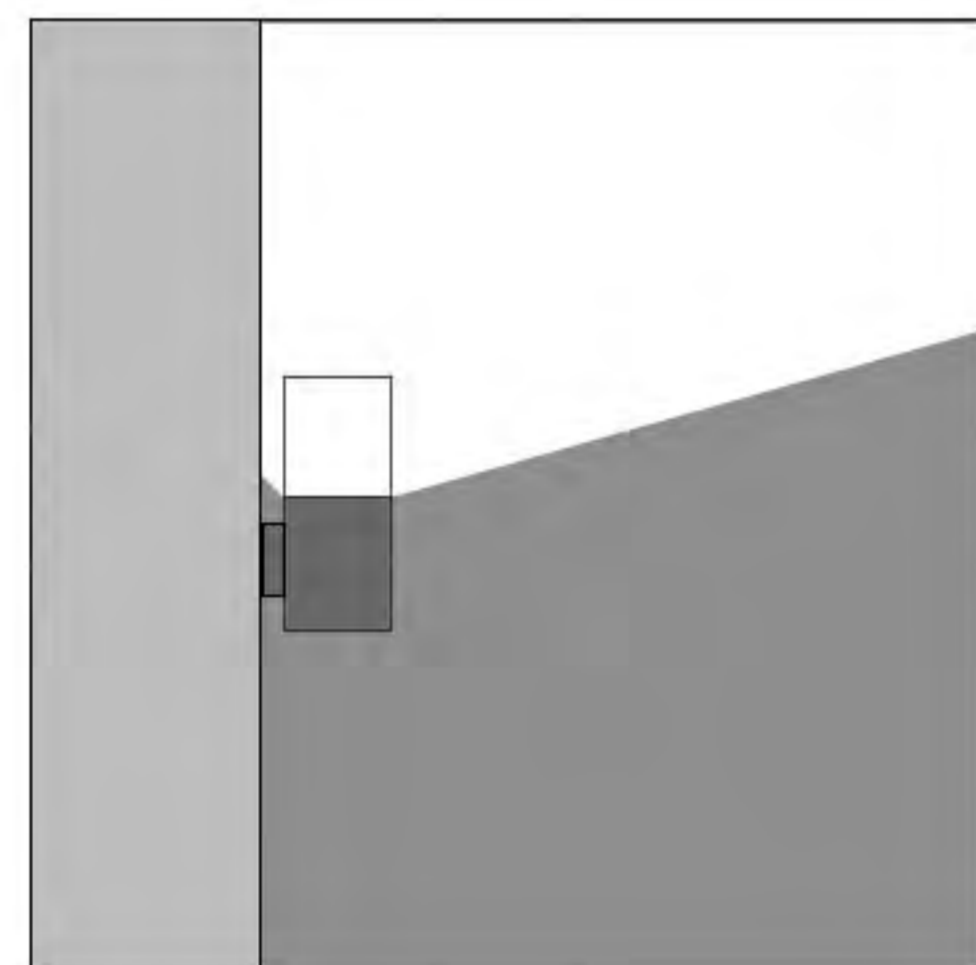

Lightmap (光影图)

front view (正面图)