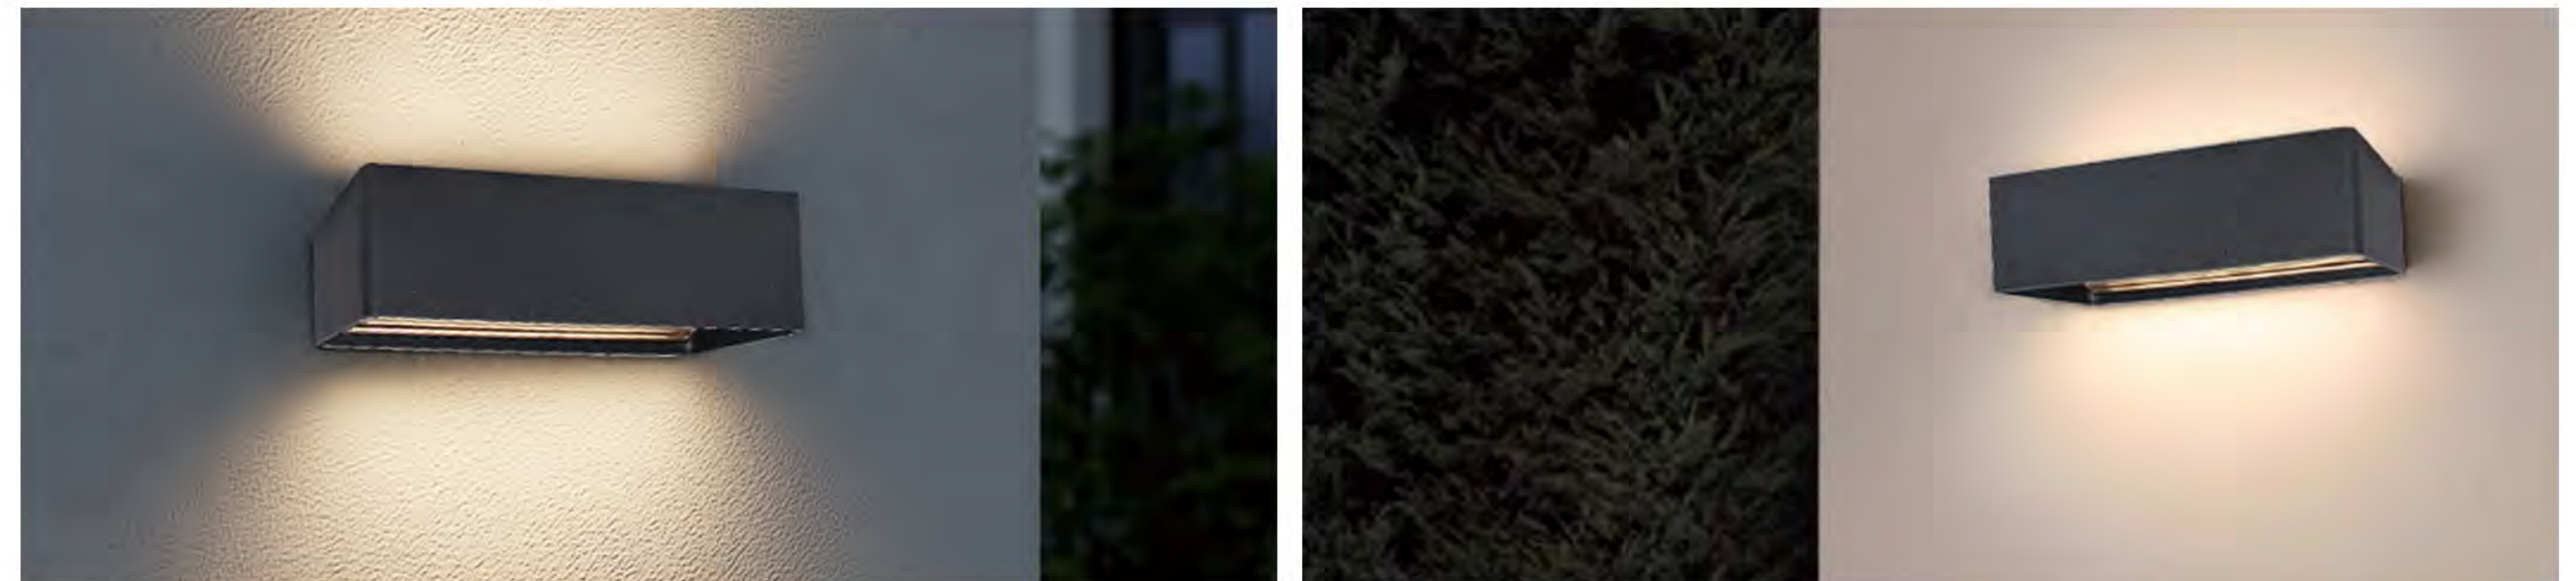

Technical Date (技术参数)

Item No.	Lamp Type	Power	LM	CCT	PF	Voltage	CRI	A	B	C (mm)
MB24-0410	LED	10W	700	2700K-6000K	0.6	AC110-265V	80-90	245	76	105