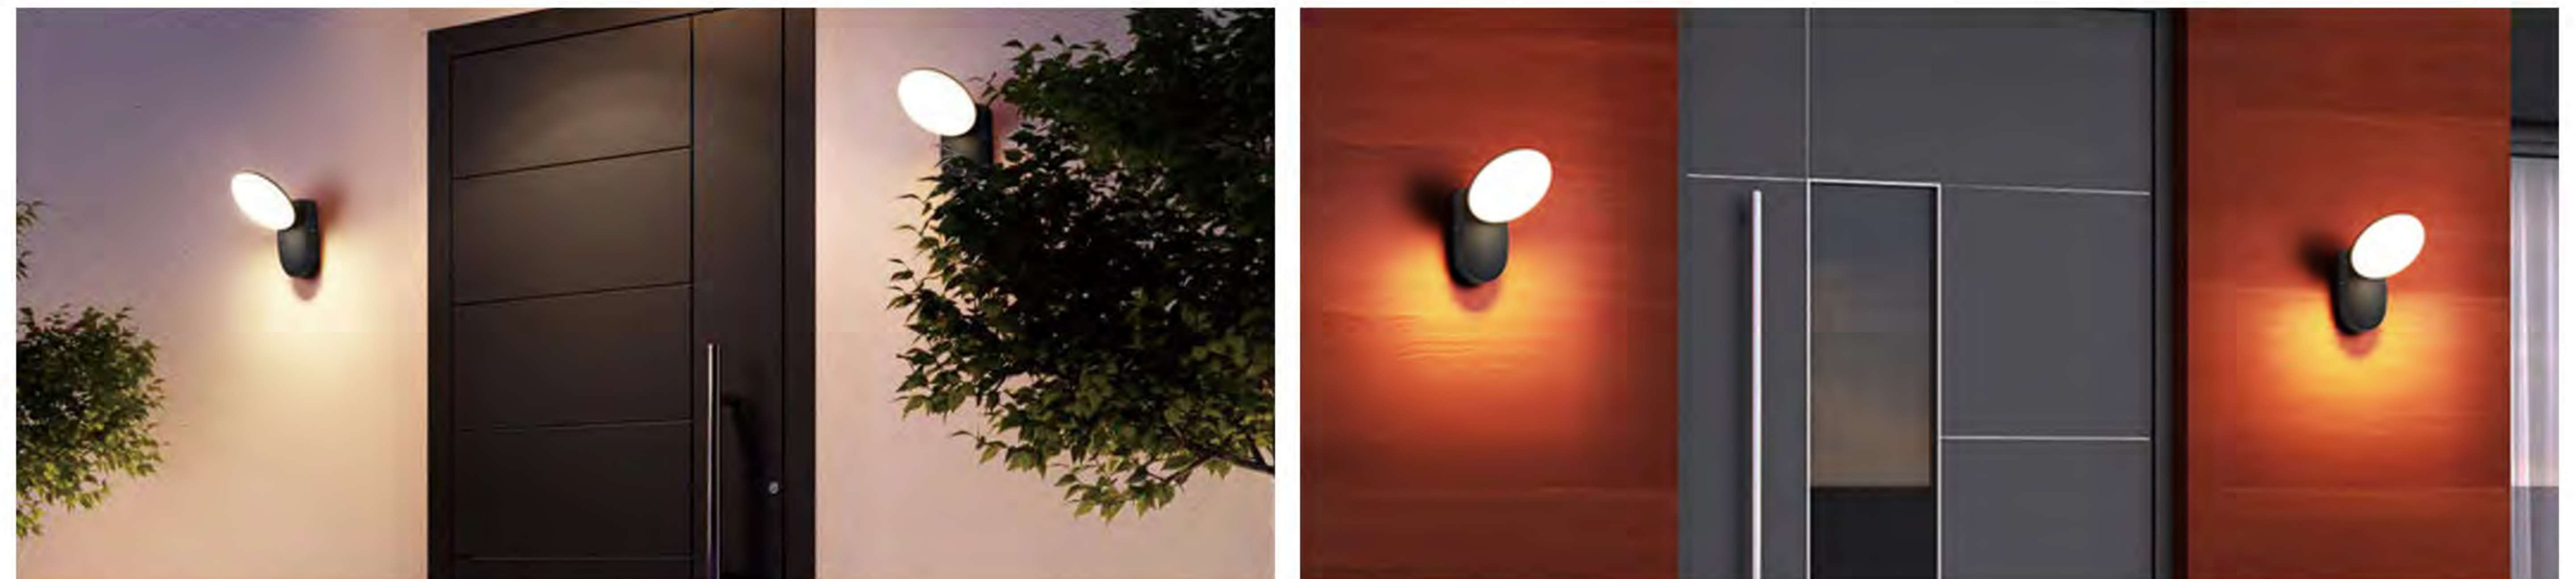

Technical Date (技术参数)

Item No.	Lamp Type	Power	LM	CCT	PF	Voltage	CRI	A	B	C (mm)
MB23-0414	LED	7W	490	2700K-6000K	0.6	AC110-265V	80-90	Ø130	200	-