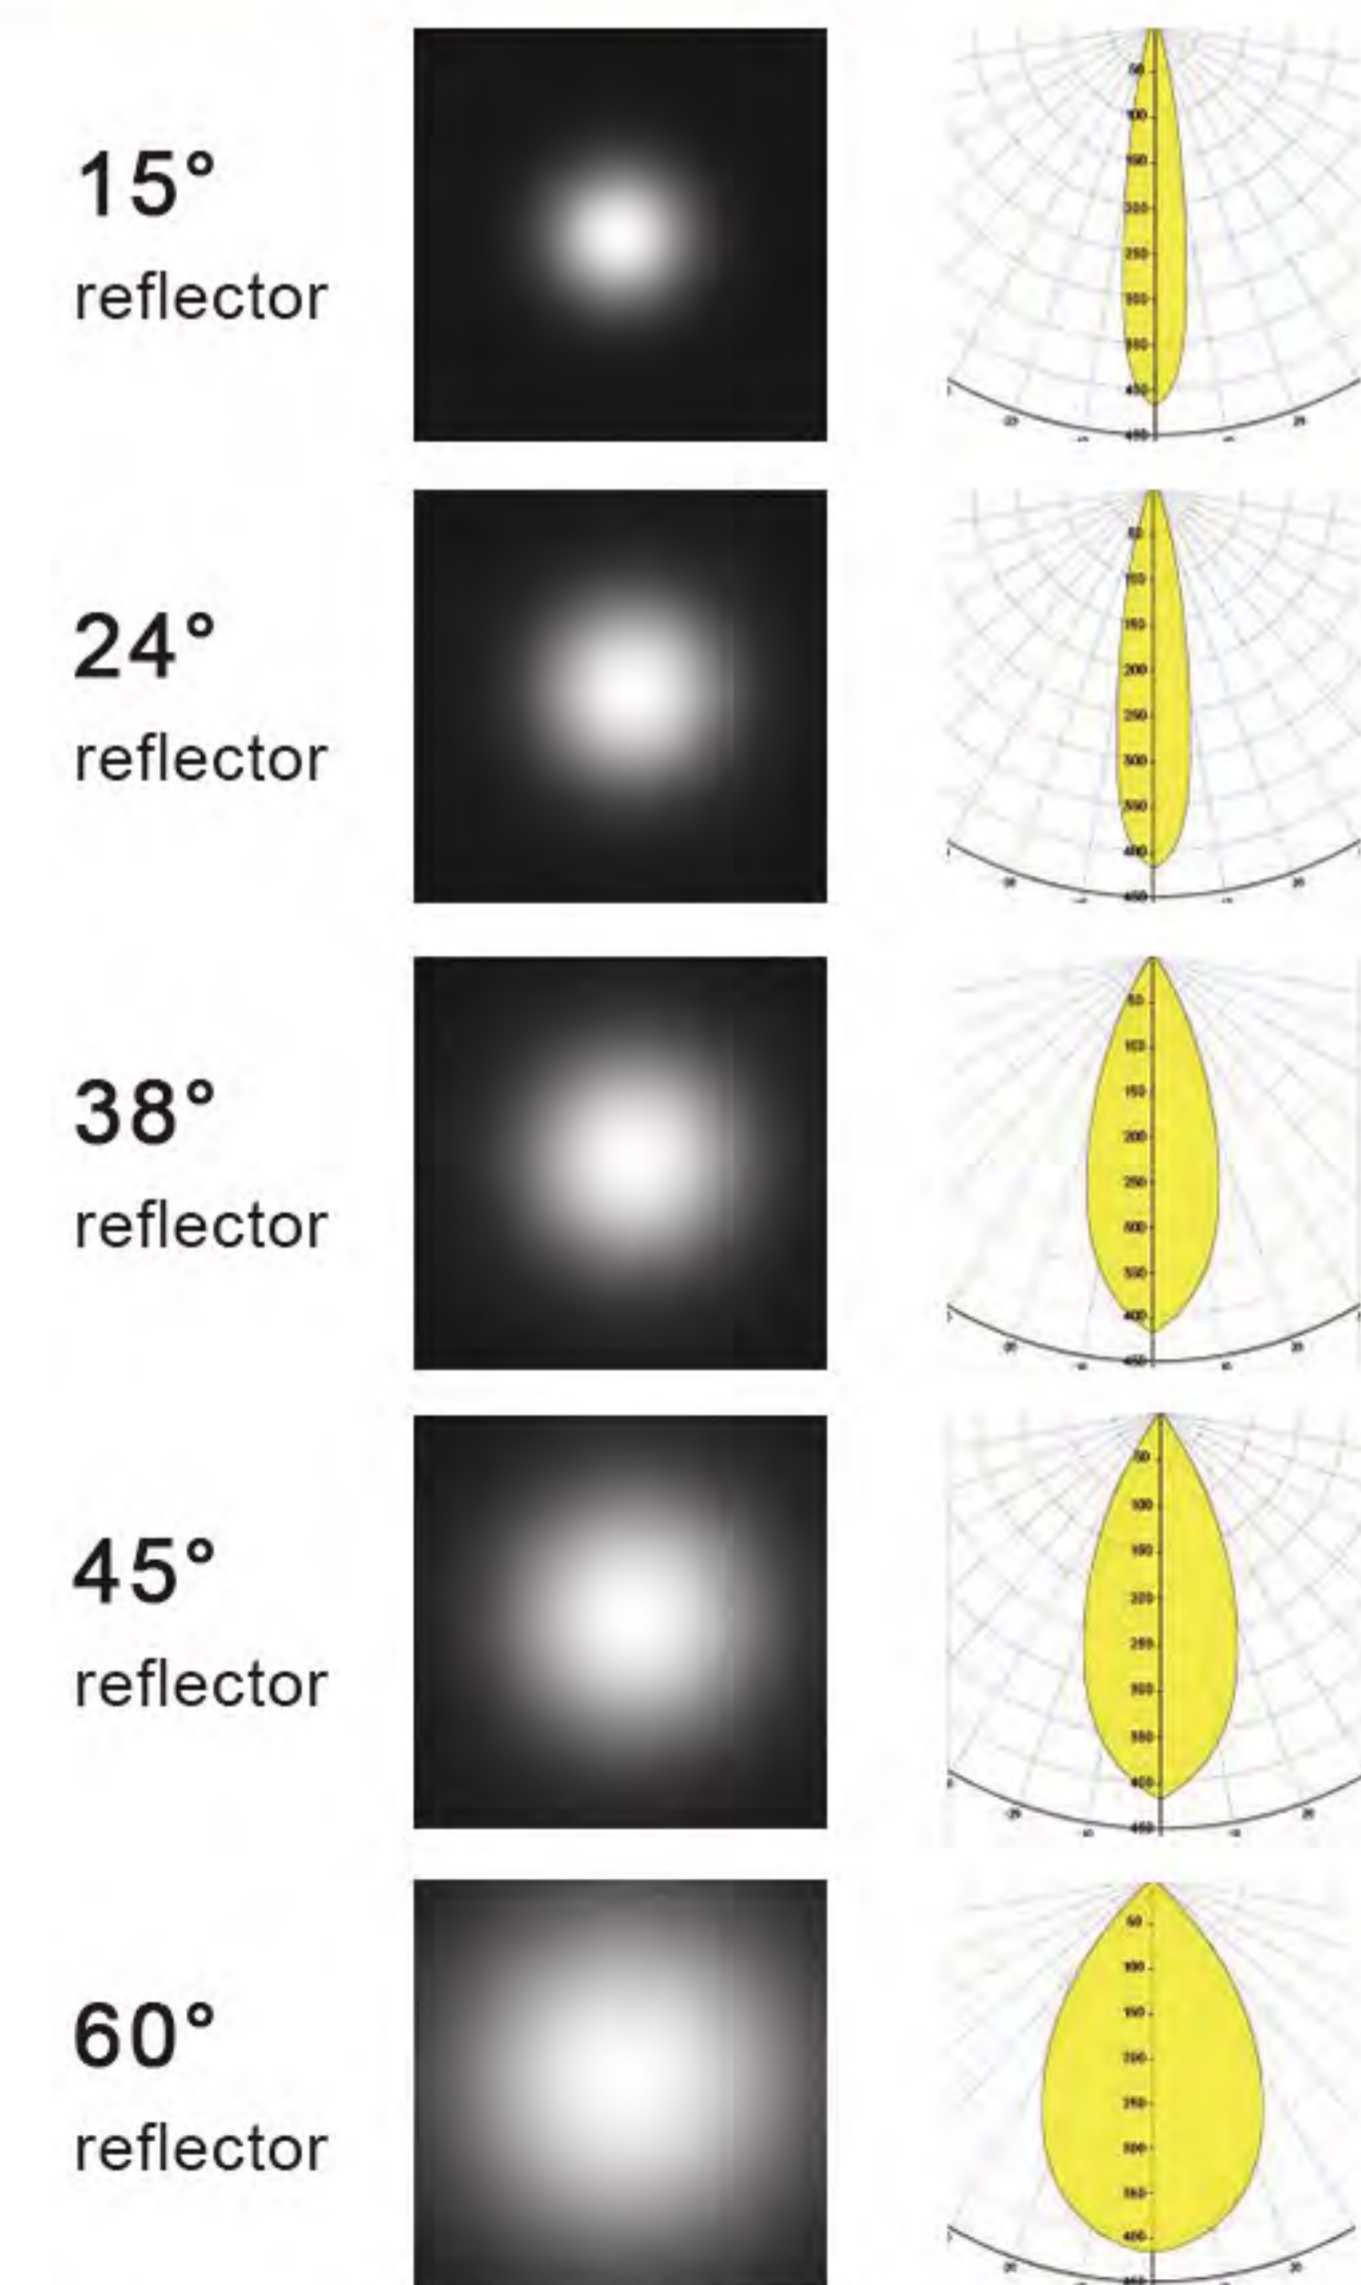

MB-40237/MB-40238

Features&Benefit (功能和优点)

Category (品类)	Wall Light
Diffuser Material (扩散器材质)	Glass
Cover Material (面盖材质)	Aluminum
Operating mode (运行)	Built in
Steuerbar (开关)	On/Off
IP (防水等级)	54
Mounting type (安装类型)	Wall mounted
Mounting location (安装位置)	Wall
Application environment (应用环境)	Indoor/Outdoor
Body color (表面颜色)	Black/Dark Gray/Sliver Gray

Product Description (产品描述)

Suitable for use on the exterior walls, fences or suitable places of buildings such as courtyards, commercial buildings, office buildings, parks and so on. Providing general lighting or decoration in outdoor areas, they help distribute light evenly throughout a space, eliminating dark corners and enhancing overall brightness. Often used in conjunction with other light sources to create well-lit environments; highlighting display features, artwork or architectural elements to add a sense of accent to a space.

Beam Angle (光束角度)

Technical Date (技术参数)

Item No.	Lamp Type	Power	LM	CCT	PF	Voltage	CRI	A	B	C (mm)
MB-40237	LED	5W	350	2700-6000K	0.6	AC110-265V	80-90	65	80	80
MB-40237	GU10/G5.3	-	-	-	-	-	-	68	92	81
MB-40238	LED	5W	350	2700-6000K	0.6	AC110-265V	80-90	65	80	80
MB-40238	GU10/G5.3	-	-	-	-	-	-	68	92	81