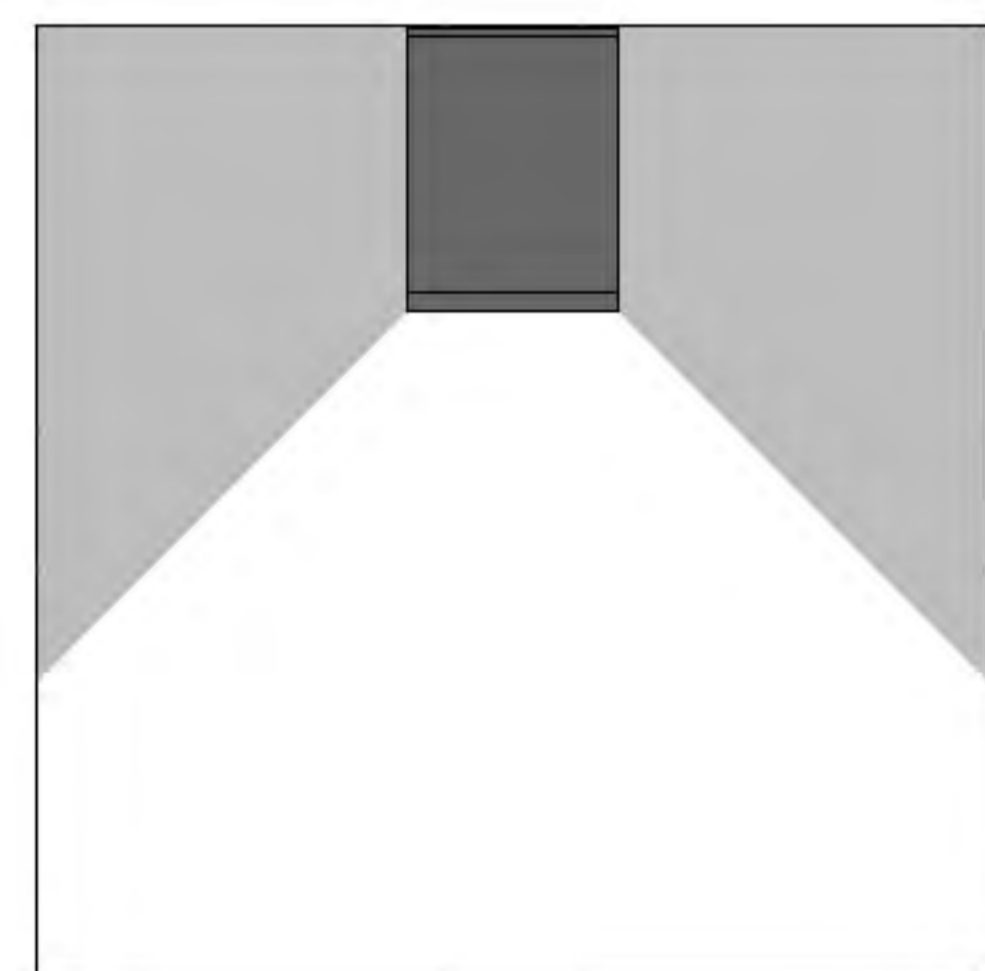

Lightmap (光影图)

front view (正面图)