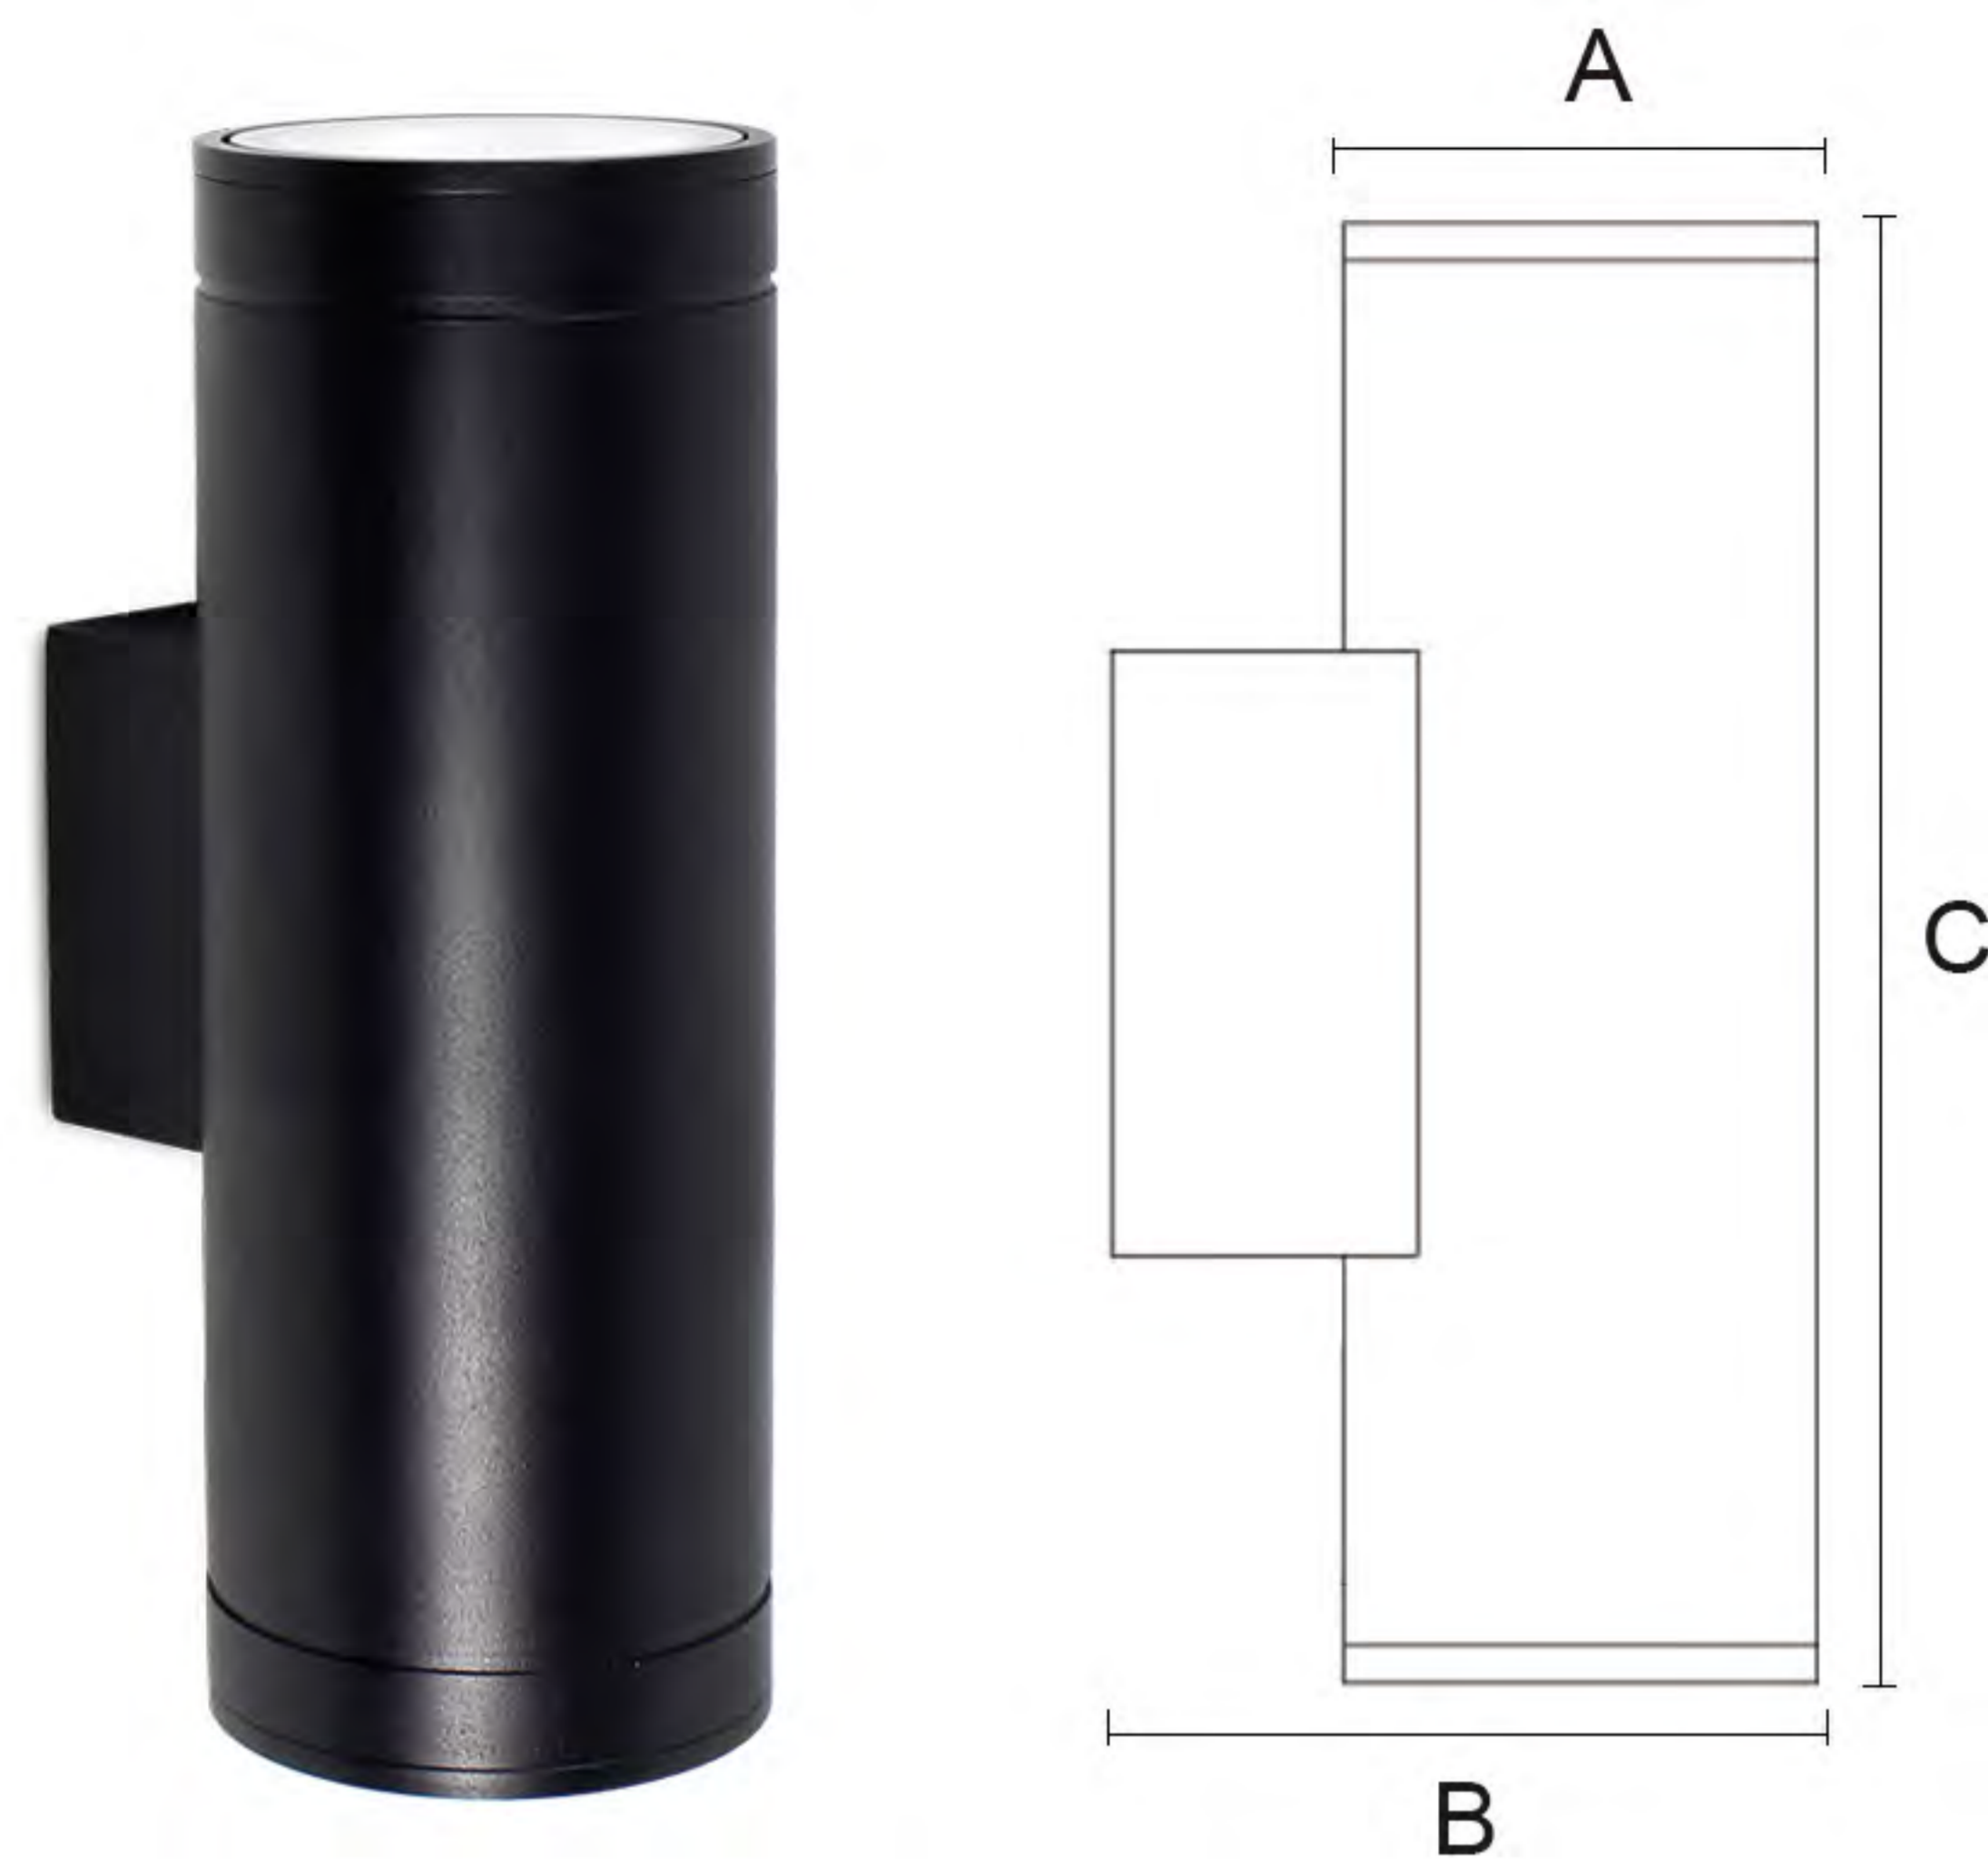

MB19-3002

Features&Benefit (功能和优点)

Category (品类)	Wall Light
Diffuser Material (扩散器材质)	Glass
Cover Material (面盖材质)	Aluminum
Operating mode (运行)	Built in
Steuerbar (开关)	On/Off
IP (防水等级)	54
Mounting type (安装类型)	Wall mounted
Mounting location (安装位置)	Wall
Application environment (应用环境)	Indoor/Outdoor
Body color (表面颜色)	Black/Dark Gray/Sliver Gray

Product Description (产品描述)

Suitable for use on the exterior walls, fences or suitable places of buildings such as courtyards, commercial buildings, office buildings, parks and so on. Providing general lighting or decoration in outdoor areas, they help distribute light evenly throughout a space, eliminating dark corners and enhancing overall brightness. Often used in conjunction with other light sources to create well-lit environments; highlighting display features, artwork or architectural elements to add a sense of accent to a space.