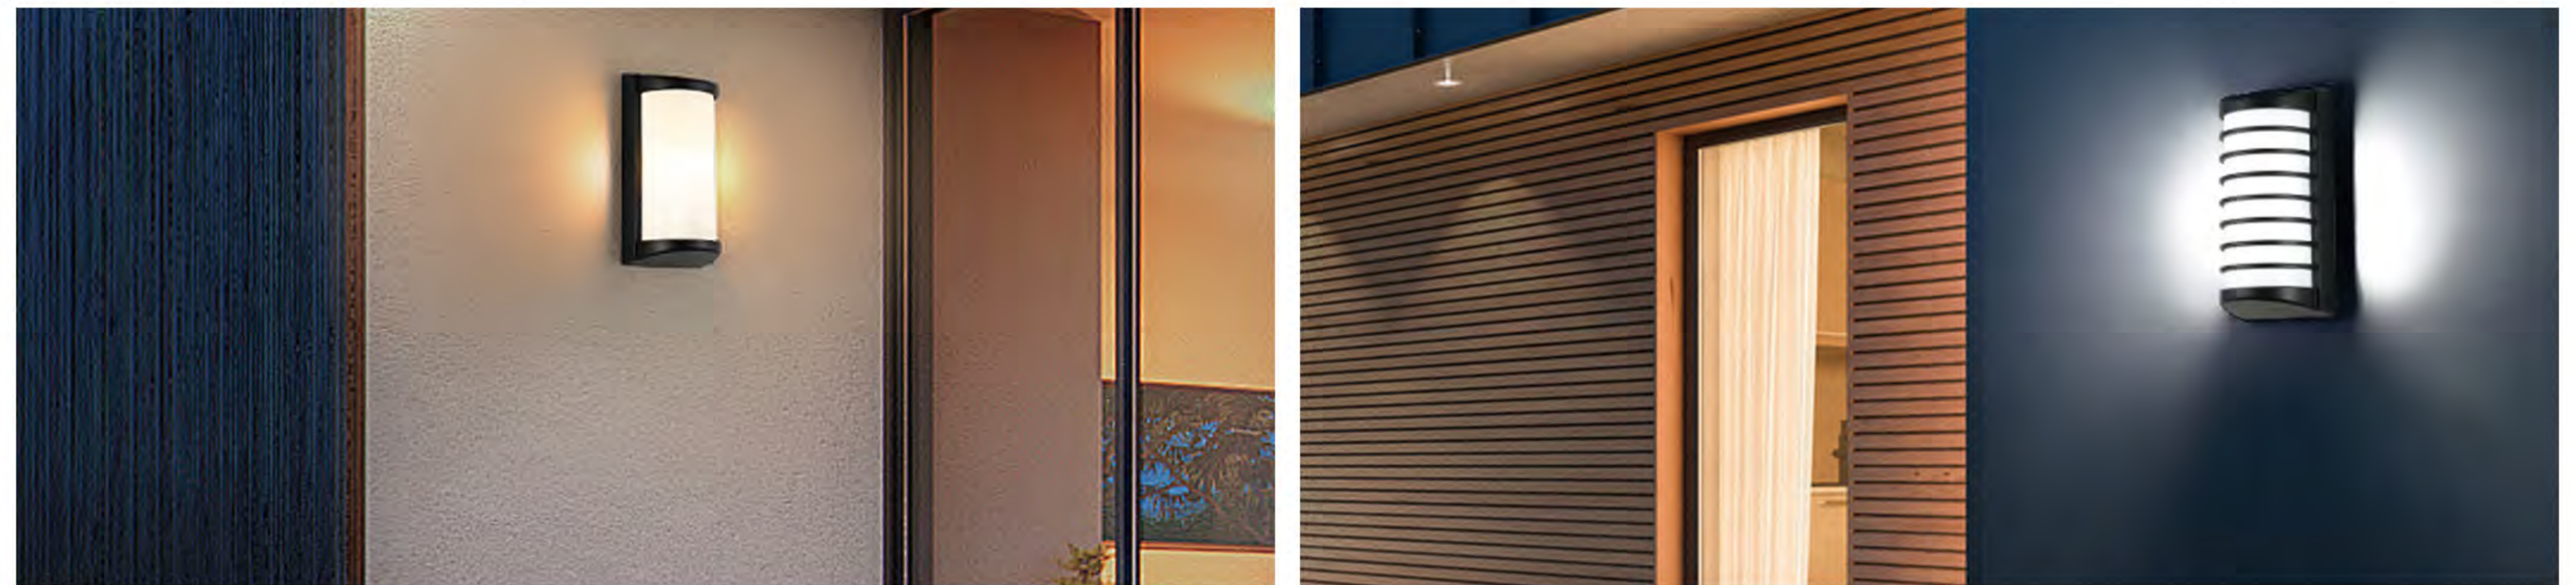

Technical Date (技术参数)

Item No.	Lamp Type	Power	LM	CCT	PF	Voltage	CRI	A	B	C (mm)
MB-FU810-1	LED	12W	840	2700K-6000K	0.6	AC110-265V	80-90	140	270	95
MB-FU810-2	LED	12W	840	2700K-6000K	0.6	AC110-265V	80-90	140	270	95