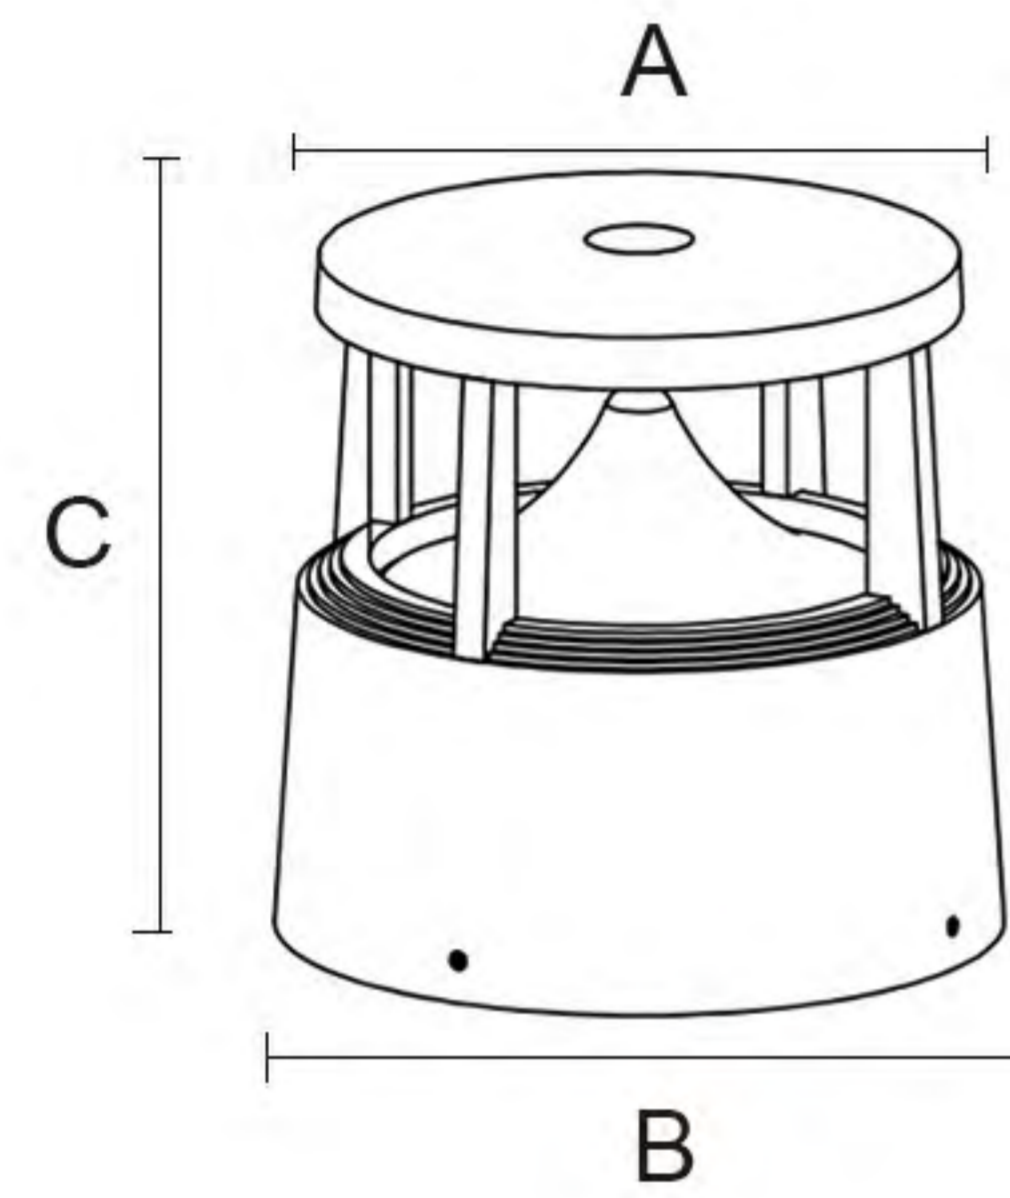

Features&Benefit (功能和优点)

Category (品类)	Wall Light
Diffuser Material (扩散器材质)	PC
Cover Material (面盖材质)	Aluminum
Operating mode (运行)	Built in
Steuerbar (开关)	On/Off
IP (防水等级)	54
Mounting type (安装类型)	Wall mounted
Mounting location (安装位置)	Wall
Application environment (应用环境)	Indoor/Outdoor
Body color (表面颜色)	Black/Dark Gray/Sliver Gray

Product Description (产品描述)

Suitable for use on the exterior walls, fences or suitable places of buildings such as courtyards, commercial buildings, office buildings, parks and so on. Providing general lighting or decoration in outdoor areas, they help distribute light evenly throughout a space, eliminating dark corners and enhancing overall brightness. Often used in conjunction with other light sources to create well-lit environments; highlighting display features, artwork or architectural elements to add a sense of accent to a space.