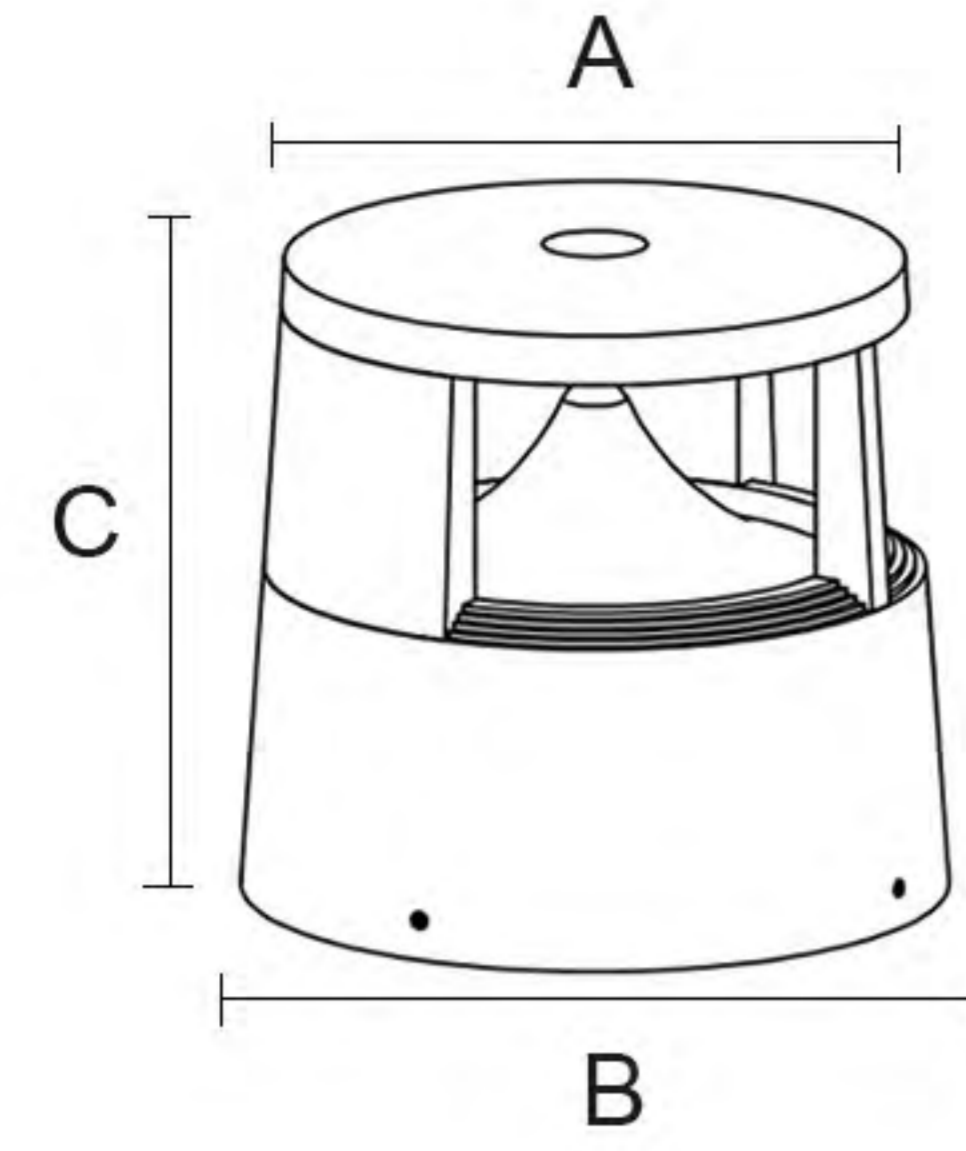

Features&Benefit (功能和优点)

Category (品类)	Wall Light
Diffuser Material (扩散器材质)	PC
Cover Material (面盖材质)	Aluminum
Operating mode (运行)	Built in
Steuerbar (开关)	On/Off
IP (防水等级)	54
Mounting type (安装类型)	Wall mounted
Mounting location (安装位置)	Wall
Application environment (应用环境)	Indoor/Outdoor
Body color (表面颜色)	Black/Dark Gray/Sliver Gray

Product Description (产品描述)

Suitable for use on the exterior walls, fences or suitable places of buildings such as courtyards, commercial buildings, office buildings, parks and so on. Providing general lighting or decoration in outdoor areas, they help distribute light evenly throughout a space, eliminating dark corners and enhancing overall brightness. Often used in conjunction with other light sources to create well-lit environments; highlighting display features, artwork or architectural elements to add a sense of accent to a space.