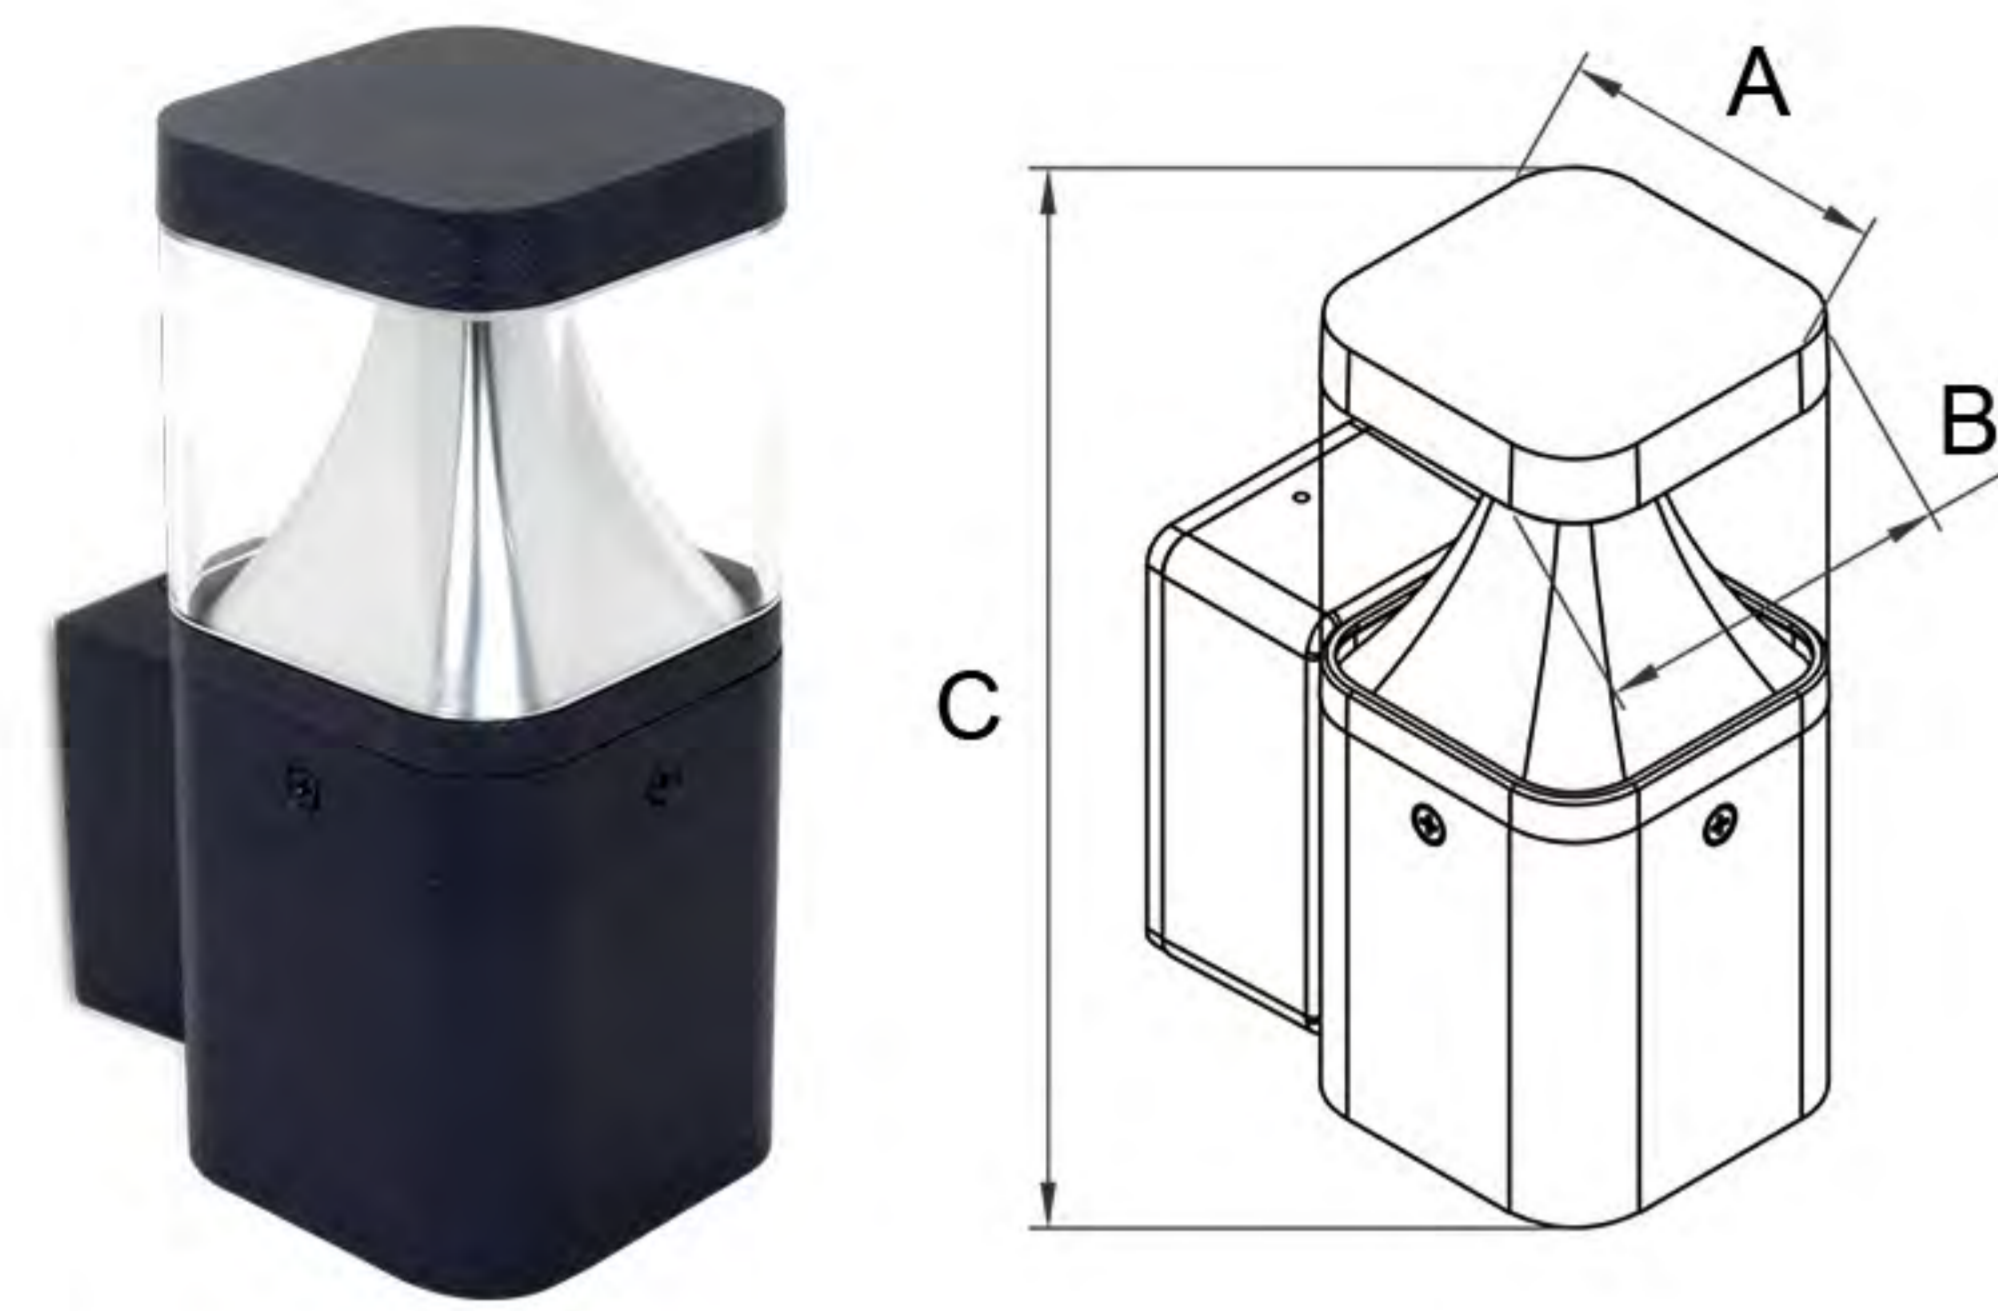

MB23-0404

Features&Benefit (功能和优点)

Category (品类)	Wall Light
Diffuser Material (扩散器材质)	PC
Cover Material (面盖材质)	Aluminum
Operating mode (运行)	Built in
Steuerbar (开关)	On/Off
IP (防水等级)	54
Mounting type (安装类型)	Wall mounted
Mounting location (安装位置)	Wall
Application environment (应用环境)	Indoor/Outdoor
Body color (表面颜色)	Black/Dark Gray/Sliver Gray

Product Description (产品描述)

Suitable for use on the exterior walls, fences or suitable places of buildings such as courtyards, commercial buildings, office buildings, parks and so on. Providing general lighting or decoration in outdoor areas, they help distribute light evenly throughout a space, eliminating dark corners and enhancing overall brightness. Often used in conjunction with other light sources to create well-lit environments; highlighting display features, artwork or architectural elements to add a sense of accent to a space.