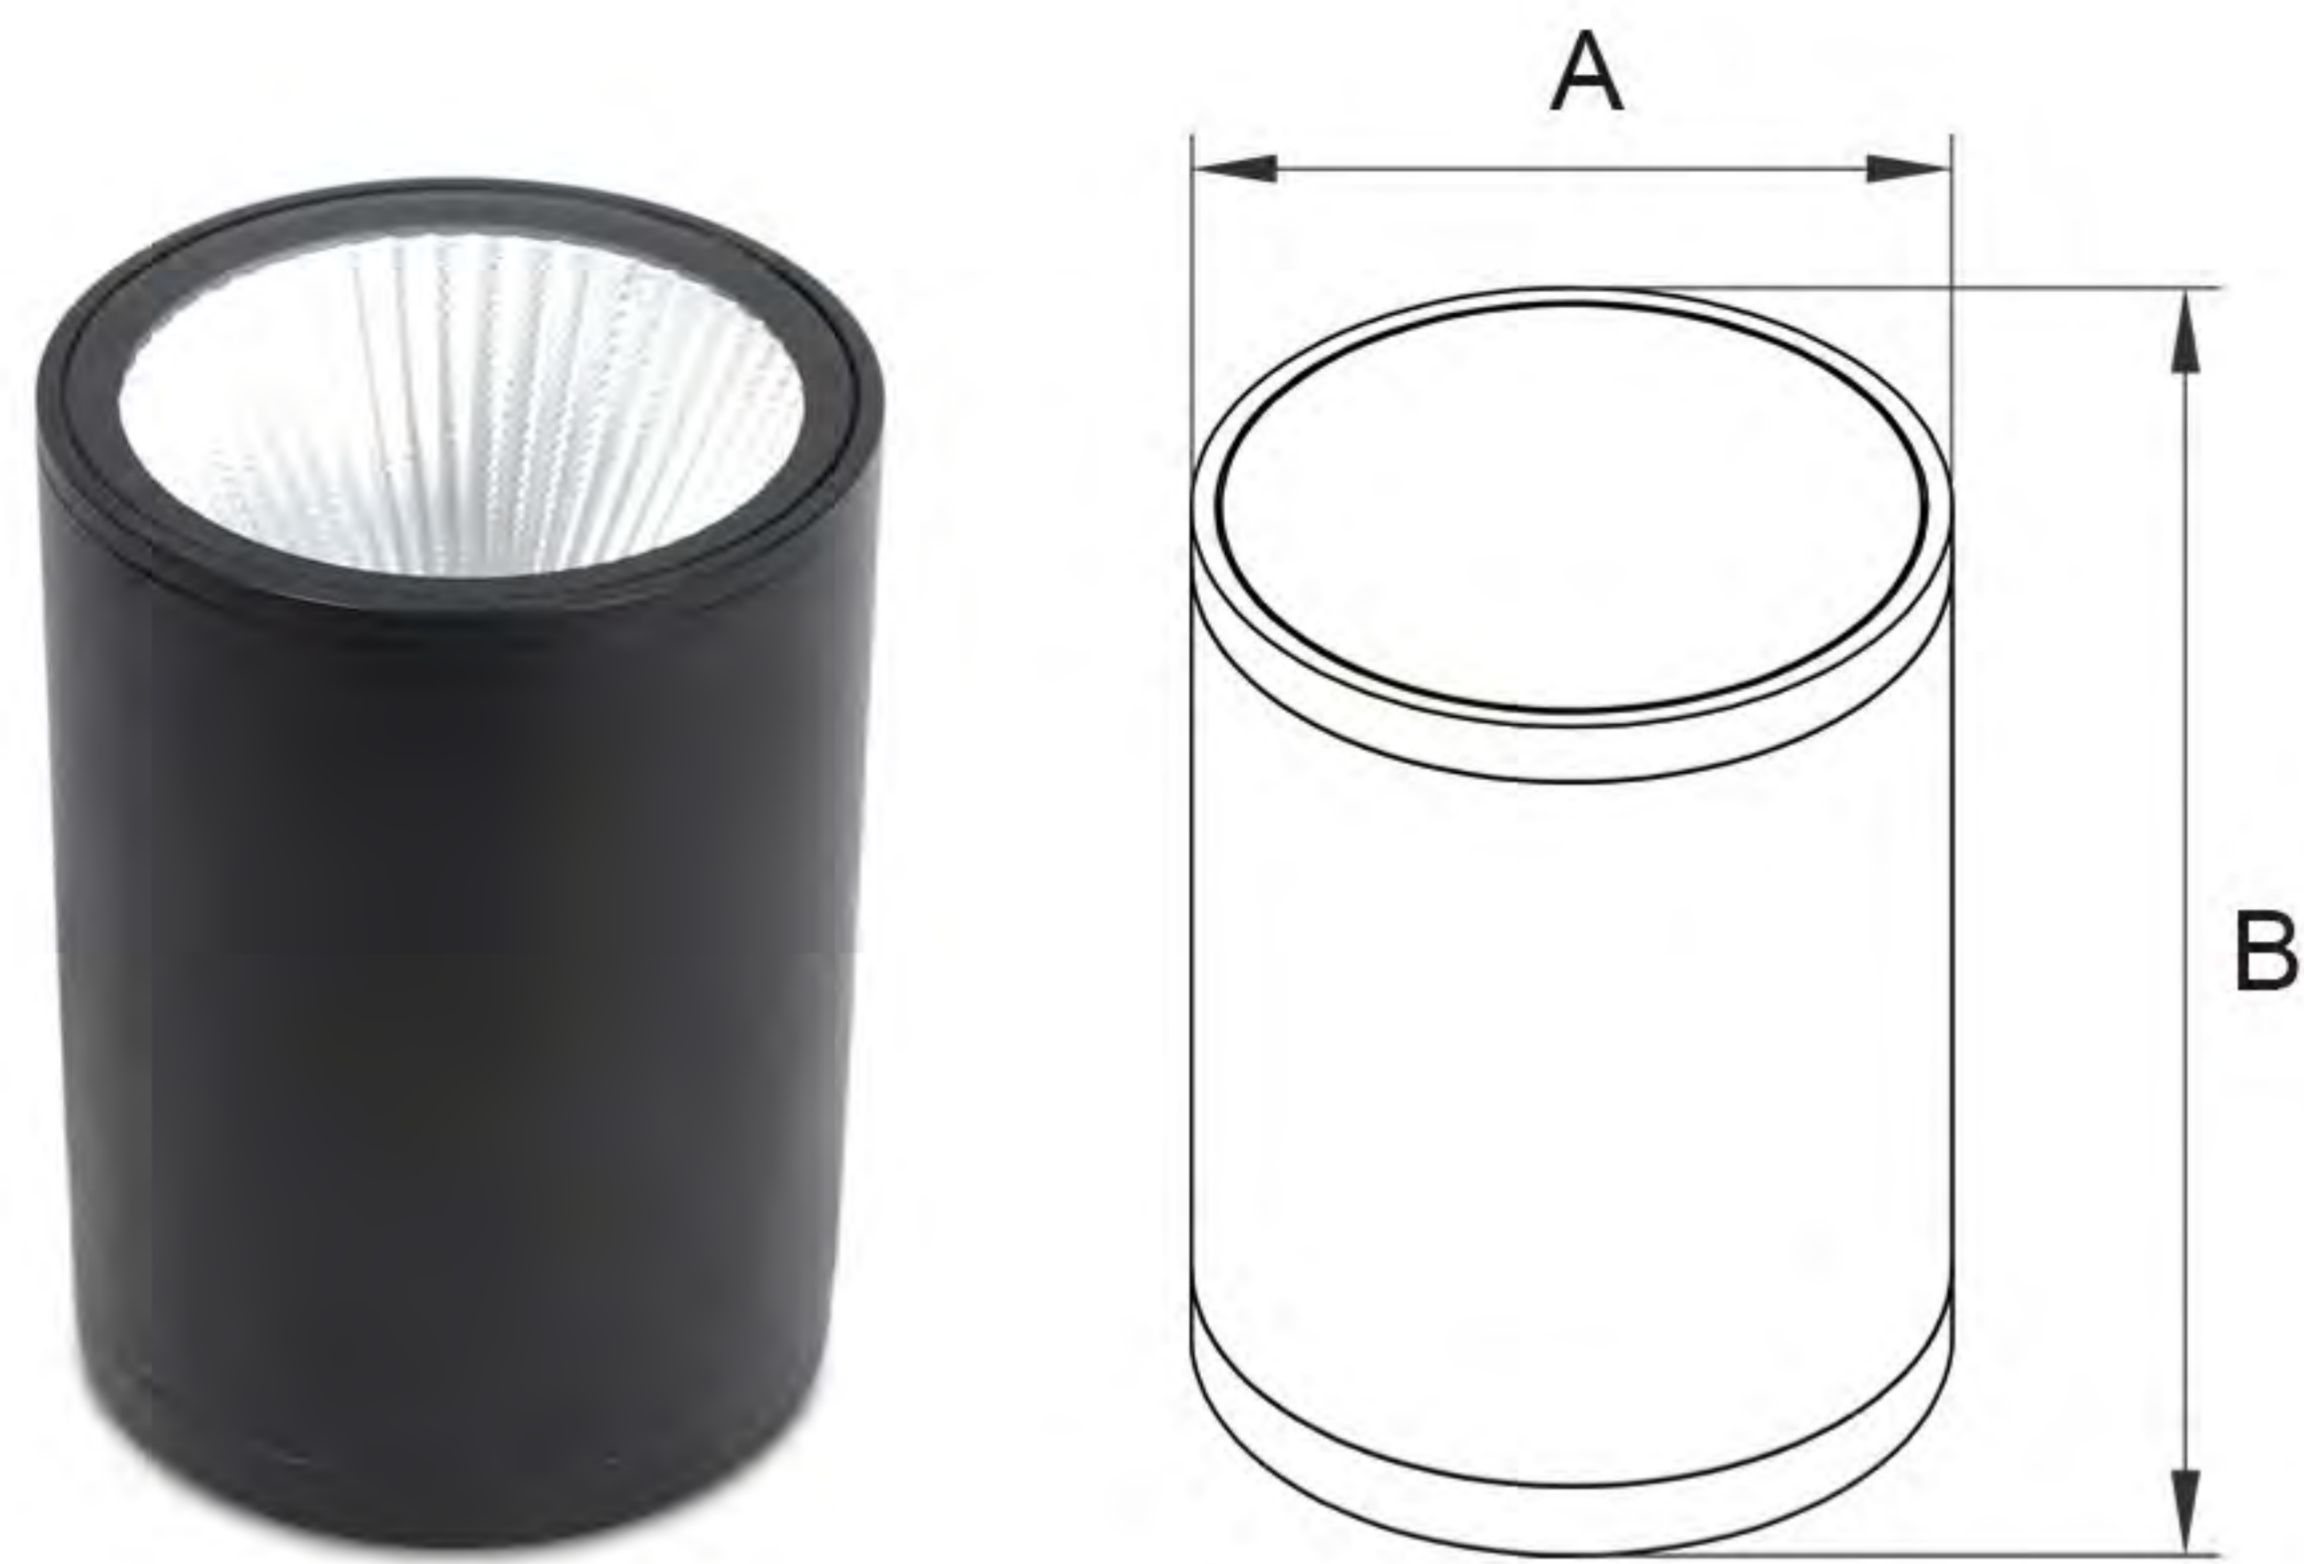

MB23-0901

Features&Benefit (功能和优点)

Category (品类)	Wall Light
Diffuser Material (扩散器材质)	Glass
Cover Material (面盖材质)	Aluminum
Operating mode (运行)	Built in
Steuerbar (开关)	On/Off
IP (防水等级)	54
Mounting type (安装类型)	Wall mounted
Mounting location (安装位置)	Wall
Application environment (应用环境)	Indoor/Outdoor
Body color (表面颜色)	Black/Dark Gray/Sliver Gray

Product Description (产品描述)

Suitable for use on the exterior walls, fences or suitable places of buildings such as courtyards, commercial buildings, office buildings, parks and so on. Providing general lighting or decoration in outdoor areas, they help distribute light evenly throughout a space, eliminating dark corners and enhancing overall brightness. Often used in conjunction with other light sources to create well-lit environments; highlighting display features, artwork or archi-