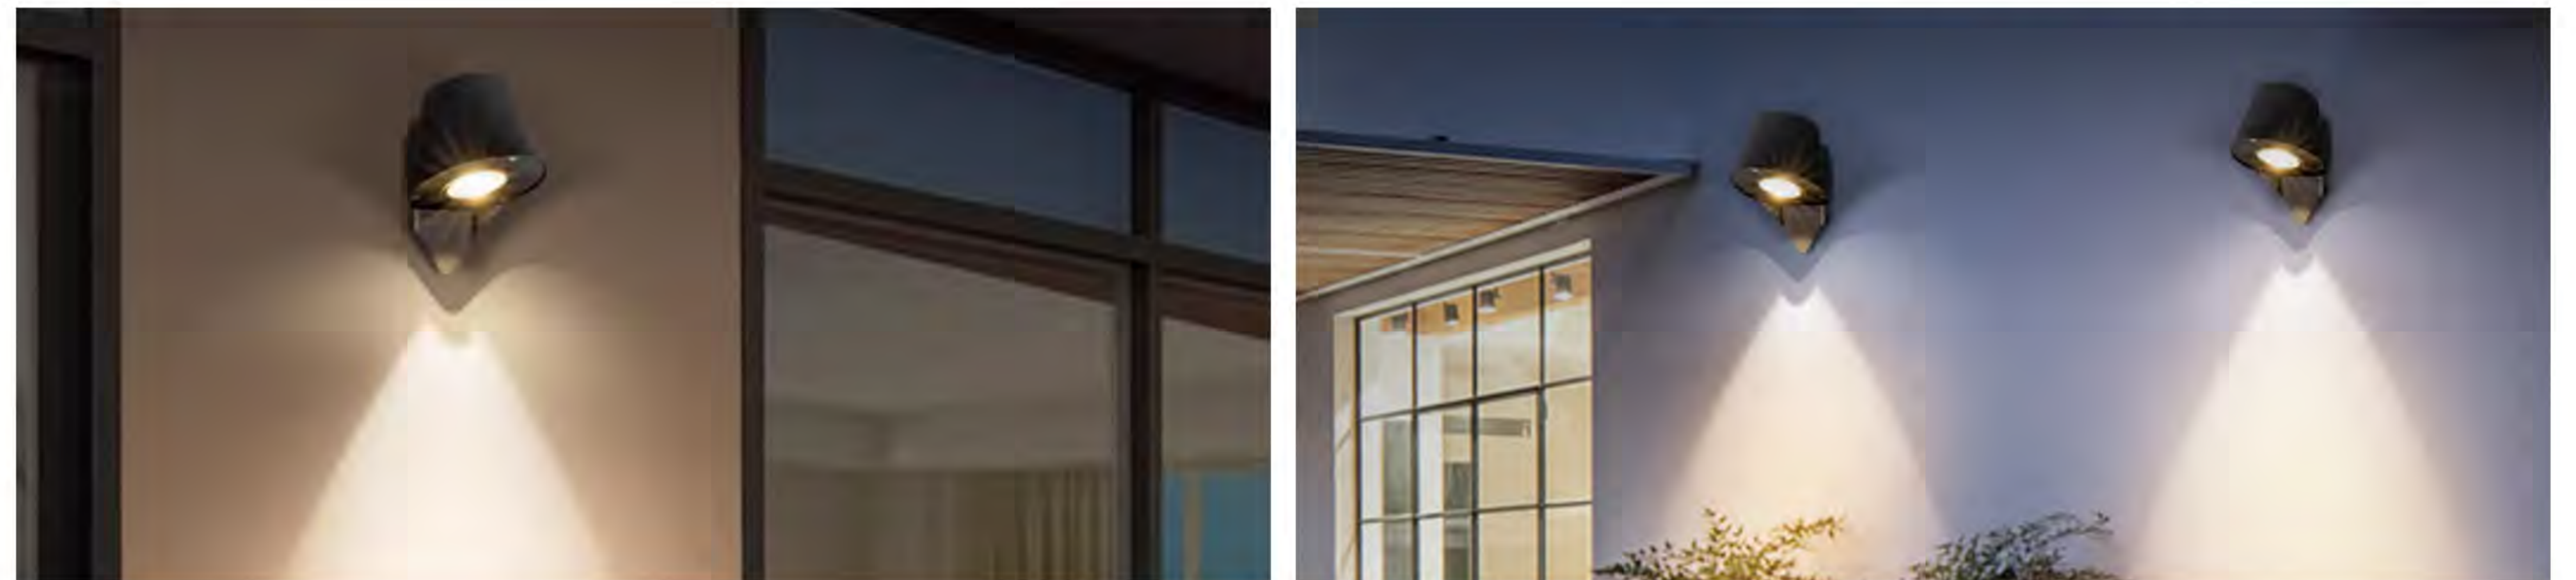

Technical Date (技术参数)

Item No.	Lamp Type	Power	LM	CCT	PF	Voltage	CRI	A	B	C (mm)
MB23-0424	LED	10W	700	2700K-6000K	0.6	AC110-265V	80-90	Ø130	125	185
MB23-0424	GU10	-	-	-	-	-	-	Ø130	125	185