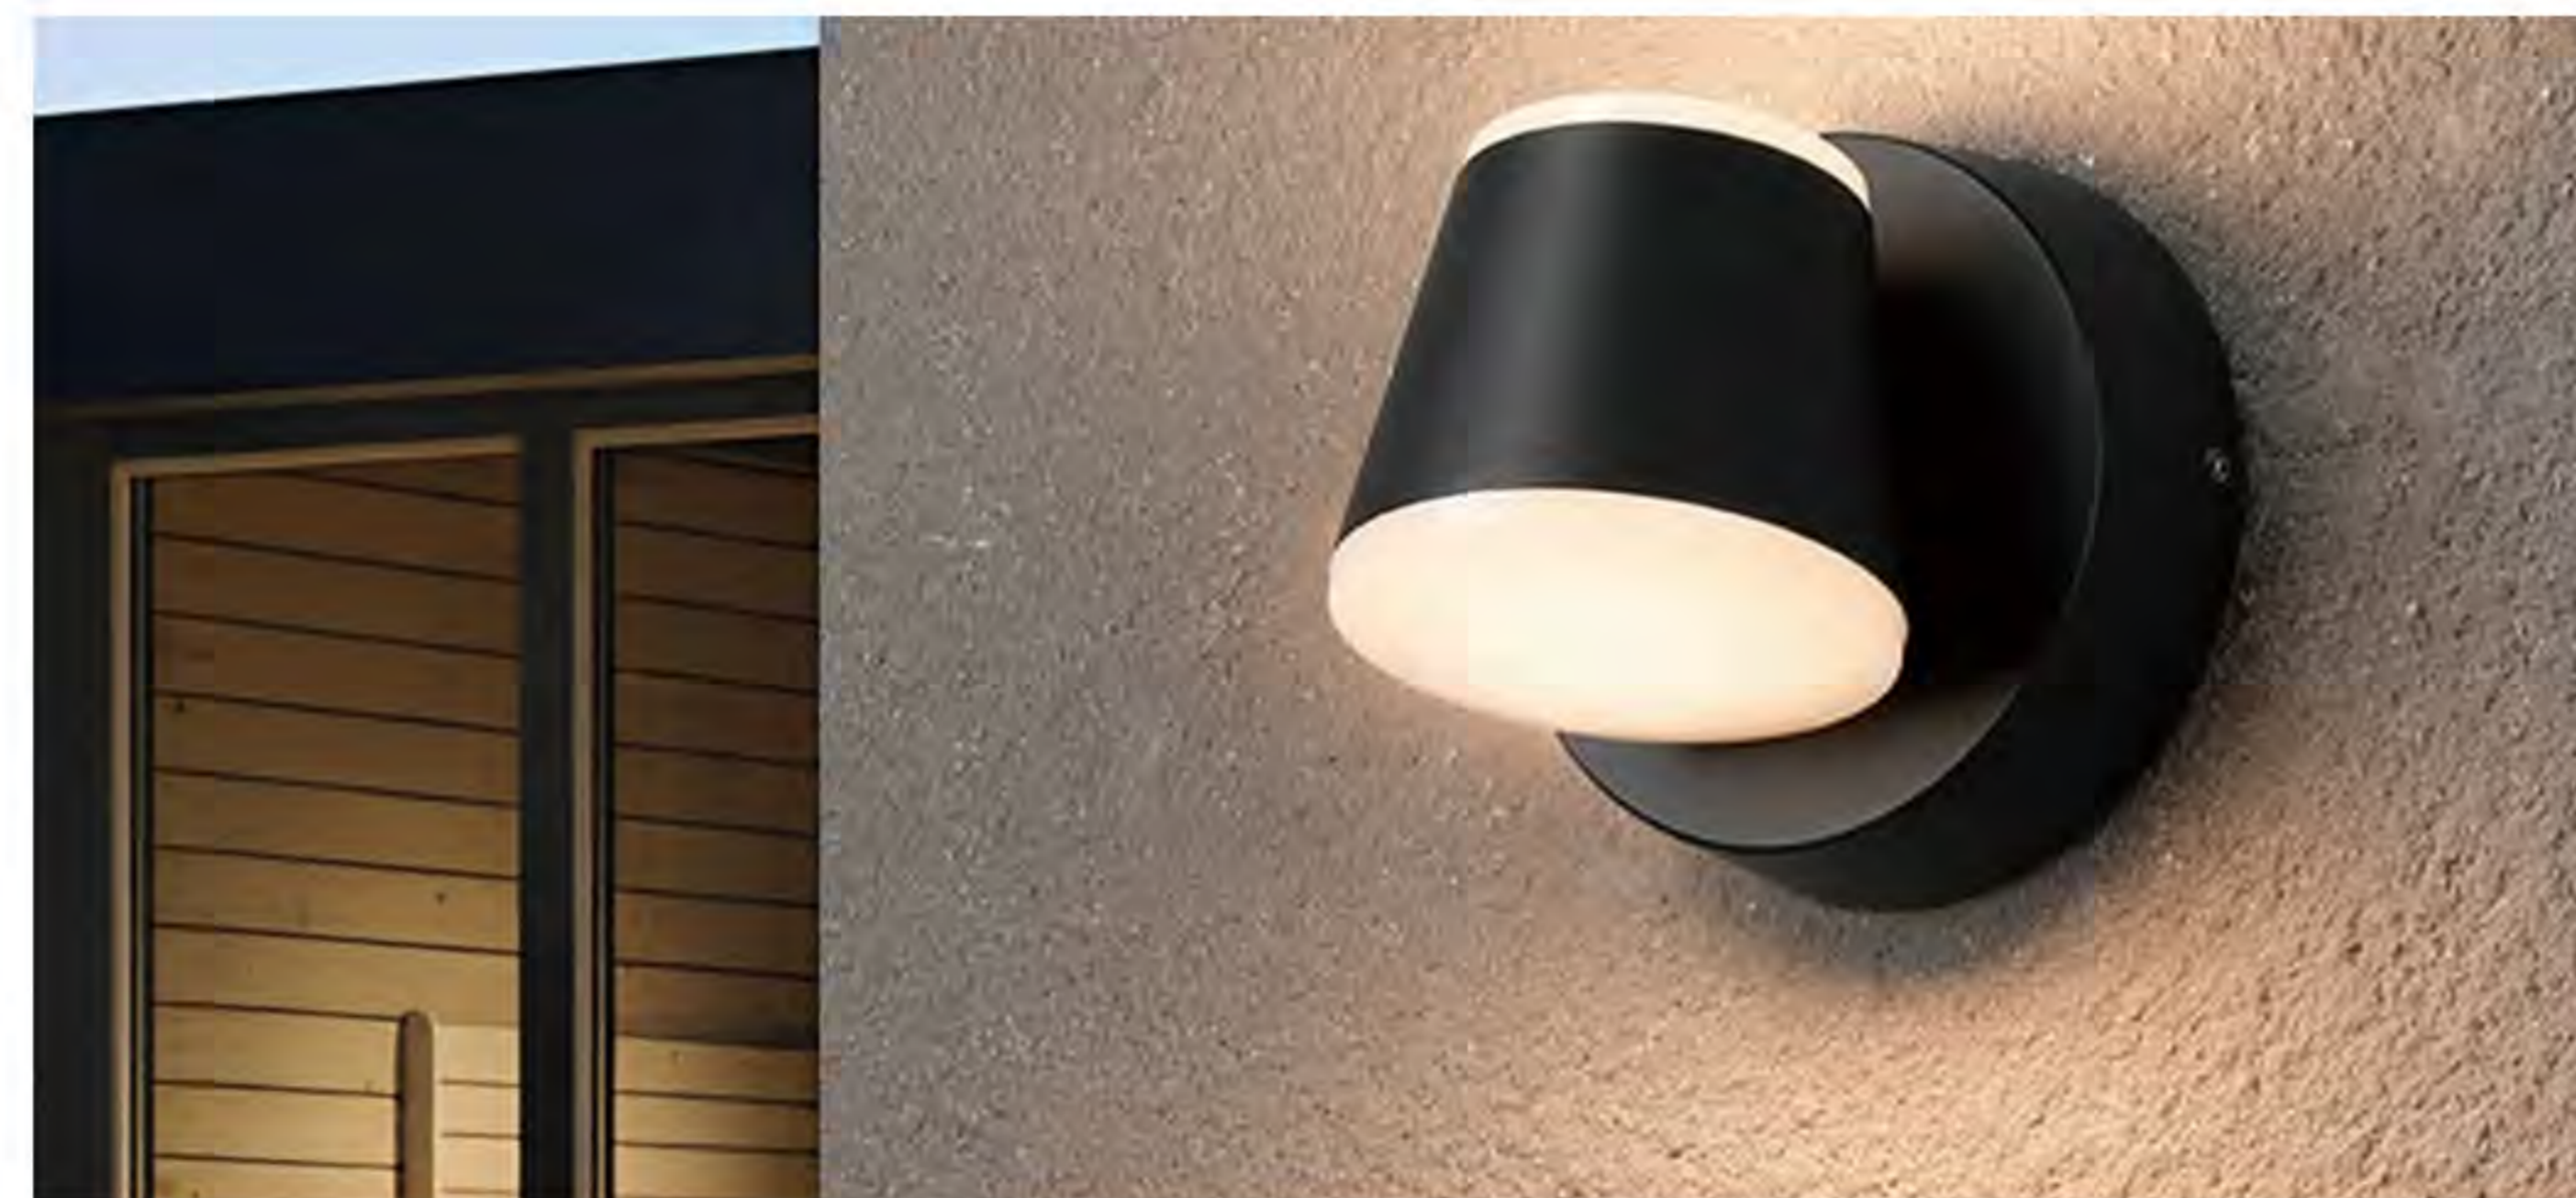

Technical Date (技术参数)

Item No.	Lamp Type	Power	LM	CCT	PF	Voltage	CRI	A	B	C (mm)
MB23-0411	LED	5W	350	2700K-6000K	0.6	AC110-265V	80-90	120	120	125
MB23-0412	LED	5+3W	560	2700K-6000K	0.6	AC110-265V	80-90	120	120	125