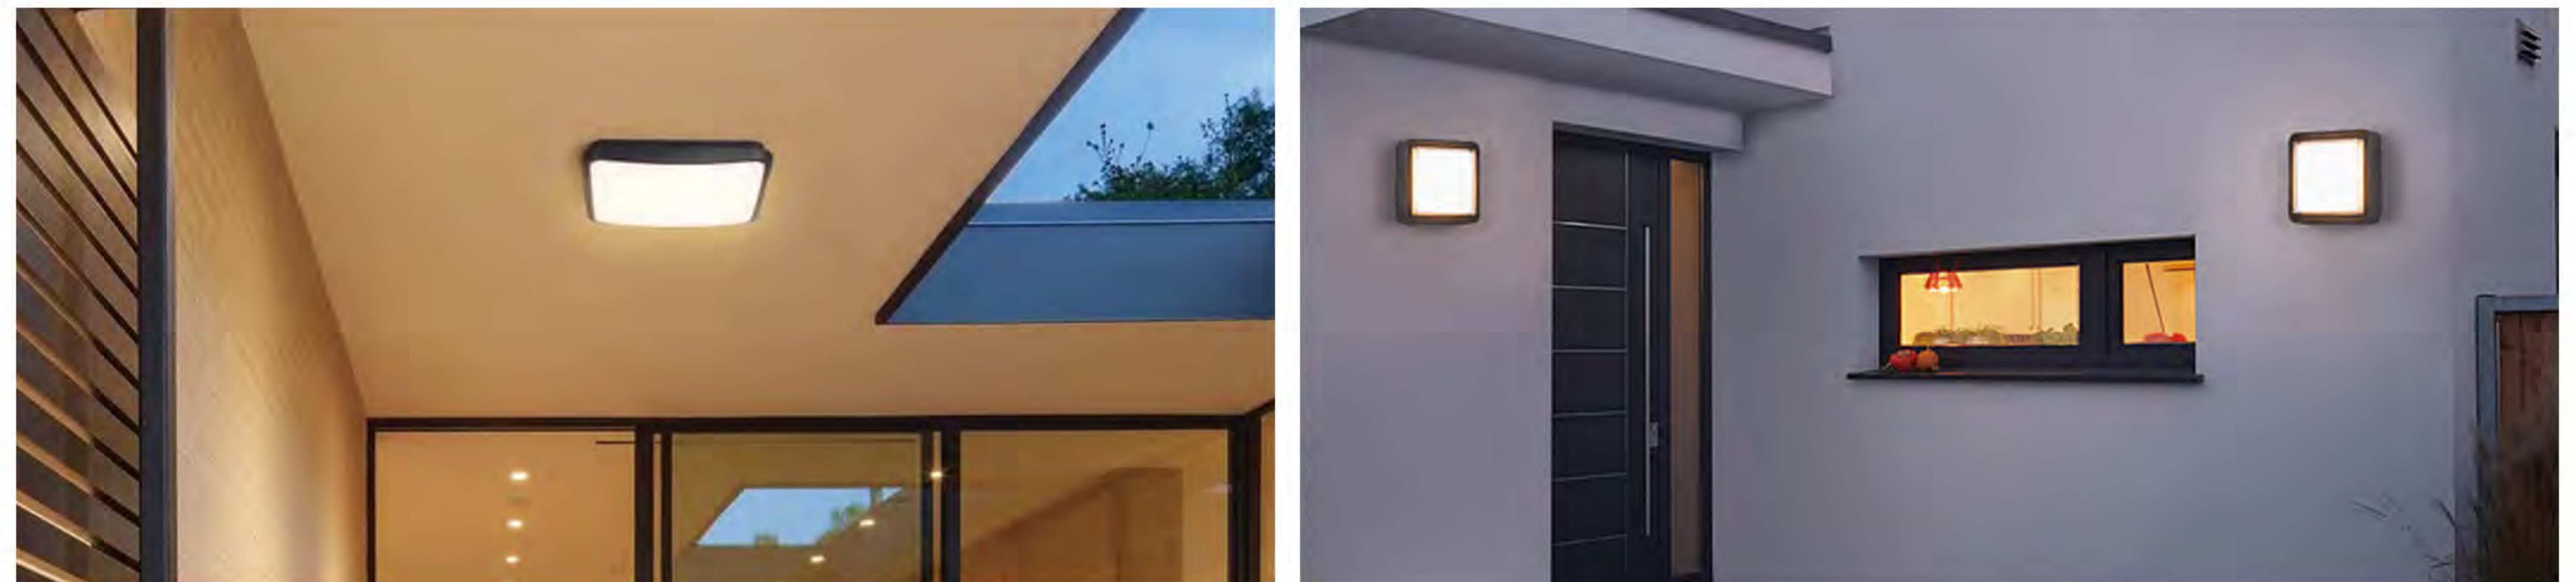

Technical Date (技术参数)

Item No.	Lamp Type	Power	LM	CCT	PF	Voltage	CRI	A	B	C (mm)
MB23-0420175	LED	12W	840	2700K-6000K	0.6	AC110-265V	80-90	175	175	50
MB23-0420245	LED	15W	1050	2700K-6000K	0.6	AC110-265V	80-90	245	245	50