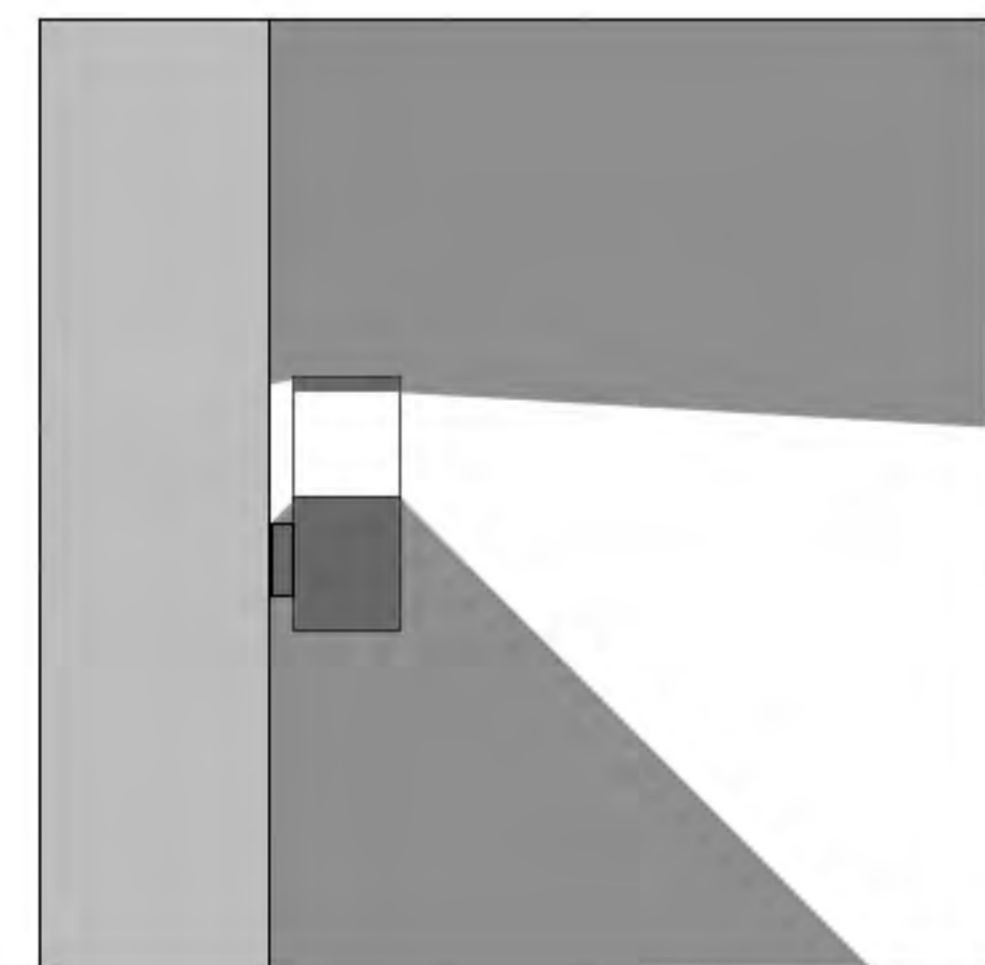

Lightmap (光影图)

front view (正面图)