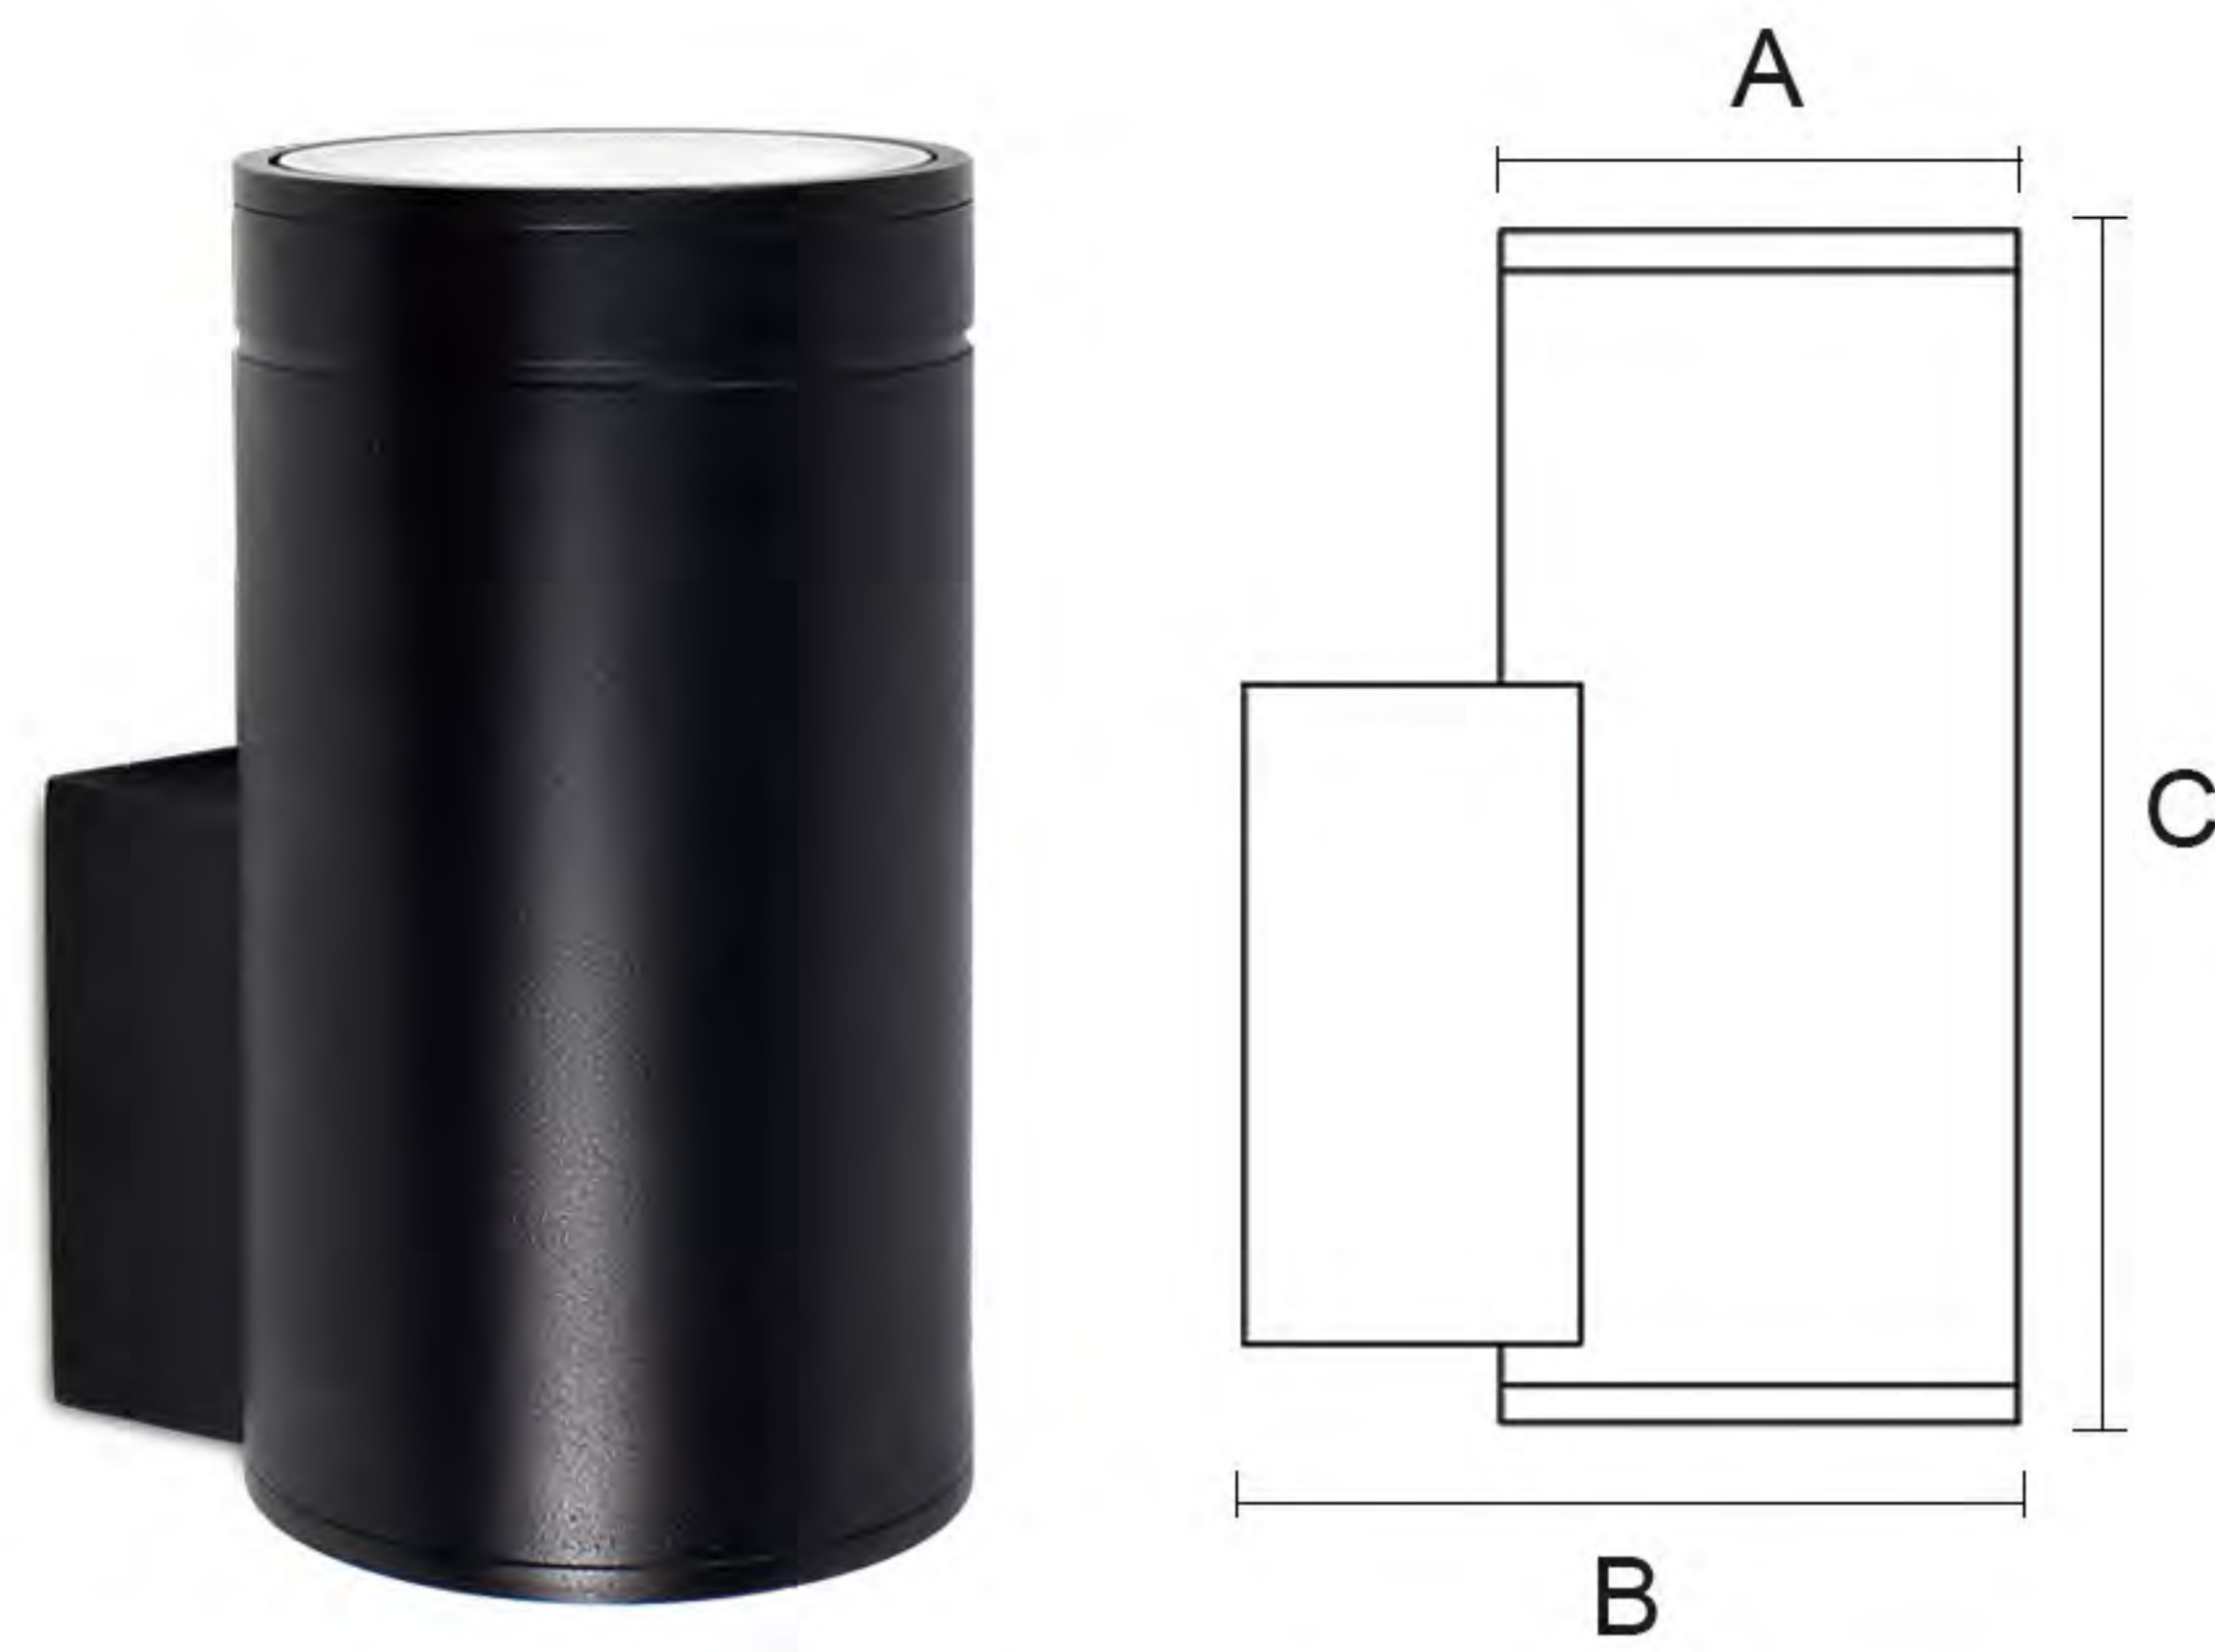

MB19-3001

Features&Benefit (功能和优点)

Category (品类)	Wall Light
Diffuser Material (扩散器材质)	Glass
Cover Material (面盖材质)	Aluminum
Operating mode (运行)	Built in
Steuerbar (开关)	On/Off
IP (防水等级)	54
Mounting type (安装类型)	Wall mounted
Mounting location (安装位置)	Wall
Application environment (应用环境)	Indoor/Outdoor
Body color (表面颜色)	Black/Dark Gray/Sliver Gray

Product Description (产品描述)

Suitable for use on the exterior walls, fences or suitable places of buildings such as courtyards, commercial buildings, office buildings, parks and so on. Providing general lighting or decoration in outdoor areas, they help distribute light evenly throughout a space, eliminating dark corners and enhancing overall brightness. Often used in conjunction with other light sources to create well-lit environments; highlighting display features, artwork or architectural elements to add a sense of accent to a space.