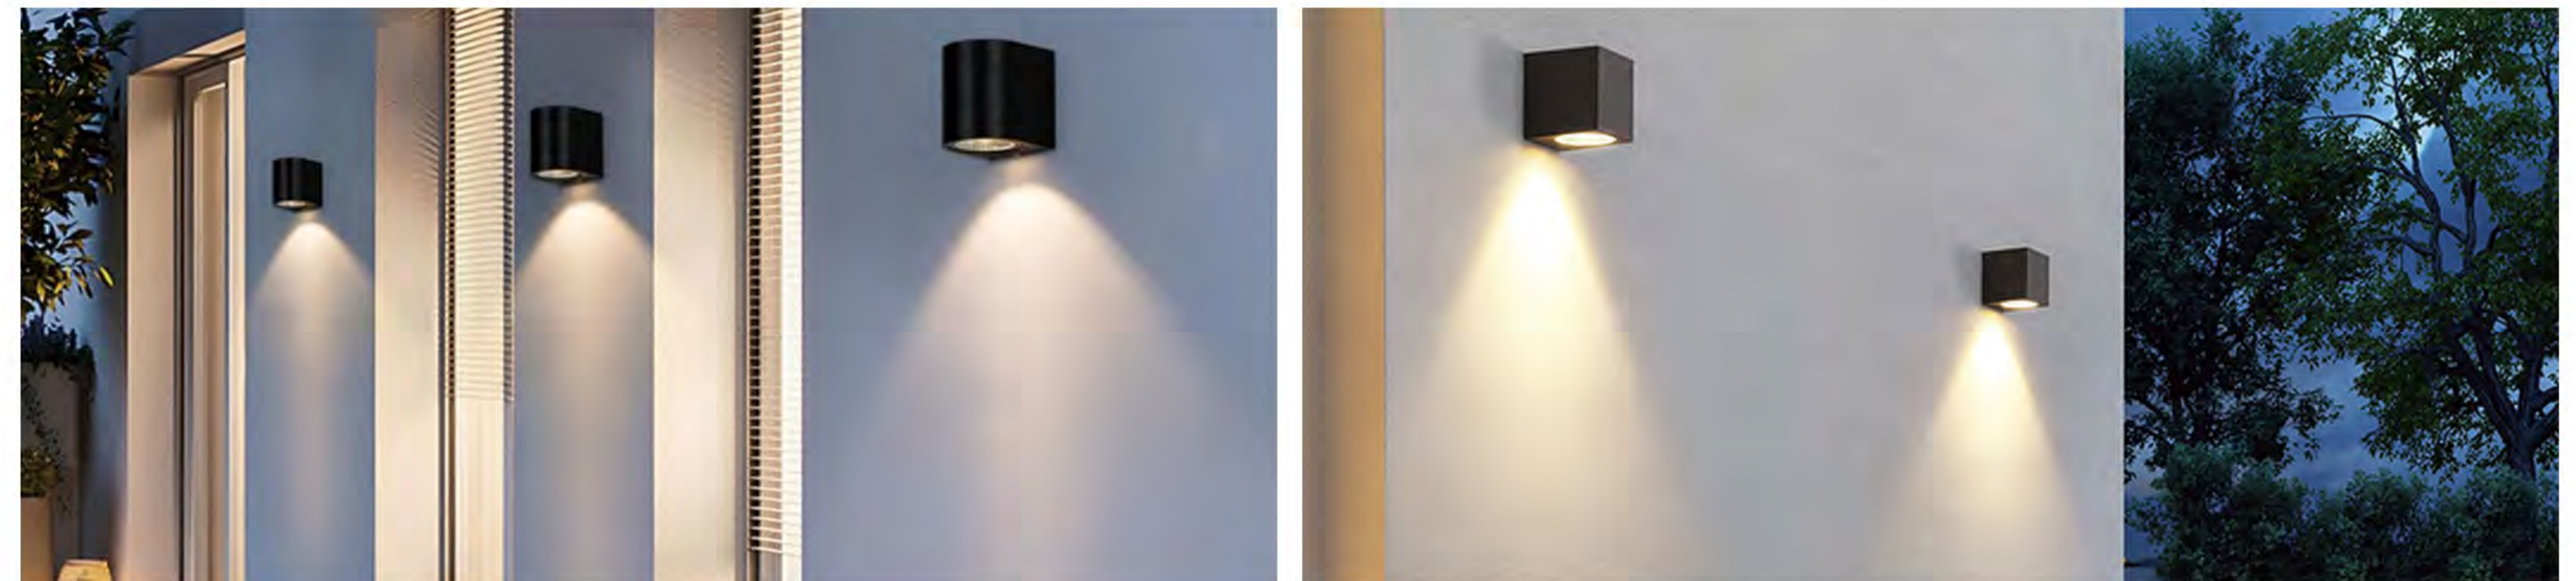

MB-40237/MB-40238

Features&Benefit (功能和优点)

Category (品类)	Wall Light
Diffuser Material (扩散器材质)	Glass
Cover Material (面盖材质)	Aluminum
Operating mode (运行)	Built in
Steuerbar (开关)	On/Off
IP (防水等级)	54
Mounting type (安装类型)	Wall mounted
Mounting location (安装位置)	Wall
Application environment (应用环境)	Indoor/Outdoor
Body color (表面颜色)	Black/Dark Gray/Sliver Gray

Product Description (产品描述)

Suitable for use on the exterior walls, fences or suitable places of buildings such as courtyards, commercial buildings, office buildings, parks and so on. Providing general lighting or decoration in outdoor areas, they help distribute light evenly throughout a space, eliminating dark corners and enhancing overall brightness. Often used in conjunction with other light sources to create well-lit environments; highlighting display features, artwork or architectural elements to add a sense of accent to a space.

Beam Angle (光束角度)

Technical Date (技术参数)

Item No.	Lamp Type	Power	LM	CCT	PF	Voltage	CRI	A	B	C (mm)
MB-40237	LED	5W	350	2700-6000K	0.6	AC110-265V	80-90	65	80	80
MB-40237	GU10/G5.3	-	-	-	-	-	-	68	92	81
MB-40238	LED	5W	350	2700-6000K	0.6	AC110-265V	80-90	65	80	80
MB-40238	GU10/G5.3	-	-	-	-	-	-	68	92	81