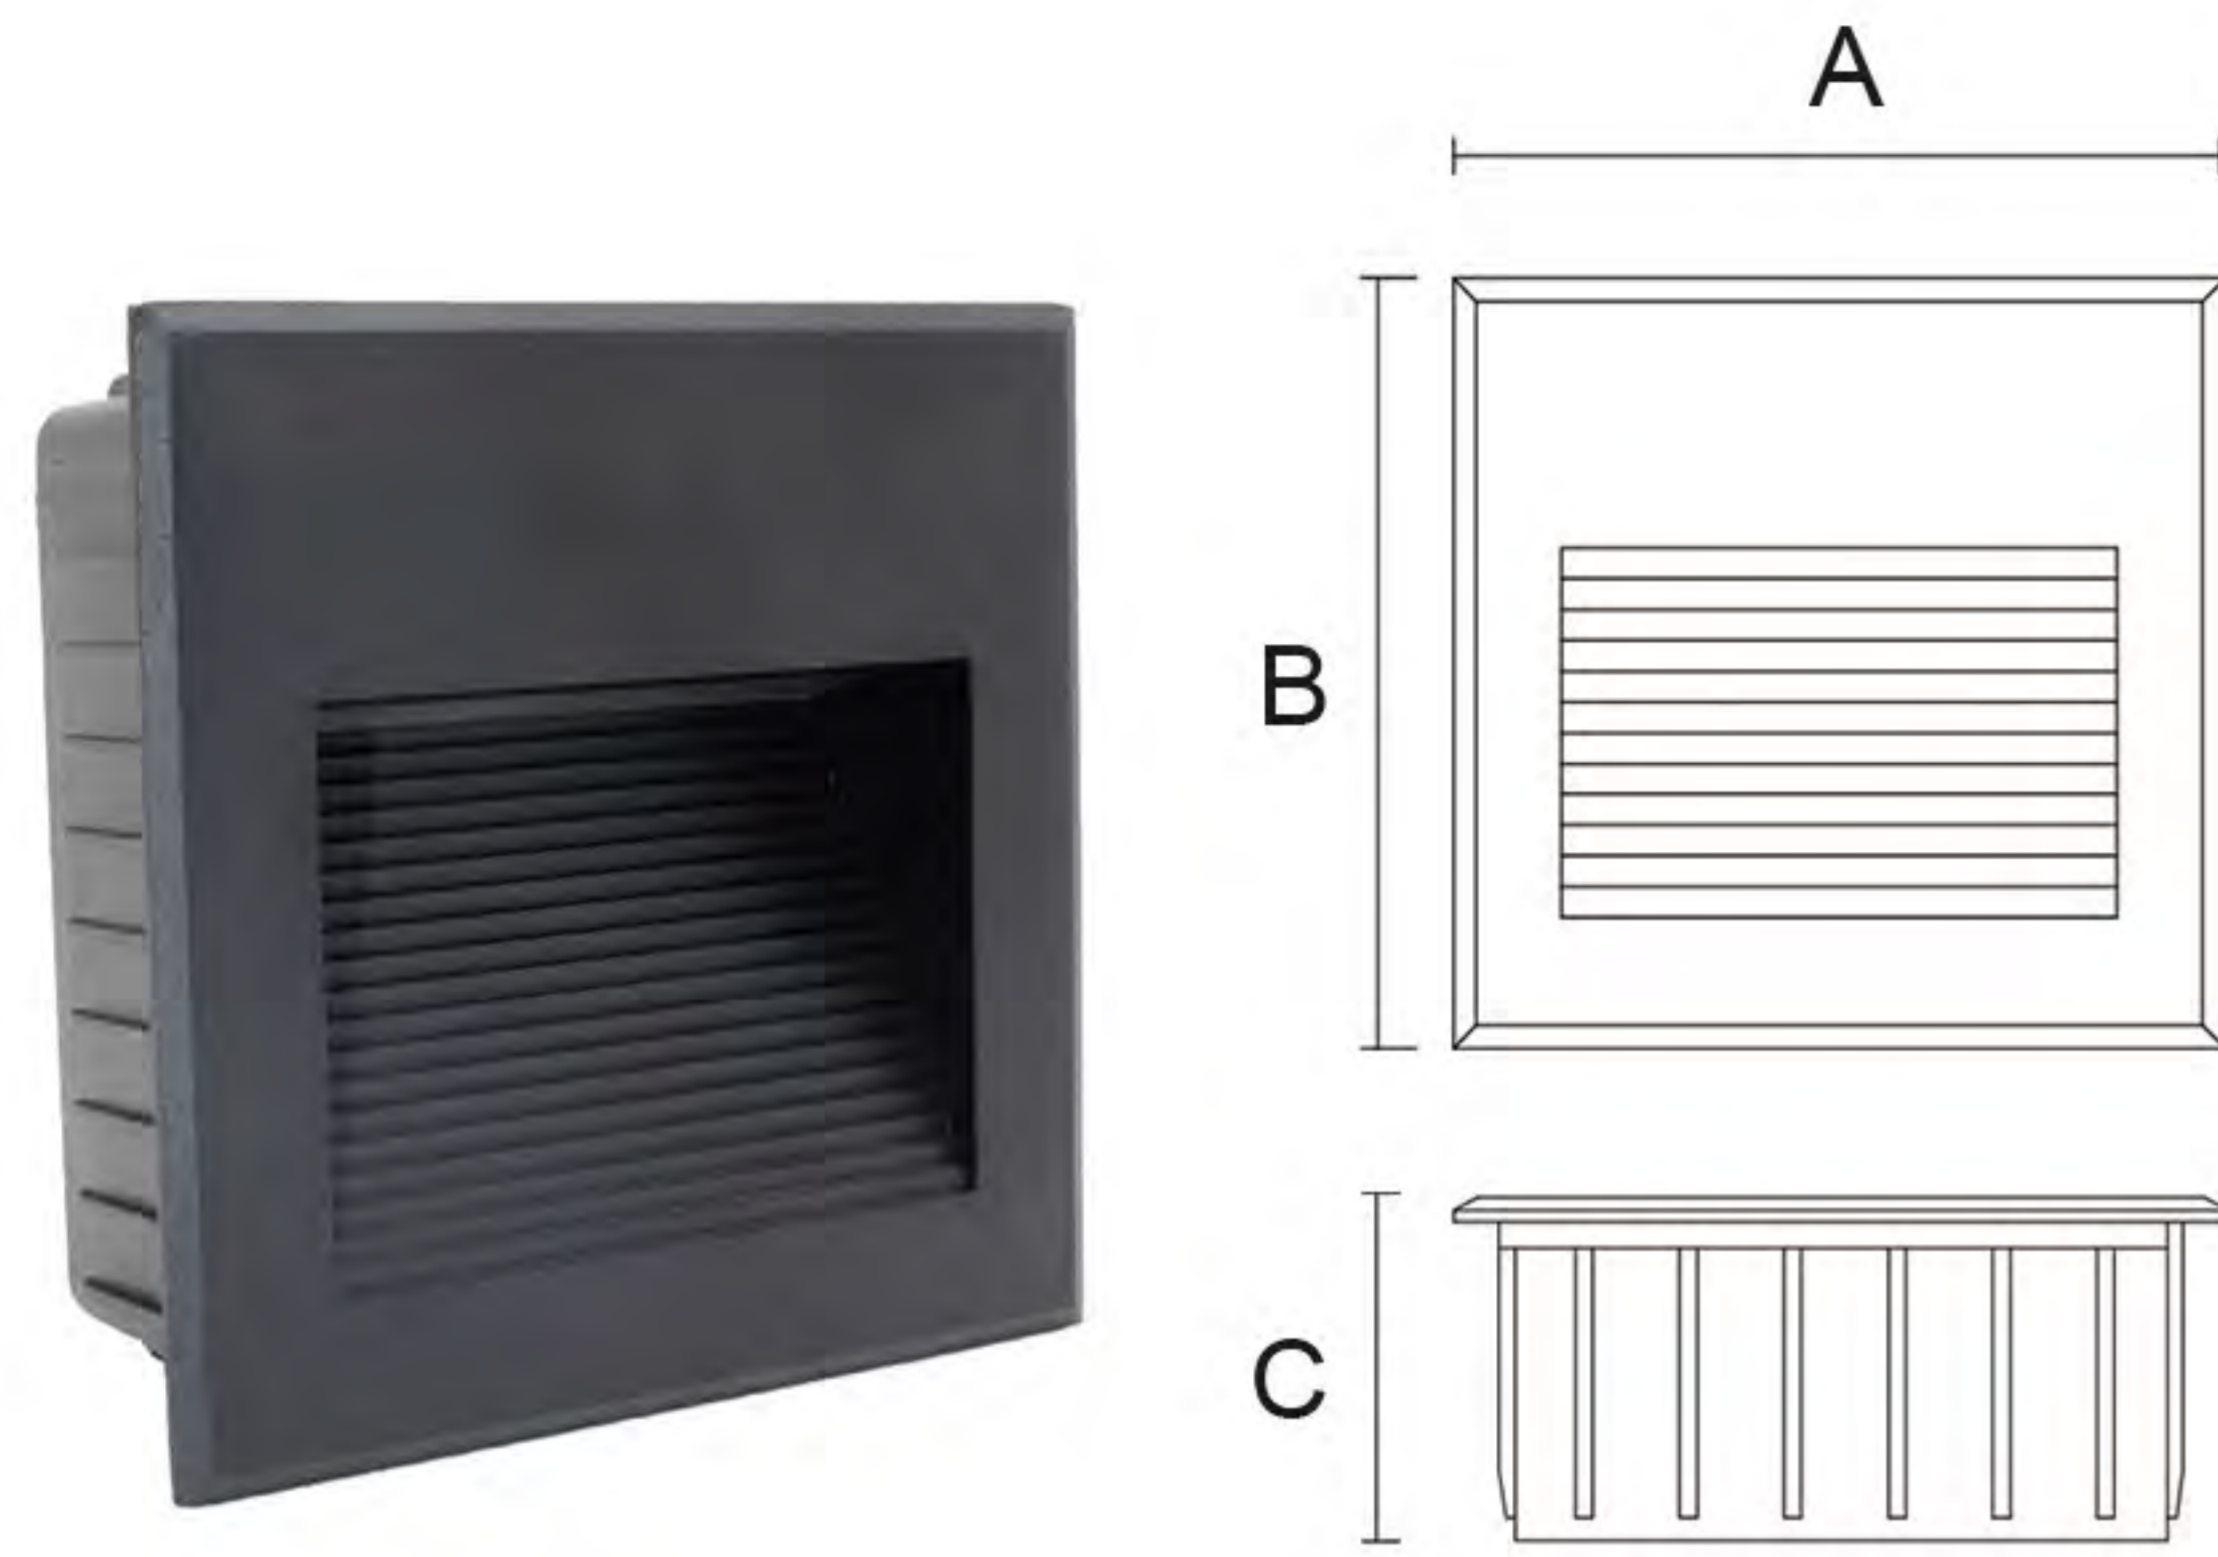

MB18-QJ16

Features&Benefit (功能和优点)

Category (品类)	Step Light
Diffuser Material (扩散器材质)	Glass
Cover Material (面盖材质)	Aluminum
Operating mode (运行)	Built in
Steuerbar (开关)	On/Off
IP (防水等级)	54
Mounting type (安装类型)	Recessed
Mounting location (安装位置)	Wall
Application environment (应用环境)	Indoor/Outdoor
Cut out (预埋件)	150*150*60mm/105*105*60mm/ 155*155*50mm/215*215*55mm
Body color (表面颜色)	Black/Dark Gray/Sliver Gray

Product Description (产品描述)

Suitable for building facades, underground parking lot entrances and exits, parks, corridors, staircases, passages, courtyards and other various scenes; the lamps and lanterns adopt a downward light-emitting method, the light is soft and not harsh.