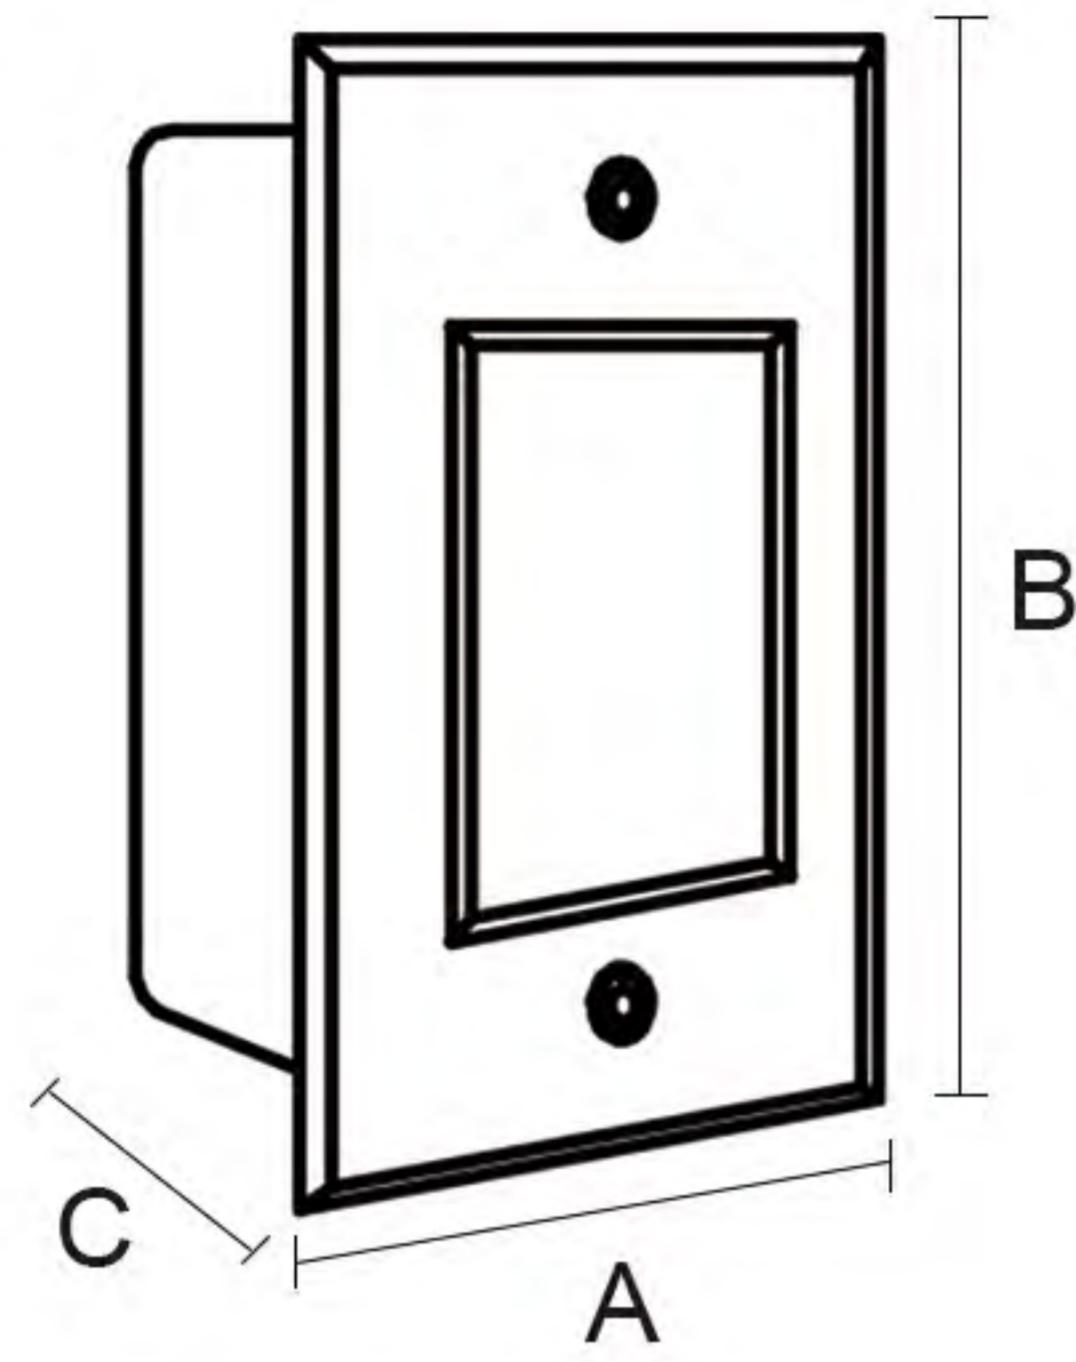

MB18-QJ04

Features&Benefit (功能和优点)

Category (品类)	Step Light
Diffuser Material (扩散器材质)	PC
Cover Material (面盖材质)	Aluminum
Operating mode (运行)	Built in
Steuerbar (开关)	On/Off
IP (防水等级)	54
Mounting type (安装类型)	Recessed
Mounting location (安装位置)	Wall
Application environment (应用环境)	Indoor/Outdoor
Cut out (预埋件)	60*100*50mm
Body color (表面颜色)	Black/Dark Gray/Sliver Gray

Product Description (产品描述)

Suitable for building facades, underground parking lot entrances and exits, parks, corridors, staircases, passages, courtyards and other various scenes; the lamps and lanterns adopt a downward light-emitting method, the light is soft and not harsh.