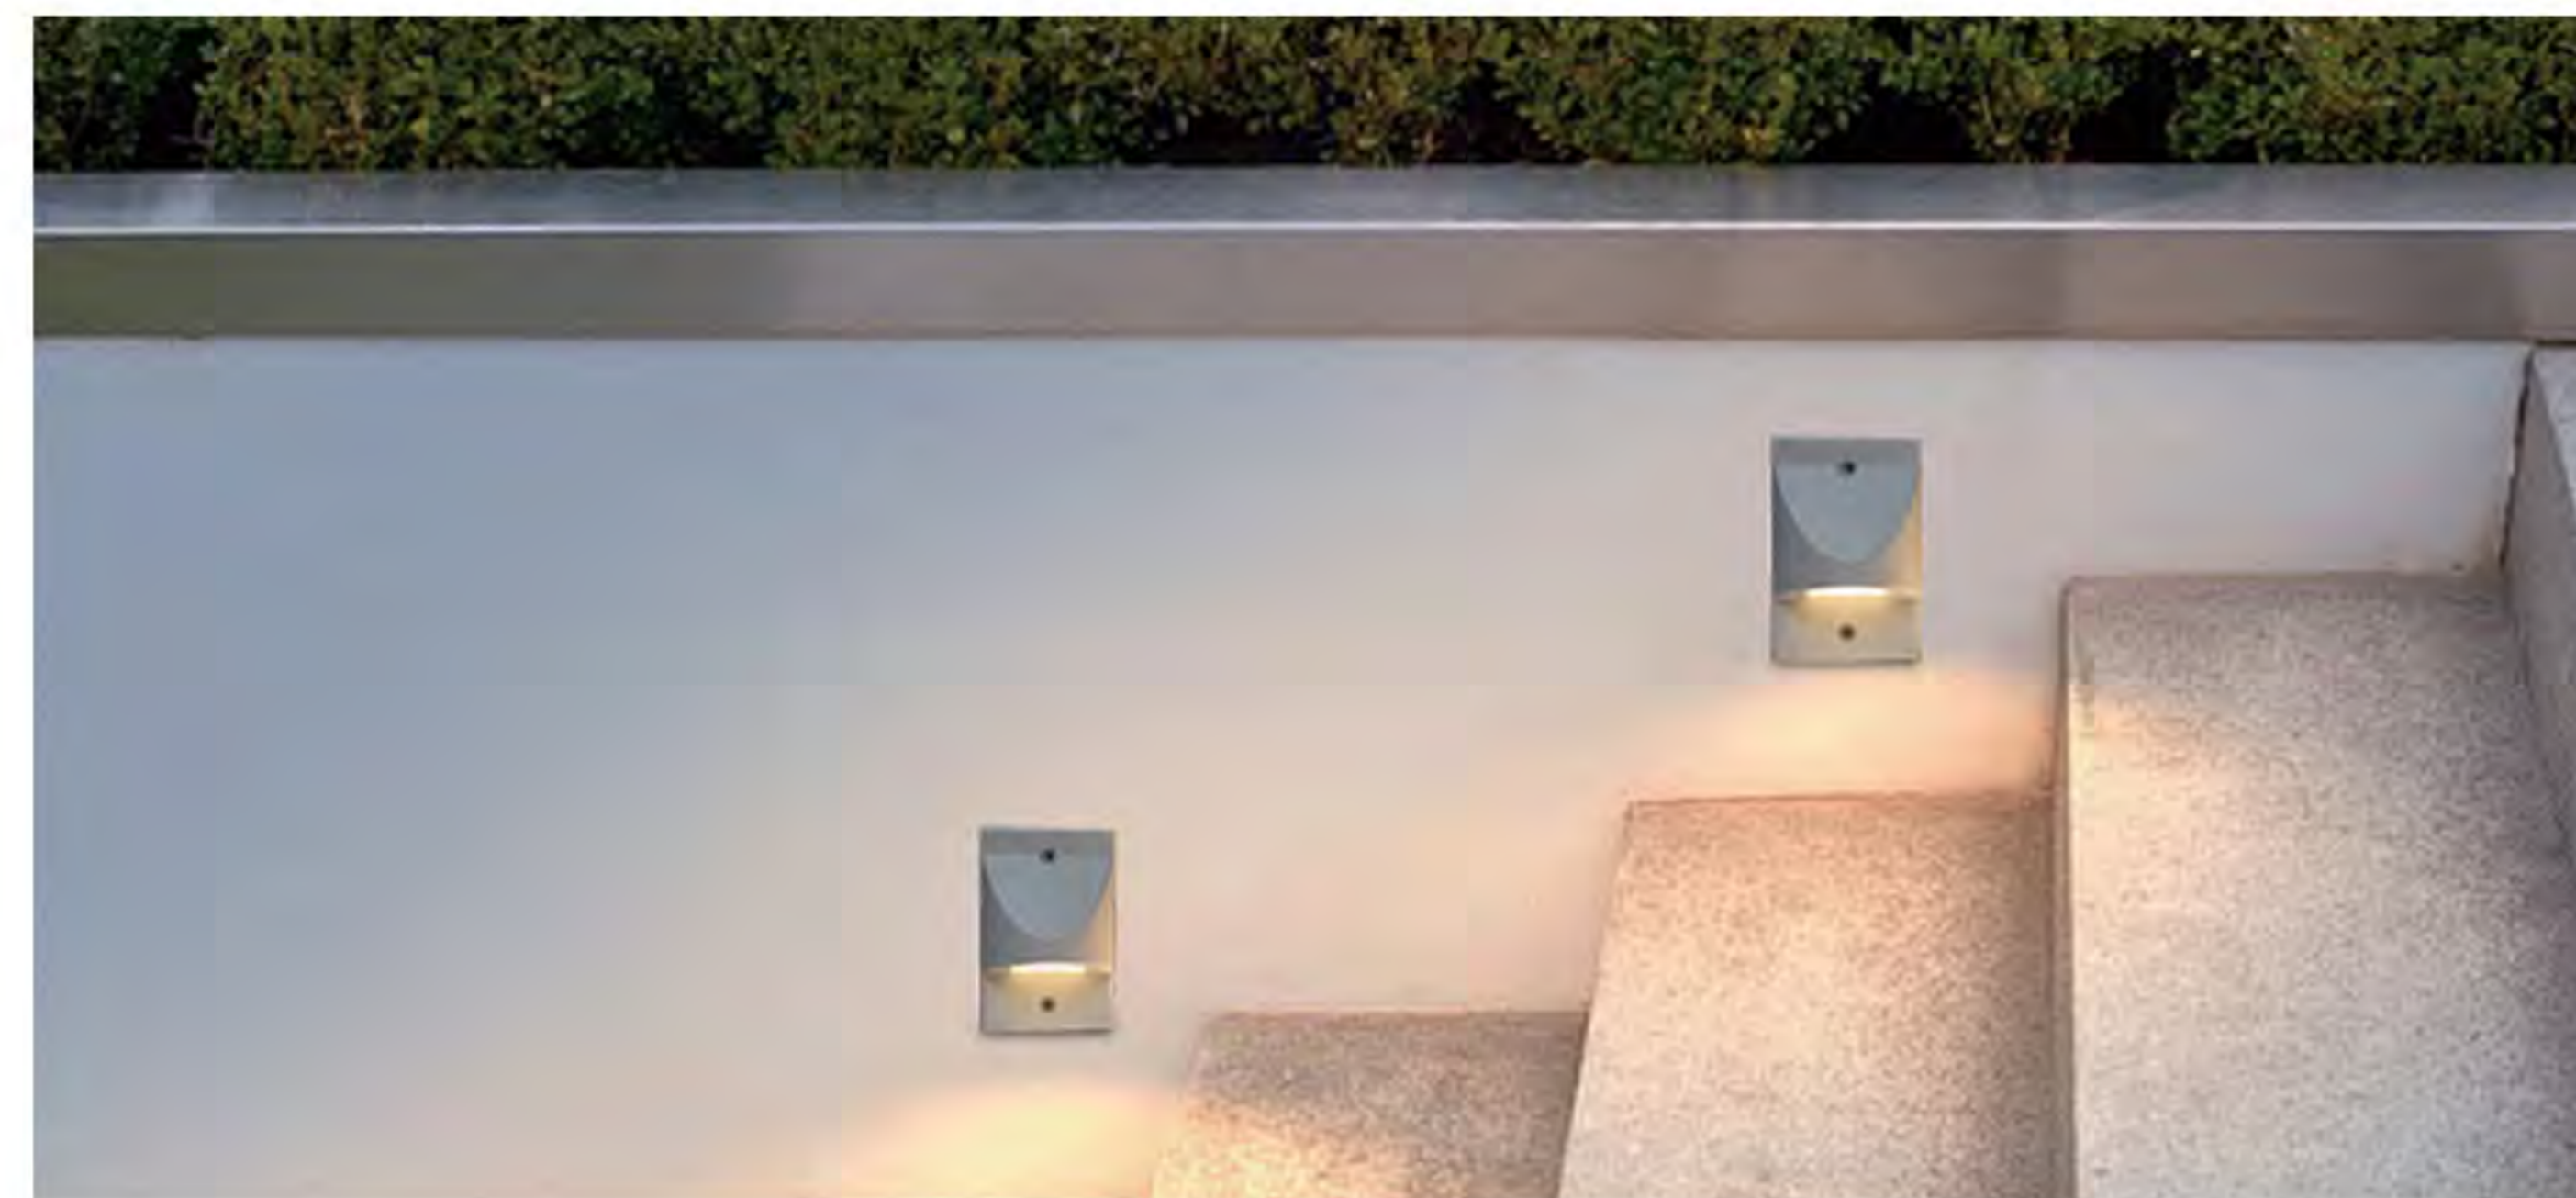

Technical Date (技术参数)

Item No.	Lamp Type	Power	LM	CCT	PF	Voltage	CRI	A	B	C (mm)
MB18-QJ07	LED	3W	210	2700K-6000K	0.6	AC110-265V	80-90	115	75	50
MB18-QJ08	LED	3W	210	2700K-6000K	0.6	AC110-265V	80-90	75	115	50