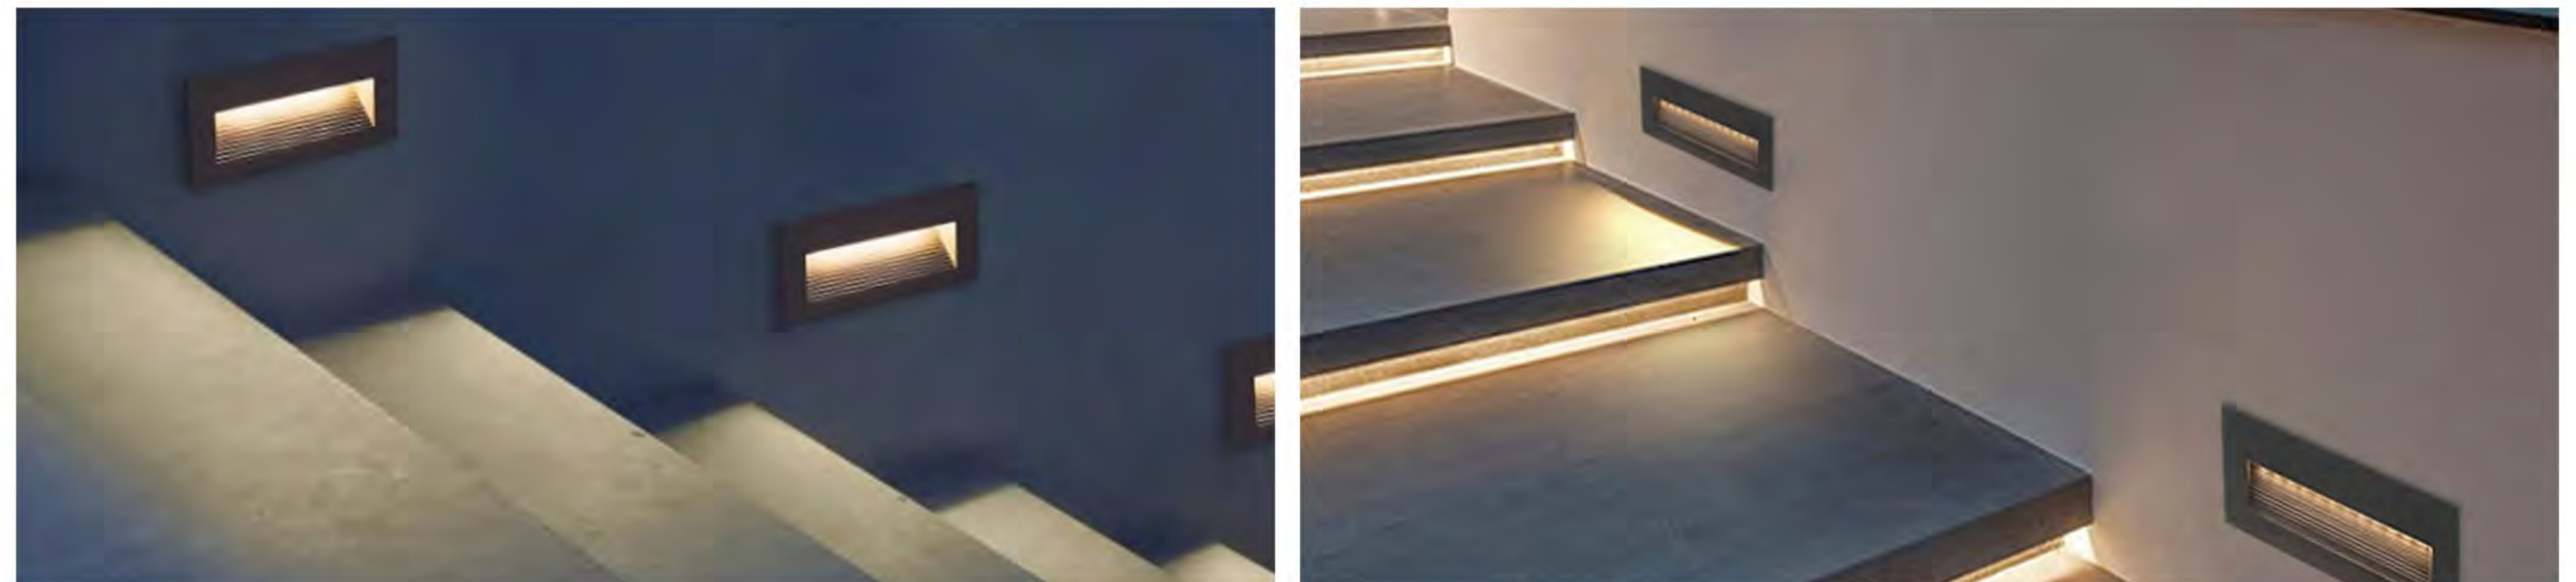

Technical Date (技术参数)

Item No.	Lamp Type	Power	LM	CCT	PF	Voltage	CRI	A	B	C (mm)
MB18-QJ17	LED	3W	210	2700K-6000K	0.6	AC110-265V	80-90	110	45	55
MB18-QJ18	LED	3W	210	2700K-6000K	0.6	AC110-265V	80-90	147	72	55