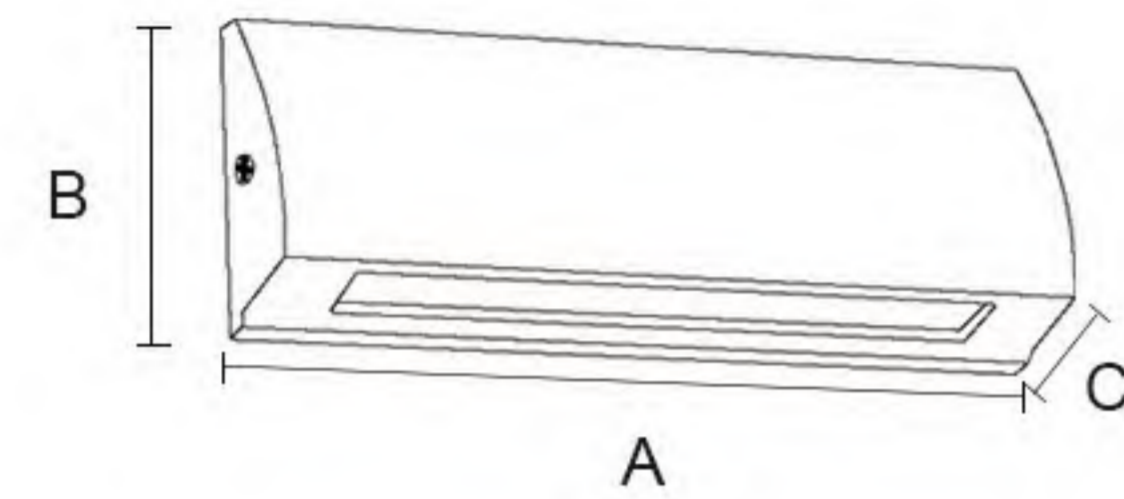

MB18-QJ03

Features&Benefit (功能和优点)

Category (品类)	Step Light
Diffuser Material (扩散器材质)	Glass
Cover Material (面盖材质)	Aluminum
Operating mode (运行)	Built in
Steuerbar (开关)	On/Off
IP (防水等级)	54
Mounting type (安装类型)	Wall mounted
Mounting location (安装位置)	Wall
Application environment (应用环境)	Indoor/Outdoor
Body color (表面颜色)	Black/Dark Gray/Sliver Gray