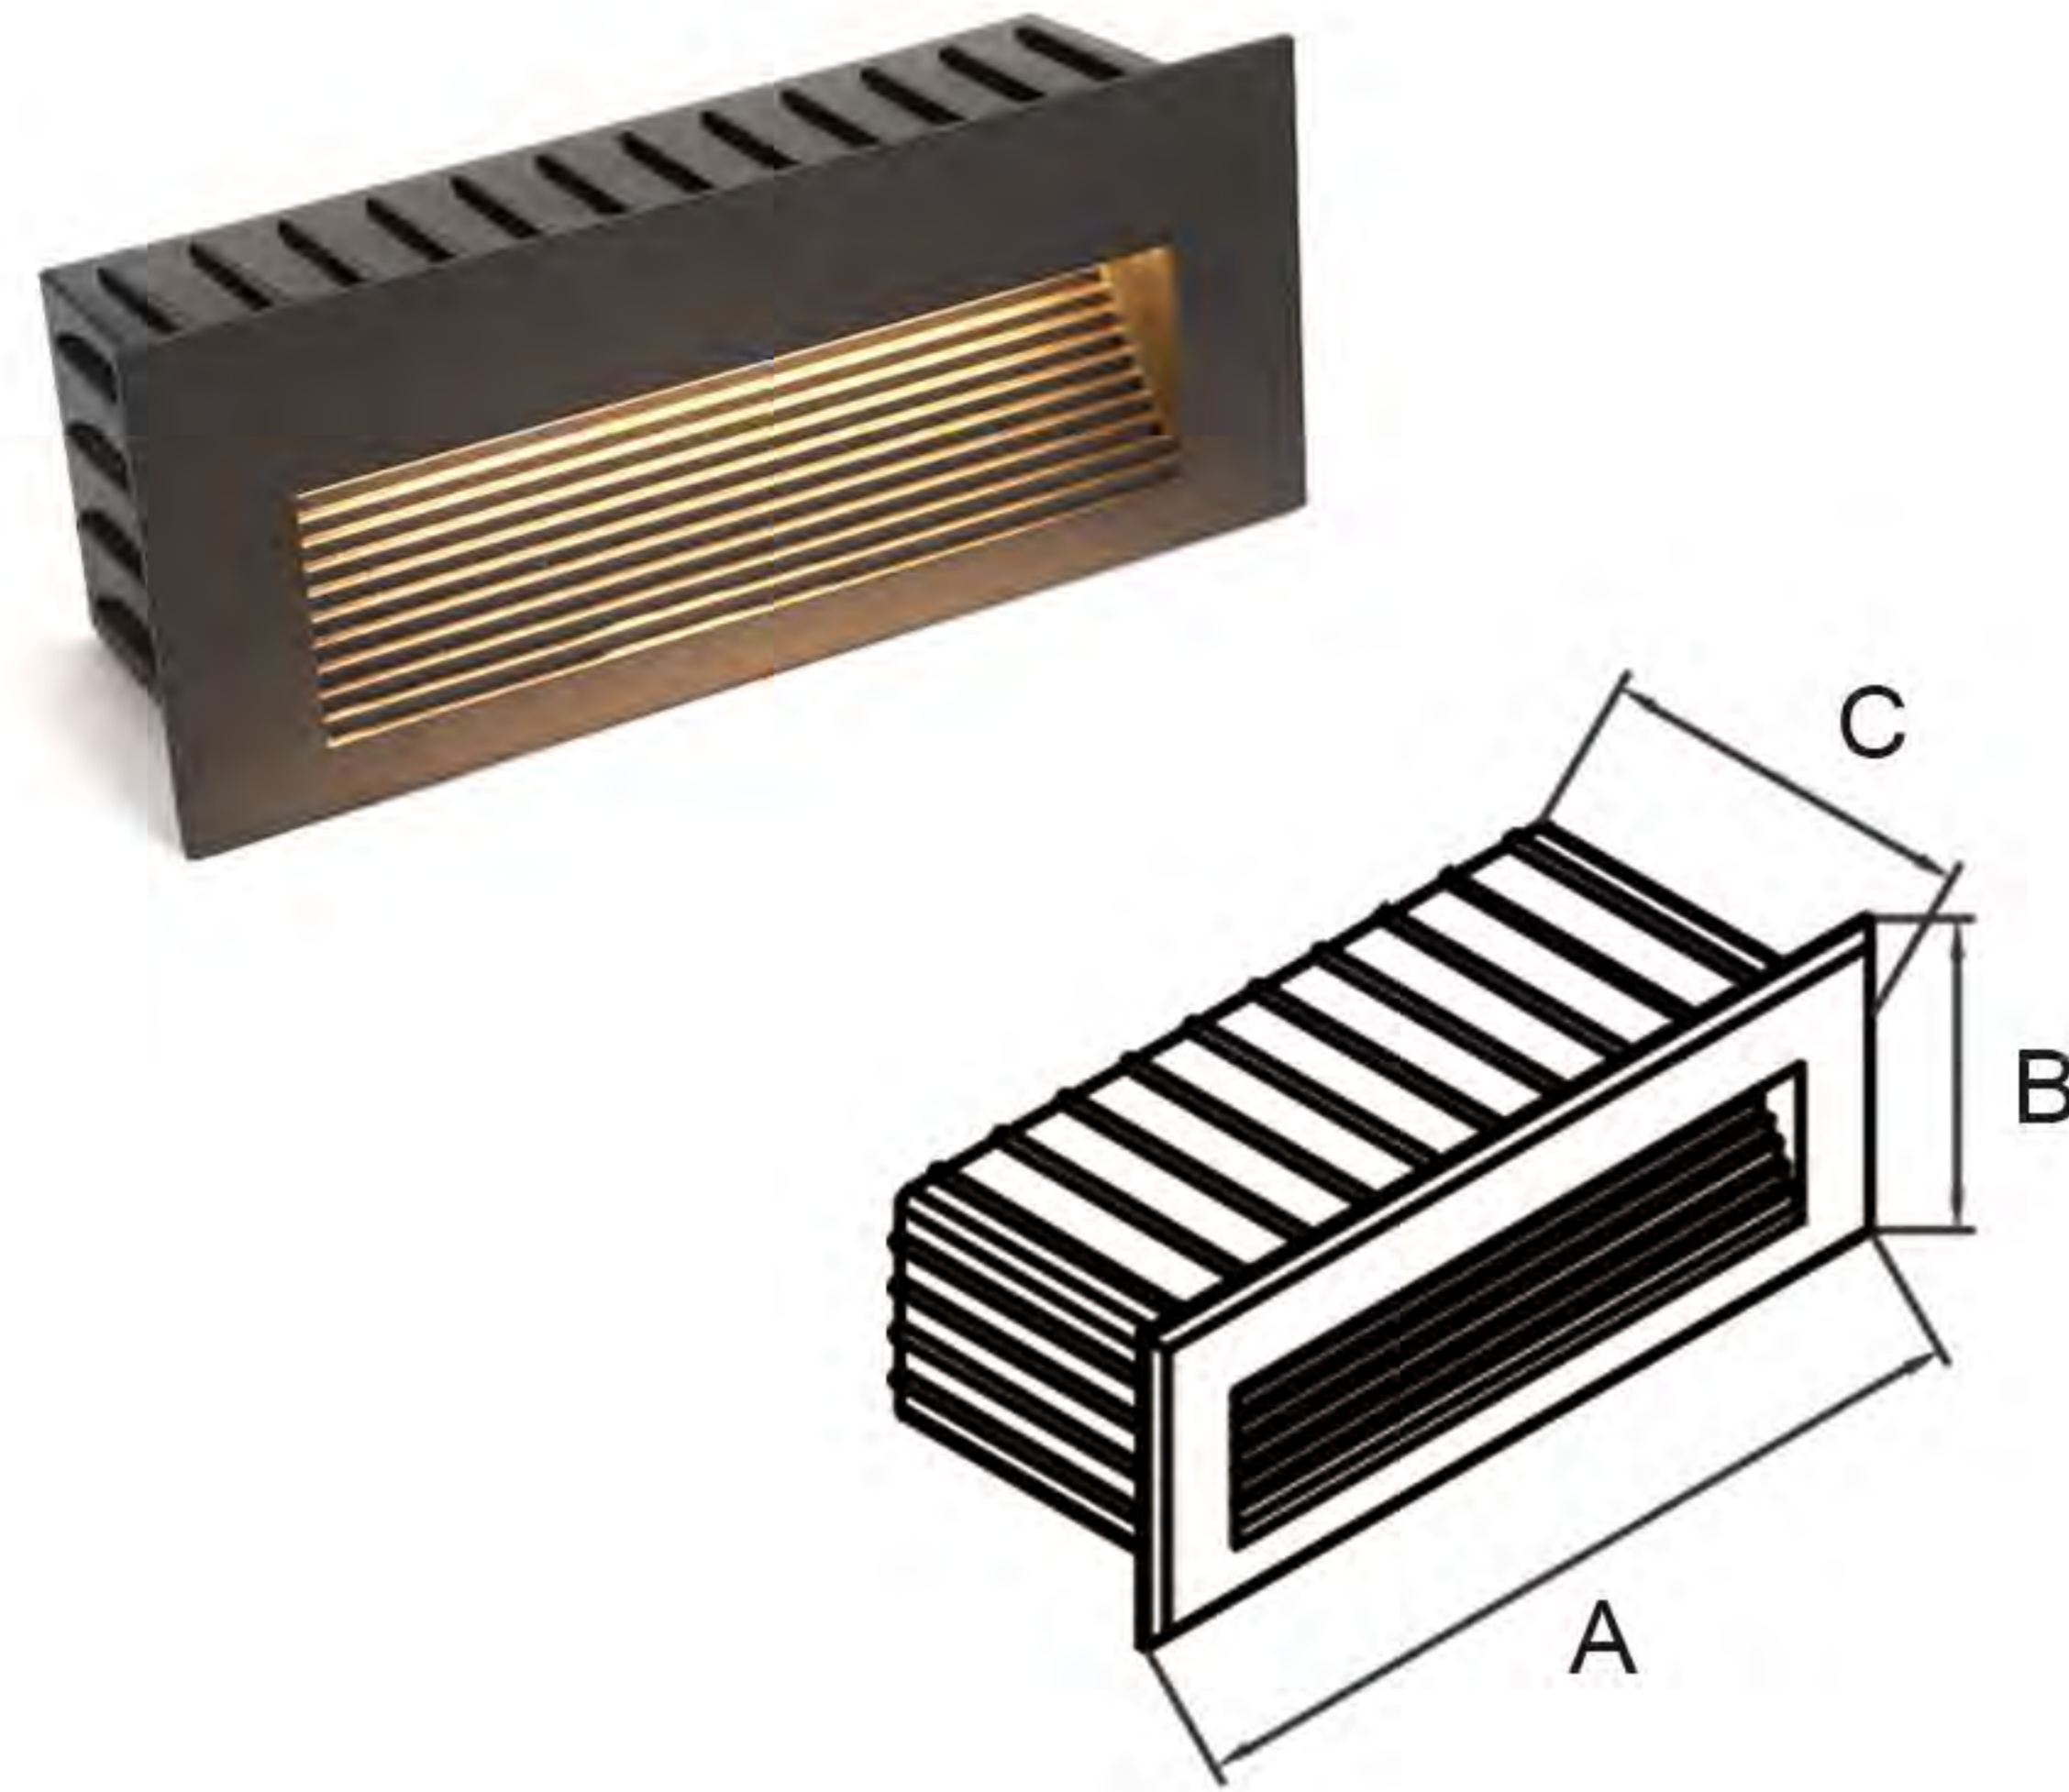

MB23-0311

Features&Benefit (功能和优点)

Category (品类)	Step Light
Diffuser Material (扩散器材质)	Glass
Cover Material (面盖材质)	Aluminum
Operating mode (运行)	Built in
Steuerbar (开关)	On/Off
IP (防水等级)	54
Mounting type (安装类型)	Recessed
Mounting location (安装位置)	Wall
Application environment (应用环境)	Indoor/Outdoor
Cut out (预埋件)	130*40*50mm/157*85*55mm/160*53*50mm/ 170*70*45mm/185*67*46mm/205*105*55mm/ 240*72*50mm/247*63*50mm
Body color (表面颜色)	Black/Dark Gray/Sliver Gray

Product Description (产品描述)

Suitable for building facades, underground parking lot entrances and exits, parks, corridors, staircases, passages, courtyards and other various scenes; the lamps and lanterns adopt a downward light-emitting method, the light is soft and not harsh.