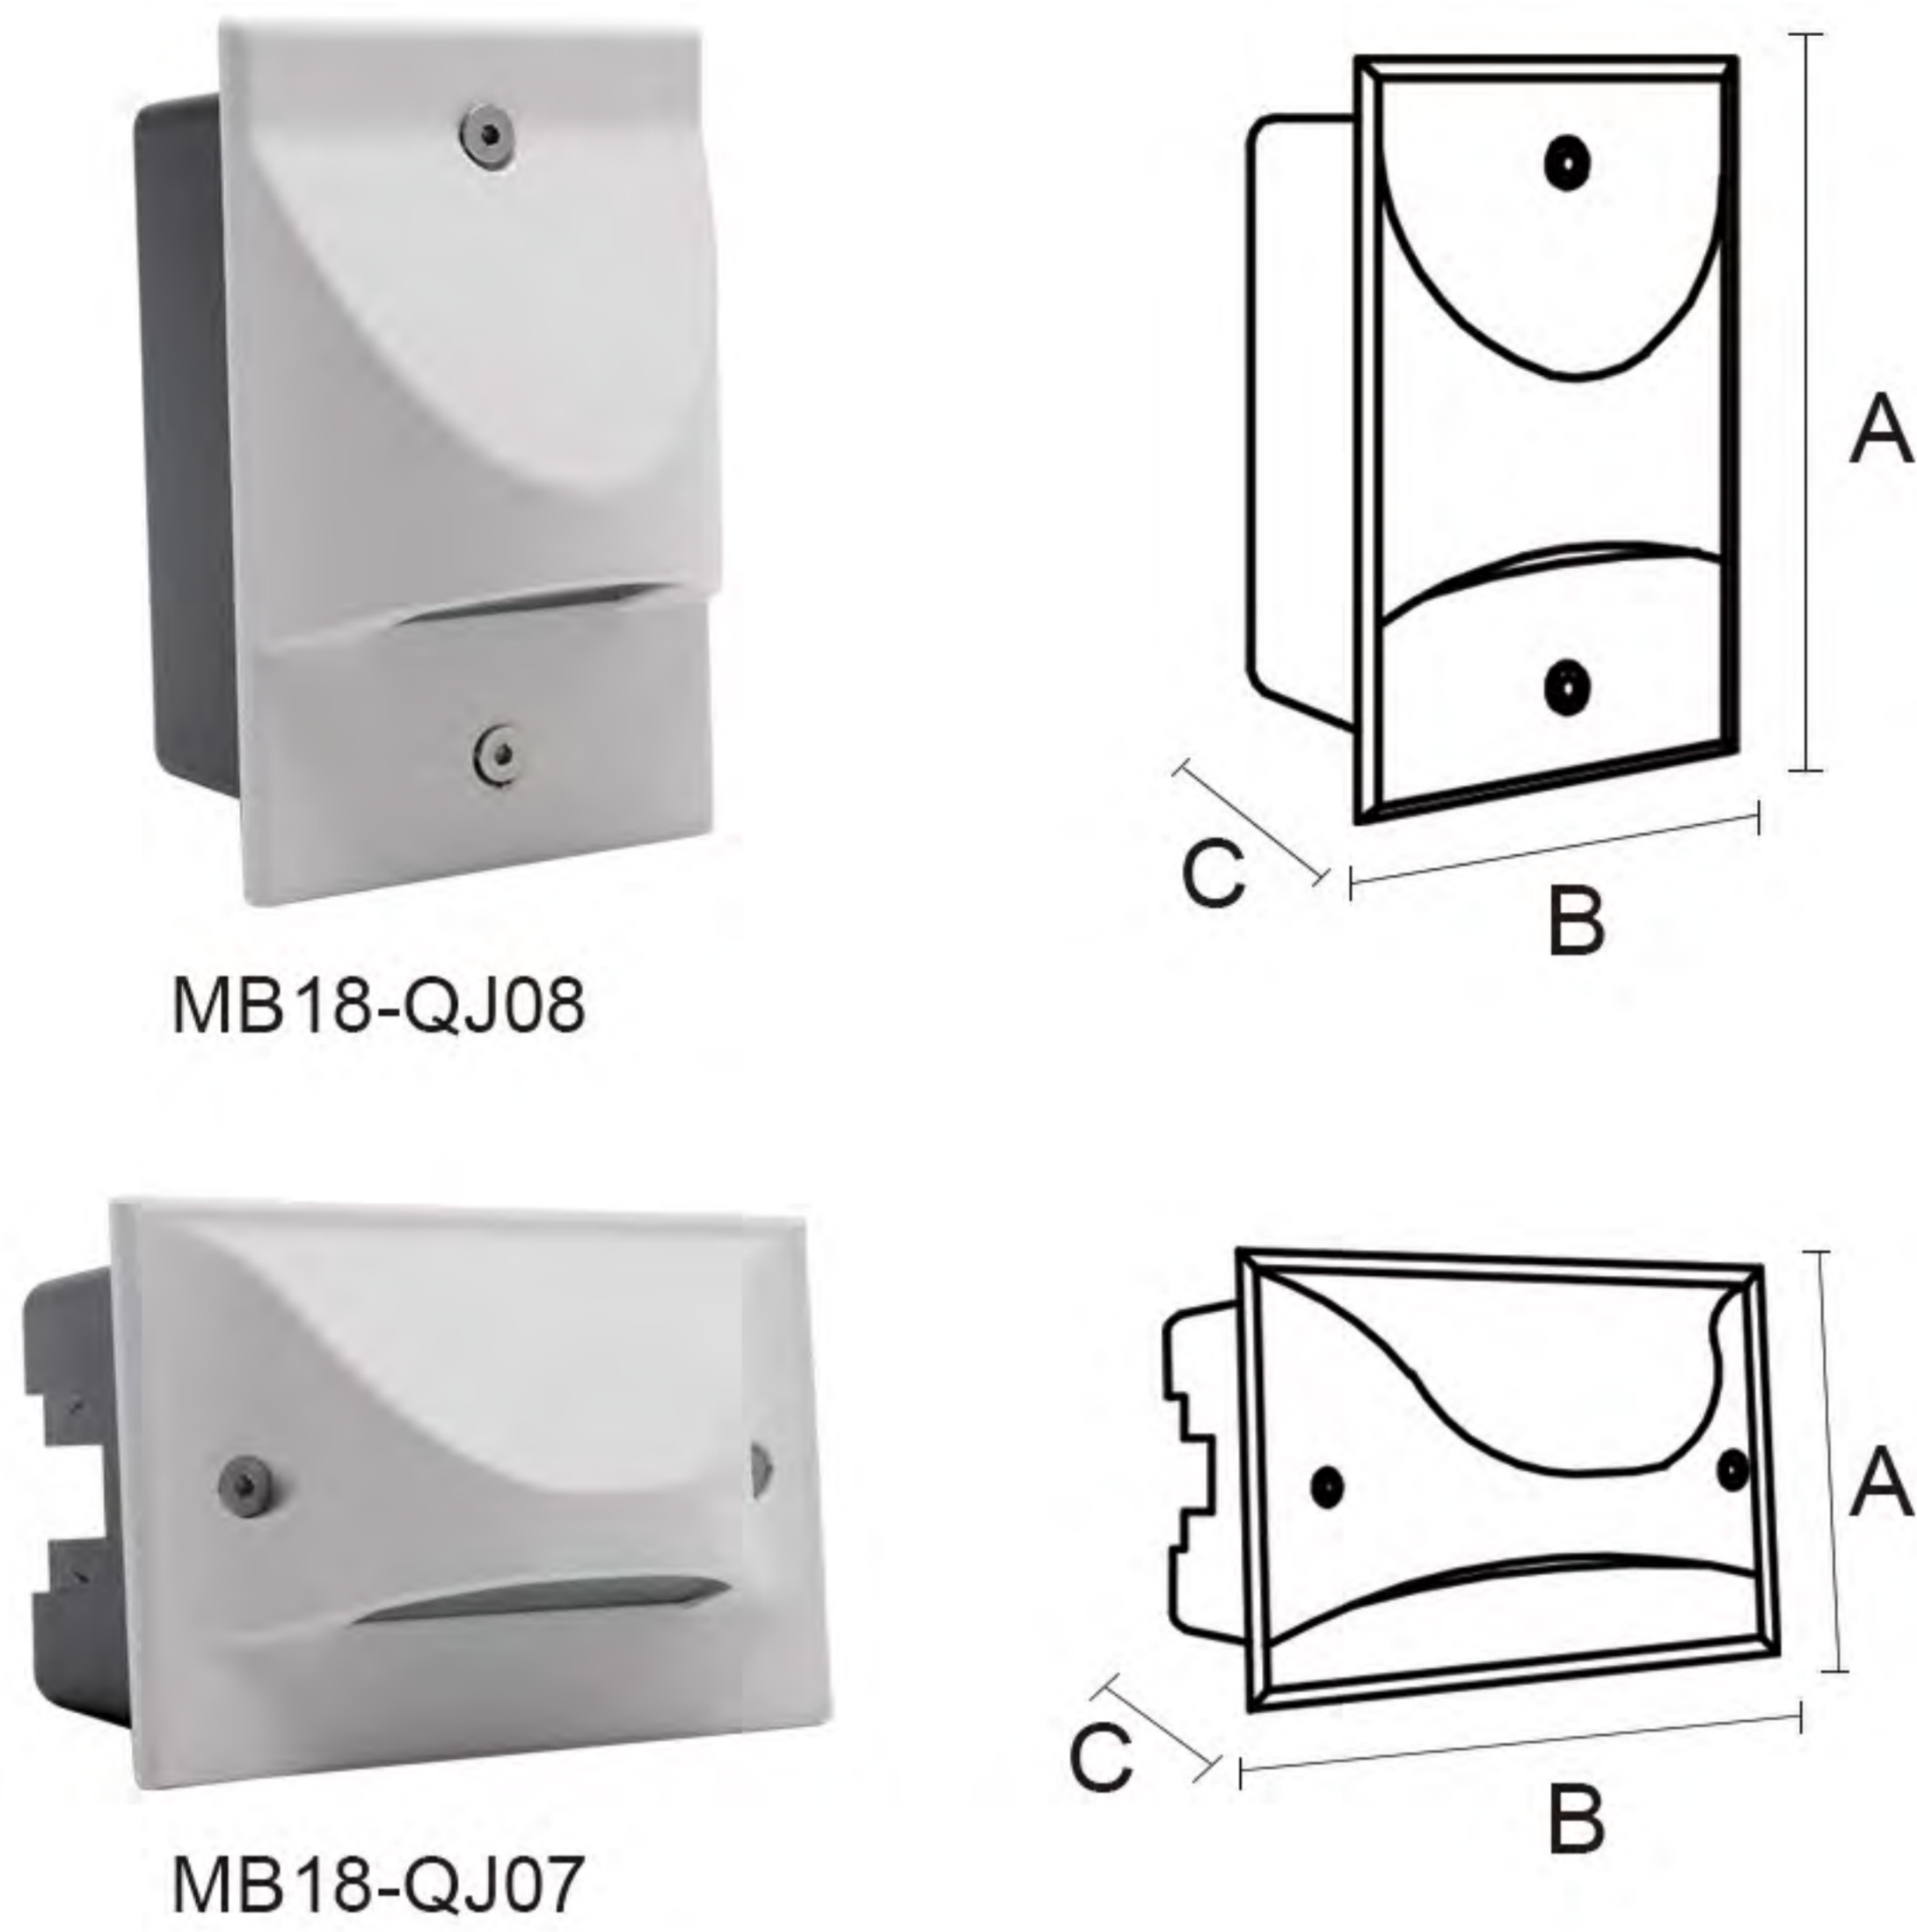

MB18-QJ07/MB18-QJ08

Features&Benefit (功能和优点)

Category (品类)	Step Light
Diffuser Material (扩散器材质)	PC
Cover Material (面盖材质)	Aluminum
Operating mode (运行)	Built in
Steuerbar (开关)	On/Off
IP (防水等级)	54
Mounting type (安装类型)	Recessed
Mounting location (安装位置)	Wall
Application environment (应用环境)	Indoor/Outdoor
Cut out (预埋件)	60*100*50mm/100*60*50mm
Body color (表面颜色)	Black/Dark Gray/Sliver Gray

Product Description (产品描述)

Suitable for building facades, underground parking lot entrances and exits, parks, corridors, staircases, passages, courtyards and other various scenes; the lamps and lanterns adopt a downward light-emitting method, the light is soft and not harsh.