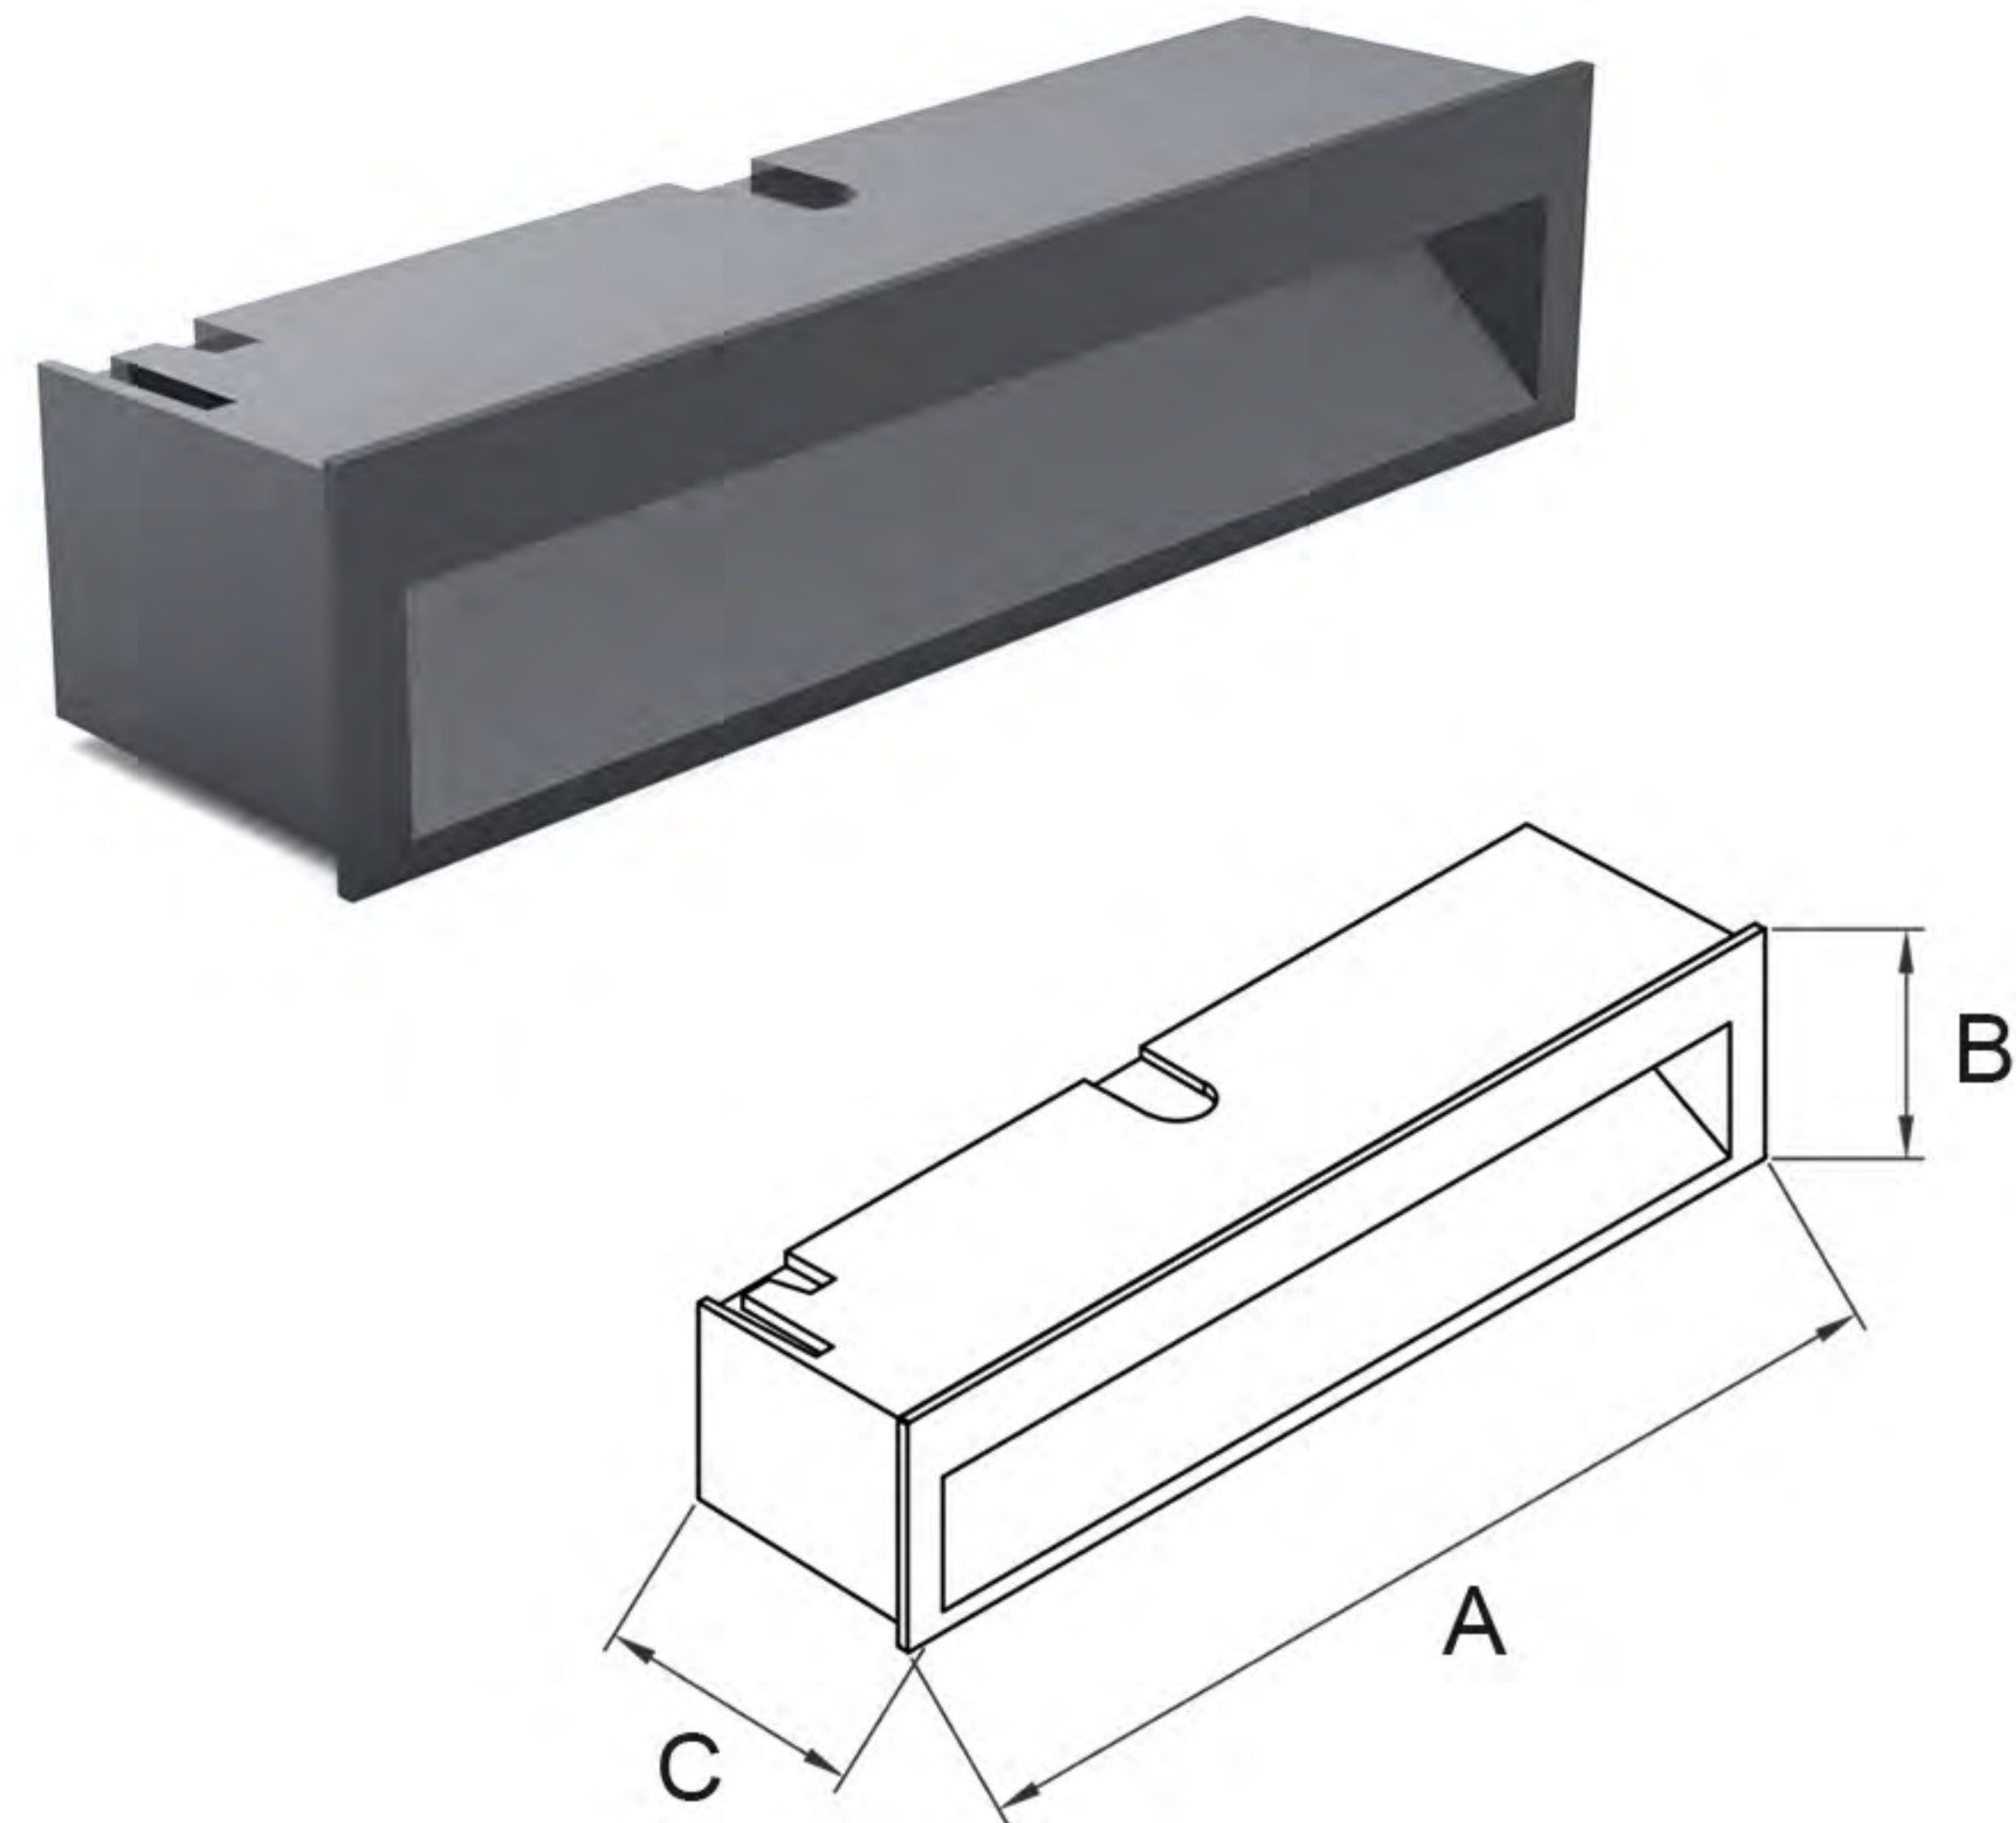

MB23-0321

Features&Benefit (功能和优点)

Category (品类)	Step Light
Diffuser Material (扩散器材质)	Glass
Cover Material (面盖材质)	Aluminum
Operating mode (运行)	Built in
Steuerbar (开关)	On/Off
IP (防水等级)	54
Mounting type (安装类型)	Recessed
Mounting location (安装位置)	Wall
Application environment (应用环境)	Indoor/Outdoor
Cut out (预埋件)	207*62*70mm/277*62*70mm
Body color (表面颜色)	Black/Dark Gray/Sliver Gray

Product Description (产品描述)

Suitable for building facades, underground parking lot entrances and exits, parks, corridors, staircases, passages, courtyards and other various scenes; the lamps and lanterns adopt a downward light-emitting method, the light is soft and not harsh.