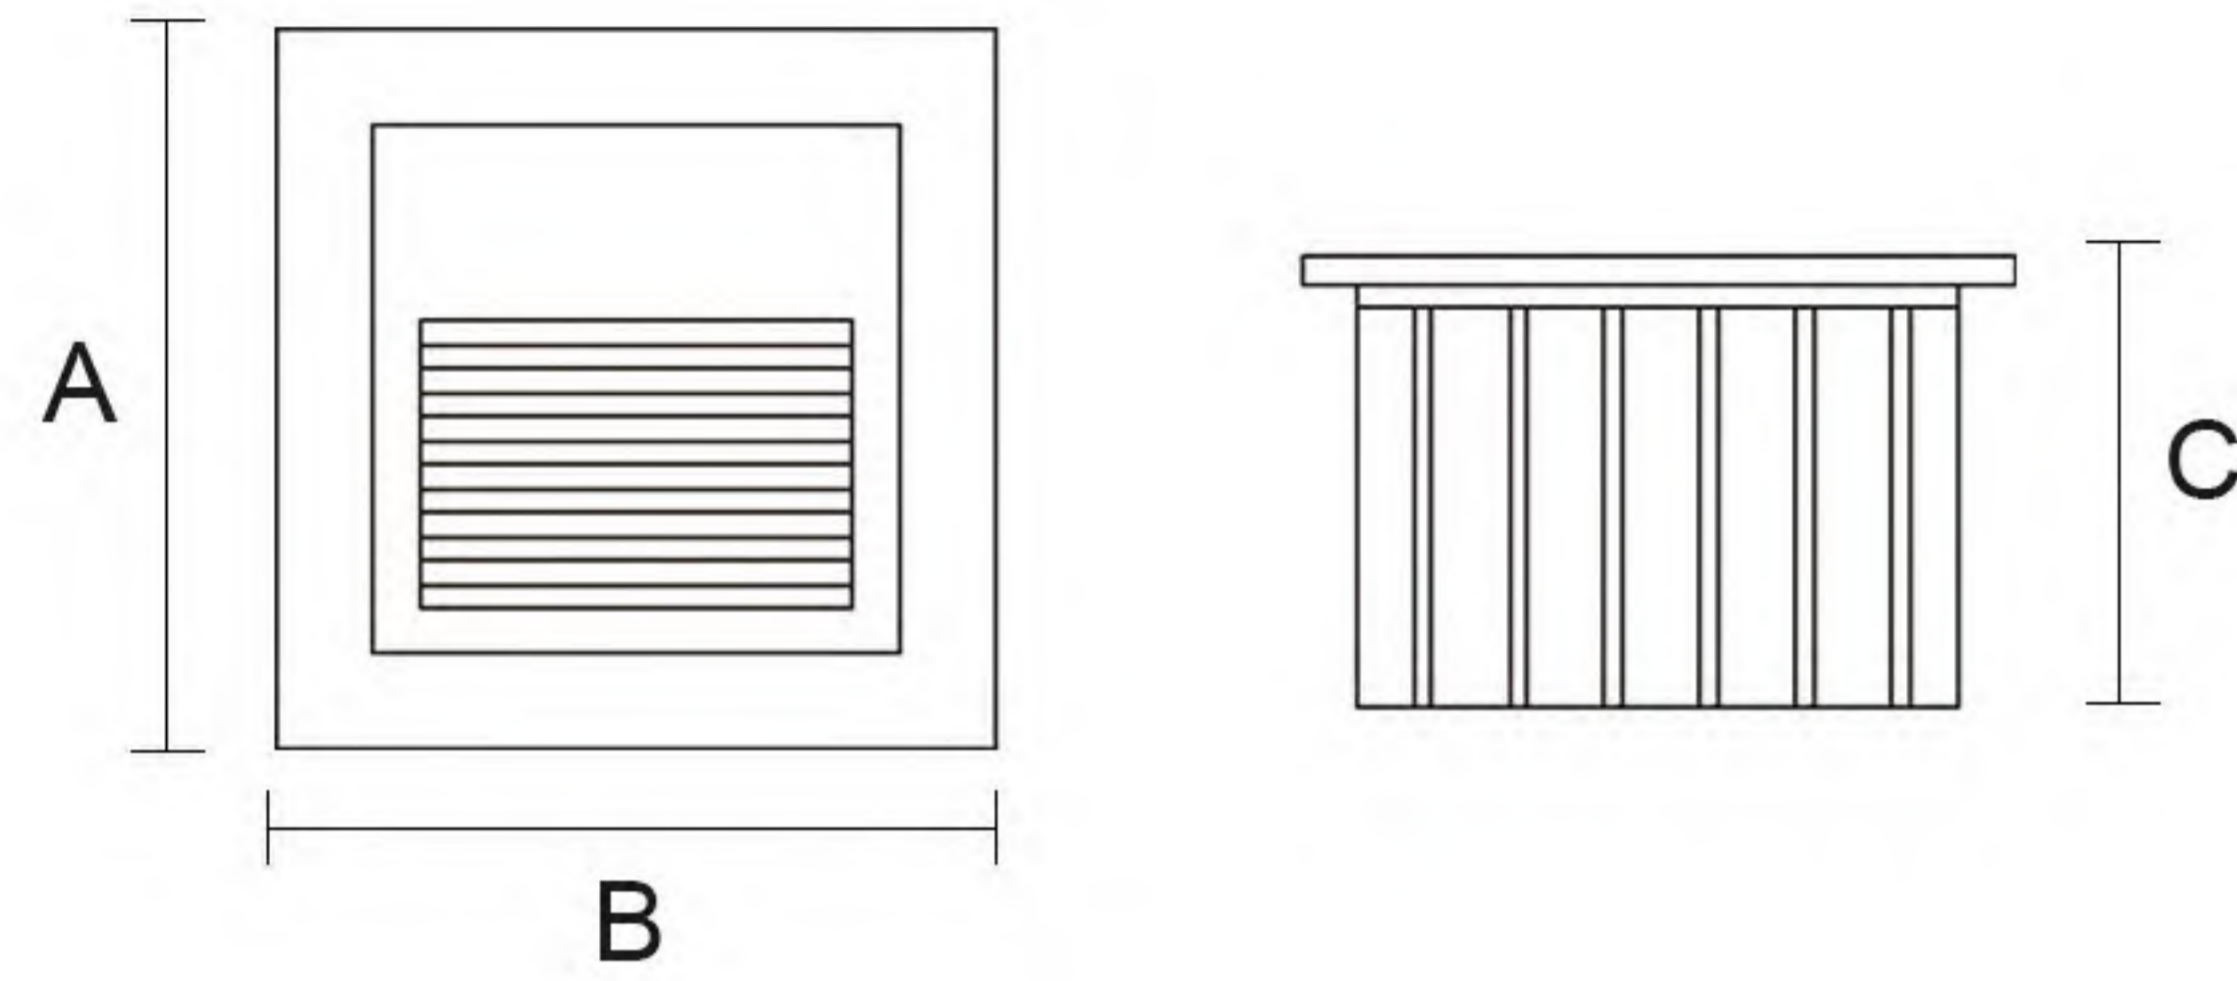

Lightmap (光影图)

side view (侧面图)

Technical Date (技术参数)

Item No.	Lamp Type	Power	LM	CCT	PF	Voltage	CRI	A	B	C (mm)
MB-50113L	LED	10W-20W	700	2700K-6000K	0.6	AC110-265V	80-90	320	105	115

MB-50112

Features&Benefit (功能和优点)