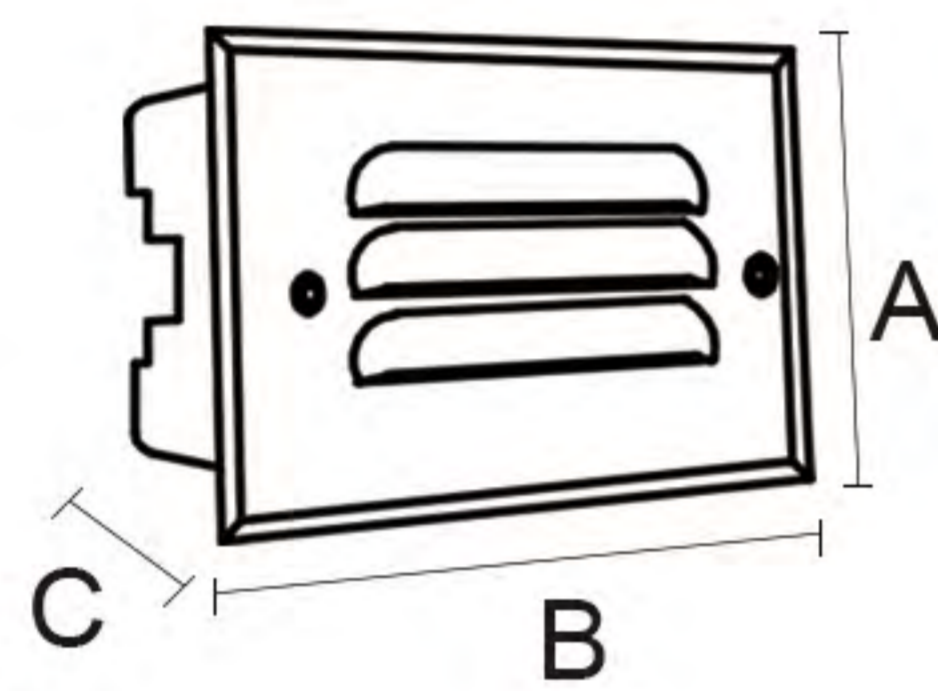

Features&Benefit (功能和优点)

Category (品类)	Step Light
Diffuser Material (扩散器材质)	PC
Cover Material (面盖材质)	Aluminum
Operating mode (运行)	Built in
Steuerbar (开关)	On/Off
IP (防水等级)	54
Mounting type (安装类型)	Recessed
Mounting location (安装位置)	Wall
Application environment (应用环境)	Indoor/Outdoor
Cut out (预埋件)	60*100*50mm/100*60*50mm
Body color (表面颜色)	Black/Dark Gray/Sliver Gray