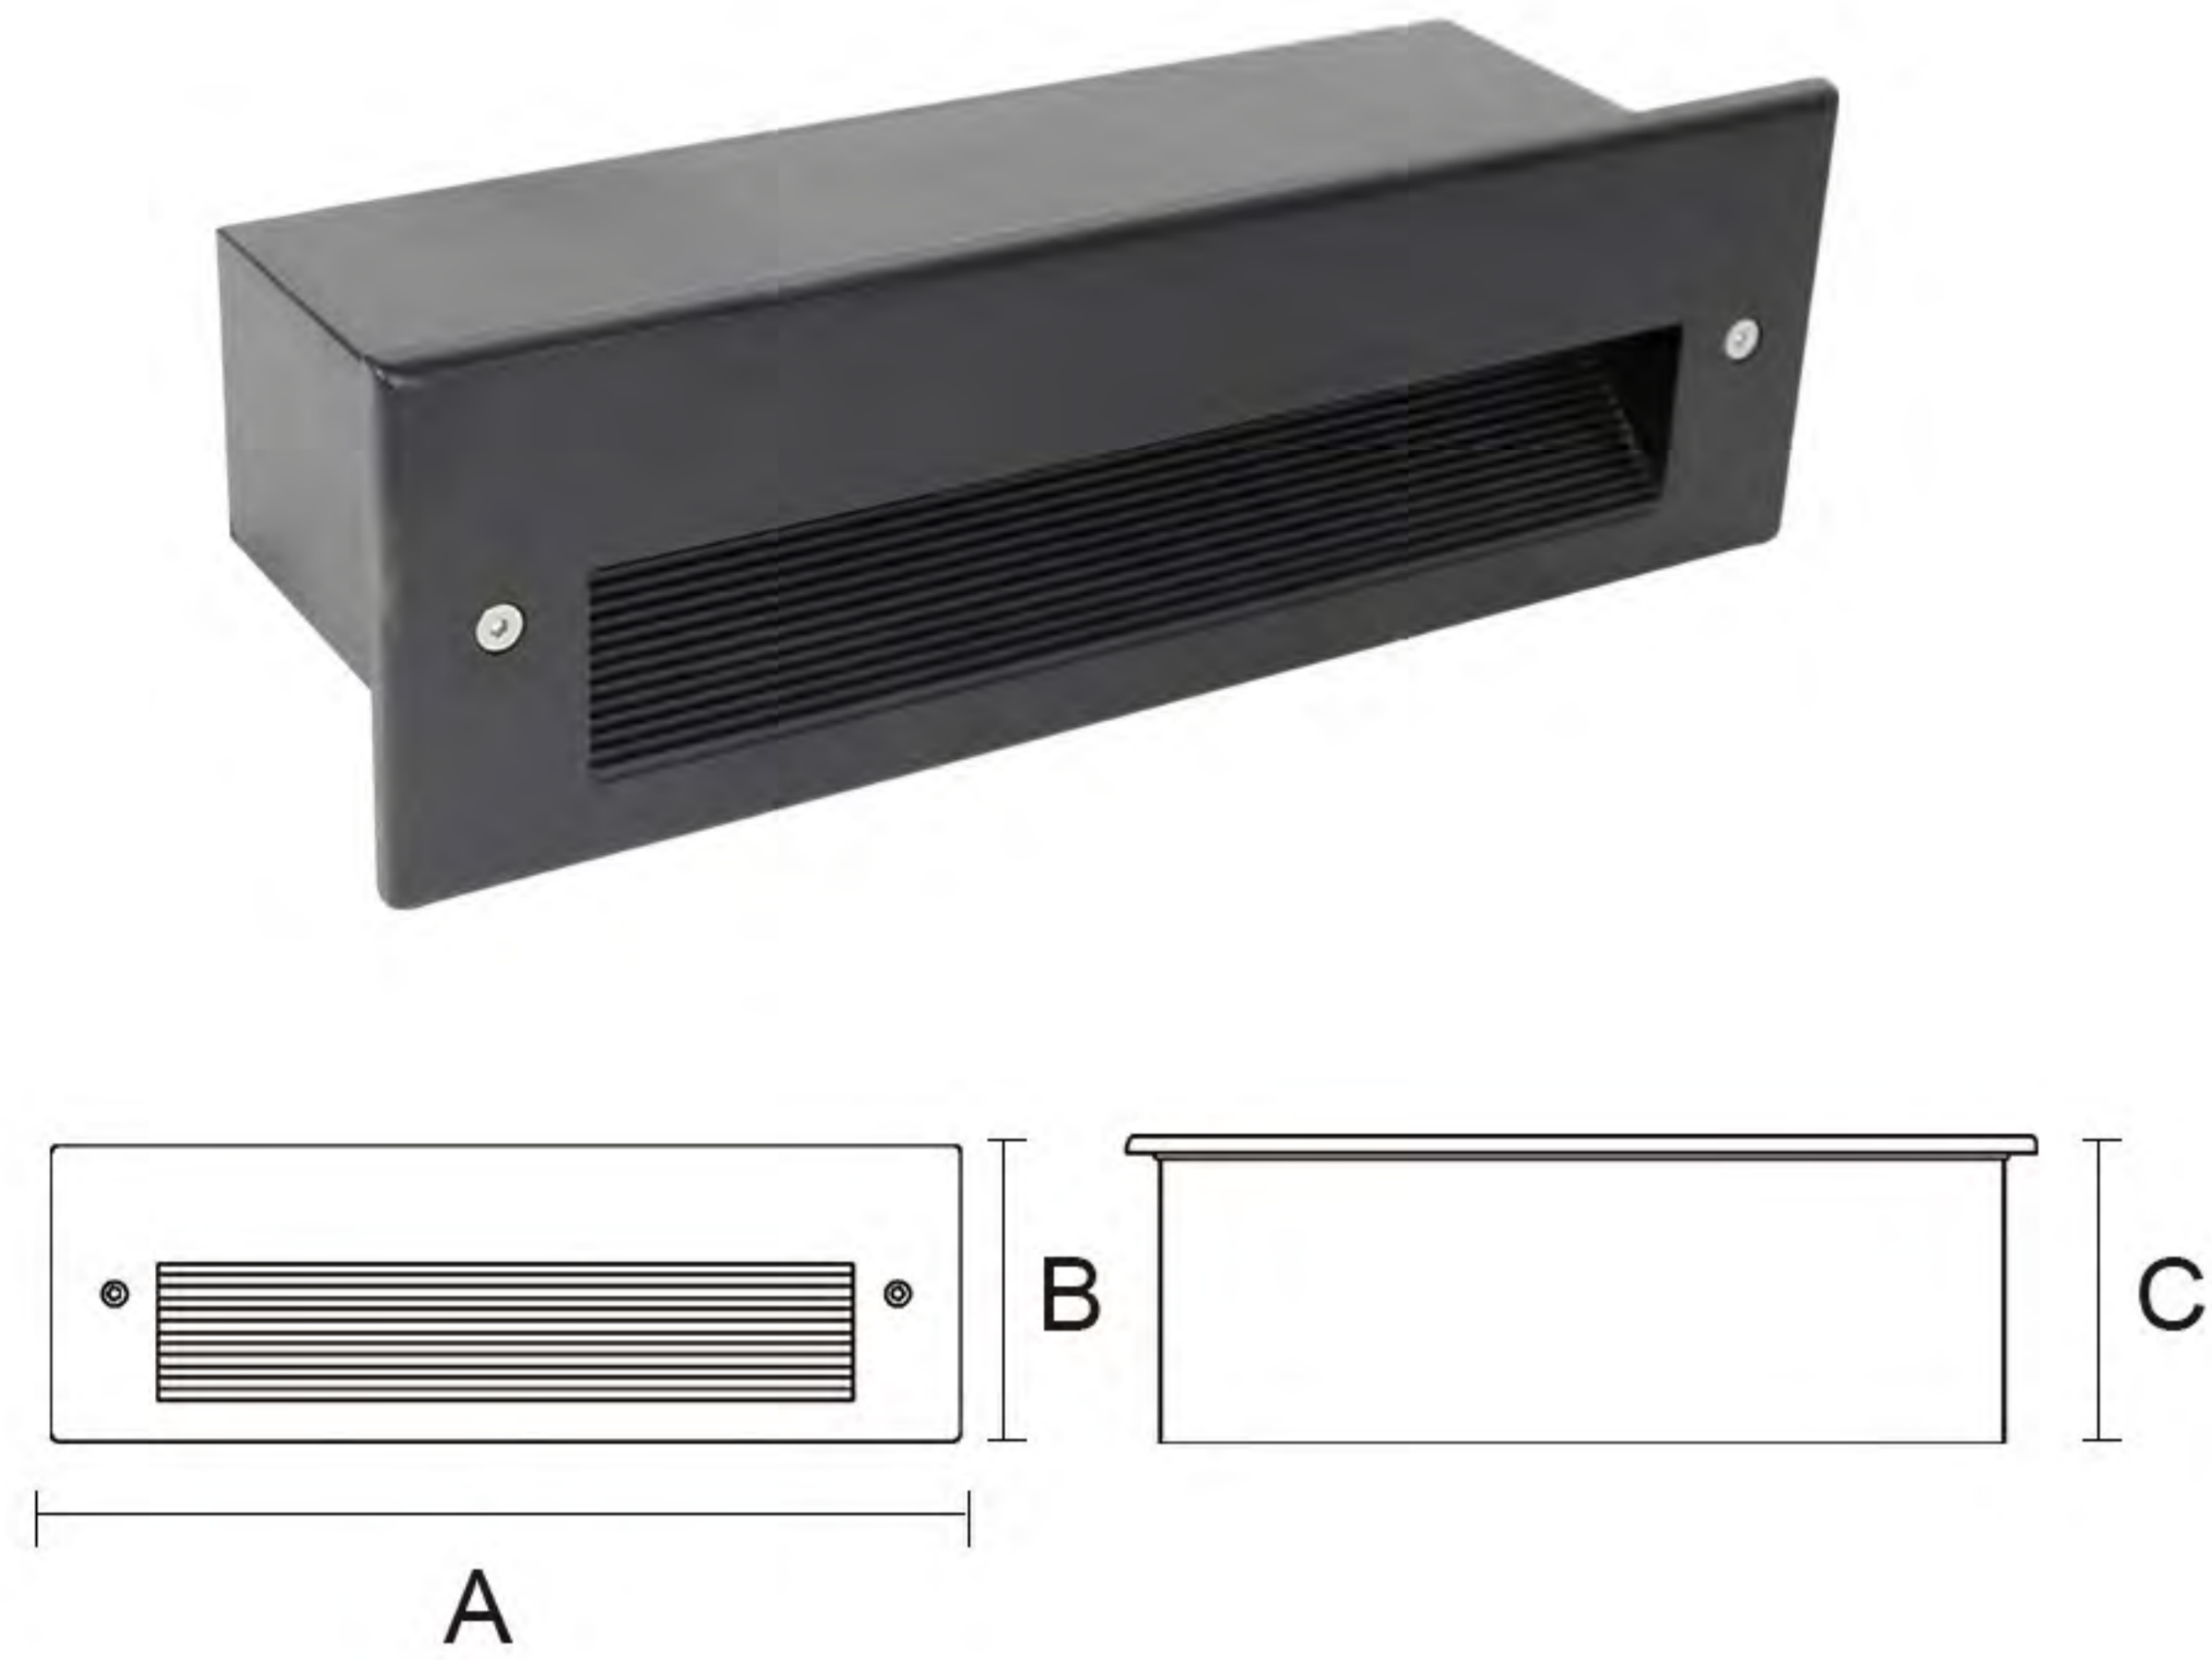

MB-50113L

Features&Benefit (功能和优点)

Category (品类)	Step Light
Diffuser Material (扩散器材质)	PC
Cover Material (面盖材质)	Aluminum
Operating mode (运行)	Built in
Steuerbar (开关)	On/Off
IP (防水等级)	65
Mounting type (安装类型)	Recessed
Mounting location (安装位置)	Wall
Application environment (应用环境)	Indoor/Outdoor
Cut out (预埋件)	295*75*105mm
Body color (表面颜色)	Black/Dark Gray/Sliver Gray

Product Description (产品描述)

Suitable for building facades, underground parking lot entrances and exits, parks, corridors, staircases, passages, courtyards and other various scenes; the lamps and lanterns adopt a downward light-emitting method, the light is soft and not harsh.