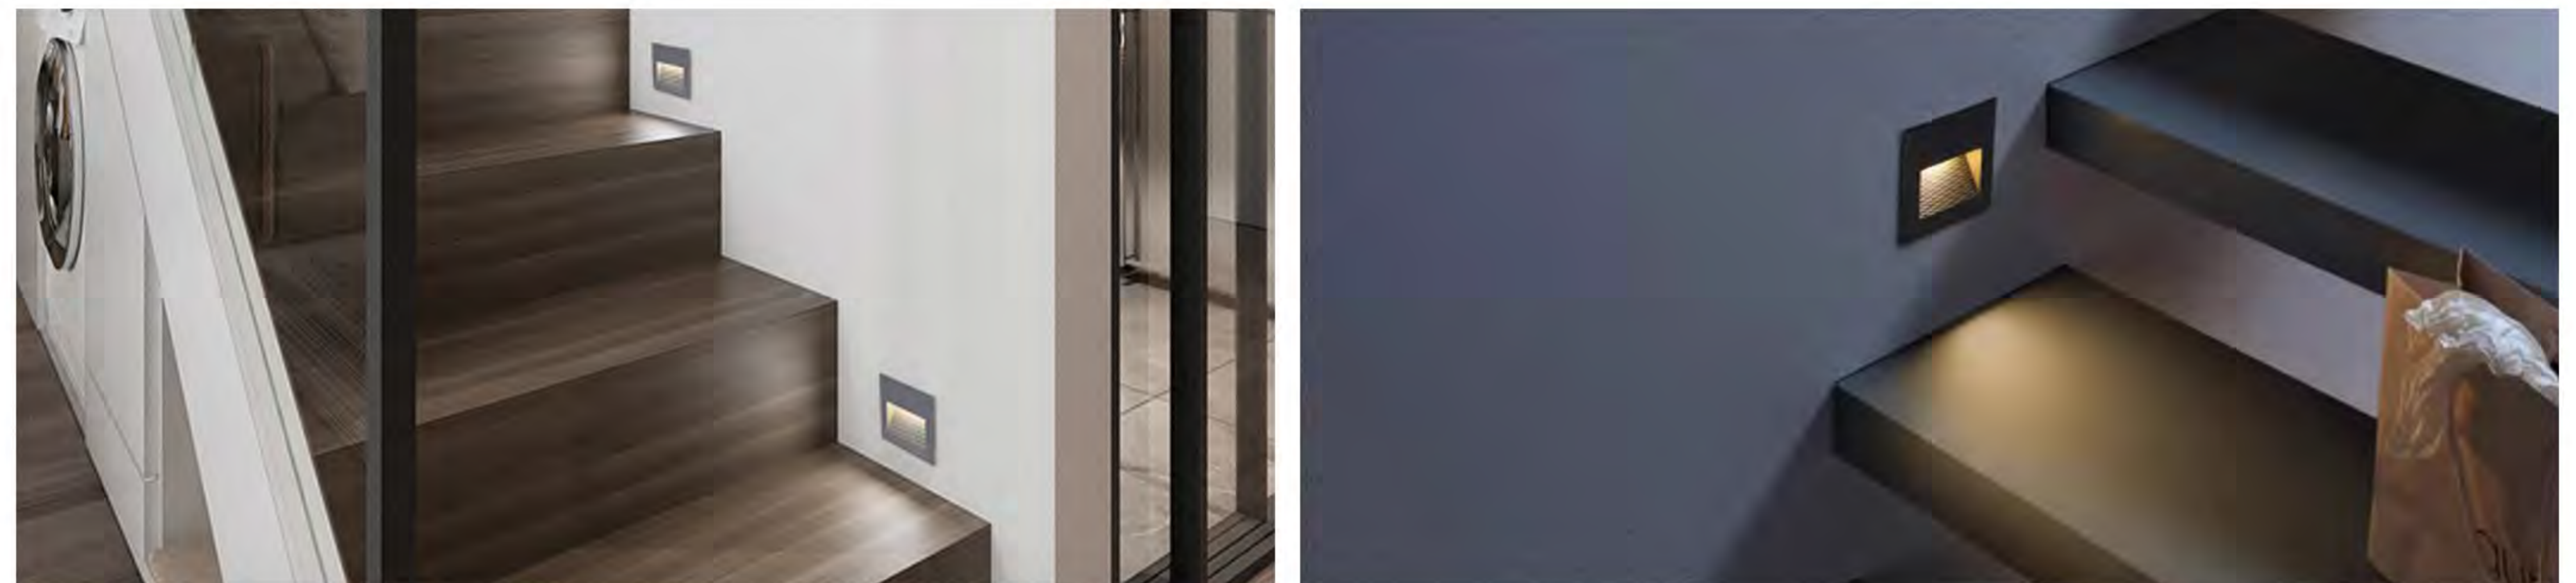

Technical Date (技术参数)

Item No.	Lamp Type	Power	LM	CCT	PF	Voltage	CRI	A	B	C (mm)
MB18-QJ16	LED	7W	490	2700K-6000K	0.6	AC110-265V	80-90	160	160	63
MB23-0305110	LED	5W	350	2700K-6000K	0.6	AC110-265V	80-90	110	110	65
MB23-0305220	LED	10W	700	2700K-6000K	0.6	AC110-265V	80-90	220	220	60