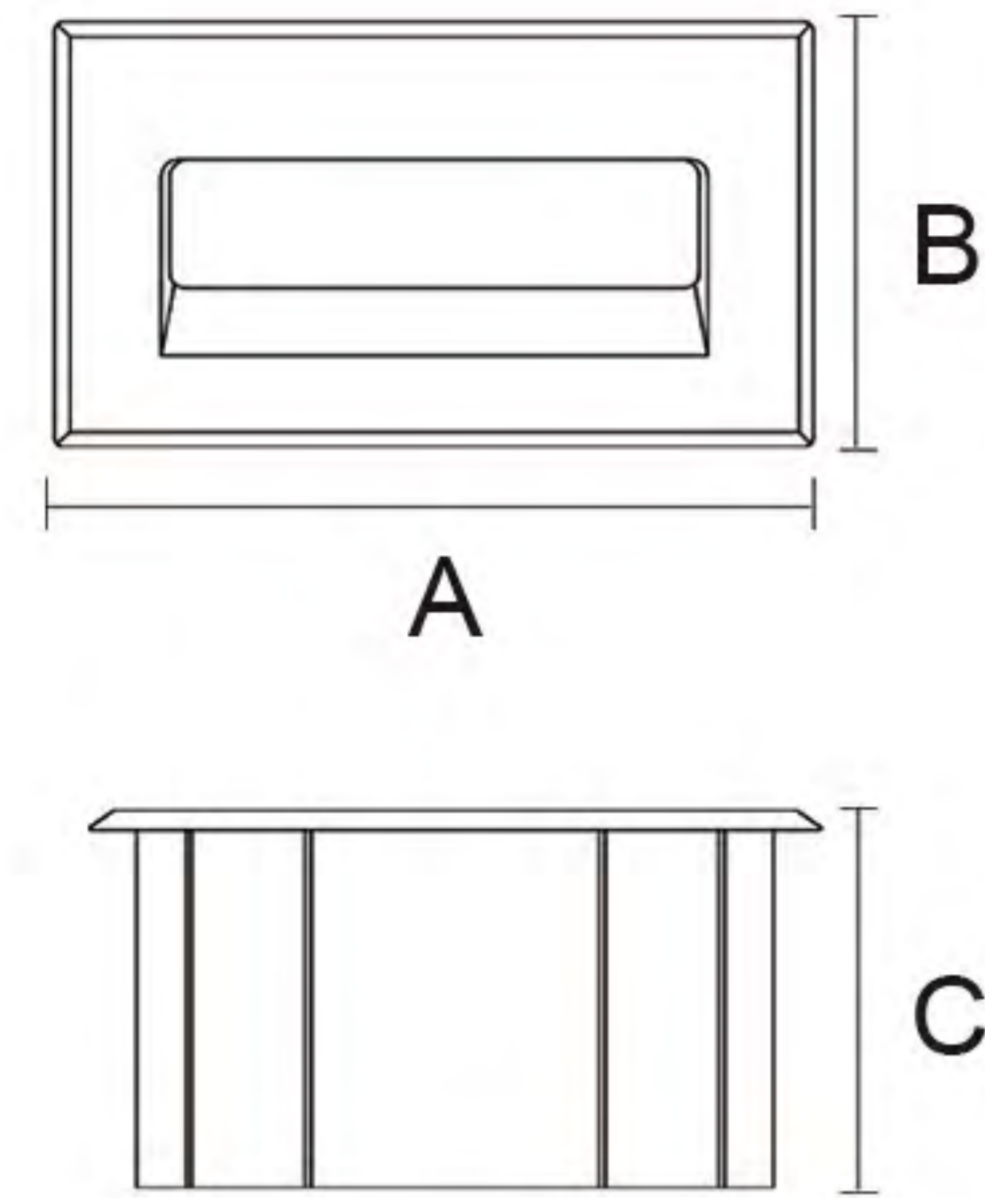

MB18-QJ13

Features&Benefit (功能和优点)

Category (品类)	Step Light
Diffuser Material (扩散器材质)	PC
Cover Material (面盖材质)	Aluminum
Operating mode (运行)	Built in
Steuerbar (开关)	On/Off
IP (防水等级)	54
Mounting type (安装类型)	Recessed
Mounting location (安装位置)	Wall
Application environment (应用环境)	Indoor/Outdoor
Cut out (预埋件)	78*40*60mm/123*40*60mm
Body color (表面颜色)	Black/Dark Gray/Sliver Gray

Product Description (产品描述)

Suitable for building facades, underground parking lot entrances and exits, parks, corridors, staircases, passages, courtyards and other various scenes; the lamps and lanterns adopt a downward light-emitting method, the light is soft and not harsh.