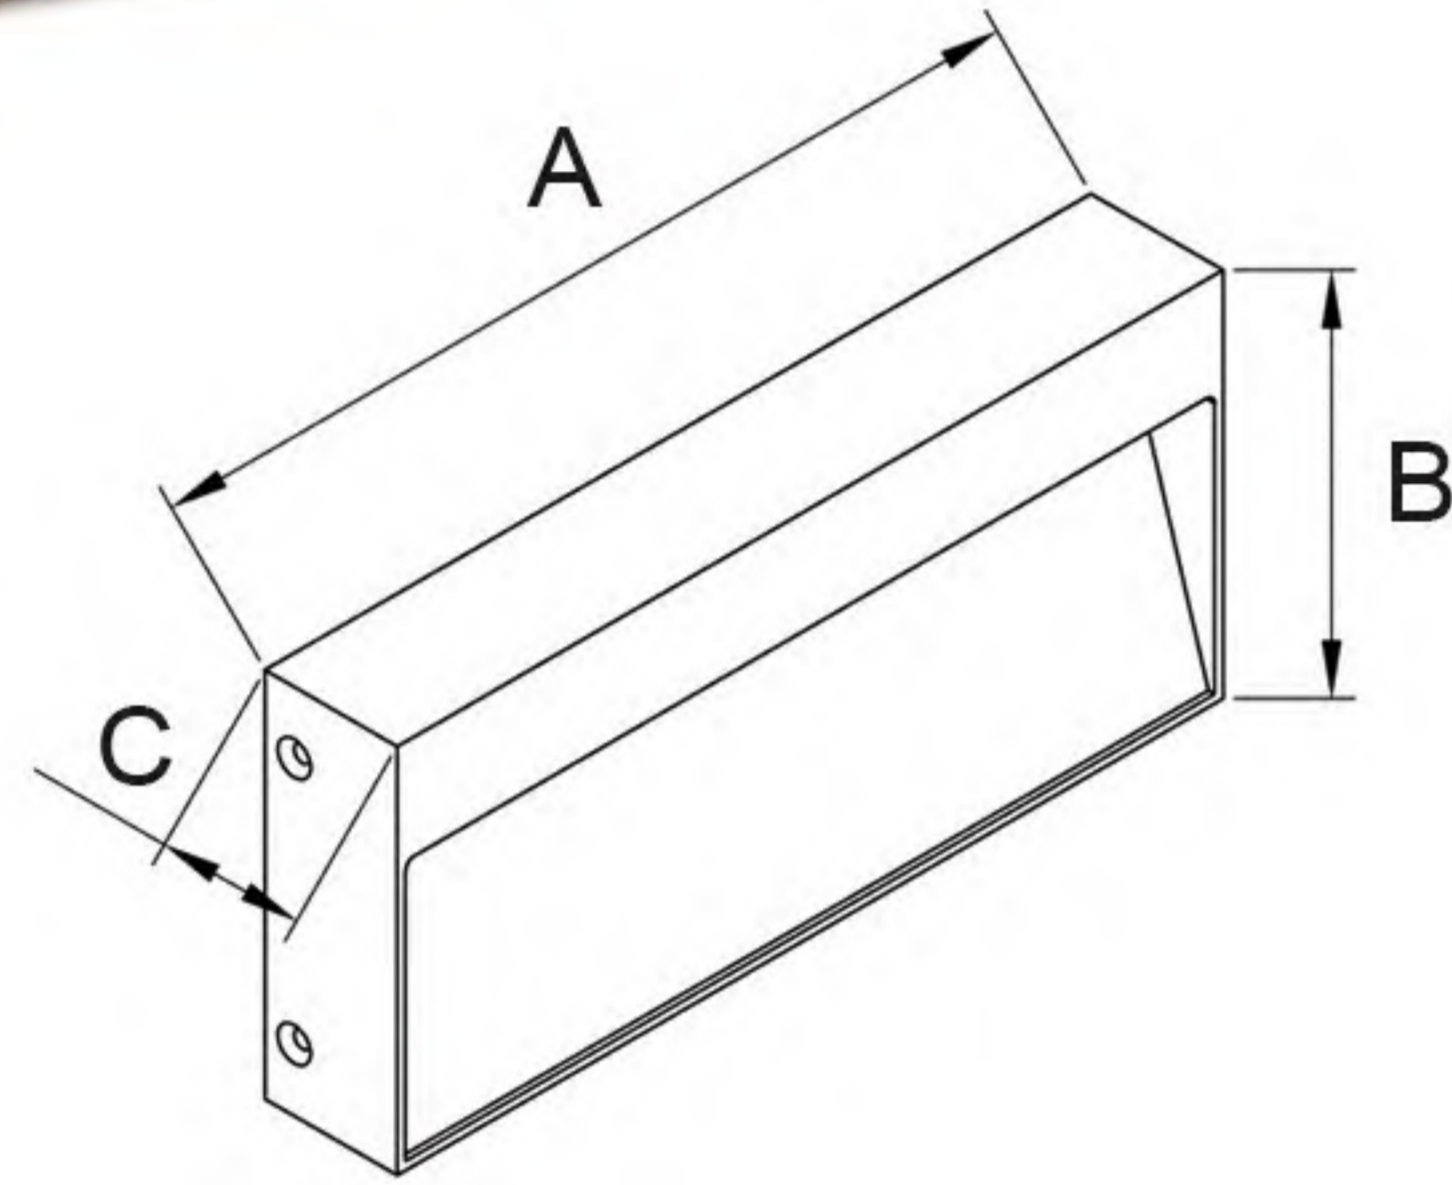

MB23-0303

Features&Benefit (功能和优点)

Category (品类)	Step Light
Diffuser Material (扩散器材质)	Glass
Cover Material (面盖材质)	Aluminum
Operating mode (运行)	Built in
Steuerbar (开关)	On/Off
IP (防水等级)	54
Mounting type (安装类型)	Wall mounted
Mounting location (安装位置)	Wall
Application environment (应用环境)	Indoor/Outdoor
Body color (表面颜色)	Black/Dark Gray/Sliver Gray

Product Description (产品描述)

Suitable for building facades, underground parking lot entrances and exits, parks, corridors, staircases, passages, courtyards and other various scenes; the lamps and lanterns adopt a downward light-emitting method, the light is soft and not harsh.