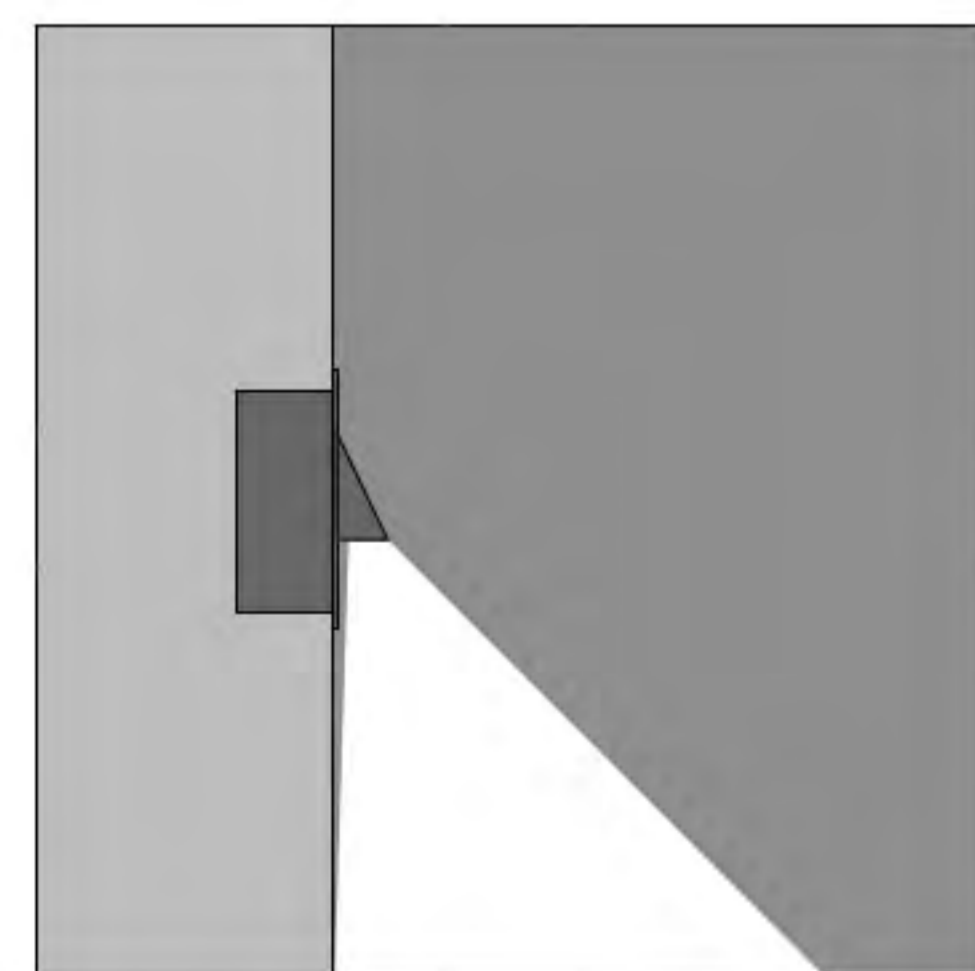

Lightmap (光影图)

side view (侧面图)