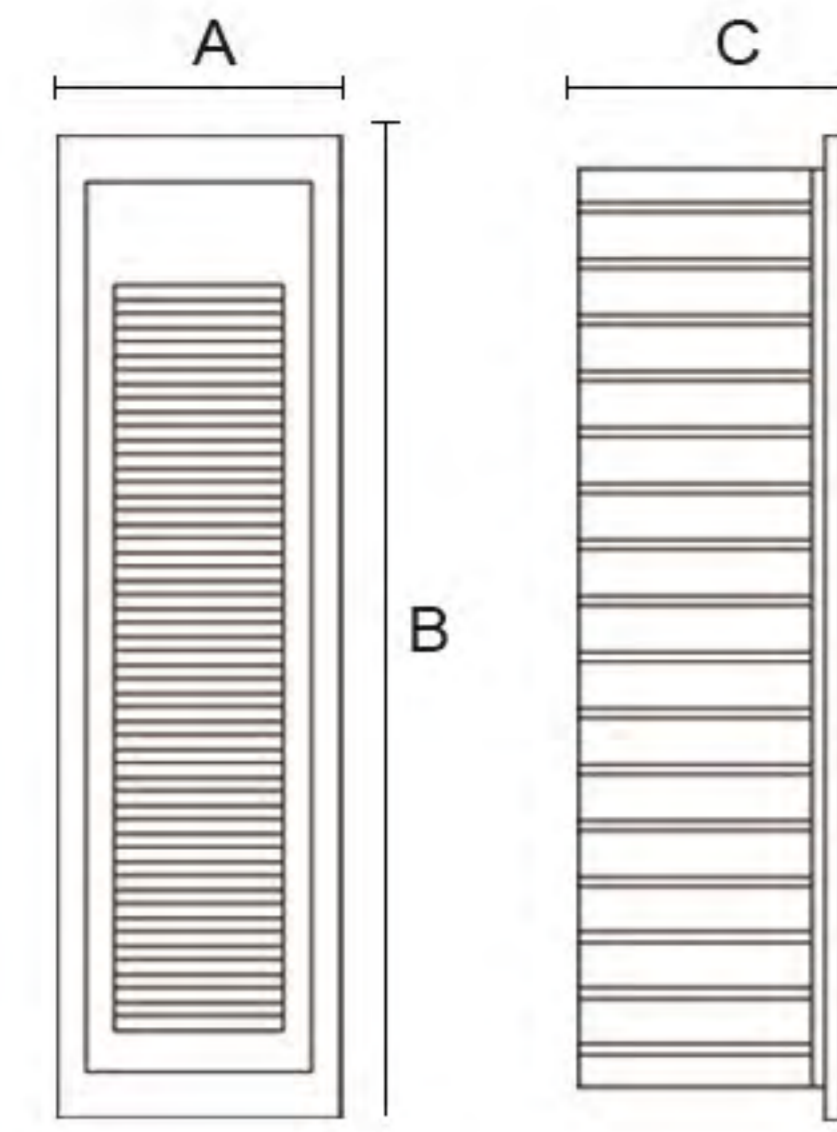

Features&Benefit (功能和优点)

Category (品类)	Step Light
Diffuser Material (扩散器材质)	Acrylic
Cover Material (面盖材质)	Aluminum
Operating mode (运行)	Built in
Steuerbar (开关)	On/Off
IP (防水等级)	54
Mounting type (安装类型)	Recessed
Mounting location (安装位置)	Wall
Application environment (应用环境)	Indoor/Outdoor
Cut out (预埋件)	50*200*55mm/50*100*55mm
Body color (表面颜色)	Black/Dark Gray/Sliver Gray

Product Description (产品描述)

Suitable for building facades, underground parking lot entrances and exits, parks, corridors, staircases, passages, courtyards and other various scenes; the lamps and lanterns adopt a downward light-emitting method, the light is soft and not harsh.