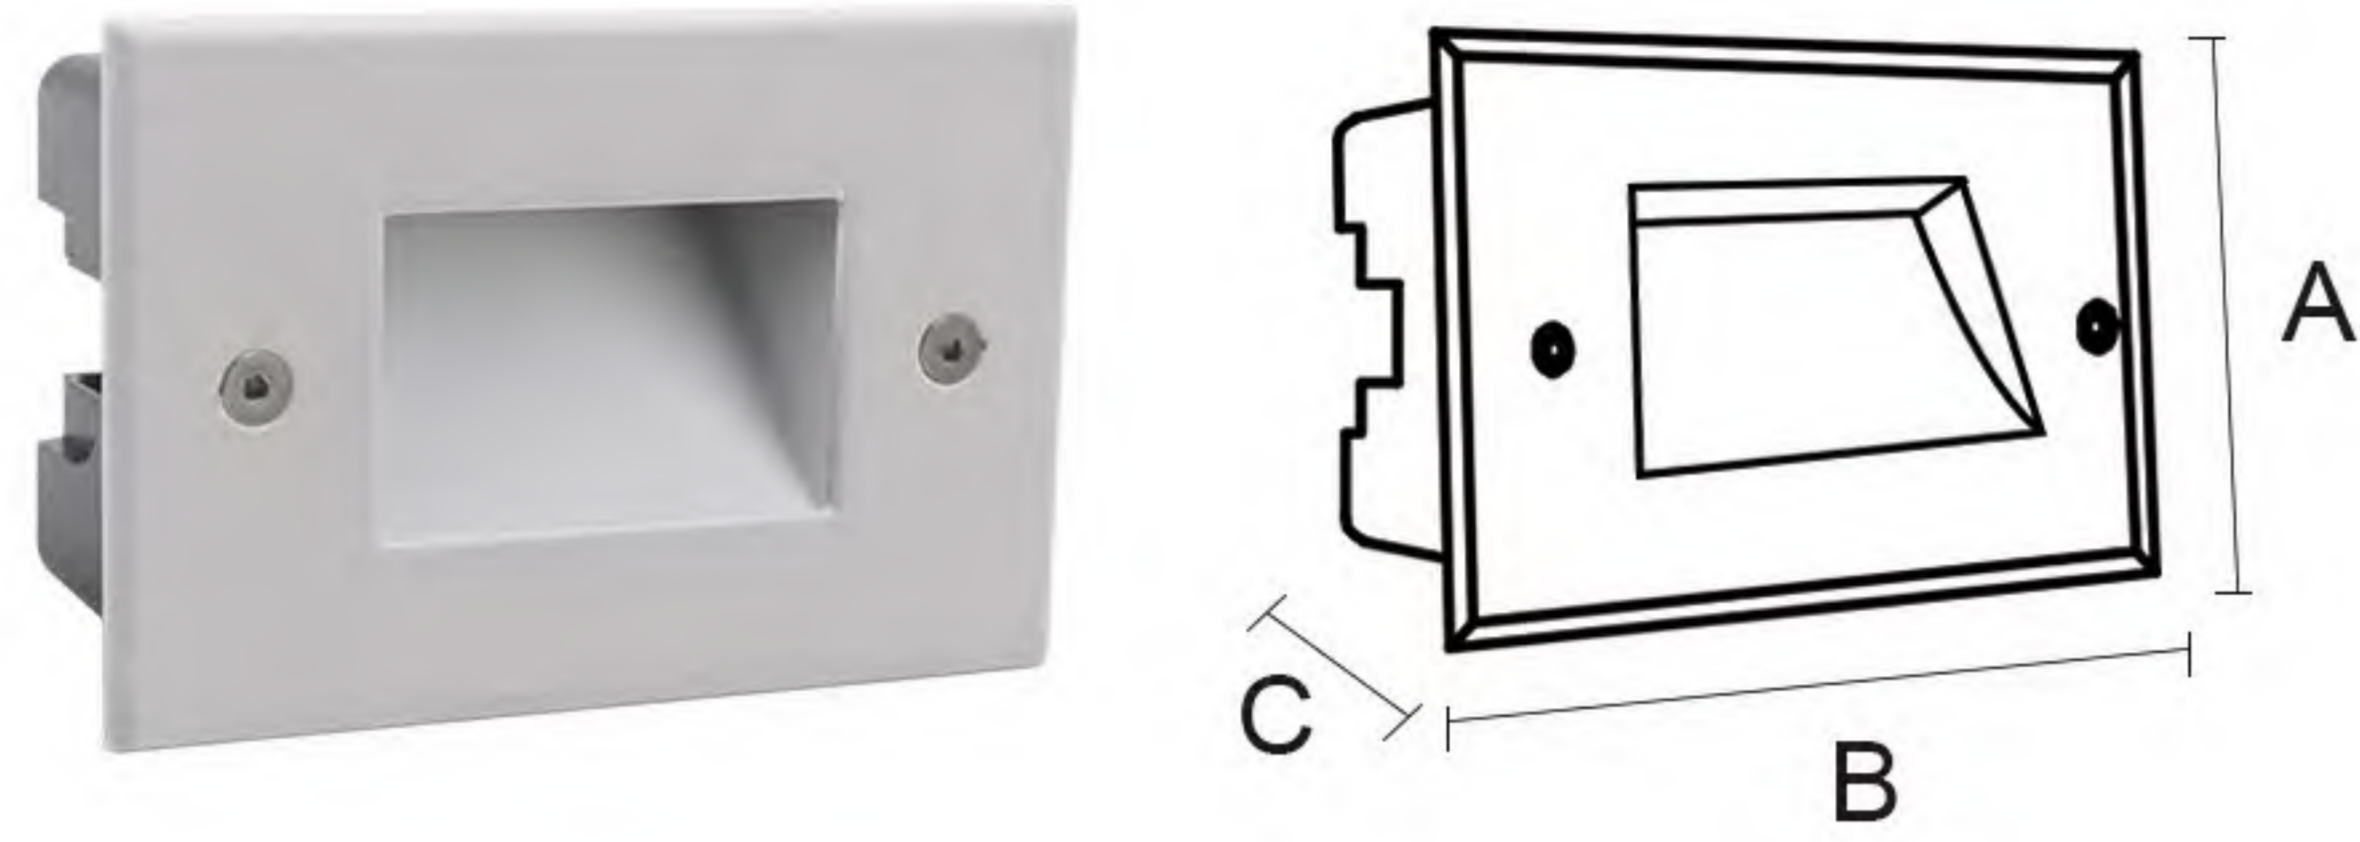

MB18-QJ11

Features&Benefit (功能和优点)

Category (品类)	Step Light
Diffuser Material (扩散器材质)	PC
Cover Material (面盖材质)	Aluminum
Operating mode (运行)	Built in
Steuerbar (开关)	On/Off
IP (防水等级)	54
Mounting type (安装类型)	Recessed
Mounting location (安装位置)	Wall
Application environment (应用环境)	Indoor/Outdoor
Cut out (预埋件)	100*60*50mm
Body color (表面颜色)	Black/Dark Gray/Sliver Gray

Product Description (产品描述)

Suitable for building facades, underground parking lot entrances and exits, parks, corridors, staircases, passages, courtyards and other various scenes; the lamps and lanterns adopt a downward light-emitting method, the light is soft and not harsh.