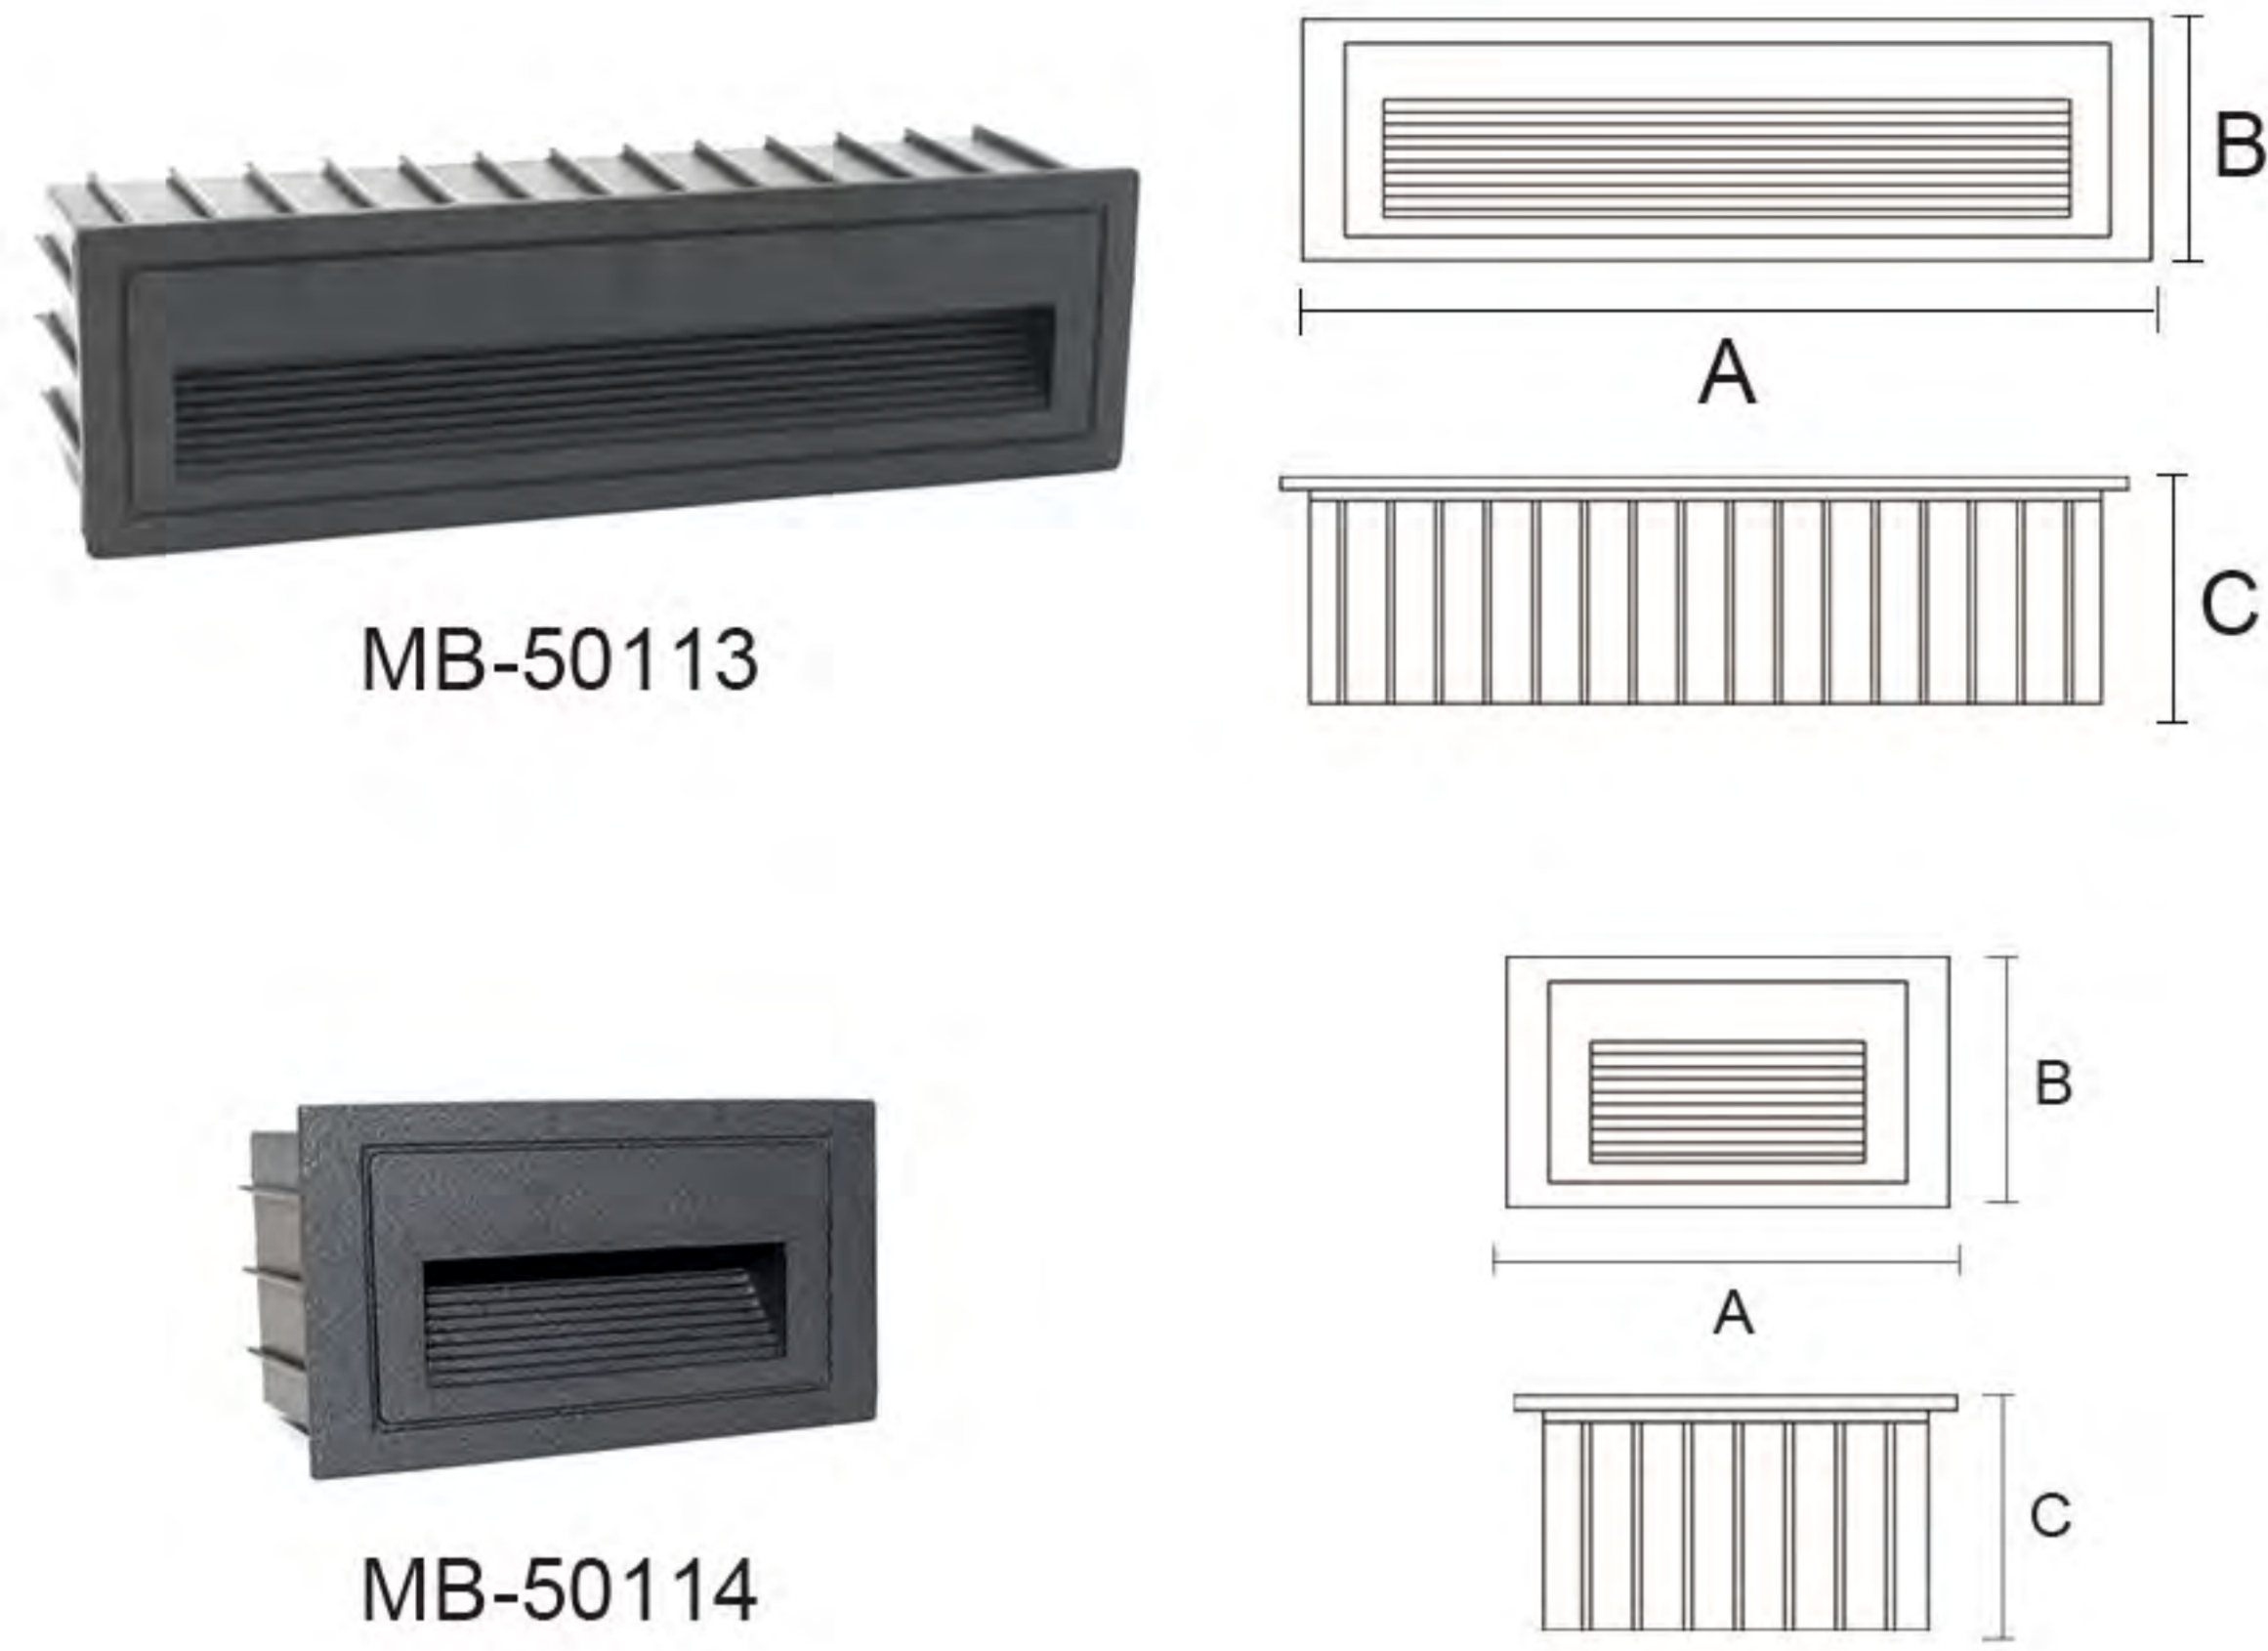

Lightmap (光影图)

side view (侧面图)

Technical Date (技术参数)

Item No.	Lamp Type	Power	LM	CCT	PF	Voltage	CRI	A	B	C (mm)
MB-50112	LED	2W	140	2700K-6000K	0.6	AC110-265V	80-90	90	90	55

MB-50113/MB-50114

Features&Benefit (功能和优点)