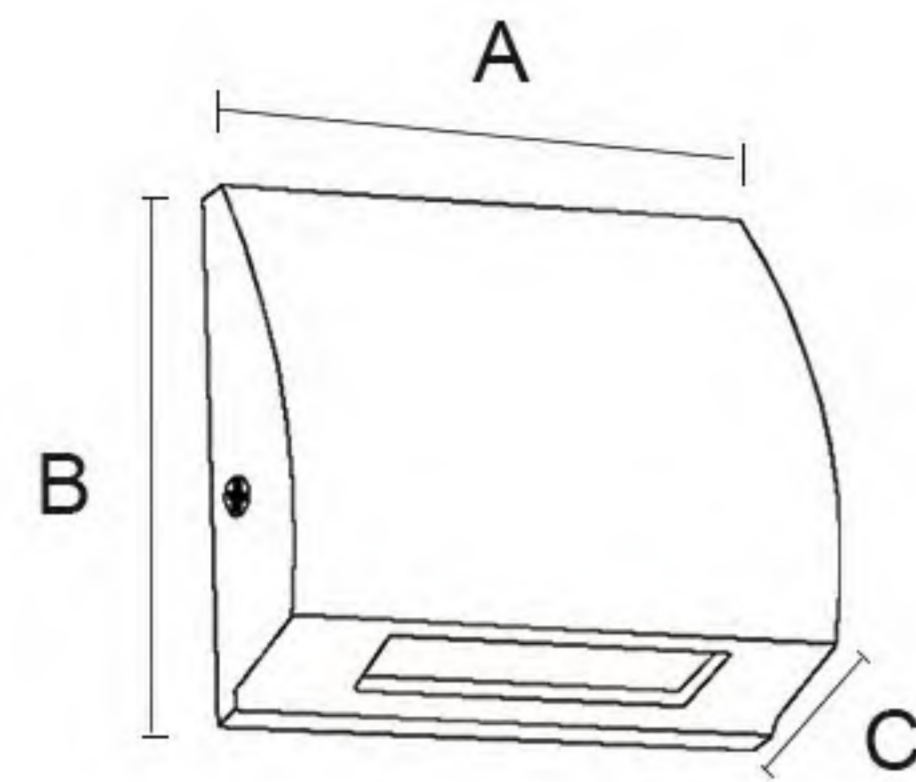

Lightmap (光影图)

front view (正面图)

Technical Date (技术参数)

Item No.	Lamp Type	Power	LM	CCT	PF	Voltage	CRI	A	B	C (mm)
MB18-QJ01	LED	3W	210	2700K-6000K	0.6	AC110-265V	80-90	55	215	80

MB18-QJ02/MB18-QJ03

MB18-QJ02