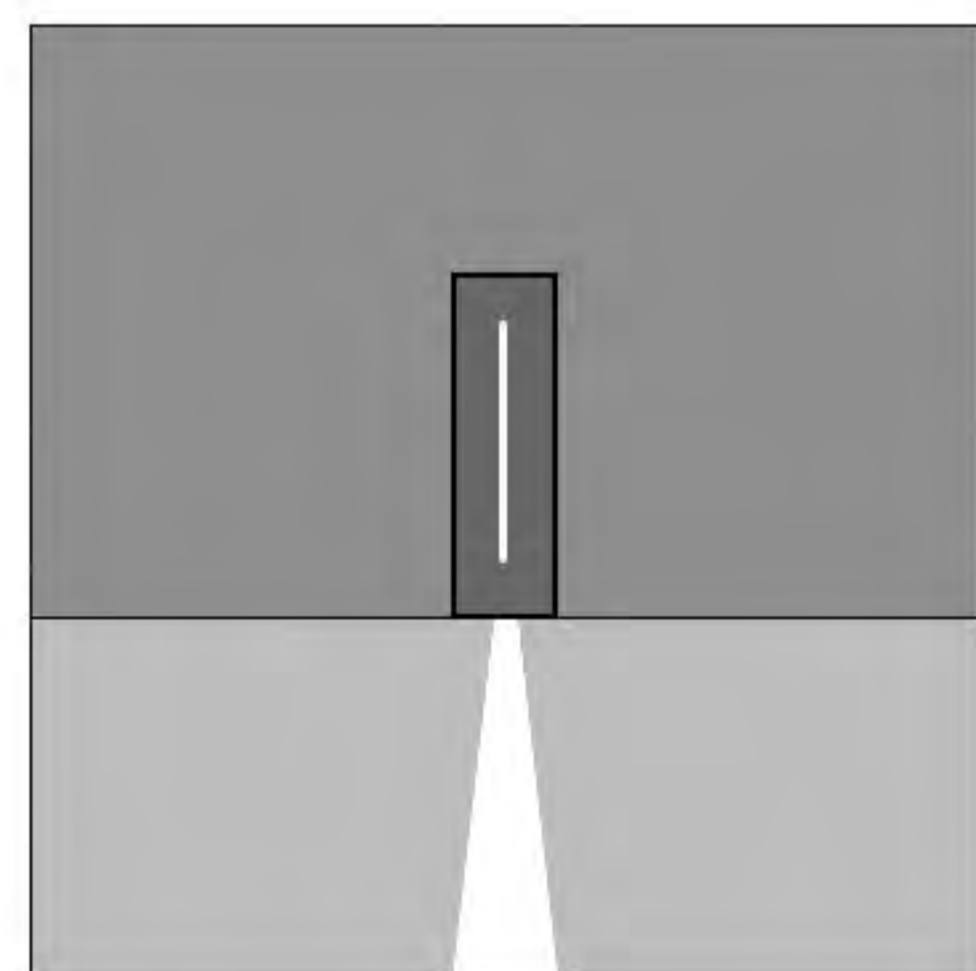

Lightmap (光影图)

front view (正面图)