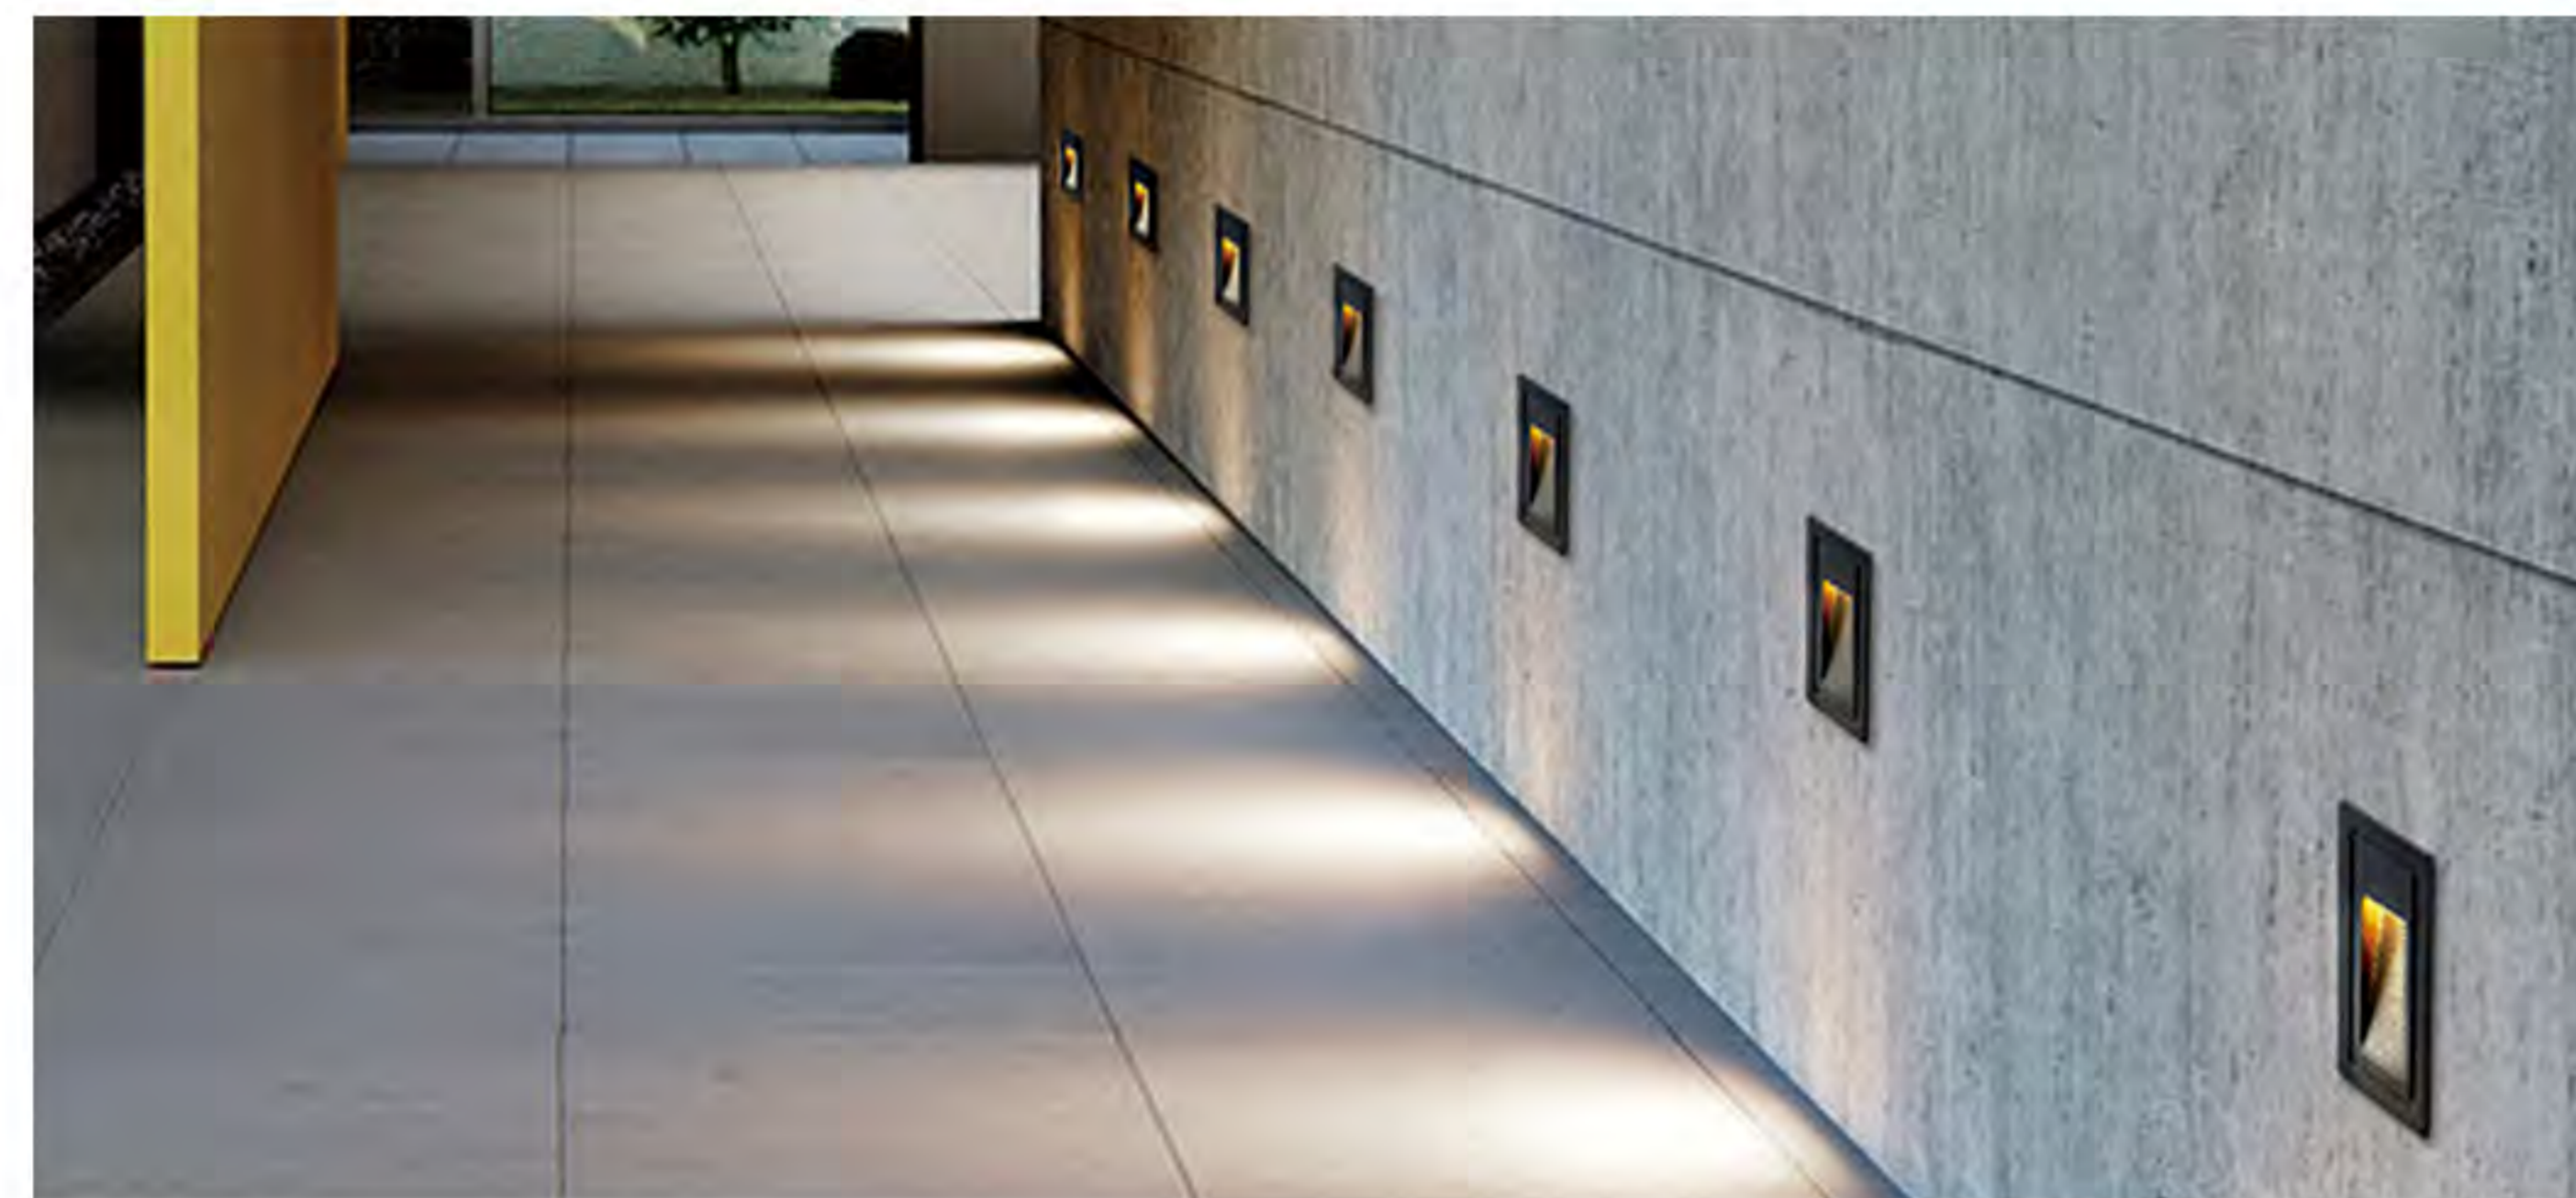

Technical Date (技术参数)

Item No.	Lamp Type	Power	LM	CCT	PF	Voltage	CRI	A	B	C (mm)
MB-50115	LED	2W	140	2700K-6000K	0.6	AC110-265V	80-90	60	210	55
MB-50116	LED	2W	140	2700K-6000K	0.6	AC110-265V	80-90	60	105	55