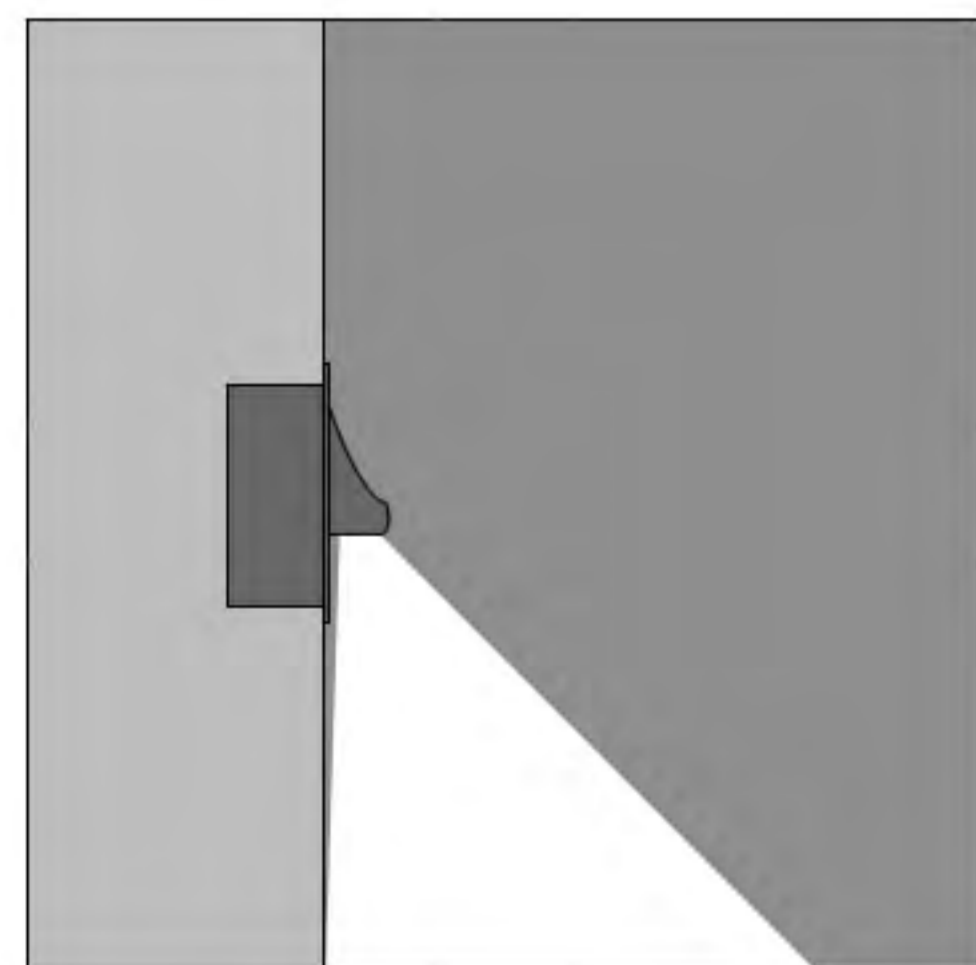

Lightmap (光影图)

side view (侧面图)