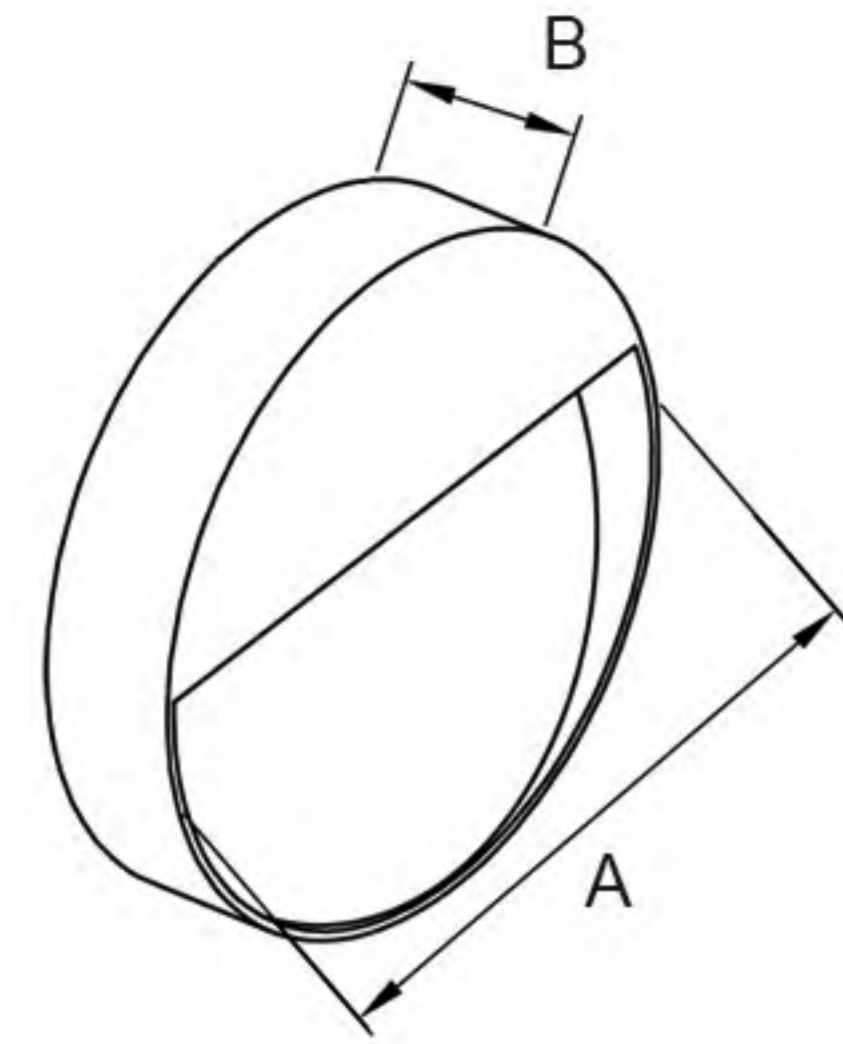

MB23-0301/MB23-0302

MB23-0301

MB23-0302

Features&Benefit (功能和优点)

Category (品类)	Step Light
Diffuser Material (扩散器材质)	Glass
Cover Material (面盖材质)	Aluminum
Operating mode (运行)	Built in
Steuerbar (开关)	On/Off
IP (防水等级)	54
Mounting type (安装类型)	Wall mounted
Mounting location (安装位置)	Wall
Application environment (应用环境)	Indoor/Outdoor
Body color (表面颜色)	Black/Dark Gray/Sliver Gray

Product Description (产品描述)

Suitable for building facades, underground parking lot entrances and exits, parks, corridors, staircases, passages, courtyards and other various scenes; the lamps and lanterns adopt a downward light-emitting method, the light is soft and not harsh.

Lightmap (光影图)

Technical Date (技术参数)

Item No.	Lamp Type	Power	LM	CCT	PF	Voltage	CRI	A	B	C (mm)
MB23-0301120	LED	3W	210	2700K-6000K	0.6	AC110-265V	80-90	Ø117	32	-
MB23-0301150	LED	7W	490	2700K-6000K	0.6	AC110-265V	80-90	Ø150	32	-
MB23-0301200	LED	10W	700	2700K-6000K	0.6	AC110-265V	80-90	Ø200	32	-
MB23-0302120	LED	3W	210	2700K-6000K	0.6	AC110-265V	80-90	117	120	32
MB23-0302150	LED	7W	490	2700K-6000K	0.6	AC110-265V	80-90	150	150	32
MB23-0302200	LED	10W	700	2700K-6000K	0.6	AC110-265V	80-90	200	200	32