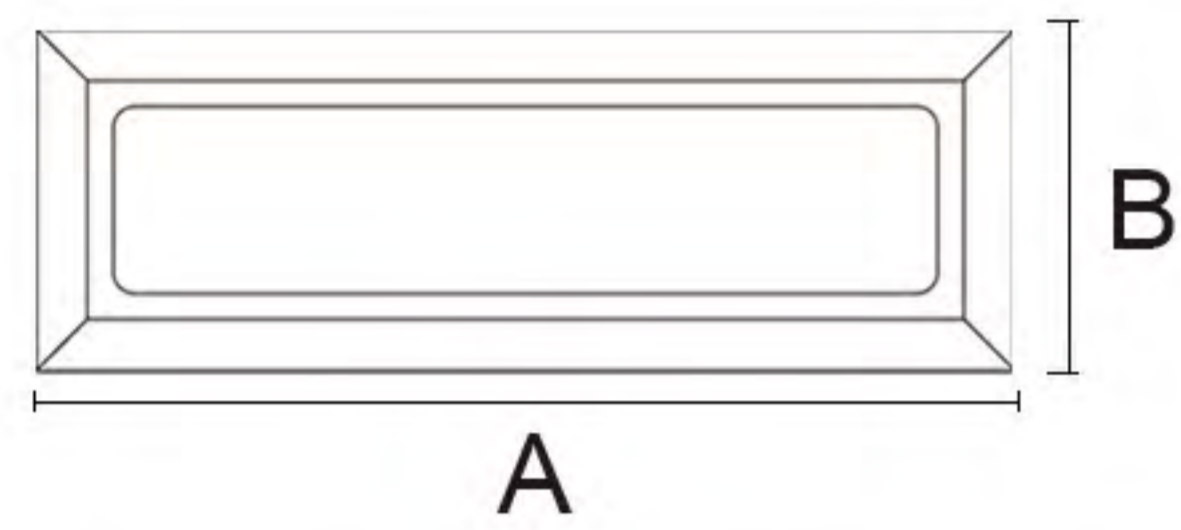

MB18-QJ12

Features&Benefit (功能和优点)

Category (品类)	Step Light
Diffuser Material (扩散器材质)	PC
Cover Material (面盖材质)	Aluminum
Operating mode (运行)	Built in
Steuerbar (开关)	On/Off
IP (防水等级)	54
Mounting type (安装类型)	Wall mounted
Mounting location (安装位置)	Wall
Application environment (应用环境)	Indoor/Outdoor
Body color (表面颜色)	Black/Dark Gray/Sliver Gray

Product Description (产品描述)

Suitable for building facades, underground parking lot entrances and exits, parks, corridors, staircases, passages, courtyards and other various scenes; the lamps and lanterns adopt a downward light-emitting method, the light is soft and not harsh.

Lightmap (光影图)

Technical Date (技术参数)

Item No.	Lamp Type	Power	LM	CCT	PF	Voltage	CRI	A	B	C (mm)
MB18-QJ12	LED	6W	420	2700K-6000K	0.6	AC110-265V	80-90	230	80	25
MB18-QJ12-1	LED	6W	420	2700K-6000K	0.6	AC110-265V	80-90	230	80	25