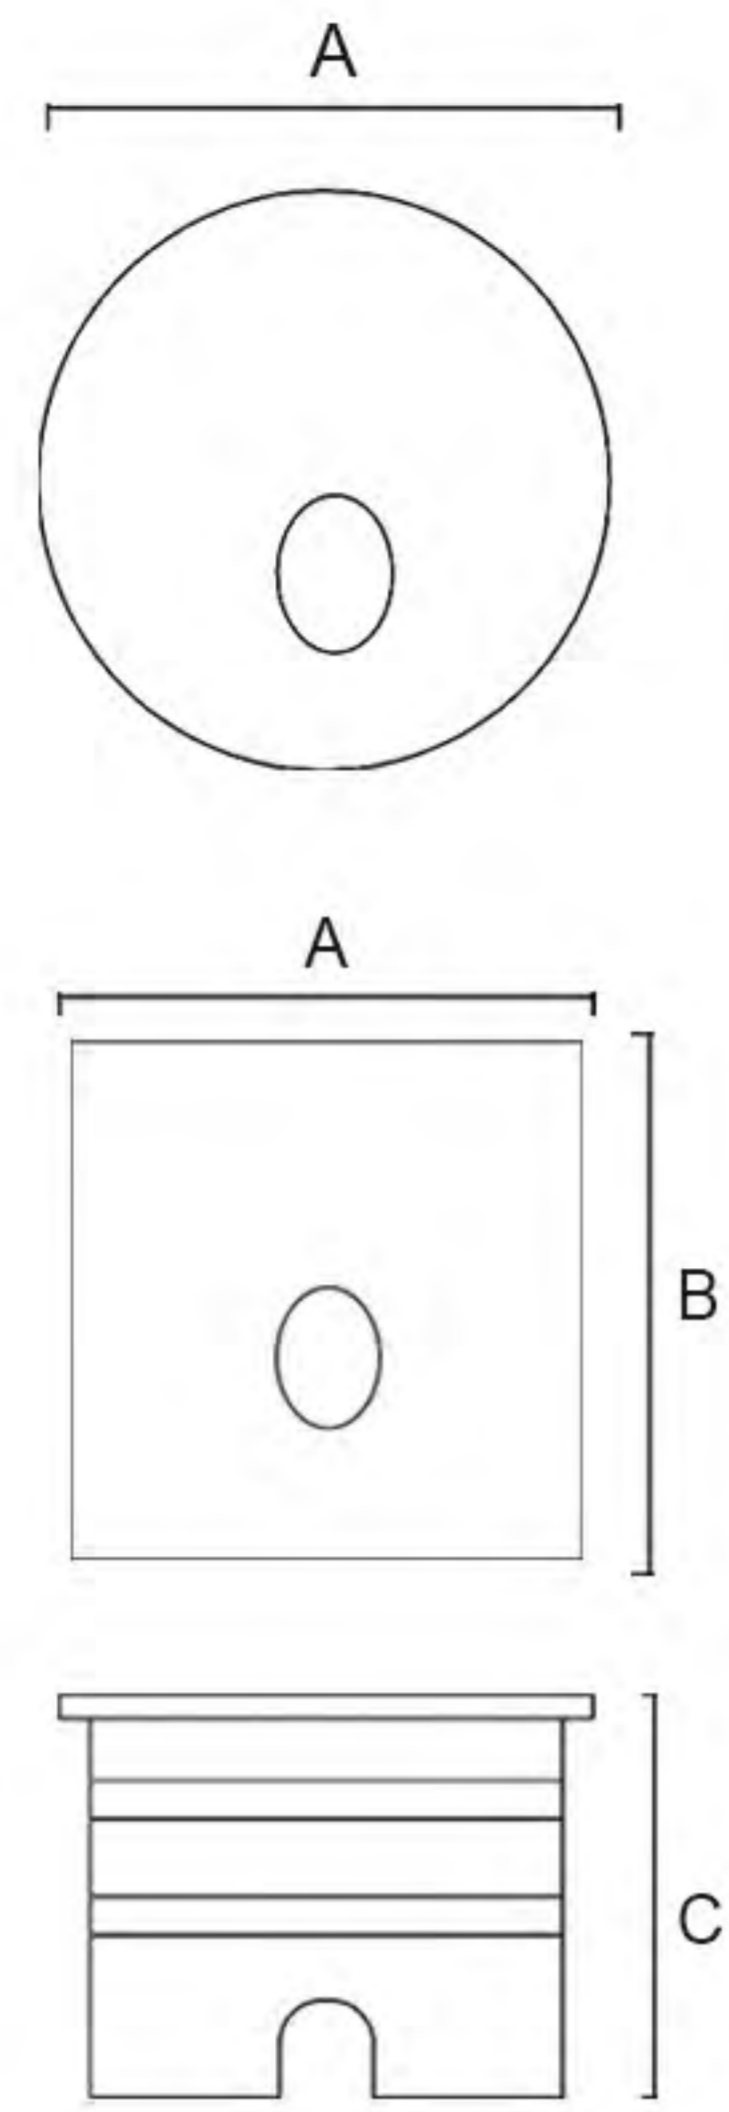

Features&Benefit (功能和优点)

Category (品类)	Step Light
Diffuser Material (扩散器材质)	Acrylic
Cover Material (面盖材质)	Aluminum
Operating mode (运行)	Built in
Steuerbar (开关)	On/Off
IP (防水等级)	54
Mounting type (安装类型)	Recessed
Mounting location (安装位置)	Wall
Application environment (应用环境)	Indoor/Outdoor
Cut out (预埋件)	Ø63*56mm/63*63*56mm
Body color (表面颜色)	Black/Dark Gray/Sliver Gray

Product Description (产品描述)

Suitable for building facades, underground parking lot entrances and exits, parks, corridors, staircases, passages, courtyards and other various scenes; the lamps and lanterns adopt a downward light-emitting method, the light is soft and not harsh.