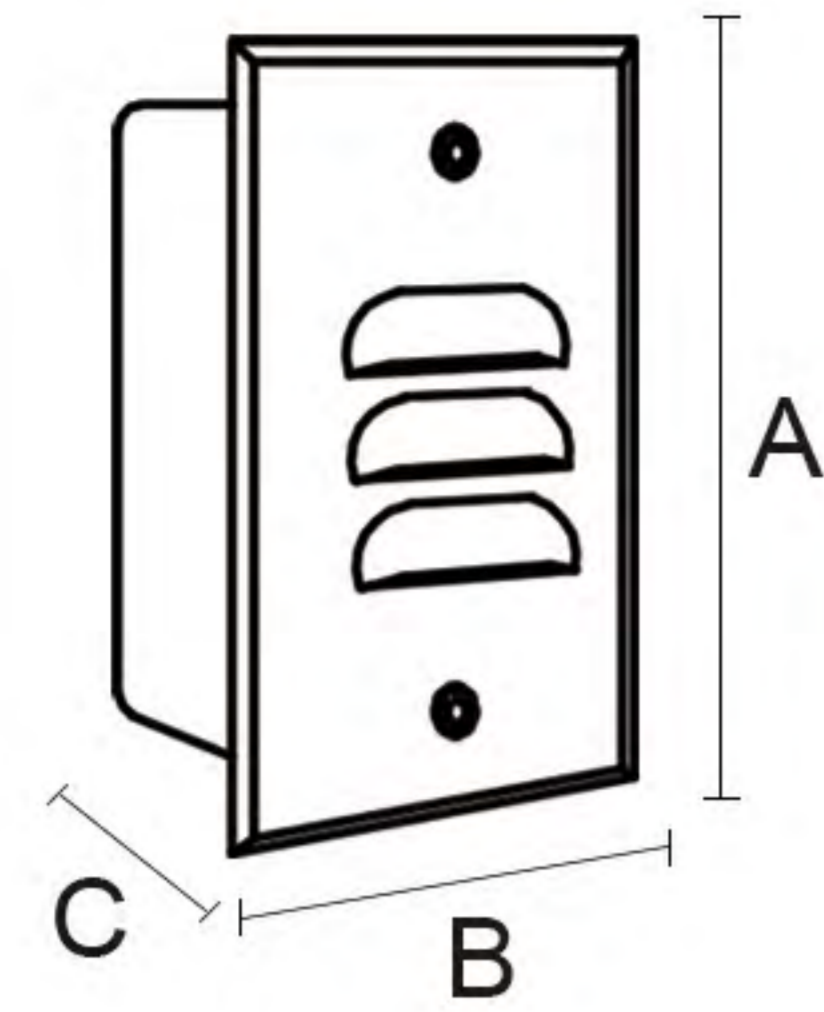

MB18-QJ05/MB18-QJ06

MB18-QJ05

MB18-QJ06

Features&Benefit (功能和优点)

Category (品类)	Step Light
Diffuser Material (扩散器材质)	PC
Cover Material (面盖材质)	Aluminum
Operating mode (运行)	Built in
Steuerbar (开关)	On/Off
IP (防水等级)	54
Mounting type (安装类型)	Recessed
Mounting location (安装位置)	Wall
Application environment (应用环境)	Indoor/Outdoor
Cut out (预埋件)	60*100*50mm/100*60*50mm
Body color (表面颜色)	Black/Dark Gray/Sliver Gray

Product Description (产品描述)

Suitable for building facades, underground parking lot entrances and exits, parks, corridors, staircases, passages, courtyards and other various scenes; the lamps and lanterns adopt a downward light-emitting method, the light is soft and not harsh.

Lightmap (光影图)

Technical Date (技术参数)

Item No.	Lamp Type	Power	LM	CCT	PF	Voltage	CRI	A	B	C (mm)
MB18-QJ05	LED	3W	210	2700K-6000K	0.6	AC110-265V	80-90	75	115	50
MB18-QJ06	LED	3W	210	2700K-6000K	0.6	AC110-265V	80-90	115	75	50