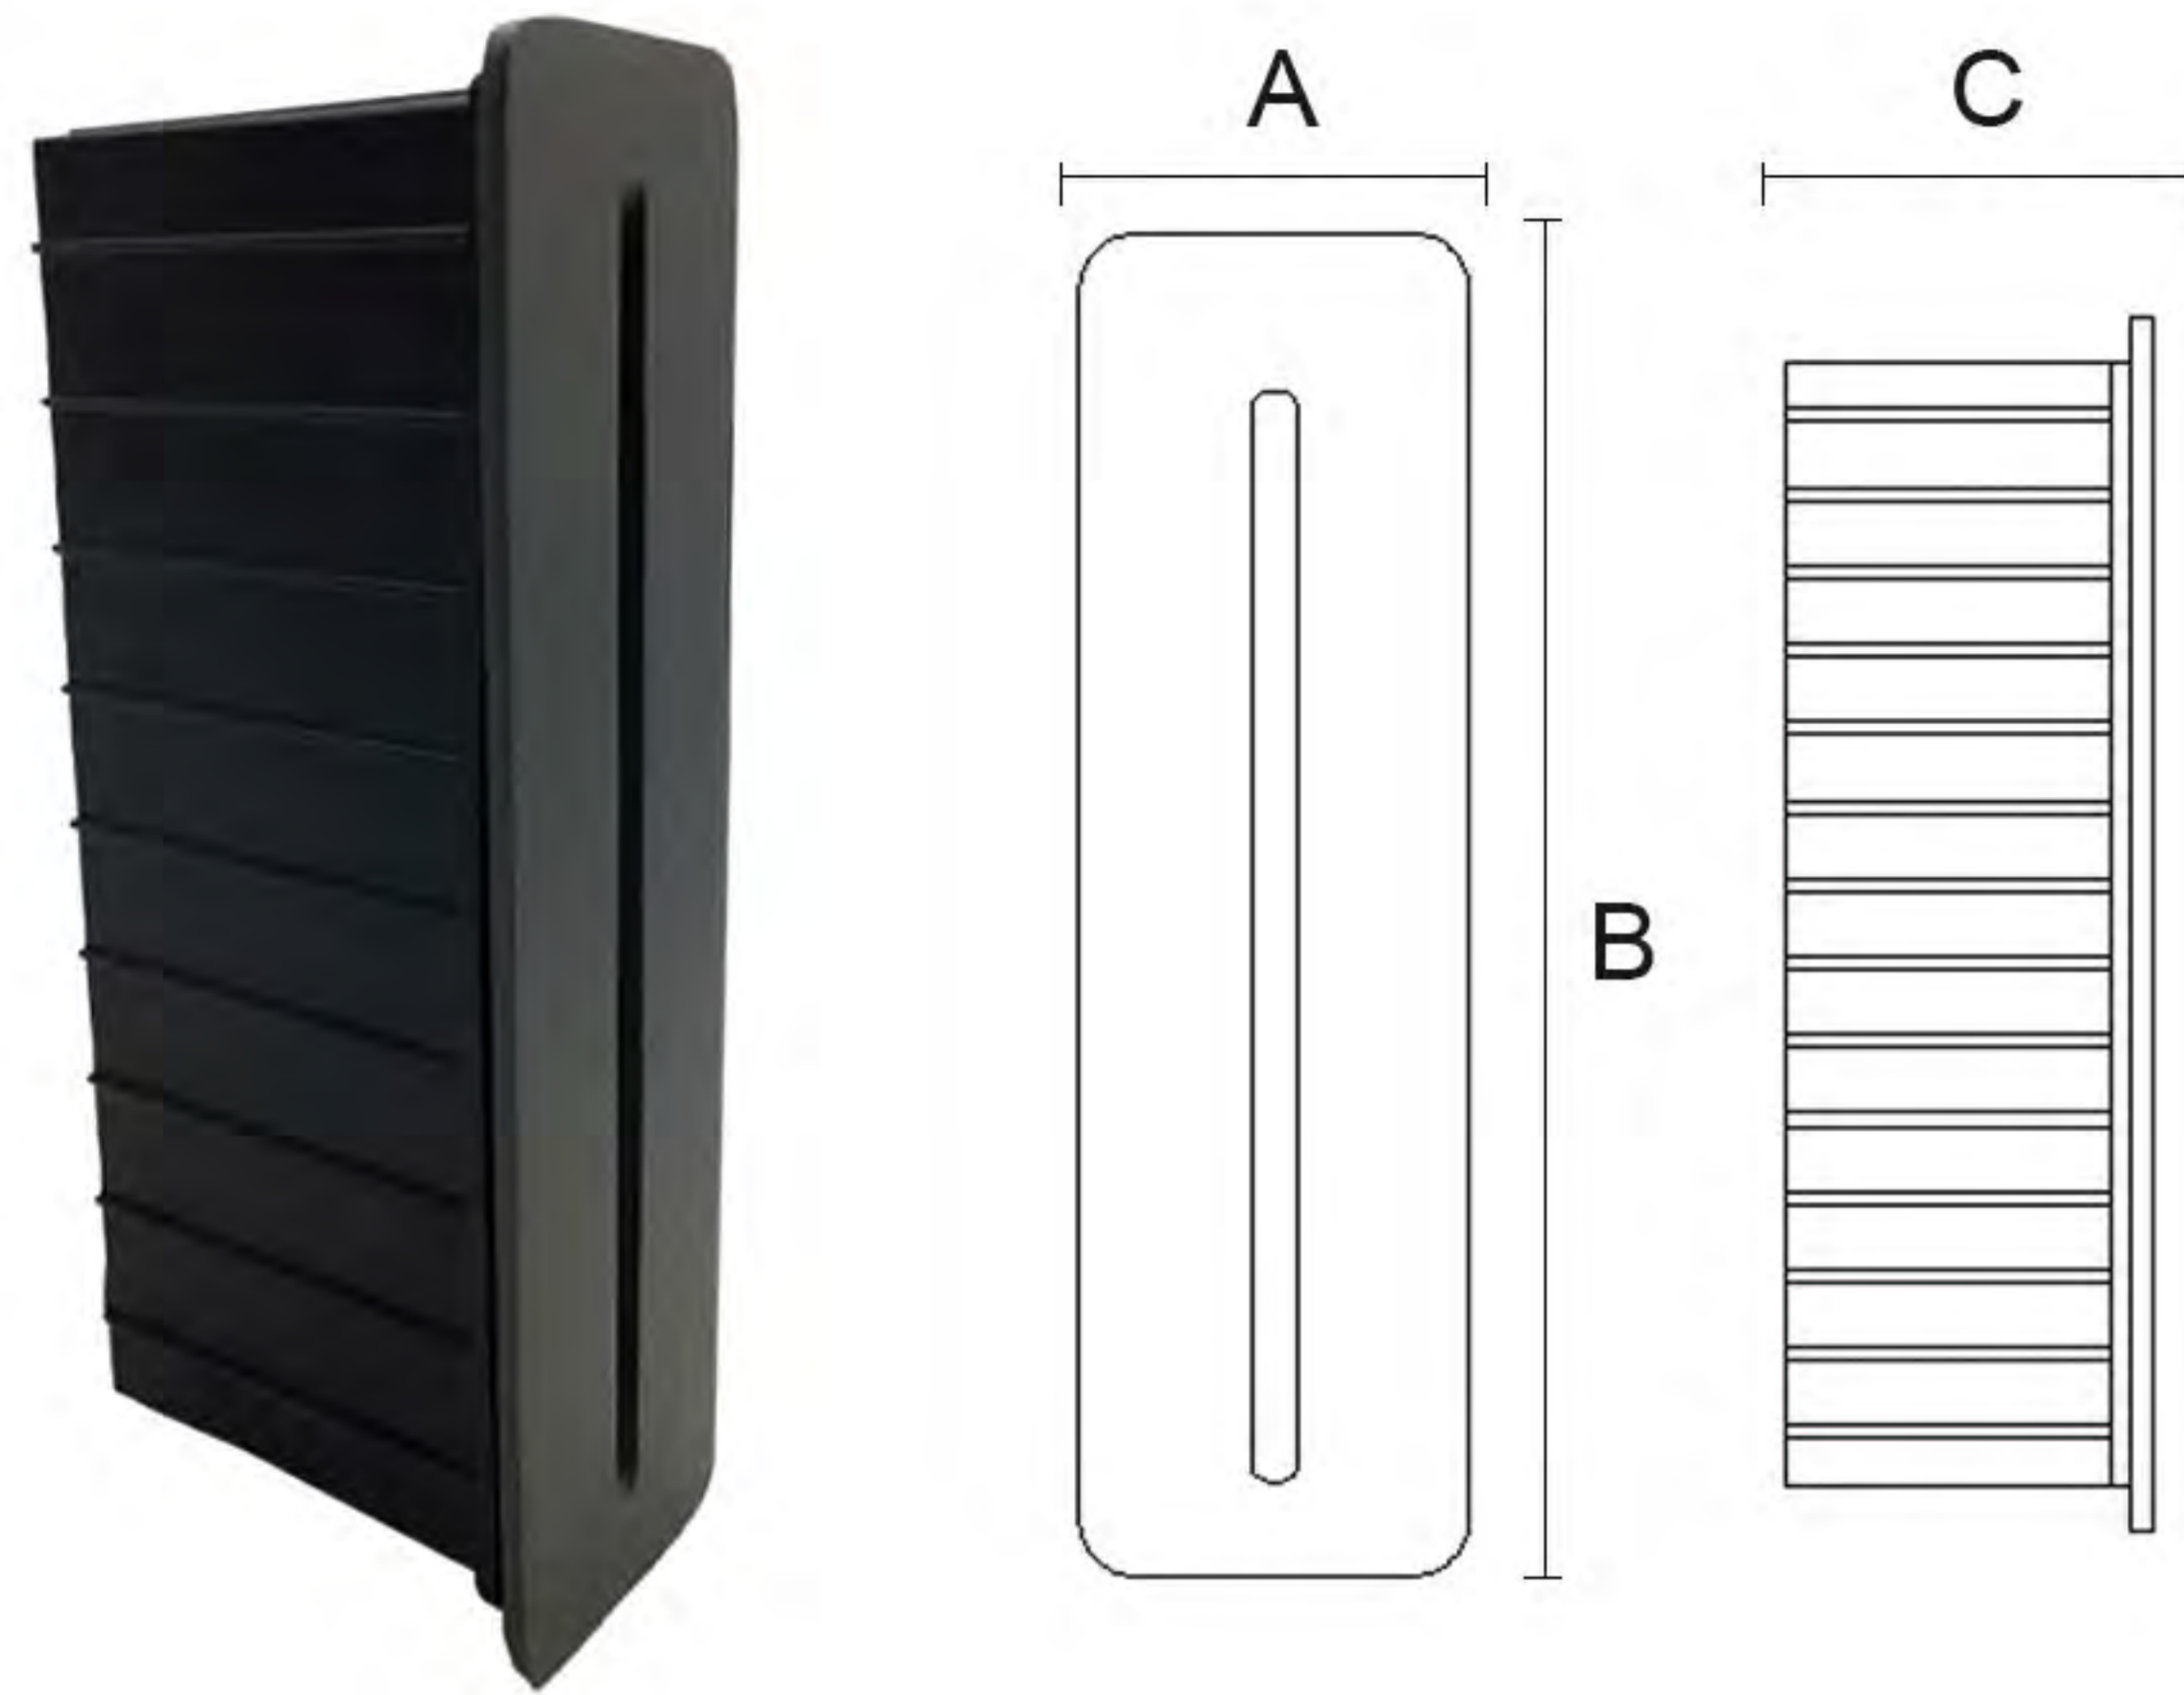

MB18-QJ01

Features&Benefit (功能和优点)

Category (品类)	Step Light
Diffuser Material (扩散器材质)	Glass
Cover Material (面盖材质)	Aluminum
Operating mode (运行)	Built in
Steuerbar (开关)	On/Off
IP (防水等级)	54
Mounting type (安装类型)	Recessed
Mounting location (安装位置)	Wall
Application environment (应用环境)	Indoor/Outdoor
Cut out (预埋件)	196*48*77mm
Body color (表面颜色)	Black/Dark Gray/Sliver Gray