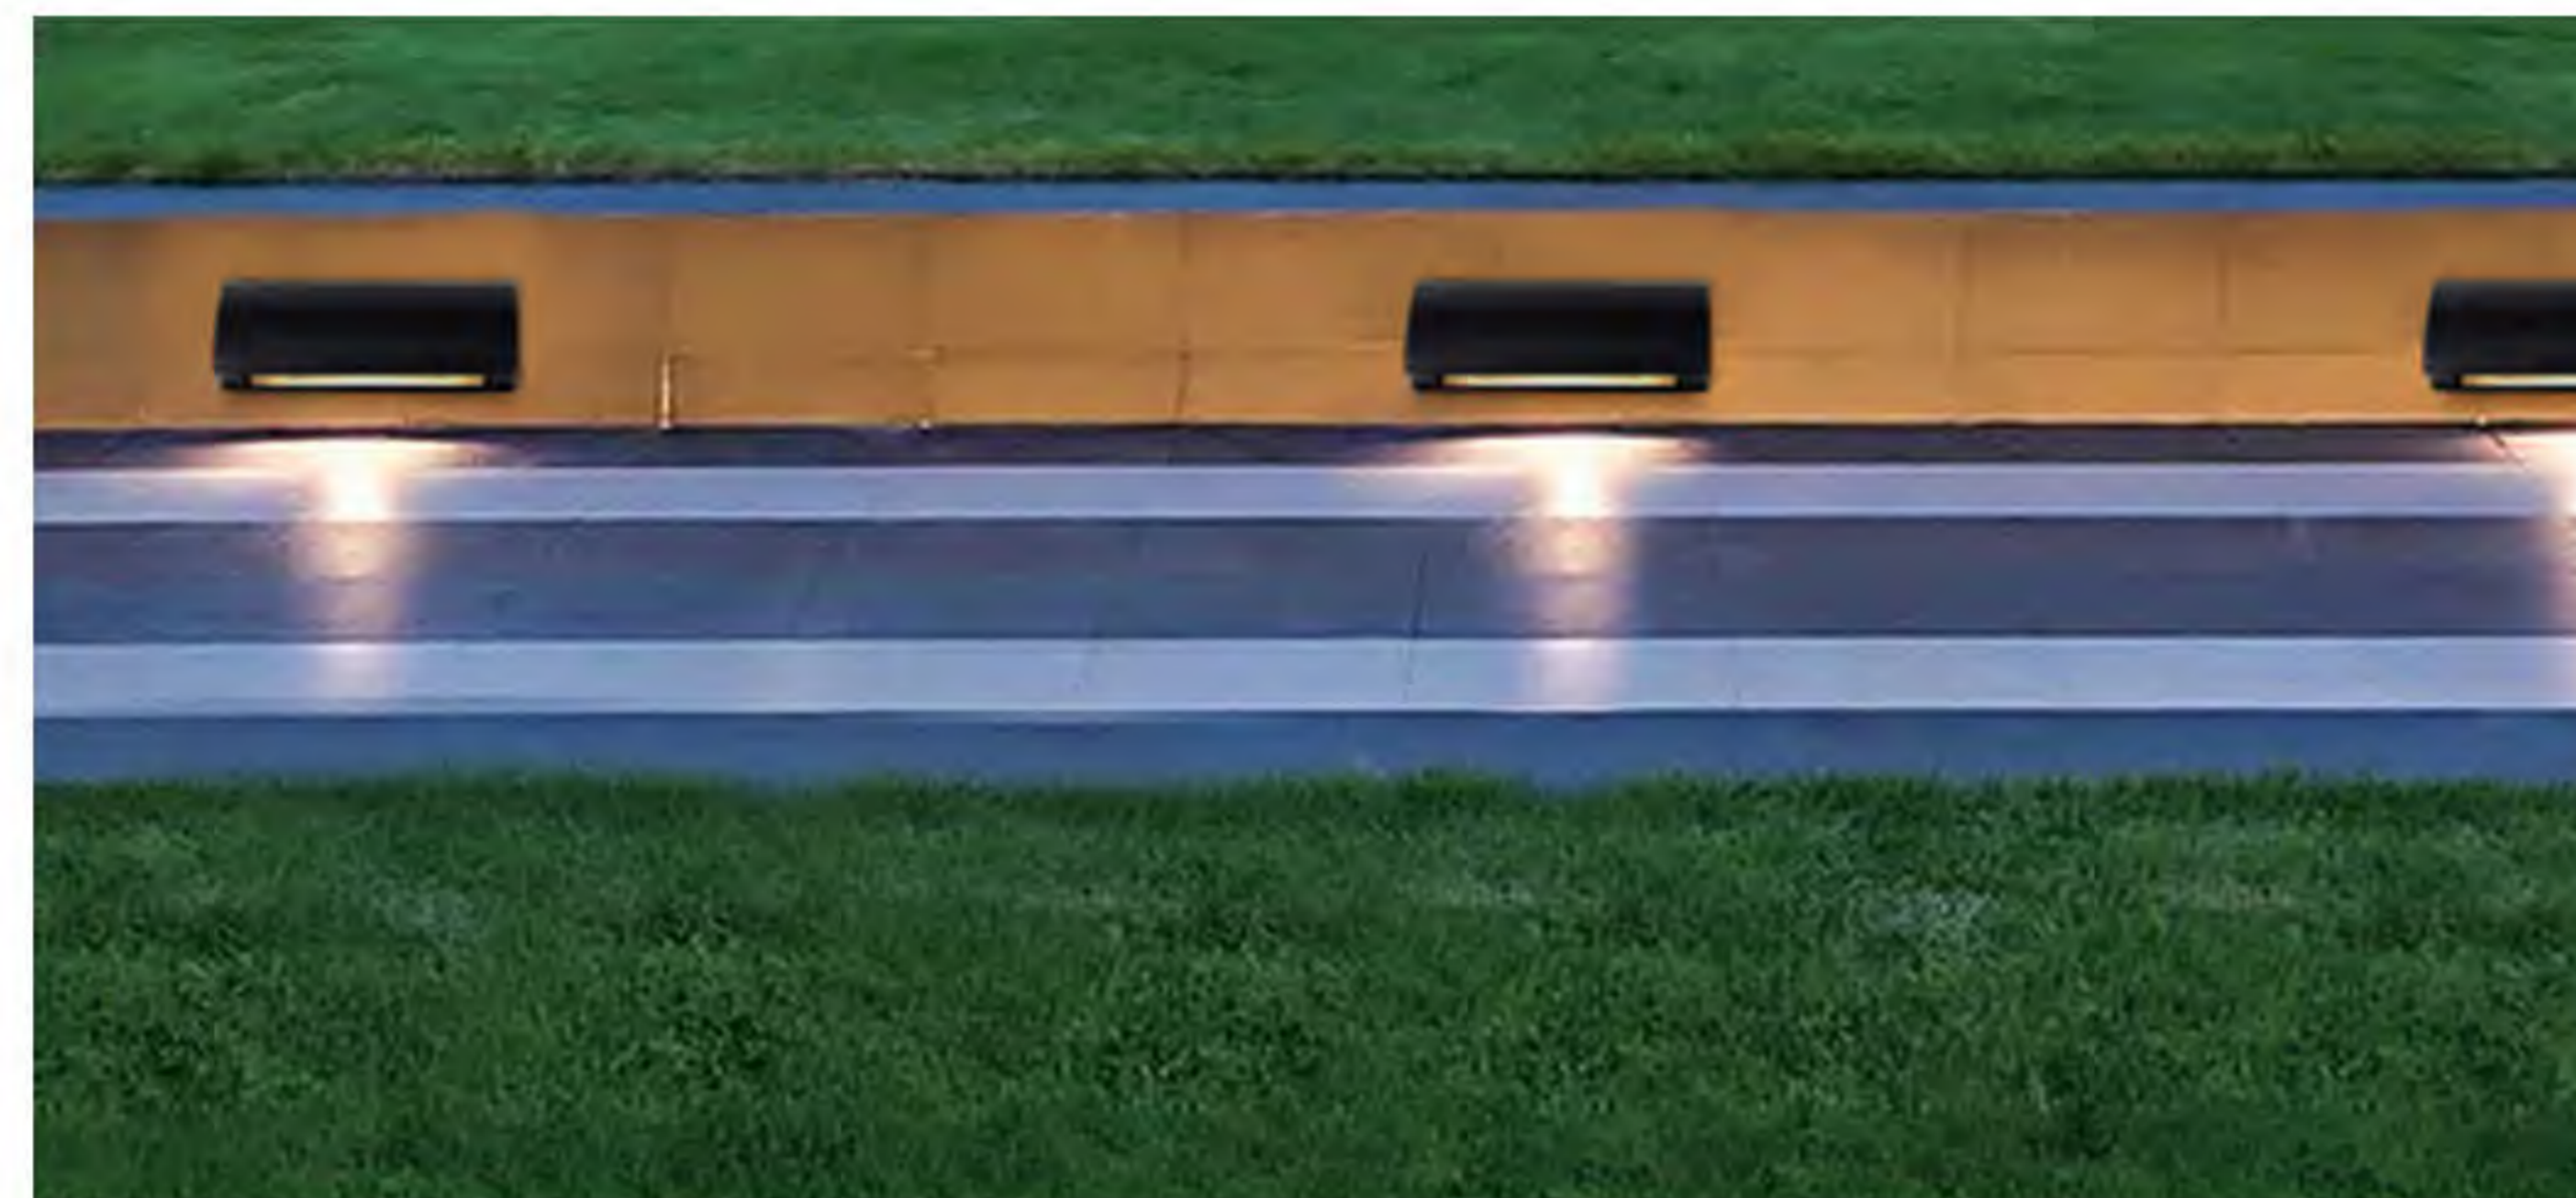

Technical Date (技术参数)

Item No.	Lamp Type	Power	LM	CCT	PF	Voltage	CRI	A	B	C (mm)
MB18-QJ02	LED	4W	280	2700K-6000K	0.6	AC110-265V	80-90	95	95	32
MB18-QJ03	LED	6W	420	2700K-6000K	0.6	AC110-265V	80-90	175	65	32