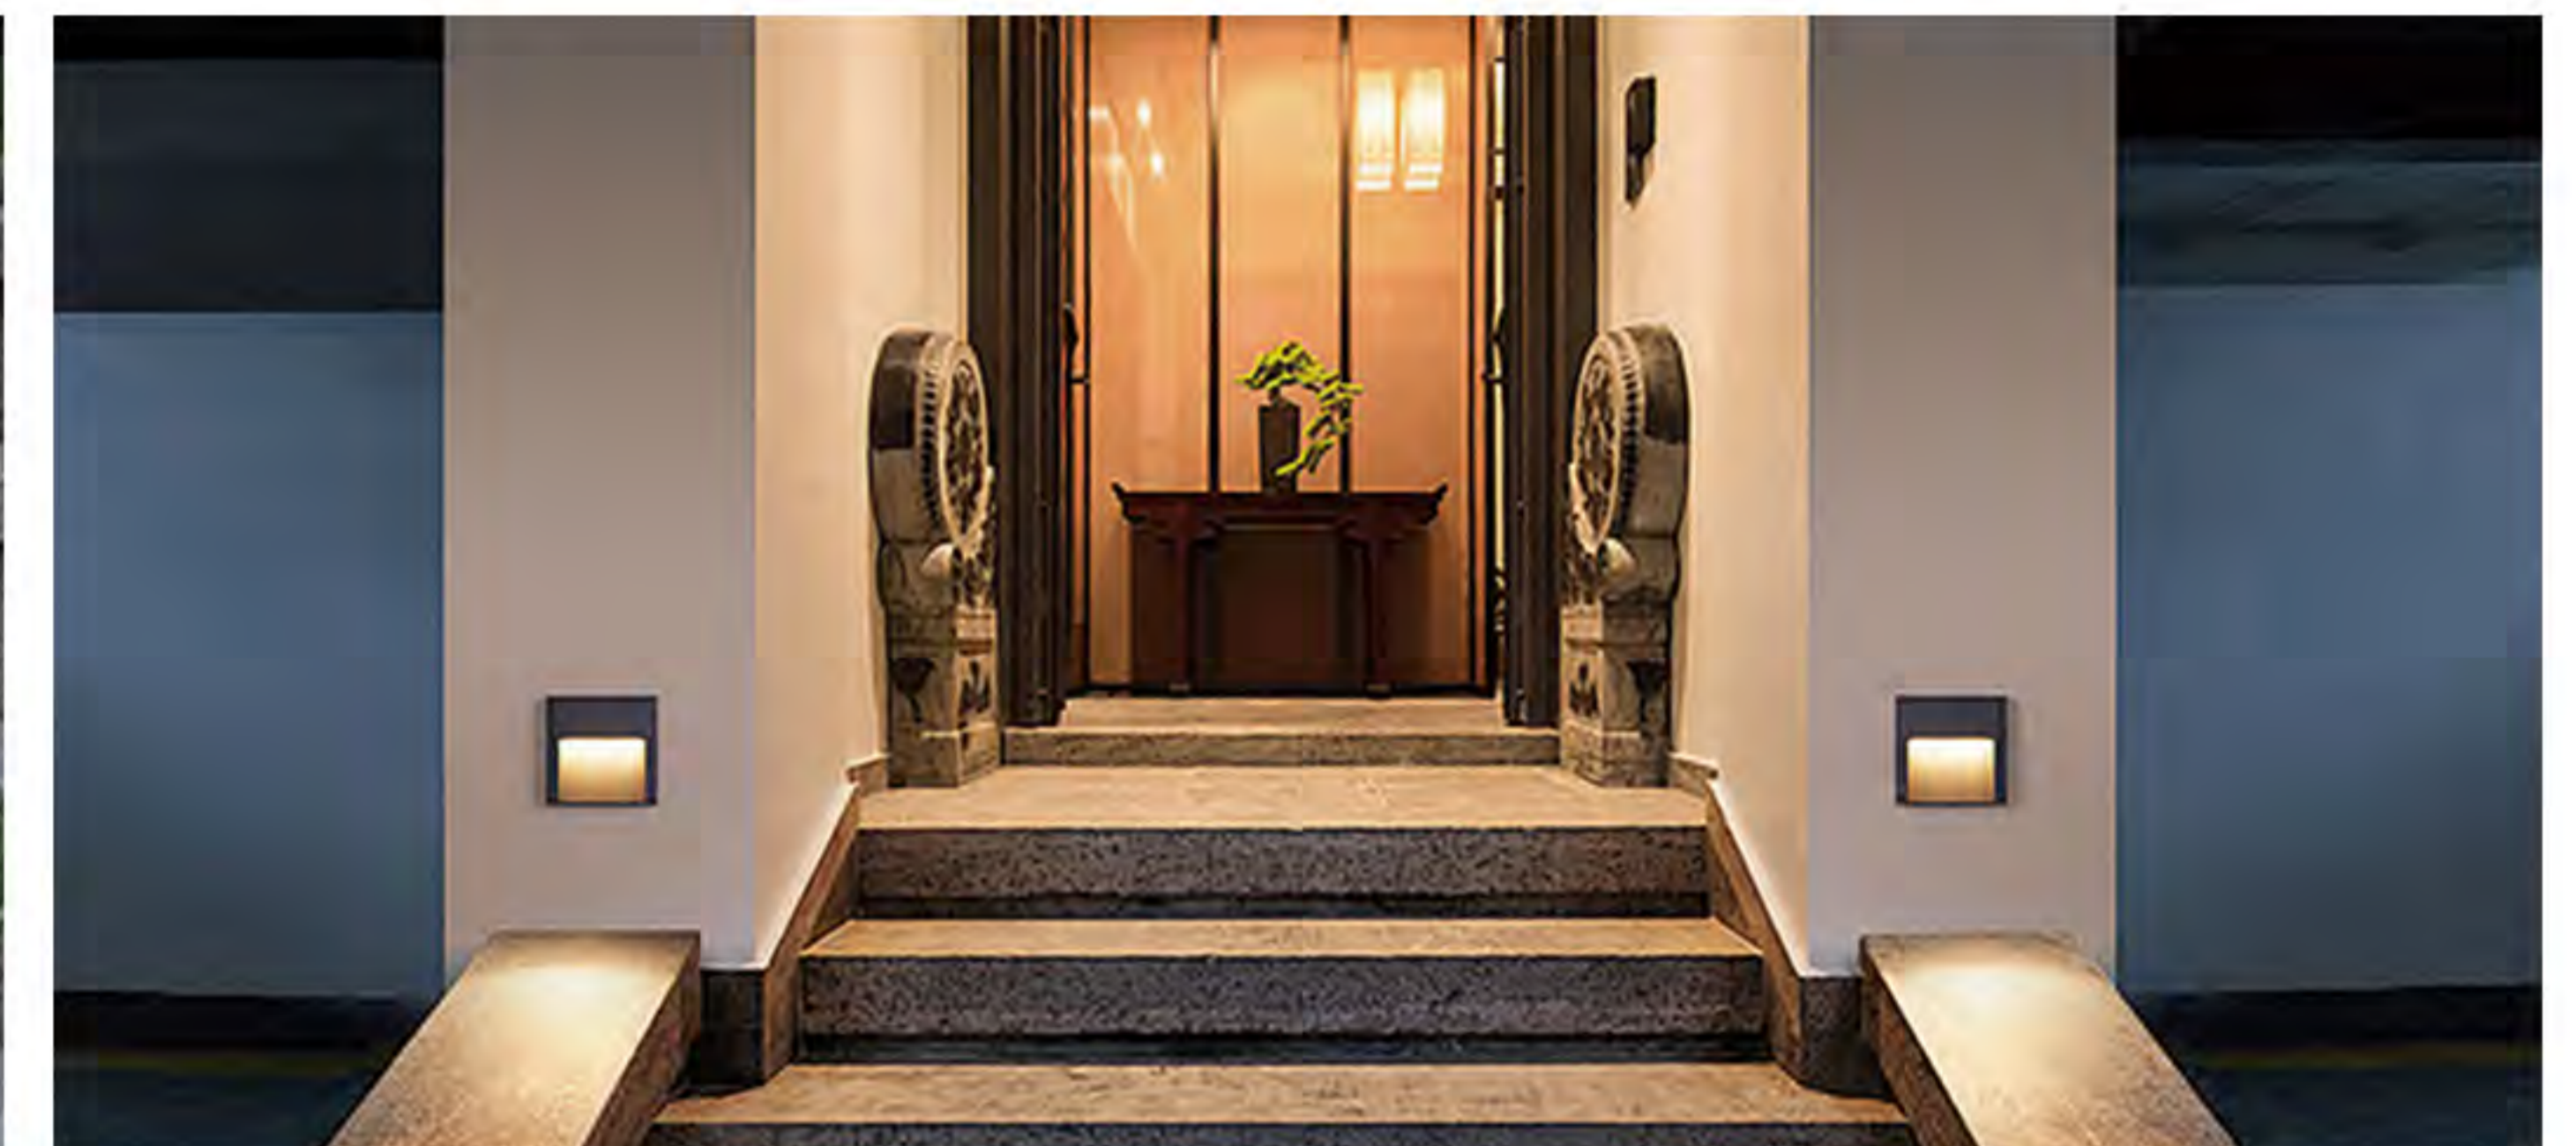

Technical Date (技术参数)

Item No.	Lamp Type	Power	LM	CCT	PF	Voltage	CRI	A	B	C (mm)
MB23-0301120	LED	3W	210	2700K-6000K	0.6	AC110-265V	80-90	Ø117	32	-
MB23-0301150	LED	7W	490	2700K-6000K	0.6	AC110-265V	80-90	Ø150	32	-
MB23-0301200	LED	10W	700	2700K-6000K	0.6	AC110-265V	80-90	Ø200	32	-
MB23-0302120	LED	3W	210	2700K-6000K	0.6	AC110-265V	80-90	117	120	32
MB23-0302150	LED	7W	490	2700K-6000K	0.6	AC110-265V	80-90	150	150	32
MB23-0302200	LED	10W	700	2700K-6000K	0.6	AC110-265V	80-90	200	200	32