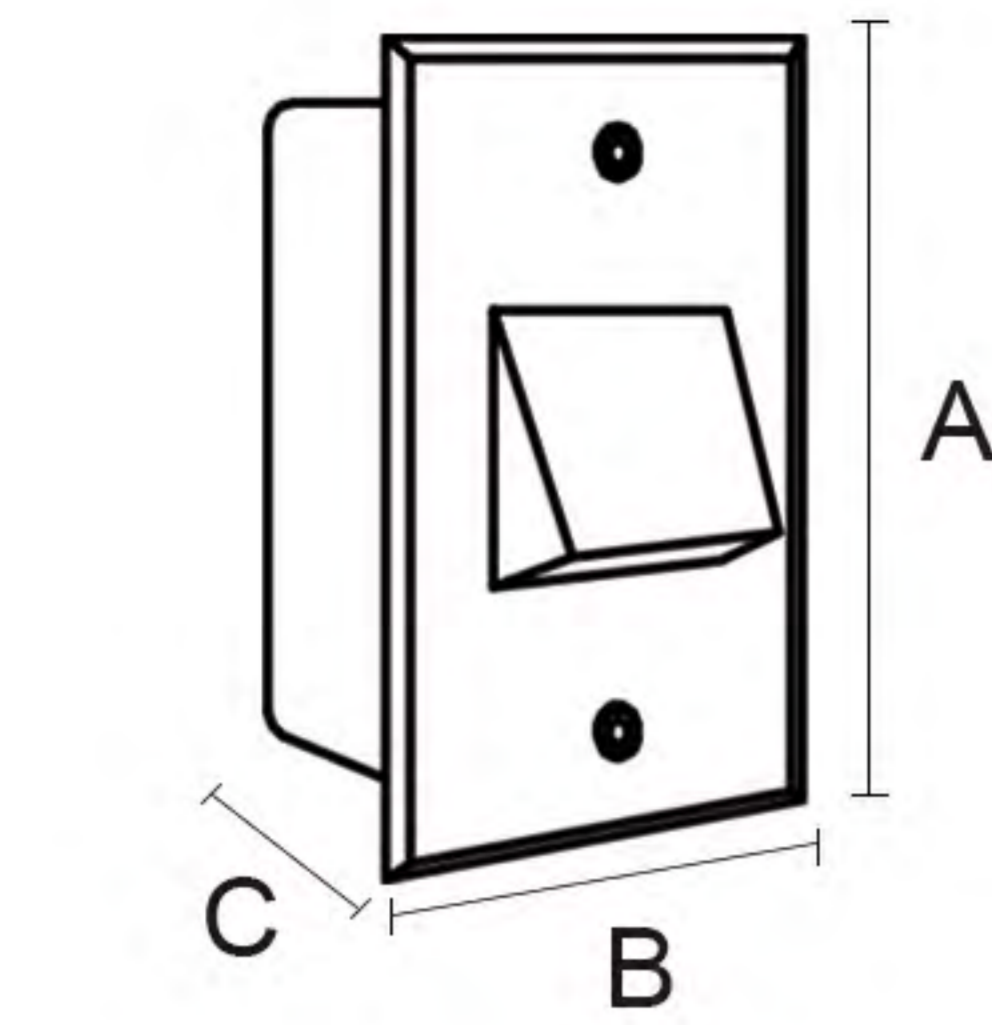

MB18-QJ09/MB18-QJ10

Features&Benefit (功能和优点)

Category (品类)	Step Light
Diffuser Material (扩散器材质)	PC
Cover Material (面盖材质)	Aluminum
Operating mode (运行)	Built in
Steuerbar (开关)	On/Off
IP (防水等级)	54
Mounting type (安装类型)	Recessed
Mounting location (安装位置)	Wall
Application environment (应用环境)	Indoor/Outdoor
Cut out (预埋件)	60*100*50mm/100*60*50mm
Body color (表面颜色)	Black/Dark Gray/Sliver Gray

Product Description (产品描述)

Suitable for building facades, underground parking lot entrances and exits, parks, corridors, staircases, passages, courtyards and other various scenes; the lamps and lanterns adopt a downward light-emitting method, the light is soft and not harsh.

Lightmap (光影图)

Technical Date (技术参数)

Item No.	Lamp Type	Power	LM	CCT	PF	Voltage	CRI	A	B	C (mm)
MB18-QJ09	LED	3W	210	2700K-6000K	0.6	AC110-265V	80-90	75	115	50
MB18-QJ10	LED	3W	210	2700K-6000K	0.6	AC110-265V	80-90	115	75	50