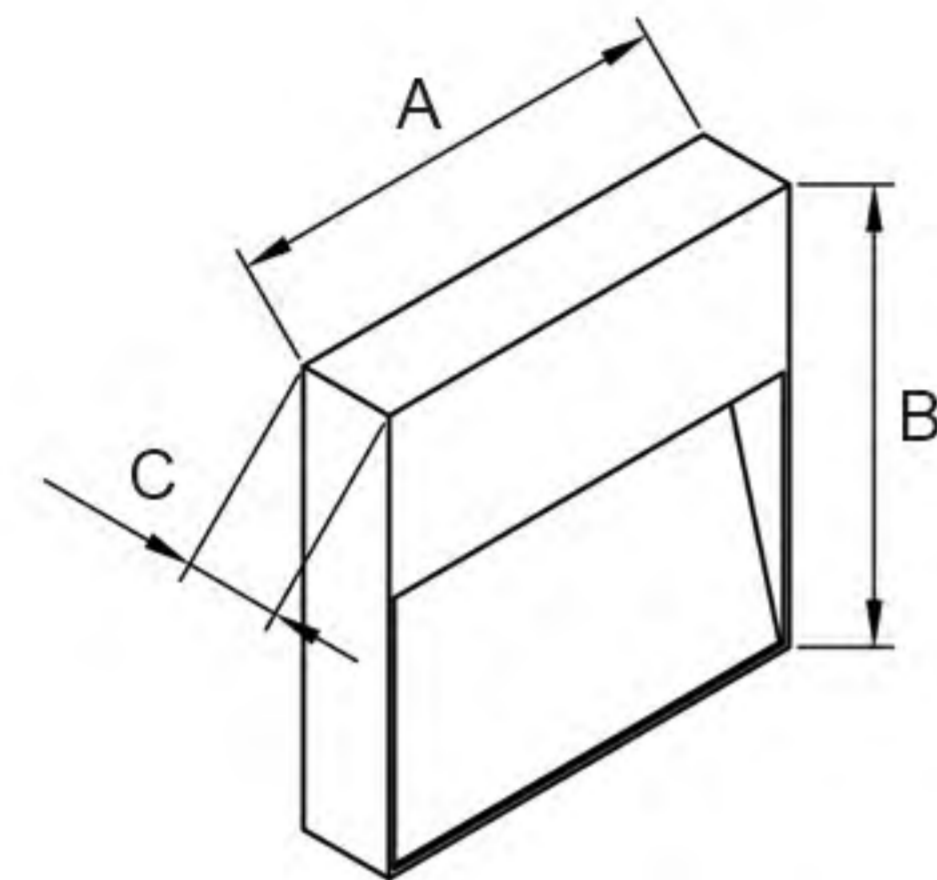

Features&Benefit (功能和优点)

Category (品类)	Step Light
Diffuser Material (扩散器材质)	Glass
Cover Material (面盖材质)	Aluminum
Operating mode (运行)	Built in
Steuerbar (开关)	On/Off
IP (防水等级)	54
Mounting type (安装类型)	Wall mounted
Mounting location (安装位置)	Wall
Application environment (应用环境)	Indoor/Outdoor
Body color (表面颜色)	Black/Dark Gray/Sliver Gray

Product Description (产品描述)

Suitable for building facades, underground parking lot entrances and exits, parks, corridors, staircases, passages, courtyards and other various scenes; the lamps and lanterns adopt a downward light-emitting method, the light is soft and not harsh.