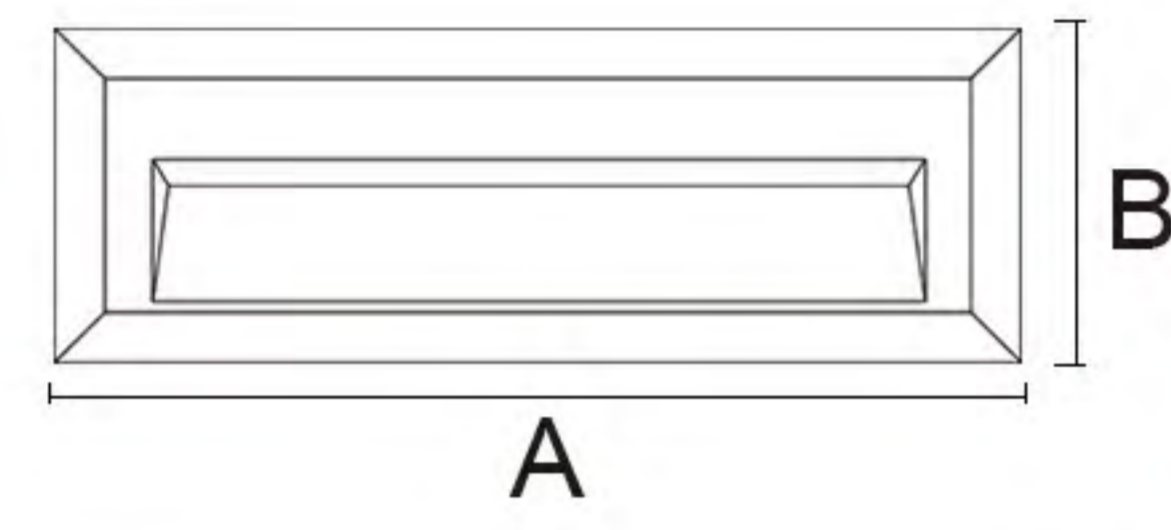

MB18-QJ12

Features&Benefit (功能和优点)

Category (品类)	Step Light
Diffuser Material (扩散器材质)	PC
Cover Material (面盖材质)	Aluminum
Operating mode (运行)	Built in
Steuerbar (开关)	On/Off
IP (防水等级)	54
Mounting type (安装类型)	Wall mounted
Mounting location (安装位置)	Wall
Application environment (应用环境)	Indoor/Outdoor
Body color (表面颜色)	Black/Dark Gray/Sliver Gray

Product Description (产品描述)

Suitable for building facades, underground parking lot entrances and exits, parks, corridors, staircases, passages, courtyards and other various scenes; the lamps and lanterns adopt a downward light-emitting method, the light is soft and not harsh.

Lightmap (光影图)

Technical Date (技术参数)

Item No.	Lamp Type	Power	LM	CCT	PF	Voltage	CRI	A	B	C (mm)
MB18-QJ12	LED	6W	420	2700K-6000K	0.6	AC110-265V	80-90	230	80	25
MB18-QJ12-1	LED	6W	420	2700K-6000K	0.6	AC110-265V	80-90	230	80	25