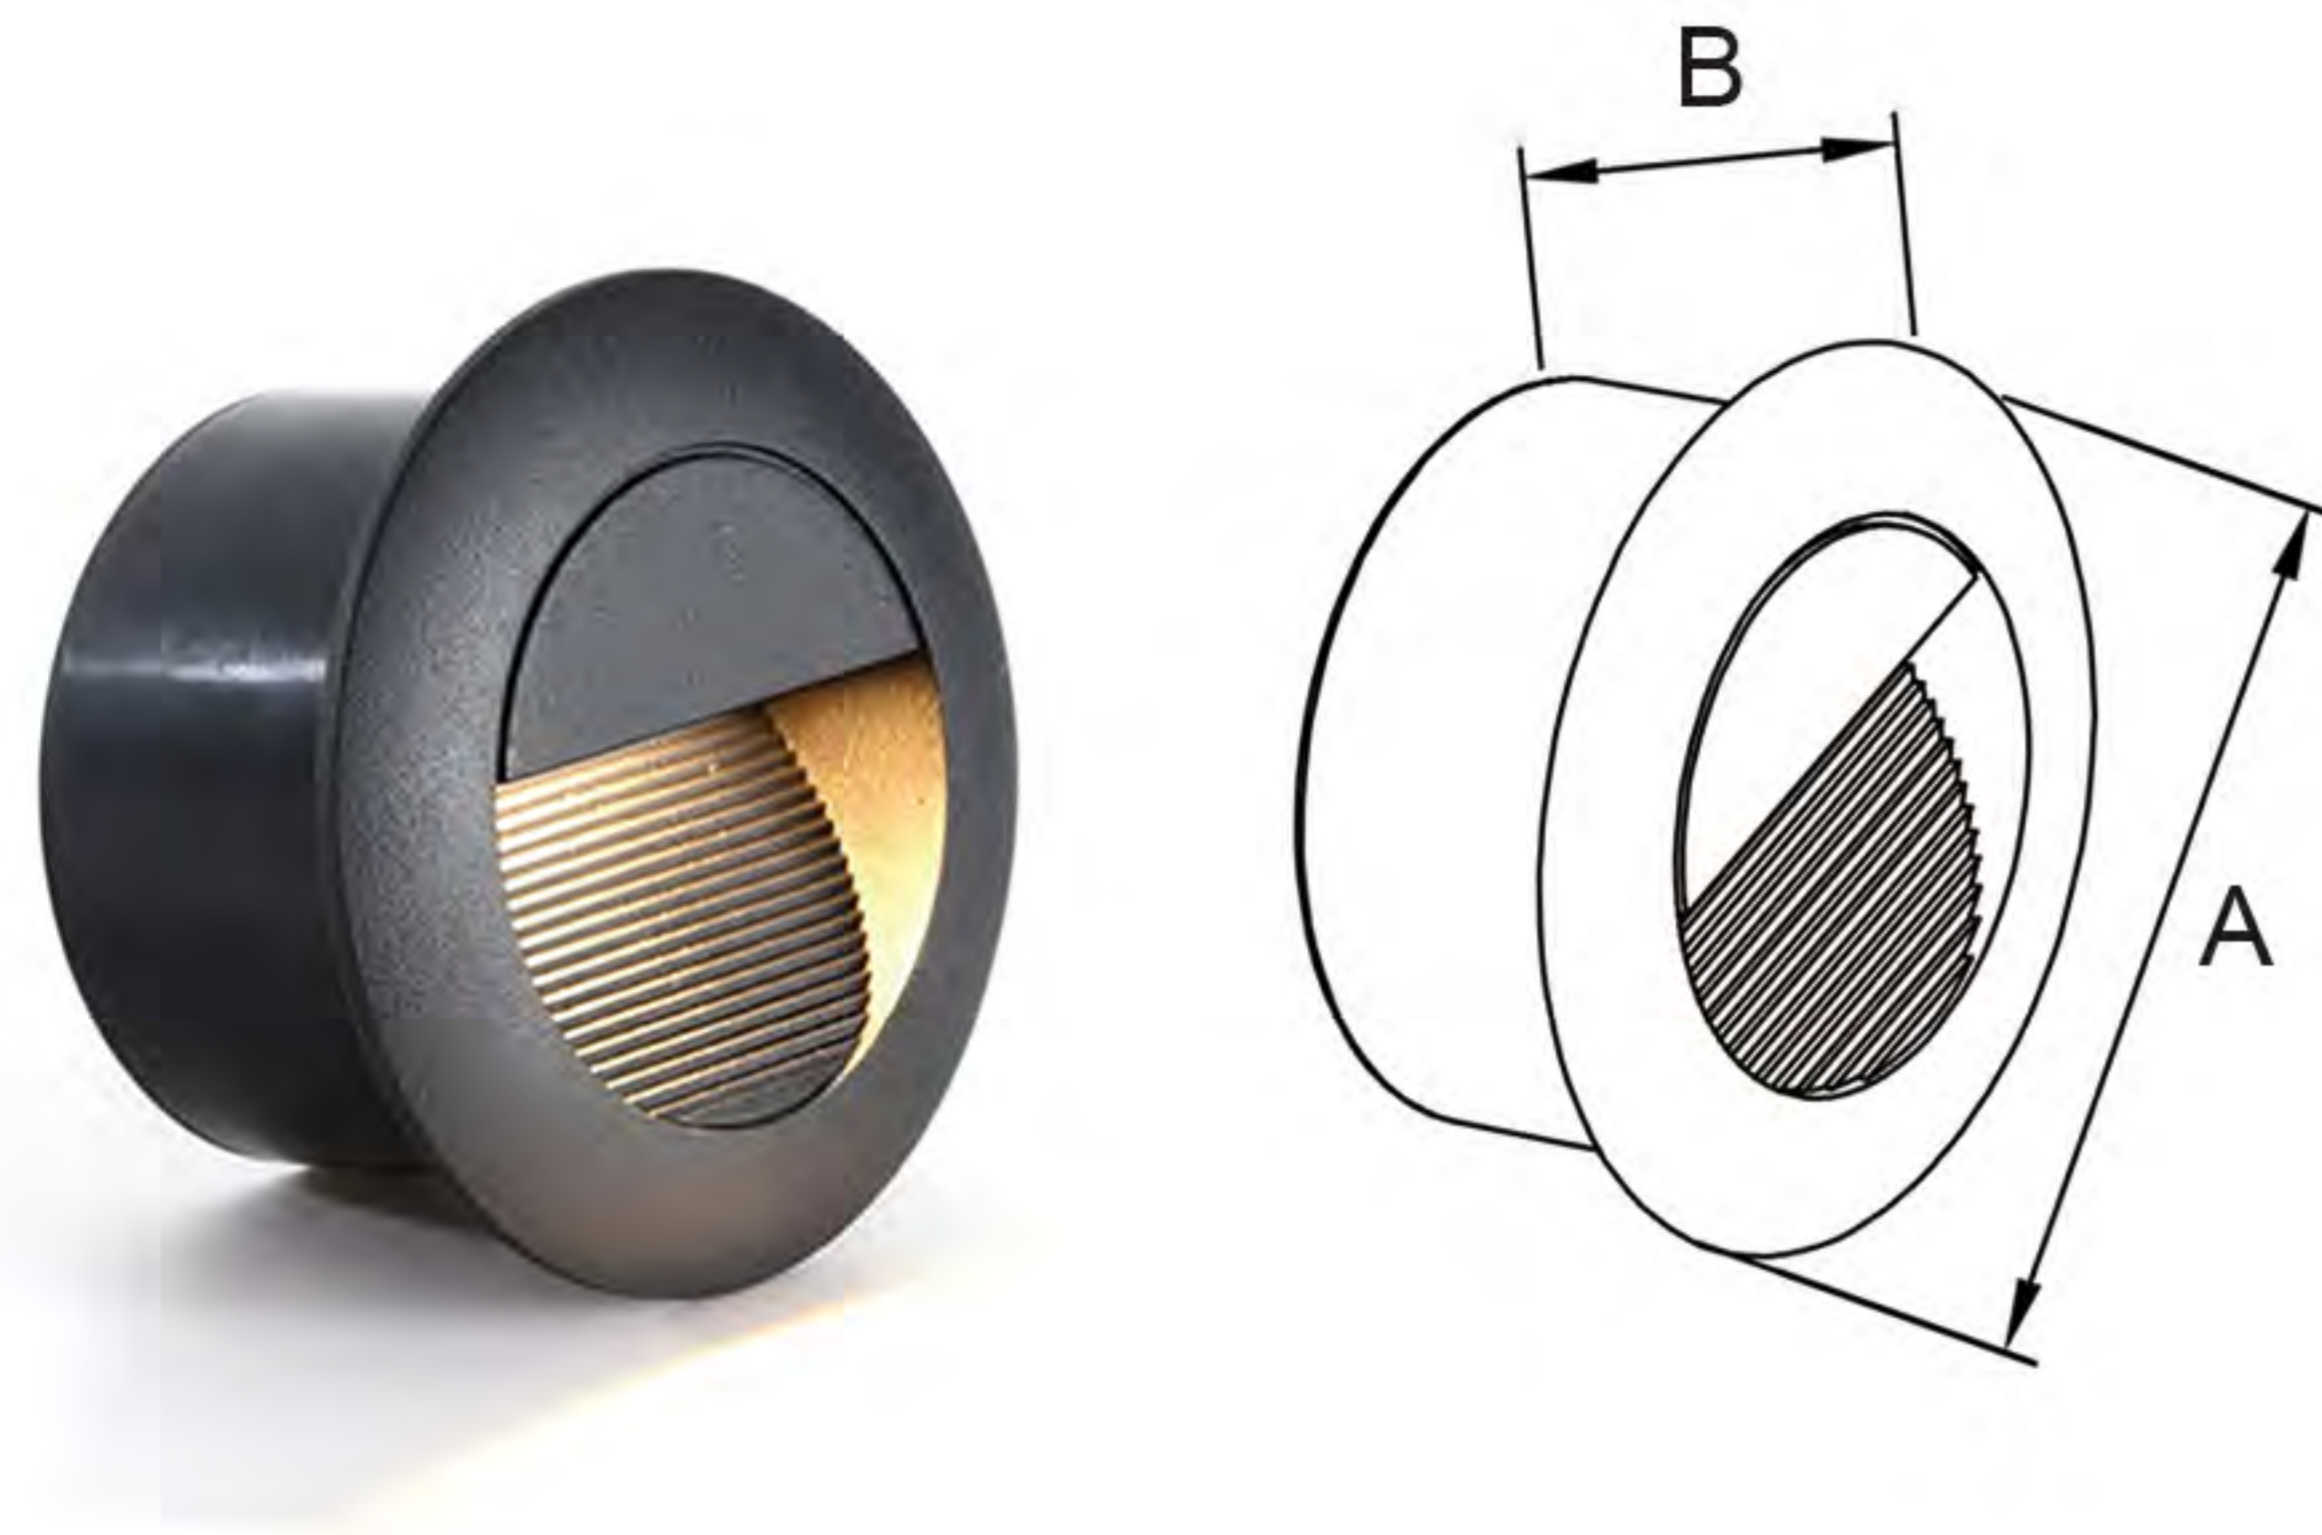

Lightmap (光影图)

side view (侧面图)

Technical Date (技术参数)

Item No.	Lamp Type	Power	LM	CCT	PF	Voltage	CRI	A	B	C (mm)
MB23-0303	LED	10W	700	2700K-6000K	0.6	AC110-265V	80-90	200	90	32

MB23-0304

Features&Benefit (功能和优点)