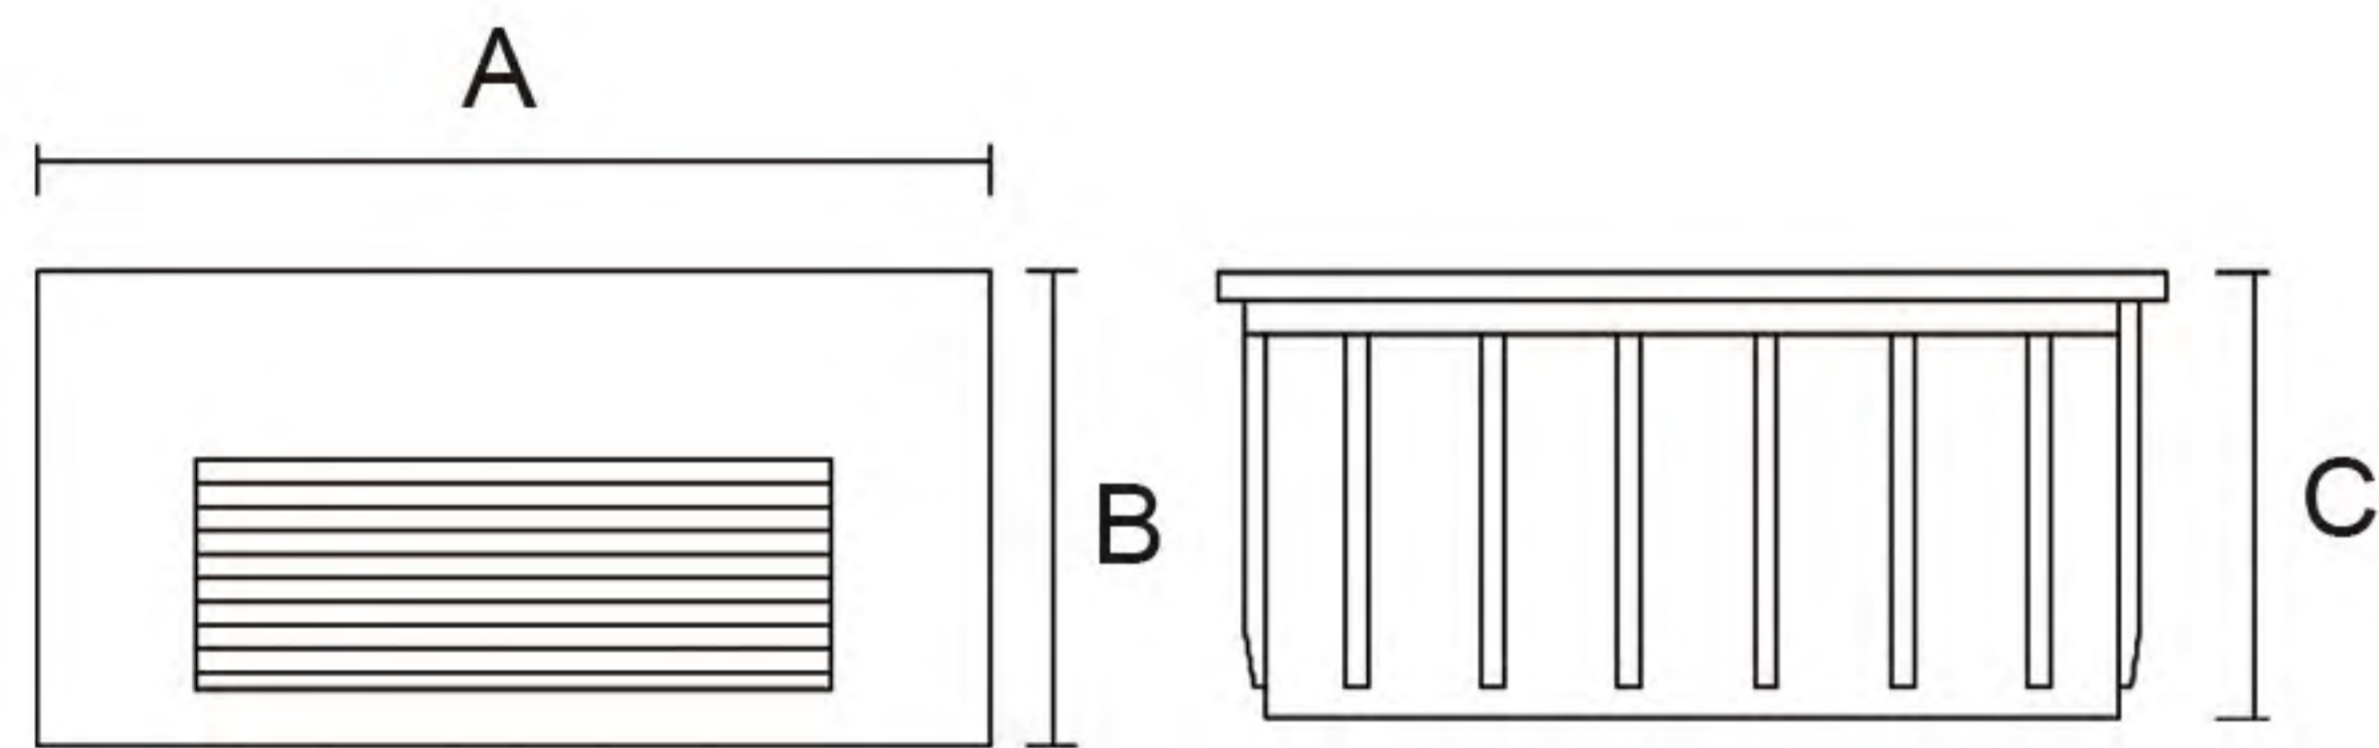

MB18-QJ17

Features&Benefit (功能和优点)

Category (品类)	Step Light
Diffuser Material (扩散器材质)	Glass
Cover Material (面盖材质)	Aluminum
Operating mode (运行)	Built in
Steuerbar (开关)	On/Off
IP (防水等级)	54
Mounting type (安装类型)	Recessed
Mounting location (安装位置)	Wall
Application environment (应用环境)	Indoor/Outdoor
Cut out (预埋件)	110*43*50mm/135*67*50mm
Body color (表面颜色)	Black/Dark Gray/Sliver Gray

Product Description (产品描述)

Suitable for building facades, underground parking lot entrances and exits, parks, corridors, staircases, passages, courtyards and other various scenes; the lamps and lanterns adopt a downward light-emitting method, the light is soft and not harsh.