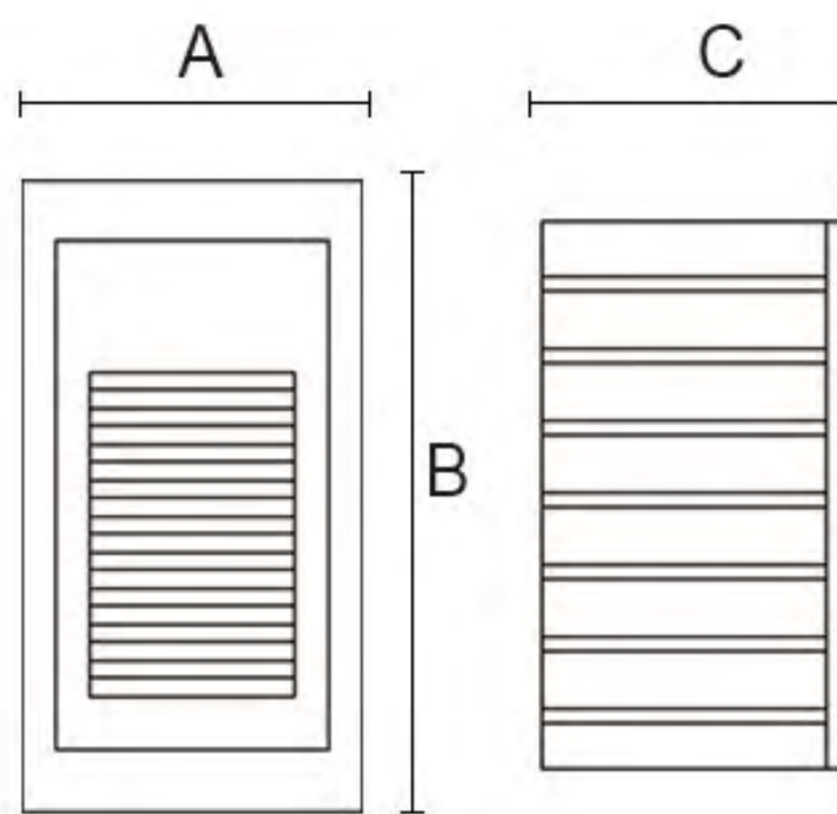

MB-50115/MB-50116

Features&Benefit (功能和优点)

Category (品类)	Step Light
Diffuser Material (扩散器材质)	Acrylic
Cover Material (面盖材质)	Aluminum
Operating mode (运行)	Built in
Steuerbar (开关)	On/Off
IP (防水等级)	54
Mounting type (安装类型)	Recessed
Mounting location (安装位置)	Wall
Application environment (应用环境)	Indoor/Outdoor
Cut out (预埋件)	50*200*55mm/50*100*55mm
Body color (表面颜色)	Black/Dark Gray/Sliver Gray

Product Description (产品描述)

Suitable for building facades, underground parking lot entrances and exits, parks, corridors, staircases, passages, courtyards and other various scenes; the lamps and lanterns adopt a downward light-emitting method, the light is soft and not harsh.

Lightmap (光影图)

Technical Date (技术参数)

Item No.	Lamp Type	Power	LM	CCT	PF	Voltage	CRI	A	B	C (mm)
MB-50115	LED	2W	140	2700K-6000K	0.6	AC110-265V	80-90	60	210	55
MB-50116	LED	2W	140	2700K-6000K	0.6	AC110-265V	80-90	60	105	55