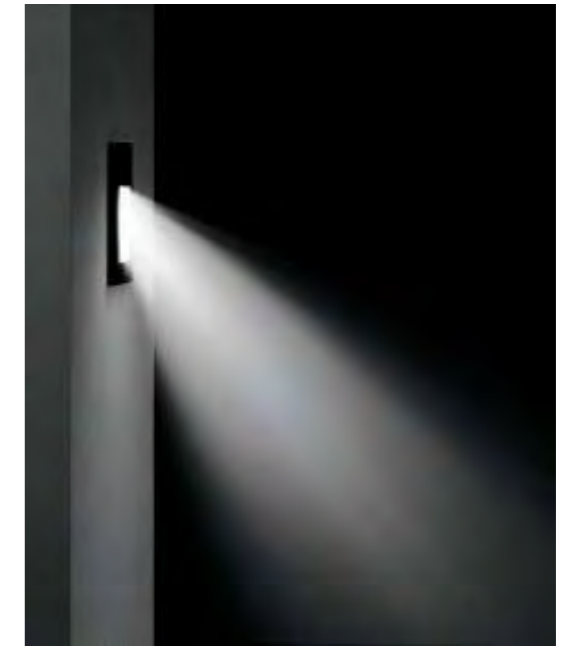

Material:

- The whole lamp is aluminum products, the built-in fitting is engineering plastic
- The diffuser is tempered glass
- All fasteners screws, nuts are stainless steel (exposed)

Craftwork:

- Anti ultraviolet radiation outdoor plastic powder
- Anti corrosion, anti acid and alkali

Light:

LED Module
5w/7w /9w

Color:

- Matt black
- Light matt grey
- Deep matt grey
- Matt coffee

AC 220V/50Hz IP55 +65°C -20°C CE CCC

Material:

- The whole lamp is aluminum products, the built-in fitting is engineering plastic
- The diffuser is tempered glass
- All fasteners screws, nuts are stainless steel (exposed)

Craftwork:

- Anti ultraviolet radiation outdoor plastic powder
- Anti corrosion, anti acid and alkali

Light:

LED Module
3w/6w

Color:

- Matt black
- Light matt grey
- Deep matt grey
- Matt coffee

AC 220V/50Hz IP65 +65°C -20°C CE CCC