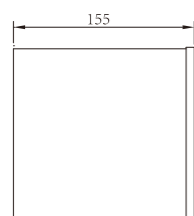

WD-Q046-A

Material:

- The whole lamp is aluminum products, the built-in fitting is stainless steel
- The diffuser is tempered glass
- All fasteners screws, nuts are stainless steel (exposed)

Craftwork:

- Anti ultraviolet radiation outdoor plastic powder
- Anti corrosion, anti acid and alkali

Light:

- LED Module 3w/6w/9w
- CFL E27 7-13w

Color:

- Matt black
- Light matt grey
- Deep matt grey
- Matt coffee

AC 220V/50Hz IP65 +65°C -20°C CE CCC

Light:

- LED Module 6w~12w
- CFL E27 7-16w

Light:

- LED Module 6w~12w