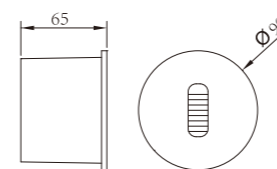

Material:

- The whole lamp is aluminum products, the built-in fitting is engineering plastic
- The diffuser is tempered glass
- All fasteners screws, nuts are stainless steel (exposed)

Craftwork:

- Anti ultraviolet radiation outdoor plastic powder
- Anti corrosion, anti acid and alkali

Light:

LED Module

1w/3w

Color:

Matt black Light matt grey Deep matt grey

Matt coffee

Material:

- The whole lamp is aluminum products, the built-in fitting is engineering plastic
- The diffuser is tempered glass
- All fasteners screws, nuts are stainless steel (exposed)

Craftwork:

- Anti ultraviolet radiation outdoor plastic powder
- Anti corrosion, anti acid and alkali

Light:

LED Module

1w/3w

Color:

Matt black Light matt grey Deep matt grey

Matt coffee