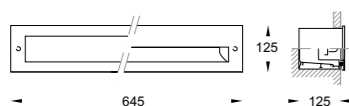

*Product series