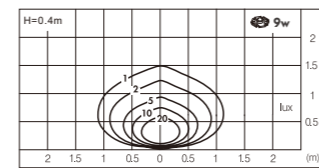

WD-Q107

Material:

- The whole lamp is aluminum products, the built-in fitting is engineering plastic
- The diffuser is tempered glass
- All fasteners screws, nuts are stainless steel (exposed)

Craftwork:

- Anti ultraviolet radiation outdoor plastic powder
- Anti corrosion, anti acid and alkali

Light:

LED Module
5w/7w /9w

Color:

- Matt black
- Light matt grey
- Deep matt grey
- Matt coffee

AC 220V/50Hz IP55 +65°C -20°C CE CCC