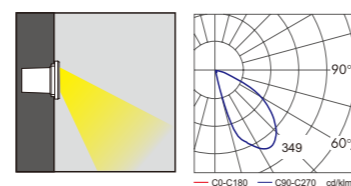

Material:

- The whole lamp is aluminum products, the built-in fitting is stainless steel
- The diffuser is tempered glass
- All fasteners screws, nuts are stainless steel (exposed)

Craftwork:

- Anti ultraviolet radiation outdoor plastic powder
- Anti corrosion, anti acid and alkali

Light:

- LED Module 3w/6w/9w
- CFL E27 7-13w

Color:

- Matt black
- Light matt grey
- Deep matt grey
- Matt coffee

AC 220V/50Hz IP65 +65°C -20°C CE CCC