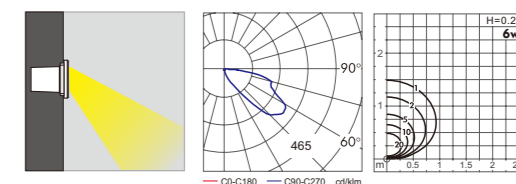

Material:

- The whole lamp is aluminum products, the cover is aluminum or stainless steel, the built-in fitting is engineering plastic
- The diffuser is tempered glass
- All fasteners screws, nuts are stainless steel (exposed)

Craftwork:

- Anti ultraviolet radiation outdoor plastic powder
- Anti corrosion, anti acid and alkali

Light:

LED Module
3w/6w/9w/12w