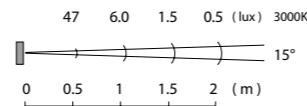

WD-Q109

Material:

- The whole lamp is aluminum products, the cover is aluminum or stainless steel
- The diffuser is tempered glass
- All fasteners screws, nuts are stainless steel (exposed)

Craftwork:

- Anti ultraviolet radiation outdoor plastic powder
- Anti corrosion, anti acid and alkali

Light:

LED Module
3w/6w

Color:

- Matt black
- Light matt grey
- Deep matt grey
- Matt coffee

AC 220V/50Hz IP65 +65°C -20°C CE CCC

Material:

- The whole lamp is aluminum products, the built-in fitting is engineering plastic
- The diffuser is tempered glass
- All fasteners screws, nuts are stainless steel (exposed)

Craftwork:

- Anti ultraviolet radiation outdoor plastic powder
- Anti corrosion, anti acid and alkali

Light:

LED Module
1w/2w/3w

Color:

- Matt black
- Light matt grey
- Deep matt grey
- Matt coffee

AC 220V/50Hz IP65 +65°C -20°C CE CCC