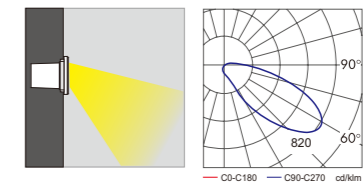

WD-Q107

Material:

- The whole lamp is aluminum products, the built-in fitting is engineering plastic
- The diffuser is tempered glass
- All fasteners screws, nuts are stainless steel (exposed)

Craftwork:

- Anti ultraviolet radiation outdoor plastic powder
- Anti corrosion, anti acid and alkali

Light:

LED Module
5w/7w /9w

Color:

- Matt black
- Light matt grey
- Deep matt grey
- Matt coffee

AC 220V/50Hz IP55 +65°C -20°C CE CCC