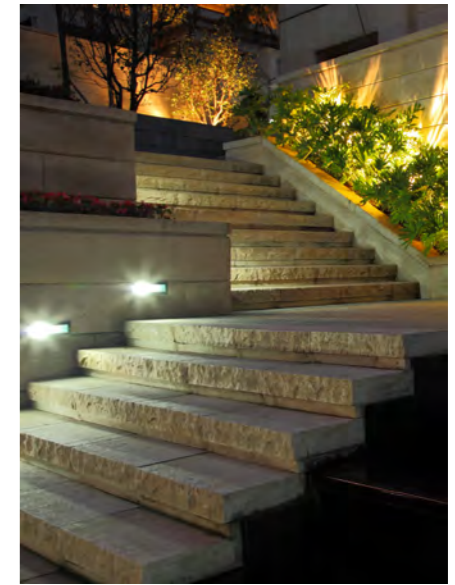

*Product series

Material:

- The whole lamp is aluminum products, the built-in fitting is engineering plastic
- The diffuser is tempered glass
- All fasteners screws, nuts are stainless steel (exposed)

Craftwork:

- Anti ultraviolet radiation outdoor plastic powder
- Anti corrosion, anti acid and alkali

Light:

LED Module
3w~6w

Color:

- Matt black
- Light matt grey
- Deep matt grey
- Matt coffee

AC 220V/50Hz IP65 +65°C -20°C CE

Material:

- The whole lamp is aluminum products, The cover is aluminum or stainless steel
- The diffuser is tempered glass
- All fasteners screws, nuts are stainless steel (exposed)

Craftwork:

- Anti ultraviolet radiation outdoor plastic powder
- Anti corrosion, anti acid and alkali

Light:

LED Module
3w/5w/6w/8w

Color:

- Matt black
- Light matt grey
- Deep matt grey
- Matt coffee

AC 220V/50Hz IP65 +65°C -20°C CE