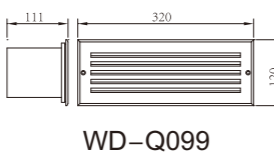

WD-Q098

WD-Q099