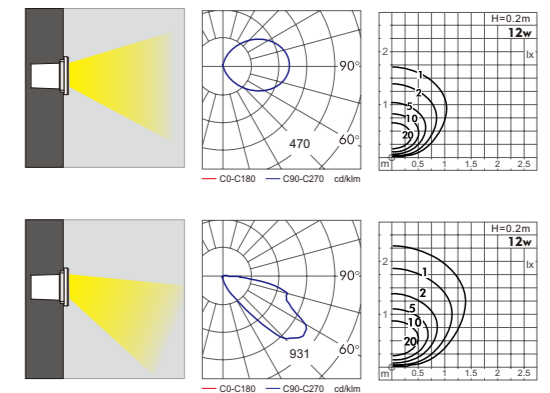

Material:

- The whole lamp is aluminum products, The cover is aluminum or stainless steel
- The diffuser is tempered glass
- All fasteners screws, nuts are stainless steel (exposed)

Craftwork:

- Anti ultraviolet radiation outdoor plastic powder
- Anti corrosion, anti acid and alkali

Light:

LED Module
3w/5w/6w/8w

Color:

- Matt black
- Light matt grey
- Deep matt grey
- Matt coffee

AC 220V/50Hz IP65 +65°C -20°C CE