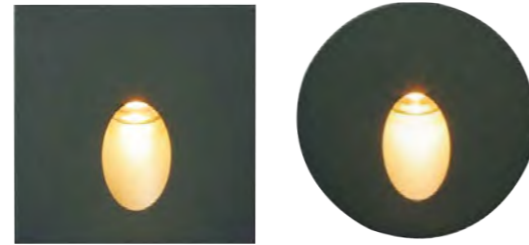

- a Standard installation: the embedded barrel fixed on the wall, the lamp body with shrapnel in the embedded barrel;
- b Quick installation: direct opening with shrapnel in the wall;

Material:

- The whole lamp is aluminum products, the built-in fitting is engineering plastic
- The diffuser is optical lens and tempered glass
- All fasteners screws, nuts are stainless steel (exposed)

Craftwork:

- Anti ultraviolet radiation outdoor plastic powder
- Anti corrosion, anti acid and alkali

Light:

LED Module
1w/3w

Color:

- Matt black
- Light matt grey
- Deep matt grey
- Matt coffee

AC 220V/50Hz IP65 +65°C -20°C CE CCC