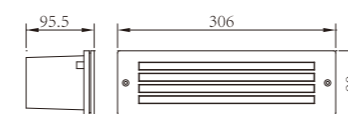

Material:

- The whole lamp is aluminum products, The cover is aluminum or stainless steel
- The diffuser is tempered glass
- All fasteners screws, nuts are stainless steel (exposed)

Craftwork:

- Anti ultraviolet radiation outdoor plastic powder
- Anti corrosion, anti acid and alkali

Light:

LED Module
3w/5w/6w/8w

Color:

- Matt black
- Light matt grey
- Deep matt grey
- Matt coffee

AC 220V/50Hz IP65 +65°C -20°C CE