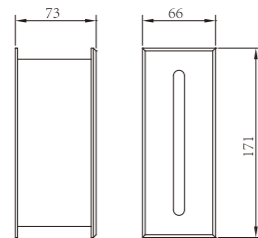

Material:

- The whole lamp is aluminum products, the cover is aluminum or stainless steel
- The diffuser is tempered glass
- All fasteners screws, nuts are stainless steel (exposed)

Craftwork:

- Anti ultraviolet radiation outdoor plastic powder
- Anti corrosion, anti acid and alkali

Light:

LED Module
3w/6w

Color:

- Matt black
- Light matt grey
- Deep matt grey
- Matt coffee

AC 220V/50Hz IP65 +65°C -20°C CE CCC