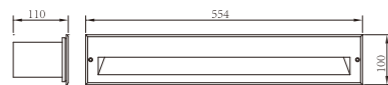

TFB

Surface / Recessed Wall Corner Light

WD-Q101

Material:

- The whole lamp is aluminum products, the cover is aluminum or stainless steel, the built-in fitting is engineering plastic
- The diffuser is tempered glass
- All fasteners screws, nuts are stainless steel (exposed)