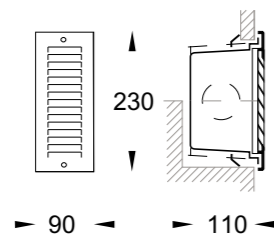

WD-Q107

Material:

- The whole lamp is aluminum products, the built-in fitting is engineering plastic
- The diffuser is tempered glass
- All fasteners screws, nuts are stainless steel (exposed)

Craftwork:

- Anti ultraviolet radiation outdoor plastic powder
- Anti corrosion, anti acid and alkali

Light:

LED Module
5w/7w /9w

Color:

- Matt black
- Light matt grey
- Deep matt grey
- Matt coffee

AC 220V/50Hz IP55 +65°C -20°C CE CCC