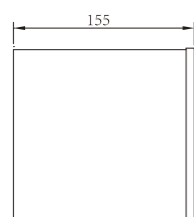

WD-Q046-B

Material:

- The whole lamp is aluminum products, the built-in fitting is stainless steel
- The diffuser is tempered glass
- All fasteners screws, nuts are stainless steel (exposed)

Craftwork:

- Anti ultraviolet radiation outdoor plastic powder
- Anti corrosion, anti acid and alkali

Light:

- LED Module 3w/6w/9w
- CFL E27 7-13w

Color:

- Matt black
- Light matt grey
- Deep matt grey
- Matt coffee

AC 220V/50Hz IP65 +65°C -20°C CE CCC

Light:

- LED Module 6w~12w
- CFL E27 7-16w

Light:

- LED Module 6w~12w