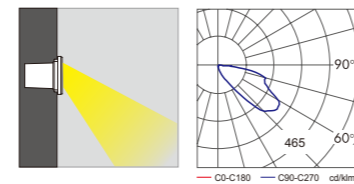

WD-Q107

Material:

- The whole lamp is aluminum products, the built-in fitting is engineering plastic
- The diffuser is tempered glass
- All fasteners screws, nuts are stainless steel (exposed)

Craftwork:

- Anti ultraviolet radiation outdoor plastic powder
- Anti corrosion, anti acid and alkali

Light:

LED Module
5w/7w /9w

Color:

- Matt black
- Light matt grey
- Deep matt grey
- Matt coffee

AC 220V/50Hz IP55 +65°C -20°C CE CCC