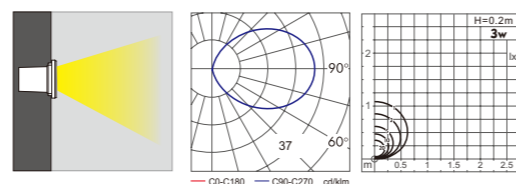

Material:

- The lamp is aluminum, the cover is stainless steel the built-in fitting is engineering plastic
- The diffuser is tempered glass
- All fasteners screws, nuts are stainless steel (exposed)

Craftwork:

- Anti ultraviolet radiation outdoor plastic powder
- Anti corrosion, anti acid and alkali

Light:

LED Module
3w/6w/9w/12w

Color:

- Matt black
- Light matt grey
- Deep matt grey
- Matt coffee

AC 220V/50Hz IP65 +65°C -20°C CE