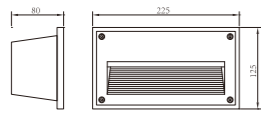

WD-Q018

Material:

- The whole lamp is aluminum products, the built-in fitting is engineering plastic
- The diffuser is tempered glass
- All fasteners screws, nuts are stainless steel (exposed)

Craftwork:

- Anti ultraviolet radiation outdoor plastic powder
- Anti corrosion, anti acid and alkali

Light:

- LED Module 3w/5w
- CFL E27 7-13w

Color:

- Matt black
- Light matt grey
- Deep matt grey
- Matt coffee

AC 220V/50Hz IP55 +65°C -20°C CE CCC

*Product series

Material:

- The whole lamp is aluminum products, the built-in fitting is engineering plastic
- The diffuser is tempered glass
- All fasteners screws, nuts are stainless steel (exposed)

Craftwork:

- Anti ultraviolet radiation outdoor plastic powder
- Anti corrosion, anti acid and alkali

Light:

- LED Module 3w/5w/9w/12w
- MH(CDM) G12 35w

Color:

- Matt black
- Light matt grey
- Deep matt grey
- Matt coffee

AC 220V/50Hz IP65 +65°C -20°C CE CCC