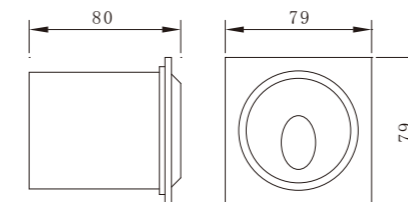

Color:

- Matt black
- Light matt grey
- Deep matt grey
- Matt coffee

AC 220V/50Hz IP65 +65°C -20°C CE CCC

WD-Q114