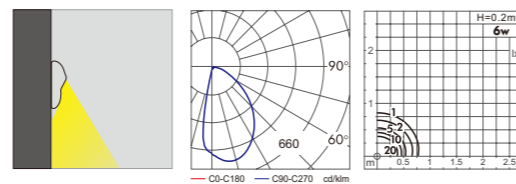

WD-Q111

Material:

- The whole lamp is aluminum products, the built-in fitting is engineering plastic
- The diffuser is tempered glass
- All fasteners screws, nuts are stainless steel (exposed)

Craftwork:

- Anti ultraviolet radiation outdoor plastic powder
- Anti corrosion, anti acid and alkali

Light:

LED Module
3w/6w

Color:

- Matt black
- Light matt grey
- Deep matt grey
- Matt coffee

AC 220V/50Hz IP65 +65°C -20°C CE CCC

Material:

- The whole lamp is aluminum products
- The diffuser is PMMA/PC
- All fasteners screws, nuts are stainless steel (exposed)

Craftwork:

- Anti ultraviolet radiation outdoor plastic powder
- Anti corrosion, anti acid and alkali

Light:

LED Module
3w/5w

Color:

- Matt black
- Light matt grey
- Deep matt grey
- Matt coffee

AC 220V/50Hz IP65 +65°C -20°C CE CCC