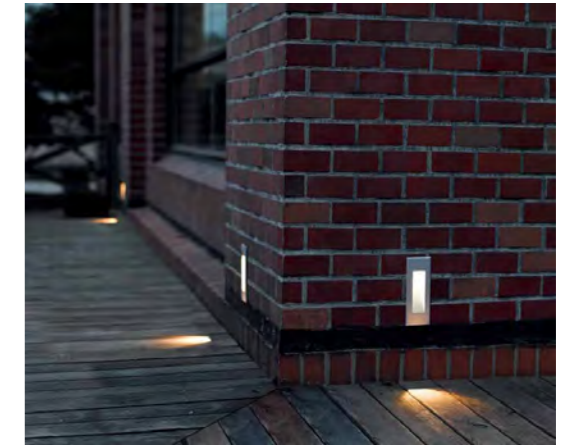

Material:

- The whole lamp is aluminum products, the cover is aluminum or stainless steel
- The diffuser is tempered glass
- All fasteners screws, nuts are stainless steel (exposed)

Craftwork:

- Anti ultraviolet radiation outdoor plastic powder
- Anti corrosion, anti acid and alkali

Light:

LED Module
3w/6w

Color:

- Matt black
- Light matt grey
- Deep matt grey
- Matt coffee

AC 220V/50Hz IP65 +65°C -20°C CE CCC

Material:

- The whole lamp is aluminum products, the built-in fitting is engineering plastic
- The diffuser is tempered glass
- All fasteners screws, nuts are stainless steel (exposed)

Craftwork:

- Anti ultraviolet radiation outdoor plastic powder
- Anti corrosion, anti acid and alkali

Light:

LED Module
1w/2w/3w

Color:

- Matt black
- Light matt grey
- Deep matt grey
- Matt coffee

AC 220V/50Hz IP65 +65°C -20°C CE CCC