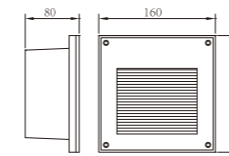

Material:

- The whole lamp is aluminum products, the built-in fitting is engineering plastic
- The diffuser is tempered glass
- All fasteners screws, nuts are stainless steel (exposed)

Craftwork:

- Anti ultraviolet radiation outdoor plastic powder
- Anti corrosion, anti acid and alkali

Light:

- LED Module 3w/5w
- CFL E27 7-13w

Color:

- Matt black
- Light matt grey
- Deep matt grey
- Matt coffee

AC 220V/50Hz IP55 +65°C -20°C CE CCC

WD-Q017

*Product series

Material:

- The whole lamp is aluminum products, the built-in fitting is engineering plastic
- The diffuser is tempered glass
- All fasteners screws, nuts are stainless steel (exposed)

Craftwork:

- Anti ultraviolet radiation outdoor plastic powder
- Anti corrosion, anti acid and alkali

Light:

- LED Module 3w/5w/9w/12w
- MH(CDM) G12 35w

Color:

- Matt black
- Light matt grey
- Deep matt grey
- Matt coffee

AC 220V/50Hz IP65 +65°C -20°C CE CCC