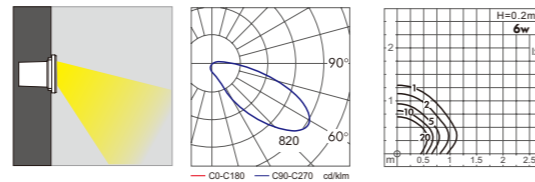

WD-Q018

Material:

- The whole lamp is aluminum products, the built-in fitting is engineering plastic
- The diffuser is tempered glass
- All fasteners screws, nuts are stainless steel (exposed)

Craftwork:

- Anti ultraviolet radiation outdoor plastic powder
- Anti corrosion, anti acid and alkali

Light:

- LED Module 3w/5w
- CFL E27 7-13w

Color:

- Matt black
- Light matt grey
- Deep matt grey
- Matt coffee

AC 220V/50Hz IP55 +65°C -20°C CE CCC

*Product series

Material:

- The whole lamp is aluminum products, the built-in fitting is engineering plastic
- The diffuser is tempered glass
- All fasteners screws, nuts are stainless steel (exposed)

Craftwork:

- Anti ultraviolet radiation outdoor plastic powder
- Anti corrosion, anti acid and alkali

Light:

- LED Module 3w/5w/9w/12w
- MH(CDM) G12 35w

Color:

- Matt black
- Light matt grey
- Deep matt grey
- Matt coffee

AC 220V/50Hz IP65 +65°C -20°C CE CCC