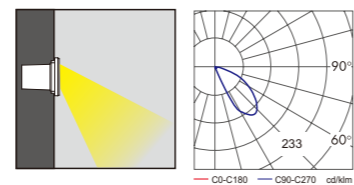

Material:

- The whole lamp is aluminum products, the built-in fitting is engineering plastic
- The diffuser is tempered glass
- All fasteners screws, nuts are stainless steel (exposed)

Craftwork:

- Anti ultraviolet radiation outdoor plastic powder
- Anti corrosion, anti acid and alkali

Light:

LED Module

1w/3w

Color:

Matt black Light matt grey Deep matt grey

Matt coffee