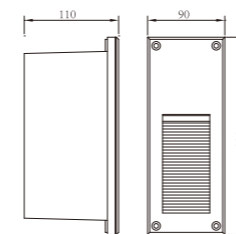

WD-Q108

Material:

- The whole lamp is aluminum products, the built-in fitting is engineering plastic
- The diffuser is tempered glass
- All fasteners screws, nuts are stainless steel (exposed)

Craftwork:

- Anti ultraviolet radiation outdoor plastic powder
- Anti corrosion, anti acid and alkali

Light:

LED Module
3w/6w

Color:

- Matt black
- Light matt grey
- Deep matt grey
- Matt coffee

AC 220V/50Hz IP65 +65°C -20°C CE CCC