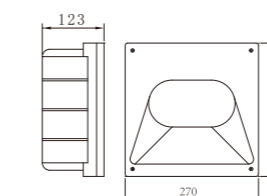

Light:

LED Module

3w/6w/9w

Color:

Matt black Light matt grey Deep matt grey

Matt coffee

AC 220V/50Hz IP65 +65°C -20°C CE CCC