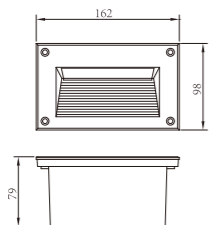

Material:

- The whole lamp is aluminum products, the built-in fitting is engineering plastic
- The diffuser is tempered glass
- All fasteners screws, nuts are stainless steel (exposed)

Craftwork:

- Anti ultraviolet radiation outdoor plastic powder
- Anti corrosion, anti acid and alkali

Light:

- LED Module 3w/5w
- CFL E27 7-13w

Color:

- Matt black
- Light matt grey
- Deep matt grey
- Matt coffee

AC 220V/50Hz IP55 +65°C -20°C CE CCC