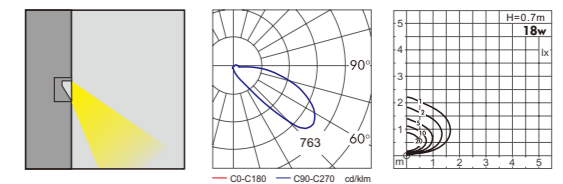

WD-Q096

Material:

- The whole lamp and cover is aluminum products, the built-in fitting is engineering plastic
- The diffuser is tempered glass
- All fasteners screws,nuts are stainless steel (exposed)

Craftwork:

- Anti ultraviolet radiation outdoor plastic powder
- Anti corrosion,anti acid and alkali

Light:

LED Module
2w~5w

Color:

- Matt black
- Light matt grey
- Deep matt grey
- Matt coffee

AC 220V/50Hz IP65 +65°C -20°C CE

Material:

- The whole lamp and cover is aluminum products, the built-in fitting is engineering plastic
- The diffuser is tempered glass
- All fasteners screws,nuts are stainless steel (exposed)

Craftwork:

- Anti ultraviolet radiation outdoor plastic powder
- Anti corrosion,anti acid and alkali

Light:

LED Module
2w~5w

Color:

- Matt black
- Light matt grey
- Deep matt grey
- Matt coffee

AC 220V/50Hz IP65 +65°C -20°C CE