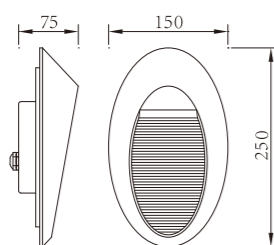

Material:

- The whole lamp is aluminum products, the built-in fitting is engineering plastic
- The diffuser is tempered glass
- All fasteners screws, nuts are stainless steel (exposed)

Craftwork:

- Anti ultraviolet radiation outdoor plastic powder
- Anti corrosion, anti acid and alkali

Light:

LED Module
3w/6w

Color:

- Matt black
- Light matt grey
- Deep matt grey
- Matt coffee

AC 220V/50Hz IP65 +65°C -20°C CE CCC