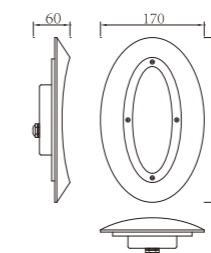

Material:

- The whole lamp is aluminum products
- The diffuser is PMMA/PC
- All fasteners screws, nuts are stainless steel (exposed)

Craftwork:

- Anti ultraviolet radiation outdoor plastic powder
- Anti corrosion, anti acid and alkali

Light:

LED Module
3w/5w

Color:

- Matt black
- Light matt grey
- Deep matt grey
- Matt coffee

AC 220V/50Hz IP65 +65°C -20°C CE CCC