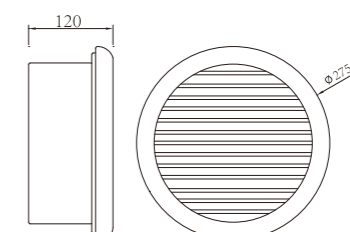

Light:

- LED Module 6w~12w