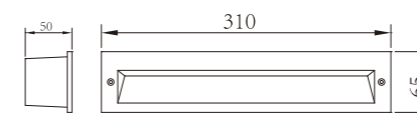

Material:

- The whole lamp and cover is aluminum products, the built-in fitting is engineering plastic
- The diffuser is tempered glass
- All fasteners screws,nuts are stainless steel (exposed)

Craftwork:

- Anti ultraviolet radiation outdoor plastic powder
- Anti corrosion,anti acid and alkali

Light:

LED Module
2w~5w

Color:

- Matt black
- Light matt grey
- Deep matt grey
- Matt coffee

AC 220V/50Hz IP65 +65°C -20°C CE