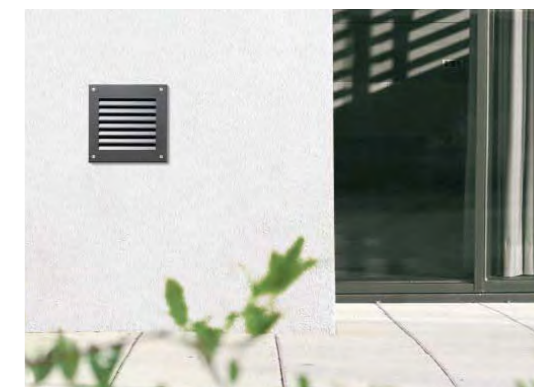

Material:

- The whole lamp is aluminum products, the cover is aluminum or stainless steel, the built-in fitting is engineering plastic
- The diffuser is tempered glass
- All fasteners screws, nuts are stainless steel (exposed)

Craftwork:

- Anti ultraviolet radiation outdoor plastic powder
- Anti corrosion, anti acid and alkali

Light:

LED Module
3w/6w/9w/12w

Color:

- Matt black
- Light matt grey
- Deep matt grey
- Matt coffee

AC 220V/50Hz IP65 +65°C -20°C CE

*Product series