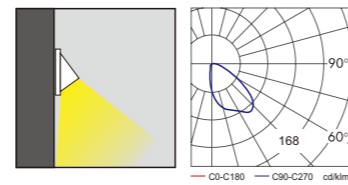

Material:

- The whole lamp is aluminum products
- The diffuser is tempered glass
- All fasteners screws,nuts are stainless steel (exposed)

Craftwork:

- Anti ultraviolet radiation outdoor plastic powder
- Anti corrosion,anti acid and alkali

Light:

LED Module
12w~18w

Color:

- Matt black
- Light matt grey
- Deep matt grey
- Matt coffee

AC 220V/50Hz IP65 +65°C -20°C CE CCC