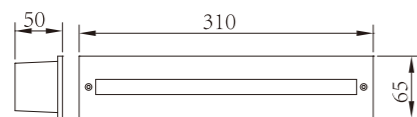

AC 220V/50Hz IP65 +65°C / -20°C CE CCC

*Product series

WD-Q096

Material:

- The whole lamp and cover is aluminum products, the built-in fitting is engineering plastic
- The diffuser is tempered glass
- All fasteners screws,nuts are stainless steel (exposed)