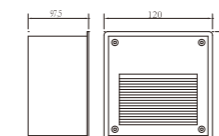

WD-Q016

*Product series