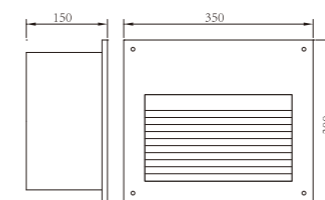

WD-Q095

Material:

- The whole lamp is aluminum products, the built-in fitting is engineering plastic
- The diffuser is tempered glass
- All fasteners screws, nuts are stainless steel (exposed)

Craftwork:

- Anti ultraviolet radiation outdoor plastic powder
- Anti corrosion, anti acid and alkali

Light:

- LED Module 3w/5w/9w/12w
- MH(CDM) G12 35w

Color:

- Matt black
- Light matt grey
- Deep matt grey
- Matt coffee

AC 220V/50Hz IP65 +65°C -20°C CE CCC