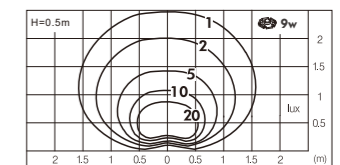

Material:

- The whole lamp is aluminum products, the built-in fitting is engineering plastic
- The diffuser is tempered glass
- All fasteners screws, nuts are stainless steel (exposed)

Craftwork:

- Anti ultraviolet radiation outdoor plastic powder
- Anti corrosion, anti acid and alkali

Light:

LED Module

3w/6w/9w