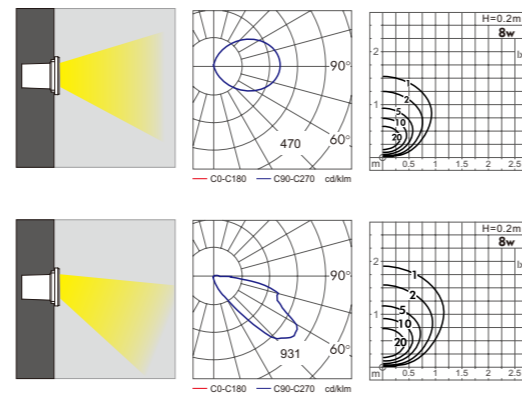

*Product series

Material:

- The whole lamp is aluminum products, the built-in fitting is engineering plastic
- The diffuser is tempered glass
- All fasteners screws, nuts are stainless steel (exposed)

Craftwork:

- Anti ultraviolet radiation outdoor plastic powder
- Anti corrosion, anti acid and alkali

Light:

LED Module
3w~6w

Color:

- Matt black
- Light matt grey
- Deep matt grey
- Matt coffee

AC 220V/50Hz IP65 +65°C -20°C CE