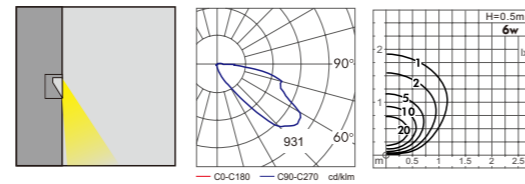

WD-Q096

Material:

- The whole lamp and cover is aluminum products, the built-in fitting is engineering plastic
- The diffuser is tempered glass
- All fasteners screws,nuts are stainless steel (exposed)

Craftwork:

- Anti ultraviolet radiation outdoor plastic powder
- Anti corrosion,anti acid and alkali

Light:

LED Module
2w~5w

Color:

- Matt black
- Light matt grey
- Deep matt grey
- Matt coffee

AC 220V/50Hz IP65 +65°C -20°C CE

Material:

- The whole lamp and cover is aluminum products, the built-in fitting is engineering plastic
- The diffuser is tempered glass
- All fasteners screws,nuts are stainless steel (exposed)

Craftwork:

- Anti ultraviolet radiation outdoor plastic powder
- Anti corrosion,anti acid and alkali

Light:

LED Module
2w~5w

Color:

- Matt black
- Light matt grey
- Deep matt grey
- Matt coffee

AC 220V/50Hz IP65 +65°C -20°C CE