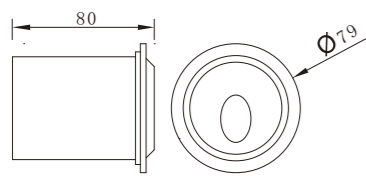

- a Standard installation: the embedded barrel fixed on the wall, the lamp body with shrapnel in the embedded barrel;
- b Quick installation: direct opening with shrapnel in the wall;

WD-Q115

Material:

- The whole lamp is aluminum products, the built-in fitting is engineering plastic
- The diffuser is optical lens and tempered glass
- All fasteners screws, nuts are stainless steel (exposed)

Craftwork:

- Anti ultraviolet radiation outdoor plastic powder
- Anti corrosion, anti acid and alkali

Light:

LED Module
1w/3w

Color:

- Matt black
- Light matt grey
- Deep matt grey
- Matt coffee

AC 220V/50Hz IP65 +65°C -20°C CE CCC