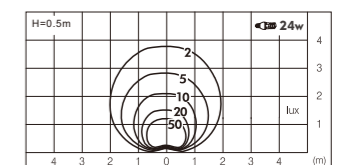

Material:

- The whole lamp is aluminum products, the built-in fitting is engineering plastic
- The diffuser is tempered glass
- All fasteners screws, nuts are stainless steel (exposed)

Craftwork:

- Anti ultraviolet radiation outdoor plastic powder
- Anti corrosion, anti acid and alkali

Light:

LED Module

3w/6w/9w