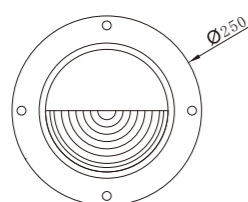

Material:

- The whole lamp is aluminum products, the built-in fitting is stainless steel
- The diffuser is tempered glass
- All fasteners screws, nuts are stainless steel (exposed)

Craftwork:

- Anti ultraviolet radiation outdoor plastic powder
- Anti corrosion, anti acid and alkali

Light:

- LED Module 3w/6w/9w
- CFL E27 7-13w

Color:

- Matt black
- Light matt grey
- Deep matt grey
- Matt coffee

AC 220V/50Hz IP65 +65°C -20°C CE CCC