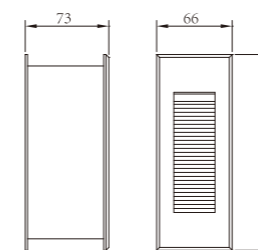

Material:

- The whole lamp is aluminum products, the built-in fitting is engineering plastic
- The diffuser is tempered glass
- All fasteners screws, nuts are stainless steel (exposed)

Craftwork:

- Anti ultraviolet radiation outdoor plastic powder
- Anti corrosion, anti acid and alkali

Light:

LED Module
1w/2w/3w

Color:

- Matt black
- Light matt grey
- Deep matt grey
- Matt coffee

AC 220V/50Hz IP65 +65°C -20°C CE CCC