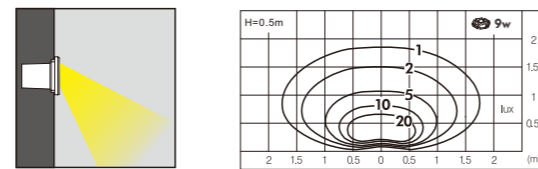

Material:

- The whole lamp is aluminum products, the built-in fitting is engineering plastic
- The diffuser is tempered glass
- All fasteners screws, nuts are stainless steel (exposed)

Craftwork:

- Anti ultraviolet radiation outdoor plastic powder
- Anti corrosion, anti acid and alkali

Light:

LED Module

3w/6w

Color:

Matt black Light matt grey Deep matt grey

Matt coffee

AC 220V/50Hz IP65 +65°C -20°C CE CCC