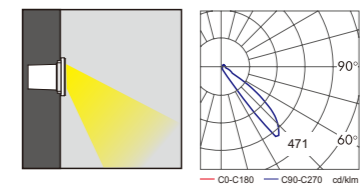

Material:

- The whole lamp is aluminum products, the built-in fitting is engineering plastic
- The diffuser is tempered glass
- All fasteners screws, nuts are stainless steel (exposed)

Craftwork:

- Anti ultraviolet radiation outdoor plastic powder
- Anti corrosion, anti acid and alkali

Light:

LED Module

1w/3w

Color:

Matt black Light matt grey Deep matt grey

Matt coffee