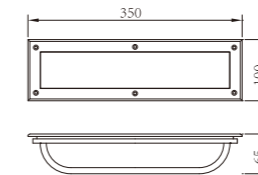

*Product series

Material:

- The whole lamp is aluminum products, the built-in fitting is engineering plastic
- The diffuser is tempered glass
- All fasteners screws, nuts are stainless steel (exposed)

Craftwork:

- Anti ultraviolet radiation outdoor plastic powder
- Anti corrosion, anti acid and alkali

Light:

LED Module
3w~6w

Color:

- Matt black
- Light matt grey
- Deep matt grey
- Matt coffee

AC 220V/50Hz IP65 +65°C -20°C CE

WD-Q102

Material:

- The whole lamp is aluminum products, The cover is aluminum or stainless steel
- The diffuser is tempered glass
- All fasteners screws, nuts are stainless steel (exposed)

Craftwork:

- Anti ultraviolet radiation outdoor plastic powder
- Anti corrosion, anti acid and alkali

Light:

LED Module
3w/5w/6w/8w

Color:

- Matt black
- Light matt grey
- Deep matt grey
- Matt coffee

AC 220V/50Hz IP65 +65°C -20°C CE