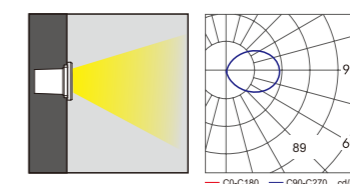

Light:

- LED Module 6w~12w
- CFL E27 7-16w