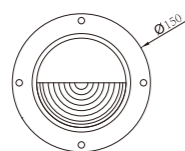

WD-Q046-B

Material:

- The whole lamp is aluminum products, the built-in fitting is stainless steel
- The diffuser is tempered glass
- All fasteners screws, nuts are stainless steel (exposed)

Craftwork:

- Anti ultraviolet radiation outdoor plastic powder
- Anti corrosion, anti acid and alkali

Light:

- LED Module 3w/6w/9w
- CFL E27 7-13w

Color:

- Matt black
- Light matt grey
- Deep matt grey
- Matt coffee

AC 220V/50Hz IP65 +65°C -20°C CE CCC

Light:

- LED Module 6w~12w
- CFL E27 7-16w

Light:

- LED Module 6w~12w