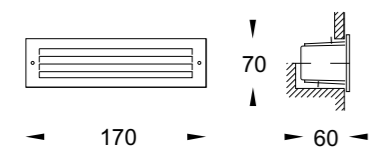

*Product series

WD-Q098

WD-Q099

Material:

- The whole lamp is aluminum products, the built-in fitting is engineering plastic
- The diffuser is tempered glass
- All fasteners screws, nuts are stainless steel (exposed)

Craftwork:

- Anti ultraviolet radiation outdoor plastic powder
- Anti corrosion, anti acid and alkali

Light:

LED Module
3w~6w

Color:

- Matt black
- Light matt grey
- Deep matt grey
- Matt coffee

AC 220V/50Hz IP65 +65°C -20°C CE

Material:

- The whole lamp is aluminum products, The cover is aluminum or stainless steel
- The diffuser is tempered glass
- All fasteners screws, nuts are stainless steel (exposed)

Craftwork:

- Anti ultraviolet radiation outdoor plastic powder
- Anti corrosion, anti acid and alkali

Light:

LED Module
3w/5w/6w/8w

Color:

- Matt black
- Light matt grey
- Deep matt grey
- Matt coffee

AC 220V/50Hz IP65 +65°C -20°C CE