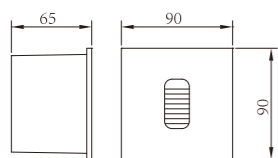

Material:

- The whole lamp is aluminum products, the built-in fitting is engineering plastic
- The diffuser is tempered glass
- All fasteners screws, nuts are stainless steel (exposed)

Craftwork:

- Anti ultraviolet radiation outdoor plastic powder
- Anti corrosion, anti acid and alkali

Light:

LED Module

1w/3w

Color:

Matt black Light matt grey Deep matt grey

Matt coffee

Material:

- The whole lamp is aluminum products, the built-in fitting is engineering plastic
- The diffuser is tempered glass
- All fasteners screws, nuts are stainless steel (exposed)

Craftwork:

- Anti ultraviolet radiation outdoor plastic powder
- Anti corrosion, anti acid and alkali

Light:

LED Module

1w/3w

Color:

Matt black Light matt grey Deep matt grey

Matt coffee