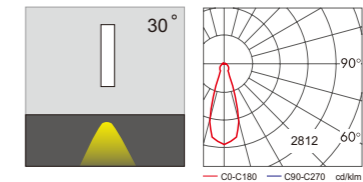

WD-Q109

Material:

- The whole lamp is aluminum products, the cover is aluminum or stainless steel
- The diffuser is tempered glass
- All fasteners screws, nuts are stainless steel (exposed)

Craftwork:

- Anti ultraviolet radiation outdoor plastic powder
- Anti corrosion, anti acid and alkali

Light:

LED Module
3w/6w

Color:

- Matt black
- Light matt grey
- Deep matt grey
- Matt coffee

AC 220V/50Hz IP65 +65°C -20°C CE CCC

Material:

- The whole lamp is aluminum products, the built-in fitting is engineering plastic
- The diffuser is tempered glass
- All fasteners screws, nuts are stainless steel (exposed)

Craftwork:

- Anti ultraviolet radiation outdoor plastic powder
- Anti corrosion, anti acid and alkali

Light:

LED Module
1w/2w/3w

Color:

- Matt black
- Light matt grey
- Deep matt grey
- Matt coffee

AC 220V/50Hz IP65 +65°C -20°C CE CCC