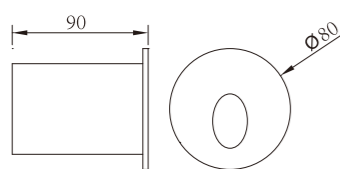

- a Standard installation: the embedded barrel fixed on the wall, the lamp body with shrapnel in the embedded barrel;
- b Quick installation: direct opening with shrapnel in the wall;

WD-Q113

Material:

- The whole lamp is aluminum products, the built-in fitting is engineering plastic
- The diffuser is optical lens and tempered glass
- All fasteners screws, nuts are stainless steel (exposed)

Craftwork:

- Anti ultraviolet radiation outdoor plastic powder
- Anti corrosion, anti acid and alkali

Light:

LED Module
1w/3w

Color:

- Matt black
- Light matt grey
- Deep matt grey
- Matt coffee

AC 220V/50Hz IP65 +65°C -20°C CE CCC