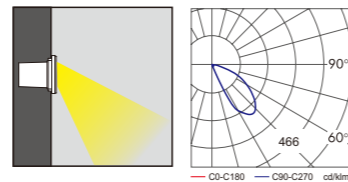

- a Standard installation: the embedded barrel fixed on the wall, the lamp body with shrapnel in the embedded barrel;
- b Quick installation: direct opening with shrapnel in the wall;

WD-Q115

Material:

- The whole lamp is aluminum products, the built-in fitting is engineering plastic
- The diffuser is optical lens and tempered glass
- All fasteners screws, nuts are stainless steel (exposed)

Craftwork:

- Anti ultraviolet radiation outdoor plastic powder
- Anti corrosion, anti acid and alkali

Light:

LED Module
1w/3w

Color:

- Matt black
- Light matt grey
- Deep matt grey
- Matt coffee

AC 220V/50Hz IP65 +65°C -20°C CE CCC