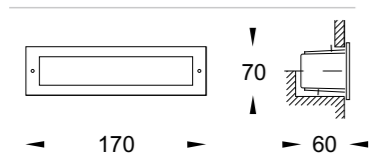

*Product series

Material:

- The whole lamp is aluminum products, the built-in fitting is engineering plastic
- The diffuser is tempered glass
- All fasteners screws, nuts are stainless steel (exposed)

Craftwork:

- Anti ultraviolet radiation outdoor plastic powder
- Anti corrosion, anti acid and alkali

Light:

LED Module
3w~6w

Color:

- Matt black
- Light matt grey
- Deep matt grey
- Matt coffee

AC 220V/50Hz IP65 +65°C -20°C CE

Material:

- The whole lamp is aluminum products, The cover is aluminum or stainless steel
- The diffuser is tempered glass
- All fasteners screws, nuts are stainless steel (exposed)

Craftwork:

- Anti ultraviolet radiation outdoor plastic powder
- Anti corrosion, anti acid and alkali

Light:

LED Module
3w/5w/6w/8w

Color:

- Matt black
- Light matt grey
- Deep matt grey
- Matt coffee

AC 220V/50Hz IP65 +65°C -20°C CE