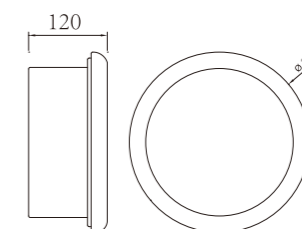

Light:

- LED Module 6w~12w
- CFL E27 7-16w