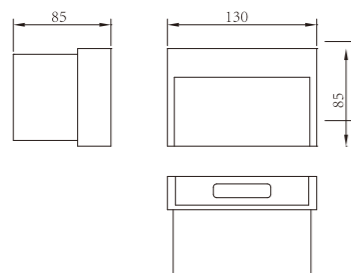

Material:

- The whole lamp is aluminum products, the built-in fitting is engineering plastic
- The diffuser is tempered glass
- All fasteners screws, nuts are stainless steel (exposed)

Craftwork:

- Anti ultraviolet radiation outdoor plastic powder
- Anti corrosion, anti acid and alkali

Light:

LED Module

3w/6w

Color:

Matt black Light matt grey Deep matt grey

Matt coffee

AC 220V/50Hz IP65 +65°C -20°C CE CCC