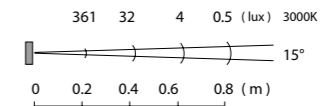

WD-Q109

Material:

- The whole lamp is aluminum products, the cover is aluminum or stainless steel
- The diffuser is tempered glass
- All fasteners screws, nuts are stainless steel (exposed)

Craftwork:

- Anti ultraviolet radiation outdoor plastic powder
- Anti corrosion, anti acid and alkali

Light:

LED Module
3w/6w

Color:

- Matt black
- Light matt grey
- Deep matt grey
- Matt coffee

AC 220V/50Hz IP65 +65°C -20°C CE CCC

Material:

- The whole lamp is aluminum products, the built-in fitting is engineering plastic
- The diffuser is tempered glass
- All fasteners screws, nuts are stainless steel (exposed)

Craftwork:

- Anti ultraviolet radiation outdoor plastic powder
- Anti corrosion, anti acid and alkali

Light:

LED Module
1w/2w/3w

Color:

- Matt black
- Light matt grey
- Deep matt grey
- Matt coffee

AC 220V/50Hz IP65 +65°C -20°C CE CCC