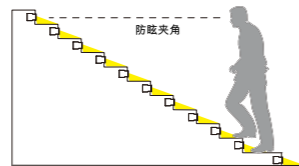

WD-Q096

Material:

- The whole lamp and cover is aluminum products, the built-in fitting is engineering plastic
- The diffuser is tempered glass
- All fasteners screws,nuts are stainless steel (exposed)

Craftwork:

- Anti ultraviolet radiation outdoor plastic powder
- Anti corrosion,anti acid and alkali

Light:

LED Module
2w~5w

Color:

- Matt black
- Light matt grey
- Deep matt grey
- Matt coffee

AC 220V/50Hz IP65 +65°C -20°C CE

Material:

- The whole lamp and cover is aluminum products, the built-in fitting is engineering plastic
- The diffuser is tempered glass
- All fasteners screws,nuts are stainless steel (exposed)

Craftwork:

- Anti ultraviolet radiation outdoor plastic powder
- Anti corrosion,anti acid and alkali

Light:

LED Module
2w~5w

Color:

- Matt black
- Light matt grey
- Deep matt grey
- Matt coffee

AC 220V/50Hz IP65 +65°C -20°C CE