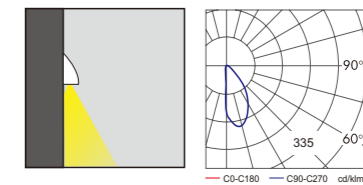

Light:

LED Module
12w~18w

Color:

- Matt black
- Light matt grey
- Deep matt grey
- Matt coffee

AC 220V/50Hz IP65 +65°C -20°C CE CCC

WD-Q119

Material:

- The whole lamp is aluminum products
- The diffuser is tempered glass
- All fasteners screws,nuts are stainless steel (exposed)