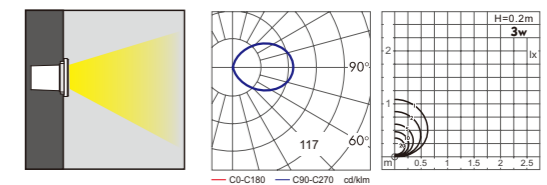

WD-Q111

Material:

- The whole lamp is aluminum products, the built-in fitting is engineering plastic
- The diffuser is tempered glass
- All fasteners screws, nuts are stainless steel (exposed)

Craftwork:

- Anti ultraviolet radiation outdoor plastic powder
- Anti corrosion, anti acid and alkali

Light:

LED Module
3w/6w

Color:

- Matt black
- Light matt grey
- Deep matt grey
- Matt coffee

AC 220V/50Hz IP65 +65°C -20°C CE CCC

Material:

- The whole lamp is aluminum products
- The diffuser is PMMA/PC
- All fasteners screws, nuts are stainless steel (exposed)

Craftwork:

- Anti ultraviolet radiation outdoor plastic powder
- Anti corrosion, anti acid and alkali

Light:

LED Module
3w/5w

Color:

- Matt black
- Light matt grey
- Deep matt grey
- Matt coffee

AC 220V/50Hz IP65 +65°C -20°C CE CCC