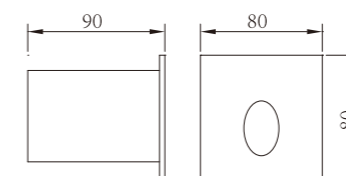

- a Standard installation: the embedded barrel fixed on the wall, the lamp body with shrapnel in the embedded barrel;
- b Quick installation: direct opening with shrapnel in the wall;

Material:

- The whole lamp is aluminum products, the built-in fitting is engineering plastic
- The diffuser is optical lens and tempered glass
- All fasteners screws, nuts are stainless steel (exposed)

Craftwork:

- Anti ultraviolet radiation outdoor plastic powder
- Anti corrosion, anti acid and alkali

Light:

LED Module
1w/3w

Color:

- Matt black
- Light matt grey
- Deep matt grey
- Matt coffee

AC 220V/50Hz IP65 +65°C -20°C CE CCC

WD-Q112