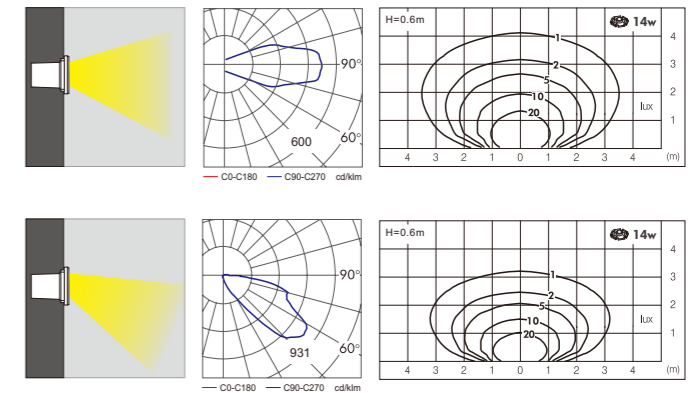

TFB

Surface / Recessed Wall Corner Light

WD-Q101

Material:

- The whole lamp is aluminum products, the cover is aluminum or stainless steel, the built-in fitting is engineering plastic
- The diffuser is tempered glass
- All fasteners screws, nuts are stainless steel (exposed)