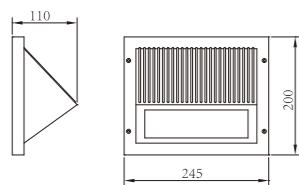

Material:

- The whole lamp is aluminum products
- The diffuser is tempered glass
- All fasteners screws,nuts are stainless steel (exposed)

Craftwork:

- Anti ultraviolet radiation outdoor plastic powder
- Anti corrosion,anti acid and alkali

Light:

LED Module
12w~18w

Color:

- Matt black
- Light matt grey
- Deep matt grey
- Matt coffee

AC 220V/50Hz IP65 +65°C -20°C CE CCC