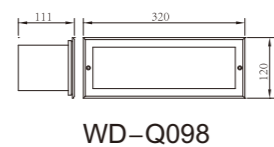

*Product series

Material:

- The whole lamp is aluminum products, the built-in fitting is engineering plastic
- The diffuser is tempered glass
- All fasteners screws, nuts are stainless steel (exposed)

Craftwork:

- Anti ultraviolet radiation outdoor plastic powder
- Anti corrosion, anti acid and alkali

Light:

LED Module
3w~6w

Color:

- Matt black
- Light matt grey
- Deep matt grey
- Matt coffee

AC 220V/50Hz IP65 +65°C -20°C CE

Material:

- The whole lamp is aluminum products, The cover is aluminum or stainless steel
- The diffuser is tempered glass
- All fasteners screws, nuts are stainless steel (exposed)

Craftwork:

- Anti ultraviolet radiation outdoor plastic powder
- Anti corrosion, anti acid and alkali

Light:

LED Module
3w/5w/6w/8w

Color:

- Matt black
- Light matt grey
- Deep matt grey
- Matt coffee

AC 220V/50Hz IP65 +65°C -20°C CE