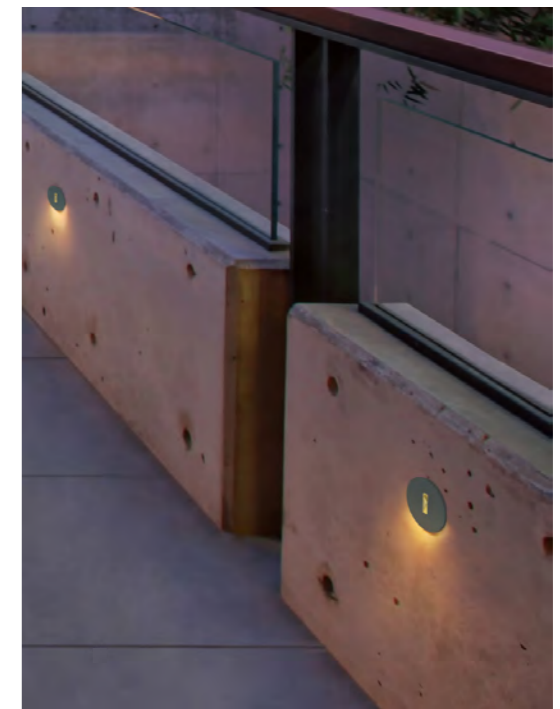

Color:

Matt black Light matt grey Deep matt grey

Matt coffee