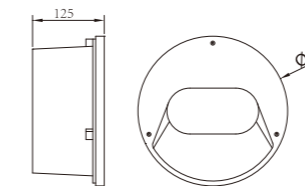

Material:

- The whole lamp is aluminum products, the built-in fitting is engineering plastic
- The diffuser is tempered glass
- All fasteners screws, nuts are stainless steel (exposed)

Craftwork:

- Anti ultraviolet radiation outdoor plastic powder
- Anti corrosion, anti acid and alkali

Light:

LED Module

3w/6w/9w