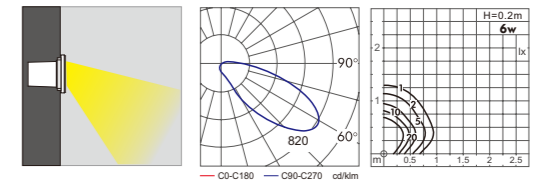

WD-Q018

Material:

- The whole lamp is aluminum products, the built-in fitting is engineering plastic
- The diffuser is tempered glass
- All fasteners screws, nuts are stainless steel (exposed)

Craftwork:

- Anti ultraviolet radiation outdoor plastic powder
- Anti corrosion, anti acid and alkali

Light:

- LED Module 3w/5w
- CFL E27 7-13w

Color:

- Matt black
- Light matt grey
- Deep matt grey
- Matt coffee

AC 220V/50Hz IP55 +65°C -20°C CE CCC

*Product series

Material:

- The whole lamp is aluminum products, the built-in fitting is engineering plastic
- The diffuser is tempered glass
- All fasteners screws, nuts are stainless steel (exposed)

Craftwork:

- Anti ultraviolet radiation outdoor plastic powder
- Anti corrosion, anti acid and alkali

Light:

- LED Module 3w/5w/9w/12w
- MH(CDM) G12 35w

Color:

- Matt black
- Light matt grey
- Deep matt grey
- Matt coffee

AC 220V/50Hz IP65 +65°C -20°C CE CCC