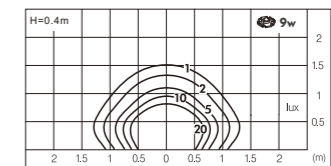

WD-Q107

Material:

- The whole lamp is aluminum products, the built-in fitting is engineering plastic
- The diffuser is tempered glass
- All fasteners screws, nuts are stainless steel (exposed)

Craftwork:

- Anti ultraviolet radiation outdoor plastic powder
- Anti corrosion, anti acid and alkali

Light:

LED Module
5w/7w /9w

Color:

- Matt black
- Light matt grey
- Deep matt grey
- Matt coffee

AC 220V/50Hz IP55 +65°C -20°C CE CCC