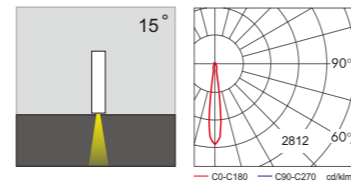

WD-Q109

Material:

- The whole lamp is aluminum products, the cover is aluminum or stainless steel
- The diffuser is tempered glass
- All fasteners screws, nuts are stainless steel (exposed)

Craftwork:

- Anti ultraviolet radiation outdoor plastic powder
- Anti corrosion, anti acid and alkali

Light:

LED Module
3w/6w

Color:

- Matt black
- Light matt grey
- Deep matt grey
- Matt coffee

AC 220V/50Hz IP65 +65°C -20°C CE CCC

Material:

- The whole lamp is aluminum products, the built-in fitting is engineering plastic
- The diffuser is tempered glass
- All fasteners screws, nuts are stainless steel (exposed)

Craftwork:

- Anti ultraviolet radiation outdoor plastic powder
- Anti corrosion, anti acid and alkali

Light:

LED Module
1w/2w/3w

Color:

- Matt black
- Light matt grey
- Deep matt grey
- Matt coffee

AC 220V/50Hz IP65 +65°C -20°C CE CCC