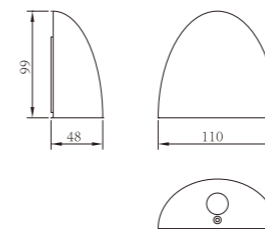

Light:

LED Module
12w~18w

Color:

- Matt black
- Light matt grey
- Deep matt grey
- Matt coffee

AC 220V/50Hz IP65 +65°C -20°C CE CCC

WD-Q119

Material:

- The whole lamp is aluminum products
- The diffuser is tempered glass
- All fasteners screws,nuts are stainless steel (exposed)