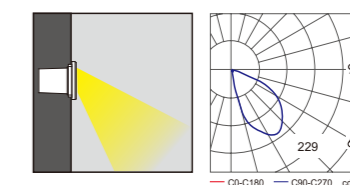

Light:

- LED Module 6w~12w