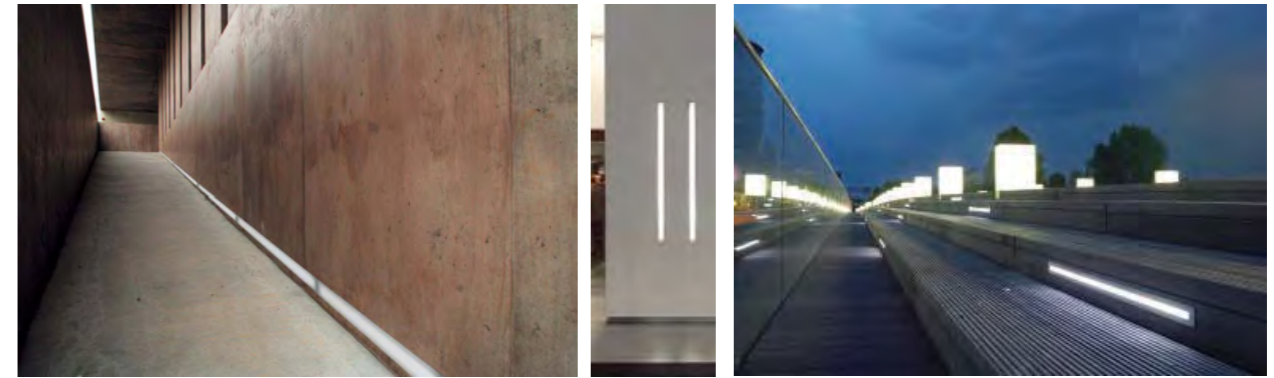

TFB

Surface / Recessed Wall Corner Light

WD-Q101

Material:

- The whole lamp is aluminum products, the cover is aluminum or stainless steel, the built-in fitting is engineering plastic
- The diffuser is tempered glass
- All fasteners screws, nuts are stainless steel (exposed)