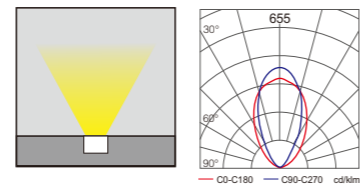

AC 220V/50Hz IP67 +65°C -20°C CE CCC

WD-M151

WD-M152

WD-M153

Material:

- The whole lamp is aluminum, the cover is stainless steel, the embedded part is E-Plastic
- The diffuser is tempered glass
- All fasteners screws, nuts are 304 stainless steel (exposed)