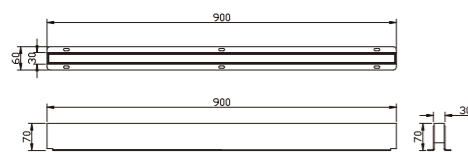

Material:

- The whole lamp is stainless steel
- The diffuser is tempered glass
- All fasteners screws,nuts are 304 stainless steel (exposed)

Craftwork:

- Sprayed with UV-proof outdoor plastic powder
- Anti corrosion,anti acid and alkali

Light:

SMD LED
12w/14w

Color:

Matt black Light matt grey Deep matt grey

Matt coffee

AC 220V/50Hz IP67 +65°C -20°C CE CCC