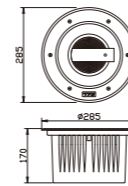

Material:

- The whole lamp is aluminum, the cover is stainless steel, the embedded part is E-Plastic
- The diffuser is tempered glass
- All fasteners screws, nuts are 304 stainless steel (exposed)

Craftwork:

- Sprayed with UV-proof outdoor plastic powder
- Anti corrosion, anti acid and alkali

Light:

LED Module

24w

Color:

- Matt black
- Light matt grey
- Deep matt grey
- Matt coffee

AC 220V/50Hz IP67 +65°C -20°C CE CCC

WD-M208

Material:

- The whole lamp is aluminum, the cover is stainless steel, the embedded part is E-Plastic
- The diffuser is tempered glass
- All fasteners screws, nuts are 304 stainless steel (exposed)

Craftwork:

- Sprayed with UV-proof outdoor plastic powder
- Anti corrosion, anti acid and alkali

Light:

CDM-T G12

35w/70w

Color:

- Matt black
- Light matt grey
- Deep matt grey
- Matt coffee

AC 220V/50Hz IP67 +65°C -20°C CE CCC