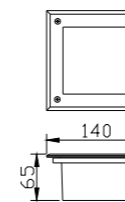

Material:

- The whole lamp is aluminum, the cover is stainless steel, the embedded part is E-Plastic
- The diffuser is tempered glass
- All fasteners screws,nuts are 304 stainless steel (exposed)

Craftwork:

- Sprayed with UV-proof outdoor plastic powder
- Anti corrosion,anti acid and alkali

Light:

MHN Rx7s LED Module
70w 12w/16w/24w

Color:

- Matt black
- Light matt grey
- Deep matt grey
- Matt coffee

AC 220V/50Hz IP67 +65°C -20°C CE CCC

WD-M173

Material:

- The whole lamp is aluminum, the cover is stainless steel, the embedded part is E-Plastic
- The diffuser is tempered glass
- All fasteners screws,nuts are 304 stainless steel (exposed)

Craftwork:

- Sprayed with UV-proof outdoor plastic powder
- Anti corrosion,anti acid and alkali

Light:

LED Module
9w/16w/36w

Color:

- Matt black
- Light matt grey
- Deep matt grey
- Matt coffee

AC 220V/50Hz IP67 +65°C -20°C CE CCC