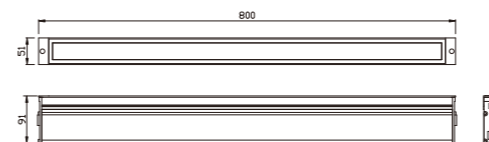

Color:

- Matt black
- Light matt grey
- Deep matt grey
- Matt coffee

AC 220V/50Hz **IP67** +65°C -20°C