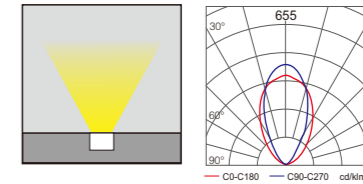

WD-M145

WD-M148

WD-M146

WD-M149

**Material:**

- The whole lamp is aluminum, the cover is stainless steel, the embedded part is E-Plastic
- The diffuser is tempered glass
- All fasteners screws,nuts are 304 stainless steel (exposed)