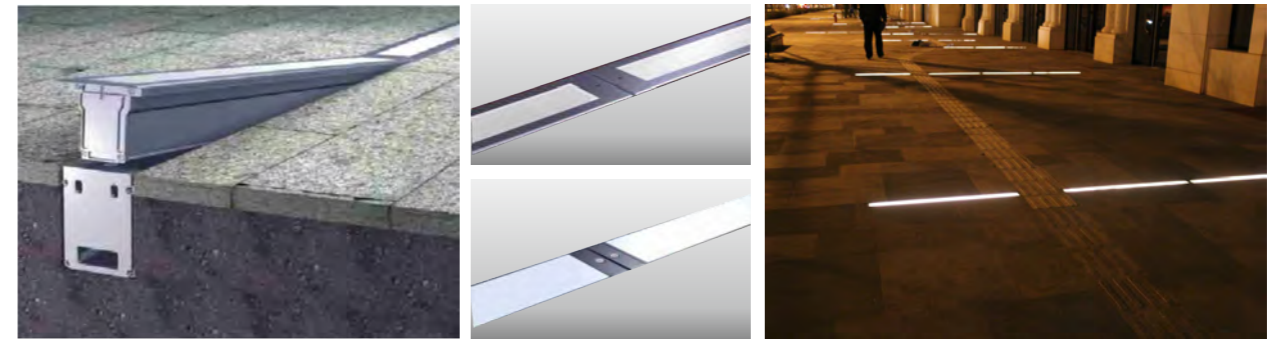

Material:

- The whole lamp is aluminum, the embedded part is E-Plastic.
- The diffuser is tempered glass
- All fasteners screws,nuts are 304 stainless steel (exposed)

Craftwork:

- Sprayed with UV-proof outdoor plastic powder
- Anti corrosion,anti acid and alkali

Light:

LED Module SMD LED
18w/24w   **12w/14w**

Color:

- Matt black
- Light matt grey
- Deep matt grey
- Matt coffee

AC 220V/50Hz **IP67** +65°C -20°C

Material:

- The whole lamp is aluminum.
- The diffuser is tempered glass
- All fasteners screws,nuts are 304 stainless steel (exposed)

Craftwork:

- Sprayed with UV-proof outdoor plastic powder
- Anti corrosion,anti acid and alkali

Light:

LED Module SMD LED
18w/24w   **12w/14w**

Color:

- Matt black
- Light matt grey
- Deep matt grey
- Matt coffee

AC 220V/50Hz **IP67** +65°C -20°C