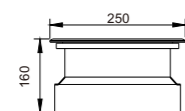

Material:

- The whole lamp is aluminum, the cover is stainless steel, the embedded part is E-Plastic
- The diffuser is tempered glass
- All fasteners screws,nuts are 304 stainless steel (exposed)

Craftwork:

- Sprayed with UV-proof outdoor plastic powder
- Anti corrosion,anti acid and alkali

Light:

MHN Rx7s LED Module
70w 12w/16w/24w

Color:

- Matt black
- Light matt grey
- Deep matt grey
- Matt coffee

AC 220V/50Hz IP67 +65°C -20°C CE CCC