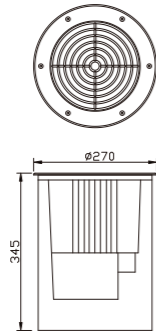

Material:

- The whole lamp is aluminum, the cover is stainless steel, the embedded part is E-Plastic
- The diffuser is tempered glass
- All fasteners screws, nuts are 304 stainless steel (exposed)

Craftwork:

- Sprayed with UV-proof outdoor plastic powder
- Anti corrosion, anti acid and alkali

Light:

CFL E27
CDM-T G12
18w/23w   **35w/70w/150w**

Color:

- ☐ Matt black
- ☐ Light matt grey
- ☐ Deep matt grey
- ☐ Matt coffee

AC 220V/50Hz
IP67
+65°C / -20°C

Material:

- The whole lamp is aluminum, the cover is stainless steel, the embedded part is E-Plastic
- The diffuser is tempered glass
- All fasteners screws, nuts are 304 stainless steel (exposed)

Craftwork:

- Sprayed with UV-proof outdoor plastic powder
- Anti corrosion, anti acid and alkali

Light:

CFL E27
CDM-T G12
18w/23w   **35w/70w**

Color:

- ☐ Matt black
- ☐ Light matt grey
- ☐ Deep matt grey
- ☐ Matt coffee

AC 220V/50Hz
IP67
+65°C / -20°C