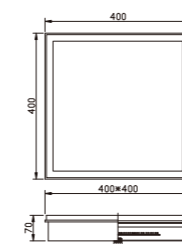

Light:

SMD LED  
18w

Color:

Matt black Light matt grey Deep matt grey

Matt coffee

AC 220V/50Hz IP67 +65°C -20°C CE CCC

WD-M105