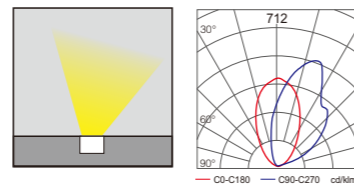

Material:

- The whole lamp is aluminum, the cover is stainless steel, the embedded part is E-Plastic
- The diffuser is tempered glass
- All fasteners screws,nuts are 304 stainless steel (exposed)

Craftwork:

- Sprayed with UV-proof outdoor plastic powder
- Anti corrosion,anti acid and alkali

Light:

CDM-T G12 COB LED LED Module
20w/35w/70w 10w/20w/30w 9w/12w

Color:

- Matt black
- Light matt grey
- Deep matt grey
- Matt coffee

AC 220V/50Hz IP67 +65°C -20°C CE CCC