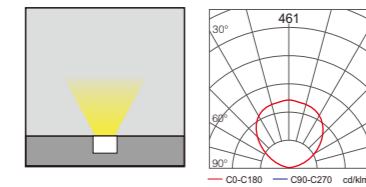

Light:

SMD LED  
12w/14w

Color:

Matt black Light matt grey Deep matt grey

Matt coffee

AC 220V/50Hz IP67 +65°C -20°C CE CCC

WD-M104

Material: