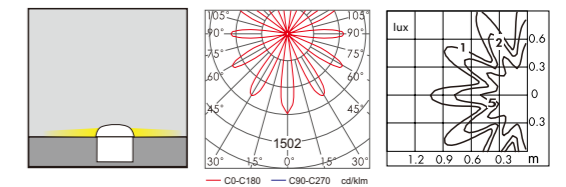

WD-M047

Material:

- The whole lamp is aluminum, the embedded part is E-Plastic.
- The diffuser is tempered glass
- All fasteners screws,nuts are 304 stainless steel (exposed)

Craftwork:

- Sprayed with UV-proof outdoor plastic powder
- Anti corrosion,anti acid and alkali

Light:

LED Module
3w/6w/12w

Color:

- Matt black
- Light matt grey
- Deep matt grey
- Matt coffee

AC 220V/50Hz IP67 +65°C -20°C CE CCC