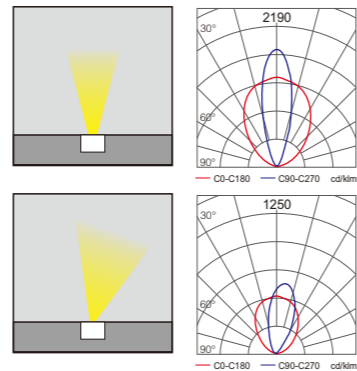

WD-M102

Material:

- The whole lamp is aluminum, the embedded part is E-Plastic.
- The diffuser is tempered glass
- All fasteners screws,nuts are 304 stainless steel (exposed)

Craftwork:

- Sprayed with UV-proof outdoor plastic powder
- Anti corrosion,anti acid and alkali

Light:

LED Module SMD LED
18w/24w   **12w/14w**

Color:

- Matt black
- Light matt grey
- Deep matt grey
- Matt coffee

AC 220V/50Hz **IP67** +65°C -20°C

Material:

- The whole lamp is aluminum.
- The diffuser is tempered glass
- All fasteners screws,nuts are 304 stainless steel (exposed)

Craftwork:

- Sprayed with UV-proof outdoor plastic powder
- Anti corrosion,anti acid and alkali

Light:

LED Module SMD LED
18w/24w   **12w/14w**

Color:

- Matt black
- Light matt grey
- Deep matt grey
- Matt coffee

AC 220V/50Hz **IP67** +65°C -20°C