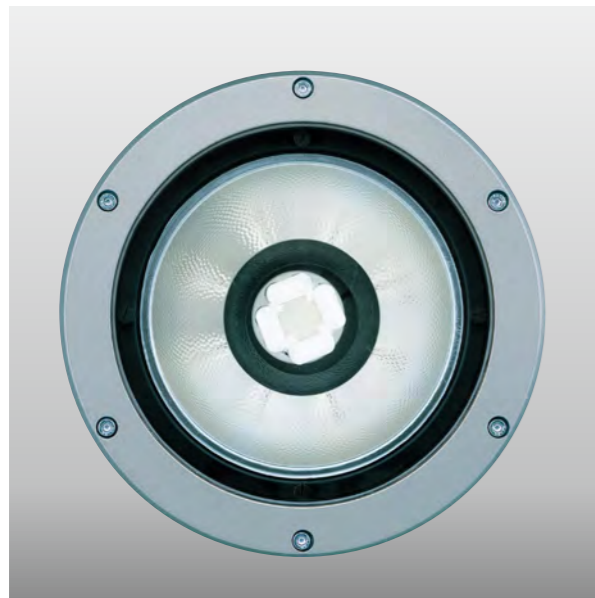

## In Ground Light

Material:

- The whole lamp is aluminum, the cover is stainless steel, the embedded part is E-Plastic
- The diffuser is tempered glass
- All fasteners screws,nuts are 304 stainless steel (exposed)