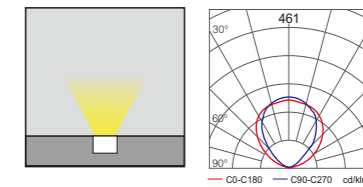

Light:

LED Module SMD LED  
**18w/24w**      **12w/14w**

Color:

- Matt black
- Light matt grey
- Deep matt grey
- Matt coffee

AC 220V/50Hz **IP67** +65°C -20°C

WD-M103

Material:

- The whole lamp is aluminum.
- The diffuser is tempered glass
- All fasteners screws,nuts are 304 stainless steel (exposed)