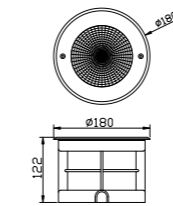

WD-M143-S

Material:

- The whole lamp is aluminum, the cover is stainless steel, the embedded part is E-Plastic
- The diffuser is tempered glass
- All fasteners screws, nuts are 304 stainless steel (exposed)

Craftwork:

- Sprayed with UV-proof outdoor plastic powder
- Anti corrosion, anti acid and alkali

Light:

MHN Rx7s 70w CFL E27 18w/23w

Color:

- Matt black
- Light matt grey
- Deep matt grey
- Matt coffee

AC 220V/50Hz IP67 +65°C -20°C CE CCC

WD-M144

Material:

- The whole lamp is aluminum, the cover is stainless steel, the embedded part is E-Plastic
- The diffuser is tempered glass
- All fasteners screws, nuts are 304 stainless steel (exposed)

Craftwork:

- Sprayed with UV-proof outdoor plastic powder
- Anti corrosion, anti acid and alkali

Light:

COB LED 10w/20w/30w

Color:

- Matt black
- Light matt grey
- Deep matt grey
- Matt coffee

AC 220V/50Hz IP67 +65°C -20°C CE CCC