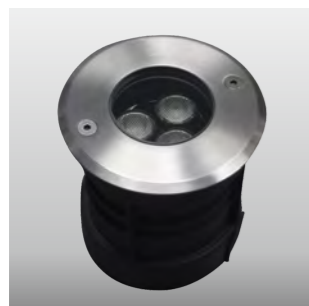

Color:

- Matt black
- Light matt grey
- Deep matt grey
- Matt coffee

AC 220V/50Hz IP67 +65°C -20°C CE CCC

WD-M147