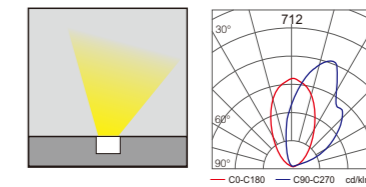

Material:

- The whole lamp is aluminum, the cover is stainless steel, the embedded part is E-Plastic
- The diffuser is tempered glass
- All fasteners screws, nuts are 304 stainless steel (exposed)

Craftwork:

- Sprayed with UV-proof outdoor plastic powder
- Anti corrosion, anti acid and alkali

Light:

LED Module
12w/18w/30w

Color:

- Matt black
- Light matt grey
- Deep matt grey
- Matt coffee

AC 220V/50Hz IP67 +65°C -20°C CE CCC

Material:

- The whole lamp is aluminum, the cover is stainless steel, the embedded part is E-Plastic
- The diffuser is tempered glass
- All fasteners screws, nuts are 304 stainless steel (exposed)

Craftwork:

- Sprayed with UV-proof outdoor plastic powder
- Anti corrosion, anti acid and alkali

Light:

MHN Rx7s 35w/70w/150w HQL-E E27 70w/150w

Color:

- Matt black
- Light matt grey
- Deep matt grey
- Matt coffee

AC 220V/50Hz IP67 +65°C -20°C CE CCC