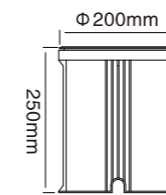

Material:

- The whole lamp is aluminum, the cover is stainless steel, the embedded part is E-Plastic
- The diffuser is tempered glass
- All fasteners screws, nuts are 304 stainless steel (exposed)

Craftwork:

- Sprayed with UV-proof outdoor plastic powder
- Anti corrosion, anti acid and alkali

Light:

CFL E27
CDM-T G12
18w/23w   **35w/70w/150w**

Color:

- ☐ Matt black
- ☐ Light matt grey
- ☐ Deep matt grey
- ☐ Matt coffee

AC 220V/50Hz
IP67
+65°C / -20°C

WD-M004

Material:

- The whole lamp is aluminum, the cover is stainless steel, the embedded part is E-Plastic
- The diffuser is tempered glass
- All fasteners screws, nuts are 304 stainless steel (exposed)

Craftwork:

- Sprayed with UV-proof outdoor plastic powder
- Anti corrosion, anti acid and alkali

Light:

CFL E27
CDM-T G12
18w/23w   **35w/70w**

Color:

- ☐ Matt black
- ☐ Light matt grey
- ☐ Deep matt grey
- ☐ Matt coffee

AC 220V/50Hz
IP67
+65°C / -20°C