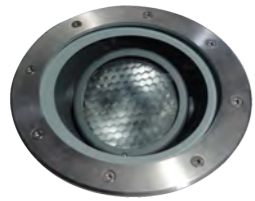

WD-M019

Material:

- The whole lamp is aluminum, the cover is stainless steel, the embedded part is E-Plastic
- The diffuser is tempered glass
- All fasteners screws,nuts are 304 stainless steel (exposed)

Craftwork:

- Sprayed with UV-proof outdoor plastic powder
- Anti corrosion,anti acid and alkali

Light:

CDM-T G12 COB LED LED Module
20w/35w/70w 10w/20w/30w 9w/12w

Color:

- Matt black
- Light matt grey
- Deep matt grey
- Matt coffee

AC 220V/50Hz IP67 +65°C -20°C CE CCC

Material:

- The whole lamp is aluminum, the embedded part is E-Plastic.
- The diffuser is tempered glass
- All fasteners screws,nuts are 304 stainless steel (exposed)

Craftwork:

- Sprayed with UV-proof outdoor plastic powder
- Anti corrosion,anti acid and alkali

Light:

LED Module
8w/12w

Color:

- Matt black
- Light matt grey
- Deep matt grey
- Matt coffee

AC 220V/50Hz IP67 +65°C -20°C CE CCC