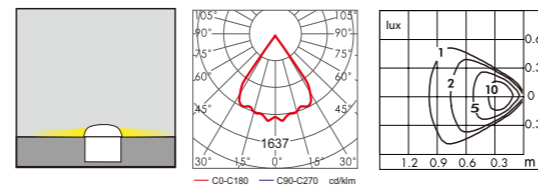

WD-M155

Material:

- The whole lamp is aluminum, the embedded part is E-Plastic.
- The diffuser is tempered glass
- All fasteners screws,nuts are 304 stainless steel (exposed)

Craftwork:

- Sprayed with UV-proof outdoor plastic powder
- Anti corrosion,anti acid and alkali

Light:

LED Module
3w/6w/12w

Color:

- Matt black
- Light matt grey
- Deep matt grey
- Matt coffee

AC 220V/50Hz IP67 +65°C -20°C CE CCC

Material:

- The whole lamp is aluminum, the embedded part is E-Plastic.
- The diffuser is tempered glass
- All fasteners screws,nuts are 304 stainless steel (exposed)

Craftwork:

- Sprayed with UV-proof outdoor plastic powder
- Anti corrosion,anti acid and alkali

Light:

LED Module
4w/8w/12w

Color:

- Matt black
- Light matt grey
- Deep matt grey
- Matt coffee

AC 220V/50Hz IP67 +65°C -20°C CE CCC