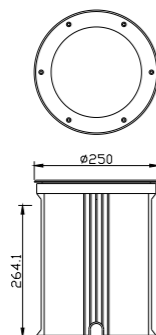

Color:

- ☐ Matt black
- ☐ Light matt grey
- ☐ Deep matt grey
- ☐ Matt coffee

AC 220V/50Hz
IP67
+65°C / -20°C

WD-M002