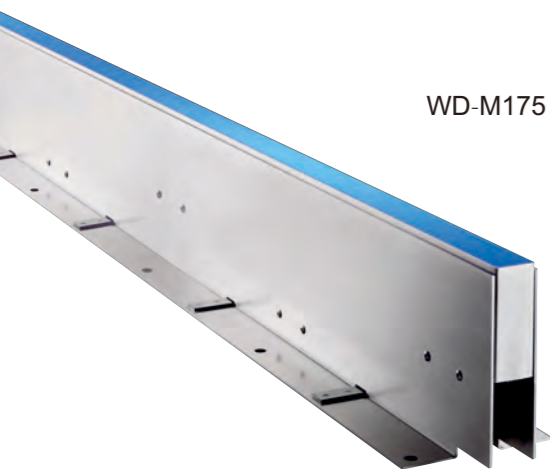

WD-M175

Material:

- The whole lamp is stainless steel
- The diffuser is tempered glass
- All fasteners screws,nuts are 304 stainless steel (exposed)

Craftwork:

- Sprayed with UV-proof outdoor plastic powder
- Anti corrosion,anti acid and alkali

Light:

SMD LED
12w/14w

Color:

Matt black Light matt grey Deep matt grey

Matt coffee

AC 220V/50Hz IP67 +65°C -20°C CE CCC

Material:

- The whole lamp is stainless steel
- The diffuser is tempered glass
- All fasteners screws,nuts are 304 stainless steel (exposed)

Craftwork:

- Sprayed with UV-proof outdoor plastic powder
- Anti corrosion,anti acid and alkali

Light:

SMD LED
18w

Color:

Matt black Light matt grey Deep matt grey

Matt coffee

AC 220V/50Hz IP67 +65°C -20°C CE CCC