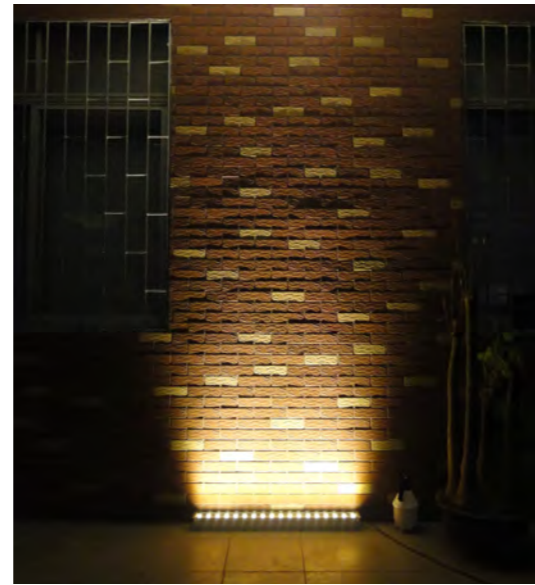

Material:

- The whole lamp is aluminum, the embedded part is E-Plastic.
- The diffuser is tempered glass
- All fasteners screws,nuts are 304 stainless steel (exposed)

Craftwork:

- Sprayed with UV-proof outdoor plastic powder
- Anti corrosion,anti acid and alkali

Light:

LED Module SMD LED
18w/24w   **12w/14w**

Color:

- Matt black
- Light matt grey
- Deep matt grey
- Matt coffee

AC 220V/50Hz **IP67** +65°C -20°C

Material:

- The whole lamp is aluminum.
- The diffuser is tempered glass
- All fasteners screws,nuts are 304 stainless steel (exposed)

Craftwork:

- Sprayed with UV-proof outdoor plastic powder
- Anti corrosion,anti acid and alkali

Light:

LED Module SMD LED
18w/24w   **12w/14w**

Color:

- Matt black
- Light matt grey
- Deep matt grey
- Matt coffee

AC 220V/50Hz **IP67** +65°C -20°C