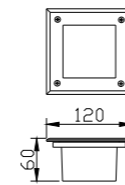

Material:

- The whole lamp is aluminum, the cover is stainless steel, the embedded part is E-Plastic
- The diffuser is tempered glass
- All fasteners screws,nuts are 304 stainless steel (exposed)

Craftwork:

- Sprayed with UV-proof outdoor plastic powder
- Anti corrosion,anti acid and alkali

Light:

MHN Rx7s LED Module
70w 12w/16w/24w

Color:

- Matt black
- Light matt grey
- Deep matt grey
- Matt coffee

AC 220V/50Hz IP67 +65°C -20°C CE CCC

WD-M172

Material:

- The whole lamp is aluminum, the cover is stainless steel, the embedded part is E-Plastic
- The diffuser is tempered glass
- All fasteners screws,nuts are 304 stainless steel (exposed)

Craftwork:

- Sprayed with UV-proof outdoor plastic powder
- Anti corrosion,anti acid and alkali

Light:

LED Module
9w/16w/36w

Color:

- Matt black
- Light matt grey
- Deep matt grey
- Matt coffee

AC 220V/50Hz IP67 +65°C -20°C CE CCC