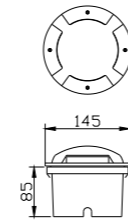

WD-M048

Material:

- The whole lamp is aluminum, the embedded part is E-Plastic.
- The diffuser is tempered glass
- All fasteners screws,nuts are 304 stainless steel (exposed)

Craftwork:

- Sprayed with UV-proof outdoor plastic powder
- Anti corrosion,anti acid and alkali

Light:

LED Module
3w/6w/12w

Color:

- Matt black
- Light matt grey
- Deep matt grey
- Matt coffee

AC 220V/50Hz IP67 +65°C -20°C CE CCC

Material:

- The whole lamp is aluminum, the embedded part is E-Plastic.
- The diffuser is tempered glass
- All fasteners screws,nuts are 304 stainless steel (exposed)

Craftwork:

- Sprayed with UV-proof outdoor plastic powder
- Anti corrosion,anti acid and alkali

Light:

LED Module
4w/8w/12w

Color:

- Matt black
- Light matt grey
- Deep matt grey
- Matt coffee

AC 220V/50Hz IP67 +65°C -20°C CE CCC