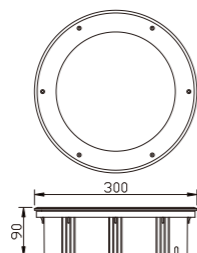

AC 220V/50Hz IP67 +65°C -20°C CE CCC

WD-M151

WD-M152

WD-M153

Material:

- The whole lamp is aluminum, the cover is stainless steel, the embedded part is E-Plastic
- The diffuser is tempered glass
- All fasteners screws, nuts are 304 stainless steel (exposed)