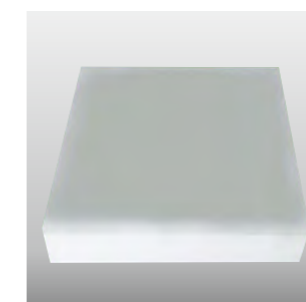

Material:

- The whole lamp is stainless steel
- The diffuser is tempered glass
- All fasteners screws,nuts are 304 stainless steel (exposed)

Craftwork:

- Sprayed with UV-proof outdoor plastic powder
- Anti corrosion,anti acid and alkali

Light:

SMD LED
12w/14w

Color:

Matt black Light matt grey Deep matt grey

Matt coffee

AC 220V/50Hz IP67 +65°C -20°C CE CCC

Material:

- The whole lamp is stainless steel
- The diffuser is tempered glass
- All fasteners screws,nuts are 304 stainless steel (exposed)

Craftwork:

- Sprayed with UV-proof outdoor plastic powder
- Anti corrosion,anti acid and alkali

Light:

SMD LED
18w

Color:

Matt black Light matt grey Deep matt grey

Matt coffee

AC 220V/50Hz IP67 +65°C -20°C CE CCC

WD-M105