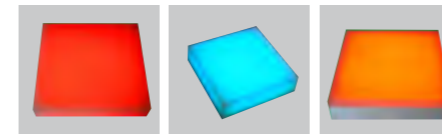

WD-M175

Material:

- The whole lamp is stainless steel
- The diffuser is tempered glass
- All fasteners screws,nuts are 304 stainless steel (exposed)

Craftwork:

- Sprayed with UV-proof outdoor plastic powder
- Anti corrosion,anti acid and alkali

Light:

SMD LED
12w/14w

Color:

Matt black Light matt grey Deep matt grey

Matt coffee

AC 220V/50Hz IP67 +65°C -20°C CE CCC

Material:

- The whole lamp is stainless steel
- The diffuser is tempered glass
- All fasteners screws,nuts are 304 stainless steel (exposed)

Craftwork:

- Sprayed with UV-proof outdoor plastic powder
- Anti corrosion,anti acid and alkali

Light:

SMD LED
18w

Color:

Matt black Light matt grey Deep matt grey

Matt coffee

AC 220V/50Hz IP67 +65°C -20°C CE CCC