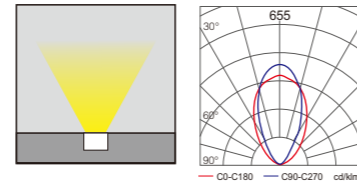

WD-M149

Material:

- The whole lamp is aluminum, the cover is stainless steel, the embedded part is E-Plastic
- The diffuser is tempered glass
- All fasteners screws,nuts are 304 stainless steel (exposed)

Craftwork:

- Sprayed with UV-proof outdoor plastic powder
- Anti corrosion,anti acid and alkali

Light:

- LED Module **3w/6w**
- COB LED **5w**

Color:

- Matt black
- Light matt grey
- Deep matt grey
- Matt coffee

AC 220V/50Hz IP67 +65°C -20°C CE CCC

Material:

- The whole lamp is aluminum, the cover is stainless steel, the embedded part is E-Plastic
- The diffuser is tempered glass
- All fasteners screws,nuts are 304 stainless steel (exposed)

Craftwork:

- Sprayed with UV-proof outdoor plastic powder
- Anti corrosion,anti acid and alkali

Light:

- LED Module **4w/5w/6w/8w/10w/12w**

Color:

- Matt black
- Light matt grey
- Deep matt grey
- Matt coffee

AC 220V/50Hz IP67 +65°C -20°C CE CCC