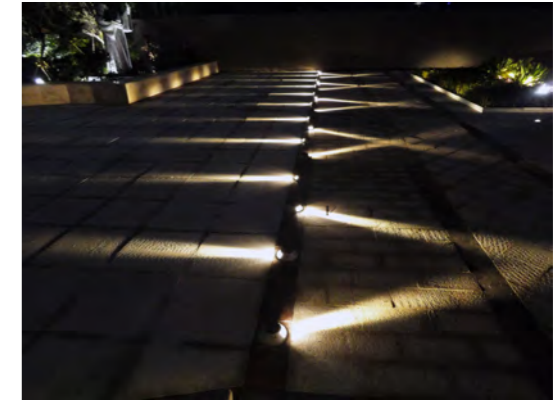

Material:

- The whole lamp is aluminum, the embedded part is E-Plastic.
- The diffuser is tempered glass
- All fasteners screws,nuts are 304 stainless steel (exposed)

Craftwork:

- Sprayed with UV-proof outdoor plastic powder
- Anti corrosion,anti acid and alkali

Light:

LED Module
8w/12w

Color:

- Matt black
- Light matt grey
- Deep matt grey
- Matt coffee

AC 220V/50Hz IP67 +65°C -20°C CE CCC