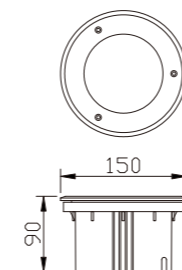

AC 220V/50Hz IP67 +65°C -20°C CE CCC

WD-M147

WD-M150

**Material:**

- The whole lamp is aluminum, the cover is stainless steel, the embedded part is E-Plastic
- The diffuser is tempered glass
- All fasteners screws,nuts are 304 stainless steel (exposed)