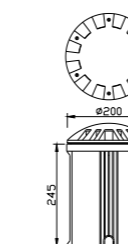

WD-M030

Material:

- The whole lamp is aluminum, the embedded part is E-Plastic.
- The diffuser is tempered glass
- All fasteners screws,nuts are 304 stainless steel (exposed)

Craftwork:

- Sprayed with UV-proof outdoor plastic powder
- Anti corrosion,anti acid and alkali

Light:

LED Module
4w/8w/12w

Color:

- Matt black
- Light matt grey
- Deep matt grey
- Matt coffee

AC 220V/50Hz IP67 +65°C -20°C CE CCC