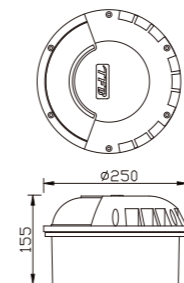

AC 220V/50Hz IP67 +65°C -20°C CE CCC

WD-M154

**Material:**

- The whole lamp is aluminum, the embedded part is E-Plastic.
- The diffuser is tempered glass
- All fasteners screws,nuts are 304 stainless steel (exposed)