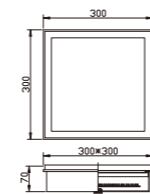

Light:

SMD LED  
12w/14w

Color:

Matt black Light matt grey Deep matt grey

Matt coffee

AC 220V/50Hz IP67 +65°C -20°C CE CCC

WD-M104

Material: