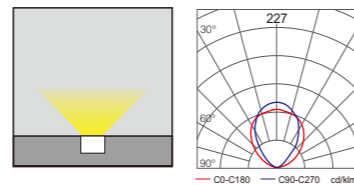

Material:

- The whole lamp is aluminum, the cover is stainless steel, the embedded part is E-Plastic
- The diffuser is tempered glass
- All fasteners screws,nuts are 304 stainless steel (exposed)

Craftwork:

- Sprayed with UV-proof outdoor plastic powder
- Anti corrosion,anti acid and alkali

Light:

MHN Rx7s LED Module
70w 12w/16w/24w

Color:

- Matt black
- Light matt grey
- Deep matt grey
- Matt coffee

AC 220V/50Hz IP67 +65°C -20°C CE CCC