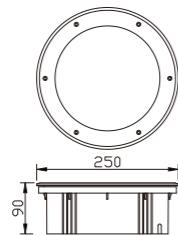

WD-M152

Material:

- The whole lamp is aluminum, the cover is stainless steel, the embedded part is E-Plastic
- The diffuser is tempered glass
- All fasteners screws, nuts are 304 stainless steel (exposed)

Craftwork:

- Sprayed with UV-proof outdoor plastic powder
- Anti corrosion, anti acid and alkali

Light:

LED Module
12w/18w/30w

Color:

- Matt black
- Light matt grey
- Deep matt grey
- Matt coffee

AC 220V/50Hz IP67 +65°C -20°C CE CCC

Material:

- The whole lamp is aluminum, the cover is stainless steel, the embedded part is E-Plastic
- The diffuser is tempered glass
- All fasteners screws, nuts are 304 stainless steel (exposed)

Craftwork:

- Sprayed with UV-proof outdoor plastic powder
- Anti corrosion, anti acid and alkali

Light:

MHN Rx7s 35w/70w/150w HQL-E E27 70w/150w

Color:

- Matt black
- Light matt grey
- Deep matt grey
- Matt coffee

AC 220V/50Hz IP67 +65°C -20°C CE CCC