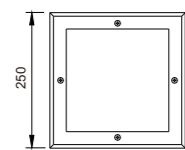

Material:

- The whole lamp is aluminum, the cover is stainless steel, the embedded part is E-Plastic
- The diffuser is tempered glass
- All fasteners screws,nuts are 304 stainless steel (exposed)

Craftwork:

- Sprayed with UV-proof outdoor plastic powder
- Anti corrosion,anti acid and alkali

Light:

MHN Rx7s LED Module
70w 12w/16w/24w

Color:

- Matt black
- Light matt grey
- Deep matt grey
- Matt coffee

AC 220V/50Hz IP67 +65°C -20°C CE CCC