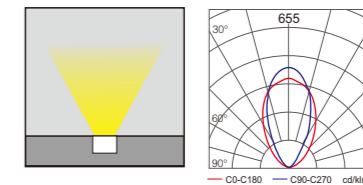

Material:

- The whole lamp is aluminum, the cover is stainless steel, the embedded part is E-Plastic
- The diffuser is tempered glass
- All fasteners screws,nuts are 304 stainless steel (exposed)

Craftwork:

- Sprayed with UV-proof outdoor plastic powder
- Anti corrosion,anti acid and alkali

Light:

LED Module
9w/16w/36w

Color:

- Matt black
- Light matt grey
- Deep matt grey
- Matt coffee

AC 220V/50Hz IP67 +65°C -20°C CE CCC