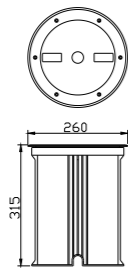

AC 220V/50Hz   
 **IP67**   
 +65°C / -20°C   

WD-M003-B

WD-M001

WD-M143

WD-M143

WD-M143-S

Material:

- The whole lamp is aluminum, the cover is stainless steel, the embedded part is E-Plastic
- The diffuser is tempered glass
- All fasteners screws, nuts are 304 stainless steel (exposed)