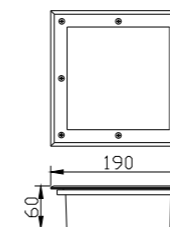

Material:

- The whole lamp is aluminum, the cover is stainless steel, the embedded part is E-Plastic
- The diffuser is tempered glass
- All fasteners screws,nuts are 304 stainless steel (exposed)

Craftwork:

- Sprayed with UV-proof outdoor plastic powder
- Anti corrosion,anti acid and alkali

Light:

LED Module
9w/16w/36w

Color:

- Matt black
- Light matt grey
- Deep matt grey
- Matt coffee

AC 220V/50Hz IP67 +65°C -20°C CE CCC