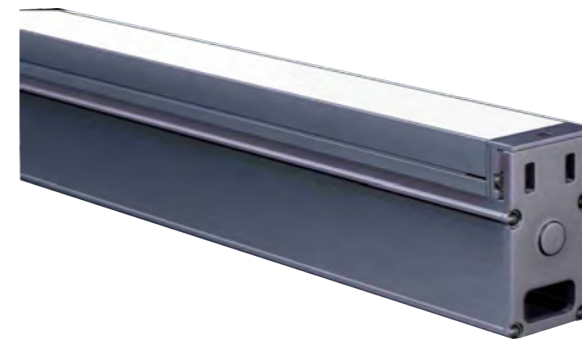

Material:

- The whole lamp is aluminum, the embedded part is E-Plastic.
- The diffuser is tempered glass
- All fasteners screws,nuts are 304 stainless steel (exposed)

Craftwork:

- Sprayed with UV-proof outdoor plastic powder
- Anti corrosion,anti acid and alkali

Light:

LED Module SMD LED
18w/24w   **12w/14w**

Color:

- Matt black
- Light matt grey
- Deep matt grey
- Matt coffee

AC 220V/50Hz **IP67** +65°C -20°C

WD-M103

Material:

- The whole lamp is aluminum.
- The diffuser is tempered glass
- All fasteners screws,nuts are 304 stainless steel (exposed)

Craftwork:

- Sprayed with UV-proof outdoor plastic powder
- Anti corrosion,anti acid and alkali

Light:

LED Module SMD LED
18w/24w   **12w/14w**

Color:

- Matt black
- Light matt grey
- Deep matt grey
- Matt coffee

AC 220V/50Hz **IP67** +65°C -20°C