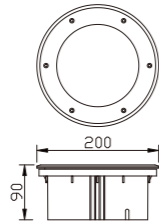

WD-M151

Material:

- The whole lamp is aluminum, the cover is stainless steel, the embedded part is E-Plastic
- The diffuser is tempered glass
- All fasteners screws, nuts are 304 stainless steel (exposed)

Craftwork:

- Sprayed with UV-proof outdoor plastic powder
- Anti corrosion, anti acid and alkali

Light:

LED Module
12w/18w/30w

Color:

- Matt black
- Light matt grey
- Deep matt grey
- Matt coffee

AC 220V/50Hz IP67 +65°C -20°C CE CCC

Material:

- The whole lamp is aluminum, the cover is stainless steel, the embedded part is E-Plastic
- The diffuser is tempered glass
- All fasteners screws, nuts are 304 stainless steel (exposed)

Craftwork:

- Sprayed with UV-proof outdoor plastic powder
- Anti corrosion, anti acid and alkali

Light:

MHN Rx7s 35w/70w/150w HQL-E E27 70w/150w

Color:

- Matt black
- Light matt grey
- Deep matt grey
- Matt coffee

AC 220V/50Hz IP67 +65°C -20°C CE CCC