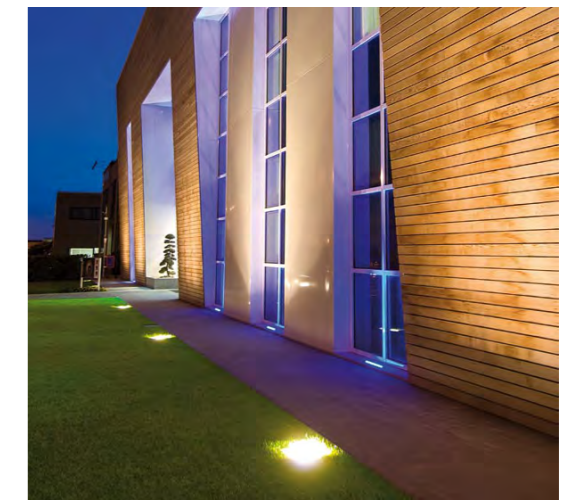

Material:

- The whole lamp is aluminum, the cover is stainless steel, the embedded part is E-Plastic
- The diffuser is tempered glass
- All fasteners screws, nuts are 304 stainless steel (exposed)

Craftwork:

- Sprayed with UV-proof outdoor plastic powder
- Anti corrosion, anti acid and alkali

Light:

LED Module
12w/18w/30w

Color:

- Matt black
- Light matt grey
- Deep matt grey
- Matt coffee

AC 220V/50Hz IP67 +65°C -20°C CE CCC

Material:

- The whole lamp is aluminum, the cover is stainless steel, the embedded part is E-Plastic
- The diffuser is tempered glass
- All fasteners screws, nuts are 304 stainless steel (exposed)

Craftwork:

- Sprayed with UV-proof outdoor plastic powder
- Anti corrosion, anti acid and alkali

Light:

MHN Rx7s 35w/70w/150w HQL-E E27 70w/150w

Color:

- Matt black
- Light matt grey
- Deep matt grey
- Matt coffee

AC 220V/50Hz IP67 +65°C -20°C CE CCC