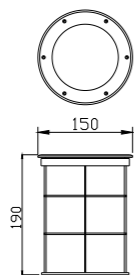

WD-M008

WD-M144

Material:

- The whole lamp is aluminum, the cover is stainless steel, the embedded part is E-Plastic
- The diffuser is tempered glass
- All fasteners screws, nuts are 304 stainless steel (exposed)