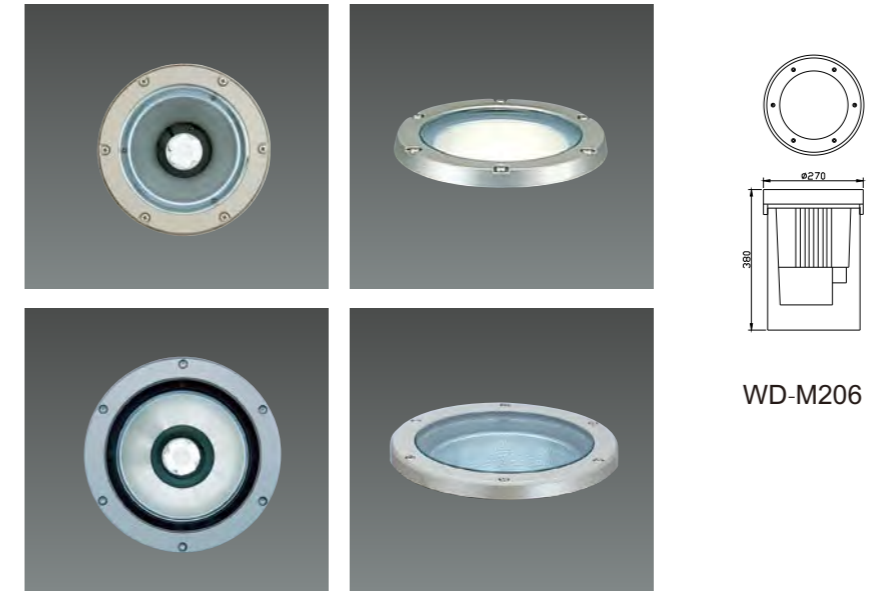

## In Ground Light

Material:

- The whole lamp is aluminum, the cover is stainless steel, the embedded part is E-Plastic
- The diffuser is tempered glass
- All fasteners screws,nuts are 304 stainless steel (exposed)

1 pattern polarized wash wall 2 pattern combined polarization 3 pattern symmetric light

\*Installation diagram

WD-M138

Material:

- The whole lamp is aluminum, the cover is stainless steel, the embedded part is E-Plastic
- The diffuser is tempered glass
- All fasteners screws, nuts are 304 stainless steel (exposed)