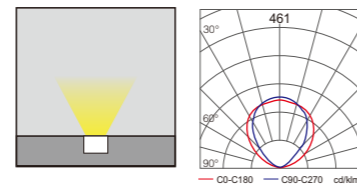

Material:

- The whole lamp is stainless steel
- The diffuser is tempered glass
- All fasteners screws,nuts are 304 stainless steel (exposed)

Craftwork:

- Sprayed with UV-proof outdoor plastic powder
- Anti corrosion,anti acid and alkali

Light:

SMD LED
12w/14w

Color:

Matt black Light matt grey Deep matt grey

Matt coffee

AC 220V/50Hz IP67 +65°C -20°C CE CCC