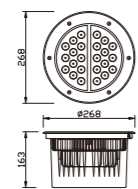

WD-M138

Material:

- The whole lamp is aluminum, the cover is stainless steel, the embedded part is E-Plastic
- The diffuser is tempered glass
- All fasteners screws, nuts are 304 stainless steel (exposed)

Craftwork:

- Sprayed with UV-proof outdoor plastic powder
- Anti corrosion, anti acid and alkali

Light:

LED Module

24w

Color:

- Matt black
- Light matt grey
- Deep matt grey
- Matt coffee

AC 220V/50Hz IP67 +65°C -20°C CE CCC

Material:

- The whole lamp is aluminum, the cover is stainless steel, the embedded part is E-Plastic
- The diffuser is tempered glass
- All fasteners screws, nuts are 304 stainless steel (exposed)

Craftwork:

- Sprayed with UV-proof outdoor plastic powder
- Anti corrosion, anti acid and alkali

Light:

CDM-T G12

35w/70w

Color:

- Matt black
- Light matt grey
- Deep matt grey
- Matt coffee

AC 220V/50Hz IP67 +65°C -20°C CE CCC