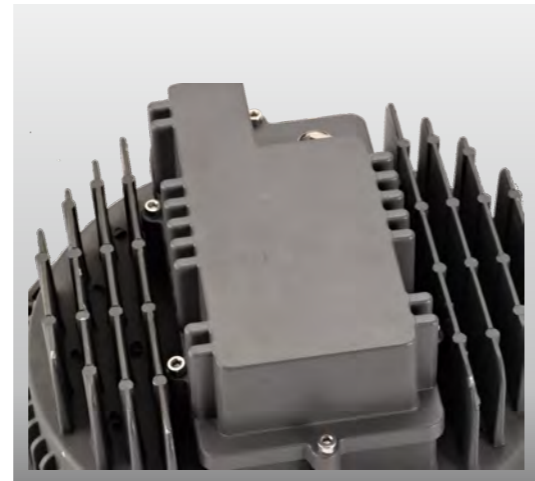

## In Ground Light

Material:

- The whole lamp is aluminum, the cover is stainless steel, the embedded part is E-Plastic
- The diffuser is tempered glass
- All fasteners screws,nuts are 304 stainless steel (exposed)

 AC 220V/50Hz    
 **IP67**    
  +65°C / -20°C    
  

\*selectable diffuser

How to install underground light?

1. Firstly spread a layer of rubble on the place for installation.
2. Then a layer of silver sand,and level the sand.
3. Install the embedded pare of the lamp.
4. Wire the lamp.
5. Seal the RVV.
6. When install the cover,the screws should be screwed in cross corners gradually,don't tighten the screw all at once.
7. Finish the installation of the lamp.
8. Power on and do the running test.
9. Do the water resistance test for the whole lamp.

1 pattern polarized wash wall 2 pattern combined polarization 3 pattern symmetric light

\*Installation diagram

WD-M138

Material:

- The whole lamp is aluminum, the cover is stainless steel, the embedded part is E-Plastic
- The diffuser is tempered glass
- All fasteners screws, nuts are 304 stainless steel (exposed)