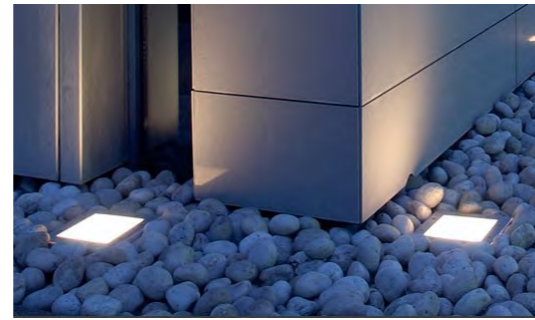

WD-M168

Material:

- The whole lamp is aluminum, the cover is stainless steel, the embedded part is E-Plastic
- The diffuser is tempered glass
- All fasteners screws,nuts are 304 stainless steel (exposed)

Craftwork:

- Sprayed with UV-proof outdoor plastic powder
- Anti corrosion,anti acid and alkali

Light:

MHN Rx7s LED Module
70w 12w/16w/24w

Color:

- Matt black
- Light matt grey
- Deep matt grey
- Matt coffee

AC 220V/50Hz IP67 +65°C -20°C CE CCC