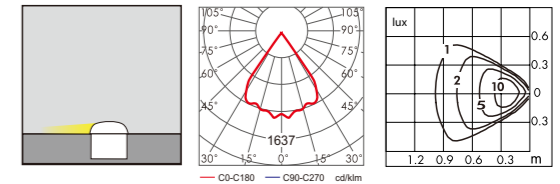

Material:

- The whole lamp is aluminum, the embedded part is E-Plastic.
- The diffuser is tempered glass
- All fasteners screws,nuts are 304 stainless steel (exposed)

Craftwork:

- Sprayed with UV-proof outdoor plastic powder
- Anti corrosion,anti acid and alkali

Light:

LED Module
8w/12w

Color:

- Matt black
- Light matt grey
- Deep matt grey
- Matt coffee

AC 220V/50Hz IP67 +65°C -20°C CE CCC