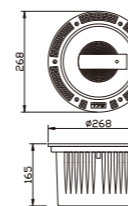

Material:

- The whole lamp is aluminum, the cover is stainless steel, the embedded part is E-Plastic
- The diffuser is tempered glass
- All fasteners screws, nuts are 304 stainless steel (exposed)

Craftwork:

- Sprayed with UV-proof outdoor plastic powder
- Anti corrosion, anti acid and alkali

Light:

LED Module

24w

Color:

- Matt black
- Light matt grey
- Deep matt grey
- Matt coffee

AC 220V/50Hz IP67 +65°C -20°C CE CCC

Material:

- The whole lamp is aluminum, the cover is stainless steel, the embedded part is E-Plastic
- The diffuser is tempered glass
- All fasteners screws, nuts are 304 stainless steel (exposed)

Craftwork:

- Sprayed with UV-proof outdoor plastic powder
- Anti corrosion, anti acid and alkali

Light:

CDM-T G12

35w/70w

Color:

- Matt black
- Light matt grey
- Deep matt grey
- Matt coffee

AC 220V/50Hz IP67 +65°C -20°C CE CCC