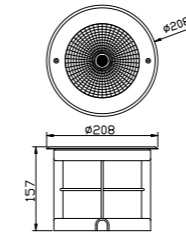

WD-M143

Material:

- The whole lamp is aluminum, the cover is stainless steel, the embedded part is E-Plastic
- The diffuser is tempered glass
- All fasteners screws, nuts are 304 stainless steel (exposed)

Craftwork:

- Sprayed with UV-proof outdoor plastic powder
- Anti corrosion, anti acid and alkali

Light:

MHN Rx7s 70w CFL E27 18w/23w

Color:

- Matt black
- Light matt grey
- Deep matt grey
- Matt coffee

AC 220V/50Hz IP67 +65°C -20°C CE CCC

WD-M144

Material:

- The whole lamp is aluminum, the cover is stainless steel, the embedded part is E-Plastic
- The diffuser is tempered glass
- All fasteners screws, nuts are 304 stainless steel (exposed)

Craftwork:

- Sprayed with UV-proof outdoor plastic powder
- Anti corrosion, anti acid and alkali

Light:

COB LED 10w/20w/30w

Color:

- Matt black
- Light matt grey
- Deep matt grey
- Matt coffee

AC 220V/50Hz IP67 +65°C -20°C CE CCC