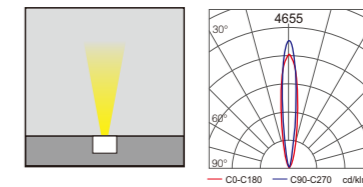

Material:

- The whole lamp is aluminum, the cover is stainless steel, the embedded part is E-Plastic
- The diffuser is tempered glass
- All fasteners screws, nuts are 304 stainless steel (exposed)

Craftwork:

- Sprayed with UV-proof outdoor plastic powder
- Anti corrosion, anti acid and alkali

Light:

CFL E27
CDM-T G12
18w/23w   **35w/70w/150w**

Color:

- ☐ Matt black
- ☐ Light matt grey
- ☐ Deep matt grey
- ☐ Matt coffee

AC 220V/50Hz
IP67
+65°C / -20°C

Material:

- The whole lamp is aluminum, the cover is stainless steel, the embedded part is E-Plastic
- The diffuser is tempered glass
- All fasteners screws, nuts are 304 stainless steel (exposed)

Craftwork:

- Sprayed with UV-proof outdoor plastic powder
- Anti corrosion, anti acid and alkali

Light:

CFL E27
CDM-T G12
18w/23w   **35w/70w**

Color:

- ☐ Matt black
- ☐ Light matt grey
- ☐ Deep matt grey
- ☐ Matt coffee

AC 220V/50Hz
IP67
+65°C / -20°C