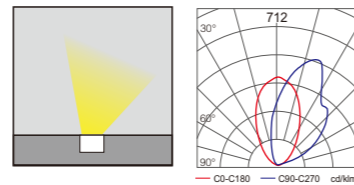

Material:

- The whole lamp is aluminum, the cover is stainless steel, the embedded part is E-Plastic
- The diffuser is tempered glass
- All fasteners screws,nuts are 304 stainless steel (exposed)

Craftwork:

- Sprayed with UV-proof outdoor plastic powder
- Anti corrosion,anti acid and alkali

Light:

MHN Rx7s LED Module
70w 12w/16w/24w

Color:

- Matt black
- Light matt grey
- Deep matt grey
- Matt coffee

AC 220V/50Hz IP67 +65°C -20°C CE CCC