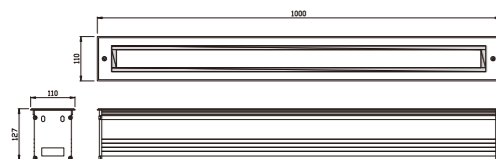

Color:

- Matt black
- Light matt grey
- Deep matt grey
- Matt coffee

AC 220V/50Hz **IP67** +65°C -20°C