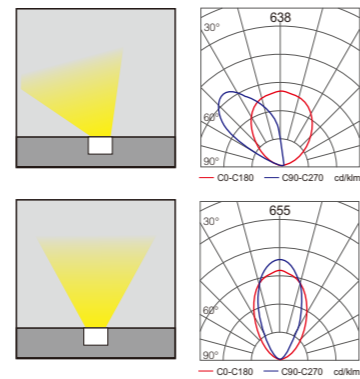

Material:

- The whole lamp is aluminum, the cover is stainless steel, the embedded part is E-Plastic
- The diffuser is tempered glass
- All fasteners screws, nuts are 304 stainless steel (exposed)

Craftwork:

- Sprayed with UV-proof outdoor plastic powder
- Anti corrosion, anti acid and alkali

Light:

LED Module

24w

Color:

- Matt black
- Light matt grey
- Deep matt grey
- Matt coffee

AC 220V/50Hz IP67 +65°C -20°C CE CCC