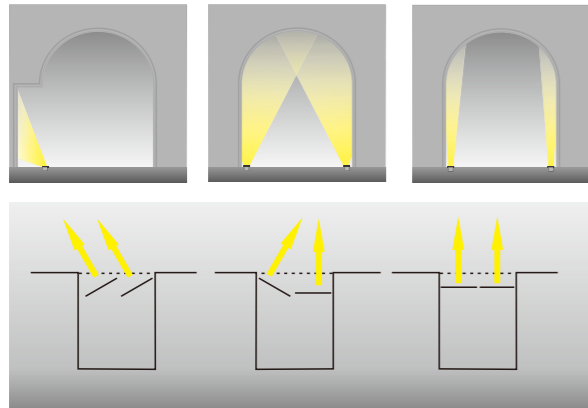

## In Ground Light

Material:

- The whole lamp is aluminum, the cover is stainless steel, the embedded part is E-Plastic
- The diffuser is tempered glass
- All fasteners screws,nuts are 304 stainless steel (exposed)

 AC 220V/50Hz    
 **IP67**    
  +65°C / -20°C    
  

\*selectable diffuser

How to install underground light?

1. Firstly spread a layer of rubble on the place for installation.
2. Then a layer of silver sand,and level the sand.
3. Install the embedded pare of the lamp.
4. Wire the lamp.
5. Seal the RVV.
6. When install the cover,the screws should be screwed in cross corners gradually,don't tighten the screw all at once.
7. Finish the installation of the lamp.
8. Power on and do the running test.
9. Do the water resistance test for the whole lamp.

1 pattern polarized wash wall 2 pattern combined polarization 3 pattern symmetric light

\*Installation diagram

WD-M138

Material:

- The whole lamp is aluminum, the cover is stainless steel, the embedded part is E-Plastic
- The diffuser is tempered glass
- All fasteners screws, nuts are 304 stainless steel (exposed)