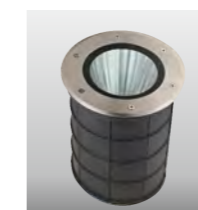

Material:

- The whole lamp is aluminum, the cover is stainless steel, the embedded part is E-Plastic
- The diffuser is tempered glass
- All fasteners screws, nuts are 304 stainless steel (exposed)

Craftwork:

- Sprayed with UV-proof outdoor plastic powder
- Anti corrosion, anti acid and alkali

Light:

MHN Rx7s 70w CFL E27 18w/23w

Color:

- Matt black
- Light matt grey
- Deep matt grey
- Matt coffee

AC 220V/50Hz IP67 +65°C -20°C CE CCC

WD-M144

Material:

- The whole lamp is aluminum, the cover is stainless steel, the embedded part is E-Plastic
- The diffuser is tempered glass
- All fasteners screws, nuts are 304 stainless steel (exposed)

Craftwork:

- Sprayed with UV-proof outdoor plastic powder
- Anti corrosion, anti acid and alkali

Light:

COB LED 10w/20w/30w

Color:

- Matt black
- Light matt grey
- Deep matt grey
- Matt coffee

AC 220V/50Hz IP67 +65°C -20°C CE CCC