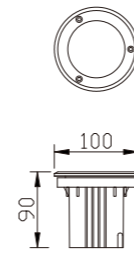

WD-M145

WD-M148

WD-M146

WD-M149

**Material:**

- The whole lamp is aluminum, the cover is stainless steel, the embedded part is E-Plastic
- The diffuser is tempered glass
- All fasteners screws,nuts are 304 stainless steel (exposed)