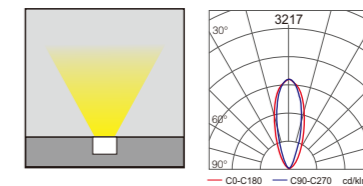

AC 220V/50Hz   
 **IP67**   
 +65°C / -20°C   

WD-M003-B

WD-M001

WD-M143

WD-M143

WD-M143-S

Material:

- The whole lamp is aluminum, the cover is stainless steel, the embedded part is E-Plastic
- The diffuser is tempered glass
- All fasteners screws, nuts are 304 stainless steel (exposed)