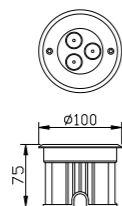

WD-M150

Material:

- The whole lamp is aluminum, the cover is stainless steel, the embedded part is E-Plastic
- The diffuser is tempered glass
- All fasteners screws,nuts are 304 stainless steel (exposed)

Craftwork:

- Sprayed with UV-proof outdoor plastic powder
- Anti corrosion,anti acid and alkali

Light:

- LED Module **4w/5w/6w/8w/10w/12w**

Color:

- Matt black
- Light matt grey
- Deep matt grey
- Matt coffee

AC 220V/50Hz IP67 +65°C -20°C CE CCC