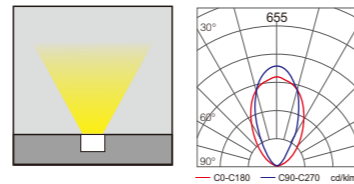

Material:

- The whole lamp is aluminum, the cover is stainless steel, the embedded part is E-Plastic
- The diffuser is tempered glass
- All fasteners screws,nuts are 304 stainless steel (exposed)

Craftwork:

- Sprayed with UV-proof outdoor plastic powder
- Anti corrosion,anti acid and alkali

Light:

MHN Rx7s LED Module
70w 12w/16w/24w

Color:

- Matt black
- Light matt grey
- Deep matt grey
- Matt coffee

AC 220V/50Hz IP67 +65°C -20°C CE CCC