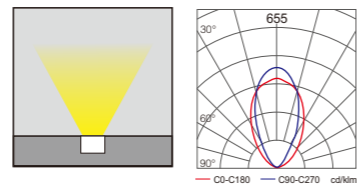

WD-M138-A

WD-M209

WD-M202

Material:

- The whole lamp is aluminum, the cover is stainless steel, the embedded part is E-Plastic
- The diffuser is tempered glass
- All fasteners screws, nuts are 304 stainless steel (exposed)