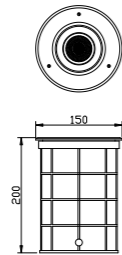

WD-M145

WD-M148

WD-M146

WD-M149

**Material:**

- The whole lamp is aluminum, the cover is stainless steel, the embedded part is E-Plastic
- The diffuser is tempered glass
- All fasteners screws,nuts are 304 stainless steel (exposed)