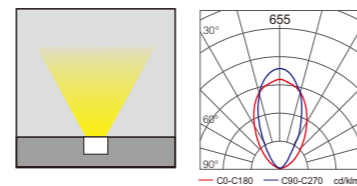

AC 220V/50Hz   
 **IP67**   
 +65°C / -20°C   

WD-M003-B

WD-M001

WD-M143

WD-M143

WD-M143-S

Material:

- The whole lamp is aluminum, the cover is stainless steel, the embedded part is E-Plastic
- The diffuser is tempered glass
- All fasteners screws, nuts are 304 stainless steel (exposed)