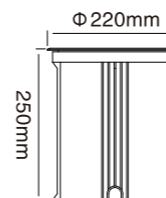

Color:

- ☐ Matt black
- ☐ Light matt grey
- ☐ Deep matt grey
- ☐ Matt coffee

AC 220V/50Hz
IP67
+65°C / -20°C

WD-M003-B