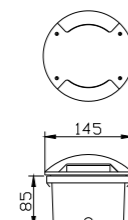

WD-M047

Material:

- The whole lamp is aluminum, the embedded part is E-Plastic.
- The diffuser is tempered glass
- All fasteners screws,nuts are 304 stainless steel (exposed)

Craftwork:

- Sprayed with UV-proof outdoor plastic powder
- Anti corrosion,anti acid and alkali

Light:

LED Module
3w/6w/12w

Color:

- Matt black
- Light matt grey
- Deep matt grey
- Matt coffee

AC 220V/50Hz IP67 +65°C -20°C CE CCC