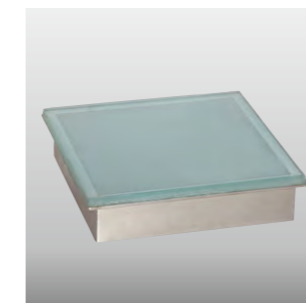

Material:

- The whole lamp is stainless steel
- The diffuser is tempered glass
- All fasteners screws,nuts are 304 stainless steel (exposed)

Craftwork:

- Sprayed with UV-proof outdoor plastic powder
- Anti corrosion,anti acid and alkali

Light:

SMD LED
12w/14w

Color:

Matt black Light matt grey Deep matt grey

Matt coffee

AC 220V/50Hz IP67 +65°C -20°C CE CCC

WD-M104

Material:

- The whole lamp is stainless steel
- The diffuser is tempered glass
- All fasteners screws,nuts are 304 stainless steel (exposed)

Craftwork:

- Sprayed with UV-proof outdoor plastic powder
- Anti corrosion,anti acid and alkali

Light:

SMD LED
18w

Color:

Matt black Light matt grey Deep matt grey

Matt coffee

AC 220V/50Hz IP67 +65°C -20°C CE CCC