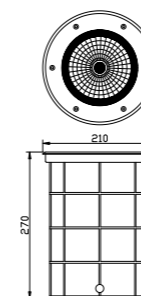

Material:

- The whole lamp is aluminum, the cover is stainless steel, the embedded part is E-Plastic
- The diffuser is tempered glass
- All fasteners screws, nuts are 304 stainless steel (exposed)

Craftwork:

- Sprayed with UV-proof outdoor plastic powder
- Anti corrosion, anti acid and alkali

Light:

MHN Rx7s 70w CFL E27 18w/23w

Color:

- Matt black
- Light matt grey
- Deep matt grey
- Matt coffee

AC 220V/50Hz IP67 +65°C -20°C CE CCC

WD-M144

Material:

- The whole lamp is aluminum, the cover is stainless steel, the embedded part is E-Plastic
- The diffuser is tempered glass
- All fasteners screws, nuts are 304 stainless steel (exposed)

Craftwork:

- Sprayed with UV-proof outdoor plastic powder
- Anti corrosion, anti acid and alkali

Light:

COB LED 10w/20w/30w

Color:

- Matt black
- Light matt grey
- Deep matt grey
- Matt coffee

AC 220V/50Hz IP67 +65°C -20°C CE CCC