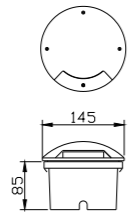

WD-M046

Material:

- The whole lamp is aluminum, the embedded part is E-Plastic.
- The diffuser is tempered glass
- All fasteners screws,nuts are 304 stainless steel (exposed)

Craftwork:

- Sprayed with UV-proof outdoor plastic powder
- Anti corrosion,anti acid and alkali

Light:

LED Module
3w/6w/12w

Color:

- Matt black
- Light matt grey
- Deep matt grey
- Matt coffee

AC 220V/50Hz IP67 +65°C -20°C CE CCC

Material:

- The whole lamp is aluminum, the embedded part is E-Plastic.
- The diffuser is tempered glass
- All fasteners screws,nuts are 304 stainless steel (exposed)

Craftwork:

- Sprayed with UV-proof outdoor plastic powder
- Anti corrosion,anti acid and alkali

Light:

LED Module
4w/8w/12w

Color:

- Matt black
- Light matt grey
- Deep matt grey
- Matt coffee

AC 220V/50Hz IP67 +65°C -20°C CE CCC