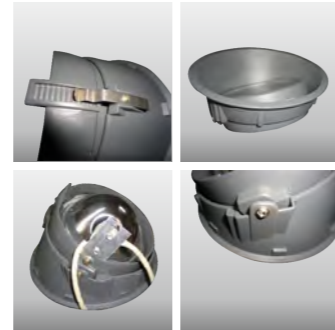

Material:

- The whole lamp is aluminum, the cover is stainless steel, the embedded part is E-Plastic
- The diffuser is tempered glass
- All fasteners screws,nuts are 304 stainless steel (exposed)

Craftwork:

- Sprayed with UV-proof outdoor plastic powder
- Anti corrosion,anti acid and alkali

Light:

CDM-T G12 COB LED LED Module
20w/35w/70w 10w/20w/30w 9w/12w

Color:

- Matt black
- Light matt grey
- Deep matt grey
- Matt coffee

AC 220V/50Hz IP67 +65°C -20°C CE CCC