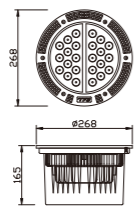

Material:

- The whole lamp is aluminum, the cover is stainless steel, the embedded part is E-Plastic
- The diffuser is tempered glass
- All fasteners screws, nuts are 304 stainless steel (exposed)

Craftwork:

- Sprayed with UV-proof outdoor plastic powder
- Anti corrosion, anti acid and alkali

Light:

LED Module

24w

Color:

- Matt black
- Light matt grey
- Deep matt grey
- Matt coffee

AC 220V/50Hz IP67 +65°C -20°C CE CCC

Material:

- The whole lamp is aluminum, the cover is stainless steel, the embedded part is E-Plastic
- The diffuser is tempered glass
- All fasteners screws, nuts are 304 stainless steel (exposed)

Craftwork:

- Sprayed with UV-proof outdoor plastic powder
- Anti corrosion, anti acid and alkali

Light:

CDM-T G12

35w/70w

Color:

- Matt black
- Light matt grey
- Deep matt grey
- Matt coffee

AC 220V/50Hz IP67 +65°C -20°C CE CCC