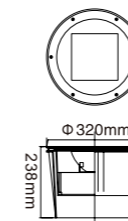

Material:

- The whole lamp is aluminum, the cover is stainless steel, the embedded part is E-Plastic
- The diffuser is tempered glass
- All fasteners screws, nuts are 304 stainless steel (exposed)

Craftwork:

- Sprayed with UV-proof outdoor plastic powder
- Anti corrosion, anti acid and alkali

Light:

LED Module
12w/18w/30w

Color:

- Matt black
- Light matt grey
- Deep matt grey
- Matt coffee

AC 220V/50Hz IP67 +65°C -20°C CE CCC

WD-M013

Material:

- The whole lamp is aluminum, the cover is stainless steel, the embedded part is E-Plastic
- The diffuser is tempered glass
- All fasteners screws, nuts are 304 stainless steel (exposed)

Craftwork:

- Sprayed with UV-proof outdoor plastic powder
- Anti corrosion, anti acid and alkali

Light:

MHN Rx7s 35w/70w/150w HQL-E E27 70w/150w

Color:

- Matt black
- Light matt grey
- Deep matt grey
- Matt coffee

AC 220V/50Hz IP67 +65°C -20°C CE CCC