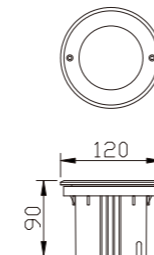

WD-M145

WD-M148

WD-M146

WD-M149

**Material:**

- The whole lamp is aluminum, the cover is stainless steel, the embedded part is E-Plastic
- The diffuser is tempered glass
- All fasteners screws,nuts are 304 stainless steel (exposed)