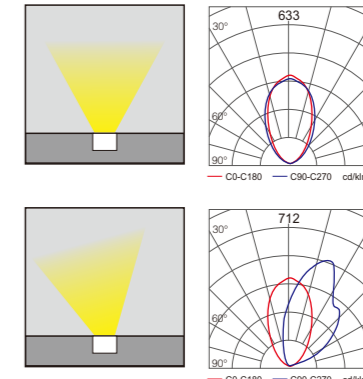

Material:

- The whole lamp is aluminum, the cover is stainless steel, the embedded part is E-Plastic
- The diffuser is tempered glass
- All fasteners screws, nuts are 304 stainless steel (exposed)

Craftwork:

- Sprayed with UV-proof outdoor plastic powder
- Anti corrosion, anti acid and alkali

Light:

CDM-T G12

35w/70w

Color:

- Matt black
- Light matt grey
- Deep matt grey
- Matt coffee

AC 220V/50Hz IP67 +65°C -20°C CE CCC