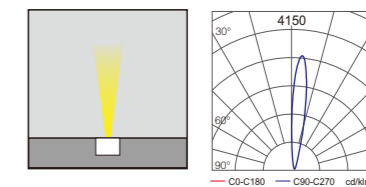

Material:

- The whole lamp is aluminum, the cover is stainless steel, the embedded part is E-Plastic
- The diffuser is tempered glass
- All fasteners screws, nuts are 304 stainless steel (exposed)

Craftwork:

- Sprayed with UV-proof outdoor plastic powder
- Anti corrosion, anti acid and alkali

Light:

LED Module
12w/18w/30w

Color:

- Matt black
- Light matt grey
- Deep matt grey
- Matt coffee

AC 220V/50Hz IP67 +65°C -20°C CE CCC

Material:

- The whole lamp is aluminum, the cover is stainless steel, the embedded part is E-Plastic
- The diffuser is tempered glass
- All fasteners screws, nuts are 304 stainless steel (exposed)

Craftwork:

- Sprayed with UV-proof outdoor plastic powder
- Anti corrosion, anti acid and alkali

Light:

MHN Rx7s 35w/70w/150w HQL-E E27 70w/150w

Color:

- Matt black
- Light matt grey
- Deep matt grey
- Matt coffee

AC 220V/50Hz IP67 +65°C -20°C CE CCC