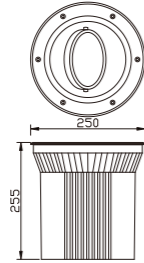

WD-M019

Material:

- The whole lamp is aluminum, the cover is stainless steel, the embedded part is E-Plastic
- The diffuser is tempered glass
- All fasteners screws,nuts are 304 stainless steel (exposed)

Craftwork:

- Sprayed with UV-proof outdoor plastic powder
- Anti corrosion,anti acid and alkali

Light:

CDM-T G12 COB LED LED Module
20w/35w/70w 10w/20w/30w 9w/12w

Color:

- Matt black
- Light matt grey
- Deep matt grey
- Matt coffee

AC 220V/50Hz IP67 +65°C -20°C CE CCC

Material:

- The whole lamp is aluminum, the embedded part is E-Plastic.
- The diffuser is tempered glass
- All fasteners screws,nuts are 304 stainless steel (exposed)

Craftwork:

- Sprayed with UV-proof outdoor plastic powder
- Anti corrosion,anti acid and alkali

Light:

LED Module
8w/12w

Color:

- Matt black
- Light matt grey
- Deep matt grey
- Matt coffee

AC 220V/50Hz IP67 +65°C -20°C CE CCC