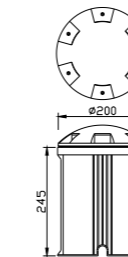

WD-M155

Material:

- The whole lamp is aluminum, the embedded part is E-Plastic.
- The diffuser is tempered glass
- All fasteners screws,nuts are 304 stainless steel (exposed)

Craftwork:

- Sprayed with UV-proof outdoor plastic powder
- Anti corrosion,anti acid and alkali

Light:

LED Module
3w/6w/12w

Color:

- Matt black
- Light matt grey
- Deep matt grey
- Matt coffee

AC 220V/50Hz IP67 +65°C -20°C CE CCC

Material:

- The whole lamp is aluminum, the embedded part is E-Plastic.
- The diffuser is tempered glass
- All fasteners screws,nuts are 304 stainless steel (exposed)

Craftwork:

- Sprayed with UV-proof outdoor plastic powder
- Anti corrosion,anti acid and alkali

Light:

LED Module
4w/8w/12w

Color:

- Matt black
- Light matt grey
- Deep matt grey
- Matt coffee

AC 220V/50Hz IP67 +65°C -20°C CE CCC