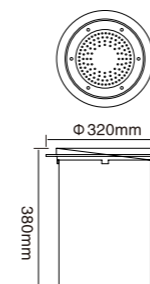

AC 220V/50Hz IP67 +65°C -20°C CE CCC

WD-M015

WD-M019

**Material:**

- The whole lamp is aluminum, the cover is stainless steel, the embedded part is E-Plastic
- The diffuser is tempered glass
- All fasteners screws,nuts are 304 stainless steel (exposed)