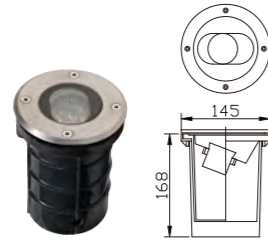

WD-M148

Material:

- The whole lamp is aluminum, the cover is stainless steel, the embedded part is E-Plastic
- The diffuser is tempered glass
- All fasteners screws,nuts are 304 stainless steel (exposed)

Craftwork:

- Sprayed with UV-proof outdoor plastic powder
- Anti corrosion,anti acid and alkali

Light:

- LED Module **3w/6w**
- COB LED **5w**

Color:

- Matt black
- Light matt grey
- Deep matt grey
- Matt coffee

AC 220V/50Hz IP67 +65°C -20°C CE CCC

Material:

- The whole lamp is aluminum, the cover is stainless steel, the embedded part is E-Plastic
- The diffuser is tempered glass
- All fasteners screws,nuts are 304 stainless steel (exposed)

Craftwork:

- Sprayed with UV-proof outdoor plastic powder
- Anti corrosion,anti acid and alkali

Light:

- LED Module **4w/5w/6w/8w/10w/12w**

Color:

- Matt black
- Light matt grey
- Deep matt grey
- Matt coffee

AC 220V/50Hz IP67 +65°C -20°C CE CCC