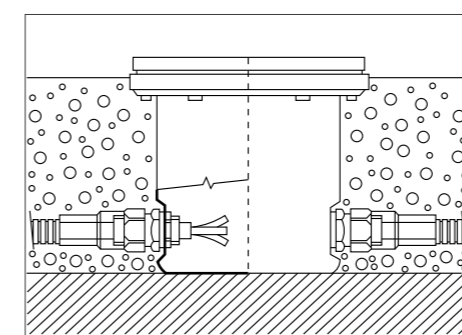

 AC 220V/50Hz    
 **IP67**    
  +65°C / -20°C    
  

\*selectable diffuser

How to install underground light?

1. Firstly spread a layer of rubble on the place for installation.
2. Then a layer of silver sand,and level the sand.
3. Install the embedded pare of the lamp.
4. Wire the lamp.
5. Seal the RVV.
6. When install the cover,the screws should be screwed in cross corners gradually,don't tighten the screw all at once.
7. Finish the installation of the lamp.
8. Power on and do the running test.
9. Do the water resistance test for the whole lamp.