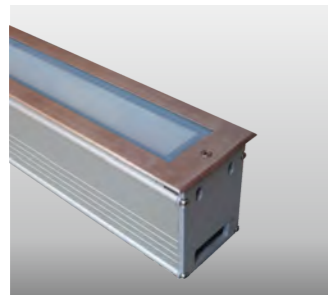

WD-M102

Material:

- The whole lamp is aluminum, the embedded part is E-Plastic.
- The diffuser is tempered glass
- All fasteners screws,nuts are 304 stainless steel (exposed)

Craftwork:

- Sprayed with UV-proof outdoor plastic powder
- Anti corrosion,anti acid and alkali

Light:

LED Module SMD LED
18w/24w   **12w/14w**

Color:

- Matt black
- Light matt grey
- Deep matt grey
- Matt coffee

AC 220V/50Hz **IP67** +65°C -20°C

Material:

- The whole lamp is aluminum.
- The diffuser is tempered glass
- All fasteners screws,nuts are 304 stainless steel (exposed)

Craftwork:

- Sprayed with UV-proof outdoor plastic powder
- Anti corrosion,anti acid and alkali

Light:

LED Module SMD LED
18w/24w   **12w/14w**

Color:

- Matt black
- Light matt grey
- Deep matt grey
- Matt coffee

AC 220V/50Hz **IP67** +65°C -20°C