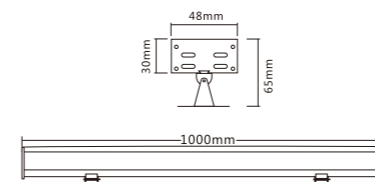

Material:

- The whole lamp is all aluminum products
- The diffuser is tempered glass
- All fasteners screws,nuts are 304 stainless steel (exposed)

Craftwork:

- Anti ultraviolet radiation outdoor polyester powder
- Anti corrosion,anti acid and alkali

Light:

88lm SMD LED
18w

Color:

- Matt black
- Light matt grey
- Deep matt grey
- Matt coffee

AC 220V/50Hz IP65 +65°C -20°C CE CCC

Material:

- The whole lamp is all aluminum products
- The diffuser is tempered glass
- All fasteners screws,nuts are 304 stainless steel (exposed)

Craftwork:

- Anti ultraviolet radiation outdoor polyester powder
- Anti corrosion,anti acid and alkali

Light:

88lm SMD LED
29w

Color:

- Matt black
- Light matt grey
- Deep matt grey
- Matt coffee

AC 220V/50Hz IP65 +65°C -20°C CE CCC