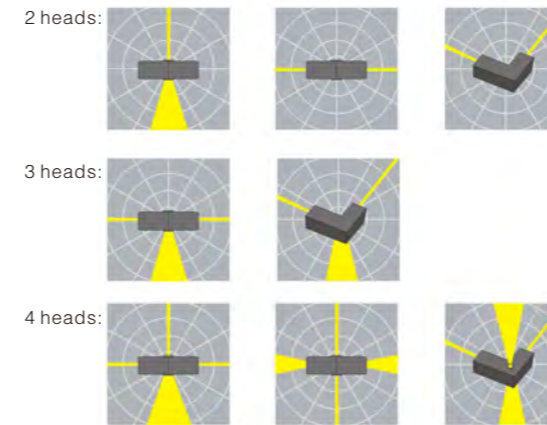

Installation diagram:

Light extraction diagram:

WD-FL527