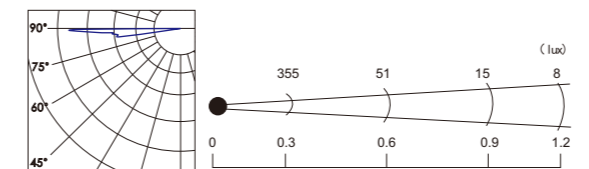

45°

Linear light knife

180° light knife

WD-FL529-A

360° light knife (stripe facula) effect

Linear light knife (stripe facula) effect

WD-FL529-B

180° light knife (stripe facula) effect