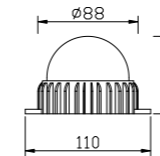

Color:

- Matt black
- Light matt grey
- Deep matt grey
- Matt coffee

AC 220V/50Hz IP65 +65°C -20°C CE CCC

WD-FL535