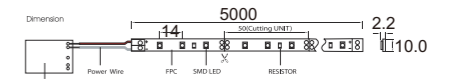

• LED High Voltage Flexible Strip Light

Every 60 LED make a circuit need to cut 1 meter at least;
The standard length of every roll is 50M;
There are 3000 pcs SMD LED of every roll.

5050 60pcs

AC 220V/50Hz IP65 +50°C -10°C CE CCC