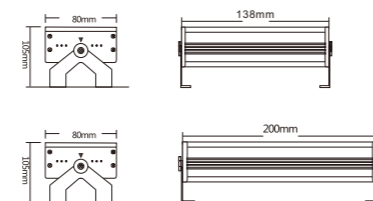

WD-FL536

WD-FL538

WD-FL539

Model Name: _____

• LED Flexible Strip Light

Every 3 LED can be a section;
The standard length of every roll is 5M;
There are 150 pcs SMD LED of every roll.

5050 30pcs

5050 60pcs