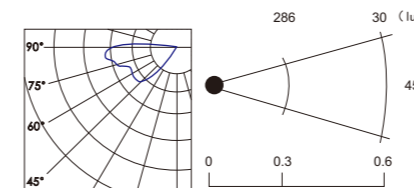

Material:

- The whole lamp is aluminum.
- The diffuser is optical glass.
- All fasteners screws,nuts are 304 stainless steel (exposed)

Craftwork:

- Sprayed with UV-proof outdoor plastic powder.
- Anti corrosion,anti acid and alkali

Light:

LED Module
3w/6w/9w/12w

Color:

- Matt black
- Light matt grey
- Deep matt grey
- Matt coffee

AC 220V/50Hz IP65 +65°C -20°C CE CCC

Remarks:the height and the light color of the lamp can be customized.

Light distribution scheme: :

Light:

LED Module
6w/9w/12w/24w

Color:

- Matt black
- Light matt grey
- Deep matt grey
- Matt coffee

Light:

LED Module
9w/24w

Color:

- Matt black
- Light matt grey
- Deep matt grey
- Matt coffee

8°

45°