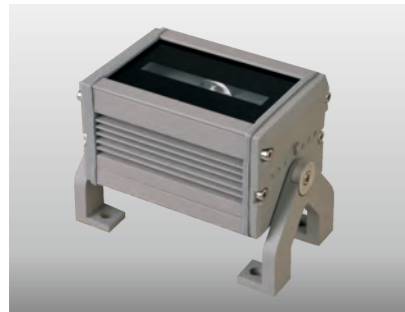

WD-FL531

Material:

- The whole lamp is aluminum.
- The diffuser is tempered glass+optical lens.
- All fasteners screws,nuts are 304 stainless steel (exposed)

Craftwork:

- Anti ultraviolet radiation outdoor polyester powder
- Anti corrosion,anti acid and alkali

Light:

LED Module
3w/6w/9w

Color:

- Matt black
- Light matt grey
- Deep matt grey
- Matt coffee

AC 220V/50Hz IP65 +65°C -20°C CE CCC

Material:

- The whole lamp is aluminum.
- The diffuser is PC
- All fasteners screws,nuts are 304 stainless steel (exposed)

Craftwork:

- Anti ultraviolet radiation outdoor polyester powder
- Anti corrosion,anti acid and alkali

Light:

SMD LED
3w/6w/9w

Color:

- Matt black
- Light matt grey
- Deep matt grey
- Matt coffee

AC 220V/50Hz IP65 +65°C -20°C CE CCC