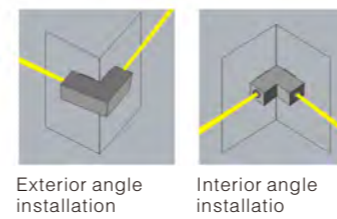

Installation diagram: