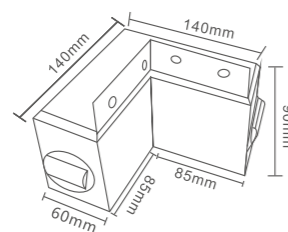

Light:

LED Module
6w/9w/12w

Color:

- Matt black
- Light matt grey
- Deep matt grey
- Matt coffee

AC 220V/50Hz IP65 +65°C -20°C CE CCC

Installation diagram:

Light extraction diagram:

WD-FL527