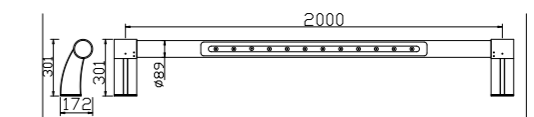

Light:

LED Module

12w/18w/21w

Color:

- Matt black
- Light matt grey
- Deep matt grey
- Matt coffee

AC 220V/50Hz IP55 +65°C -20°C CE CCC

The recommended mounting height: 0.8-1.2m

WD-FL114