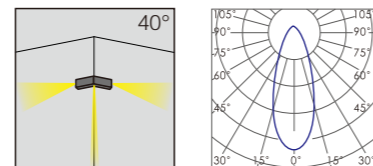

Color:

- Matt black
- Light matt grey
- Deep matt grey
- Matt coffee

AC 220V/50Hz IP65 +65°C -20°C CE CCC