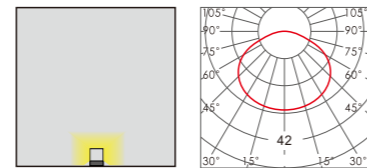

Color:

- Matt black
- Light matt grey
- Deep matt grey
- Matt coffee

AC 220V/50Hz IP65 +65°C -20°C CE CCC