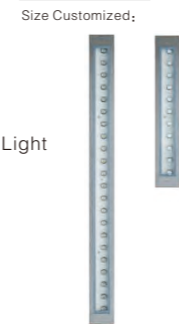

Wallwasher Lights

Contour Lights

Handrail Lights

Architectural Lighting

Light Distribution:

Light Color:

Size Customized:

TFB