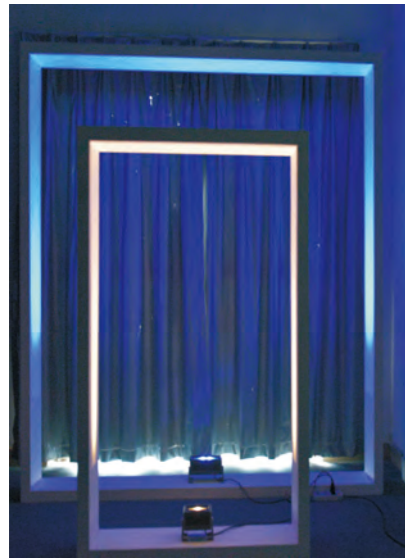

Light:

LED Module
3w/6w/9w

Color:

- Matt black
- Light matt grey
- Deep matt grey
- Matt coffee

AC 220V/50Hz IP65 +65°C -20°C CE CCC

WD-FL531

Material:

- The whole lamp is aluminum.
- The diffuser is tempered glass+optical lens.
- All fasteners screws,nuts are 304 stainless steel (exposed)