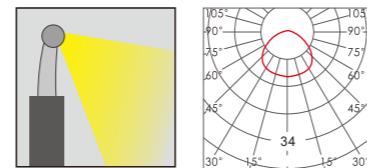

Light:

SMD LED

14w

Color:

- Matt black
- Light matt grey
- Deep matt grey
- Matt coffee

AC 220V/50Hz IP55 +65°C -20°C CE CCC

The recommended mounting height: 0.8-1.2m

WD-FL006