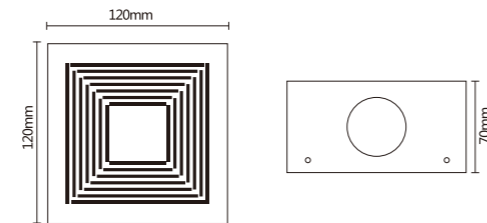

Color:

- Matt black
- Light matt grey
- Deep matt grey
- Matt coffee

AC 220V/50Hz IP65 +65°C -20°C CE CCC