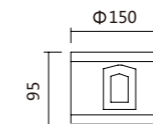

Material:

- The whole lamp is aluminum.
- The diffuser is optical glass.
- All fasteners screws,nuts are 304 stainless steel (exposed)

Craftwork:

- Sprayed with UV-proof outdoor plastic powder.
- Anti corrosion,anti acid and alkali

Light:

LED Module
3w/6w/9w/12w

Color:

- Matt black
- Light matt grey
- Deep matt grey
- Matt coffee

AC 220V/50Hz IP65 +65°C -20°C CE CCC

Remarks:the height and the light color of the lamp can be customized.

Light distribution scheme: :

Light:

LED Module
6w/9w/12w/24w

Color:

- Matt black
- Light matt grey
- Deep matt grey
- Matt coffee

Light:

LED Module
9w/24w

Color:

- Matt black
- Light matt grey
- Deep matt grey
- Matt coffee

8°

45°