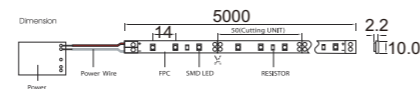

WD-FL536

WD-FL538

WD-FL539

Model Name: _____

• LED Flexible Strip Light

Every 3 LED can be a section;
The standard length of every roll is 5M;
There are 150 pcs SMD LED of every roll.

5050 30pcs

5050 60pcs