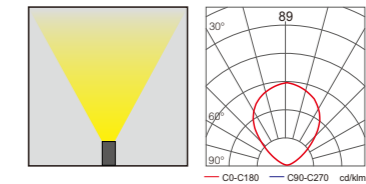

Color:

- Matt black
- Light matt grey
- Deep matt grey
- Matt coffee

AC 220V/50Hz IP65 +65°C -20°C CE CCC

WD-FL513-A