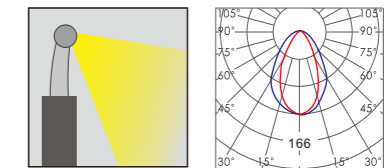

Light:

LED Module

12w/18w/21w

Color:

- Matt black
- Light matt grey
- Deep matt grey
- Matt coffee

AC 220V/50Hz IP55 +65°C -20°C CE CCC

The recommended mounting height: 0.8-1.2m

WD-FL114