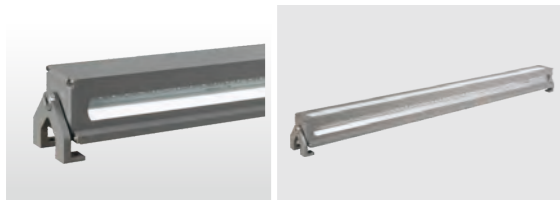

Material:

- The whole lamp is all aluminum products
- The diffuser is tempered glass
- All fasteners screws,nuts are 304 stainless steel (exposed)

Craftwork:

- Anti ultraviolet radiation outdoor polyester powder
- Anti corrosion,anti acid and alkali

Light:

LED Module **36w**

Color:

- ☐ Matt black
- ☐ Light matt grey
- ☐ Deep matt grey
- ☐ Matt coffee

AC 220V/50Hz **IP65** $+65^{\circ}\text{C}$ -20°C

Material:

- The whole lamp is all aluminum products
- The diffuser is tempered glass
- All fasteners screws,nuts are 304 stainless steel (exposed)

Craftwork:

- Anti ultraviolet radiation outdoor polyester powder
- Anti corrosion,anti acid and alkali

Light:

LED Module **9w/18w**

Color:

- ☐ Matt black
- ☐ Light matt grey
- ☐ Deep matt grey
- ☐ Matt coffee

AC 220V/50Hz **IP65** $+65^{\circ}\text{C}$ -20°C