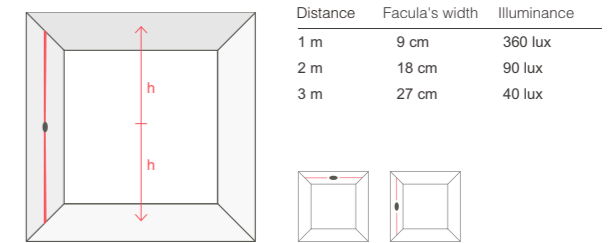

45°

Linear light knife

180° light knife

WD-FL529-A

360° light knife (stripe facula) effect

Linear light knife (stripe facula) effect

WD-FL529-B

180° light knife (stripe facula) effect