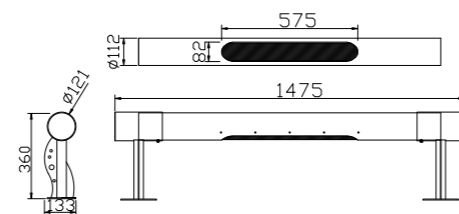

Light:

SMD LED

14w

Color:

- Matt black
- Light matt grey
- Deep matt grey
- Matt coffee

AC 220V/50Hz IP55 +65°C -20°C CE CCC

The recommended mounting height: 0.8-1.2m

WD-FL006