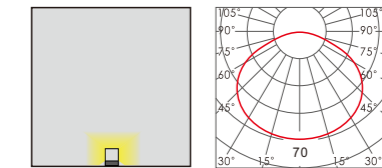

Color:

- Matt black
- Light matt grey
- Deep matt grey
- Matt coffee

AC 220V/50Hz IP65 +65°C -20°C CE CCC

WD-FL535