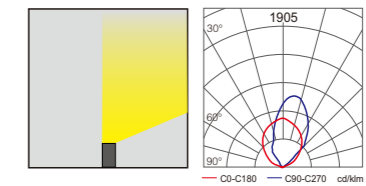

Color:

- ☐ Matt black
- ☐ Light matt grey
- ☐ Deep matt grey
- ☐ Matt coffee

AC 220V/50Hz **IP65** $+65^{\circ}\text{C}$ -20°C

WD-FL511