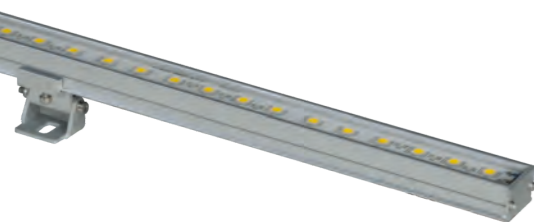

Color:

- Matt black
- Light matt grey
- Deep matt grey
- Matt coffee

AC 220V/50Hz IP65 +65°C -20°C CE CCC

WD-FL513-A