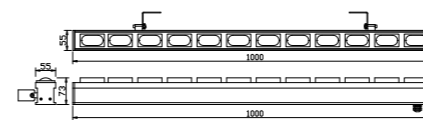

Material:

- The whole lamp is all aluminum products
- The diffuser is tempered glass
- All fasteners screws,nuts are 304 stainless steel (exposed)

Craftwork:

- Anti ultraviolet radiation outdoor polyester powder
- Anti corrosion,anti acid and alkali

Light:

LED Module **36w**

Color:

- ☐ Matt black
- ☐ Light matt grey
- ☐ Deep matt grey
- ☐ Matt coffee

AC 220V/50Hz **IP65** $+65^{\circ}\text{C}$ -20°C

Material:

- The whole lamp is all aluminum products
- The diffuser is tempered glass
- All fasteners screws,nuts are 304 stainless steel (exposed)

Craftwork:

- Anti ultraviolet radiation outdoor polyester powder
- Anti corrosion,anti acid and alkali

Light:

LED Module **9w/18w**

Color:

- ☐ Matt black
- ☐ Light matt grey
- ☐ Deep matt grey
- ☐ Matt coffee

AC 220V/50Hz **IP65** $+65^{\circ}\text{C}$ -20°C