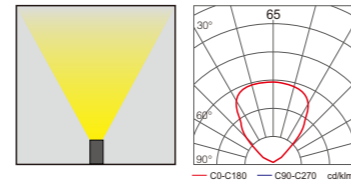

Color:

- Matt black
- Light matt grey
- Deep matt grey
- Matt coffee

AC 220V/50Hz IP65 +65°C -20°C CE CCC