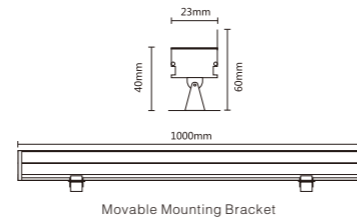

Material:

- The whole lamp is all aluminum products
- The diffuser is tempered glass
- All fasteners screws,nuts are 304 stainless steel (exposed)

Craftwork:

- Anti ultraviolet radiation outdoor polyester powder
- Anti corrosion,anti acid and alkali

Light:

88lm SMD LED
18w

Color:

- Matt black
- Light matt grey
- Deep matt grey
- Matt coffee

AC 220V/50Hz IP65 +65°C -20°C CE CCC

Material:

- The whole lamp is all aluminum products
- The diffuser is tempered glass
- All fasteners screws,nuts are 304 stainless steel (exposed)

Craftwork:

- Anti ultraviolet radiation outdoor polyester powder
- Anti corrosion,anti acid and alkali

Light:

88lm SMD LED
29w

Color:

- Matt black
- Light matt grey
- Deep matt grey
- Matt coffee

AC 220V/50Hz IP65 +65°C -20°C CE CCC