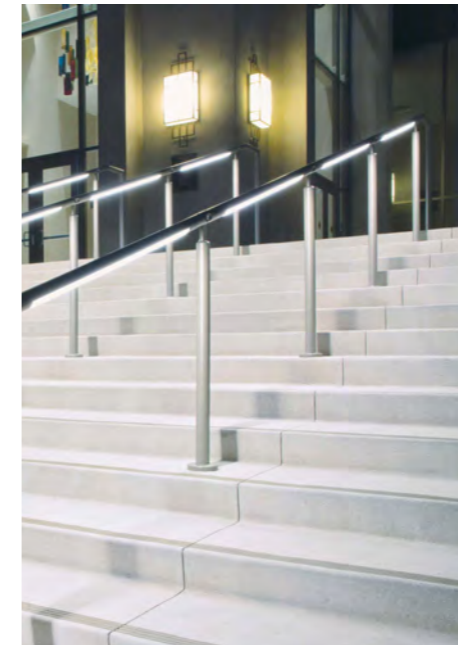

Material:

- The whole lamp is all aluminum products
- The diffuser is PC
- All fasteners screws,nuts are 304 stainless steel (exposed)

Craftwork:

- Anti ultraviolet radiation outdoor polyester powder
- Anti corrosion,anti acid and alkali

Light:

88/12/12 SMD LED **14w**

Color:

- ☐ Matt black
- ☐ Light matt grey
- ☐ Deep matt grey
- ☐ Matt coffee

AC 220V/50Hz **IP65** +65°C -20°C