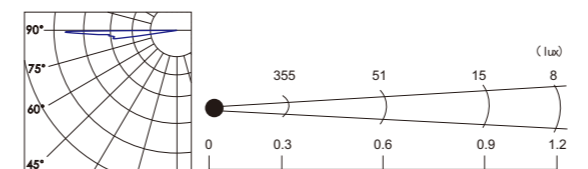

Material:

- The whole lamp is aluminum.
- The diffuser is optical glass.
- All fasteners screws,nuts are 304 stainless steel (exposed)

Craftwork:

- Sprayed with UV-proof outdoor plastic powder.
- Anti corrosion,anti acid and alkali

Light:

LED Module
3w/6w/9w/12w

Color:

- Matt black
- Light matt grey
- Deep matt grey
- Matt coffee

AC 220V/50Hz IP65 +65°C -20°C CE CCC

Remarks:the height and the light color of the lamp can be customized.

Light distribution scheme: :

Light:

LED Module
6w/9w/12w/24w

Color:

- Matt black
- Light matt grey
- Deep matt grey
- Matt coffee

Light:

LED Module
9w/24w

Color:

- Matt black
- Light matt grey
- Deep matt grey
- Matt coffee

8°

45°