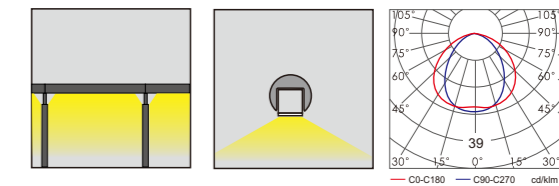

Color:

- ☐ Matt black
- ☐ Light matt grey
- ☐ Deep matt grey
- ☐ Matt coffee

AC 220V/50Hz **IP65** +65°C -20°C

WD-FL521