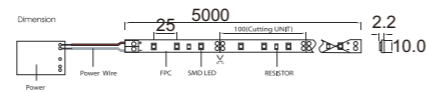

WD-FL536

WD-FL538

WD-FL539

Model Name: _____

• LED Flexible Strip Light

Every 3 LED can be a section;
The standard length of every roll is 5M;
There are 150 pcs SMD LED of every roll.

5050 30pcs

5050 60pcs