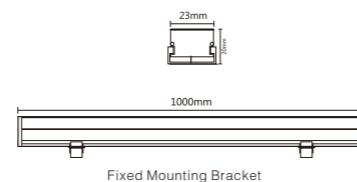

Movable Mounting Bracket

Fixed Mounting Bracket