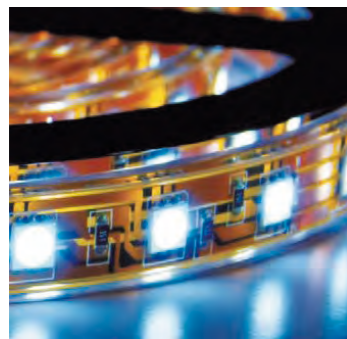

Model Name: _____

• LED Flexible Strip Light

Every 3 LED can be a section;
The standard length of every roll is 5M;
There are 150 pcs SMD LED of every roll.

5050 30pcs

5050 60pcs

DC 12V IP65 +50°C -10°C CE CCC

WD-FL541

Model Name: _____

• LED Flexible Strip Light

Every 3 LED can be a section;
The standard length of every roll is 5M;
There are 150 pcs SMD LED of every roll.

5050 30pcs

DC 12V IP65 +50°C -10°C CE CCC

Every 3 LED can be a section, soft printed circuit board, with double-side tap on the back, small volume, easy to install.

The standard length of every roll is : 5M.

Light color : red/yellow/blue/green/white etc.

Voltage : DC12V.

Applied in path and exquisite decoration field signs such as outline.

The SMD flexible strip light is water-proof, treated with epoxy or casing on the surface.

Model Name: _____

• LED High Voltage Flexible Strip Light

Every 60 LED make a circuit need to cut 1 meter at least;
The standard length of every roll is 50M;
There are 3000 pcs SMD LED of every roll.

5050 60pcs

AC 220V/50Hz IP65 +50°C -10°C CE CCC