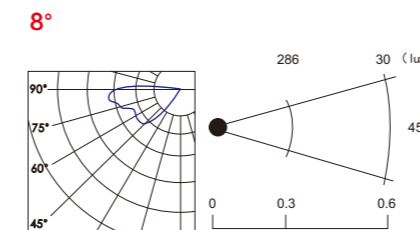

45°

Linear light knife

180° light knife

WD-FL529-A

360° light knife (stripe facula) effect

Linear light knife (stripe facula) effect

WD-FL529-B

180° light knife (stripe facula) effect