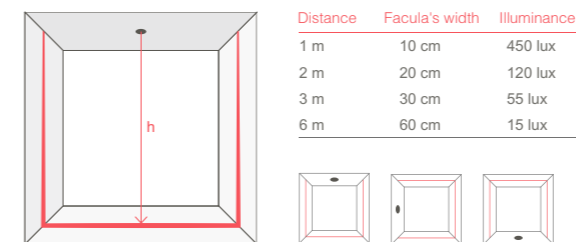

45°

Linear light knife

180° light knife

WD-FL529-A

360° light knife (stripe facula) effect

Linear light knife (stripe facula) effect

WD-FL529-B

180° light knife (stripe facula) effect