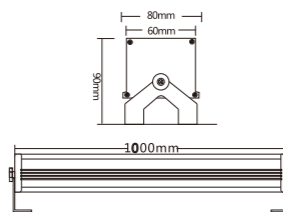

Material:

- The whole lamp is all aluminum products
- The diffuser is tempered glass
- All fasteners screws,nuts are 304 stainless steel (exposed)

Craftwork:

- Anti ultraviolet radiation outdoor polyester powder
- Anti corrosion,anti acid and alkali

Light:

LED Module **36w**

Color:

- ☐ Matt black
- ☐ Light matt grey
- ☐ Deep matt grey
- ☐ Matt coffee

AC 220V/50Hz **IP65** $+65^{\circ}\text{C}$ -20°C

Material:

- The whole lamp is all aluminum products
- The diffuser is tempered glass
- All fasteners screws,nuts are 304 stainless steel (exposed)

Craftwork:

- Anti ultraviolet radiation outdoor polyester powder
- Anti corrosion,anti acid and alkali

Light:

LED Module **9w/18w**

Color:

- ☐ Matt black
- ☐ Light matt grey
- ☐ Deep matt grey
- ☐ Matt coffee

AC 220V/50Hz **IP65** $+65^{\circ}\text{C}$ -20°C