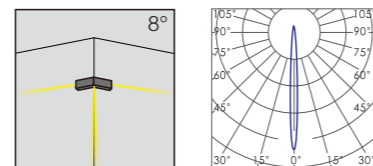

Color:

- Matt black
- Light matt grey
- Deep matt grey
- Matt coffee

AC 220V/50Hz IP65 +65°C -20°C CE CCC