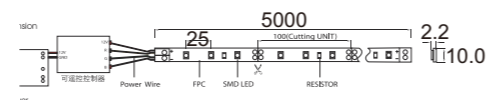

DC 12V IP65 +50°C -10°C CE CCC

WD-FL541

Model Name: _____

• LED Flexible Strip Light

Every 3 LED can be a section;
The standard length of every roll is 5M;
There are 150 pcs SMD LED of every roll.

5050 30pcs