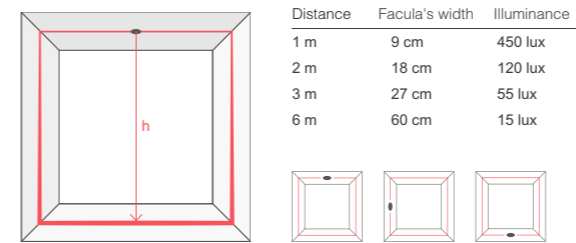

45°

Linear light knife

180° light knife

WD-FL529-A

360° light knife (stripe facula) effect

Linear light knife (stripe facula) effect

WD-FL529-B

180° light knife (stripe facula) effect