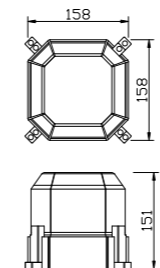

Material:

- The whole lamp is aluminum.
- The diffuser is tempered glass+optical lens.
- All fasteners screws,nuts are 304 stainless steel (exposed)

Craftwork:

- Anti ultraviolet radiation outdoor polyester powder
- Anti corrosion,anti acid and alkali

Light:

LED Module
3w/6w/9w

Color:

- Matt black
- Light matt grey
- Deep matt grey
- Matt coffee

AC 220V/50Hz IP65 +65°C -20°C CE CCC

Material:

- The whole lamp is aluminum.
- The diffuser is PC
- All fasteners screws,nuts are 304 stainless steel (exposed)

Craftwork:

- Anti ultraviolet radiation outdoor polyester powder
- Anti corrosion,anti acid and alkali

Light:

SMD LED
3w/6w/9w

Color:

- Matt black
- Light matt grey
- Deep matt grey
- Matt coffee

AC 220V/50Hz IP65 +65°C -20°C CE CCC

WD-FL537