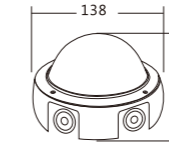

04A 04B 04AB