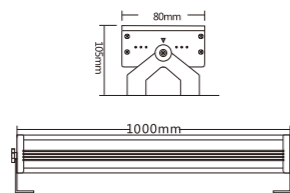

Light:

LED Module  **48w/54w**

Color:

- Matt black
- Light matt grey
- Deep matt grey
- Matt coffee

AC 220V/50Hz IP65 +65°C -20°C CE CCC

WD-FL505

备注：灯具长度、光色可自订

WD-FL507-B