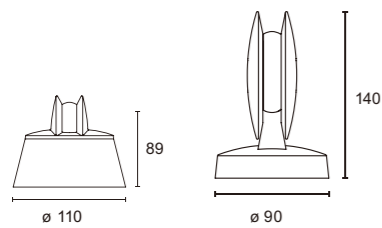

Color:

- Matt black
- Light matt grey
- Deep matt grey
- Matt coffee

AC 220V/50Hz IP65 +65°C -20°C CE CCC