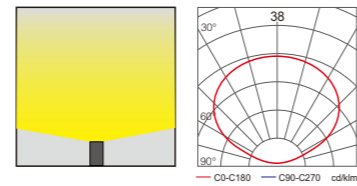

Light:

88/12/12 SMD LED    **12w**

Color:

- Matt black
- Light matt grey
- Deep matt grey
- Matt coffee

 AC 220V/50Hz **IP65**  +65°C -20°C  

WD-FL519

Material:

- The whole lamp is all aluminum products
- The diffuser is PC
- All fasteners screws,nuts are 304 stainless steel (exposed)