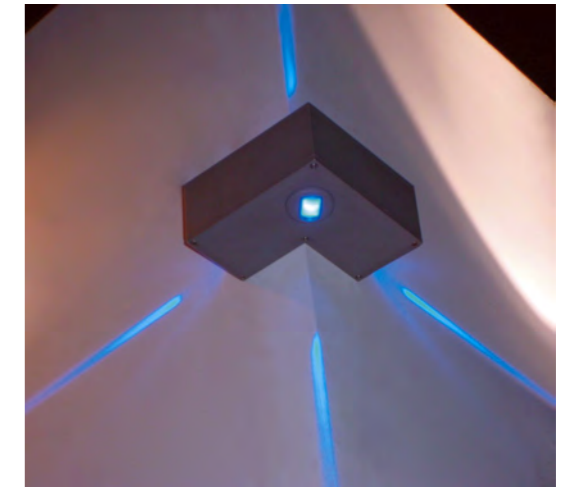

Installation diagram:

Light extraction diagram:

WD-FL527