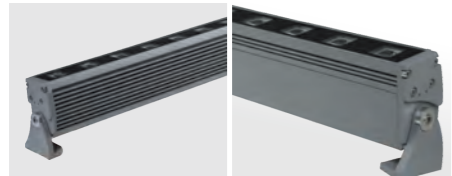

Material:

- The whole lamp is all aluminum products
- The diffuser is tempered glass
- All fasteners screws,nuts are 304 stainless steel (exposed)

Craftwork:

- Anti ultraviolet radiation outdoor polyester powder
- Anti corrosion,anti acid and alkali

Light:

LED Module
18w/24w/36w

Color:

- Matt black
- Light matt grey
- Deep matt grey
- Matt coffee

AC 220V/50Hz IP65 +65°C -20°C CE CCC

备注：灯具长度、光色可自订

Material:

- The whole lamp is all aluminum products
- The diffuser is tempered glass
- All fasteners screws,nuts are 304 stainless steel (exposed)

Craftwork:

- Anti ultraviolet radiation outdoor polyester powder
- Anti corrosion,anti acid and alkali

Light:

LED Module
18w/24w/36w

Color:

- Matt black
- Light matt grey
- Deep matt grey
- Matt coffee

AC 220V/50Hz IP65 +65°C -20°C CE CCC

备注：灯具长度、光色可自订