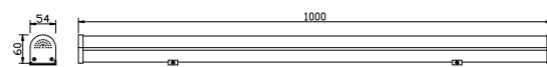

Light:

88/12/12 SMD LED    **12w**

Color:

- Matt black
- Light matt grey
- Deep matt grey
- Matt coffee

 AC 220V/50Hz **IP65**  +65°C -20°C  

WD-FL519

Material:

- The whole lamp is all aluminum products
- The diffuser is PC
- All fasteners screws,nuts are 304 stainless steel (exposed)