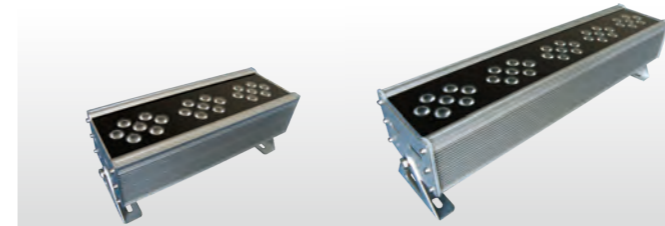

WD-FL507-B

WD-FL507-C

Material:

- The whole lamp is all aluminum products
- The diffuser is tempered glass
- All fasteners screws,nuts are 304 stainless steel (exposed)

Craftwork:

- Anti ultraviolet radiation outdoor polyester powder
- Anti corrosion,anti acid and alkali

Light:

LED Module **21x3w/35x3w/64x3w**

Color:

- ☐ Matt black
- ☐ Light matt grey
- ☐ Deep matt grey
- ☐ Matt coffee

AC 220V/50Hz IP65 +65°C -20°C CE CCC