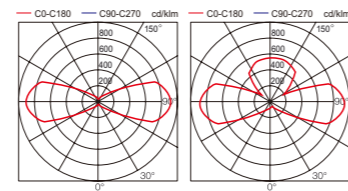

Color:

- ☐ Matt black
- ☐ Light matt grey
- ☐ Deep matt grey
- ☐ Matt coffee

AC 220V/50Hz **IP65** $+65^{\circ}\text{C}$ -20°C

WD-FL509