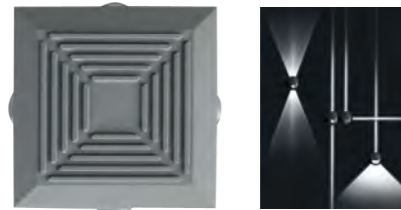

WD-FL523

Material:

- The whole lamp is aluminum.
- The diffuser is optical glass.
- All fasteners screws,nuts are 304 stainless steel (exposed)

Craftwork:

- Sprayed with UV-proof outdoor plastic powder.
- Anti corrosion,anti acid and alkali

Light:

LED Module
3w/6w/9w/12w

Color:

- Matt black
- Light matt grey
- Deep matt grey
- Matt coffee

AC 220V/50Hz IP65 +65°C -20°C CE CCC

Remarks:the height and the light color of the lamp can be customized.

Light distribution scheme: :

Light:

LED Module
6w/9w/12w/24w

Color:

- Matt black
- Light matt grey
- Deep matt grey
- Matt coffee

Light:

LED Module
9w/24w

Color:

- Matt black
- Light matt grey
- Deep matt grey
- Matt coffee

8°

45°