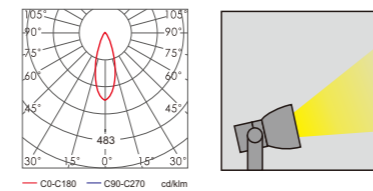

Material:

- The whole lamp is all aluminum products
- The diffuser is tempered glass
- All fasteners screws,nuts are 304 stainless steel (exposed)

Craftwork:

- Anti ultraviolet radiation outdoor polyester powder
- Anti corrosion,anti acid and alkali

Light:

COB LED LED Module MH(CDM) G12
20w/30w 54w 35-70w

Color:

- Matt black
- Light matt grey
- Deep matt grey
- Matt coffee

AC 220V/50Hz IP65 +65°C -20°C CE CCC

WD-F017-H