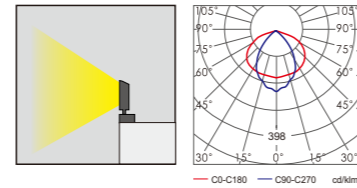

Color:

- Matt black
- Light matt grey
- Deep matt grey
- Matt coffee

AC 220V/50Hz IP65 +65°C -20°C CE CCC

WD-F062