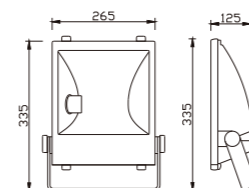

Material:

- The whole lamp is all aluminum products
- The diffuser is tempered glass
- All fasteners screws,nuts are 304 stainless steel (exposed)

Craftwork:

- Anti ultraviolet radiation outdoor polyester powder
- Anti corrosion,anti acid and alkali

Light:

NAV-T E40 CDM-T G12
70w/150w/250w/400w 70w/150w/250w/400w

Color:

- Matt black
- Light matt grey
- Deep matt grey
- Matt coffee

AC 220V/50Hz IP65 +65°C -20°C CE CCC

Material:

- The whole lamp is all aluminum products
- The diffuser is tempered glass
- All fasteners screws,nuts are 304 stainless steel (exposed)

Craftwork:

- Anti ultraviolet radiation outdoor polyester powder
- Anti corrosion,anti acid and alkali

Light:

HQI-TS Rx7s
70/150w

Color:

- Matt black
- Light matt grey
- Deep matt grey
- Matt coffee

AC 220V/50Hz IP65 +65°C -20°C CE CCC