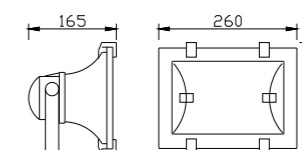

Material:

- The whole lamp is all aluminum products
- The diffuser is tempered glass
- All fasteners screws,nuts are 304 stainless steel (exposed)

Craftwork:

- Anti ultraviolet radiation outdoor polyester powder
- Anti corrosion,anti acid and alkali

Light:

NAV-T E40 CDM-T G12
70w/150w/250w/400w 70w/150w/250w/400w

Color:

- Matt black
- Light matt grey
- Deep matt grey
- Matt coffee

AC 220V/50Hz IP65 +65°C -20°C CE CCC

Material:

- The whole lamp is all aluminum products
- The diffuser is tempered glass
- All fasteners screws,nuts are 304 stainless steel (exposed)

Craftwork:

- Anti ultraviolet radiation outdoor polyester powder
- Anti corrosion,anti acid and alkali

Light:

HQI-TS Rx7s
70/150w

Color:

- Matt black
- Light matt grey
- Deep matt grey
- Matt coffee

AC 220V/50Hz IP65 +65°C -20°C CE CCC