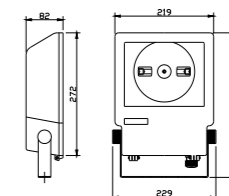

Material:

- The whole lamp is all aluminum products
- The diffuser is tempered glass
- All fasteners screws,nuts are 304 stainless steel (exposed)

Craftwork:

- Anti ultraviolet radiation outdoor polyester powder
- Anti corrosion,anti acid and alkali

Light:

COB LED LED Module MH(CDM) G12
20w/30w 54w 35-70w

Color:

- Matt black
- Light matt grey
- Deep matt grey
- Matt coffee

AC 220V/50Hz IP65 +65°C -20°C CE CCC

Material:

- The whole lamp is all aluminum products
- The diffuser is tempered glass
- All fasteners screws,nuts are 304 stainless steel (exposed)

Craftwork:

- Anti ultraviolet radiation outdoor polyester powder
- Anti corrosion,anti acid and alkali

Light:

COB LED MH(CDM) G12 NAV-T E40
20w/30w/50w 70w/150w/250w 70w/150w/250w

Color:

- Matt black
- Light matt grey
- Deep matt grey
- Matt coffee

AC 220V/50Hz IP65 +65°C -20°C CE CCC