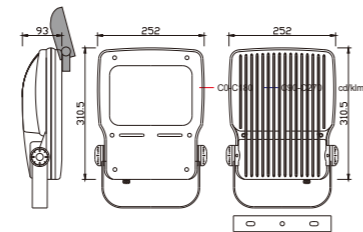

Material:

- The whole lamp is all aluminum products
- The diffuser is tempered glass
- All fasteners screws,nuts are 304 stainless steel (exposed)

Craftwork:

- Anti ultraviolet radiation outdoor polyester powder
- Anti corrosion,anti acid and alkali

Light:

COB LED
30wx2/50wx2

Color:

- Matt black
- Light matt grey
- Deep matt grey
- Matt coffee

AC 220V/50Hz IP65 +65°C -20°C CE CCC

WD-F515

Material:

- The whole lamp is all aluminum products
- The diffuser is tempered glass
- All fasteners screws,nuts are 304 stainless steel (exposed)

Craftwork:

- Anti ultraviolet radiation outdoor polyester powder
- Anti corrosion,anti acid and alkali

Light:

COB LED
10w/30w/50w

Color:

- Matt black
- Light matt grey
- Deep matt grey
- Matt coffee

AC 220V/50Hz IP65 +65°C -20°C CE CCC