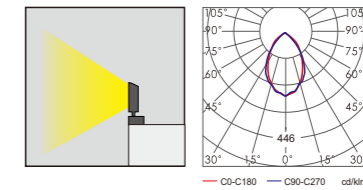

Light:

LED Module
56w

Color:

- Matt black
- Light matt grey
- Deep matt grey
- Matt coffee

AC 220V/50Hz IP65 +65°C -20°C CE CCC

Material:

- The whole lamp is all aluminum products
- The diffuser is tempered glass
- All fasteners screws,nuts are 304 stainless steel (exposed)