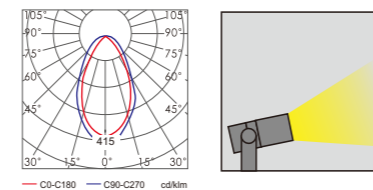

Color:

- Matt black
- Light matt grey
- Deep matt grey
- Matt coffee

AC 220V/50Hz IP65 +65°C -20°C CE CCC

WD-F010-H