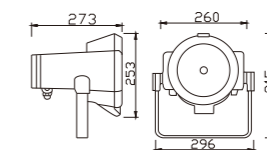

Material:

- The whole lamp is all aluminum products
- The diffuser is tempered glass
- All fasteners screws,nuts are 304 stainless steel (exposed)

Craftwork:

- Anti ultraviolet radiation outdoor polyester powder
- Anti corrosion,anti acid and alkali

Light:

COB LED LED Module MH(CDM) G12
20w/30w 12w/24w 35-70w

Color:

- Matt black
- Light matt grey
- Deep matt grey
- Matt coffee

AC 220V/50Hz IP65 +65°C -20°C CE CCC