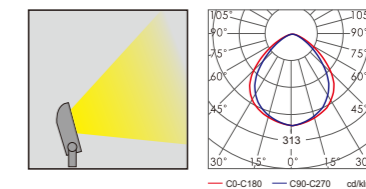

Color:

- Matt black
- Light matt grey
- Deep matt grey
- Matt coffee

AC 220V/50Hz IP65 +65°C -20°C CE CCC

WD-F001-A