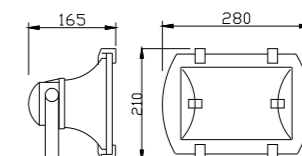

Material:

- The whole lamp is all aluminum products
- The diffuser is tempered glass
- All fasteners screws,nuts are 304 stainless steel (exposed)

Craftwork:

- Anti ultraviolet radiation outdoor polyester powder
- Anti corrosion,anti acid and alkali

Light:

NAV-T E40 CDM-T G12
70w/150w/250w/400w 70w/150w/250w/400w

Color:

- Matt black
- Light matt grey
- Deep matt grey
- Matt coffee

AC 220V/50Hz IP65 +65°C -20°C CE CCC

Material:

- The whole lamp is all aluminum products
- The diffuser is tempered glass
- All fasteners screws,nuts are 304 stainless steel (exposed)

Craftwork:

- Anti ultraviolet radiation outdoor polyester powder
- Anti corrosion,anti acid and alkali

Light:

HQI-TS Rx7s
70/150w

Color:

- Matt black
- Light matt grey
- Deep matt grey
- Matt coffee

AC 220V/50Hz IP65 +65°C -20°C CE CCC

WD-F517

WD-F012