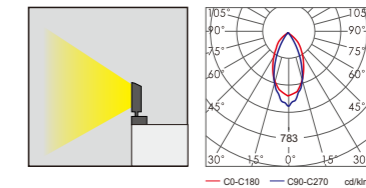

Color:

- Matt black
- Light matt grey
- Deep matt grey
- Matt coffee

AC 220V/50Hz IP65 +65°C -20°C CE CCC

WD-F501