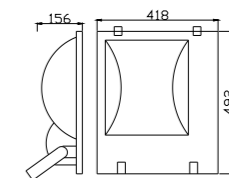

Material:

- The whole lamp is all aluminum products
- The diffuser is tempered glass
- All fasteners screws,nuts are 304 stainless steel (exposed)

Craftwork:

- Anti ultraviolet radiation outdoor polyester powder
- Anti corrosion,anti acid and alkali

Light:

COB LED LED Module MH(CDM) G12
20w/30w 54w 35-70w

Color:

- Matt black
- Light matt grey
- Deep matt grey
- Matt coffee

AC 220V/50Hz IP65 +65°C -20°C CE CCC

Material:

- The whole lamp is all aluminum products
- The diffuser is tempered glass
- All fasteners screws,nuts are 304 stainless steel (exposed)

Craftwork:

- Anti ultraviolet radiation outdoor polyester powder
- Anti corrosion,anti acid and alkali

Light:

COB LED MH(CDM) G12 NAV-T E40
20w/30w/50w 70w/150w/250w 70w/150w/250w

Color:

- Matt black
- Light matt grey
- Deep matt grey
- Matt coffee

AC 220V/50Hz IP65 +65°C -20°C CE CCC