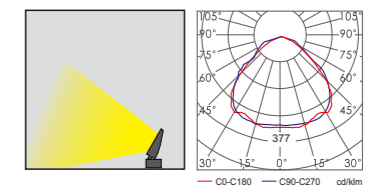

Color:

- Matt black
- Light matt grey
- Deep matt grey
- Matt coffee

AC 220V/50Hz IP65 +65°C -20°C CE CCC