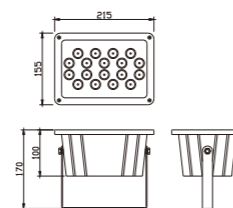

Color:

- Matt black
- Light matt grey
- Deep matt grey
- Matt coffee

AC 220V/50Hz IP65 +65°C -20°C CE CCC

WD-F062