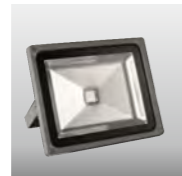

WD-F034 P315