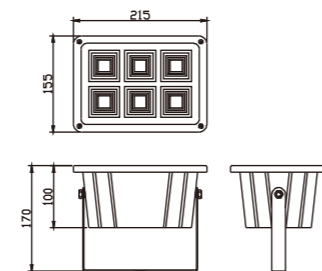

Material:

- The whole lamp is all aluminum products
- The diffuser is tempered glass
- All fasteners screws,nuts are 304 stainless steel (exposed)

Craftwork:

- Anti ultraviolet radiation outdoor polyester powder
- Anti corrosion,anti acid and alkali

Light:

LED Module
6w/12w/18w

Color:

- Matt black
- Light matt grey
- Deep matt grey
- Matt coffee

AC 220V/50Hz IP65 +65°C -20°C CE CCC

Material:

- The whole lamp is all aluminum products
- The diffuser is tempered glass
- All fasteners screws,nuts are 304 stainless steel (exposed)

Craftwork:

- Anti ultraviolet radiation outdoor polyester powder
- Anti corrosion,anti acid and alkali

Light:

LED Module
30w

Color:

- Matt black
- Light matt grey
- Deep matt grey
- Matt coffee

AC 220V/50Hz IP65 +65°C -20°C CE CCC