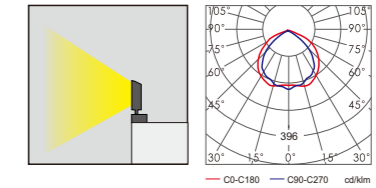

Material:

- The whole lamp is all aluminum products
- The diffuser is tempered glass
- All fasteners screws,nuts are 304 stainless steel (exposed)

Craftwork:

- Anti ultraviolet radiation outdoor polyester powder
- Anti corrosion,anti acid and alkali

Light:

LED Module
18w

Color:

- Matt black
- Light matt grey
- Deep matt grey
- Matt coffee

AC 220V/50Hz IP65 +65°C -20°C CE CCC

WD-F509

WD-F511

Material:

- The whole lamp is all aluminum products
- The diffuser is tempered glass
- All fasteners screws,nuts are 304 stainless steel (exposed)

Craftwork:

- Anti ultraviolet radiation outdoor polyester powder
- Anti corrosion,anti acid and alkali

Light:

LED Module
48/60/96/120w

Color:

- Matt black
- Light matt grey
- Deep matt grey
- Matt coffee

AC 220V/50Hz IP65 +65°C -20°C CE CCC