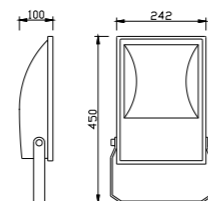

Color:

- Matt black
- Light matt grey
- Deep matt grey
- Matt coffee

AC 220V/50Hz IP65 +65°C -20°C CE CCC