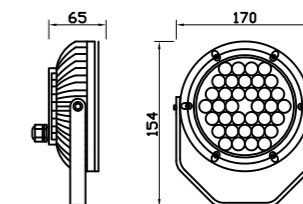

Material:

- The whole lamp is all aluminum products
- The diffuser is tempered glass
- All fasteners screws,nuts are 304 stainless steel (exposed)

Craftwork:

- Anti ultraviolet radiation outdoor polyester powder
- Anti corrosion,anti acid and alkali

Light:

LED
18 x 1w

Color:

- Matt black
- Light matt grey
- Deep matt grey
- Matt coffee

AC 220V/50Hz IP65 +65°C -20°C CE CCC

Material:

- The whole lamp is all aluminum products
- The diffuser is tempered glass
- All fasteners screws,nuts are 304 stainless steel (exposed)

Craftwork:

- Anti ultraviolet radiation outdoor polyester powder
- Anti corrosion,anti acid and alkali

Light:

LED Module
36w

Color:

- Matt black
- Light matt grey
- Deep matt grey
- Matt coffee

AC 220V/50Hz IP65 +65°C -20°C CE CCC