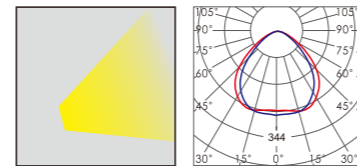

Craftwork:

- Anti ultraviolet radiation outdoor polyester powder
- Anti corrosion,anti acid and alkali

Light:

COB LED
30wx2/50wx2

Color:

- Matt black
- Light matt grey
- Deep matt grey
- Matt coffee

AC 220V/50Hz IP65 +65°C -20°C CE CCC