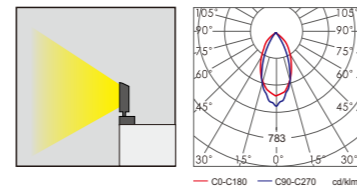

Color:

- Matt black
- Light matt grey
- Deep matt grey
- Matt coffee

AC 220V/50Hz IP65 +65°C -20°C CE CCC

WD-F062