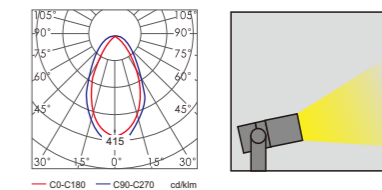

Material:

- The whole lamp is all aluminum products
- The diffuser is tempered glass
- All fasteners screws,nuts are 304 stainless steel (exposed)

Craftwork:

- Anti ultraviolet radiation outdoor polyester powder
- Anti corrosion,anti acid and alkali

Light:

COB LED LED Module MH(CDM) G12
20w/30w 12w/24w 35-70w

Color:

- Matt black
- Light matt grey
- Deep matt grey
- Matt coffee

AC 220V/50Hz IP65 +65°C -20°C CE CCC