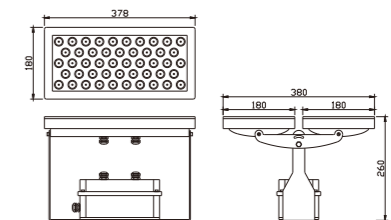

Material:

- The whole lamp is all aluminum products
- The diffuser is tempered glass
- All fasteners screws,nuts are 304 stainless steel (exposed)

Craftwork:

- Anti ultraviolet radiation outdoor polyester powder
- Anti corrosion,anti acid and alkali

Light:

LED Module
48/60/96/120w

Color:

- Matt black
- Light matt grey
- Deep matt grey
- Matt coffee

AC 220V/50Hz IP65 +65°C -20°C CE CCC