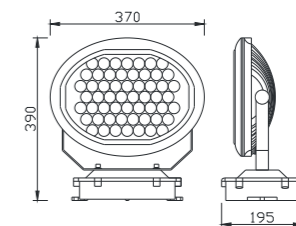

Material:

- The whole lamp is all aluminum products
- The diffuser is tempered glass
- All fasteners screws,nuts are 304 stainless steel (exposed)

Craftwork:

- Anti ultraviolet radiation outdoor polyester powder
- Anti corrosion,anti acid and alkali

Light:

LED Module
49w

Color:

- Matt black
- Light matt grey
- Deep matt grey
- Matt coffee

AC 220V/50Hz IP65 +65°C -20°C CE CCC

Material:

- The whole lamp is all aluminum products
- The diffuser is tempered glass
- All fasteners screws,nuts are 304 stainless steel (exposed)

Craftwork:

- Anti ultraviolet radiation outdoor polyester powder
- Anti corrosion,anti acid and alkali

Light:

LED Module
56w

Color:

- Matt black
- Light matt grey
- Deep matt grey
- Matt coffee

AC 220V/50Hz IP65 +65°C -20°C CE CCC