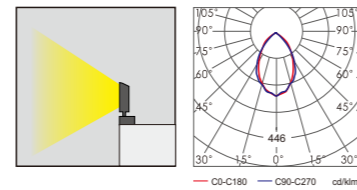

Color:

- Matt black
- Light matt grey
- Deep matt grey
- Matt coffee

AC 220V/50Hz IP65 +65°C -20°C CE CCC

WD-F094