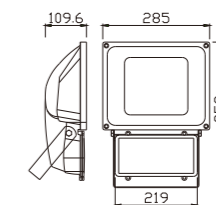

Material:

- The whole lamp is all aluminum products
- The diffuser is tempered glass
- All fasteners screws,nuts are 304 stainless steel (exposed)

Craftwork:

- Anti ultraviolet radiation outdoor polyester powder
- Anti corrosion,anti acid and alkali

Light:

COB LED
30wx2/50wx2

Color:

- Matt black
- Light matt grey
- Deep matt grey
- Matt coffee

AC 220V/50Hz IP65 +65°C -20°C CE CCC

Material:

- The whole lamp is all aluminum products
- The diffuser is tempered glass
- All fasteners screws,nuts are 304 stainless steel (exposed)

Craftwork:

- Anti ultraviolet radiation outdoor polyester powder
- Anti corrosion,anti acid and alkali

Light:

COB LED
10w/30w/50w

Color:

- Matt black
- Light matt grey
- Deep matt grey
- Matt coffee

AC 220V/50Hz IP65 +65°C -20°C CE CCC