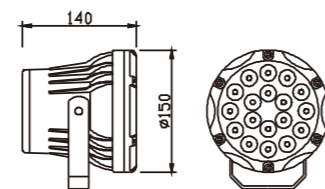

Material:

- The whole lamp is all aluminum products
- The diffuser is tempered glass
- All fasteners screws,nuts are 304 stainless steel (exposed)

Craftwork:

- Anti ultraviolet radiation outdoor polyester powder
- Anti corrosion,anti acid and alkali

Light:

LED
18 x 1w

Color:

- Matt black
- Light matt grey
- Deep matt grey
- Matt coffee

AC 220V/50Hz IP65 +65°C -20°C CE CCC

Material:

- The whole lamp is all aluminum products
- The diffuser is tempered glass
- All fasteners screws,nuts are 304 stainless steel (exposed)

Craftwork:

- Anti ultraviolet radiation outdoor polyester powder
- Anti corrosion,anti acid and alkali

Light:

LED Module
36w

Color:

- Matt black
- Light matt grey
- Deep matt grey
- Matt coffee

AC 220V/50Hz IP65 +65°C -20°C CE CCC

WD-F507