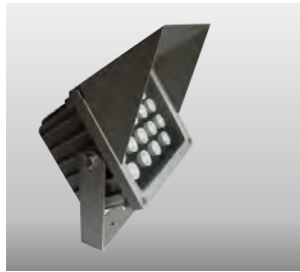

WD-F062-A

WD-F062-B

Material:

- The whole lamp is all aluminum products
- The diffuser is tempered glass
- All fasteners screws,nuts are 304 stainless steel (exposed)

Craftwork:

- Anti ultraviolet radiation outdoor polyester powder
- Anti corrosion,anti acid and alkali

Light:

LED Module
18w