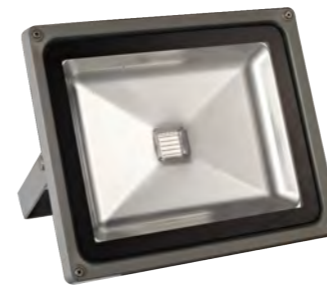

Material:

- The whole lamp is all aluminum products
- The diffuser is tempered glass
- All fasteners screws,nuts are 304 stainless steel (exposed)

Craftwork:

- Anti ultraviolet radiation outdoor polyester powder
- Anti corrosion,anti acid and alkali

Light:

COB LED
30wx2/50wx2

Color:

- Matt black
- Light matt grey
- Deep matt grey
- Matt coffee

AC 220V/50Hz IP65 +65°C -20°C CE CCC

WD-F034

Material:

- The whole lamp is all aluminum products
- The diffuser is tempered glass
- All fasteners screws,nuts are 304 stainless steel (exposed)

Craftwork:

- Anti ultraviolet radiation outdoor polyester powder
- Anti corrosion,anti acid and alkali

Light:

COB LED
10w/30w/50w

Color:

- Matt black
- Light matt grey
- Deep matt grey
- Matt coffee

AC 220V/50Hz IP65 +65°C -20°C CE CCC