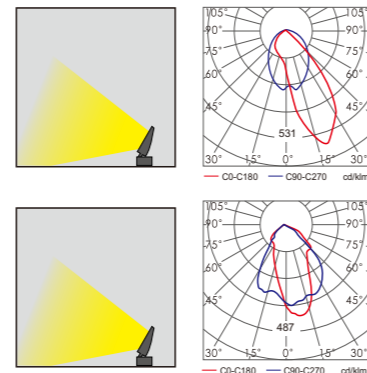

Color:

- Matt black
- Light matt grey
- Deep matt grey
- Matt coffee

AC 220V/50Hz IP65 +65°C -20°C CE CCC