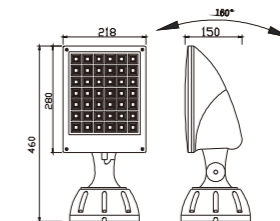

Material:

- The whole lamp is all aluminum products
- The diffuser is tempered glass
- All fasteners screws,nuts are 304 stainless steel (exposed)

Craftwork:

- Anti ultraviolet radiation outdoor polyester powder
- Anti corrosion,anti acid and alkali

Light:

LED Module
6w/12w/18w

Color:

- Matt black
- Light matt grey
- Deep matt grey
- Matt coffee

AC 220V/50Hz IP65 +65°C -20°C CE CCC

Material:

- The whole lamp is all aluminum products
- The diffuser is tempered glass
- All fasteners screws,nuts are 304 stainless steel (exposed)

Craftwork:

- Anti ultraviolet radiation outdoor polyester powder
- Anti corrosion,anti acid and alkali

Light:

LED Module
30w

Color:

- Matt black
- Light matt grey
- Deep matt grey
- Matt coffee

AC 220V/50Hz IP65 +65°C -20°C CE CCC