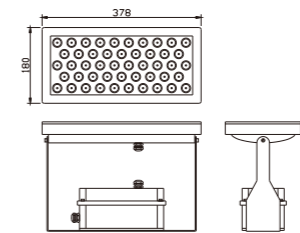

Material:

- The whole lamp is all aluminum products
- The diffuser is tempered glass
- All fasteners screws,nuts are 304 stainless steel (exposed)

Craftwork:

- Anti ultraviolet radiation outdoor polyester powder
- Anti corrosion,anti acid and alkali

Light:

LED Module
18w

Color:

- Matt black
- Light matt grey
- Deep matt grey
- Matt coffee

AC 220V/50Hz IP65 +65°C -20°C CE CCC

WD-F509

Material:

- The whole lamp is all aluminum products
- The diffuser is tempered glass
- All fasteners screws,nuts are 304 stainless steel (exposed)

Craftwork:

- Anti ultraviolet radiation outdoor polyester powder
- Anti corrosion,anti acid and alkali

Light:

LED Module
48/60/96/120w

Color:

- Matt black
- Light matt grey
- Deep matt grey
- Matt coffee

AC 220V/50Hz IP65 +65°C -20°C CE CCC