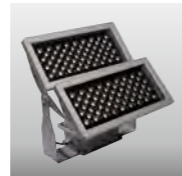

WD-F511 P313