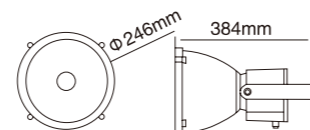

Material:

- The whole lamp is all aluminum products
- The diffuser is tempered glass
- All fasteners screws,nuts are 304 stainless steel (exposed)

Craftwork:

- Anti ultraviolet radiation outdoor polyester powder
- Anti corrosion,anti acid and alkali

Light:

COB LED LED Module MH(CDM) G12
20w/30w 54w 35-70w

Color:

- Matt black
- Light matt grey
- Deep matt grey
- Matt coffee

AC 220V/50Hz IP65 +65°C -20°C CE CCC

Material:

- The whole lamp is all aluminum products
- The diffuser is tempered glass
- All fasteners screws,nuts are 304 stainless steel (exposed)

Craftwork:

- Anti ultraviolet radiation outdoor polyester powder
- Anti corrosion,anti acid and alkali

Light:

COB LED MH(CDM) G12 NAV-T E40
20w/30w/50w 70w/150w/250w 70w/150w/250w

Color:

- Matt black
- Light matt grey
- Deep matt grey
- Matt coffee

AC 220V/50Hz IP65 +65°C -20°C CE CCC