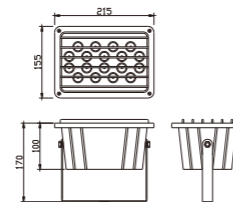

Color:

- Matt black
- Light matt grey
- Deep matt grey
- Matt coffee

AC 220V/50Hz IP65 +65°C -20°C CE CCC

WD-F062