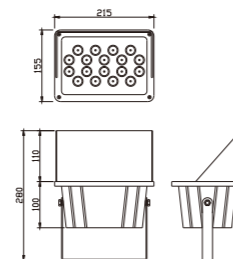

Color:

- Matt black
- Light matt grey
- Deep matt grey
- Matt coffee

AC 220V/50Hz IP65 +65°C -20°C CE CCC

WD-F062