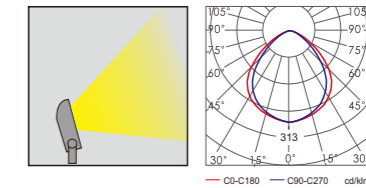

Color:

- Matt black
- Light matt grey
- Deep matt grey
- Matt coffee

AC 220V/50Hz IP65 +65°C -20°C CE CCC

WD-F026