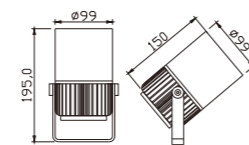

Material:

- The whole lamp is all aluminum products
- The diffuser is tempered glass
- All fasteners screws,nuts are 304 stainless steel (exposed)

Craftwork:

- Anti ultraviolet radiation outdoor polyester powder
- Anti corrosion,anti acid and alkali

Light:

COB LED LED Module MH(CDM) G12
20w/30w 12w/24w 35-70w

Color:

- Matt black
- Light matt grey
- Deep matt grey
- Matt coffee

AC 220V/50Hz IP65 +65°C -20°C CE CCC

WD-F019-H

Material:

- The whole lamp is all aluminum products
- The diffuser is tempered glass
- All fasteners screws,nuts are 304 stainless steel (exposed)

Craftwork:

- Anti ultraviolet radiation outdoor polyester powder
- Anti corrosion,anti acid and alkali

Light:

COB LED LED Module MH(CDM) G12
20w/30w 12w/24w 35-70w

Color:

- Matt black
- Light matt grey
- Deep matt grey
- Matt coffee

AC 220V/50Hz IP65 +65°C -20°C CE CCC