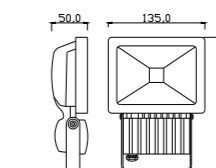

Material:

- The whole lamp is all aluminum products
- The diffuser is tempered glass
- All fasteners screws,nuts are 304 stainless steel (exposed)

Craftwork:

- Anti ultraviolet radiation outdoor polyester powder
- Anti corrosion,anti acid and alkali

Light:

COB LED
30wx2/50wx2

Color:

- Matt black
- Light matt grey
- Deep matt grey
- Matt coffee

AC 220V/50Hz IP65 +65°C -20°C CE CCC

Material:

- The whole lamp is all aluminum products
- The diffuser is tempered glass
- All fasteners screws,nuts are 304 stainless steel (exposed)

Craftwork:

- Anti ultraviolet radiation outdoor polyester powder
- Anti corrosion,anti acid and alkali

Light:

COB LED
10w/30w/50w

Color:

- Matt black
- Light matt grey
- Deep matt grey
- Matt coffee

AC 220V/50Hz IP65 +65°C -20°C CE CCC