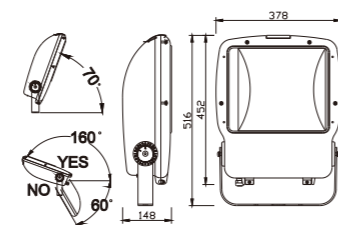

Material:

- The whole lamp is all aluminum products
- The diffuser is tempered glass
- All fasteners screws,nuts are 304 stainless steel (exposed)

Craftwork:

- Anti ultraviolet radiation outdoor polyester powder
- Anti corrosion,anti acid and alkali

Light:

COB LED
30wx2/50wx2

Color:

- Matt black
- Light matt grey
- Deep matt grey
- Matt coffee

AC 220V/50Hz IP65 +65°C -20°C CE CCC

WD-F034

Material:

- The whole lamp is all aluminum products
- The diffuser is tempered glass
- All fasteners screws,nuts are 304 stainless steel (exposed)

Craftwork:

- Anti ultraviolet radiation outdoor polyester powder
- Anti corrosion,anti acid and alkali

Light:

COB LED
10w/30w/50w

Color:

- Matt black
- Light matt grey
- Deep matt grey
- Matt coffee

AC 220V/50Hz IP65 +65°C -20°C CE CCC