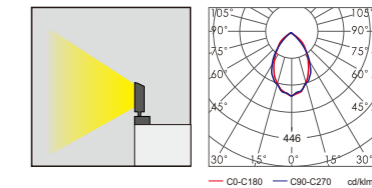

Color:

- Matt black
- Light matt grey
- Deep matt grey
- Matt coffee

AC 220V/50Hz IP65 +65°C -20°C CE CCC

WD-F505