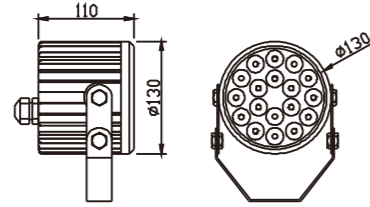

Material:

- The whole lamp is all aluminum products
- The diffuser is tempered glass
- All fasteners screws,nuts are 304 stainless steel (exposed)

Craftwork:

- Anti ultraviolet radiation outdoor polyester powder
- Anti corrosion,anti acid and alkali

Light:

LED
18 x 1w

Color:

- Matt black
- Light matt grey
- Deep matt grey
- Matt coffee

AC 220V/50Hz IP65 +65°C -20°C CE CCC

Material:

- The whole lamp is all aluminum products
- The diffuser is tempered glass
- All fasteners screws,nuts are 304 stainless steel (exposed)

Craftwork:

- Anti ultraviolet radiation outdoor polyester powder
- Anti corrosion,anti acid and alkali

Light:

LED Module
36w

Color:

- Matt black
- Light matt grey
- Deep matt grey
- Matt coffee

AC 220V/50Hz IP65 +65°C -20°C CE CCC