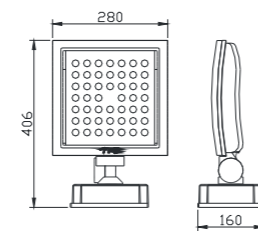

Material:

- The whole lamp is all aluminum products
- The diffuser is tempered glass
- All fasteners screws,nuts are 304 stainless steel (exposed)

Craftwork:

- Anti ultraviolet radiation outdoor polyester powder
- Anti corrosion,anti acid and alkali

Light:

LED Module
49w

Color:

- Matt black
- Light matt grey
- Deep matt grey
- Matt coffee

AC 220V/50Hz IP65 +65°C -20°C CE CCC

WD-F010

Material:

- The whole lamp is all aluminum products
- The diffuser is tempered glass
- All fasteners screws,nuts are 304 stainless steel (exposed)

Craftwork:

- Anti ultraviolet radiation outdoor polyester powder
- Anti corrosion,anti acid and alkali

Light:

LED Module
56w

Color:

- Matt black
- Light matt grey
- Deep matt grey
- Matt coffee

AC 220V/50Hz IP65 +65°C -20°C CE CCC