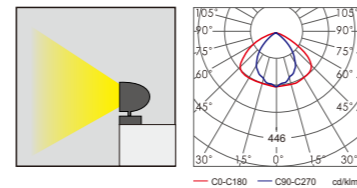

Light:

LED
18 x 1w

Color:

- Matt black
- Light matt grey
- Deep matt grey
- Matt coffee

AC 220V/50Hz IP65 +65°C -20°C CE CCC

Material:

- The whole lamp is all aluminum products
- The diffuser is tempered glass
- All fasteners screws,nuts are 304 stainless steel (exposed)