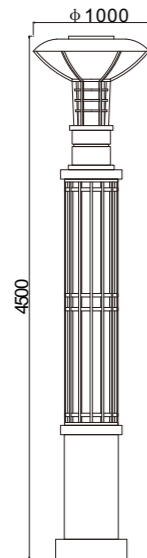

Material:

- The whole lamp is stainless steel products
- The diffuser is high-grade scagliola
- All fasteners screws, nuts are 304 stainless steel (exposed)

Craftwork:

- Anti ultraviolet radiation outdoor polyester powder
- Anti corrosion, anti acid and alkali

Light:

CFL E27
SMD LED
T5
36w/45w   90w   6x21w

Color:

- Matt black
- Light matt grey
- Deep matt grey
- Matt coffee
- Imitation copper
- Imitation bronze

AC 220V/50Hz
IP55
+65°C / -20°C
CE
CCC

WD-T533