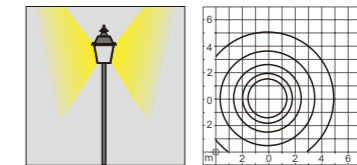

AC 220V/50Hz IP55 +65°C -20°C CE CCC

WD-T210-2

WD-T210-3

WD-T219-2

WD-T219-3

WD-T219

Material:

- The whole lamp is aluminum products, Built-in centre pole of lamp pole is hot-dip galvanized steel pipe
- The diffuser extrusion glass/PC/PMMA
- All fasteners screws, nuts are 304 stainless steel (exposed)