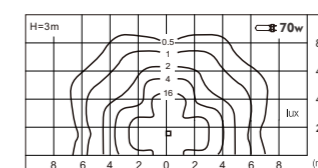

Material :

- ·The whole lamp is all aluminum products
- ·The diffuser is tempered glass
- ·All fasteners screws,nuts are 304 stainless steel (exposed)

Craftwork :

- ·Anti ultraviolet radiation outdoor polyester powder
- ·Anti corrosion,anti acid and alkali

Light :

COB LED CDM-T G12
30w/50w 35w/70w

Color :

- Matt black
- Light matt grey
- Deep matt grey
- Matt coffee

AC 220V/50Hz IP55 +65°C -20°C CE CCC