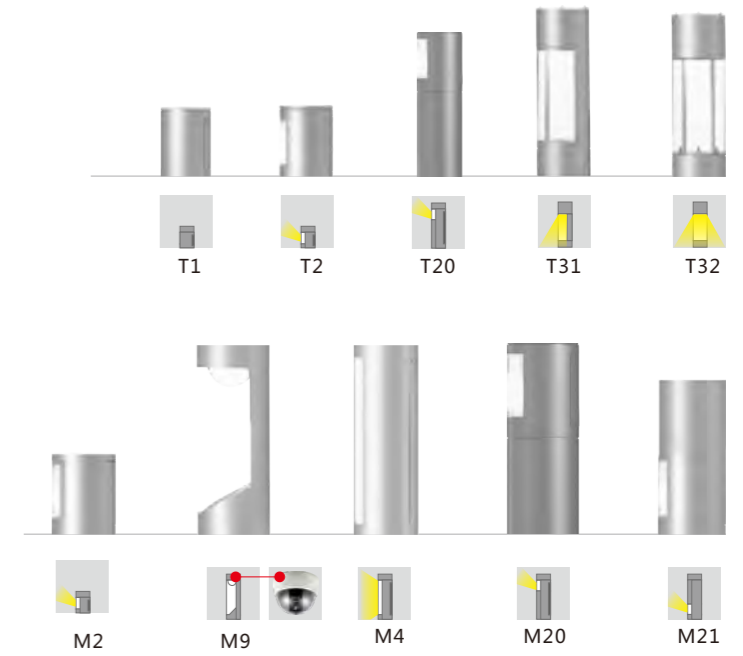

AC 220V/50Hz IP55 +65°C -20°C CE CCC

Street lighting module

Light :

- LED Module
- 34w

Building lighting module

Light :

- HIT G12
- 70w 150w

*Knife flag hanging rod can be stretched