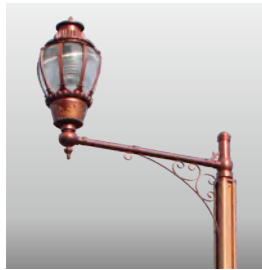

WD-T349-B

Appearance design patent No.:201330648443.8

Material:

- The whole lamp is aluminum products
- The diffuser is PMMA/PC
- All fasteners screws,nuts are 304 stainless steel (exposed)

Craftwork:

- Anti ultraviolet radiation outdoor polyester powder
- Anti corrosion,anti acid and alkali

Light:

LED Module 30w/40w   CFL E27 36w/45w/65w   HALOGEN E27/G12 35w/70w/150w

Color:

- Matt black
- Light matt grey
- Deep matt grey
- Matt coffee
- Imitation copper
- Imitation bronze

AC 220V/50Hz IP55 +65°C -20°C CE CCC

Material:

- The whole lamp is hot-dip galvanized steel pipe/ aluminum products
- The diffuser is PMMA/PC
- All fasteners screws,nuts are 304 stainless steel (exposed)

Craftwork:

- Anti ultraviolet radiation outdoor polyester powder
- Anti corrosion,anti acid and alkali

Light:

LED Module 20w/30w   CFL E27 36/745w   HALOGEN G12 35w/70w

Color:

- Matt black
- Light matt grey
- Deep matt grey
- Matt coffee
- Imitation copper
- Imitation bronze

AC 220V/50Hz IP55 +65°C -20°C CE CCC