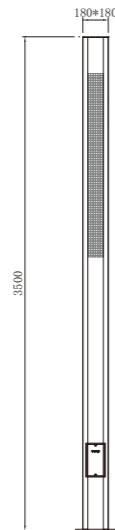

Landscape Light

WD-T117

Material :

- ·The whole lamp is all aluminum products
- ·The diffuser is screen printing mesh glass
- ·All fasteners screws,nuts are 304 stainless steel (exposed)

Craftwork :

- ·Anti ultraviolet radiation outdoor polyester powder
- ·Anti corrosion,anti acid and alkali

Light :

- COB LED CDM-T G12
- 30w/50w 35w/70w

Color :

- Matt black
- Light matt grey
- Deep matt grey
- Matt coffee

Material :

- ·The whole lamp is aluminium/stainless steel products
- ·The diffuser is tempered glass
- ·All fasteners screws,nuts are 304 stainless steel (exposed)

Craftwork :

- ·Anti ultraviolet radiation outdoor polyester powder
- ·Anti corrosion,anti acid and alkali

Light :

- COB LED CDM-T G12
- 30w/50w 35w/70w

Color :

- Matt black
- Light matt grey
- Deep matt grey
- Matt coffee