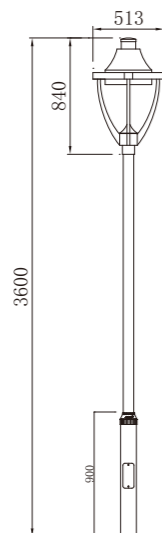

AC 220V/50Hz IP55 +65°C -20°C CE CCC

WD-T021

WD-T027

WD-T026

WD-T022

Material :

- The lamp holder is aluminum products,Lamp pole is hot-dip galvanized steel pipe
- The diffuser is tempered glass
- All fasteners screws,nuts are 304 stainless steel (exposed)