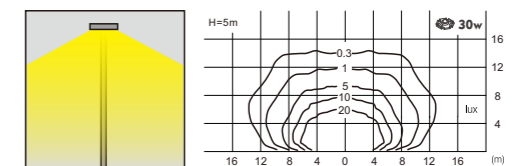

Material :

- ·The lamp holder is aluminum products ,Lamp pole is hot-dip galvanized steel pipe/abnormity aluminum products
- ·The diffuser is PC/optical lens
- ·All fasteners screws,nuts are 304 stainless steel (exposed)

Craftwork :

- ·Anti ultraviolet radiation outdoor polyester powder
- ·Anti corrosion,anti acid and alkali

Light :

- LED Module COB LED SMD LED 38w/52w 120w 12w

Color :

- Matt black
- Light matt grey
- Deep matt grey
- Matt coffee

AC 220V/50Hz IP55 +65°C -20°C CE CCC