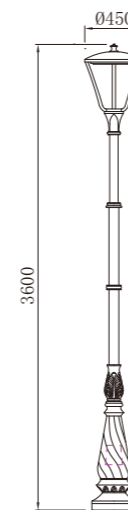

WD-T282

Appearance design patent No.:201430015835.5

Material :

- The lamp holder and all decorating parts are aluminum products,Lamp pole is hot-dip galvanized steel pipe
- The diffuser is tempered glass
- All fasteners screws,nuts are 304 stainless steel (exposed)