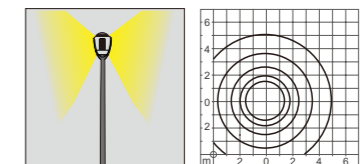

Material:

- The whole lamp is hot-dip galvanized steel pipe/ aluminum products
- The diffuser is PMMA/PC
- All fasteners screws,nuts are 304 stainless steel (exposed)

Craftwork:

- Anti ultraviolet radiation outdoor polyester powder
- Anti corrosion,anti acid and alkali

Light:

LED Module	CFL E27	HALOGEN G12
20w/30w	36/745w	35w/70w

Color:

- Matt black
- Light matt grey
- Deep matt grey
- Matt coffee
- Imitation copper
- Imitation bronze