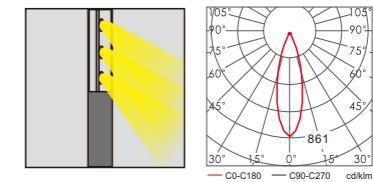

Material :

- ·The whole lamp is all aluminum products
- ·The diffuser is tempered glass
- ·All fasteners screws,nuts are 304 stainless steel (exposed)

Craftwork :

- ·Anti ultraviolet radiation outdoor polyester powder
- ·Anti corrosion,anti acid and alkali

Light :

LED Module
6x6w/6x9w

Color :

- Matt black
- Light matt grey
- Deep matt grey
- Matt coffee

AC 220V/50Hz IP55 +65°C -20°C CE CCC