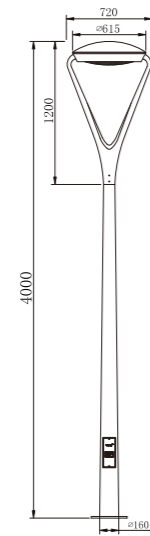

WD-T359

WD-T449

WD-T361

WD-T361

WD-T449

Material :

- The lamp holder is aluminum products,Lamp pole is hot-dip galvanized steel pipe
- The diffuser is tempered glass
- All fasteners screws,nuts are 304 stainless steel (exposed)