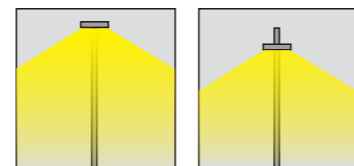

WD-T142-A   WD-T142

Material :

- ·The lamp holder is aluminum products,Lamp pole is hot-dip galvanized steel pipe
- ·The diffuser is tempered glass
- ·All fasteners screws,nuts are 304 stainless steel (exposed)

Craftwork :

- ·Anti ultraviolet radiation outdoor polyester powder
- ·Anti corrosion,anti acid and alkali

Light :

- LED Module   HALOGEN E27
- 60w/80w   70w~250w

Color :

- Matt black   Light matt grey   Deep matt grey
- Matt coffee

AC 220V/50Hz IP55 +65°C -20°C CE CCC