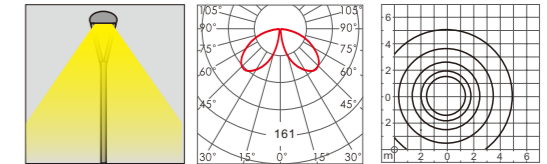

Material :

- ·The lamp holder is aluminum+stainless steel products,Lamp pole is hot-dip galvanized steel pipe
- ·The diffuser is PMMA/PC
- ·All fasteners screws,nuts are 304 stainless steel (exposed)

Craftwork :

- ·Anti ultraviolet radiation outdoor polyester powder
- ·Anti corrosion,anti acid and alkali

Light :

LED Module CFL E27
30w/40w 35w/45w

Color :

- Matt black
- Light matt grey
- Deep matt grey
- Matt coffee
- Imitation copper
- Imitation bronze

AC 220V/50Hz IP55 +65°C -20°C CE CCC