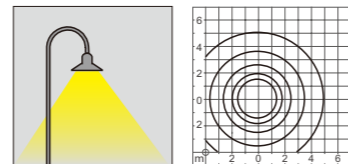

AC 220V/50Hz IP55 +65°C -20°C CE CCC

Lamp holder combinations mode :

Type of lamp arm :

Type of lamp pole :

WD-T083

Material

- The lamp holder is aluminum products,Lamp pole is hot-dip galvanized steel pipe
- The diffuser is PMMA/PC/tempered glass
- All fasteners screws,nuts are 304 stainless steel (exposed)