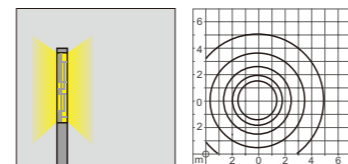

AC 220V/50Hz **IP55** +65°C / -20°C

Landscape Light

WD-T525

Material:

- The whole lamp is stainless steel products
- The diffuser is high-grade scagliola/PMMA
- All fasteners screws, nuts are 304 stainless steel (exposed)