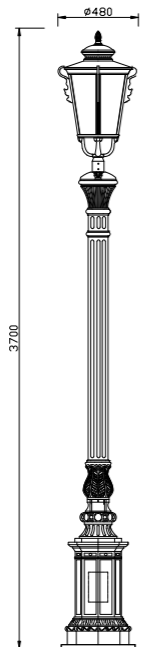

AC 220V/50Hz IP55 +65°C -20°C CE CCC

WD-T210

Material:

- The whole lamp is aluminum products, Built-in centre pole of lamp pole is hot-dip galvanized steel pipe
- The diffuser extrusion glass/PC/PMMA
- All fasteners screws, nuts are 304 stainless steel (exposed)