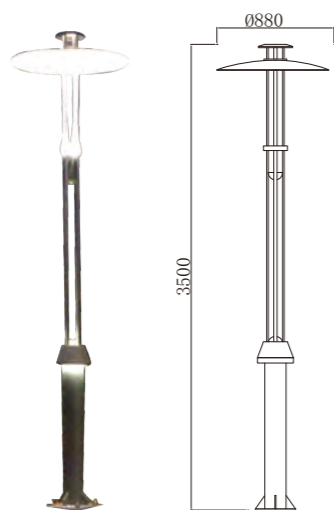

AC 220V/50Hz IP55 +65°C -20°C CE CCC

WD-T505 WD-T507

WD-T338

Material

- The lamp holder is aluminum products,Lamp pole is hot-dip galvanized steel pipe
- The diffuser is optical lens
- All fasteners screws,nuts are 304 stainless steel (exposed)

AC 220V/50Hz IP55 +65°C -20°C CE CCC

WD-T337-A

WD-T337-A

WD-T338

External Dimension

Material :

- The lamp holder is aluminum products,Lamp pole is hot-dip galvanized steel pipe
- The diffuser is optical lens/tempered glass
- All fasteners screws,nuts are 304 stainless steel (exposed)

AC 220V/50Hz IP55 +65°C -20°C CE CCC

WD-T503

WD-T152

WD-T339

*Color lights on are optional

Material :

- The lamp holder is aluminum products,Lamp pole is hot-dip galvanized steel pipe
- The diffuser is tempered glass/PMMA
- All fasteners screws,nuts are 304 stainless steel (exposed)

AC 220V/50Hz IP55 +65°C -20°C CE CCC

WD-T344

Material :

- The lamp holder is aluminum products,Reflector is concave and convex anodic oxidated high purity aluminum products,Lamp pole is hot-dip galvanized steel pipe
- The diffuser is PC+tempered glass
- All fasteners screws,nuts are 304 stainless steel (exposed)