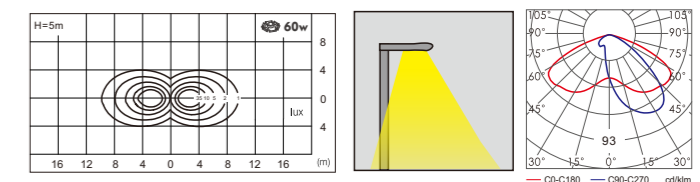

Material :

- ·The whole lamp is all aluminum products
- ·The diffuser is tempered glass/PC
- ·All fasteners screws,nuts are 304 stainless steel (exposed)

Craftwork :

- ·Anti ultraviolet radiation outdoor polyester powder
- ·Anti corrosion,anti acid and alkali

Light :

LED Module SMD LED
2x30w/2x40w 48w

Color :

- Matt black
- Light matt grey
- Deep matt grey
- Matt coffee

AC 220V/50Hz IP55 +65°C -20°C CE CCC