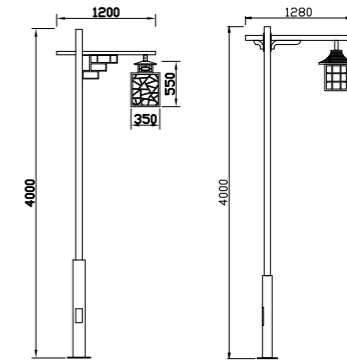

WD-T170

Material:

- The whole lamp is hot-dip galvanized steel pipe/ aluminum products
- The diffuser is high-grade scagliola/tempered glass/PMMA/PC
- All fasteners screws,nuts are 304 stainless steel (exposed)

Craftwork:

- Anti ultraviolet radiation outdoor polyester powder
- Anti corrosion,anti acid and alkali

Light:

1. LED Module   CFL E27   HQI-E E27
   20w/30w   **36w/65w**   **70w/150w**

Color:

1. Matt black   Light matt grey   Deep matt grey
   Matt coffee   Imitation copper   Imitation bronze

Material:

- The whole lamp is hot-dip galvanized steel pipe/ aluminum products
- The diffuser is high-grade scagliola/tempered glass/PMMA/PC
- All fasteners screws,nuts are 304 stainless steel (exposed)

Craftwork:

- Anti ultraviolet radiation outdoor polyester powder
- Anti corrosion,anti acid and alkali

Light:

1. LED Module   CFL E27   HQI-E E27
   20w/30w/40w   **36w/65w**   **70w/150w**

Color:

1. Matt black   Light matt grey   Deep matt grey
   Matt coffee   Imitation copper   Imitation bronze