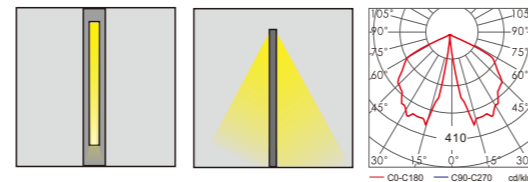

Material

- ·The whole lamp is all aluminum products
- ·The diffuser is optical lens
- ·All fasteners screws,nuts are 304 stainless steel (exposed)

Craftwork :

- ·Anti ultraviolet radiation outdoor polyester powder
- ·Anti corrosion,anti acid and alkali

Light :

- COB LED
- 30w/50w

Color :

- Matt black
- Light matt grey
- Deep matt grey
- Matt coffee