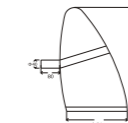

AC 220V/50Hz IP55 +65°C -20°C CE CCC

WD-T337-A

WD-T337-A

WD-T338

External Dimension

Material :

- The lamp holder is aluminum products,Lamp pole is hot-dip galvanized steel pipe
- The diffuser is optical lens/tempered glass
- All fasteners screws,nuts are 304 stainless steel (exposed)