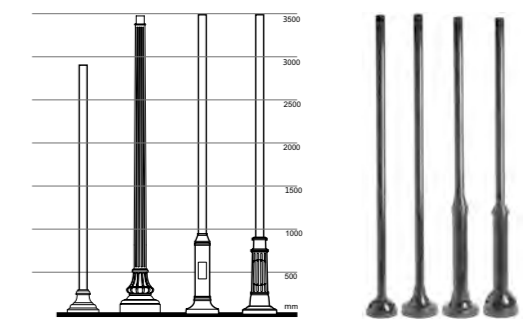

AC 220V/50Hz IP55 +65°C -20°C CE CCC

Lamp holder combinations mode :

Type of lamp arm :

Type of lamp pole :

WD-T083

Material

- The lamp holder is aluminum products,Lamp pole is hot-dip galvanized steel pipe
- The diffuser is PMMA/PC/tempered glass
- All fasteners screws,nuts are 304 stainless steel (exposed)