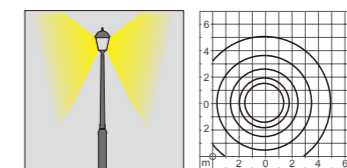

AC 220V/50Hz IP55 +65°C -20°C CE CCC

WD-T281

Material:

- The lamp is aluminum + stainless steel products, lamp pole is stainless steel/hot dip galvanized steel pipe
- The diffuser is tempered glass
- All fasteners screws, nuts are 304 stainless steel (exposed)