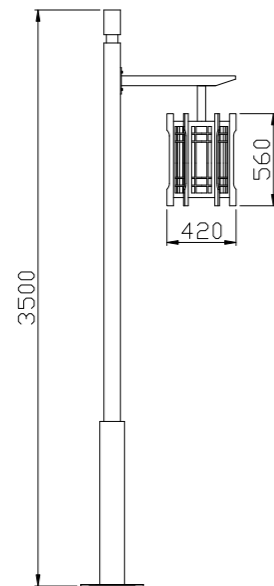

Material:

- The whole lamp is hot-dip galvanized steel pipe/ aluminum products
- The diffuser is high-grade scagliola/tempered glass/PMMA/PC
- All fasteners screws,nuts are 304 stainless steel (exposed)

Craftwork:

- Anti ultraviolet radiation outdoor polyester powder
- Anti corrosion,anti acid and alkali

Light:

1. LED Module   CFL E27   HQI-E E27
   20w/30w   **36w/65w**   **70w/150w**

Color:

1. Matt black   Light matt grey   Deep matt grey
   Matt coffee   Imitation copper   Imitation bronze