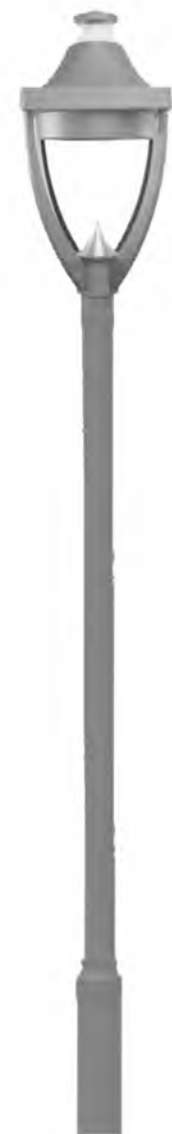

AC 220V/50Hz IP55 +65°C -20°C CE CCC

WD-T021

WD-T027

WD-T026

WD-T022

Material :

- The lamp holder is aluminum products,Lamp pole is hot-dip galvanized steel pipe
- The diffuser is tempered glass
- All fasteners screws,nuts are 304 stainless steel (exposed)