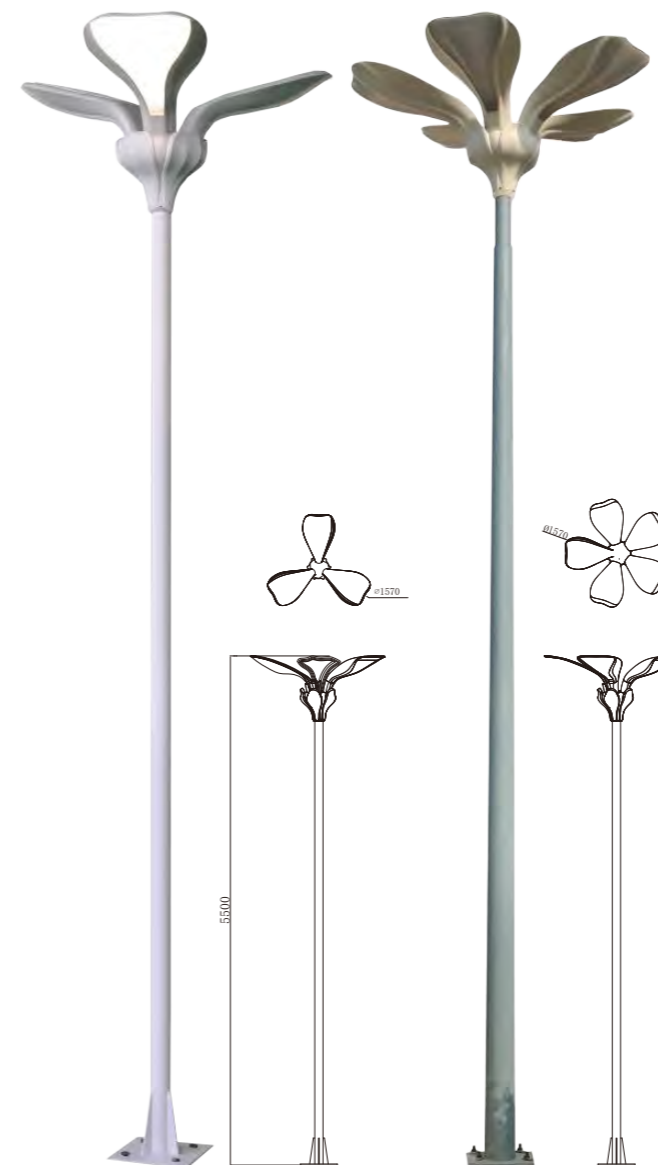

Style type landscape light

Accessory

Light Source

Colour Temperature

WD-T019

Material :

- The whole lamp is aluminum products
- The diffuser is PC
- All fasteners screws,nuts are 304 stainless steel (exposed)

Craftwork :

- Anti ultraviolet radiation outdoor polyester powder
- Anti corrosion,anti acid and alkali

Light :

LED Module SMD LED
30w/40w 80w

Color :

- Matt black
- Light matt grey
- Deep matt grey
- Matt coffee

AC 220V/50Hz IP55 +65°C -20°C CE CCC

WD-T410A

WD-T410B

Material :

- The lamp holder is aluminum products ,Lamp pole is hot-dip galvanized steel pipe
- The diffuser is PMMA/PC
- All fasteners screws,nuts are 304 stainless steel (exposed)