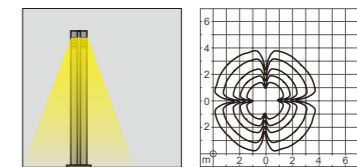

Material:

- The lamp holder is aluminum+stainless steel products
- The diffuser is tempered glass
- All fasteners screws,nuts are 304 stainless steel (exposed)

Craftwork:

- Anti ultraviolet radiation outdoor polyester powder
- Anti corrosion,anti acid and alkali

Light:

LED Module
4x20w

Color:

- Matt black
- Light matt grey
- Deep matt grey
- Matt coffee
- Imitation copper
- Imitation bronze

AC 220V/50Hz IP55 +65°C -20°C CE CCC