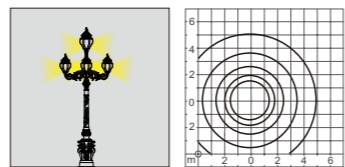

AC 220V/50Hz IP55 +65°C -20°C CE CCC

• PC diffuser • Extruded glass diffuser

WD-T200

WD-T200-5

Material:

- The whole lamp is aluminum products, Built-in centre pole of lamp pole is hot-dip galvanized steel pipe
- The diffuser extrusion glass/PC/PMMA
- All fasteners screws, nuts are 304 stainless steel (exposed)