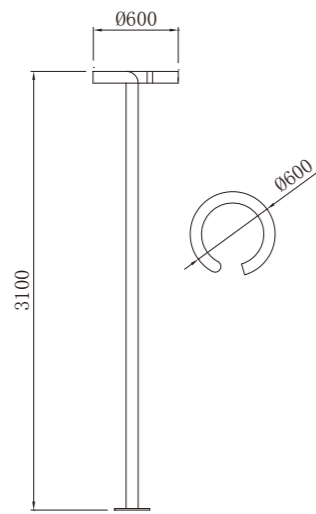

AC 220V/50Hz IP55 +65°C -20°C CE CCC

WD-T410A

WD-T410B

Material :

- The lamp holder is aluminum products ,Lamp pole is hot-dip galvanized steel pipe
- The diffuser is PMMA/PC
- All fasteners screws,nuts are 304 stainless steel (exposed)

AC 220V/50Hz IP55 +65°C -20°C CE CCC

Optional single colour light collocation

WD-T020

Material :

- The lamp holder is aluminum products ,Lamp pole is hot-dip galvanized steel pipe
- The diffuser is PMMA/PC
- All fasteners screws,nuts are 304 stainless steel (exposed)