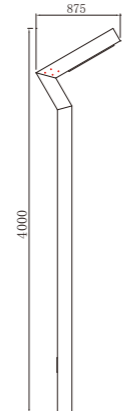

WD-T119

Material :

- ·The whole lamp is hot-dip zinc galvanized steel pipe/aluminium products
- ·The diffuser is tempered glass
- ·All fasteners screws,nuts are 304 stainless steel (exposed)

Craftwork :

- ·Anti ultraviolet radiation outdoor polyester powder
- ·Anti corrosion,anti acid and alkali

Light :

LED Module
30w/40w

Color :

- Matt black
- Light matt grey
- Deep matt grey
- Matt coffee

AC 220V/50Hz IP55 +65°C -20°C CE CCC

Material :

- ·The whole lamp is all aluminum products
- ·The diffuser is tempered glass/PC
- ·All fasteners screws,nuts are 304 stainless steel (exposed)

Craftwork :

- ·Anti ultraviolet radiation outdoor polyester powder
- ·Anti corrosion,anti acid and alkali

Light :

LED Module SMD LED
2x30w/2x40w 48w

Color :

- Matt black
- Light matt grey
- Deep matt grey
- Matt coffee

AC 220V/50Hz IP55 +65°C -20°C CE CCC