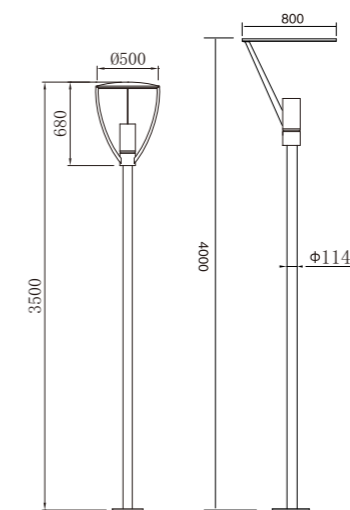

Color :

- Matt black
- Light matt grey
- Deep matt grey
- Matt coffee

AC 220V/50Hz IP55 +65°C -20°C CE CCC