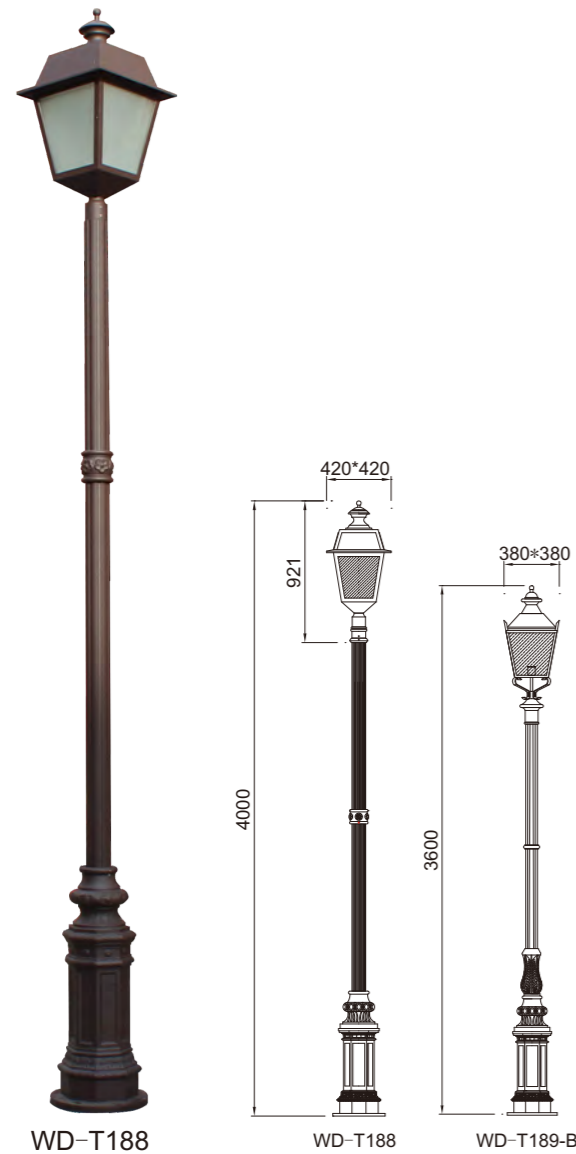

WD-T188

WD-T188

WD-T189-B

Material:

- The lamp holder is stainless steel, decoration parts aluminum products, Lamp pole for hot-dip galvanized steel pipe
- The diffuser is tempered glass
- All fasteners screws, nuts are 304 stainless steel (exposed)

Craftwork:

- Anti ultraviolet radiation outdoor polyester powder
- Anti corrosion, anti acid and alkali

Light:

- LED Module   CFL E27   HQI-E E27
- 20w/30w/40w   36w/45w   70w/150w

Color:

- Matt black   Light matt grey   Deep matt grey
- Matt coffee   Imitation copper   Imitation bronze

AC 220V/50Hz IP55 +65°C -20°C CE CCC