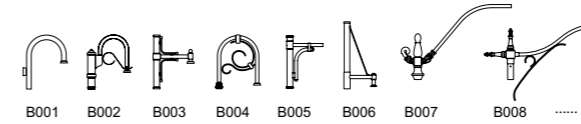

AC 220V/50Hz IP55 +65°C -20°C CE CCC

Lamp holder combinations mode :

Type of lamp arm :

Type of lamp pole :

WD-T083

Material

- The lamp holder is aluminum products,Lamp pole is hot-dip galvanized steel pipe
- The diffuser is PMMA/PC/tempered glass
- All fasteners screws,nuts are 304 stainless steel (exposed)