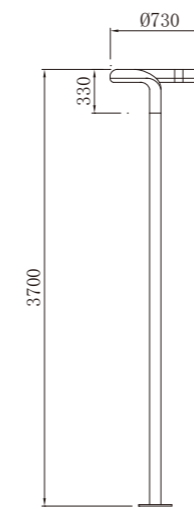

Material :

- ·The lamp holder is aluminum products ,Lamp pole is hot-dip galvanized steel pipe
- ·The diffuser is PMMA/PC
- ·All fasteners screws,nuts are 304 stainless steel (exposed)

Craftwork :

- ·Anti ultraviolet radiation outdoor polyester powder
- ·Anti corrosion,anti acid and alkali

Light :

- LED Module COB LED 30w/40w
- COB LED 30w/40w

Color :

- Matt black
- Light matt grey
- Deep matt grey
- Matt coffee

AC 220V/50Hz IP55 +65°C -20°C CE CCC

WD-T003

Material :

- ·The lamp holder is aluminum products ,Lamp pole is hot-dip galvanized steel pipe/abnormity aluminum products
- ·The diffuser is PC/optical lens
- ·All fasteners screws,nuts are 304 stainless steel (exposed)

Craftwork :

- ·Anti ultraviolet radiation outdoor polyester powder
- ·Anti corrosion,anti acid and alkali

Light :

- LED Module COB LED SMD LED 38w/52w 120w 12w

Color :

- Matt black
- Light matt grey
- Deep matt grey
- Matt coffee

AC 220V/50Hz IP55 +65°C -20°C CE CCC