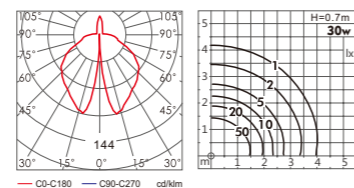

*Color lights on are optional

Material :

- -The lamp holder is aluminum products,Lamp pole is hot-dip galvanized steel pipe
- -The diffuser is tempered glass/PMMA
- -All fasteners screws,nuts are 304 stainless steel (exposed)

Craftwork :

- -Anti ultraviolet radiation outdoor polyester powder
- -Anti corrosion,anti acid and alkali

Light :

COB LED + LED Module 30w/50w 4w

Color :

- Matt black
- Light matt grey
- Deep matt grey
- Matt coffee

AC 220V/50Hz IP55 +65°C -20°C CE CCC

Material :

- -The lamp holder is aluminum products,Reflector is concave and convex anodic oxidated high purity aluminum products,Lamp pole is hot-dip galvanized steel pipe
- -The diffuser is PC+tempered glass
- -All fasteners screws,nuts are 304 stainless steel (exposed)

Craftwork :

- -Anti ultraviolet radiation outdoor polyester powder
- -Anti corrosion,anti acid and alkali

Light :

COB LED + CDM-T G12 30w/50w 35w/70w/150w

Color :

- Matt black
- Light matt grey
- Deep matt grey
- Matt coffee

AC 220V/50Hz IP55 +65°C -20°C CE CCC