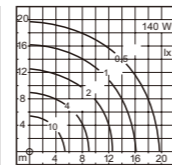

 AC 220V/50Hz **IP55**  +65°C -20°C  

WD-T265

Light:

- LED Module CFL E27
- 8x18w** **8x23w~36w**

WD-T369

Material:

- The whole lamp is hot-dip galvanized steel pipe
- The diffuser is PMMA
- All fasteners screws,nuts are 304 stainless steel (exposed)