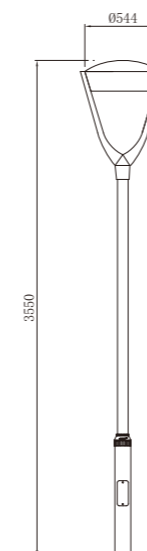

Material :

- ·The lamp holder and decorating parts are aluminum products,lamp pole is hot-dip galvanized steel pipe
- ·The diffuser is tempered glass
- ·All fasteners screws,nuts are 304 stainless steel (exposed)

Craftwork :

- ·Anti ultraviolet radiation outdoor polyester powder
- ·Anti corrosion,anti acid and alkali

Light :

- LED Module 60w
- COB LED 4x20w
- CFL E27 36w-45w

Color :

- Matt black
- Light matt grey
- Deep matt grey
- Matt coffee

AC 220V/50Hz IP55 +65°C -20°C CE CCC