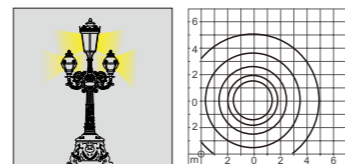

Material:

- The whole lamp is aluminum products, Built-in centre pole of lamp pole is hot-dip galvanized steel pipe
- The diffuser is PC/PMMA
- All fasteners screws, nuts are 304 stainless steel (exposed)

Craftwork:

- Anti ultraviolet radiation outdoor polyester powder
- Anti corrosion, anti acid and alkali

Light:

- LED Module 4x20w
- CFL E27 4x36w/45w
- HQI-E E27 4x70w/150w

Color:

- Matt black
- Light matt grey
- Deep matt grey
- Matt coffee
- Imitation copper
- Imitation bronze

AC 220V/50Hz IP55 +65°C -20°C CE CCC