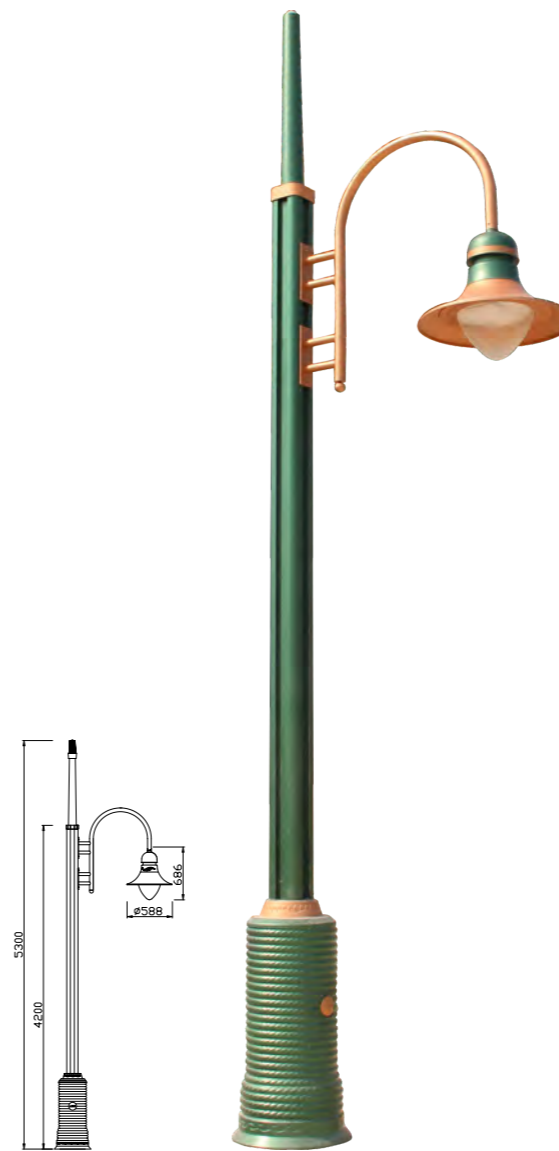

WD-T350

Material :

- ·The whole lamp is all aluminum products
- ·The diffuser is PMMA/PC
- ·All fasteners screws,nuts are 304 stainless steel (exposed)

Craftwork :

- ·Anti ultraviolet radiation outdoor polyester powder
- ·Anti corrosion,anti acid and alkali

Light :

- LED Module 40w/60w
- COB LED 4x10w

Color :

- Matt black
- Light matt grey
- Deep matt grey
- Matt coffee
- Imitation coppe
- Imitation bronze

AC 220V/50Hz IP 55 +65°C -20°C CE CCC