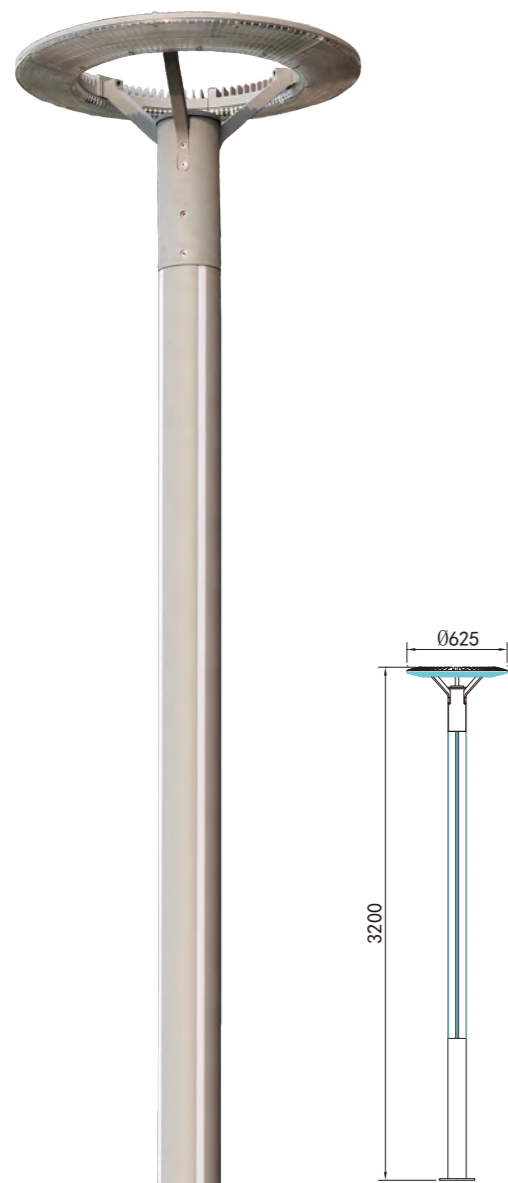

Style type landscape light

Accessory

Light Source

Colour Temperature

WD-T019

Material :

- The whole lamp is aluminum products
- The diffuser is PC
- All fasteners screws,nuts are 304 stainless steel (exposed)

AC 220V/50Hz IP55 +65°C -20°C CE CCC

WD-T410A

WD-T410B

Material :

- The lamp holder is aluminum products ,Lamp pole is hot-dip galvanized steel pipe
- The diffuser is PMMA/PC
- All fasteners screws,nuts are 304 stainless steel (exposed)

AC 220V/50Hz IP55 +65°C -20°C CE CCC

Optional single colour light collocation

WD-T020

Material :

- The lamp holder is aluminum products ,Lamp pole is hot-dip galvanized steel pipe
- The diffuser is PMMA/PC
- All fasteners screws,nuts are 304 stainless steel (exposed)