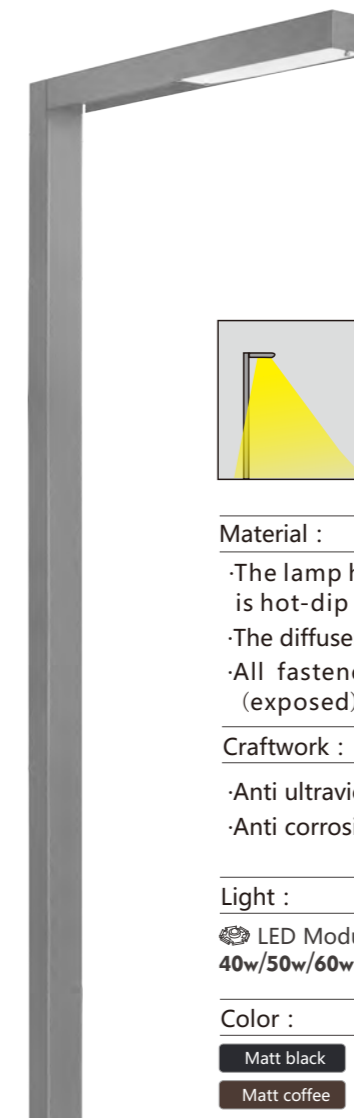

AC 220V/50Hz IP55 +65°C -20°C CE CCC

WD-T135

Material :

- The lamp holder is aluminum products ,Lamp pole is hot-dip galvanized steel pipe/aluminum alloy pipe
- The diffuser is PMMA/tempered glass
- All fasteners screws,nuts are 304 stainless steel (exposed)