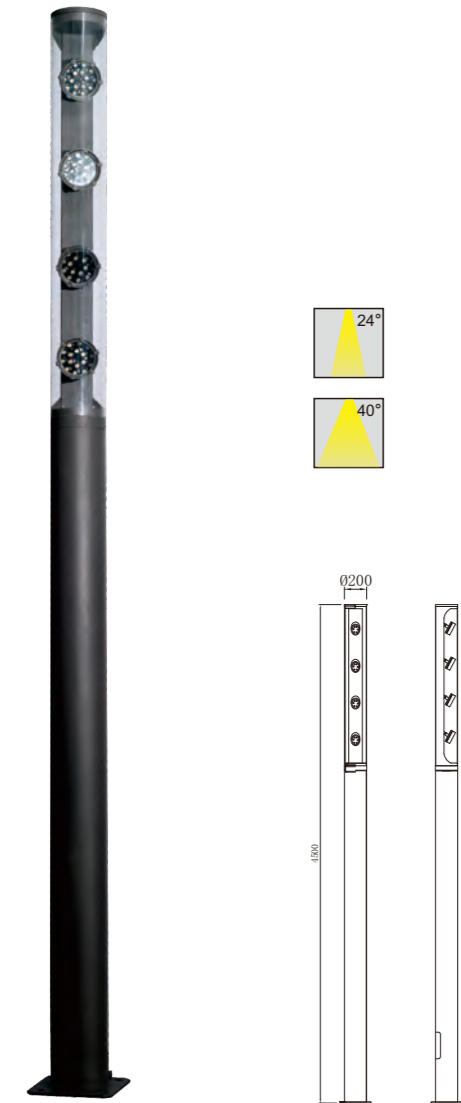

WD-T111

Material :

- ·The whole lamp is all aluminum products
- ·The diffuser is PC
- ·All fasteners screws,nuts are 304 stainless steel (exposed)

Craftwork :

- ·Anti ultraviolet radiation outdoor polyester powder
- ·Anti corrosion,anti acid and alkali

Light :

LED Module
4x12w

Color :

- Matt black
- Light matt grey
- Deep matt grey
- Matt coffee

AC 220V/50Hz IP55 +65°C -20°C CE CCC