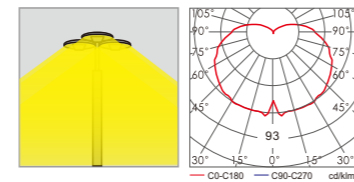

AC 220V/50Hz IP55 +65°C -20°C CE CCC

Material

- The lamp holder is aluminum products+stainless steel,Lamp pole is hot-dip galvanized steel pipe
- The diffuser is PC
- All fasteners screws,nuts are 304 stainless steel (exposed)