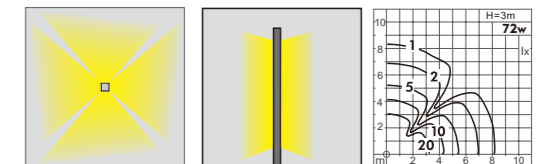

Material :

- ·The whole lamp is all aluminum products
- ·The diffuser is PMMA/tempered glass
- ·All fasteners screws,nuts are 304 stainless steel (exposed)

Craftwork :

- ·Anti ultraviolet radiation outdoor polyester powder
- ·Anti corrosion,anti acid and alkali

Light :

SMD LED 8x21w 72w

Color :

- Matt black
- Light matt grey
- Deep matt grey
- Matt coffee

AC 220V/50Hz IP55 +65°C -20°C CE CCC

WD-T114