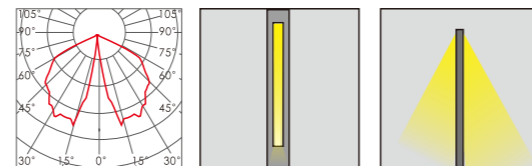

Light :

COB LED CDM-T G12
30w/50w 35w/70w

Color :

- Matt black
- Light matt grey
- Deep matt grey
- Matt coffee

AC 220V/50Hz IP55 +65°C -20°C CE CCC

Landscape Light

WD-T117

Material :