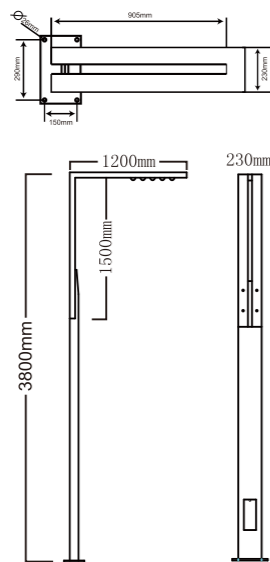

Material :

- ·The whole lamp is aluminum products
- ·The diffuser is optical lens/tempered glass
- ·All fasteners screws,nuts are 304 stainless steel (exposed)

Craftwork :

- ·Anti ultraviolet radiation outdoor polyester powder
- ·Anti corrosion,anti acid and alkali

Light :

- COB LED 12x10w
- LED Module 2x20w

Color :

- Matt black
- Light matt grey
- Deep matt grey
- Matt coffee

AC 220V/50Hz IP55 +65°C -20°C CE CCC