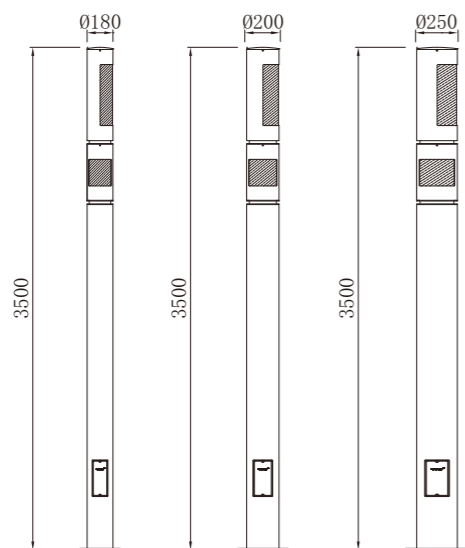

Light :

LED Module
6x6w/6x9w

Color :

- Matt black
- Light matt grey
- Deep matt grey
- Matt coffee

AC 220V/50Hz IP55 +65°C -20°C CE CCC

WD-T373

Material

- The whole lamp is all aluminum products
- The diffuser is PC
- All fasteners screws,nuts are 304 stainless steel (exposed)