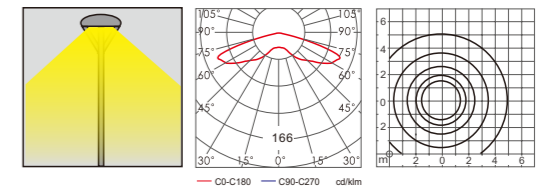

Material :

- ·The lamp holder and all decorating parts are aluminum products,Lamp pole is hot-dip galvanized steel pipe
- ·The diffuser is tempered glass
- ·All fasteners screws,nuts are 304 stainless steel (exposed)

Craftwork :

- ·Anti ultraviolet radiation outdoor polyester powder
- ·Anti corrosion,anti acid and alkali

Light :

LED Module
48w

Color :

- Matt black
- Light matt grey
- Deep matt grey
- Matt coffee

AC 220V/50Hz IP65 +65°C -20°C CE CCC