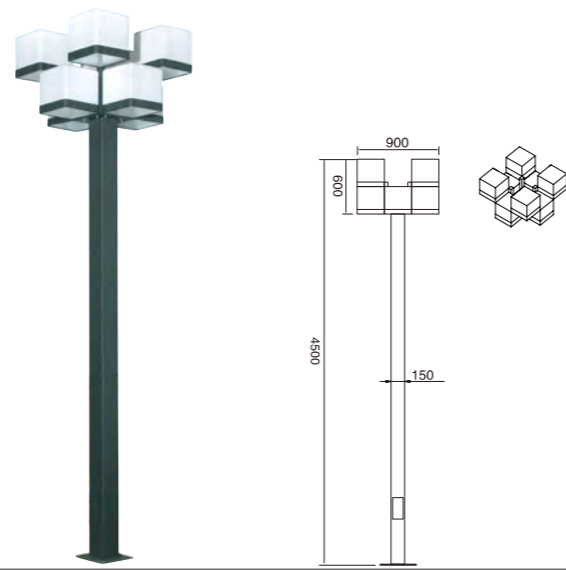

WD-T265

Light:

- LED Module CFL E27
- **8x18w** **8x23w~36w**