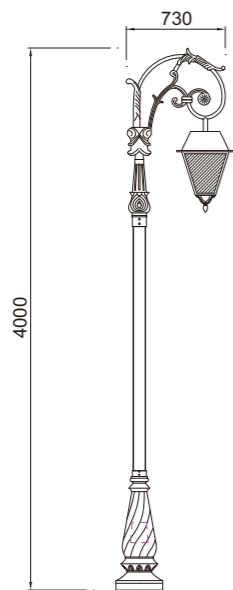

AC 220V/50Hz IP55 +65°C -20°C CE CCC

WD-T237-A

Material:

- The lamp holder is stainless steel, decoration parts aluminum products, Lamp pole for hot-dip galvanized steel pipe
- The diffuser is tempered glass
- All fasteners screws, nuts are 304 stainless steel (exposed)