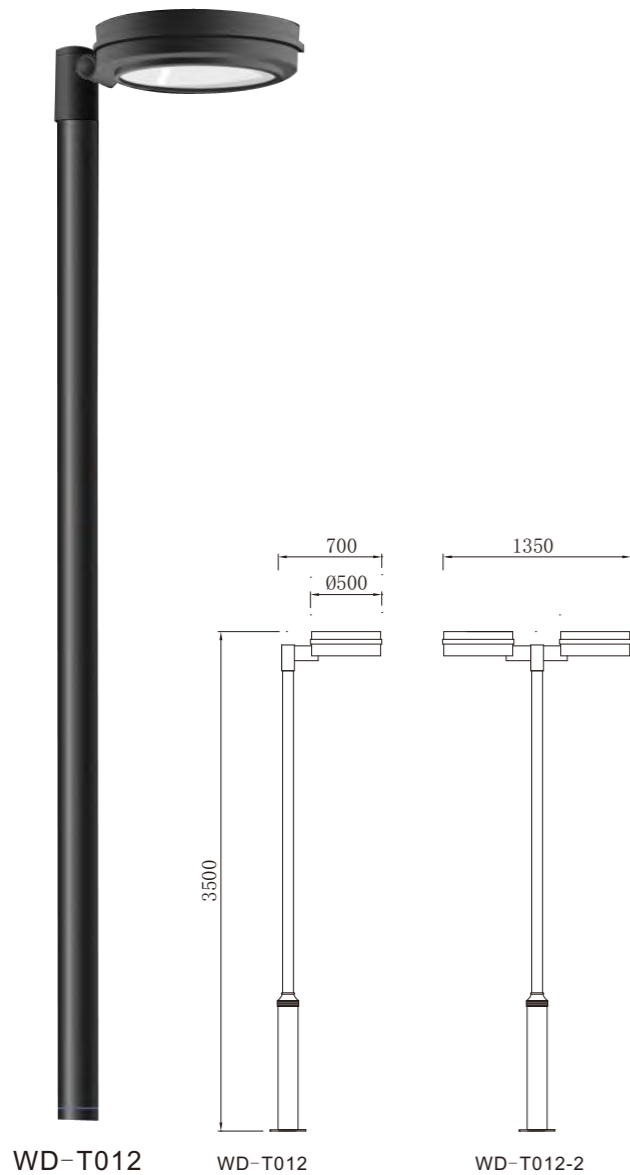

AC 220V/50Hz IP55 +65°C -20°C CE CCC

WD-T131-B

Material

- The lamp holder and reflection are aluminum products,Lamp pole is hot-dip galvanized steel pipe
- The diffuser is tempered glass
- All fasteners screws,nuts are 304 stainless steel (exposed)

AC 220V/50Hz IP55 +65°C -20°C CE CCC

WD-T012-2

Landscape Light

Material

- The lamp holder is aluminum products, Lamp pole is hot-dip galvanized steel pipe
- The diffuser is tempered glass
- All fasteners screws, nuts are 304 stainless steel (exposed)