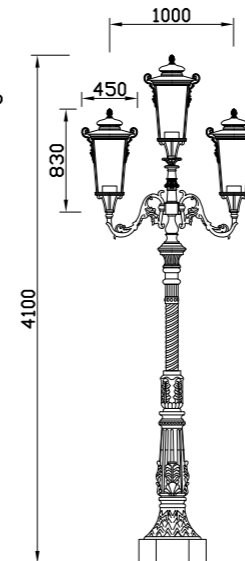

AC 220V/50Hz IP55 +65°C -20°C CE CCC

WD-T210-2

WD-T210-3

WD-T219-2

WD-T219-3

WD-T219

Material:

- The whole lamp is aluminum products, Built-in centre pole of lamp pole is hot-dip galvanized steel pipe
- The diffuser extrusion glass/PC/PMMA
- All fasteners screws, nuts are 304 stainless steel (exposed)