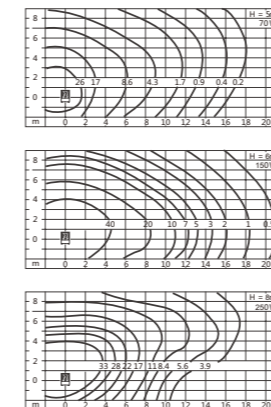

WD-T300

Material :

- ·The lamp holder is aluminum products,Lamp pole is hot-dip galvanized steel pipe/aluminum alloy pipe
- ·The diffuser is tempered glass
- ·All fasteners screws,nuts are 304 stainless steel (exposed)

Craftwork :

- ·Anti ultraviolet radiation outdoor polyester powder
- ·Anti corrosion,anti acid and alkali

Light :

- LED Module   HALOGEN E27
- 60w/80w   70w~250w

Color :

- Matt black   Light matt grey   Deep matt grey
- Matt coffee

AC 220V/50Hz IP55 +65°C -20°C CE CCC