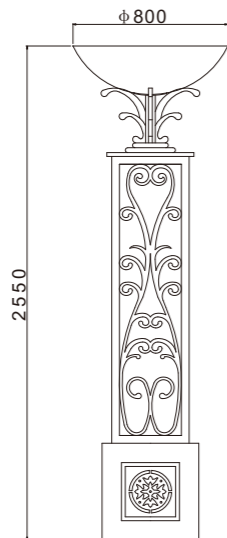

Material:

- The whole lamp is aluminum/stainless steel products
- The diffuser is high-grade scagliola
- All fasteners screws, nuts are 304 stainless steel (exposed)

Craftwork:

- Anti ultraviolet radiation outdoor polyester powder
- Anti corrosion, anti acid and alkali

Light:

CFL E27 SMD LED T5
36w/45w   **90w**   **6x28w**

Color:

- Matt black
- Light matt grey
- Deep matt grey
- Matt coffee
- Imitation copper
- Imitation bronze

AC 220V/50Hz **IP55** +65°C -20°C

Material:

- The whole lamp is aluminum/stainless steel products
- The diffuser is tempered glass/high-grade scagliola /PMMA
- All fasteners screws, nuts are 304 stainless steel (exposed)

Craftwork:

- Anti ultraviolet radiation outdoor polyester powder
- Anti corrosion, anti acid and alkali

Light:

SMD LED T5
72w   **4x35w**

Color:

- Matt black
- Light matt grey
- Deep matt grey
- Matt coffee
- Imitation copper
- Imitation bronze

AC 220V/50Hz **IP55** +65°C -20°C