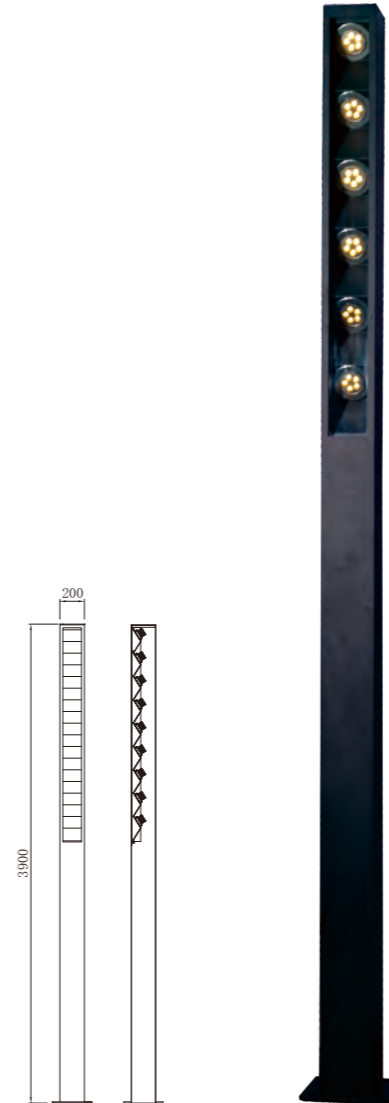

WD-T112

Material :

- ·The whole lamp is all aluminum products
- ·The diffuser is tempered glass
- ·All fasteners screws,nuts are 304 stainless steel (exposed)

Craftwork :

- ·Anti ultraviolet radiation outdoor polyester powder
- ·Anti corrosion,anti acid and alkali

Light :

LED Module
6x6w/6x9w

Color :

- Matt black
- Light matt grey
- Deep matt grey
- Matt coffee

AC 220V/50Hz IP55 +65°C -20°C CE CCC