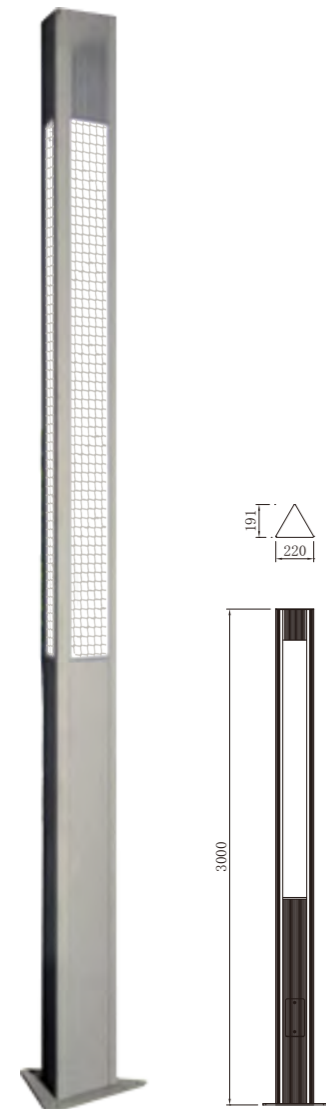

WD-T113-B

Material

- ·The whole lamp is aluminium/stainless steel products
- ·The diffuser is screen mesh tempered glass
- ·All fasteners screws,nuts are 304 stainless steel (exposed)

Craftwork :

- ·Anti ultraviolet radiation outdoor polyester powder
- ·Anti corrosion,anti acid and alkali

Light :

SMD LED T5
44w 6x21w

Color :

- Matt black
- Light matt grey
- Deep matt grey
- Matt coffee

AC 220V/50Hz IP55 +65°C -20°C CE CCC