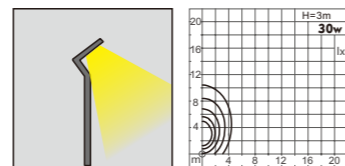

AC 220V/50Hz IP55 +65°C -20°C CE CCC

WD-T119

WD-T384

WD-T384

WD-T119

Material :

- The whole lamp is hot-dip zinc galvanized steel pipe/aluminium products
- The diffuser is tempered glass
- All fasteners screws,nuts are 304 stainless steel (exposed)