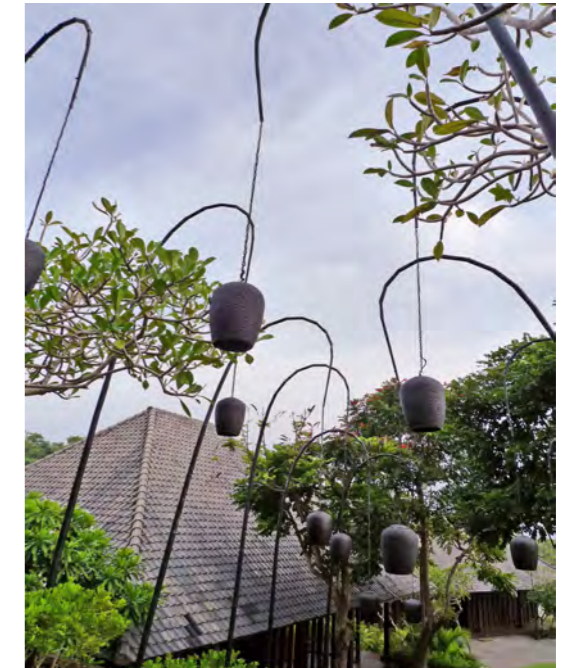

WD-T485

Material:

- The whole lamp is stainless steel products
- The diffuser is PMMA/high-grade scagliola
- All fasteners screws,nuts are 304 stainless steel (exposed)

Craftwork:

- Anti ultraviolet radiation outdoor polyester powder
- Anti corrosion,anti acid and alkali

Light:

☀️ SMD LED ⚡️ T5
288w   **15x28w**

Color:

- Matt black
- Light matt grey
- Deep matt grey
- Matt coffee
- Imitation copper
- Imitation bronze

⚡️ AC 220V/50Hz IP55 +65°C -20°C CE CCC