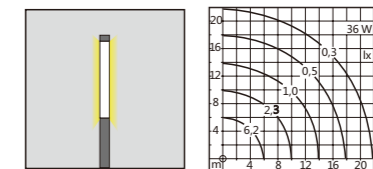

Light :

☐☐☐☐☐☐ SMD LED ☐☐☐☐☐☐ T5
90w **120w**

Color :

- Matt black
- Light matt grey
- Deep matt grey
- Matt coffee

⚡ AC 220V/50Hz IP55 +65°C -20°C CE CCC

WD-T124 WD-T124B

Material :

- The whole lamp is all aluminum products
- The diffuser is PMMA/PC
- All fasteners screws,nuts are 304 stainless steel (exposed)