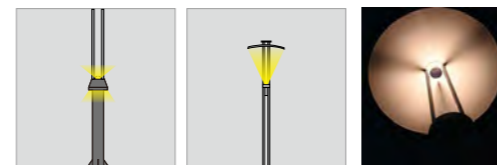

AC 220V/50Hz IP55 +65°C -20°C CE CCC

WD-T503

WD-T152

WD-T339

*Color lights on are optional

Material :

- The lamp holder is aluminum products,Lamp pole is hot-dip galvanized steel pipe
- The diffuser is tempered glass/PMMA
- All fasteners screws,nuts are 304 stainless steel (exposed)