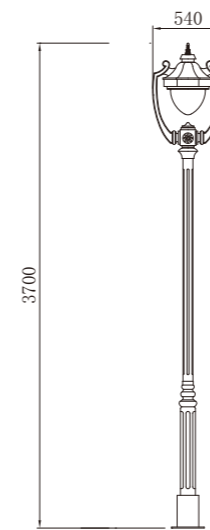

WD-T324

Material :

- The lamp holder is aluminum+stainless steel products,Lamp pole is hot-dip galvanized steel pipe
- The diffuser is PMMA/PC
- All fasteners screws,nuts are 304 stainless steel (exposed)