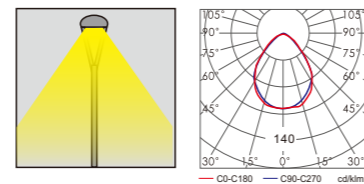

Material :

- ·The lamp holder is aluminum products,Lamp pole is hot-dip galvanized steel pipe
- ·The diffuser is tempered glass
- ·All fasteners screws,nuts are 304 stainless steel (exposed)

Craftwork :

- ·Anti ultraviolet radiation outdoor polyester powder
- ·Anti corrosion,anti acid and alkali

Light :

- COB LED 4x20w/4x30w
- CFL E27 36w/45w

Color :

- Matt black
- Light matt grey
- Deep matt grey
- Matt coffee

AC 220V/50Hz IP55 +65°C -20°C CE CCC