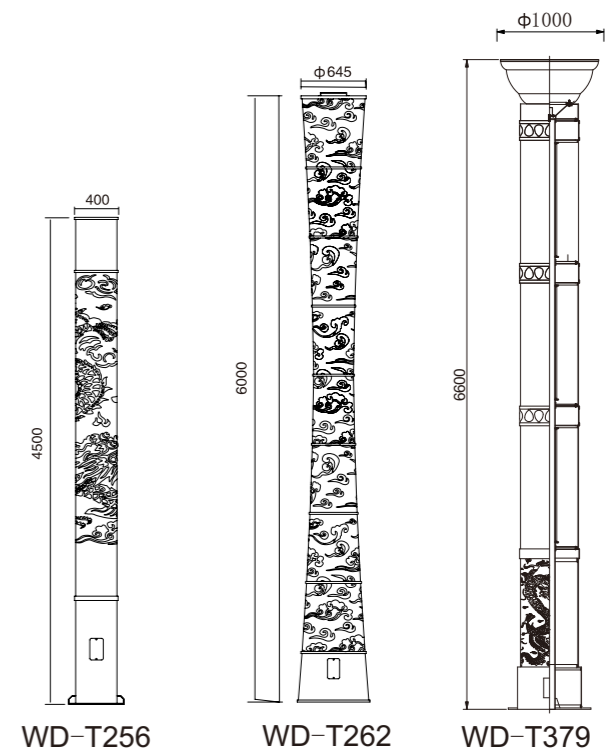

WD-T256

WD-T262

WD-T379