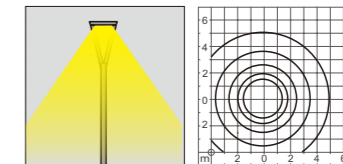

Material :

- ·The lamp holder is aluminum products,Lamp pole is hot-dip galvanized steel pipe
- ·The diffuser is PMMA/PC
- ·All fasteners screws,nuts are 304 stainless steel (exposed)

Craftwork :

- ·Anti ultraviolet radiation outdoor polyester powder
- ·Anti corrosion,anti acid and alkali

Light :

- LED Module 20w/40w
- CFL E27 36w/45w

Color :

- Matt black
- Light matt grey
- Deep matt grey
- Matt coffee
- Imitation copper
- Imitation bronze

AC 220V/50Hz IP55 +65°C -20°C CE CCC