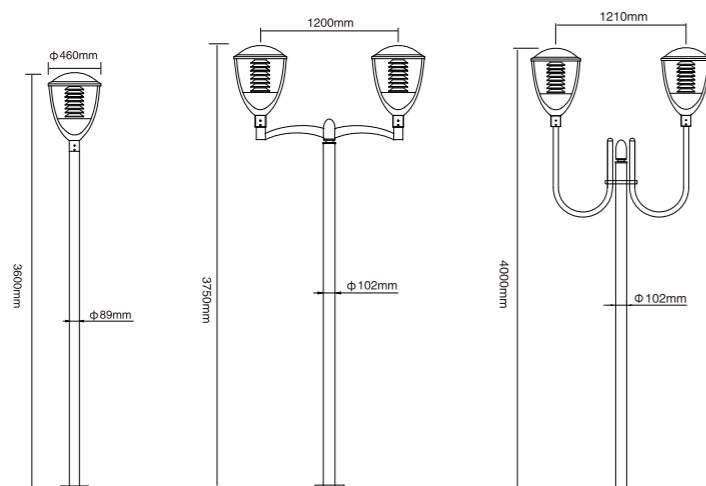

Material:

- The whole lamp is hot-dip galvanized steel pipe/ aluminum products
- The diffuser is PMMA/PC
- All fasteners screws,nuts are 304 stainless steel (exposed)

Craftwork:

- Anti ultraviolet radiation outdoor polyester powder
- Anti corrosion,anti acid and alkali

Light:

LED Module	CFL E27	HALOGEN G12
20w/30w	36/745w	35w/70w

Color:

- Matt black
- Light matt grey
- Deep matt grey
- Matt coffee
- Imitation copper
- Imitation bronze