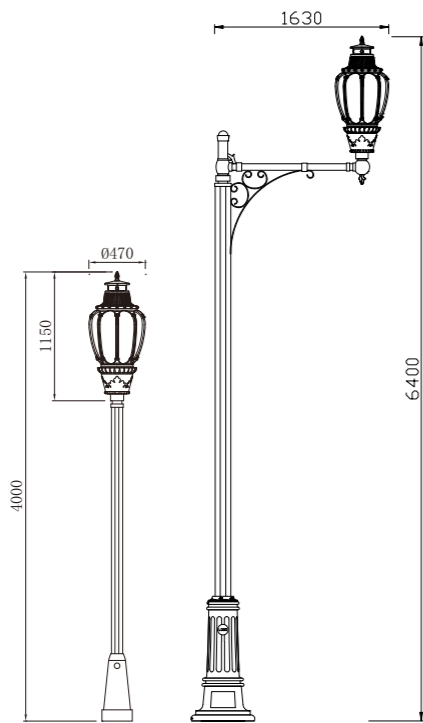

Light:

 LED Module	 CFL E27	 HALOGEN G12
20w/30w	36/745w	35w/70w

Color:

- Matt black
- Light matt grey
- Deep matt grey
- Matt coffee
- Imitation copper
- Imitation bronze

WD-T349-B

WD-T349

Appearance design patent No.:201330648443.8