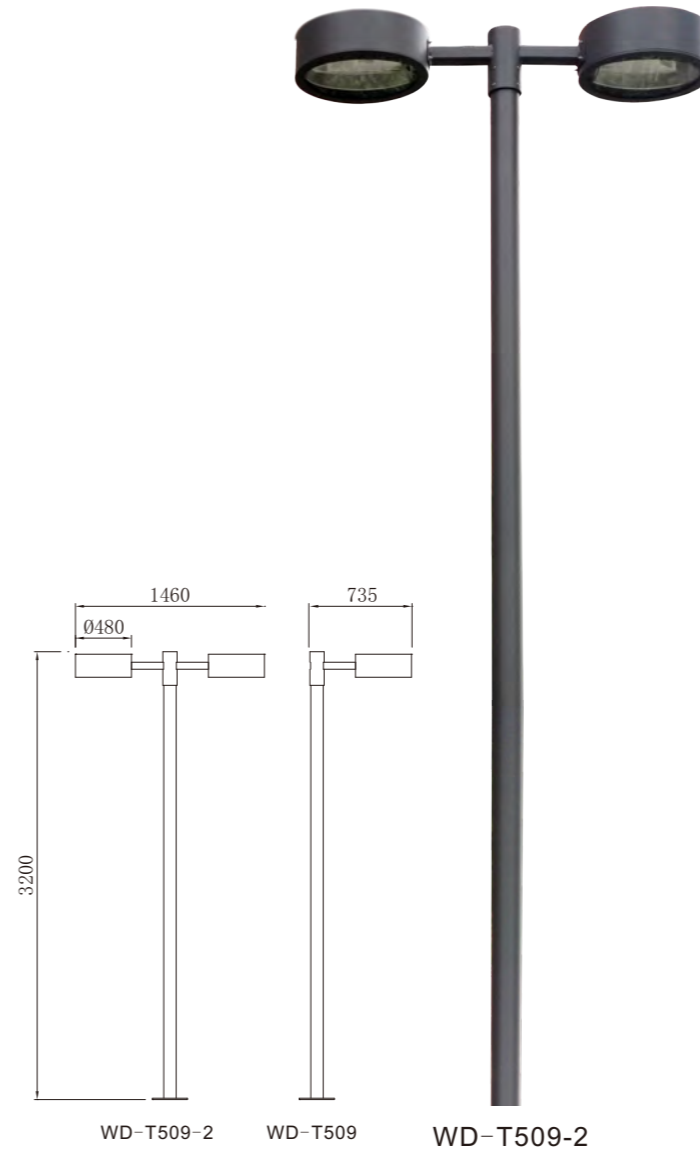

AC 220V/50Hz IP55 +65°C -20°C CE CCC

WD-T505 WD-T507

WD-T338

Material

- The lamp holder is aluminum products,Lamp pole is hot-dip galvanized steel pipe
- The diffuser is optical lens
- All fasteners screws,nuts are 304 stainless steel (exposed)

AC 220V/50Hz IP55 +65°C -20°C CE CCC

WD-T012-2

Landscape Light

Material

- The lamp holder is aluminum products, Lamp pole is hot-dip galvanized steel pipe
- The diffuser is tempered glass
- All fasteners screws, nuts are 304 stainless steel (exposed)

AC 220V/50Hz IP55 +65°C -20°C CE CCC

Material :

- The lamp holder is aluminum products, Lamp pole is hot-dip galvanized steel pipe
- The diffuser is tempered glass
- All fasteners screws, nuts are 304 stainless steel (exposed)