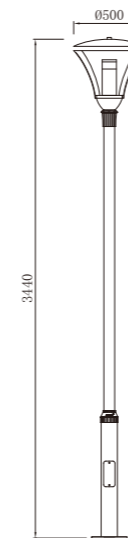

Material :

- ·The lamp holder is aluminum products,Lamp pole is hot-dip galvanized steel pipe
- ·The diffuser is PMMA/PC
- ·All fasteners screws,nuts are 304 stainless steel (exposed)

Craftwork :

- ·Anti ultraviolet radiation outdoor polyester powder
- ·Anti corrosion,anti acid and alkali

Light :

- LED Module 20w/40w
- CFL E27 36w/45w

Color :

- Matt black
- Light matt grey
- Deep matt grey
- Matt coffee
- Imitation copper
- Imitation bronze

AC 220V/50Hz IP55 +65°C -20°C CE CCC