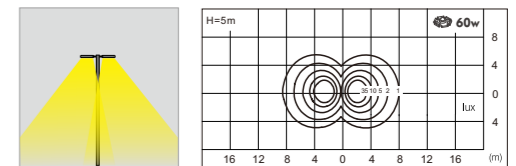

Material :

- ·The lamp holder is aluminum products, Lamp pole is hot-dip galvanized steel pipe
- ·The diffuser is tempered glass
- ·All fasteners screws, nuts are 304 stainless steel (exposed)

Craftwork :

- ·Anti ultraviolet radiation outdoor polyester powder
- ·Anti corrosion, anti acid and alkali

Light :

- COB LED
- HALOGEN E27
- 2x30w~50w
- 2x35w/70w/150w

Color :

- Matt black
- Light matt grey
- Deep matt grey
- Matt coffee

AC 220V/50Hz IP55 +65°C -20°C CE CCC