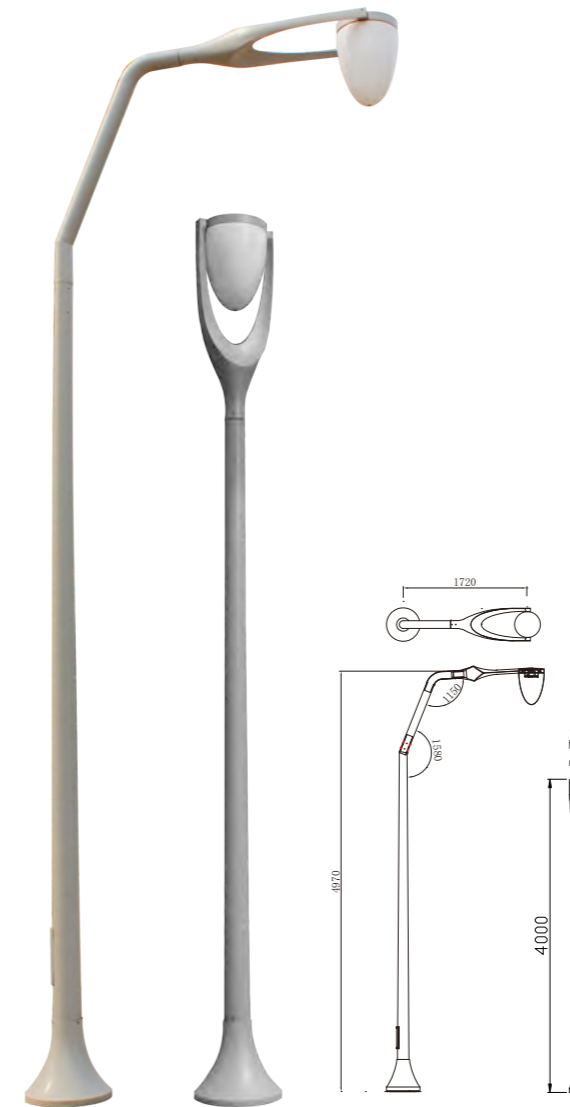

AC 220V/50Hz IP55 +65°C -20°C CE CCC

WD-T365-A WD-T365 WD-T365-B

Appearance design patent No.:201330645542.0

WD-T365

Material :

- The lamp holder is aluminum products,Lamp pole is hot-dip galvanized steel pipe/profiled aluminum alloy
- The diffuser is PC
- All fasteners screws,nuts are 304 stainless steel (exposed)

AC 220V/50Hz IP55 +65°C -20°C CE CCC

WD-T336-B WD-T336-A

Material :

- The lamp holder is holder and lamp arm are aluminum products,Lamp pole is hot-dip galvanized steel pipe
- The diffuser is PC
- All fasteners screws,nuts are 304 stainless steel (exposed)