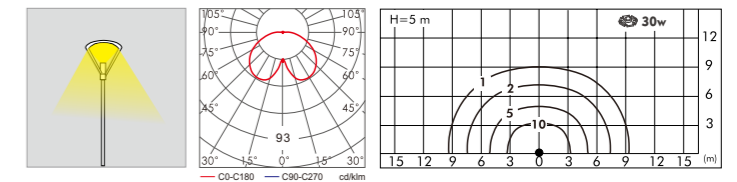

*Color lights on are optional

Material :

- -The lamp holder is aluminum products,Lamp pole is hot-dip galvanized steel pipe
- -The diffuser is tempered glass/PMMA
- -All fasteners screws,nuts are 304 stainless steel (exposed)

Craftwork :

- -Anti ultraviolet radiation outdoor polyester powder
- -Anti corrosion,anti acid and alkali

Light :

COB LED + LED Module 30w/50w 4w

Color :

- Matt black
- Light matt grey
- Deep matt grey
- Matt coffee

AC 220V/50Hz IP55 +65°C -20°C CE CCC

Material :

- -The lamp holder is aluminum products,Reflector is concave and convex anodic oxidated high purity aluminum products,Lamp pole is hot-dip galvanized steel pipe
- -The diffuser is PC+tempered glass
- -All fasteners screws,nuts are 304 stainless steel (exposed)

Craftwork :

- -Anti ultraviolet radiation outdoor polyester powder
- -Anti corrosion,anti acid and alkali

Light :

COB LED + CDM-T G12 30w/50w 35w/70w/150w

Color :

- Matt black
- Light matt grey
- Deep matt grey
- Matt coffee

AC 220V/50Hz IP55 +65°C -20°C CE CCC