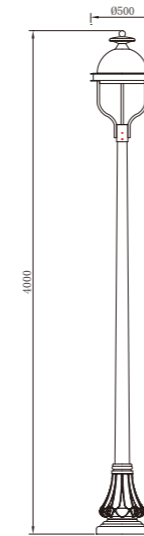

Material :

- ·The lamp holder is aluminum+stainless steel products,Lamp pole is hot-dip galvanized steel pipe
- ·The diffuser is tempered glass
- ·All fasteners screws,nuts are 304 stainless steel (exposed)

Craftwork :

- ·Anti ultraviolet radiation outdoor polyester powder
- ·Anti corrosion,anti acid and alkali

Light :

- LED Module 48w
- CFL E27 36w/45w

Color :

- Matt black
- Light matt grey
- Deep matt grey
- Matt coffee

AC 220V/50Hz IP55 +65°C -20°C CE CCC