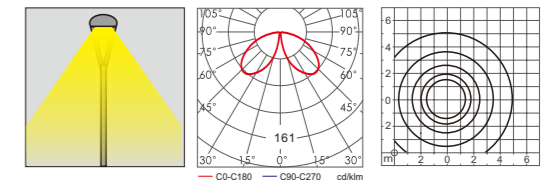

AC 220V/50Hz IP55 +65°C -20°C CE CCC

WD-T027

Material :

- The lamp holder and decorating parts are aluminum products,lamp pole is hot-dip galvanized steel pipe
- The diffuser is tempered glass
- All fasteners screws,nuts are 304 stainless steel (exposed)