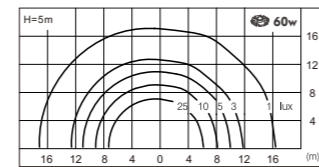

AC 220V/50Hz IP55 +65°C -20°C CE CCC

Material

- The lamp holder is aluminum products+stainless steel,Lamp pole is hot-dip galvanized steel pipe
- The diffuser is PC
- All fasteners screws,nuts are 304 stainless steel (exposed)