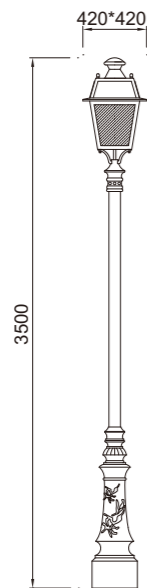

AC 220V/50Hz IP55 +65°C -20°C CE CCC

Have diffuser type

No diffuser type

WD-T187-A

Material:

- The lamp holder is aluminum+stainless steel,lamp pole is cast aluminum products
- The diffuser is tempered glass
- All fasteners screws,nuts are 304 stainless steel (exposed)