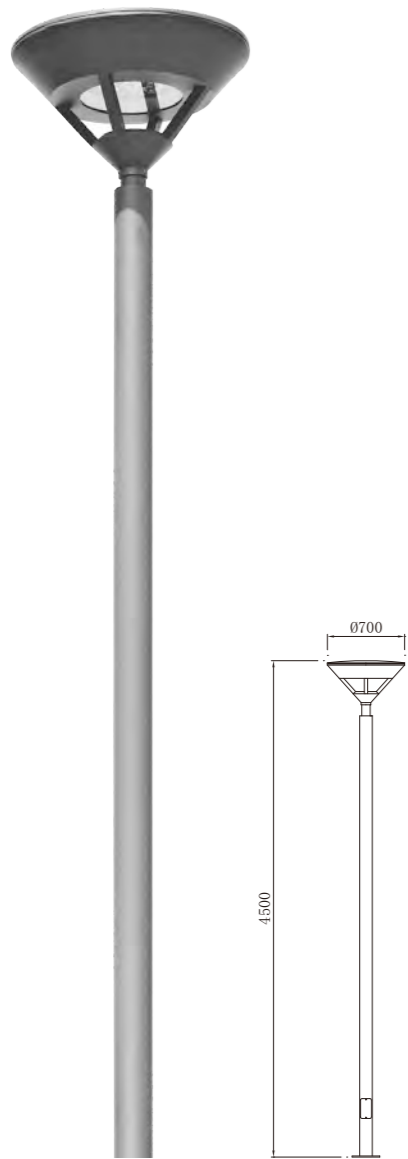

WD-T049

Material :

- ·The lamp holder is aluminum products,Lamp pole is hot-dip galvanized steel pipe
- ·The diffuser is tempered glass
- ·All fasteners screws,nuts are 304 stainless steel (exposed)

Craftwork :

- ·Anti ultraviolet radiation outdoor polyester powder
- ·Anti corrosion,anti acid and alkali

Light :

LED Module
30w/40w

Color :

- Matt black
- Light matt grey
- Deep matt grey
- Matt coffee

AC 220V/50Hz IP55 +65°C -20°C CE CCC