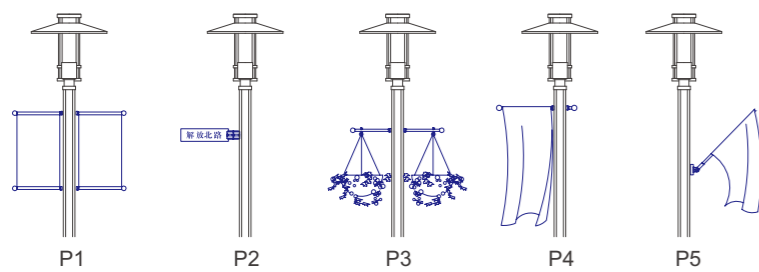

Functional type Landscape light

Style type landscape light

Accessory

Light Source

Colour Temperature