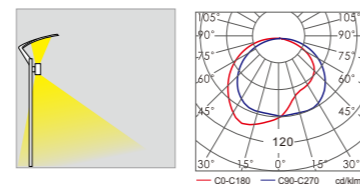

Material

- ·The lamp holder and reflection are aluminum products,Lamp pole is hot-dip galvanized steel pipe
- ·The diffuser is tempered glass
- ·All fasteners screws,nuts are 304 stainless steel (exposed)

Craftwork :

- ·Anti ultraviolet radiation outdoor polyester powder
- ·Anti corrosion,anti acid and alkali

Light :

- CDM-T G12 2x35/70w
- COB LED 2x50w

Color :

- Matt black
- Light matt grey
- Deep matt grey
- Matt coffee

AC 220V/50Hz IP55 +65°C -20°C CE CCC