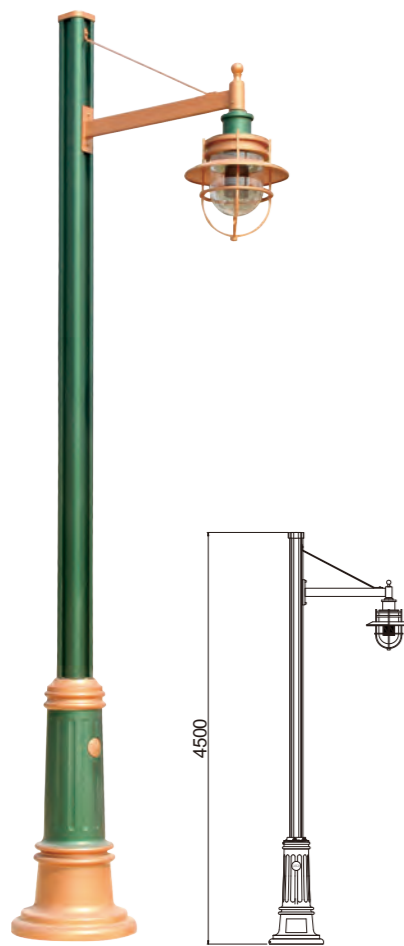

AC 220V/50Hz IP55 +65°C -20°C CE CCC

WD-T082

WD-T082-2

WD-T330

Material :

- The whole lamp is all aluminum products
- The diffuser is PC
- All fasteners screws,nuts are 304 stainless steel (exposed)

Craftwork :