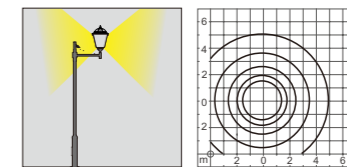

Material:

- The lamp holder is aluminum+stainless steel products, Lamp pole is hot-dip galvanized steel pipe
- The diffuser is tempered glass
- All fasteners screws, nuts are 304 stainless steel (exposed)

Craftwork:

- Anti ultraviolet radiation outdoor polyester powder
- Anti corrosion, anti acid and alkali

Light:

LED Module CFL E27 HQI-E E27/G12
20w/30w 36w/45w 35w/70w

Color:

- Matt black
- Light matt grey
- Deep matt grey
- Matt coffee
- Imitation copper
- Imitation bronze

AC 220V/50Hz IP55 +65°C -20°C CE CCC