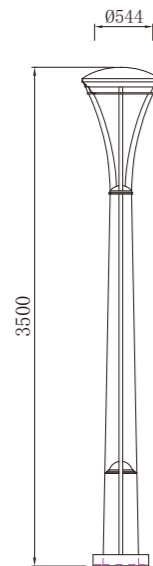

Material

- ·The lamp holder is aluminum+stainless steel products,Lamp pole is stainless steel
- ·The diffuser is tempered glass
- ·All fasteners screws,nuts are 304 stainless steel (exposed)

Craftwork :

- ·Anti ultraviolet radiation outdoor polyester powder
- ·Anti corrosion,anti acid and alkali

Light :

LED Module
48w

Color :

- Matt black
- Light matt grey
- Deep matt grey
- Matt coffee

AC 220V/50Hz IP65 +65°C -20°C CE CCC