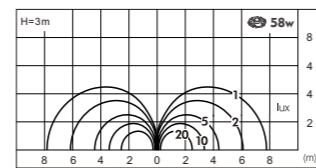

AC 220V/50Hz IP55 +65°C -20°C CE CCC

Landscape Light

Material :

- The whole lamp is all aluminum products
- The diffuser is PMMA/tempered frosted glass
- All fasteners screws,nuts are 304 stainless steel (exposed)