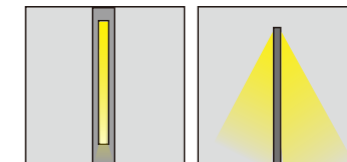

Material :

- ·The whole lamp is all aluminum products
- ·The diffuser is tempered glass
- ·All fasteners screws,nuts are 304 stainless steel (exposed)

Craftwork :

- ·Anti ultraviolet radiation outdoor polyester powder
- ·Anti corrosion,anti acid and alkali

Light :

COB LED CDM-T G12
30w/50w 35w/70w

Color :

- Matt black
- Light matt grey
- Deep matt grey
- Matt coffee

AC 220V/50Hz IP55 +65°C -20°C CE CCC