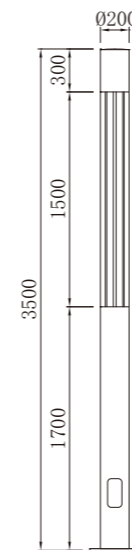

Light :

- COB LED
- 30w/50w

Color :

- Matt black
- Light matt grey
- Deep matt grey
- Matt coffee

WD-T411

Material :

- The whole lamp is all aluminum products
- The diffuser is tempered glass/optical lens
- All fasteners screws,nuts are 304 stainless steel (exposed)