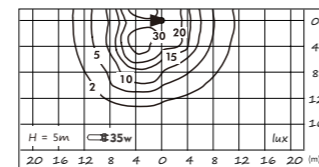

Material

- ·The lamp holder and reflection are aluminum products,Lamp pole is hot-dip galvanized steel pipe
- ·The diffuser is tempered glass
- ·All fasteners screws,nuts are 304 stainless steel (exposed)

Craftwork :

- ·Anti ultraviolet radiation outdoor polyester powder
- ·Anti corrosion,anti acid and alkali

Light :

- CDM-T G12 2x35/70w
- COB LED 2x50w

Color :

- Matt black
- Light matt grey
- Deep matt grey
- Matt coffee

AC 220V/50Hz IP55 +65°C -20°C CE CCC