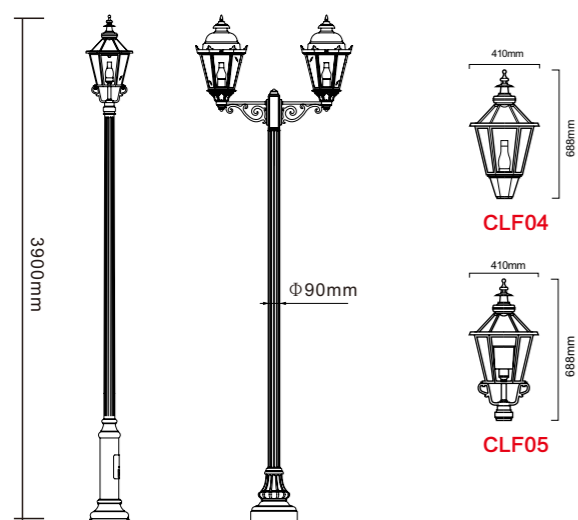

AC 220V/50Hz IP55 +65°C -20°C CE CCC

WD-T281

Material:

- The lamp is aluminum + stainless steel products, lamp pole is stainless steel/hot dip galvanized steel pipe
- The diffuser is tempered glass
- All fasteners screws, nuts are 304 stainless steel (exposed)