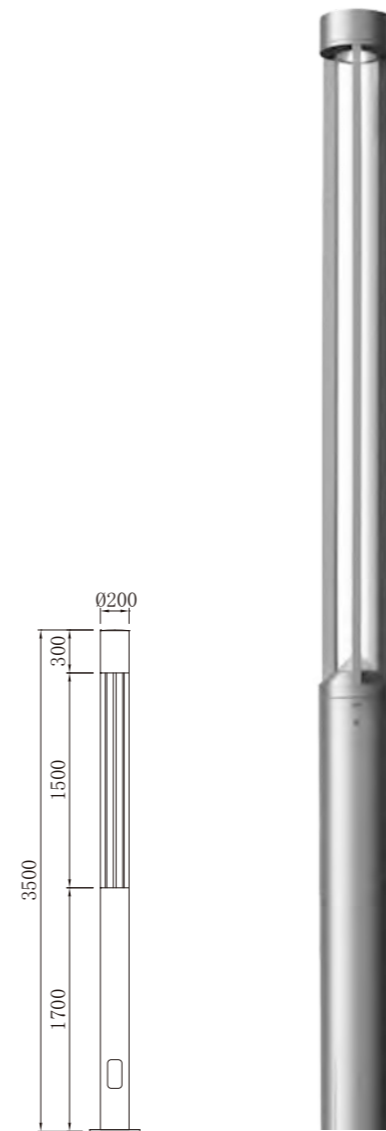

Light :

- COB LED
- 30w/50w

Color :

- Matt black
- Light matt grey
- Deep matt grey
- Matt coffee

WD-T411

Material :

- The whole lamp is all aluminum products
- The diffuser is tempered glass/optical lens
- All fasteners screws,nuts are 304 stainless steel (exposed)