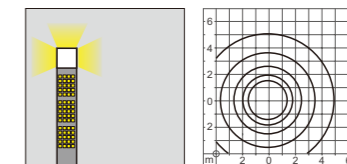

AC 220V/50Hz **IP55** +65°C / -20°C

WD-T244

Material:

- The whole lamp is stainless steel products
- The diffuser is high-grade scagliola/PMMA
- All fasteners screws,nuts are 304 stainless steel (exposed)