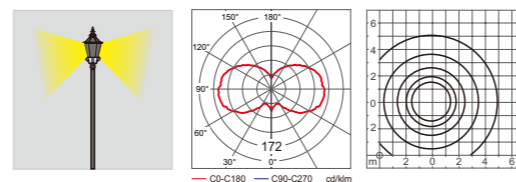

Lamp holder Combination:

Material:

- The lamp holder and decoration parts are aluminum products, lamp pole for hot-dip galvanized steel pipe
- The diffuser is tempered glass
- All fasteners screws, nuts are 304 stainless steel (exposed)

Craftwork:

- Anti ultraviolet radiation outdoor polyester powder
- Anti corrosion, anti acid and alkali

Light:

LED Module 20w/30w/40w   CFL E27 36w/45w   HALOGEN E27/G12 35w/70w/150w

Color:

- Matt black   Light matt grey   Deep matt grey
- Matt coffee   Imitation copper   Imitation bronze

AC 220V/50Hz IP55 +65°C -20°C CE CCC