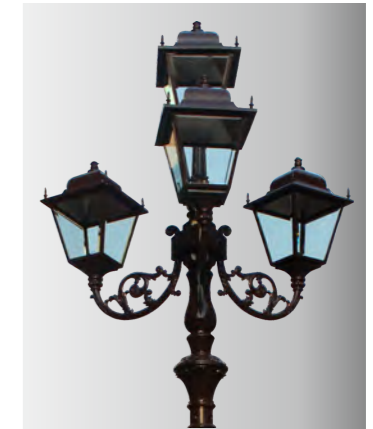

WD-T515

Material:

- The lamp holder is stainless steel, decoration parts aluminum products, Lamp pole for hot-d ip galvanized steel pipe
- The diffuser is tempered glass
- All fasteners screws, nuts are 304 stainless steel (exposed)

Craftwork:

- Anti ultraviolet radiation outdoor polyester powder
- Anti corrosion, anti acid and alkali

Light:

1. LED Module CFL E27 HQI-E E27
   20w/30w/40w 36w/45w 70w/150w

Color:

1. Matt black Light matt grey Deep matt grey
   Matt coffee Imitation copper Imitation bronze

AC 220V/50Hz IP55 +65°C -20°C CE CCC

Material:

- The lamp holder is stainless steel, decoration parts aluminum products, Lamp pole for hot-d ip galvanized steel pipe
- The diffuser is tempered glass
- All fasteners screws, nuts are 304 stainless steel (exposed)

Craftwork:

- Anti ultraviolet radiation outdoor polyester powder
- Anti corrosion, anti acid and alkali

Light:

1. CFL E27 HQI-E E27
   36w/45w 70w/150w

Color:

1. Matt black Light matt grey Deep matt grey
   Matt coffee Imitation copper Imitation bronze

AC 220V/50Hz IP55 +65°C -20°C CE CCC