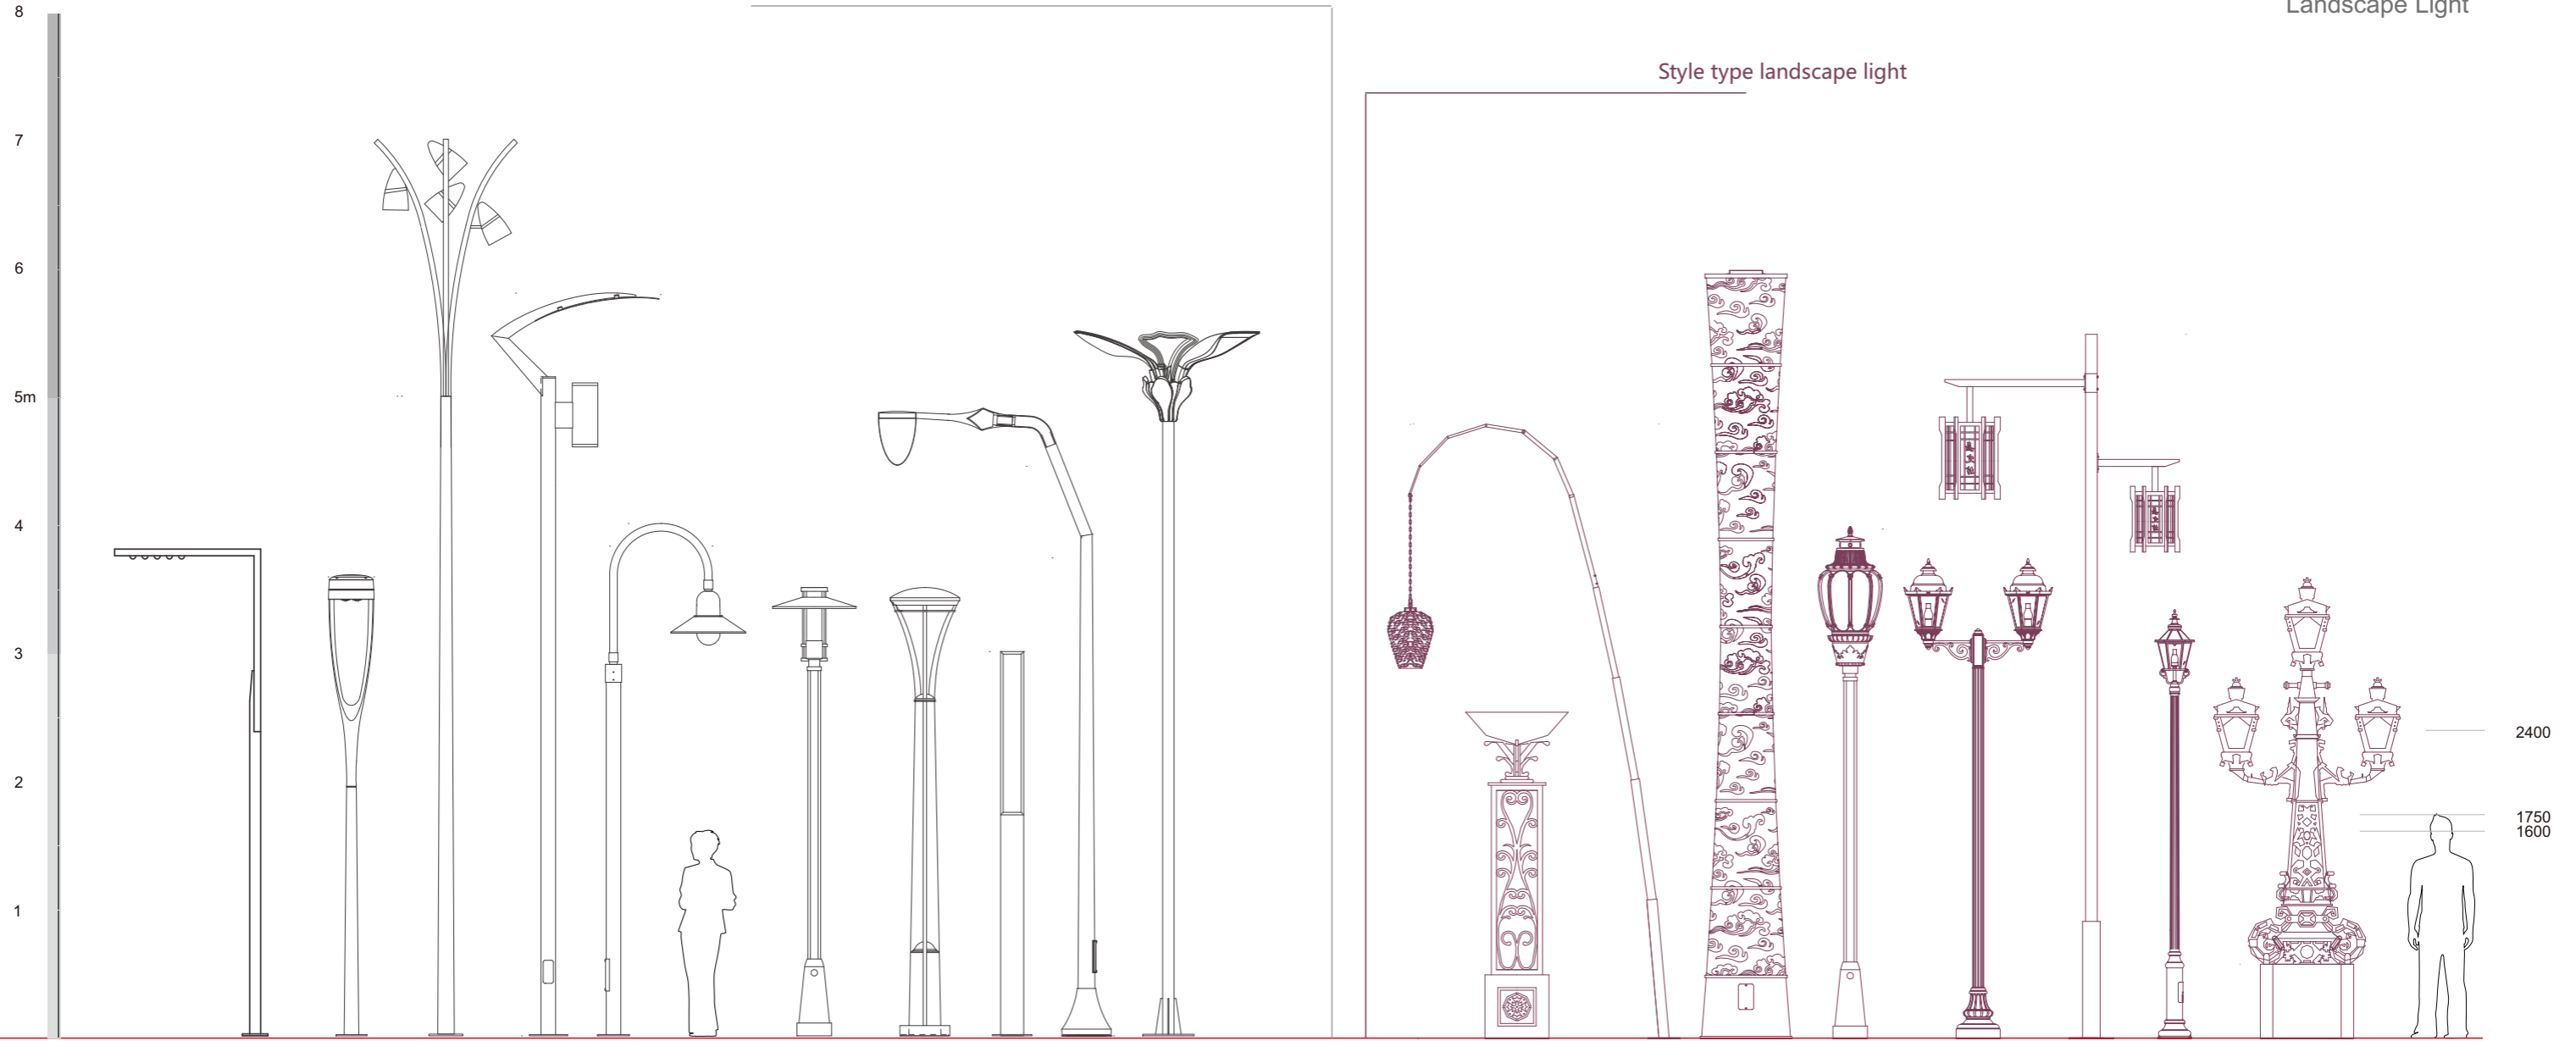

Style type landscape light

Accessory

Light Source

Colour Temperature

WD-T019

Material :

- The whole lamp is aluminum products
- The diffuser is PC
- All fasteners screws,nuts are 304 stainless steel (exposed)