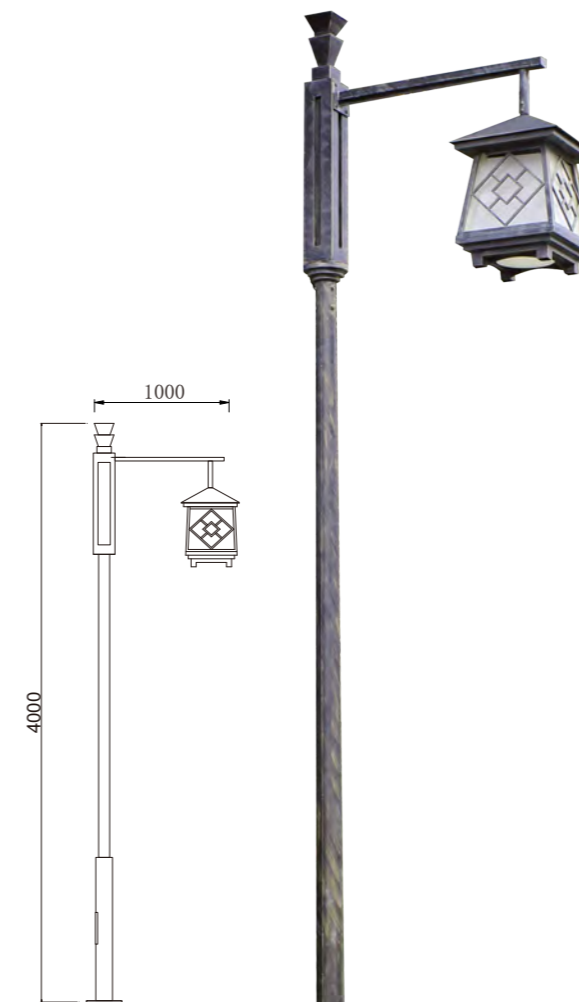

WD-T519

Material:

- The whole lamp is hot-dip galvanized steel pipe/ aluminum products
- The diffuser is high-grade scagliola/tempered glass/PMMA/PC
- All fasteners screws,nuts are 304 stainless steel (exposed)