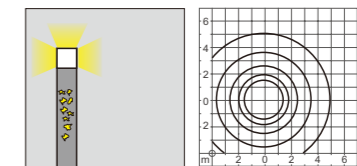

Material:

- The whole lamp is aluminum/stainless steel products
- The diffuser is high-grade scagliola/PMMA
- All fasteners screws,nuts are 304 stainless steel (exposed)

Craftwork:

- Anti ultraviolet radiation outdoor polyester powder
- Anti corrosion,anti acid and alkali

Light:

CFL E27 SMD LED T5
36w/45w **72w** **8x21w**

Color:

- Matt black
- Light matt grey
- Deep matt grey
- Matt coffee
- Imitation copper
- Imitation bronze

AC 220V/50Hz **IP55** +65°C -20°C