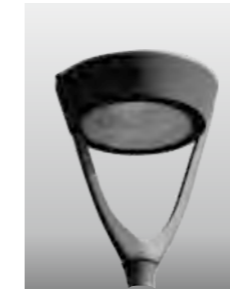

AC 220V/50Hz IP55 +65°C -20°C CE CCC

WD-T021

WD-T027

WD-T026

WD-T022

Material :

- The lamp holder is aluminum products,Lamp pole is hot-dip galvanized steel pipe
- The diffuser is tempered glass
- All fasteners screws,nuts are 304 stainless steel (exposed)