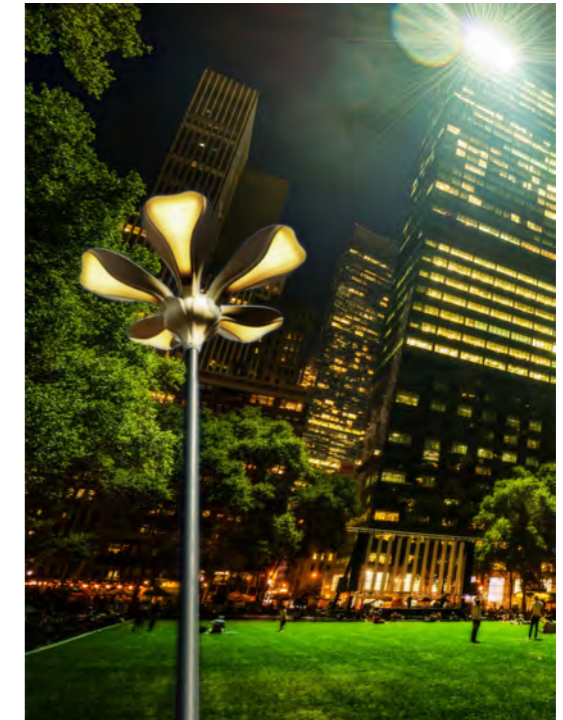

AC 220V/50Hz IP55 +65°C -20°C CE CCC

WD-T410A

WD-T410B

Material :

- The lamp holder is aluminum products ,Lamp pole is hot-dip galvanized steel pipe
- The diffuser is PMMA/PC
- All fasteners screws,nuts are 304 stainless steel (exposed)