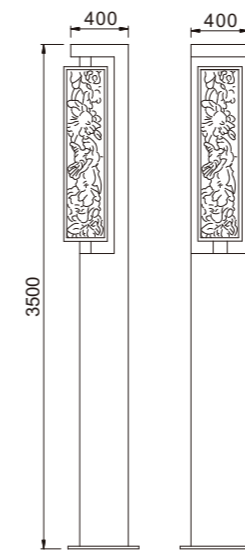

Material:

- The whole lamp is aluminum/stainless steel products
- The diffuser is tempered glass/high-grade scagliola /PMMA
- All fasteners screws, nuts are 304 stainless steel (exposed)

Craftwork:

- Anti ultraviolet radiation outdoor polyester powder
- Anti corrosion, anti acid and alkali

Light:

SMD LED T5
72w   **4x35w**

Color:

- Matt black
- Light matt grey
- Deep matt grey
- Matt coffee
- Imitation copper
- Imitation bronze

AC 220V/50Hz **IP55** +65°C -20°C