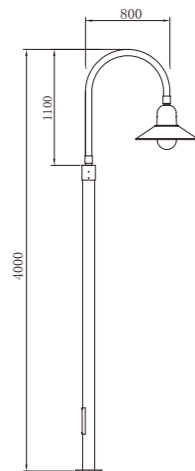

AC 220V/50Hz IP55 +65°C -20°C CE CCC

Lamp holder combinations mode :

Type of lamp arm :

Type of lamp pole :

WD-T083

Material

- The lamp holder is aluminum products,Lamp pole is hot-dip galvanized steel pipe
- The diffuser is PMMA/PC/tempered glass
- All fasteners screws,nuts are 304 stainless steel (exposed)