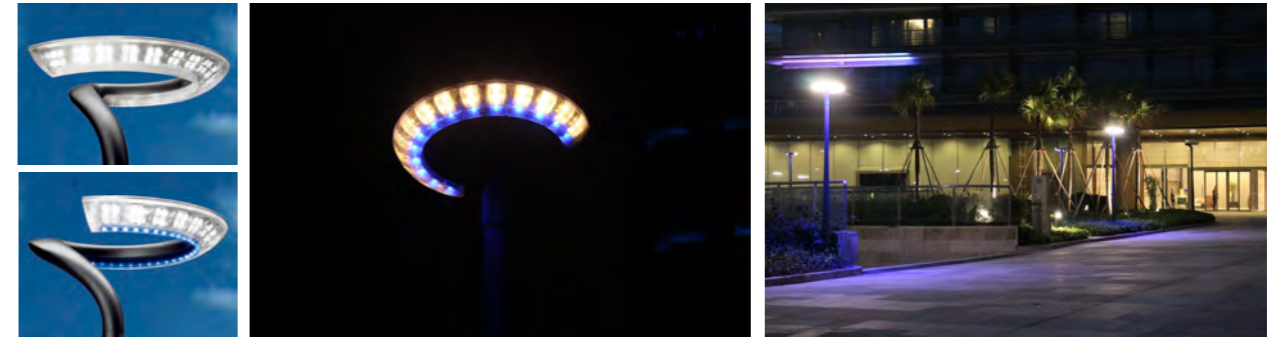

Optional single colour light collocation