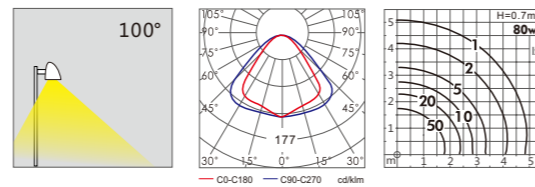

AC 220V/50Hz IP55 +65°C -20°C CE CCC

WD-T505 WD-T507

WD-T338

Material

- The lamp holder is aluminum products,Lamp pole is hot-dip galvanized steel pipe
- The diffuser is optical lens
- All fasteners screws,nuts are 304 stainless steel (exposed)