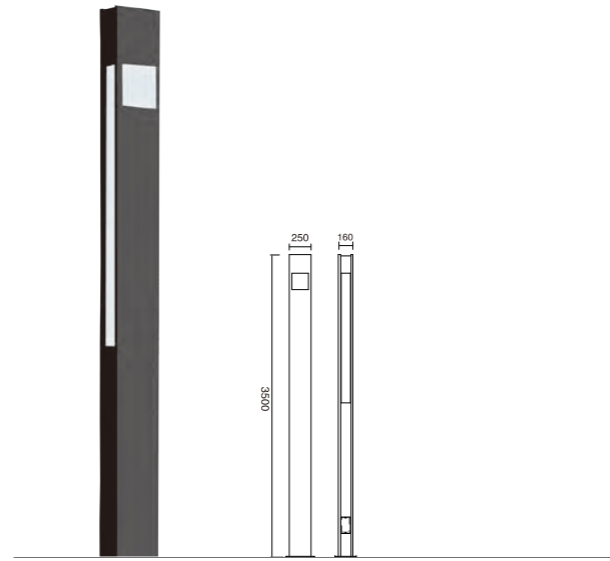

Craftwork:

- Anti ultraviolet radiation outdoor polyester powder
- Anti corrosion,anti acid and alkali

Light:

- LED Module CFL E27 HQI-E E27
20w/30w/40w **36w/65w** **70w/150w**

Color:

- Matt black Light matt grey Deep matt grey
 Matt coffee Imitation copper Imitation bronze