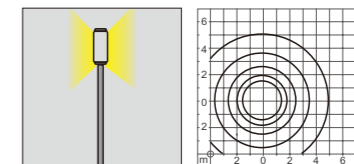

Material:

- The whole lamp holder is aluminum/stainless steel products, Lamp pole is hot-dip galvanized steel pipe
- The diffuser is high-grade scagliola/PMMA/PC
- All fasteners screws, nuts are 304 stainless steel (exposed)

Craftwork:

- Anti ultraviolet radiation outdoor polyester powder
- Anti corrosion, anti acid and alkali

Light:

SMD LED
T5
CFL E27
30w   **3x14w**   **45w/65w**

Color:

- Matt black
- Light matt grey
- Deep matt grey
- Matt coffee
- Imitation copper
- Imitation bronze

AC 220V/50Hz
IP55
+65°C / -20°C