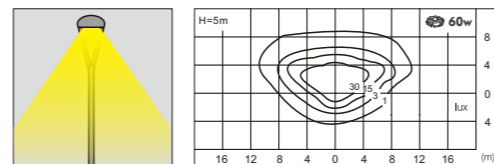

AC 220V/50Hz IP55 +65°C -20°C CE CCC

WD-T021

WD-T027

WD-T026

WD-T022

Material :

- The lamp holder is aluminum products,Lamp pole is hot-dip galvanized steel pipe
- The diffuser is tempered glass
- All fasteners screws,nuts are 304 stainless steel (exposed)