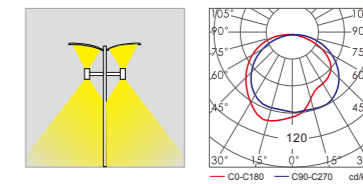

Material

- ·The lamp holder and reflection are aluminum products,Lamp pole is hot-dip galvanized steel pipe
- ·The diffuser is tempered glass
- ·All fasteners screws,nuts are 304 stainless steel (exposed)

Craftwork :

- ·Anti ultraviolet radiation outdoor polyester powder
- ·Anti corrosion,anti acid and alkali

Light :

- CDM-T G12 4x35/70w
- COB LED 4x30w/4x50w

Color :

- Matt black
- Light matt grey
- Deep matt grey
- Matt coffee

AC 220V/50Hz IP55 +65°C -20°C CE CCC