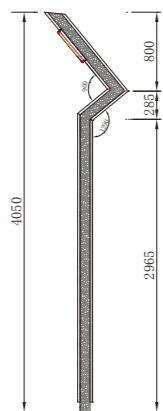

WD-T384

Material :

- ·The whole lamp is hot-dip zinc galvanized steel pipe/aluminium products
- ·The diffuser is tempered glass
- ·All fasteners screws,nuts are 304 stainless steel (exposed)

Craftwork :

- ·Anti ultraviolet radiation outdoor polyester powder
- ·Anti corrosion,anti acid and alkali

Light :

LED Module
30w/40w

Color :

- Matt black
- Light matt grey
- Deep matt grey
- Matt coffee

AC 220V/50Hz IP55 +65°C -20°C CE CCC

Material :

- ·The whole lamp is all aluminum products
- ·The diffuser is tempered glass/PC
- ·All fasteners screws,nuts are 304 stainless steel (exposed)

Craftwork :

- ·Anti ultraviolet radiation outdoor polyester powder
- ·Anti corrosion,anti acid and alkali

Light :

LED Module SMD LED
2x30w/2x40w 48w

Color :

- Matt black
- Light matt grey
- Deep matt grey
- Matt coffee

AC 220V/50Hz IP55 +65°C -20°C CE CCC