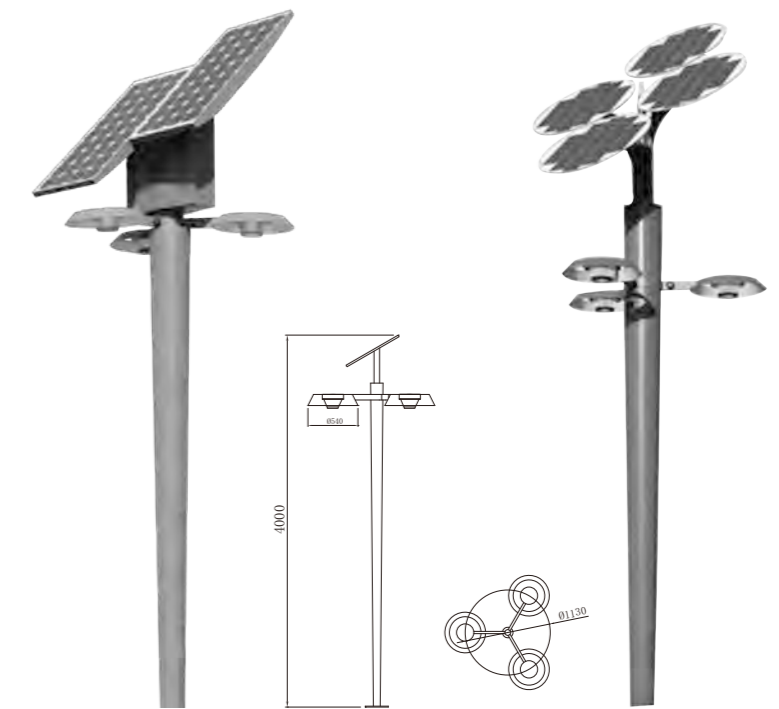

WD-T018-B

WD-T018-C