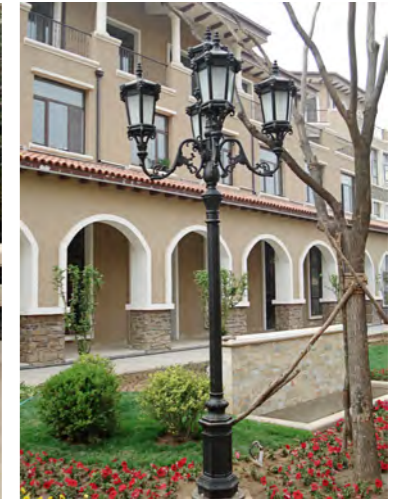

WD-T200

WD-T200-5

Material:

- The whole lamp is aluminum products, Built-in centre pole of lamp pole is hot-dip galvanized steel pipe
- The diffuser extrusion glass/PC/PMMA
- All fasteners screws, nuts are 304 stainless steel (exposed)

Craftwork:

- Anti ultraviolet radiation outdoor polyester powder
- Anti corrosion, anti acid and alkali

Light:

LED Module	CFL E27	HQI-E E27
20w/30w	36w/45w	70w/150w
5x20w/5x30w	5x36w	5x70w

Color:

- Matt black
- Light matt grey
- Deep matt grey
- Matt coffee
- Imitation copper
- Imitation bronze

AC 220V/50Hz IP55 +65°C -20°C CE CCC