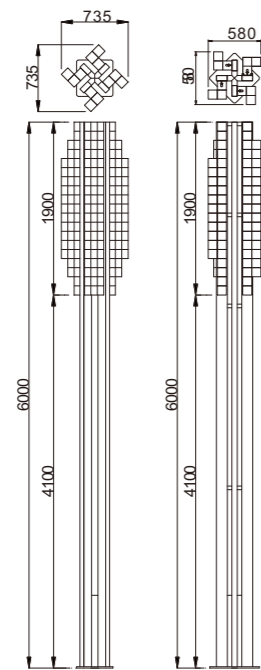

Material:

- The whole lamp is hot-dip galvanized steel pipe
- The diffuser is PMMA
- All fasteners screws,nuts are 304 stainless steel (exposed)

Craftwork:

- Anti ultraviolet radiation outdoor polyester powder
- Anti corrosion,anti acid and alkali

Light:

- SMD LED
- **72w** **4x35w**

Color:

- Matt black
- Light matt grey
- Deep matt grey
- Matt coffee
- Imitation copper
- Imitation bronze

AC 220V/50Hz **IP55** +65°C -20°C