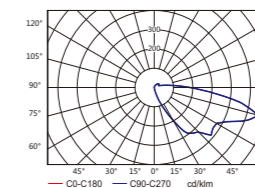

AC 220V/50Hz IP55 +65°C -20°C CE CCC

Street lighting module

Light :

- LED Module
- 34w

Building lighting module

Light :

- HIT G12
- 70w 150w

*Knife flag hanging rod can be stretched