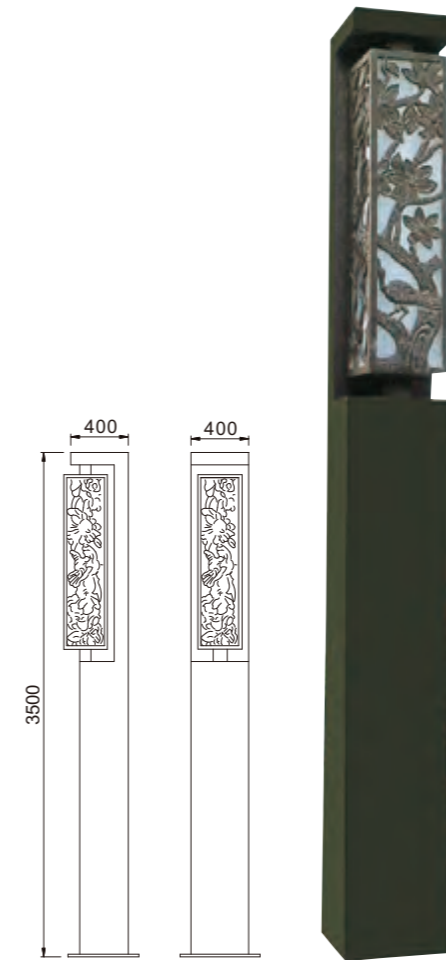

Color:

- Matt black
- Light matt grey
- Deep matt grey
- Matt coffee
- Imitation copper
- Imitation bronze

AC 220V/50Hz **IP55** +65°C -20°C

WD-T254