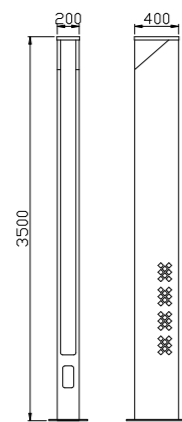

WD-T128 Light:
SMD LED T5
60w **98w**

Landscape Light

WD-T302

Material:

- The whole lamp is stainless steel products
- The diffuser is PMMA/PC
- All fasteners screws,nuts are 304 stainless steel (exposed)

Craftwork:

- Anti ultraviolet radiation outdoor polyester powder
- Anti corrosion,anti acid and alkali

Light:

SMD LED T5
60w **98w**

Color:

- Matt black
- Light matt grey
- Deep matt grey
- Matt coffee
- Imitation copper
- Imitation bronze

AC 220V/50Hz **IP55** +65°C -20°C

Material:

- The whole lamp is aluminum/stainless steel products
- The diffuser is high-grade scagliola/PMMA
- All fasteners screws,nuts are 304 stainless steel (exposed)

Craftwork:

- Anti ultraviolet radiation outdoor polyester powder
- Anti corrosion,anti acid and alkali

Light:

CFL E27 SMD LED T5
36w/45w **72w** **8x21w**

Color:

- Matt black
- Light matt grey
- Deep matt grey
- Matt coffee
- Imitation copper
- Imitation bronze

AC 220V/50Hz **IP55** +65°C -20°C