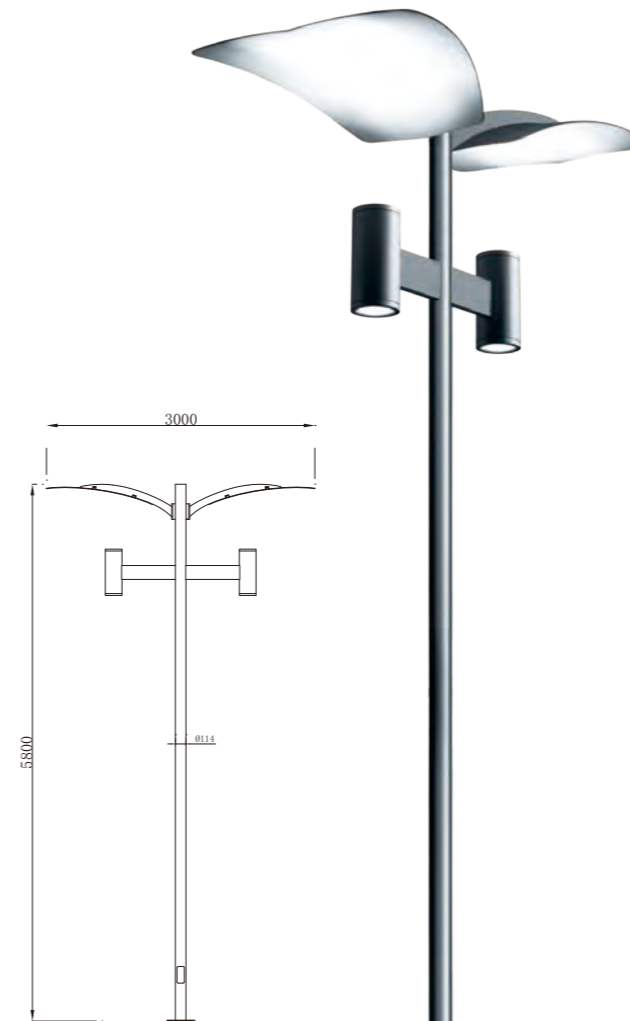

AC 220V/50Hz IP55 +65°C -20°C CE CCC

WD-T344

Material :

- The lamp holder is aluminum products,Reflector is concave and convex anodic oxidated high purity aluminum products,Lamp pole is hot-dip galvanized steel pipe
- The diffuser is PC+tempered glass
- All fasteners screws,nuts are 304 stainless steel (exposed)

AC 220V/50Hz IP55 +65°C -20°C CE CCC

WD-T131-A

Material

- The lamp holder and reflection are aluminum products,Lamp pole is hot-dip galvanized steel pipe
- The diffuser is tempered glass
- All fasteners screws,nuts are 304 stainless steel (exposed)

AC 220V/50Hz IP55 +65°C -20°C CE CCC

WD-T131-B

Material

- The lamp holder and reflection are aluminum products,Lamp pole is hot-dip galvanized steel pipe
- The diffuser is tempered glass
- All fasteners screws,nuts are 304 stainless steel (exposed)