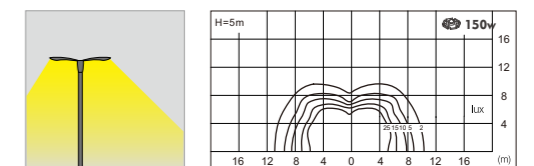

AC 220V/50Hz IP55 +65°C -20°C CE CCC

WD-T410A

WD-T410B

Material :

- The lamp holder is aluminum products ,Lamp pole is hot-dip galvanized steel pipe
- The diffuser is PMMA/PC
- All fasteners screws,nuts are 304 stainless steel (exposed)