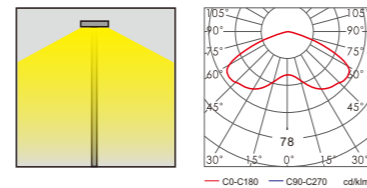

Material :

- ·The lamp holder is aluminum products ,Lamp pole is hot-dip galvanized steel pipe
- ·The diffuser is PMMA/PC
- ·All fasteners screws,nuts are 304 stainless steel (exposed)

Craftwork :

- ·Anti ultraviolet radiation outdoor polyester powder
- ·Anti corrosion,anti acid and alkali

Light :

- LED Module COB LED 30w/40w
- COB LED 30w/40w

Color :

- Matt black
- Light matt grey
- Deep matt grey
- Matt coffee

AC 220V/50Hz IP55 +65°C -20°C CE CCC