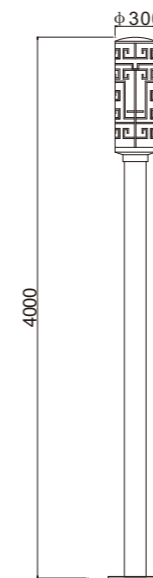

Material:

- The whole lamp holder is aluminum/stainless steel products, Lamp pole is hot-dip galvanized steel pipe
- The diffuser is high-grade scagliola/PMMA/PC
- All fasteners screws, nuts are 304 stainless steel (exposed)

Craftwork:

- Anti ultraviolet radiation outdoor polyester powder
- Anti corrosion, anti acid and alkali

Light:

SMD LED
T5
CFL E27
30w   **3x14w**   **45w/65w**

Color:

- Matt black
- Light matt grey
- Deep matt grey
- Matt coffee
- Imitation copper
- Imitation bronze

AC 220V/50Hz
IP55
+65°C / -20°C