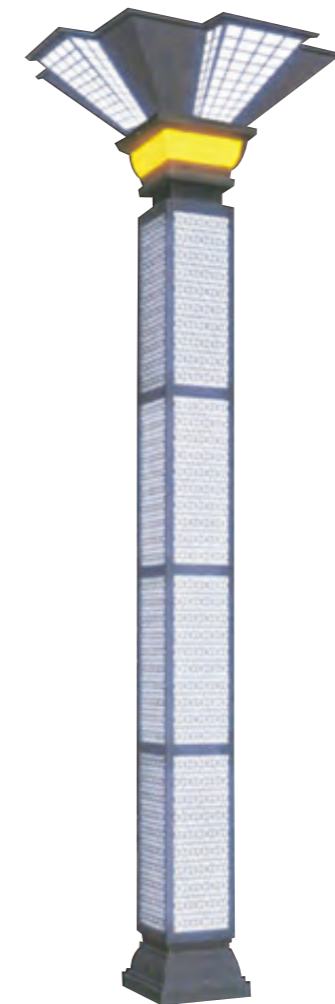

Light:

 SMD LED  T5
90w **126w**

Color:

- Matt black
- Light matt grey
- Deep matt grey
- Matt coffee
- Imitation copper
- Imitation bronze

 AC 220V/50Hz **IP55**  +65°C -20°C  

WD-T240

Material:

- The whole lamp is aluminum/stainless steel products
- The diffuser is PMMA/high-grade scagliola
- All fasteners screws,nuts are 304 stainless steel (exposed)