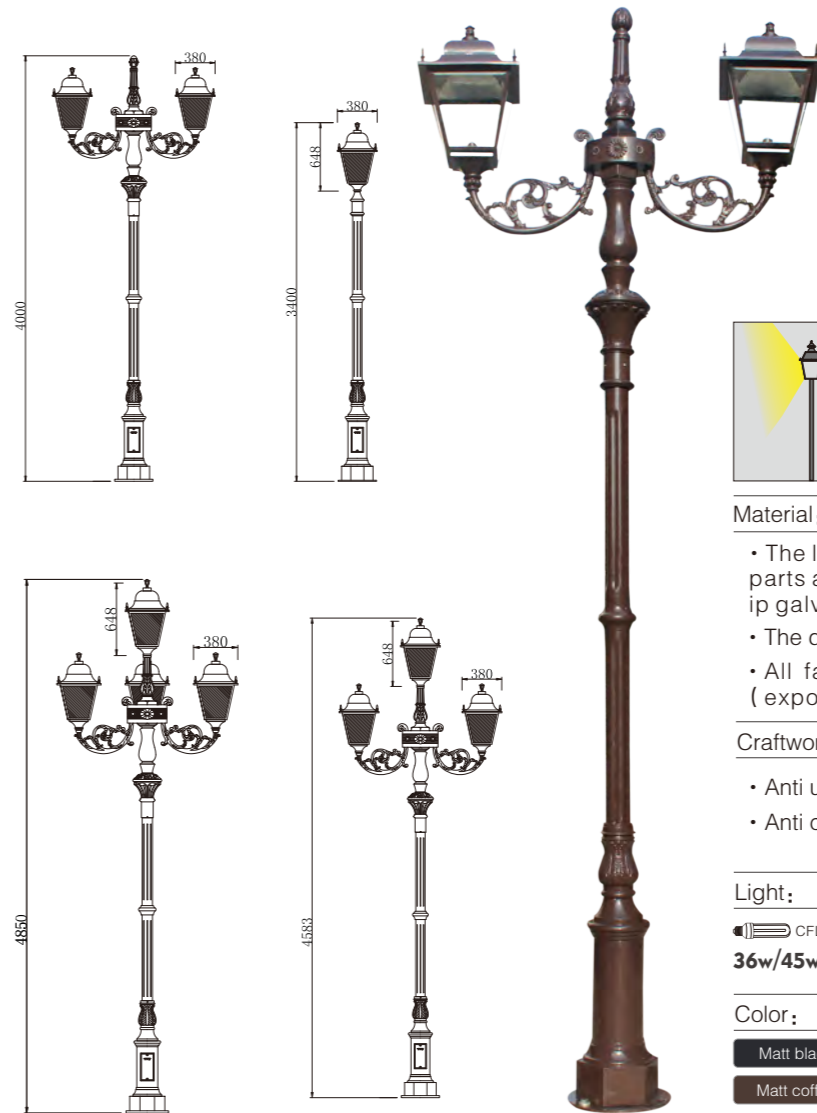

WD-T517

Material:

- The lamp holder is stainless steel, decoration parts aluminum products, Lamp pole for hot-d ip galvanized steel pipe
- The diffuser is tempered glass
- All fasteners screws, nuts are 304 stainless steel (exposed)

Craftwork:

- Anti ultraviolet radiation outdoor polyester powder
- Anti corrosion, anti acid and alkali

Light:

1. CFL E27 HQI-E E27
   36w/45w 70w/150w

Color:

1. Matt black Light matt grey Deep matt grey
   Matt coffee Imitation copper Imitation bronze

AC 220V/50Hz IP55 +65°C -20°C CE CCC