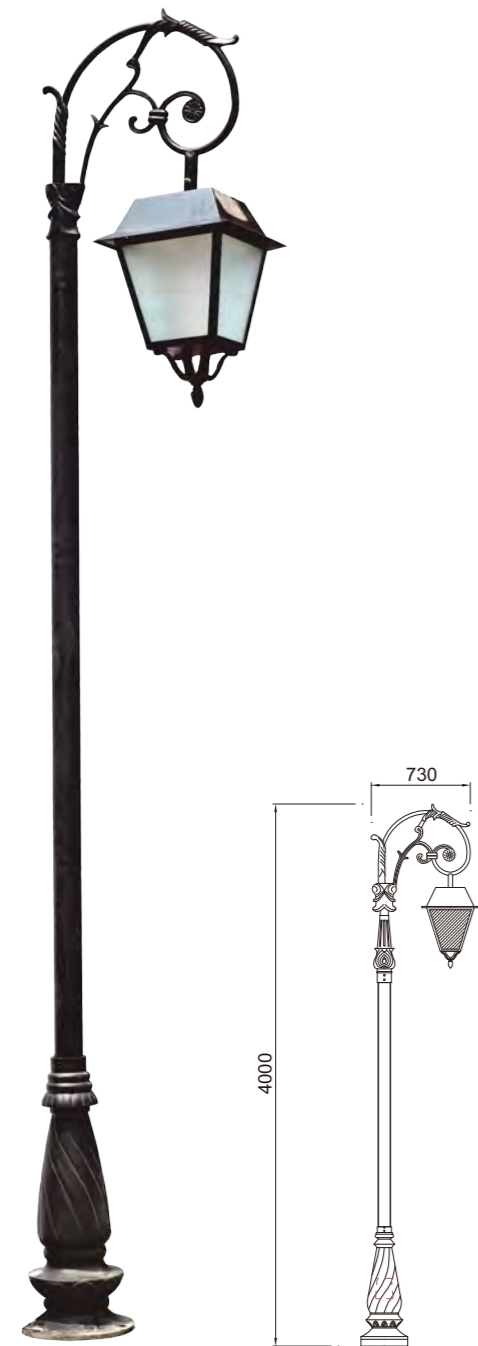

WD-T237-A

Material:

- The lamp holder is stainless steel, decoration parts aluminum products, Lamp pole for hot-dip galvanized steel pipe
- The diffuser is tempered glass
- All fasteners screws, nuts are 304 stainless steel (exposed)

Craftwork:

- Anti ultraviolet radiation outdoor polyester powder
- Anti corrosion, anti acid and alkali

Light:

LED Module CFL E27 HQI-E E27
20w/30w/40w 36w/45w 70w/150w

Color:

- Matt black
- Light matt grey
- Deep matt grey
- Matt coffee
- Imitation copper
- Imitation bronze

AC 220V/50Hz IP55 +65°C -20°C CE CCC

Material:

- The lamp holder is aluminum+stainless steel products, Lamp pole is hot-dip galvanized steel pipe
- The diffuser is tempered glass
- All fasteners screws, nuts are 304 stainless steel (exposed)

Craftwork:

- Anti ultraviolet radiation outdoor polyester powder
- Anti corrosion, anti acid and alkali

Light:

LED Module CFL E27 HQI-E E27/G12
20w/30w 36w/45w 35w/70w

Color:

- Matt black
- Light matt grey
- Deep matt grey
- Matt coffee
- Imitation copper
- Imitation bronze

AC 220V/50Hz IP55 +65°C -20°C CE CCC