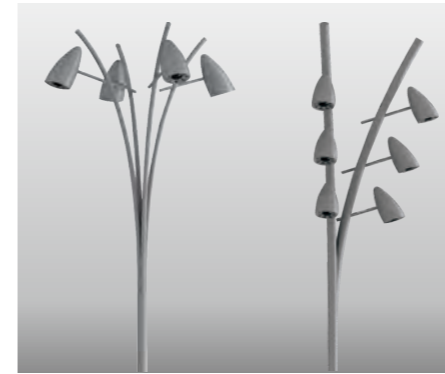

AC 220V/50Hz IP55 +65°C -20°C CE CCC

WD-T505 WD-T507

WD-T338

Material

- The lamp holder is aluminum products,Lamp pole is hot-dip galvanized steel pipe
- The diffuser is optical lens
- All fasteners screws,nuts are 304 stainless steel (exposed)