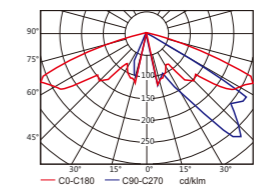

AC 220V/50Hz IP55 +65°C -20°C CE CCC

Street lighting module

Light :

- LED Module
- 34w

Building lighting module

Light :

- HIT G12
- 70w 150w

*Knife flag hanging rod can be stretched