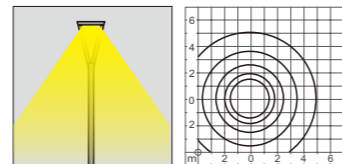

Material :

- ·The lamp holder is aluminum products,Lamp pole is hot-dip galvanized steel pipe
- ·The diffuser is tempered glass
- ·All fasteners screws,nuts are 304 stainless steel (exposed)

Craftwork :

- ·Anti ultraviolet radiation outdoor polyester powder
- ·Anti corrosion,anti acid and alkali

Light :

LED Module
30w/40w

Color :

- Matt black
- Light matt grey
- Deep matt grey
- Matt coffee

AC 220V/50Hz IP55 +65°C -20°C CE CCC