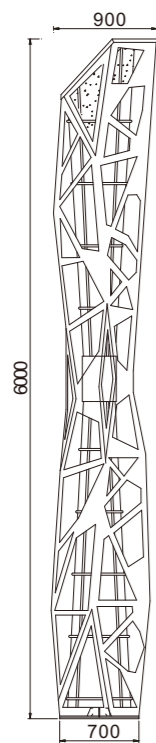

WD-T485

Material:

- The whole lamp is stainless steel products
- The diffuser is PMMA/high-grade scagliola
- All fasteners screws,nuts are 304 stainless steel (exposed)

Craftwork:

- Anti ultraviolet radiation outdoor polyester powder
- Anti corrosion,anti acid and alkali

Light:

☀️ SMD LED ⚡️ T5
288w   **15x28w**

Color:

- Matt black
- Light matt grey
- Deep matt grey
- Matt coffee
- Imitation copper
- Imitation bronze

⚡️ AC 220V/50Hz IP55 +65°C -20°C CE CCC