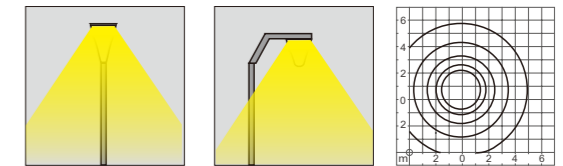

Material :

- ·The lamp holder is holder and lamp arm are aluminum products,Lamp pole is hot-dip galvanized steel pipe
- ·The diffuser is PC
- ·All fasteners screws,nuts are 304 stainless steel (exposed)

Craftwork :

- ·Anti ultraviolet radiation outdoor powder
- ·Anti corrosion,anti acid and alkali

Light :

- LED Module   CDM-T G12
- 30w/40w   35w/70w

Color :

- Matt black   Light matt grey   Deep matt grey
- Matt coffee

AC 220V/50Hz IP55 +65°C -20°C CE CCC