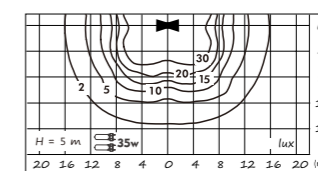

Material

- ·The lamp holder and reflection are aluminum products,Lamp pole is hot-dip galvanized steel pipe
- ·The diffuser is tempered glass
- ·All fasteners screws,nuts are 304 stainless steel (exposed)

Craftwork :

- ·Anti ultraviolet radiation outdoor polyester powder
- ·Anti corrosion,anti acid and alkali

Light :

- CDM-T G12 4x35/70w
- COB LED 4x30w/4x50w

Color :

- Matt black
- Light matt grey
- Deep matt grey
- Matt coffee

AC 220V/50Hz IP55 +65°C -20°C CE CCC