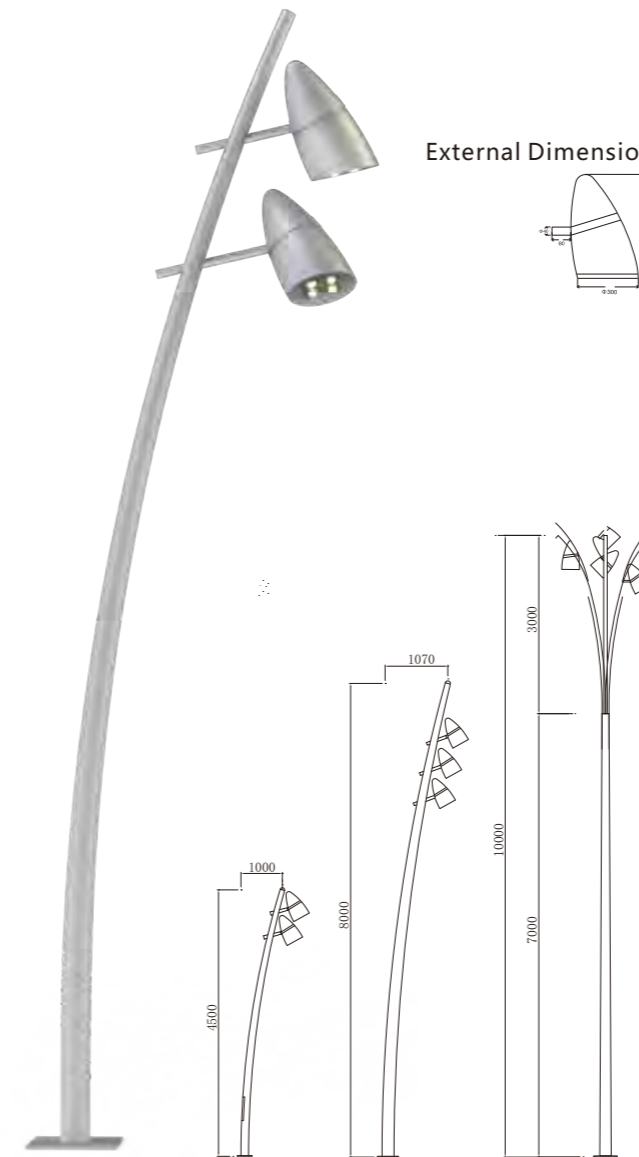

AC 220V/50Hz IP55 +65°C -20°C CE CCC

WD-T337-A

WD-T337-A

WD-T338

External Dimension

Material :

- The lamp holder is aluminum products,Lamp pole is hot-dip galvanized steel pipe
- The diffuser is optical lens/tempered glass
- All fasteners screws,nuts are 304 stainless steel (exposed)

AC 220V/50Hz IP55 +65°C -20°C CE CCC

WD-T503

WD-T152

WD-T339

*Color lights on are optional

Material :

- The lamp holder is aluminum products,Lamp pole is hot-dip galvanized steel pipe
- The diffuser is tempered glass/PMMA
- All fasteners screws,nuts are 304 stainless steel (exposed)