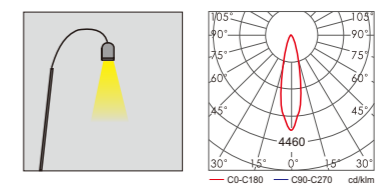

Material:

- The lamp holder is aluminum/polymer composites products,Lamp pole is hot-dip galvanized steel pipe
- All fasteners screws,nuts are 304 stainless steel (exposed)

Craftwork:

- Anti ultraviolet radiation outdoor polyester powder
- Anti corrosion,anti acid and alkali

Light:

☀️ COB LED ⚡️ CFL E27
50w/100w   **36w/45w**

Color:

- Matt black
- Light matt grey
- Deep matt grey
- Matt coffee
- Imitation copper
- Imitation bronze

⚡️ AC 220V/50Hz IP55 +65°C -20°C CE CCC