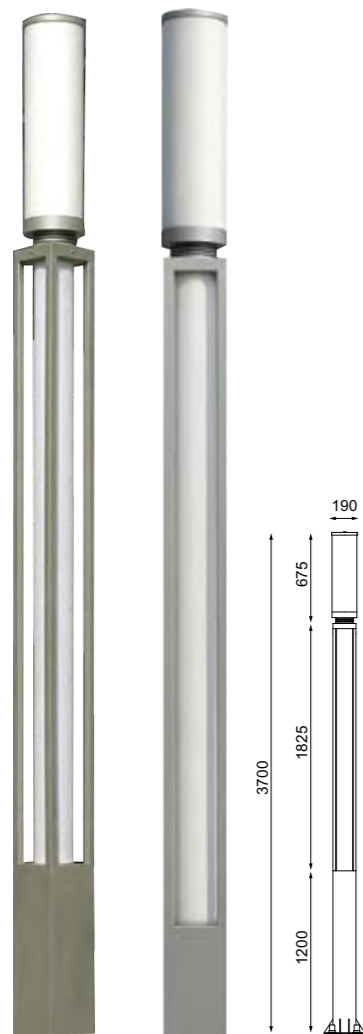

WD-T313

Material :

- ·The whole lamp is all aluminum products/aluminum+stainless steel
- ·The diffuser is PMMA/PC
- ·All fasteners screws,nuts are 304 stainless steel (exposed)

Craftwork :

- ·Anti ultraviolet radiation outdoor polyester powder
- ·Anti corrosion,anti acid and alkali

Light :

☐☐☐☐☐☐ SMD LED ☐☐☐☐☐☐ T5
90w **120w**

Color :

- Matt black
- Light matt grey
- Deep matt grey
- Matt coffee

⚡ AC 220V/50Hz IP55 +65°C -20°C CE CCC