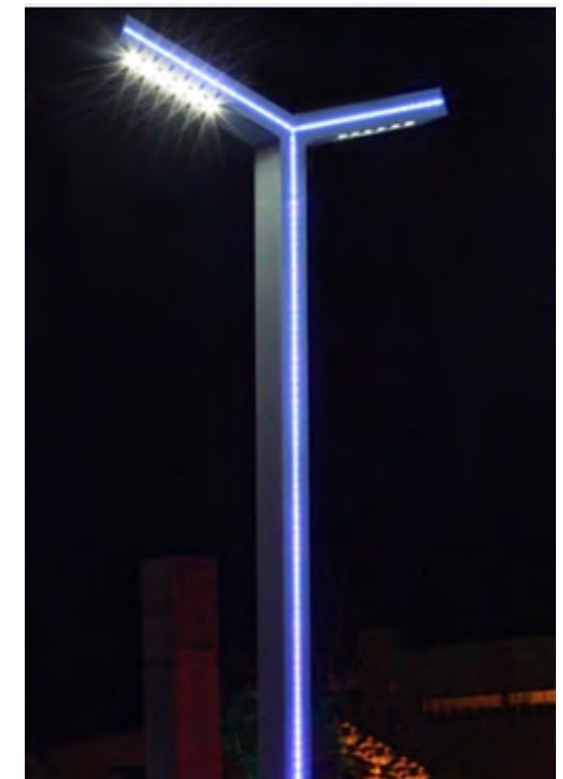

Material :

- ·The whole lamp is all aluminum products
- ·The diffuser is tempered glass/PC
- ·All fasteners screws,nuts are 304 stainless steel (exposed)

Craftwork :

- ·Anti ultraviolet radiation outdoor polyester powder
- ·Anti corrosion,anti acid and alkali

Light :

LED Module SMD LED
2x30w/2x40w 48w

Color :

- Matt black
- Light matt grey
- Deep matt grey
- Matt coffee

AC 220V/50Hz IP55 +65°C -20°C CE CCC