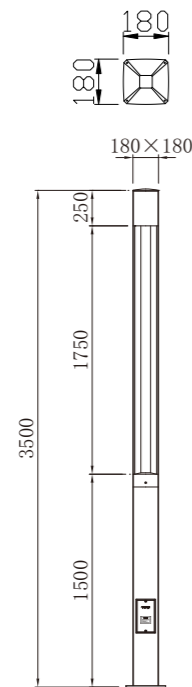

WD-T317-E

Material

- ·The whole lamp is all aluminum products
- ·The diffuser is optical lens
- ·All fasteners screws,nuts are 304 stainless steel (exposed)

Craftwork :

- ·Anti ultraviolet radiation outdoor polyester powder
- ·Anti corrosion,anti acid and alkali

Light :

- COB LED
- 30w/50w

Color :

- Matt black
- Light matt grey
- Deep matt grey
- Matt coffee

Material :

- ·The whole lamp is all aluminum products
- ·The diffuser is tempered glass/optical lens
- ·All fasteners screws,nuts are 304 stainless steel (exposed)

Craftwork :

- ·Anti ultraviolet radiation outdoor polyester powder
- ·Anti corrosion,anti acid and alkali

Light :

- COB LED
- CDM-T G12
- 30w/50w
- 35w/70w

Color :

- Matt black
- Light matt grey
- Deep matt grey
- Matt coffee