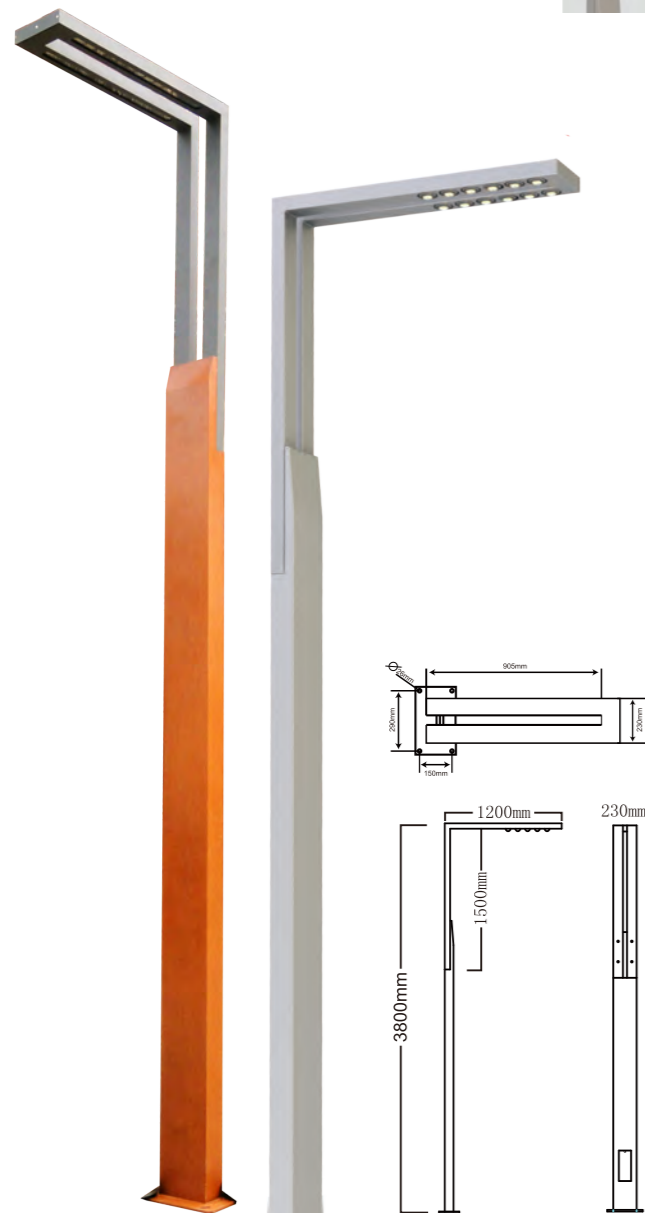

WD-T058

Material :

- ·The whole lamp is aluminum products
- ·The diffuser is optical lens/tempered glass
- ·All fasteners screws,nuts are 304 stainless steel (exposed)

Craftwork :

- ·Anti ultraviolet radiation outdoor polyester powder
- ·Anti corrosion,anti acid and alkali

Light :

- COB LED 12x10w
- LED Module 2x20w

Color :

- Matt black
- Light matt grey
- Deep matt grey
- Matt coffee

AC 220V/50Hz IP55 +65°C -20°C CE CCC

Material :

- ·The lamp holder is aluminum products ,Lamp pole is hot-dip galvanized steel pipe/aluminum alloy pipe
- ·The diffuser is PMMA/tempered glass
- ·All fasteners screws,nuts are 304 stainless steel (exposed)

Craftwork :

- ·Anti ultraviolet radiation outdoor polyester powder
- ·Anti corrosion,anti acid and alkali

Light :

- LED Module 40w/50w/60w
- T5 3x14w

Color :

- Matt black
- Light matt grey
- Deep matt grey
- Matt coffee

AC 220V/50Hz IP55 +65°C -20°C CE CCC