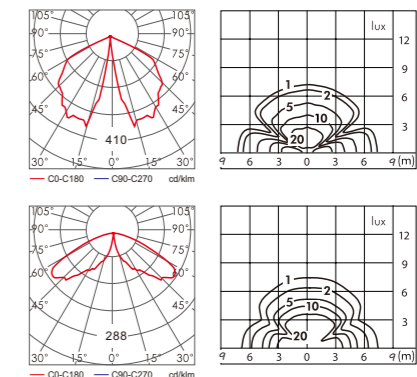

Material :

- ·The whole lamp is all aluminum products
- ·The diffuser is tempered glass/optical lens
- ·All fasteners screws,nuts are 304 stainless steel (exposed)

Craftwork :

- ·Anti ultraviolet radiation outdoor polyester powder
- ·Anti corrosion,anti acid and alkali

Light :

- COB LED
- CDM-T G12
- 30w/50w
- 35w/70w

Color :

- Matt black
- Light matt grey
- Deep matt grey
- Matt coffee