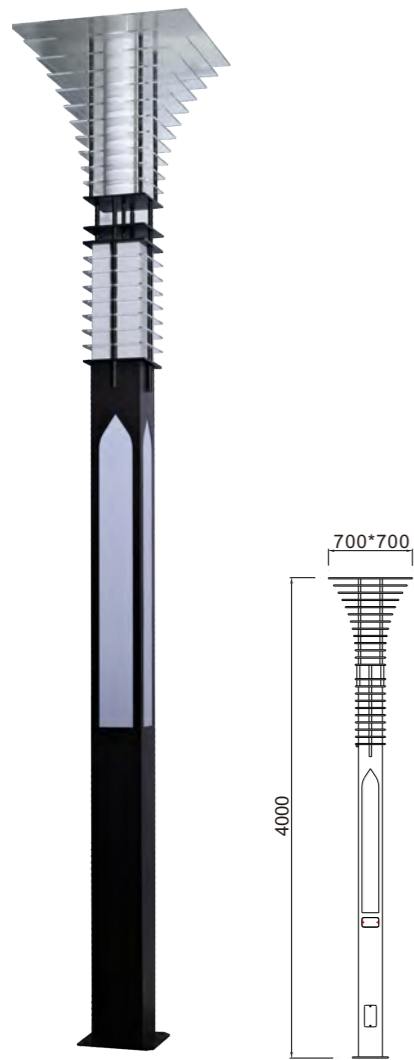

WD-T161

Material:

- The whole lamp is stainless steel products
- The diffuser is PMMA
- All fasteners screws,nuts are 304 stainless steel (exposed)

Craftwork:

- Anti ultraviolet radiation outdoor polyester powder
- Anti corrosion,anti acid and alkali

Light:

SMD LED T5
90w **126w**

Color:

- Matt black
- Light matt grey
- Deep matt grey
- Matt coffee
- Imitation copper
- Imitation bronze

AC 220V/50Hz **IP55** +65°C -20°C