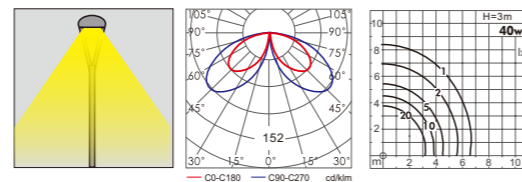

AC 220V/50Hz IP55 +65°C -20°C CE CCC

WD-T365-A WD-T365 WD-T365-B

Appearance design patent No.:201330645542.0

WD-T365

Material :

- The lamp holder is aluminum products,Lamp pole is hot-dip galvanized steel pipe/profiled aluminum alloy
- The diffuser is PC
- All fasteners screws,nuts are 304 stainless steel (exposed)