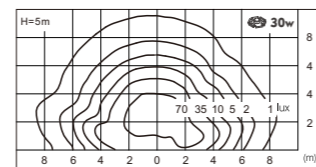

Material :

- ·The lamp holder is aluminum products ,Lamp pole is hot-dip galvanized steel pipe
- ·The diffuser is PMMA/PC
- ·All fasteners screws,nuts are 304 stainless steel (exposed)

Craftwork :

- ·Anti ultraviolet radiation outdoor polyester powder
- ·Anti corrosion,anti acid and alkali

Light :

- LED Module COB LED 30w/40w
- COB LED 30w/40w

Color :

- Matt black
- Light matt grey
- Deep matt grey
- Matt coffee

AC 220V/50Hz IP55 +65°C -20°C CE CCC