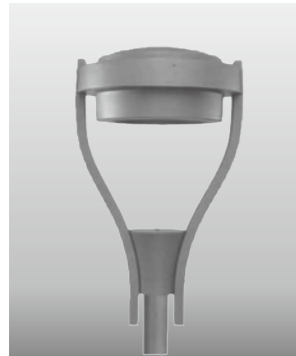

WD-T021

Material :

- ·The lamp holder is aluminum products,Lamp pole is hot-dip galvanized steel pipe
- ·The diffuser is tempered glass
- ·All fasteners screws,nuts are 304 stainless steel (exposed)

Craftwork :

- ·Anti ultraviolet radiation outdoor polyester powder
- ·Anti corrosion,anti acid and alkali

Light :

- LED Module 45w
- COB LED 4x10w
- CFL E27 36w/45w

Color :

- Matt black
- Light matt grey
- Deep matt grey
- Matt coffee

AC 220V/50Hz IP55 +65°C -20°C CE CCC

Material :

- ·The lamp holder and decorating parts are aluminum products,lamp pole is hot-dip galvanized steel pipe
- ·The diffuser is tempered glass
- ·All fasteners screws,nuts are 304 stainless steel (exposed)

Craftwork :

- ·Anti ultraviolet radiation outdoor polyester powder
- ·Anti corrosion,anti acid and alkali

Light :

- LED Module 60w
- COB LED 4x20w
- CFL E27 36w-45w

Color :

- Matt black
- Light matt grey
- Deep matt grey
- Matt coffee

AC 220V/50Hz IP55 +65°C -20°C CE CCC