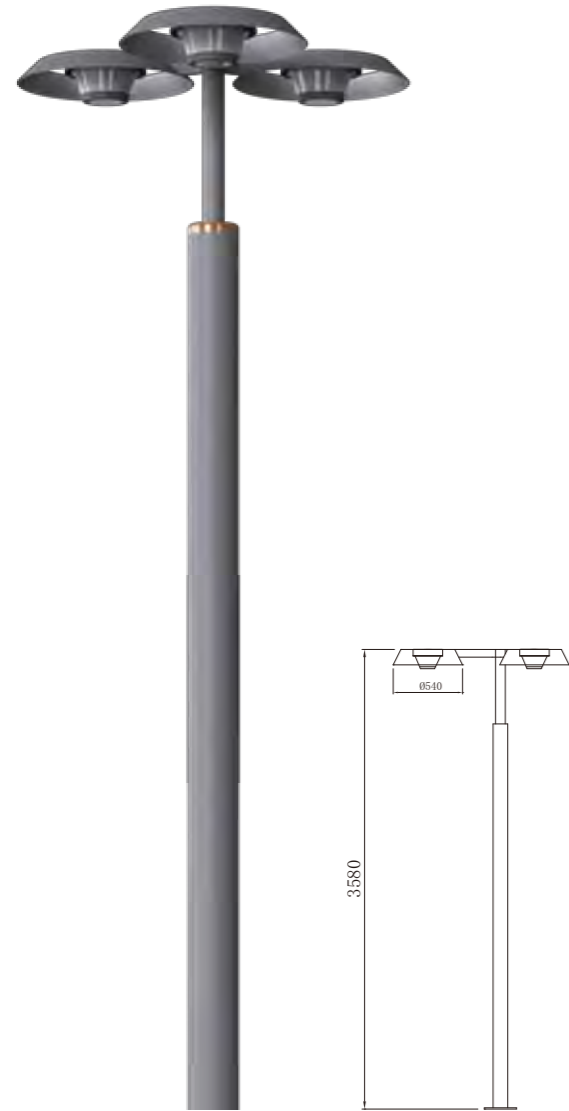

AC 220V/50Hz IP55 +65°C -20°C CE CCC

WD-T410A

WD-T410B

Material :

- The lamp holder is aluminum products ,Lamp pole is hot-dip galvanized steel pipe
- The diffuser is PMMA/PC
- All fasteners screws,nuts are 304 stainless steel (exposed)

AC 220V/50Hz IP55 +65°C -20°C CE CCC

Optional single colour light collocation

WD-T020

Material :

- The lamp holder is aluminum products ,Lamp pole is hot-dip galvanized steel pipe
- The diffuser is PMMA/PC
- All fasteners screws,nuts are 304 stainless steel (exposed)

AC 220V/50Hz IP55 +65°C -20°C CE CCC

WD-T003B

WD-T003

Material :

- The lamp holder is aluminum products ,Lamp pole is hot-dip galvanized steel pipe/abnormity aluminum products
- The diffuser is PC/optical lens
- All fasteners screws,nuts are 304 stainless steel (exposed)

AC 220V/50Hz IP55 +65°C -20°C CE CCC

Material

- The lamp holder is aluminum products+stainless steel,Lamp pole is hot-dip galvanized steel pipe
- The diffuser is PC
- All fasteners screws,nuts are 304 stainless steel (exposed)