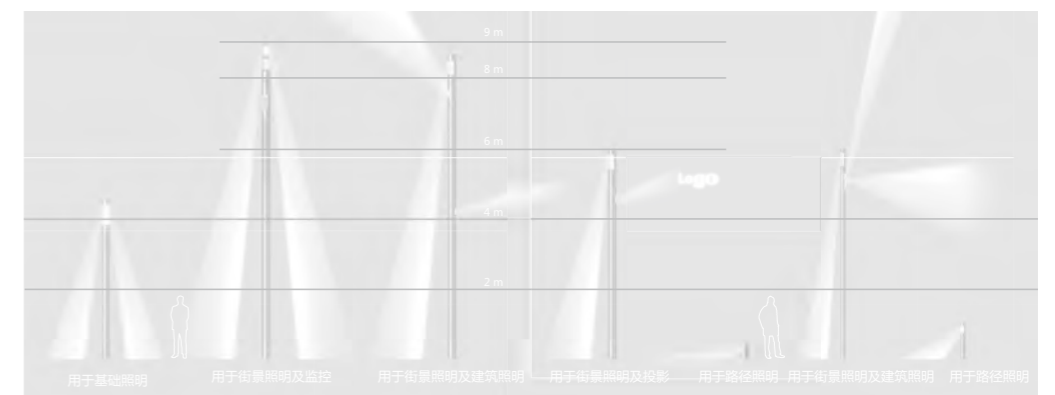

AC 220V/50Hz IP55 +65°C -20°C CE CCC

Street lighting module

Light :

- LED Module
- 34w

Building lighting module

Light :

- HIT G12
- 70w 150w

*Knife flag hanging rod can be stretched