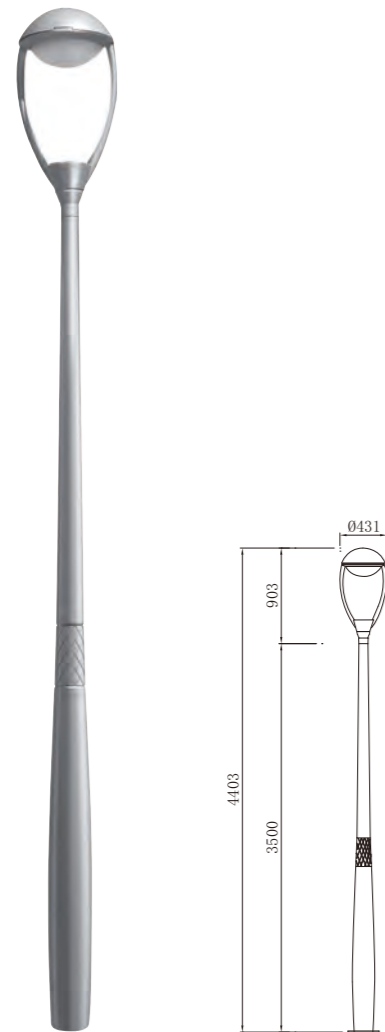

AC 220V/50Hz IP55 +65°C -20°C CE CCC

WD-T365-A WD-T365 WD-T365-B

Appearance design patent No.:201330645542.0

WD-T365

Material :

- The lamp holder is aluminum products,Lamp pole is hot-dip galvanized steel pipe/profiled aluminum alloy
- The diffuser is PC
- All fasteners screws,nuts are 304 stainless steel (exposed)