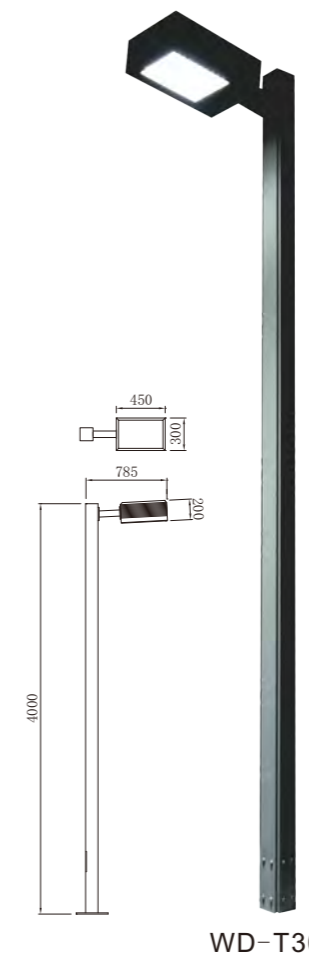

Color :

- Matt black   Light matt grey   Deep matt grey
- Matt coffee

AC 220V/50Hz IP55 +65°C -20°C CE CCC

WD-T300

Material :

- ·The lamp holder is aluminum products,Lamp pole is hot-dip galvanized steel pipe/aluminum alloy pipe
- ·The diffuser is tempered glass
- ·All fasteners screws,nuts are 304 stainless steel (exposed)

Craftwork :

- ·Anti ultraviolet radiation outdoor polyester powder
- ·Anti corrosion,anti acid and alkali

Light :

- LED Module   HALOGEN E27
- 60w/80w   70w~250w

Color :

- Matt black   Light matt grey   Deep matt grey
- Matt coffee

AC 220V/50Hz IP55 +65°C -20°C CE CCC