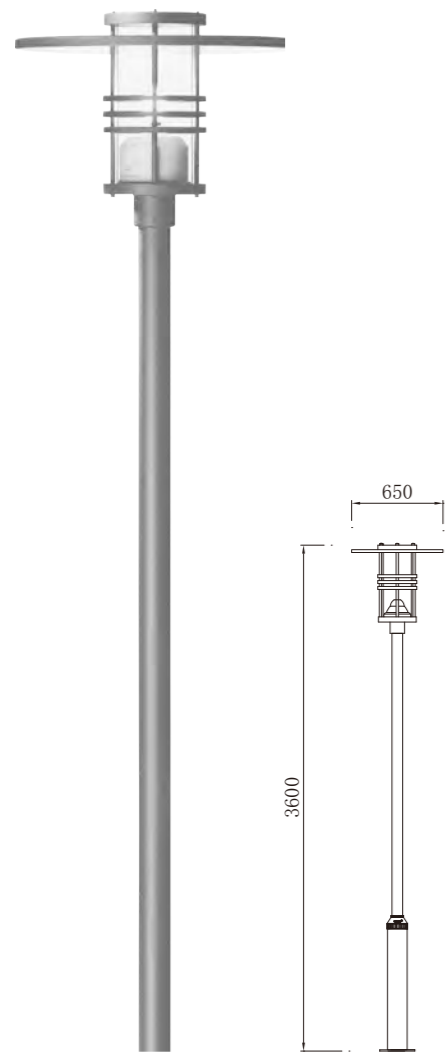

WD-T076

Material :

- ·The whole lamp is hot-dip galvanized steel pipe/alu minum products
- ·The diffuser is PMMA/PC
- ·All fasteners screws,nuts are 304 stainless steel (exposed)

Craftwork :

- ·Anti ultraviolet radiation outdoor polyester powder
- ·Anti corrosion,anti acid and alkali

Light :

LED Module CFL E27 HALOGEN E27/G12
30w 36w/45w 35w/70w

Color :

- Matt black Light matt grey Deep matt grey
- Matt coffee Imitation coppe Imitation bronze

AC 220V/50Hz IP55 +65°C -20°C CE CCC