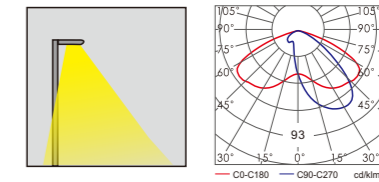

AC 220V/50Hz IP55 +65°C -20°C CE CCC

WD-T135

Material :

- The lamp holder is aluminum products ,Lamp pole is hot-dip galvanized steel pipe/aluminum alloy pipe
- The diffuser is PMMA/tempered glass
- All fasteners screws,nuts are 304 stainless steel (exposed)