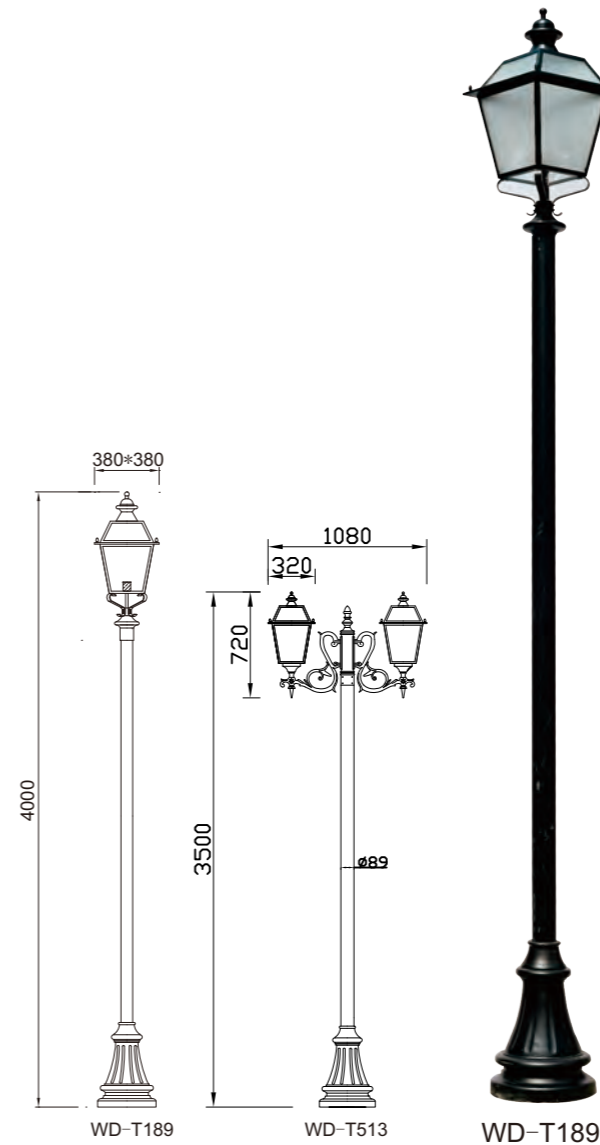

WD-T513

WD-T189

WD-T513

WD-T189

Material:

- The lamp holder is stainless steel, decoration parts aluminum products, Lamp pole for hot-dip galvanized steel pipe
- The diffuser is tempered glass
- All fasteners screws, nuts are 304 stainless steel (exposed)

Craftwork:

- Anti ultraviolet radiation outdoor polyester powder
- Anti corrosion, anti acid and alkali

Light:

- CFL E27   HQI-E E27
- 36w/45w   70w/150w

Color:

- Matt black   Light matt grey   Deep matt grey
- Matt coffee   Imitation copper   Imitation bronze

AC 220V/50Hz IP55 +65°C -20°C CE CCC