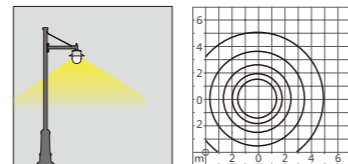

Material :

- ·The whole lamp is all aluminum products
- ·The diffuser is PC
- ·All fasteners screws,nuts are 304 stainless steel (exposed)

Craftwork :

- ·Anti ultraviolet radiation outdoor polyester powder
- ·Anti corrosion,anti acid and alkali

Light :

- COB LED 20w
- CFL E27 36w/45w
- HALOGEN E27/G12 35w/70w

Color :

- Matt black
- Light matt grey
- Deep matt grey
- Matt coffee
- Imitation coppe
- Imitation bronze

AC 220V/50Hz IP 55 +65°C -20°C CE CCC