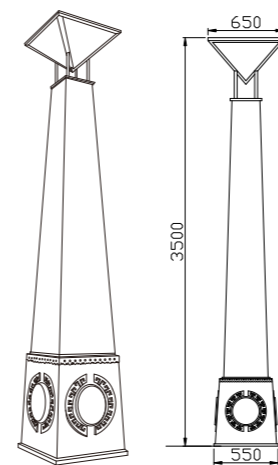

WD-T437

Color:

- Matt black
- Light matt grey
- Deep matt grey
- Matt coffee
- Imitation copper
- Imitation bronze

AC 220V/50Hz IP55 +65°C -20°C CE CCC

Material:

- The whole lamp is stainless steel products
- The diffuser is imported resin
- All fasteners screws,nuts are 304 stainless steel (exposed)

Craftwork:

- Anti ultraviolet radiation outdoor polyester powder
- Anti corrosion,anti acid and alkali

Light:

LED Module 18w CFL E27 45w SMD LED 265w

Color:

- Matt black
- Light matt grey
- Deep matt grey
- Matt coffee
- Imitation copper
- Imitation bronze

AC 220V/50Hz IP55 +65°C -20°C CE CCC