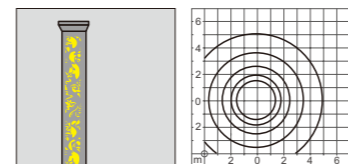

Material:

- The whole lamp is stainless steel products
- The diffuser is high-grade scagliola/PMMA
- All fasteners screws,nuts are 304 stainless steel (exposed)

Craftwork:

- Anti ultraviolet radiation outdoor polyester powder
- Anti corrosion,anti acid and alkali

Light:

SMD LED
T5
190w   **9x28w**

Color:

- Matt black
- Light matt grey
- Deep matt grey
- Matt coffee
- Imitation copper
- Imitation bronze

AC 220V/50Hz   **IP55**   +65°C / -20°C