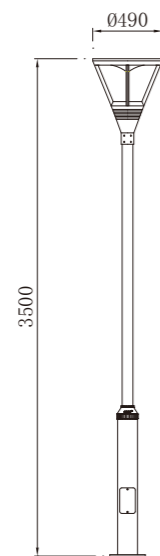

AC 220V/50Hz IP55 +65°C -20°C CE CCC

A款 B款 C款

WD-T511-B

Landscape Light

WD-T033

Material :

- The lamp holder is aluminum products,Lamp pole is hot-dip galvanized steel pipe
- The diffuser is tempered glass/PMMA
- All fasteners screws,nuts are 304 stainless steel (exposed)