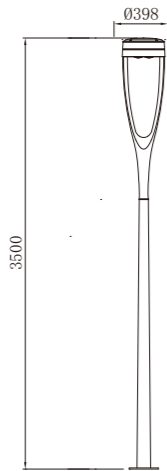

WD-T361

Material :

- ·The lamp holder is aluminum products,Lamp pole is hot-dip galvanized steel pipe
- ·The diffuser is tempered glass
- ·All fasteners screws,nuts are 304 stainless steel (exposed)

Craftwork :

- ·Anti ultraviolet radiation outdoor polyester powder
- ·Anti corrosion,anti acid and alkali

Light :

- COB LED 4x20w/4x30w
- CFL E27 36w/45w

Color :

- Matt black
- Light matt grey
- Deep matt grey
- Matt coffee

AC 220V/50Hz IP55 +65°C -20°C CE CCC

Material :

- ·The lamp holder is aluminum+stainless steel products,Lamp pole is hot-dip galvanized steel pipe
- ·The diffuser is tempered glass
- ·All fasteners screws,nuts are 304 stainless steel (exposed)

Craftwork :

- ·Anti ultraviolet radiation outdoor polyester powder
- ·Anti corrosion,anti acid and alkali

Light :

- LED Module 48w
- CFL E27 36w/45w

Color :

- Matt black
- Light matt grey
- Deep matt grey
- Matt coffee

AC 220V/50Hz IP55 +65°C -20°C CE CCC