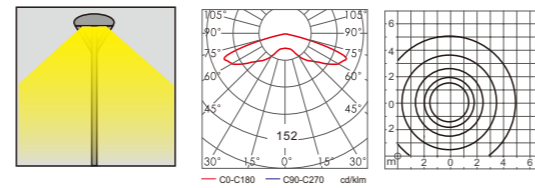

⚡ AC 220V/50Hz IP55 +65°C -20°C CE CCC

Appearance design patent No.:201430015856.7

Material

- The lamp holder is aluminum+stainless steel products,Lamp pole is stainless steel
- The diffuser is tempered glass
- All fasteners screws,nuts are 304 stainless steel (exposed)