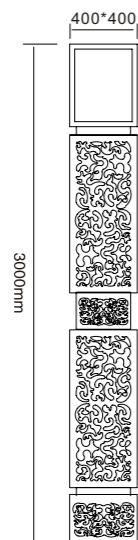

Material:

- The whole lamp is aluminum/stainless steel products
- The diffuser is high-grade scagliola/PMMA
- All fasteners screws,nuts are 304 stainless steel (exposed)

Craftwork:

- Anti ultraviolet radiation outdoor polyester powder
- Anti corrosion,anti acid and alkali

Light:

LED SMD LED T5
190w 9x28w

Color:

- Matt black
- Light matt grey
- Deep matt grey
- Matt coffee
- Imitation copper
- Imitation bronze

AC 220V/50Hz IP55 +65°C -20°C CE CCC