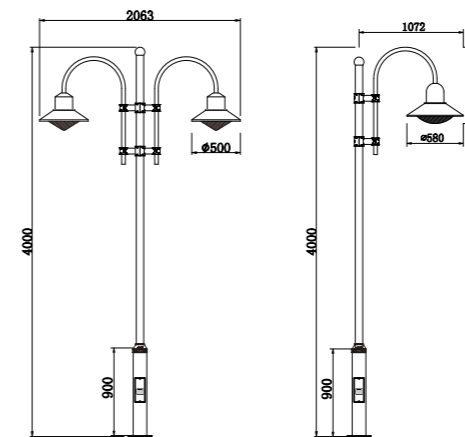

Lamp holder combinations mode :

Type of lamp arm :

Type of lamp pole :

Material

- ·The lamp holder is aluminum products,Lamp pole is hot-dip galvanized steel pipe
- ·The diffuser is PMMA/PC/tempered glass
- ·All fasteners screws,nuts are 304 stainless steel (exposed)

Craftwork :

- ·Anti ultraviolet radiation outdoor polyester powder
- ·Anti corrosion,anti acid and alkali

Light :

- COB LED 20w   CFL E27 36w/45w   HALOGEN E27/G12 35w/70w

Color :

- Matt black   Light matt grey   Deep matt grey
- Matt coffee   Imitation coppe   Imitation bronze

AC 220V/50Hz IP55 +65°C -20°C CE CCC

WD-T082-2