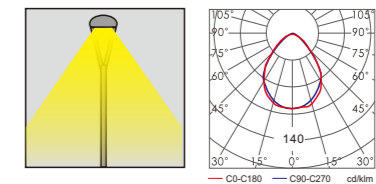

AC 220V/50Hz IP55 +65°C -20°C CE CCC

WD-T426

Material :

- The lamp holder is aluminum+stainless steel products,Lamp pole is hot-dip galvanized steel pipe
- The diffuser is tempered glass
- All fasteners screws,nuts are 304 stainless steel (exposed)