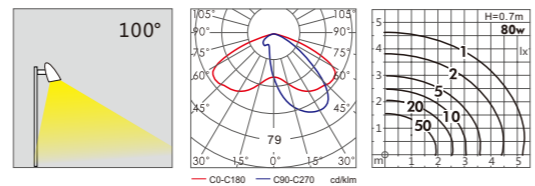

AC 220V/50Hz IP55 +65°C -20°C CE CCC

WD-T505 WD-T507

WD-T338

Material

- The lamp holder is aluminum products,Lamp pole is hot-dip galvanized steel pipe
- The diffuser is optical lens
- All fasteners screws,nuts are 304 stainless steel (exposed)