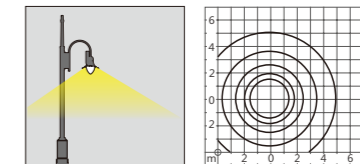

Material :

- ·The whole lamp is all aluminum products
- ·The diffuser is PMMA/PC
- ·All fasteners screws,nuts are 304 stainless steel (exposed)

Craftwork :

- ·Anti ultraviolet radiation outdoor polyester powder
- ·Anti corrosion,anti acid and alkali

Light :

- LED Module 40w/60w
- COB LED 4x10w

Color :

- Matt black
- Light matt grey
- Deep matt grey
- Matt coffee
- Imitation coppe
- Imitation bronze

AC 220V/50Hz IP 55 +65°C -20°C CE CCC