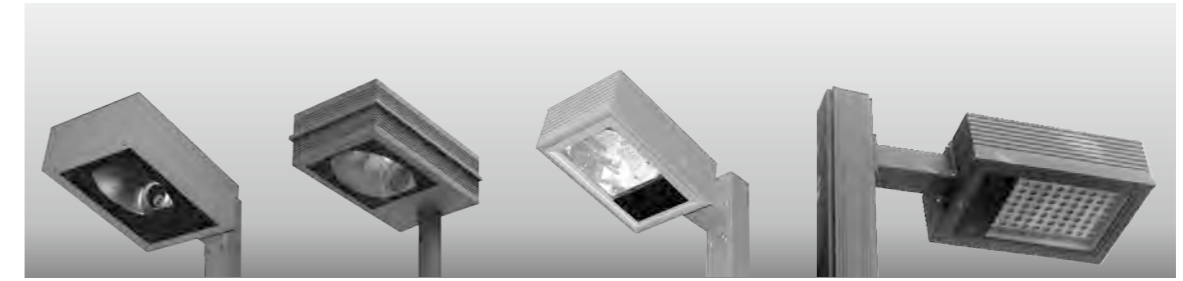

WD-T284-2

WD-T284

WD-T300-A   WD-T300-B   WD-T300-C   WD-T300