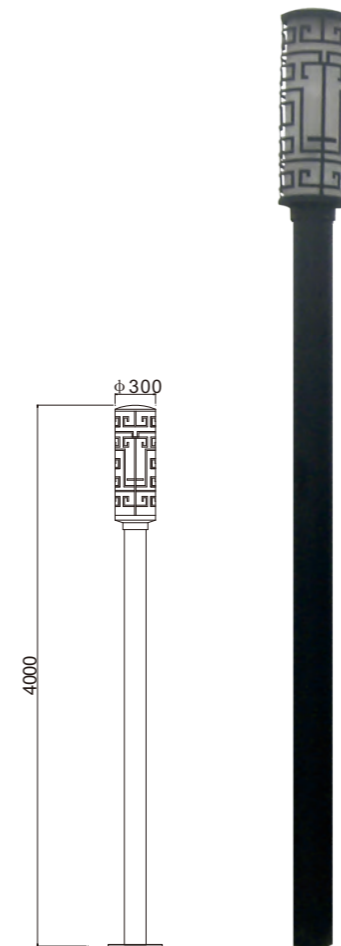

WD-T527

Material:

- The whole lamp holder is aluminum/stainless steel products, Lamp pole is hot-dip galvanized steel pipe
- The diffuser is high-grade scagliola/PMMA/PC
- All fasteners screws, nuts are 304 stainless steel (exposed)

Craftwork:

- Anti ultraviolet radiation outdoor polyester powder
- Anti corrosion, anti acid and alkali

Light:

SMD LED
T5
CFL E27
30w   **3x14w**   **45w/65w**

Color:

- Matt black
- Light matt grey
- Deep matt grey
- Matt coffee
- Imitation copper
- Imitation bronze

AC 220V/50Hz
IP55
+65°C / -20°C