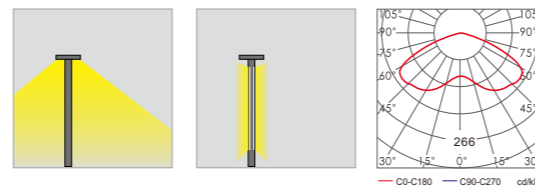

Material :

- ·The whole lamp is aluminum products
- ·The diffuser is PC
- ·All fasteners screws,nuts are 304 stainless steel (exposed)

Craftwork :

- ·Anti ultraviolet radiation outdoor polyester powder
- ·Anti corrosion,anti acid and alkali

Light :

LED Module SMD LED
30w/40w 80w

Color :

- Matt black
- Light matt grey
- Deep matt grey
- Matt coffee

AC 220V/50Hz IP55 +65°C -20°C CE CCC