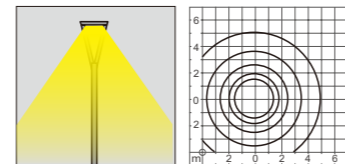

AC 220V/50Hz IP55 +65°C -20°C CE CCC

A款 B款 C款

WD-T511-B

Landscape Light

WD-T033

Material :

- The lamp holder is aluminum products,Lamp pole is hot-dip galvanized steel pipe
- The diffuser is tempered glass/PMMA
- All fasteners screws,nuts are 304 stainless steel (exposed)