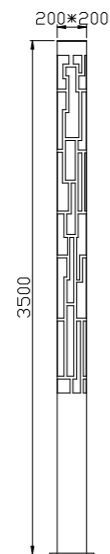

Material:

- The whole lamp is stainless steel products
- The diffuser is high-grade scagliola/PMMA
- All fasteners screws, nuts are 304 stainless steel (exposed)

Craftwork:

- Anti ultraviolet radiation outdoor polyester powder
- Anti corrosion, anti acid and alkali

Light:

SMD LED
T5
90w   **6x28w**

Color:

- Matt black
- Light matt grey
- Deep matt grey
- Matt coffee
- Imitation copper
- Imitation bronze

AC 220V/50Hz
IP55
+65°C / -20°C