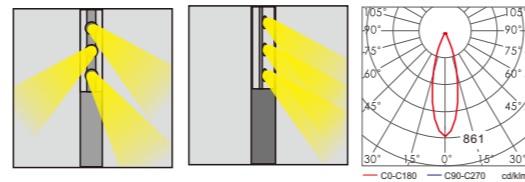

Material :

- ·The whole lamp is all aluminum products
- ·The diffuser is PC
- ·All fasteners screws,nuts are 304 stainless steel (exposed)

Craftwork :

- ·Anti ultraviolet radiation outdoor polyester powder
- ·Anti corrosion,anti acid and alkali

Light :

LED Module
4x12w

Color :

- Matt black
- Light matt grey
- Deep matt grey
- Matt coffee

AC 220V/50Hz IP55 +65°C -20°C CE CCC