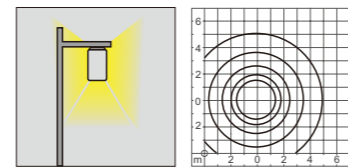

AC 220V/50Hz IP55 +65°C -20°C CE CCC

WD-T521

WD-T523

WD-T170

Material:

- The whole lamp is hot-dip galvanized steel pipe/ aluminum products
- The diffuser is high-grade scagliola/tempered glass/PMMA/PC
- All fasteners screws,nuts are 304 stainless steel (exposed)