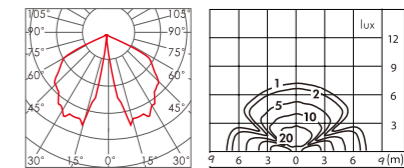

Material :

- ·The whole lamp is aluminium/stainless steel products
- ·The diffuser is tempered glass
- ·All fasteners screws,nuts are 304 stainless steel (exposed)

Craftwork :

- ·Anti ultraviolet radiation outdoor polyester powder
- ·Anti corrosion,anti acid and alkali

Light :

- COB LED CDM-T G12
- 30w/50w 35w/70w

Color :

- Matt black
- Light matt grey
- Deep matt grey
- Matt coffee