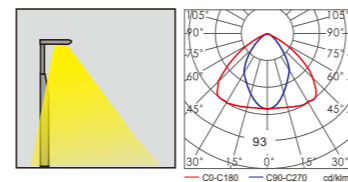

Material :

- ·The whole lamp is aluminum products
- ·The diffuser is optical lens/tempered glass
- ·All fasteners screws,nuts are 304 stainless steel (exposed)

Craftwork :

- ·Anti ultraviolet radiation outdoor polyester powder
- ·Anti corrosion,anti acid and alkali

Light :

- COB LED 12x10w
- LED Module 2x20w

Color :

- Matt black
- Light matt grey
- Deep matt grey
- Matt coffee

AC 220V/50Hz IP55 +65°C -20°C CE CCC