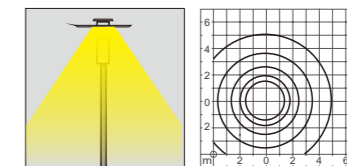

Light :

LED Module CFL E27 HALOGEN E27/G12
 30w 36w/45w 35w/70w

Color :

- Matt black Light matt grey Deep matt grey
- Matt coffee Imitation coppe Imitation bronze

AC 220V/50Hz IP55 +65°C -20°C CE CCC

WD-T378