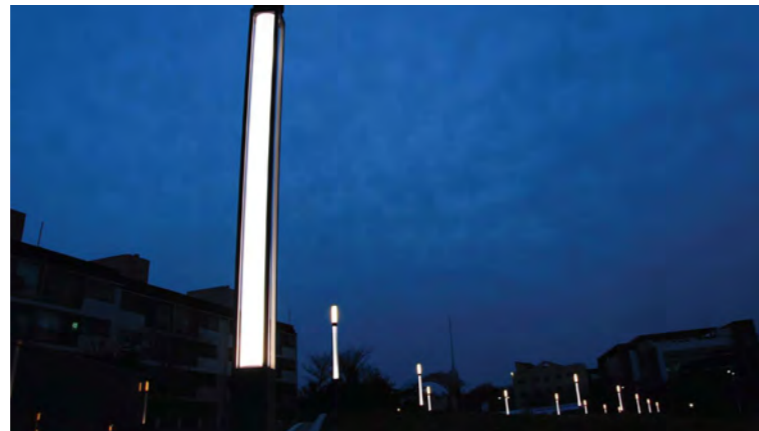

AC 220V/50Hz IP55 +65°C -20°C CE CCC

Street lighting module

Light :

- LED Module
- 34w

Building lighting module

Light :

- HIT G12
- 70w 150w

*Knife flag hanging rod can be stretched