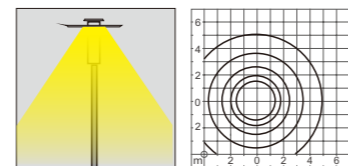

Light :

- LED Module 40w/60w
- COB LED 4x10w

Color :

- Matt black
- Light matt grey
- Deep matt grey
- Matt coffee
- Imitation coppe
- Imitation bronze

AC 220V/50Hz IP 55 +65°C -20°C CE CCC

A款 B款 C款 D款

WD-T076