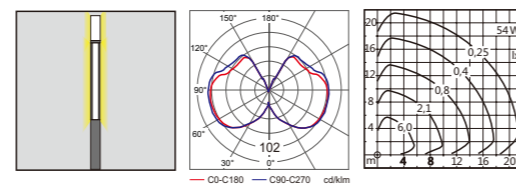

Material :

- ·The whole lamp is all aluminum products/aluminum+stainless steel
- ·The diffuser is PMMA/PC
- ·All fasteners screws,nuts are 304 stainless steel (exposed)

Craftwork :

- ·Anti ultraviolet radiation outdoor polyester powder
- ·Anti corrosion,anti acid and alkali

Light :

☐☐☐☐☐☐ SMD LED ☐☐☐☐☐☐ T5
90w **120w**

Color :

- Matt black
- Light matt grey
- Deep matt grey
- Matt coffee

⚡ AC 220V/50Hz IP55 +65°C -20°C CE CCC