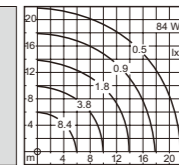

AC 220V/50Hz **IP55** +65°C -20°C

WD-T120

Material:

- The whole lamp is hot-dip galvanized steel pipe/aluminum products
- The diffuser is PMMA/PC
- All fasteners screws,nuts are 304 stainless steel (exposed)