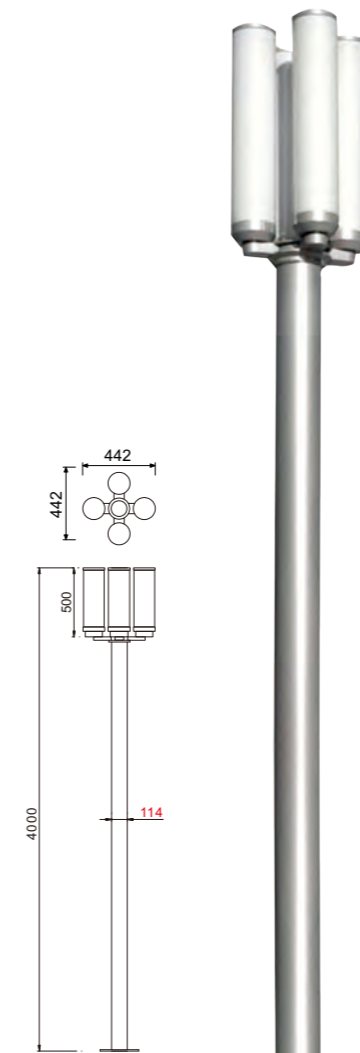

WD-T120

Material:

- The whole lamp is hot-dip galvanized steel pipe/aluminum products
- The diffuser is PMMA/PC
- All fasteners screws,nuts are 304 stainless steel (exposed)

Craftwork:

- Anti ultraviolet radiation outdoor polyester powder
- Anti corrosion,anti acid and alkali

Light:

- SMD LED
- **4x21w** **4x28w**

Color:

- Matt black
- Light matt grey
- Deep matt grey
- Matt coffee
- Imitation copper
- Imitation bronze

AC 220V/50Hz **IP55** +65°C -20°C