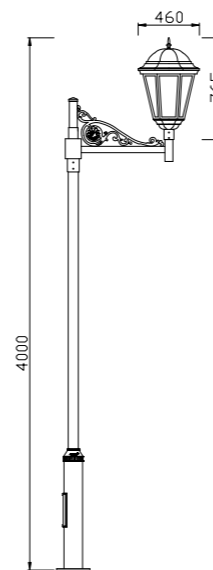

Material:

- The lamp holder is aluminum+stainless steel products, Lamp pole is hot-dip galvanized steel pipe
- The diffuser is tempered glass
- All fasteners screws, nuts are 304 stainless steel (exposed)

Craftwork:

- Anti ultraviolet radiation outdoor polyester powder
- Anti corrosion, anti acid and alkali

Light:

LED Module CFL E27 HQI-E E27/G12
20w/30w 36w/45w 35w/70w

Color:

- Matt black
- Light matt grey
- Deep matt grey
- Matt coffee
- Imitation copper
- Imitation bronze

AC 220V/50Hz IP55 +65°C -20°C CE CCC