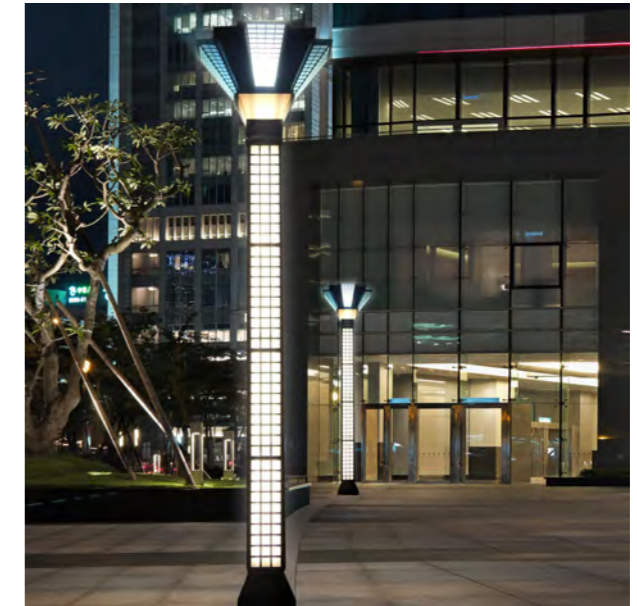

 AC 220V/50Hz **IP55**  +65°C -20°C  

Material:

- The whole lamp is stainless steel products
- The diffuser is high-grade scagliola
- All fasteners screws, nuts are 304 stainless steel (exposed)

Craftwork: