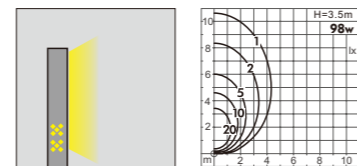

WD-T128 Light:
 SMD LED T5
60w **98w**

Landscape Light

WD-T302

Material:

- The whole lamp is stainless steel products
- The diffuser is PMMA/PC
- All fasteners screws,nuts are 304 stainless steel (exposed)