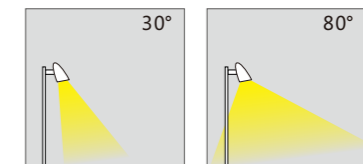

AC 220V/50Hz IP55 +65°C -20°C CE CCC

WD-T337-A

WD-T337-A

WD-T338

External Dimension

Material :

- The lamp holder is aluminum products,Lamp pole is hot-dip galvanized steel pipe
- The diffuser is optical lens/tempered glass
- All fasteners screws,nuts are 304 stainless steel (exposed)