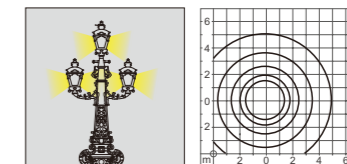

Material:

- The whole lamp is aluminum+stainless steel, The built-in centre pole of camp pole is hot-dip galvanized steel pipe
- The diffuser is tempered glass
- All fasteners screws, nuts are 304 stainless steel (exposed)

Craftwork:

- Anti ultraviolet radiation outdoor polyester powder
- Anti corrosion, anti acid and alkali

Light:

- LED Module 5x20w/5x30w
- CFL E27 5x36w/45w
- HQI-E E27 5x70w/150w

Color:

- Matt black
- Light matt grey
- Deep matt grey
- Matt coffee
- Imitation copper
- Imitation bronze

AC 220V/50Hz IP55 +65°C -20°C CE CCC