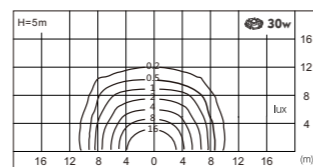

Material :

- ·The whole lamp is aluminum products
- ·The diffuser is PC
- ·All fasteners screws,nuts are 304 stainless steel (exposed)

Craftwork :

- ·Anti ultraviolet radiation outdoor polyester powder
- ·Anti corrosion,anti acid and alkali

Light :

LED Module SMD LED
30w/40w 80w

Color :

- Matt black
- Light matt grey
- Deep matt grey
- Matt coffee

AC 220V/50Hz IP55 +65°C -20°C CE CCC