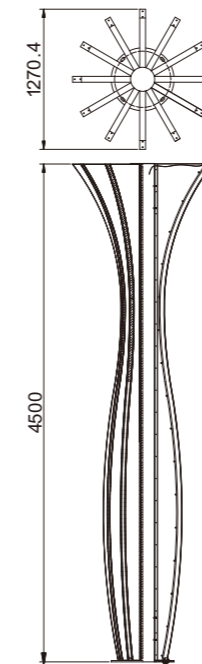

Material:

- The whole lamp is stainless steel products
- The diffuser is PC
- All fasteners screws, nuts are 304 stainless steel (exposed)

Craftwork:

- Anti ultraviolet radiation outdoor polyester powder
- Anti corrosion, anti acid and alkali

Light:

SMD LED
575w

Color:

- Matt black
- Light matt grey
- Deep matt grey
- Matt coffee
- Imitation copper
- Imitation bronze

AC 220V/50Hz
IP55
+65°C / -20°C
CE
CCC