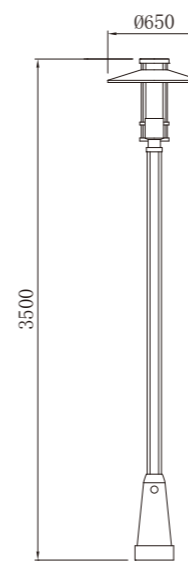

Material :

- ·The whole lamp is hot-dip galvanized steel pipe/alu minum products
- ·The diffuser is PMMA/PC
- ·All fasteners screws,nuts are 304 stainless steel (exposed)

Craftwork :

- ·Anti ultraviolet radiation outdoor polyester powder
- ·Anti corrosion,anti acid and alkali

Light :

LED Module CFL E27 HALOGEN E27/G12
30w 36w/45w 35w/70w

Color :

- Matt black Light matt grey Deep matt grey
- Matt coffee Imitation coppe Imitation bronze

AC 220V/50Hz IP55 +65°C -20°C CE CCC

WD-T378

Material :

- ·The whole lamp is all aluminum products
- ·The diffuser is PC/PMMA
- ·All fasteners screws,nuts are 304 stainless steel (exposed)

Craftwork :

- ·Anti ultraviolet radiation outdoor polyester powder
- ·Anti corrosion,anti acid and alkali

Light :

LED Module CFL E27 HALOGEN E27/G12
30w 36w/45w 35w/70w

Color :

- Matt black Light matt grey Deep matt grey
- Matt coffee Imitation coppe Imitation bronze

AC 220V/50Hz IP55 +65°C -20°C CE CCC