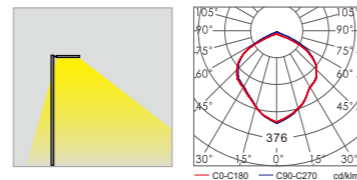

AC 220V/50Hz IP55 +65°C -20°C CE CCC

WD-T012-2

Landscape Light

Material

- The lamp holder is aluminum products, Lamp pole is hot-dip galvanized steel pipe
- The diffuser is tempered glass
- All fasteners screws, nuts are 304 stainless steel (exposed)