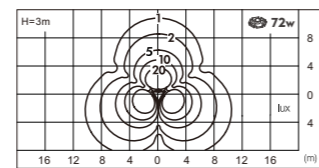

Material

- ·The whole lamp is aluminium/stainless steel products
- ·The diffuser is screen mesh tempered glass
- ·All fasteners screws,nuts are 304 stainless steel (exposed)

Craftwork :

- ·Anti ultraviolet radiation outdoor polyester powder
- ·Anti corrosion,anti acid and alkali

Light :

SMD LED T5
44w 6x21w

Color :

- Matt black
- Light matt grey
- Deep matt grey
- Matt coffee

AC 220V/50Hz IP55 +65°C -20°C CE CCC