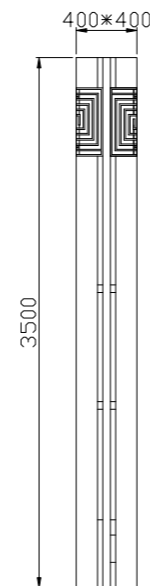

Light:

LED SMD LED T5
190w 9x28w

Color:

- Matt black
- Light matt grey
- Deep matt grey
- Matt coffee
- Imitation copper
- Imitation bronze

AC 220V/50Hz IP55 +65°C -20°C CE CCC

Material:

- The lamp holder is aluminum+stainless steel products
- The diffuser is tempered glass
- All fasteners screws,nuts are 304 stainless steel (exposed)