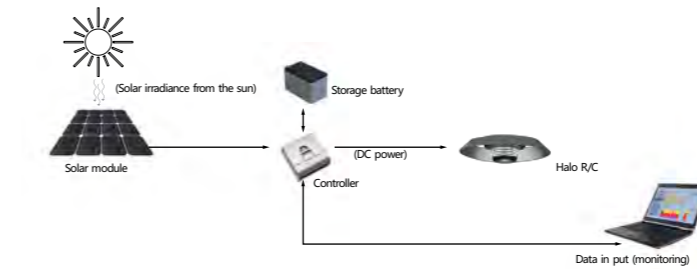

WD-T018-B

WD-T018-C