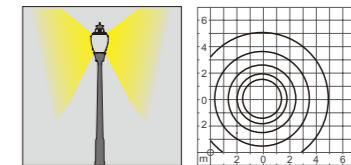

Material:

- The whole lamp is hot-dip galvanized steel pipe/ aluminum products
- The diffuser is PMMA/PC
- All fasteners screws,nuts are 304 stainless steel (exposed)

Craftwork:

- Anti ultraviolet radiation outdoor polyester powder
- Anti corrosion,anti acid and alkali

Light:

LED Module 20w/30w   CFL E27 36/745w   HALOGEN G12 35w/70w

Color:

- Matt black
- Light matt grey
- Deep matt grey
- Matt coffee
- Imitation copper
- Imitation bronze

AC 220V/50Hz IP55 +65°C -20°C CE CCC