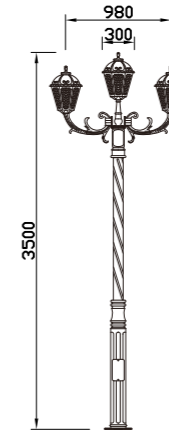

WD-T539

WD-T281-3

Lamp holder Combination:

Material:

- The lamp holder and decoration parts are aluminum products, lamp pole for hot-dip galvanized steel pipe
- The diffuser is tempered glass
- All fasteners screws, nuts are 304 stainless steel (exposed)