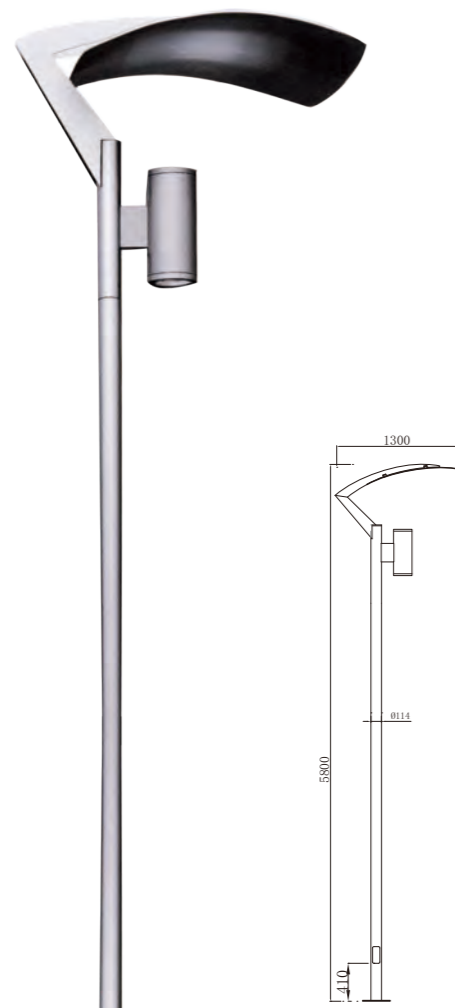

AC 220V/50Hz IP55 +65°C -20°C CE CCC

WD-T344

Material :

- The lamp holder is aluminum products,Reflector is concave and convex anodic oxidated high purity aluminum products,Lamp pole is hot-dip galvanized steel pipe
- The diffuser is PC+tempered glass
- All fasteners screws,nuts are 304 stainless steel (exposed)

AC 220V/50Hz IP55 +65°C -20°C CE CCC

WD-T131-A

Material

- The lamp holder and reflection are aluminum products,Lamp pole is hot-dip galvanized steel pipe
- The diffuser is tempered glass
- All fasteners screws,nuts are 304 stainless steel (exposed)