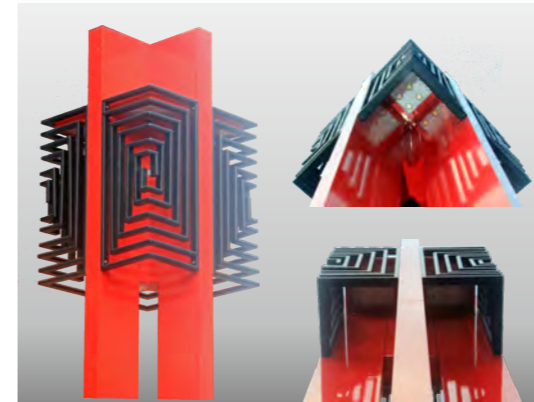

WD-T531

Landscape Light

Material:

- The whole lamp is aluminum/stainless steel products
- The diffuser is high-grade scagliola/PMMA
- All fasteners screws,nuts are 304 stainless steel (exposed)

Craftwork:

- Anti ultraviolet radiation outdoor polyester powder
- Anti corrosion,anti acid and alkali

Light:

LED SMD LED T5
190w 9x28w

Color:

- Matt black
- Light matt grey
- Deep matt grey
- Matt coffee
- Imitation copper
- Imitation bronze

AC 220V/50Hz IP55 +65°C -20°C CE CCC

Material:

- The lamp holder is aluminum+stainless steel products
- The diffuser is tempered glass
- All fasteners screws,nuts are 304 stainless steel (exposed)

Craftwork:

- Anti ultraviolet radiation outdoor polyester powder
- Anti corrosion,anti acid and alkali

Light:

LED Module
4x20w

Color:

- Matt black
- Light matt grey
- Deep matt grey
- Matt coffee
- Imitation copper
- Imitation bronze

AC 220V/50Hz IP55 +65°C -20°C CE CCC