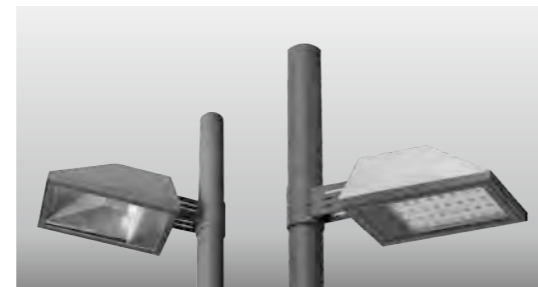

Material :

- ·The lamp holder is aluminum products,Lamp pole is hot-dip galvanized steel pipe
- ·The diffuser is tempered glass
- ·All fasteners screws,nuts are 304 stainless steel (exposed)

Craftwork :

- ·Anti ultraviolet radiation outdoor polyester powder
- ·Anti corrosion,anti acid and alkali

Light :

- LED Module   HALOGEN E27
- 60w/80w   70w~250w