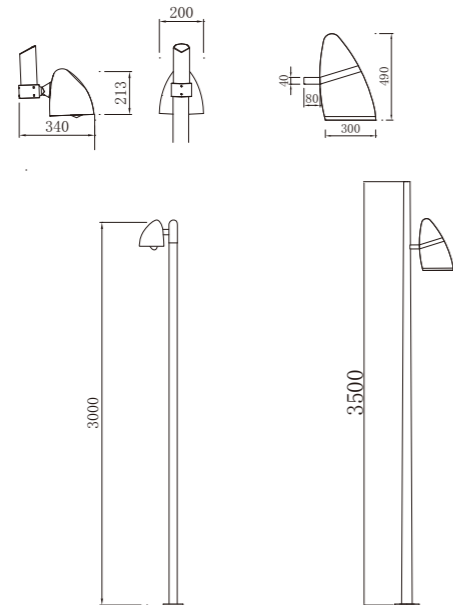

AC 220V/50Hz IP55 +65°C -20°C CE CCC

WD-T410A

WD-T410B

Material :

- The lamp holder is aluminum products ,Lamp pole is hot-dip galvanized steel pipe
- The diffuser is PMMA/PC
- All fasteners screws,nuts are 304 stainless steel (exposed)

AC 220V/50Hz IP55 +65°C -20°C CE CCC

WD-T505 WD-T507

WD-T338

Material

- The lamp holder is aluminum products,Lamp pole is hot-dip galvanized steel pipe
- The diffuser is optical lens
- All fasteners screws,nuts are 304 stainless steel (exposed)

AC 220V/50Hz IP55 +65°C -20°C CE CCC

WD-T337-A

WD-T337-A

WD-T338

External Dimension

Material :

- The lamp holder is aluminum products,Lamp pole is hot-dip galvanized steel pipe
- The diffuser is optical lens/tempered glass
- All fasteners screws,nuts are 304 stainless steel (exposed)